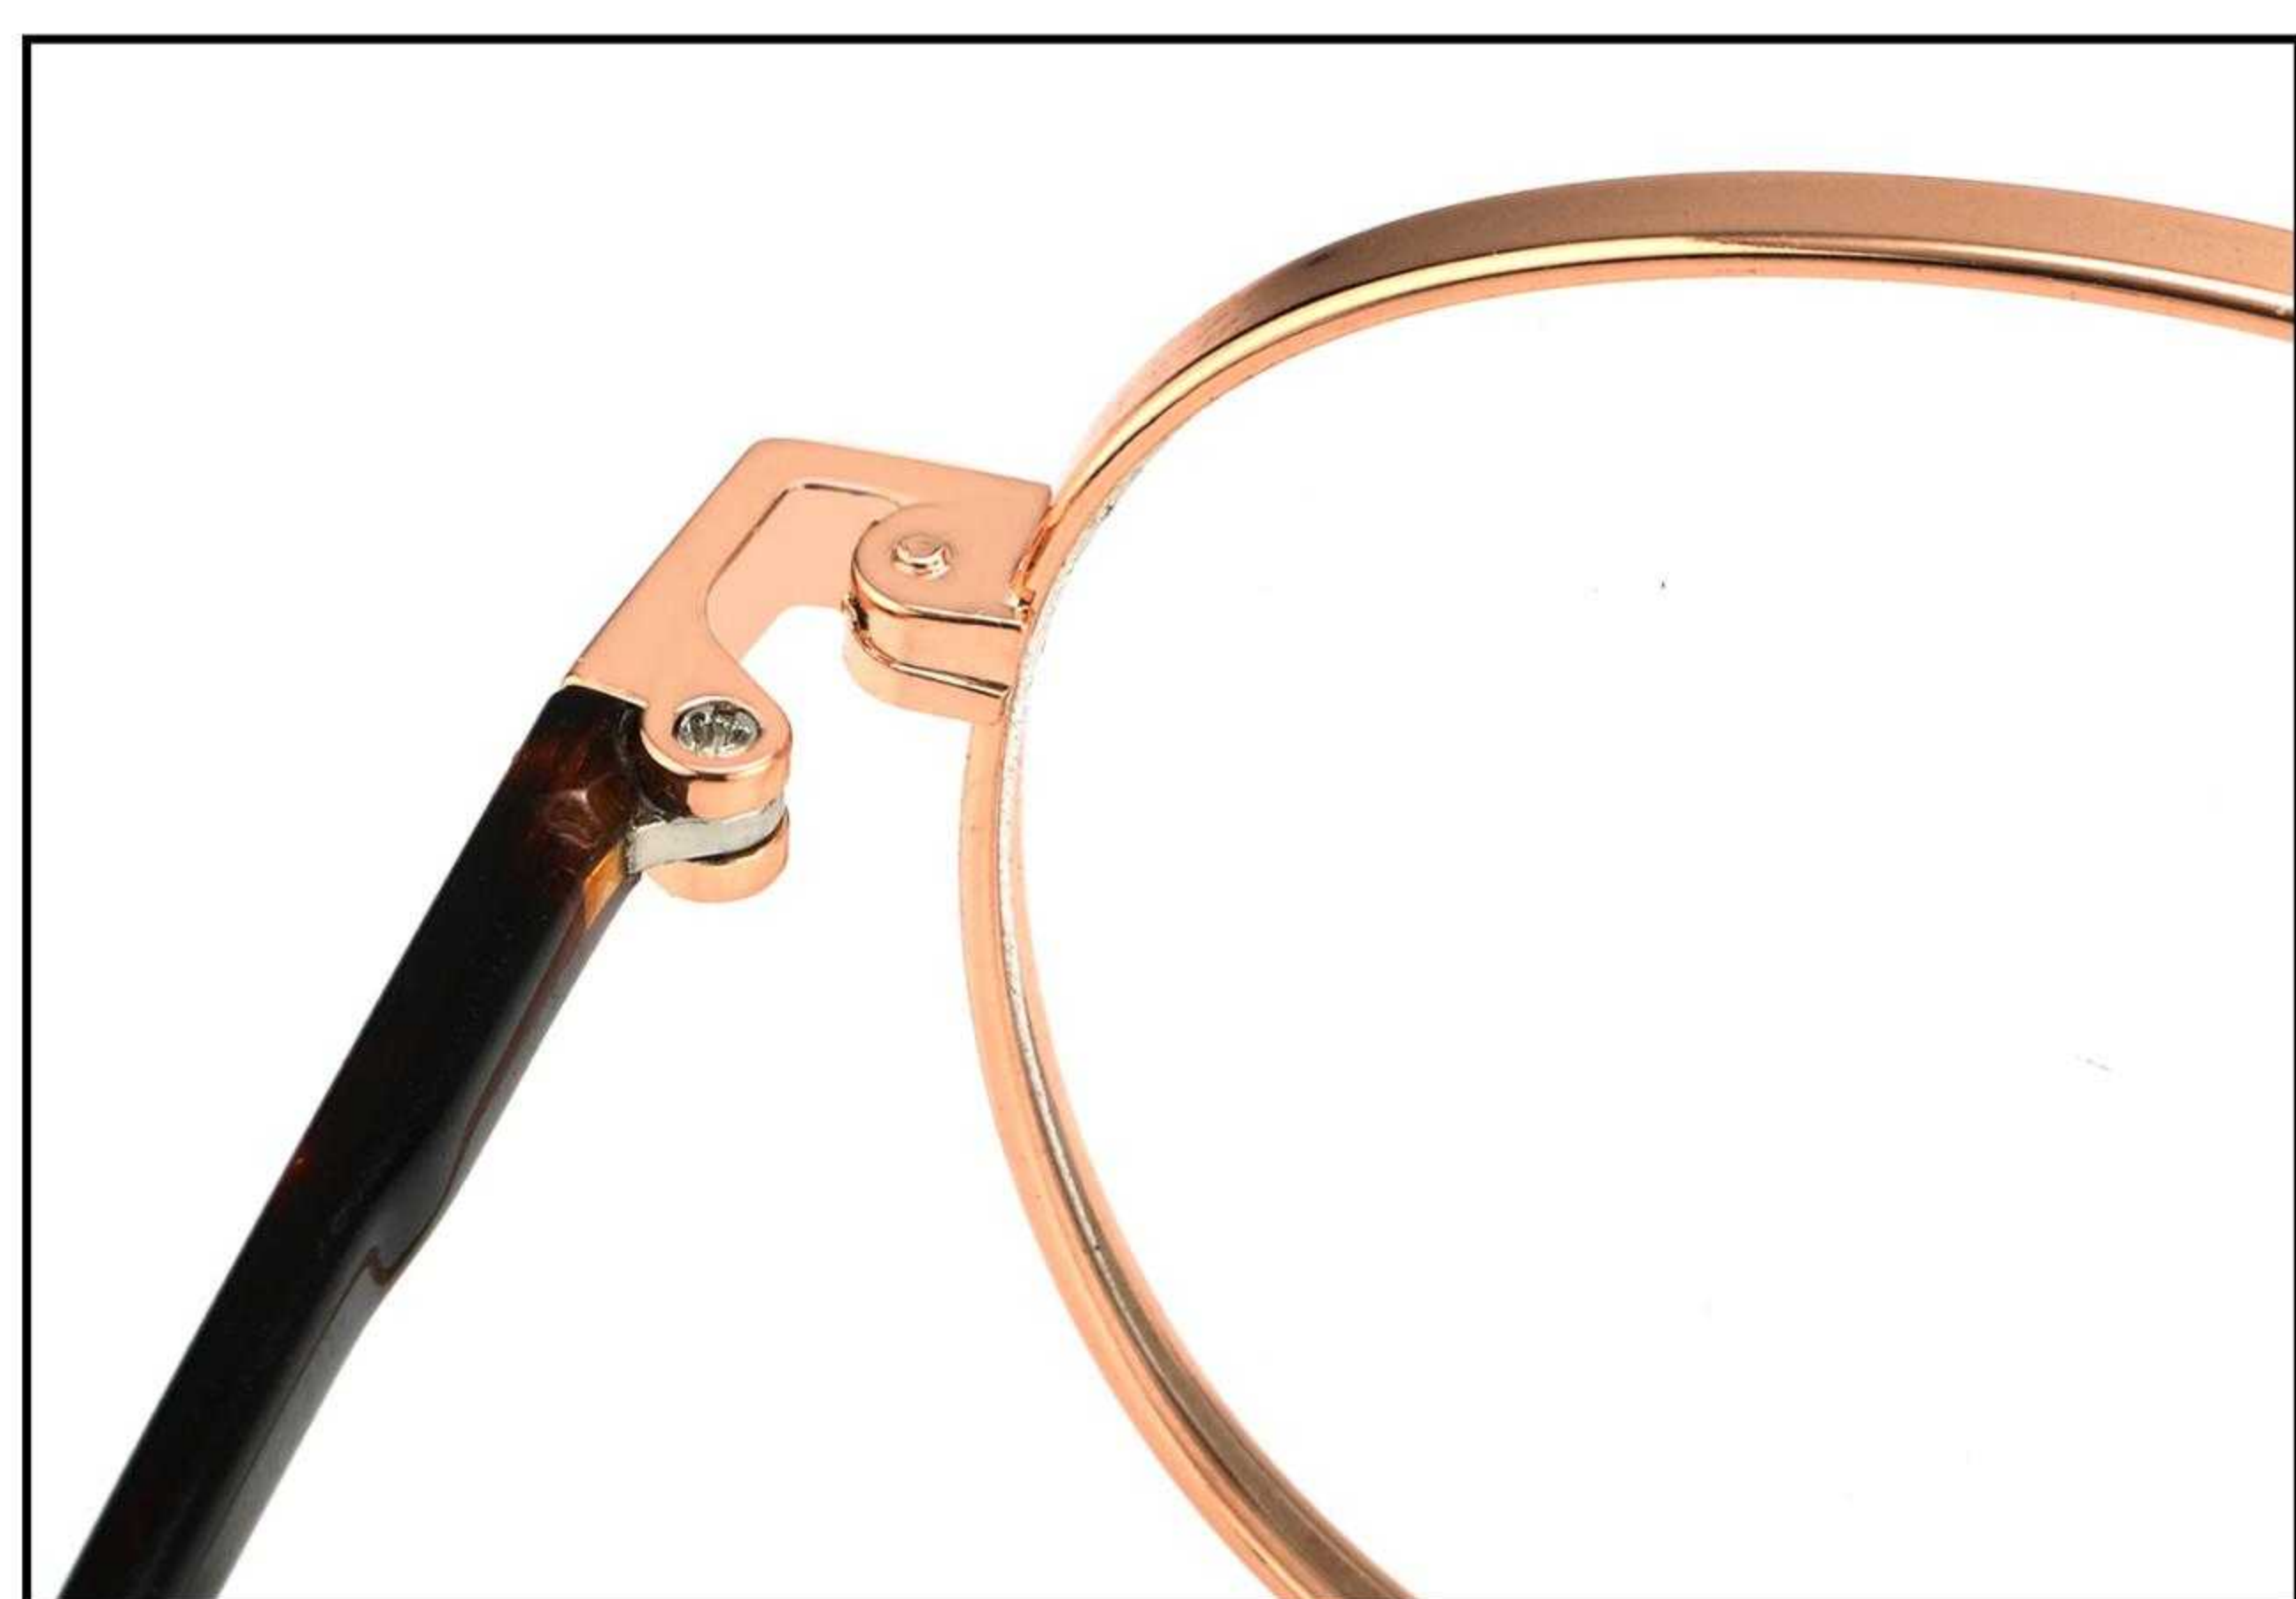

MODEL:M6001 SIZE:46□18-142 Material:TITANIUM+ACETATE

C1.Matte Black

C2.Gold Rose

C3.Bright Silvery

C5.Gold Black

C6.Silvery Grey

MODEL:M6002 SIZE:52□17-140 Material:TITANIUM+ACETATE

C1.Matte Black

C2.Gold Rose

C3.Bright Silvery

C5.Gold Grey

C6.Silvery Green

MODEL:M6003 SIZE:50□18-142 Material:TITANIUM+ACETATE

C1.Matte Black

C2.Gold Rose

C3.Bright Silvery

MODEL:M6006

SIZE:53□18-142

Material:TITANIUM+ACETATE

C1.Matte Black

C2.Gold Rose

C3.Bright Silvery

C5.Gold Black

C6.Silvery Black

MODEL:T22010

SIZE:47□18-152

Material:β-TITANIUM

C1.Matte Black

C2.Gold Rose

C3.Bright Silvery

C3-6.Silvery Black

C5.Gold Rose Black