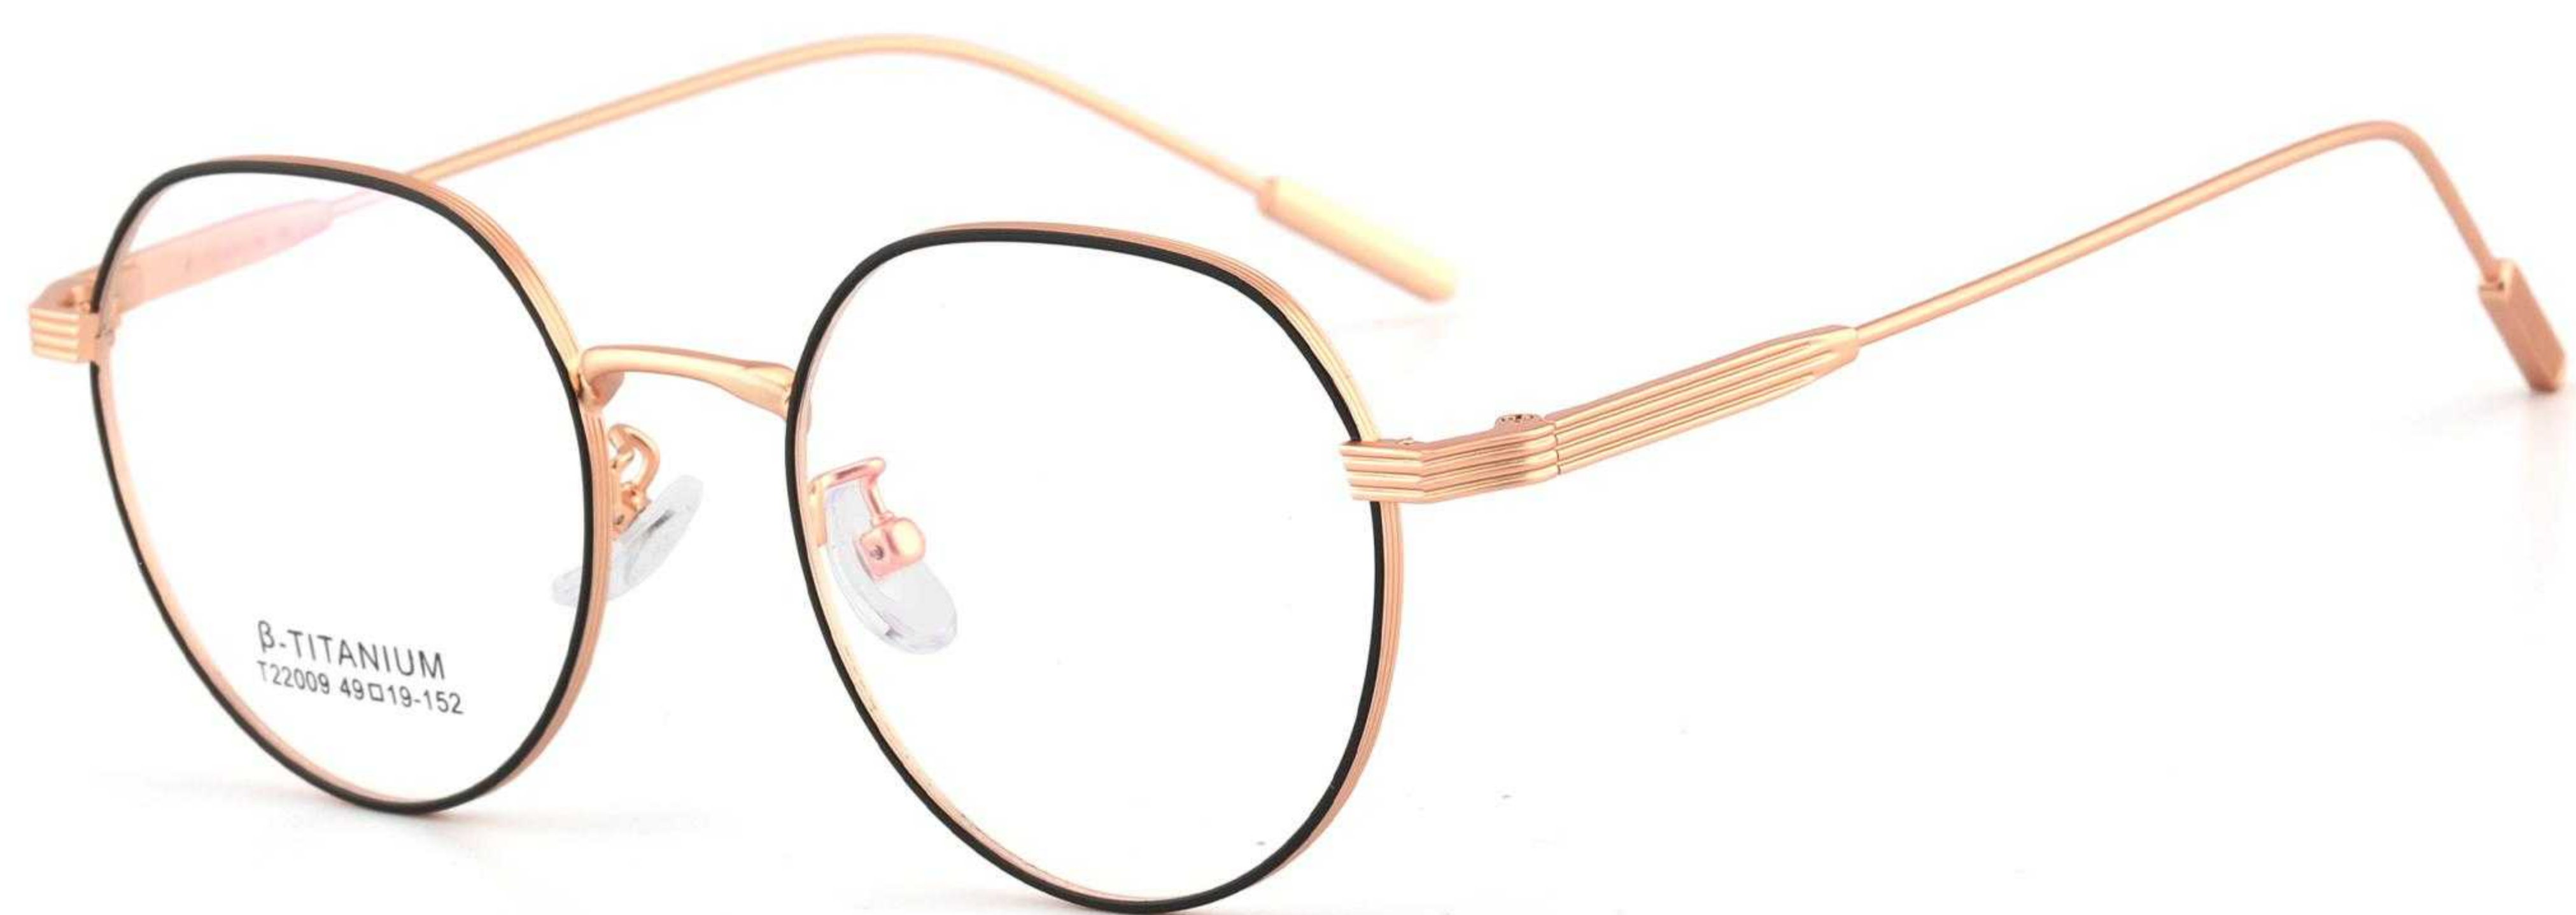

Material:TITANIUM+ACETATE

C1.Matte Black

C2.Gold Rose

C3.Bright Silvery

C5.Gold Black

C6.Silvery Grey

MODEL:M6010

SIZE:55□18-145

MODEL:T22009

SIZE:49□19-152

Material:β-TITANIUM

C1.Matte Black

C2.Gold Rose

C3.Bright Silvery

C3-6.Silvery Black

C5.Gold Rose Black

MODEL:T22010

SIZE:47□18-152

Material:β-TITANIUM

C1.Matte Black

C2.Gold Rose

C3.Bright Silvery

C3-6.Silvery Black

C5.Gold Rose Black

MODEL:T22013

SIZE:48□19-152

Material:β-TITANIUM

C1.Matte Black

C2.Gold Rose

C3.Bright Silvery

C5.Gold Rose Black

C6. Silvery Black