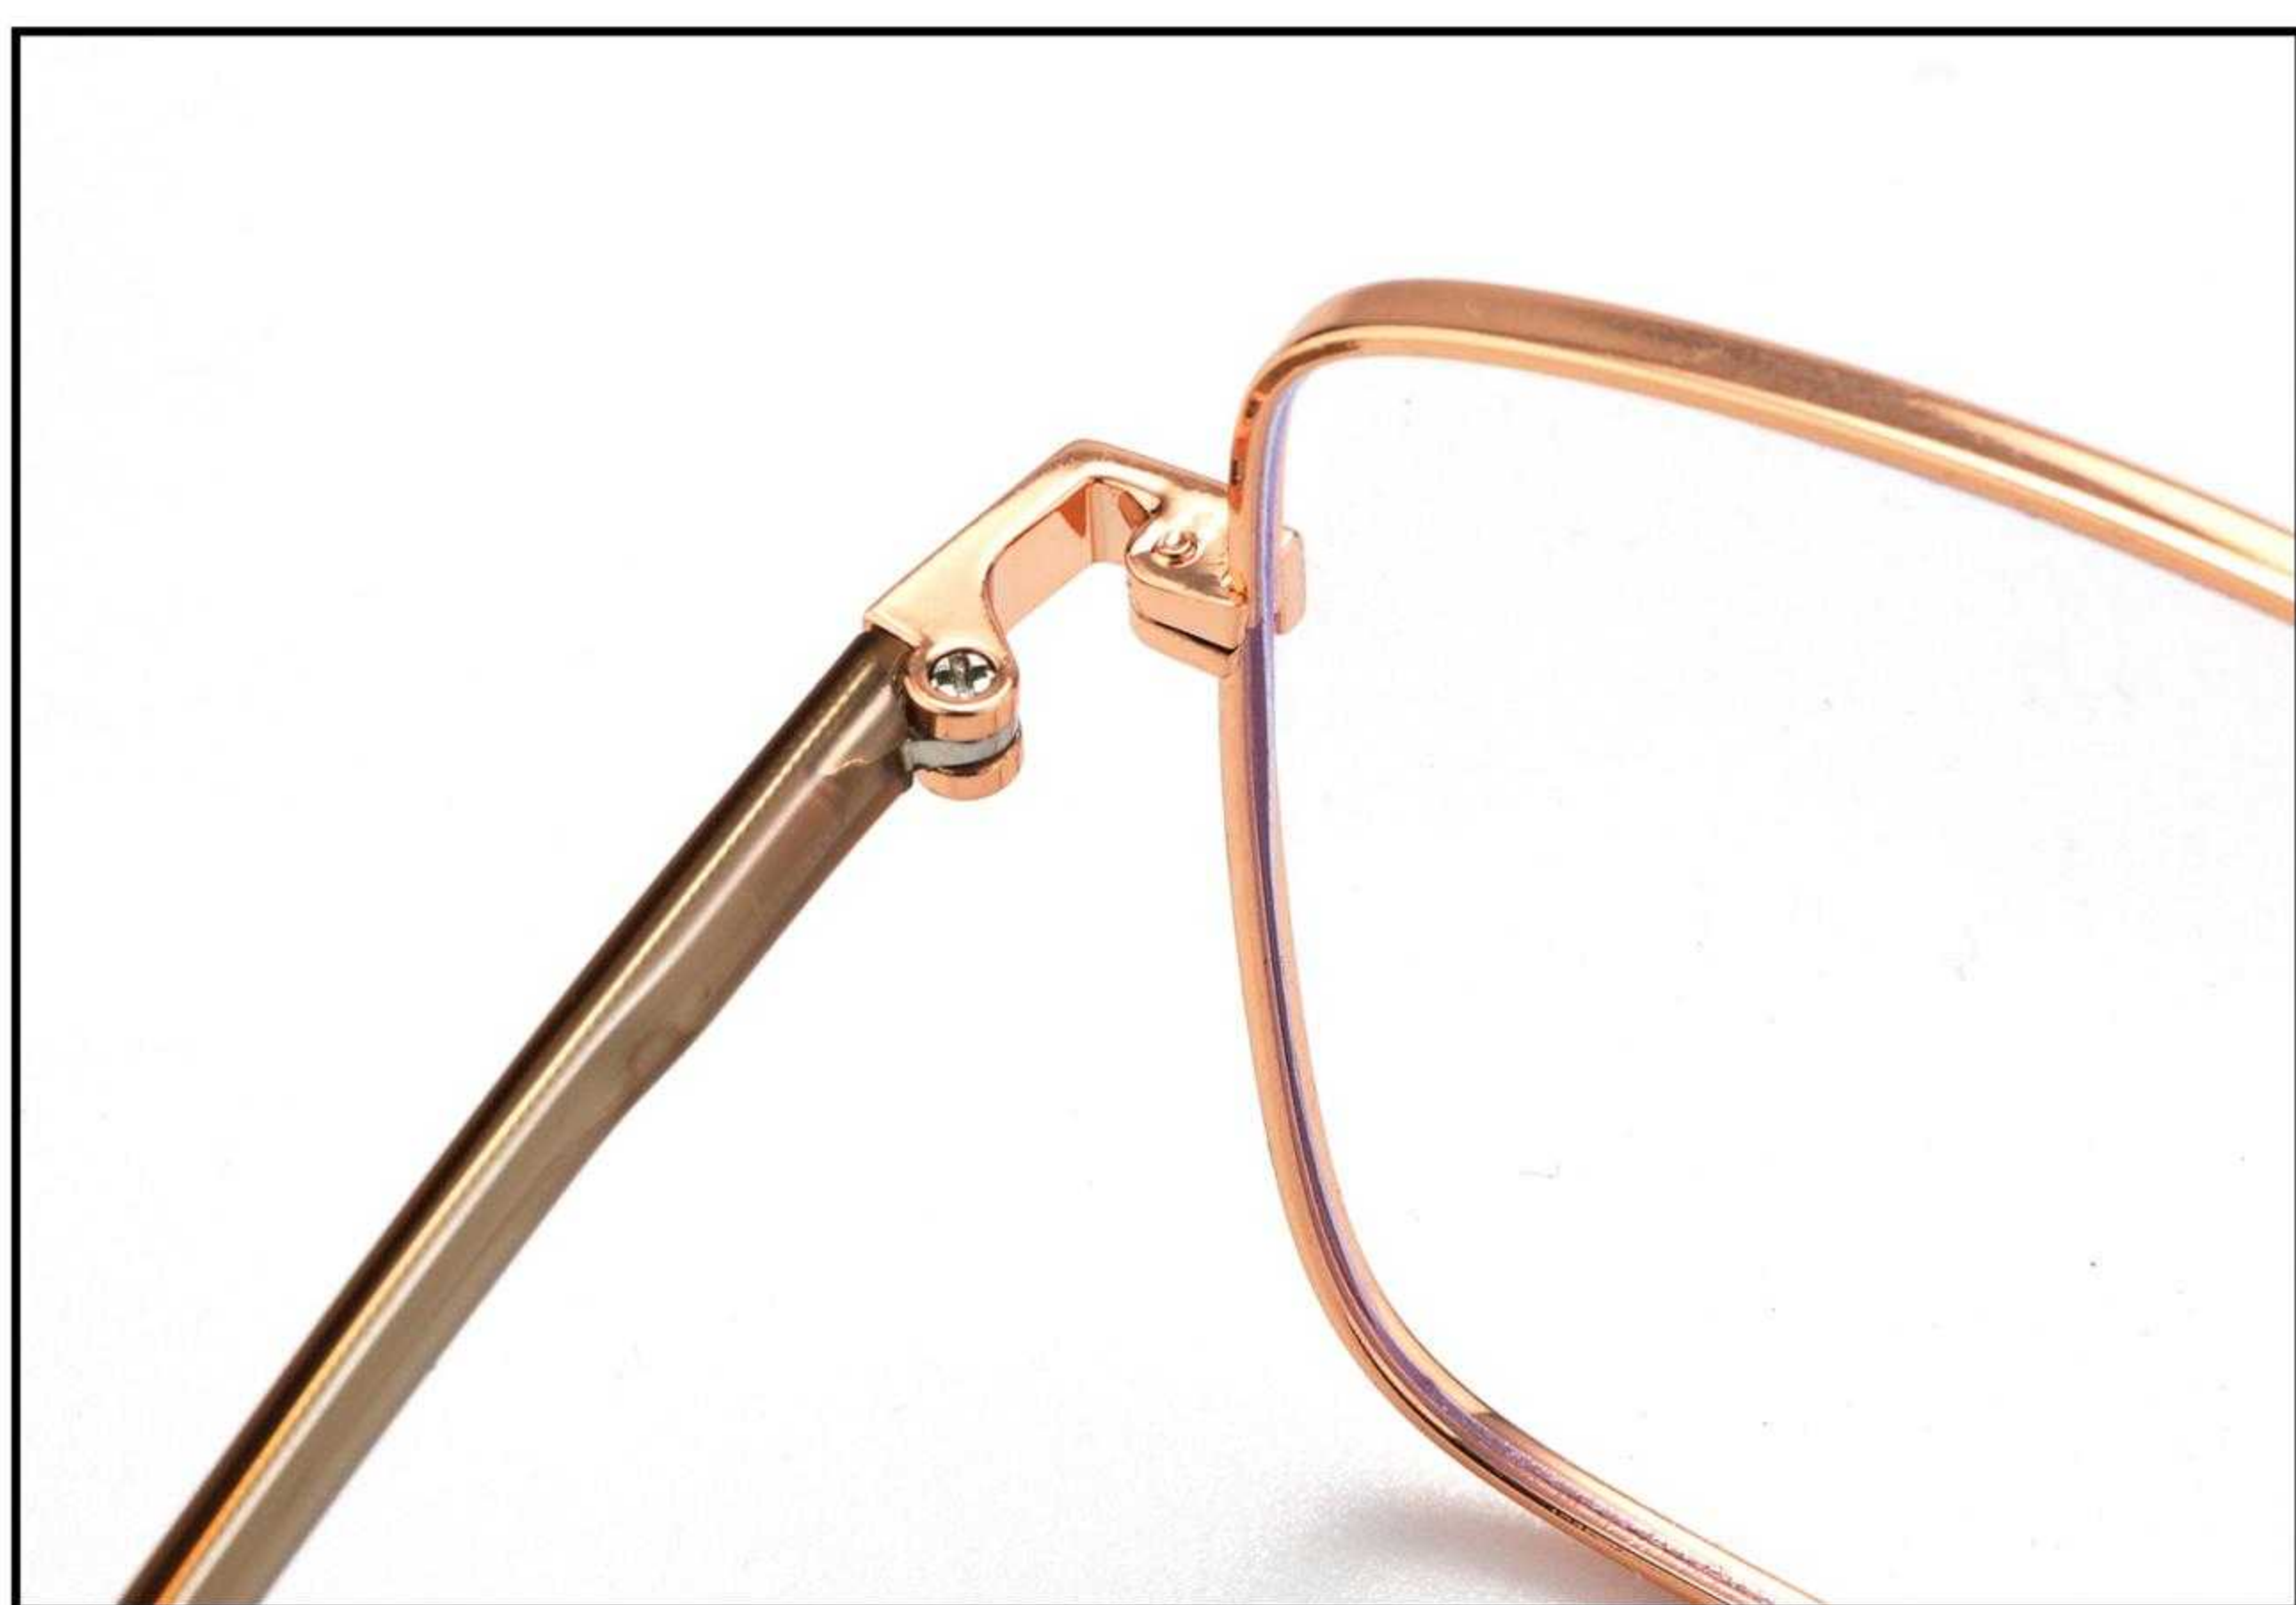

Material:TITANIUM+ACETATE

C1.Matte Black

C2.Gold Rose

C3.Bright Silvery

C5.Gold Coffee

C6.Silvery Black

MODEL:M6009

SIZE:52□18-142

Material:TITANIUM+ACETATE

C1.Matte Black

C2.Gold Rose

C3.Bright Silvery

C5.Gold Black

C6.Silvery Grey

MODEL:M6010

SIZE:55□18-145

Material:TITANIUM+ACETATE

C1.Matte Black

C2.Gold Rose

C3.Bright Silvery

C5.Gold Black

C6.Silvery Black

MODEL:M6011 SIZE:52□18-145 Material:TITANIUM+ACETATE

C1.Matte Black

MODEL:T22010

SIZE:47□18-152

Material:β-TITANIUM

C1.Matte Black

C2.Gold Rose

C3.Bright Silvery

C3-6.Silvery Black

C5.Gold Rose Black