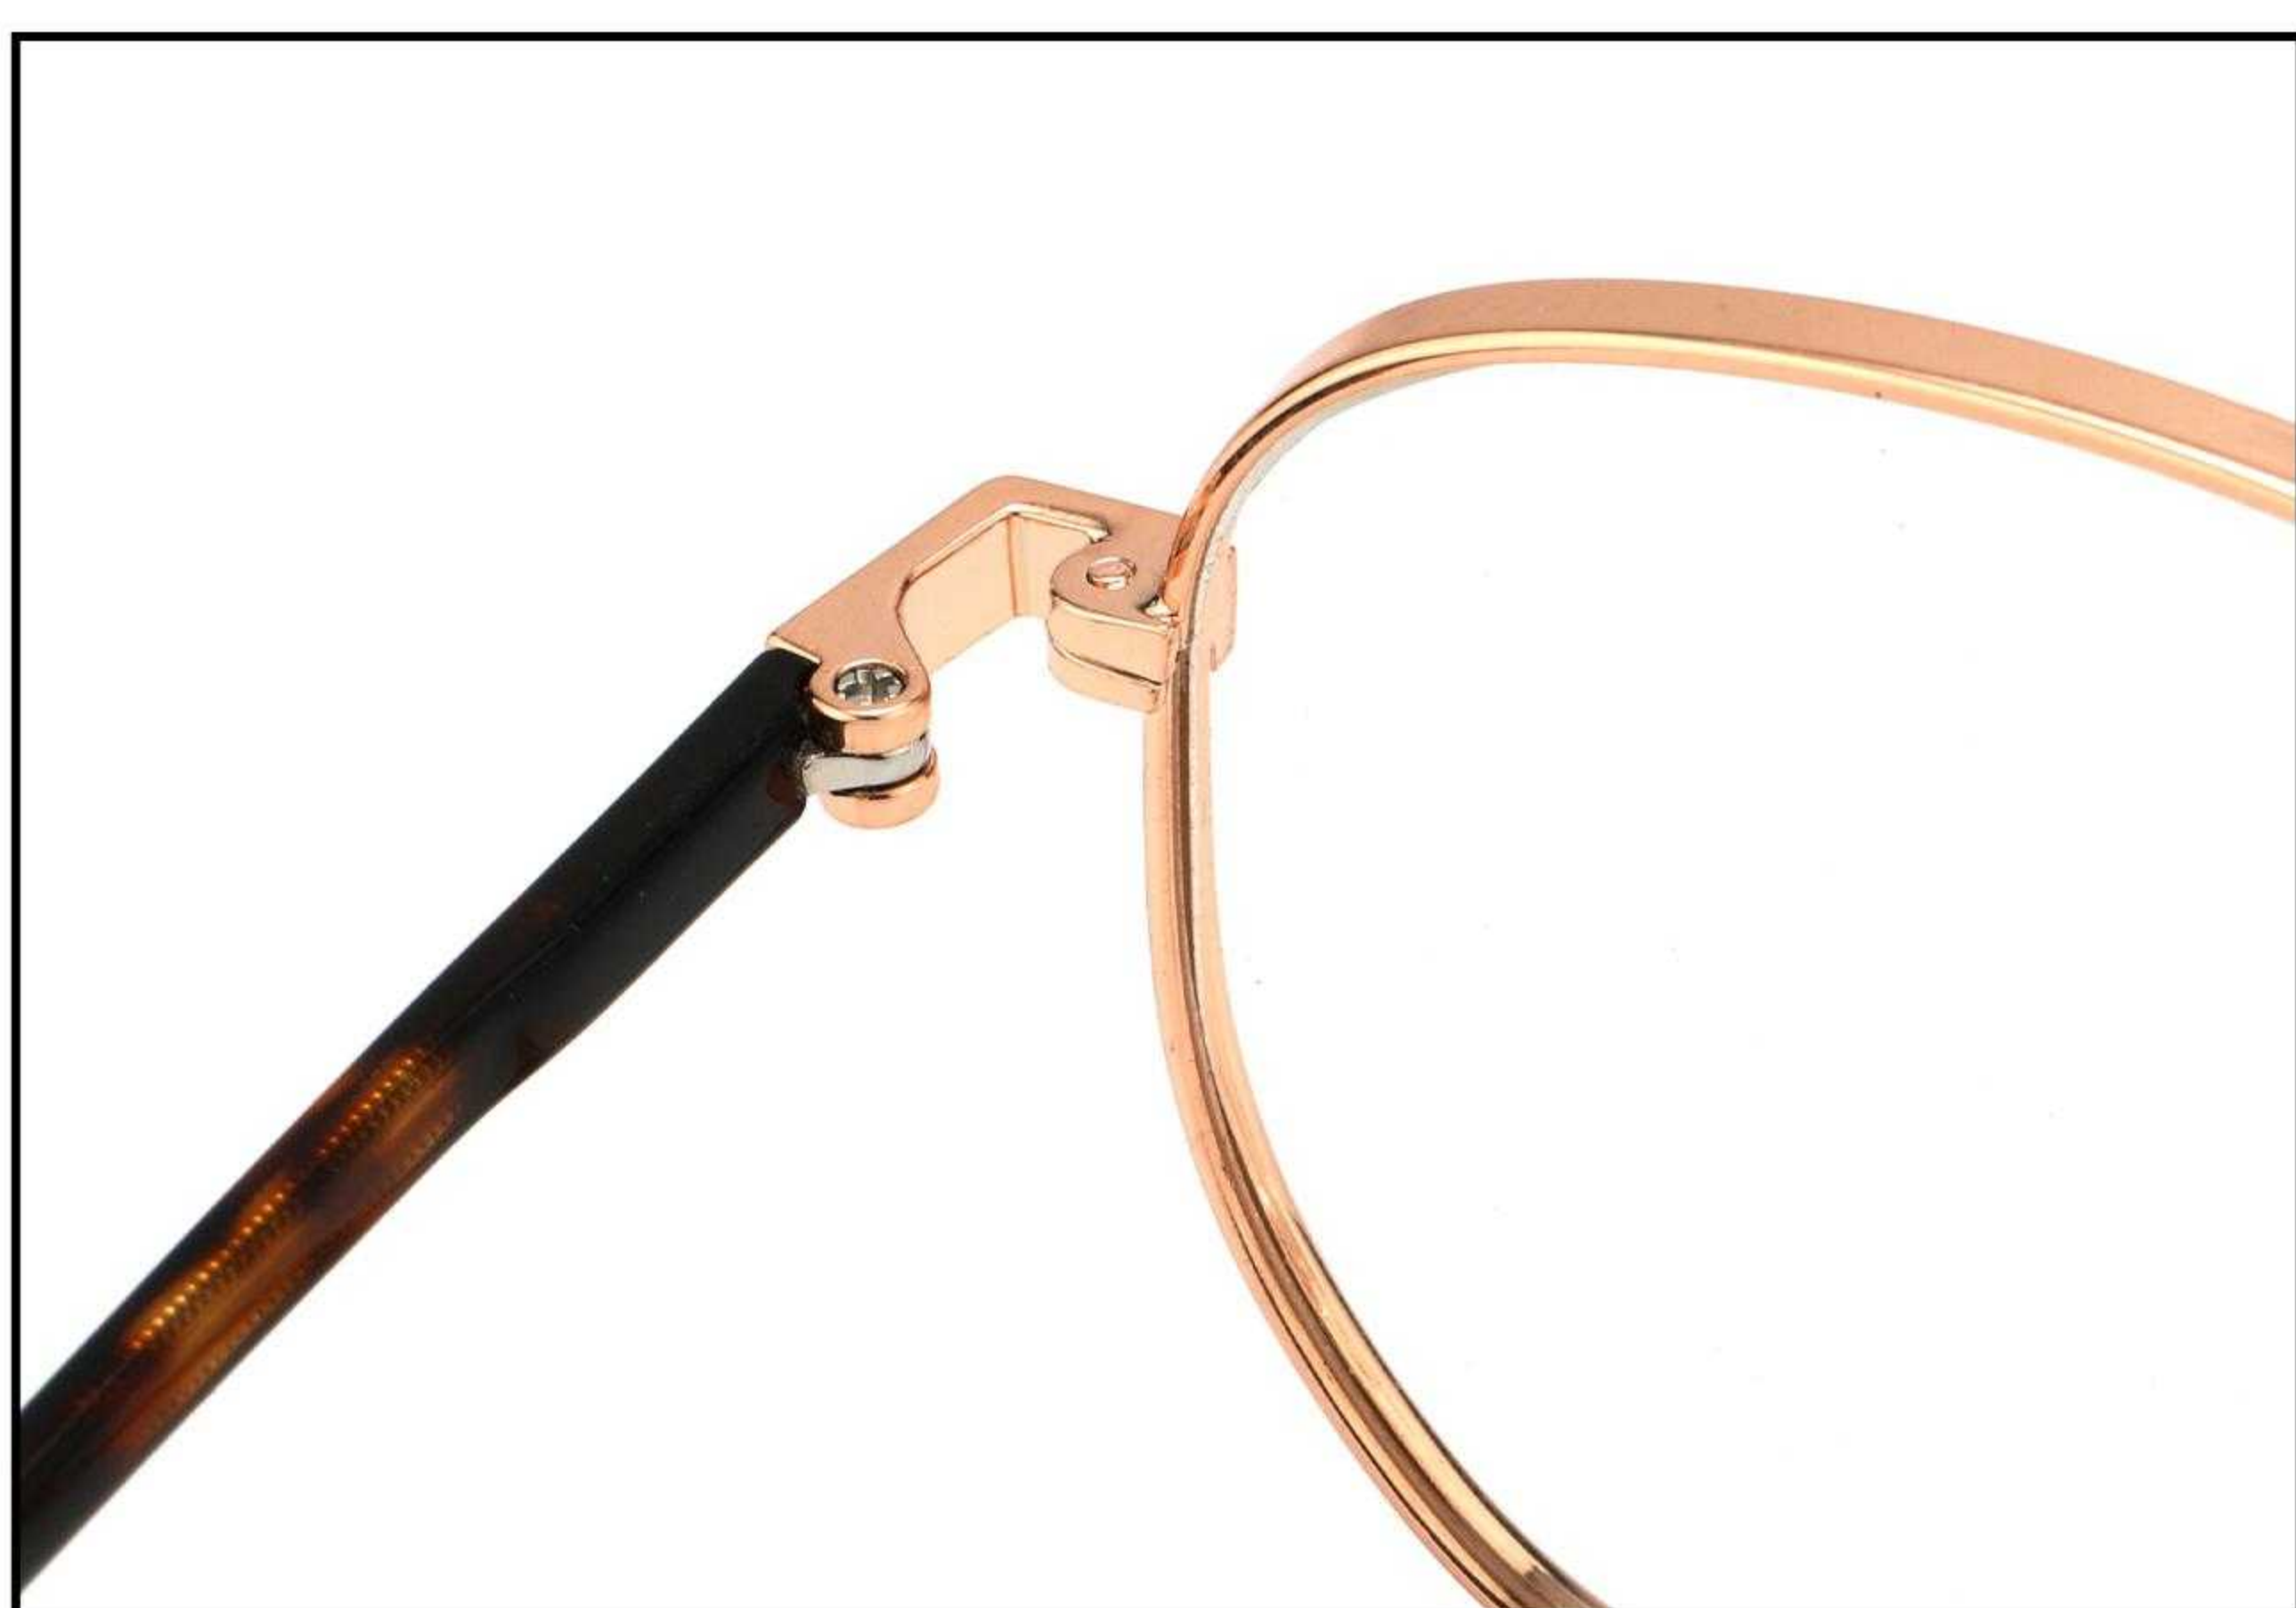

MODEL:M6001 SIZE:46□18-142 Material:TITANIUM+ACETATE

C1.Matte Black

C2.Gold Rose

C3.Bright Silvery

C5.Gold Black

C6.Silvery Grey

MODEL:M6002 SIZE:52□17-140 Material:TITANIUM+ACETATE

C1.Matte Black

C2.Gold Rose

C3.Bright Silvery

C5.Gold Grey

C6.Silvery Green

MODEL:M6003 SIZE:50□18-142 Material:TITANIUM+ACETATE

C1.Matte Black

C2.Gold Rose

C3.Bright Silvery

C5.Gold Black

C6.Silvery Blue

MODEL:M6005 SIZE:51□18-145 Material:TITANIUM+ACETATE

C1.Matte Black

C2.Gold Rose

C3.Bright Silvery

C5.Gold Grey

C6.Silvery Green

MODEL:M6006

SIZE:53□18-142

Material:TITANIUM+ACETATE

C1.Matte Black

C2.Gold Rose

C3.Bright Silvery

C5.Gold Black

C6.Silvery Black