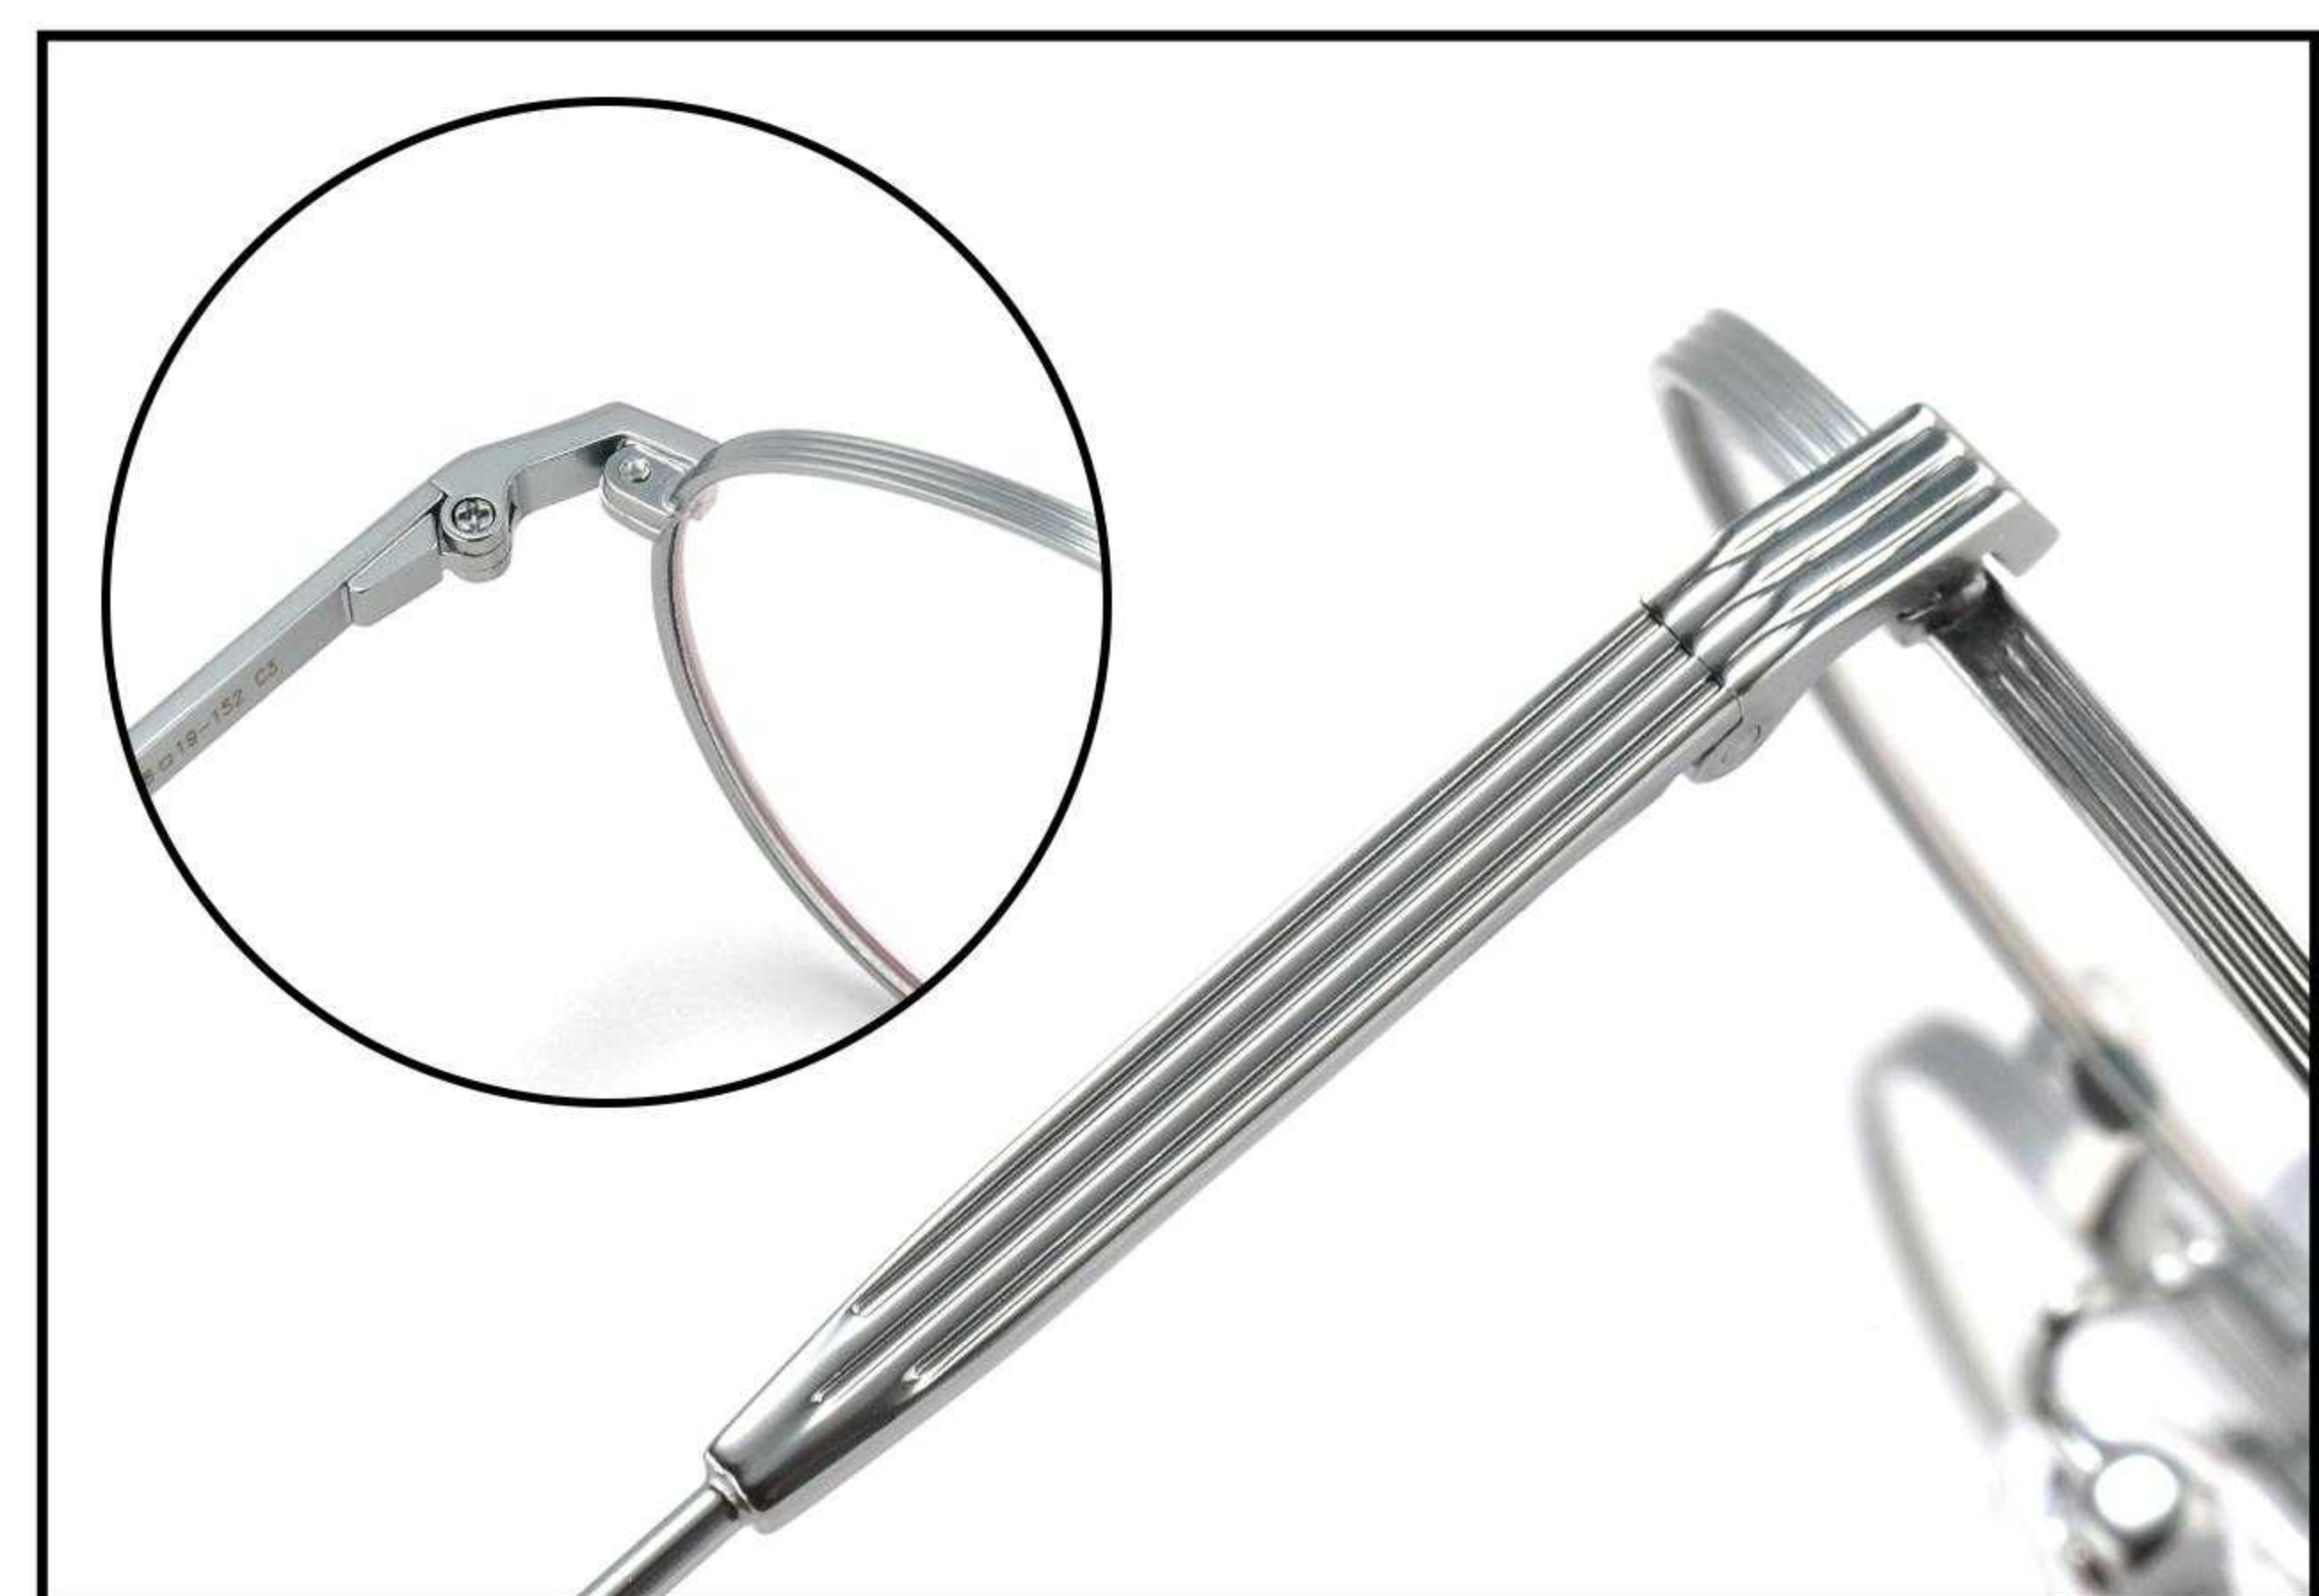

MODEL:T22010

SIZE:47□18-152

Material:β-TITANIUM

C1.Matte Black

C2.Gold Rose

C3.Bright Silvery

C3-6.Silvery Black

C5.Gold Rose Black

MODEL:T22013

SIZE:48□19-152

Material:β-TITANIUM

C1.Matte Black

C2.Gold Rose

C3.Bright Silvery

C5.Gold Rose Black

C6. Silvery Black