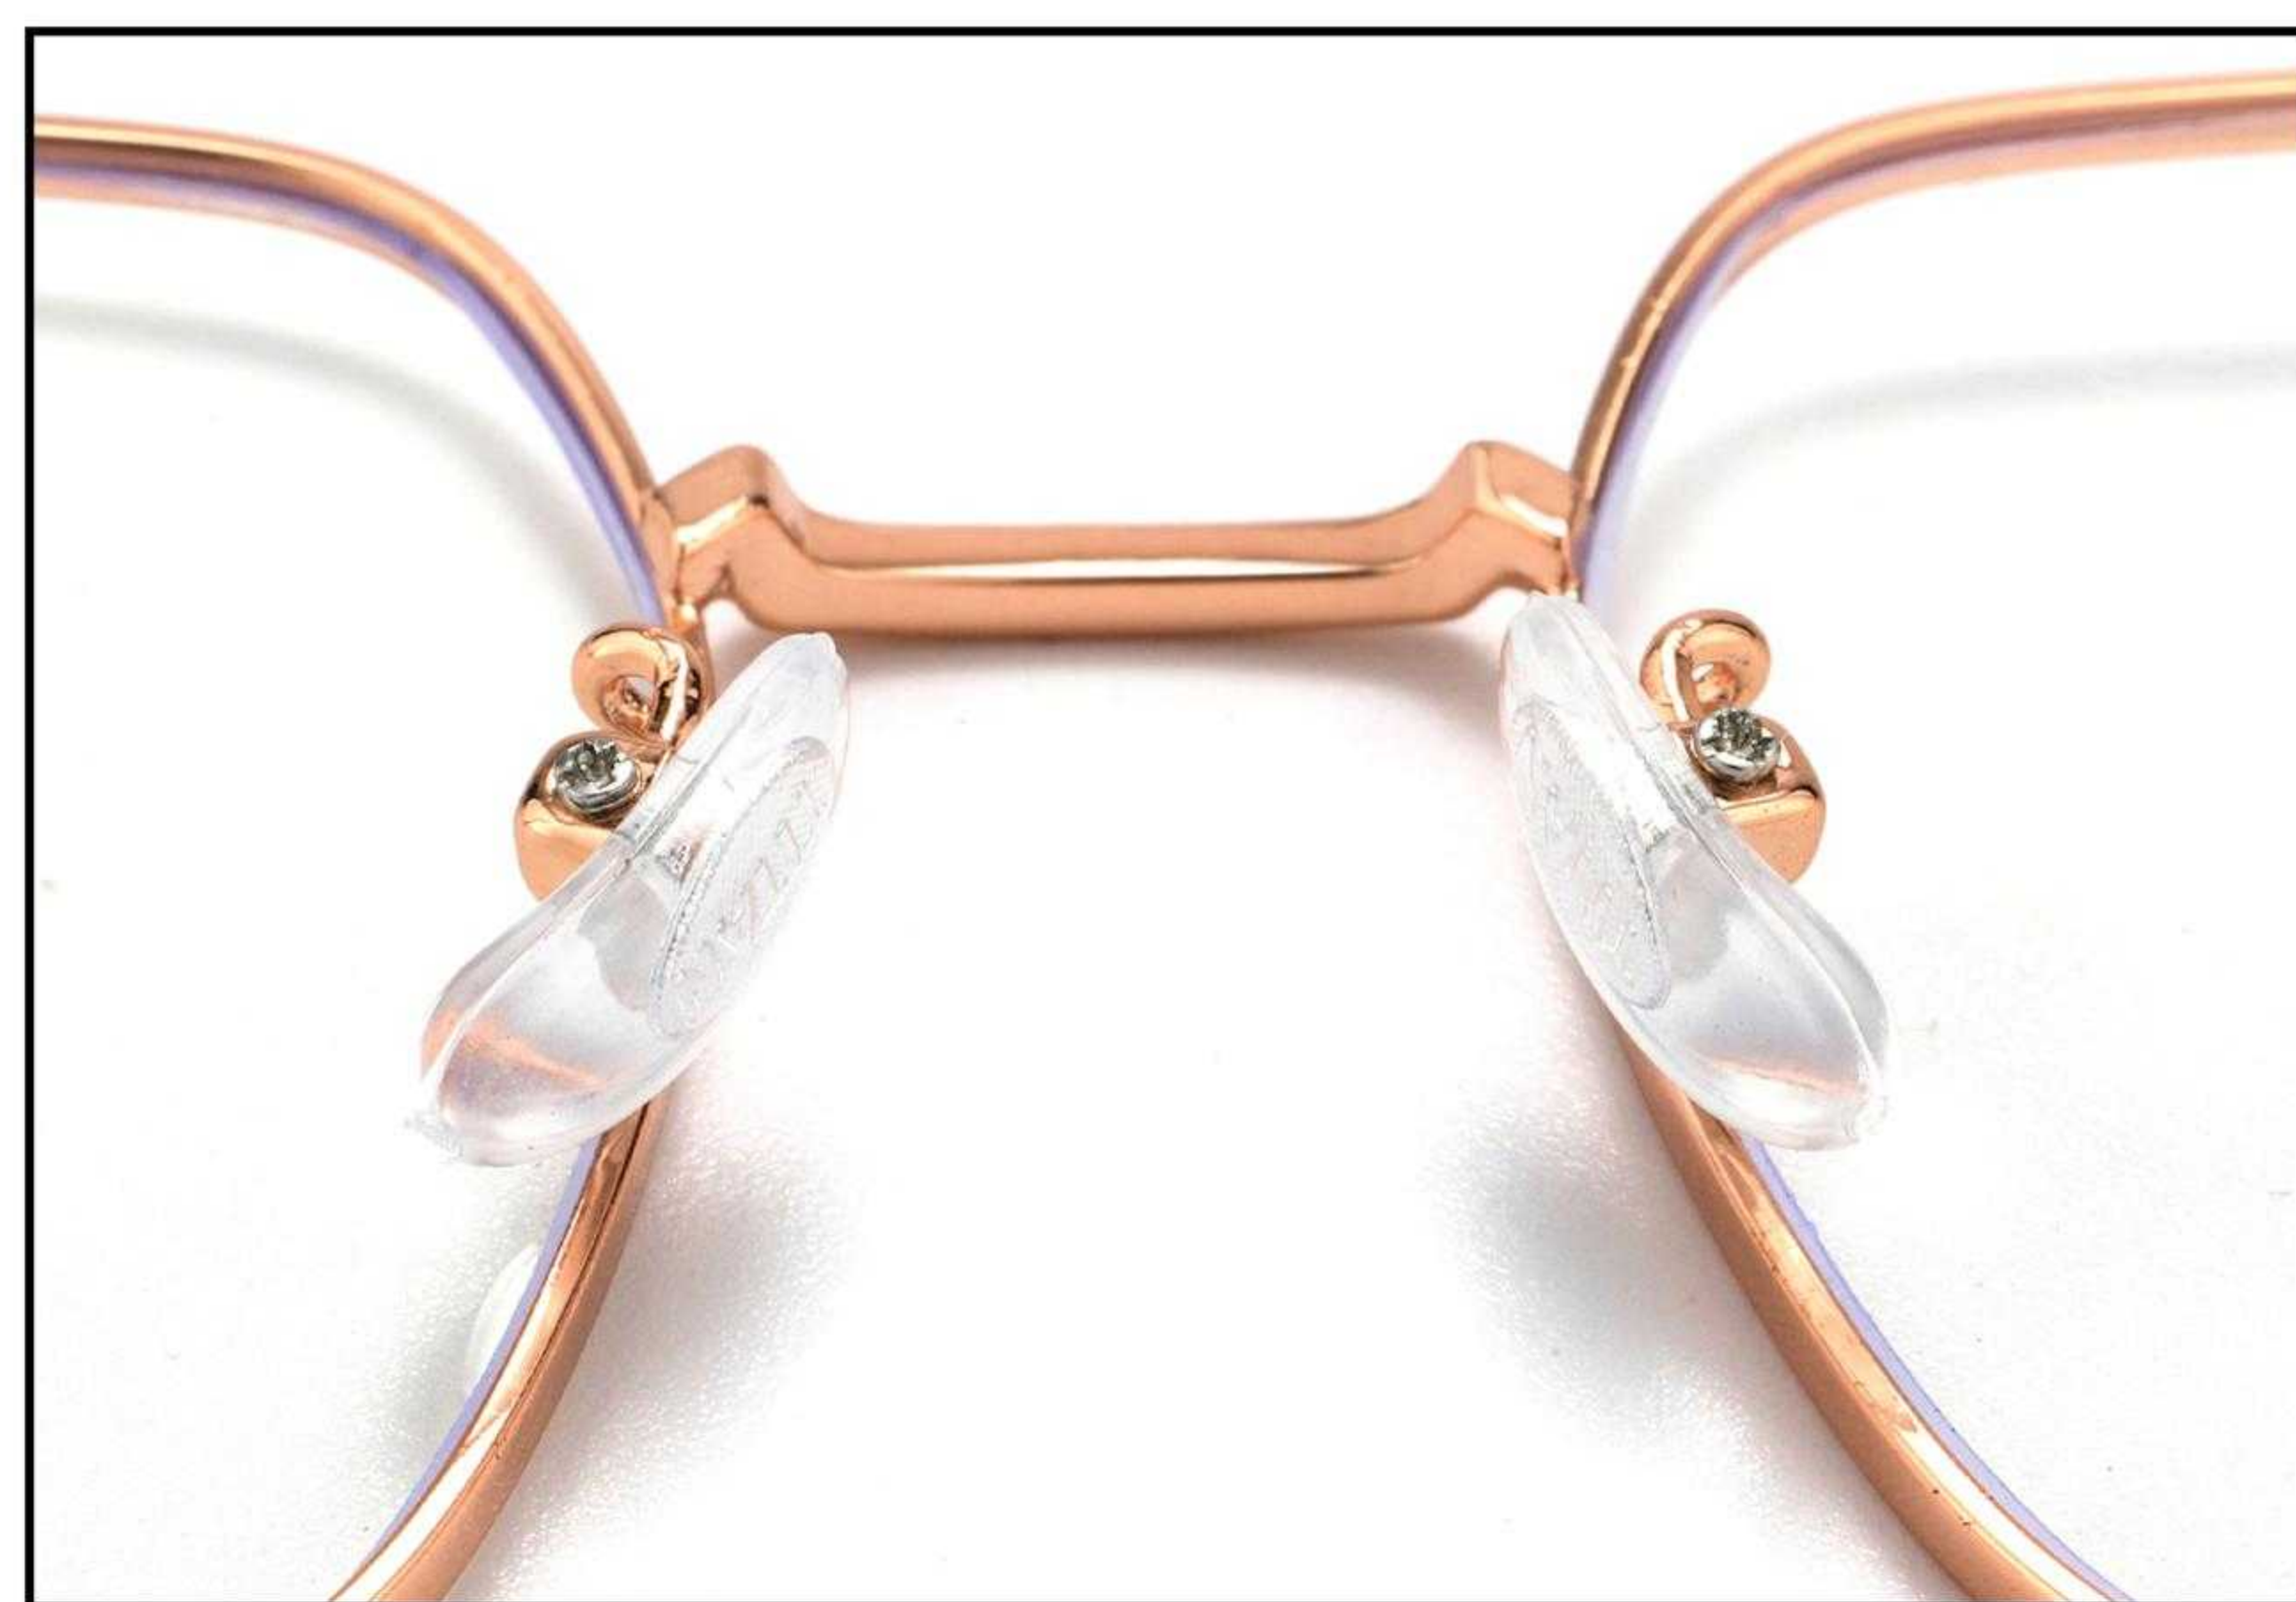

Material:TITANIUM+ACETATE

C1.Matte Black

C2.Gold Rose

C3.Bright Silvery

C5.Gold Black

C6.Silvery Grey

MODEL:M6010

SIZE:55□18-145

Material:TITANIUM+ACETATE

C1.Matte Black

C2.Gold Rose

C3.Bright Silvery

C5.Gold Black

C6.Silvery Black

MODEL:M6011 SIZE:52□18-145 Material:TITANIUM+ACETATE

C1.Matte Black

C2.Gold Rose

C3.Bright Silvery

C5.Gold Black

C6.Silvery Blue

MODEL:M6012 SIZE:47□17-142 Material:TITANIUM+ACETATE

C1.Matte Black

C2.Gold Rose

C3.Bright Silvery

MODEL:T22010

SIZE:47□18-152

Material:β-TITANIUM

C1.Matte Black

C2.Gold Rose

C3.Bright Silvery

C3-6.Silvery Black

C5.Gold Rose Black