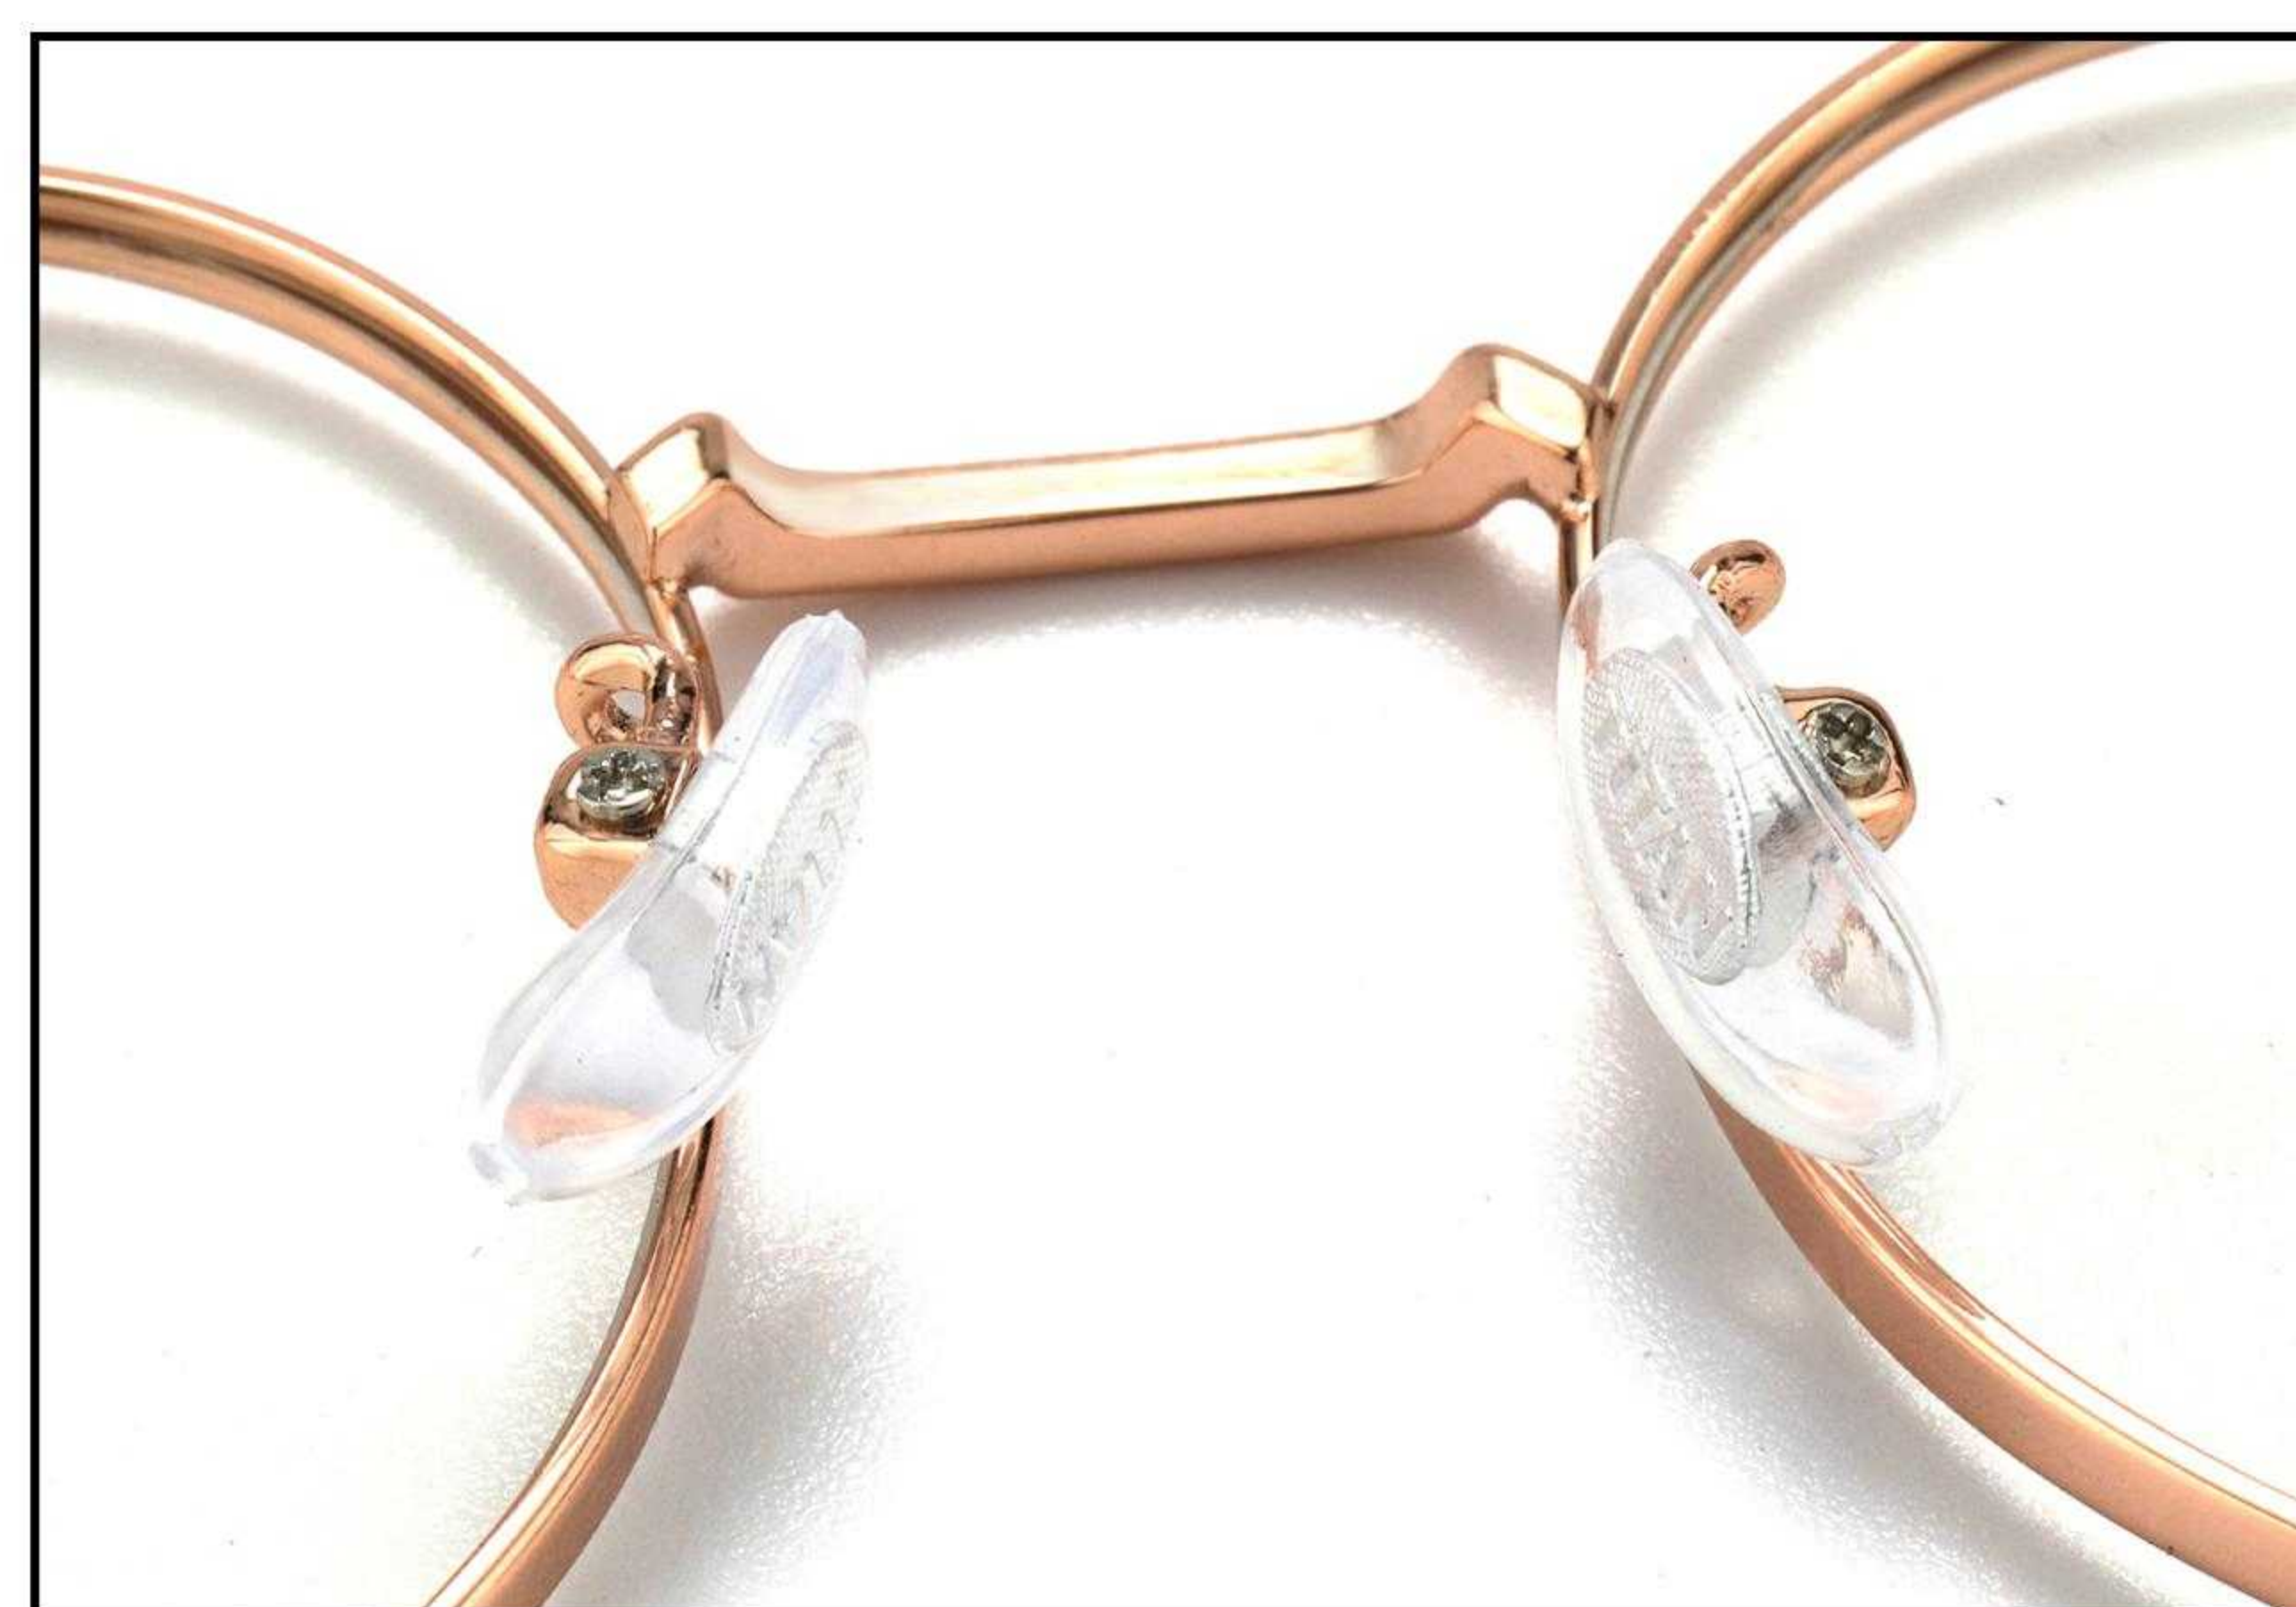

C2.Gold Rose

C3.Bright Silvery

C5.Gold Grey

C6.Silvery Green

MODEL:M6003 SIZE:50□18-142 Material:TITANIUM+ACETATE

C1.Matte Black

C2.Gold Rose

C3.Bright Silvery

C5.Gold Black

C6.Silvery Blue

MODEL:M6005 SIZE:51□18-145 Material:TITANIUM+ACETATE

C1.Matte Black

C2.Gold Rose

C3.Bright Silvery

C5.Gold Grey

C6.Silvery Green

MODEL:M6006

SIZE:53□18-142

Material:TITANIUM+ACETATE

C1.Matte Black

C2.Gold Rose

C3.Bright Silvery

C5.Gold Black

C6.Silvery Black

Material:TITANIUM+ACETATE

C1.Matte Black

C2.Gold Rose

C3.Bright Silvery

C5.Gold Black

C6.Silvery Grey

MODEL:M6010

SIZE:55□18-145