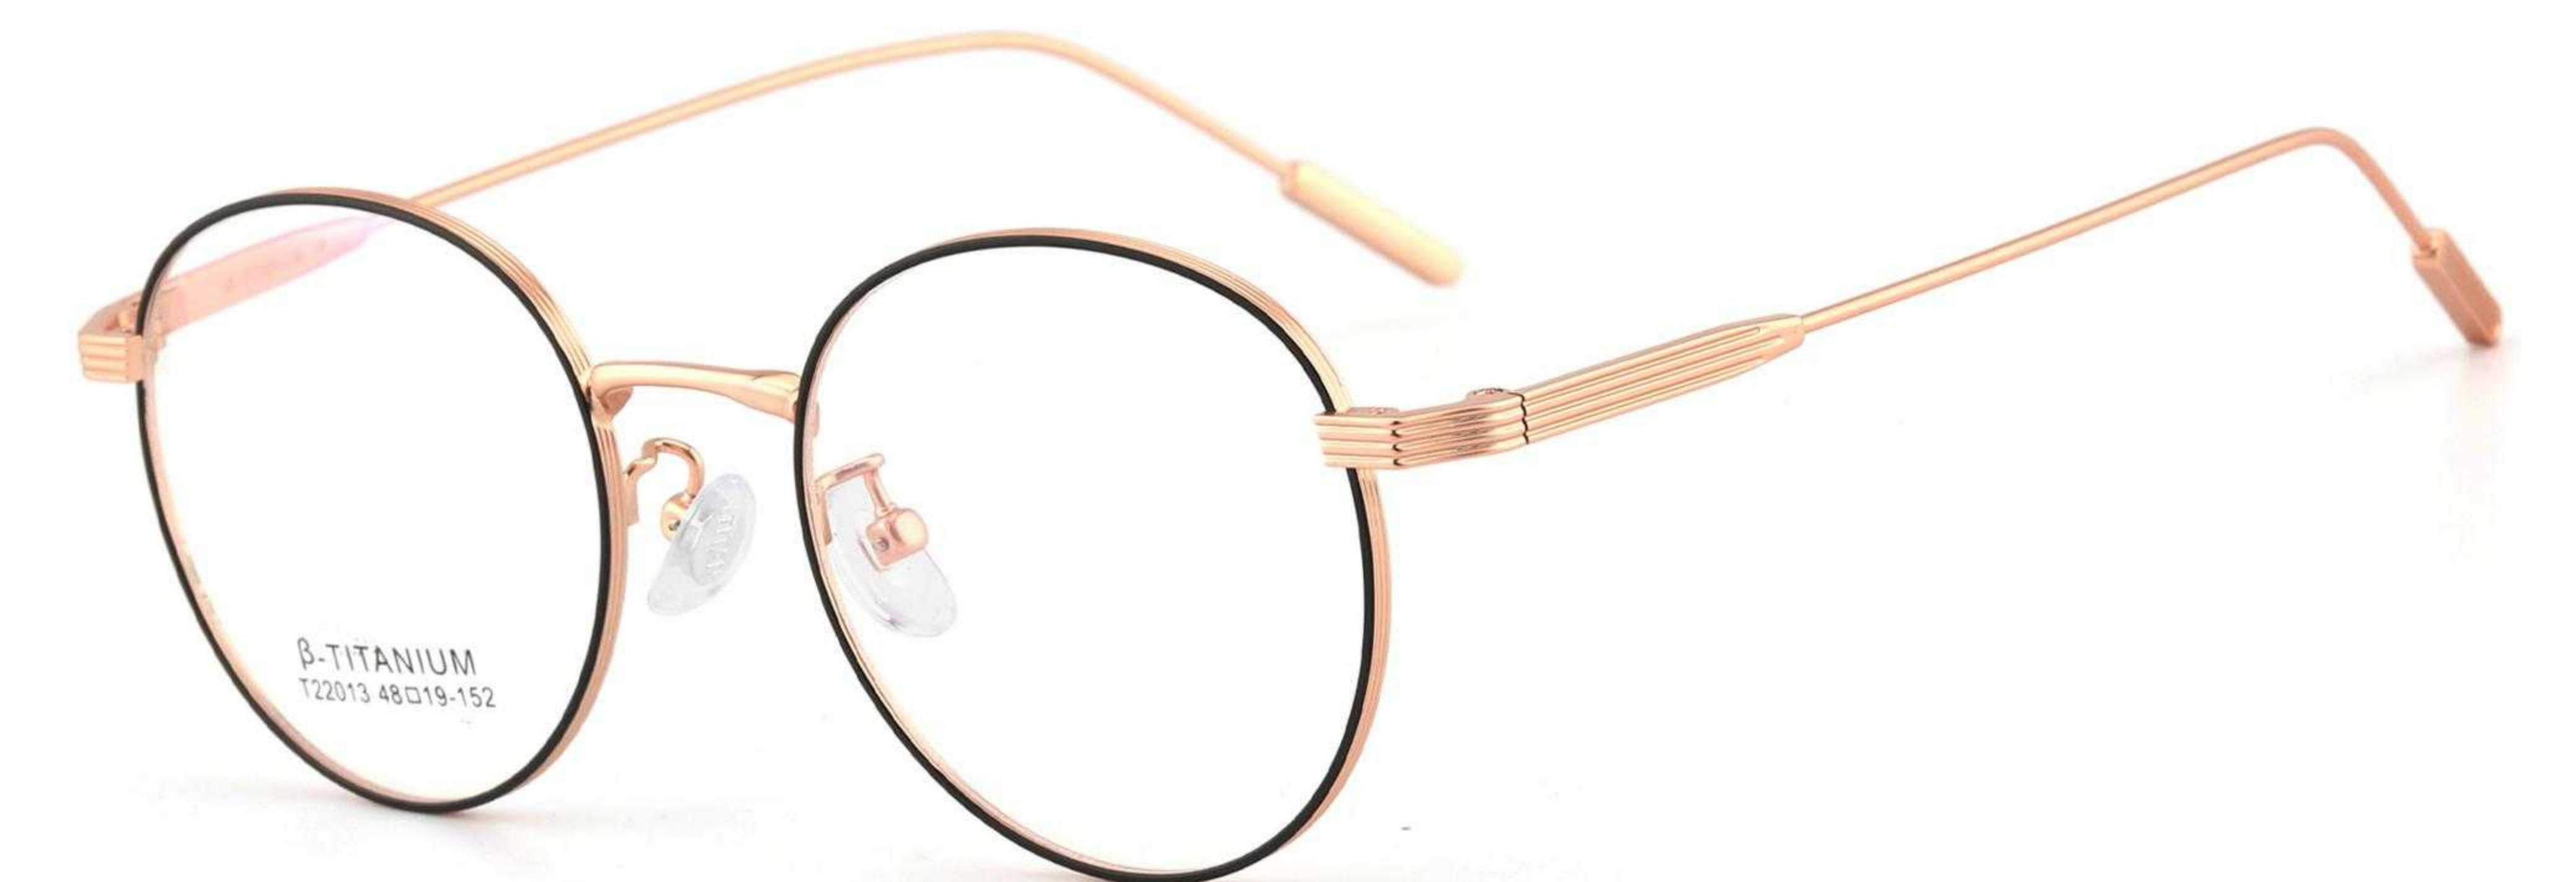

Material:TITANIUM+ACETATE

C1.Matte Black

C2.Gold Rose

C3.Bright Silvery

C5.Gold Black

C6.Silvery Grey

MODEL:M6010

SIZE:55□18-145

MODEL:T22009

SIZE:49□19-152

Material:β-TITANIUM

C1.Matte Black

C2.Gold Rose

C3.Bright Silvery

C3-6.Silvery Black

C5.Gold Rose Black

MODEL:T22010

SIZE:47□18-152

Material:β-TITANIUM

C1.Matte Black

C2.Gold Rose

C3.Bright Silvery

C3-6.Silvery Black

C5.Gold Rose Black

MODEL:T22013

SIZE:48□19-152

Material:β-TITANIUM

C1.Matte Black

C2.Gold Rose

C3.Bright Silvery

C5.Gold Rose Black

C6. Silvery Black