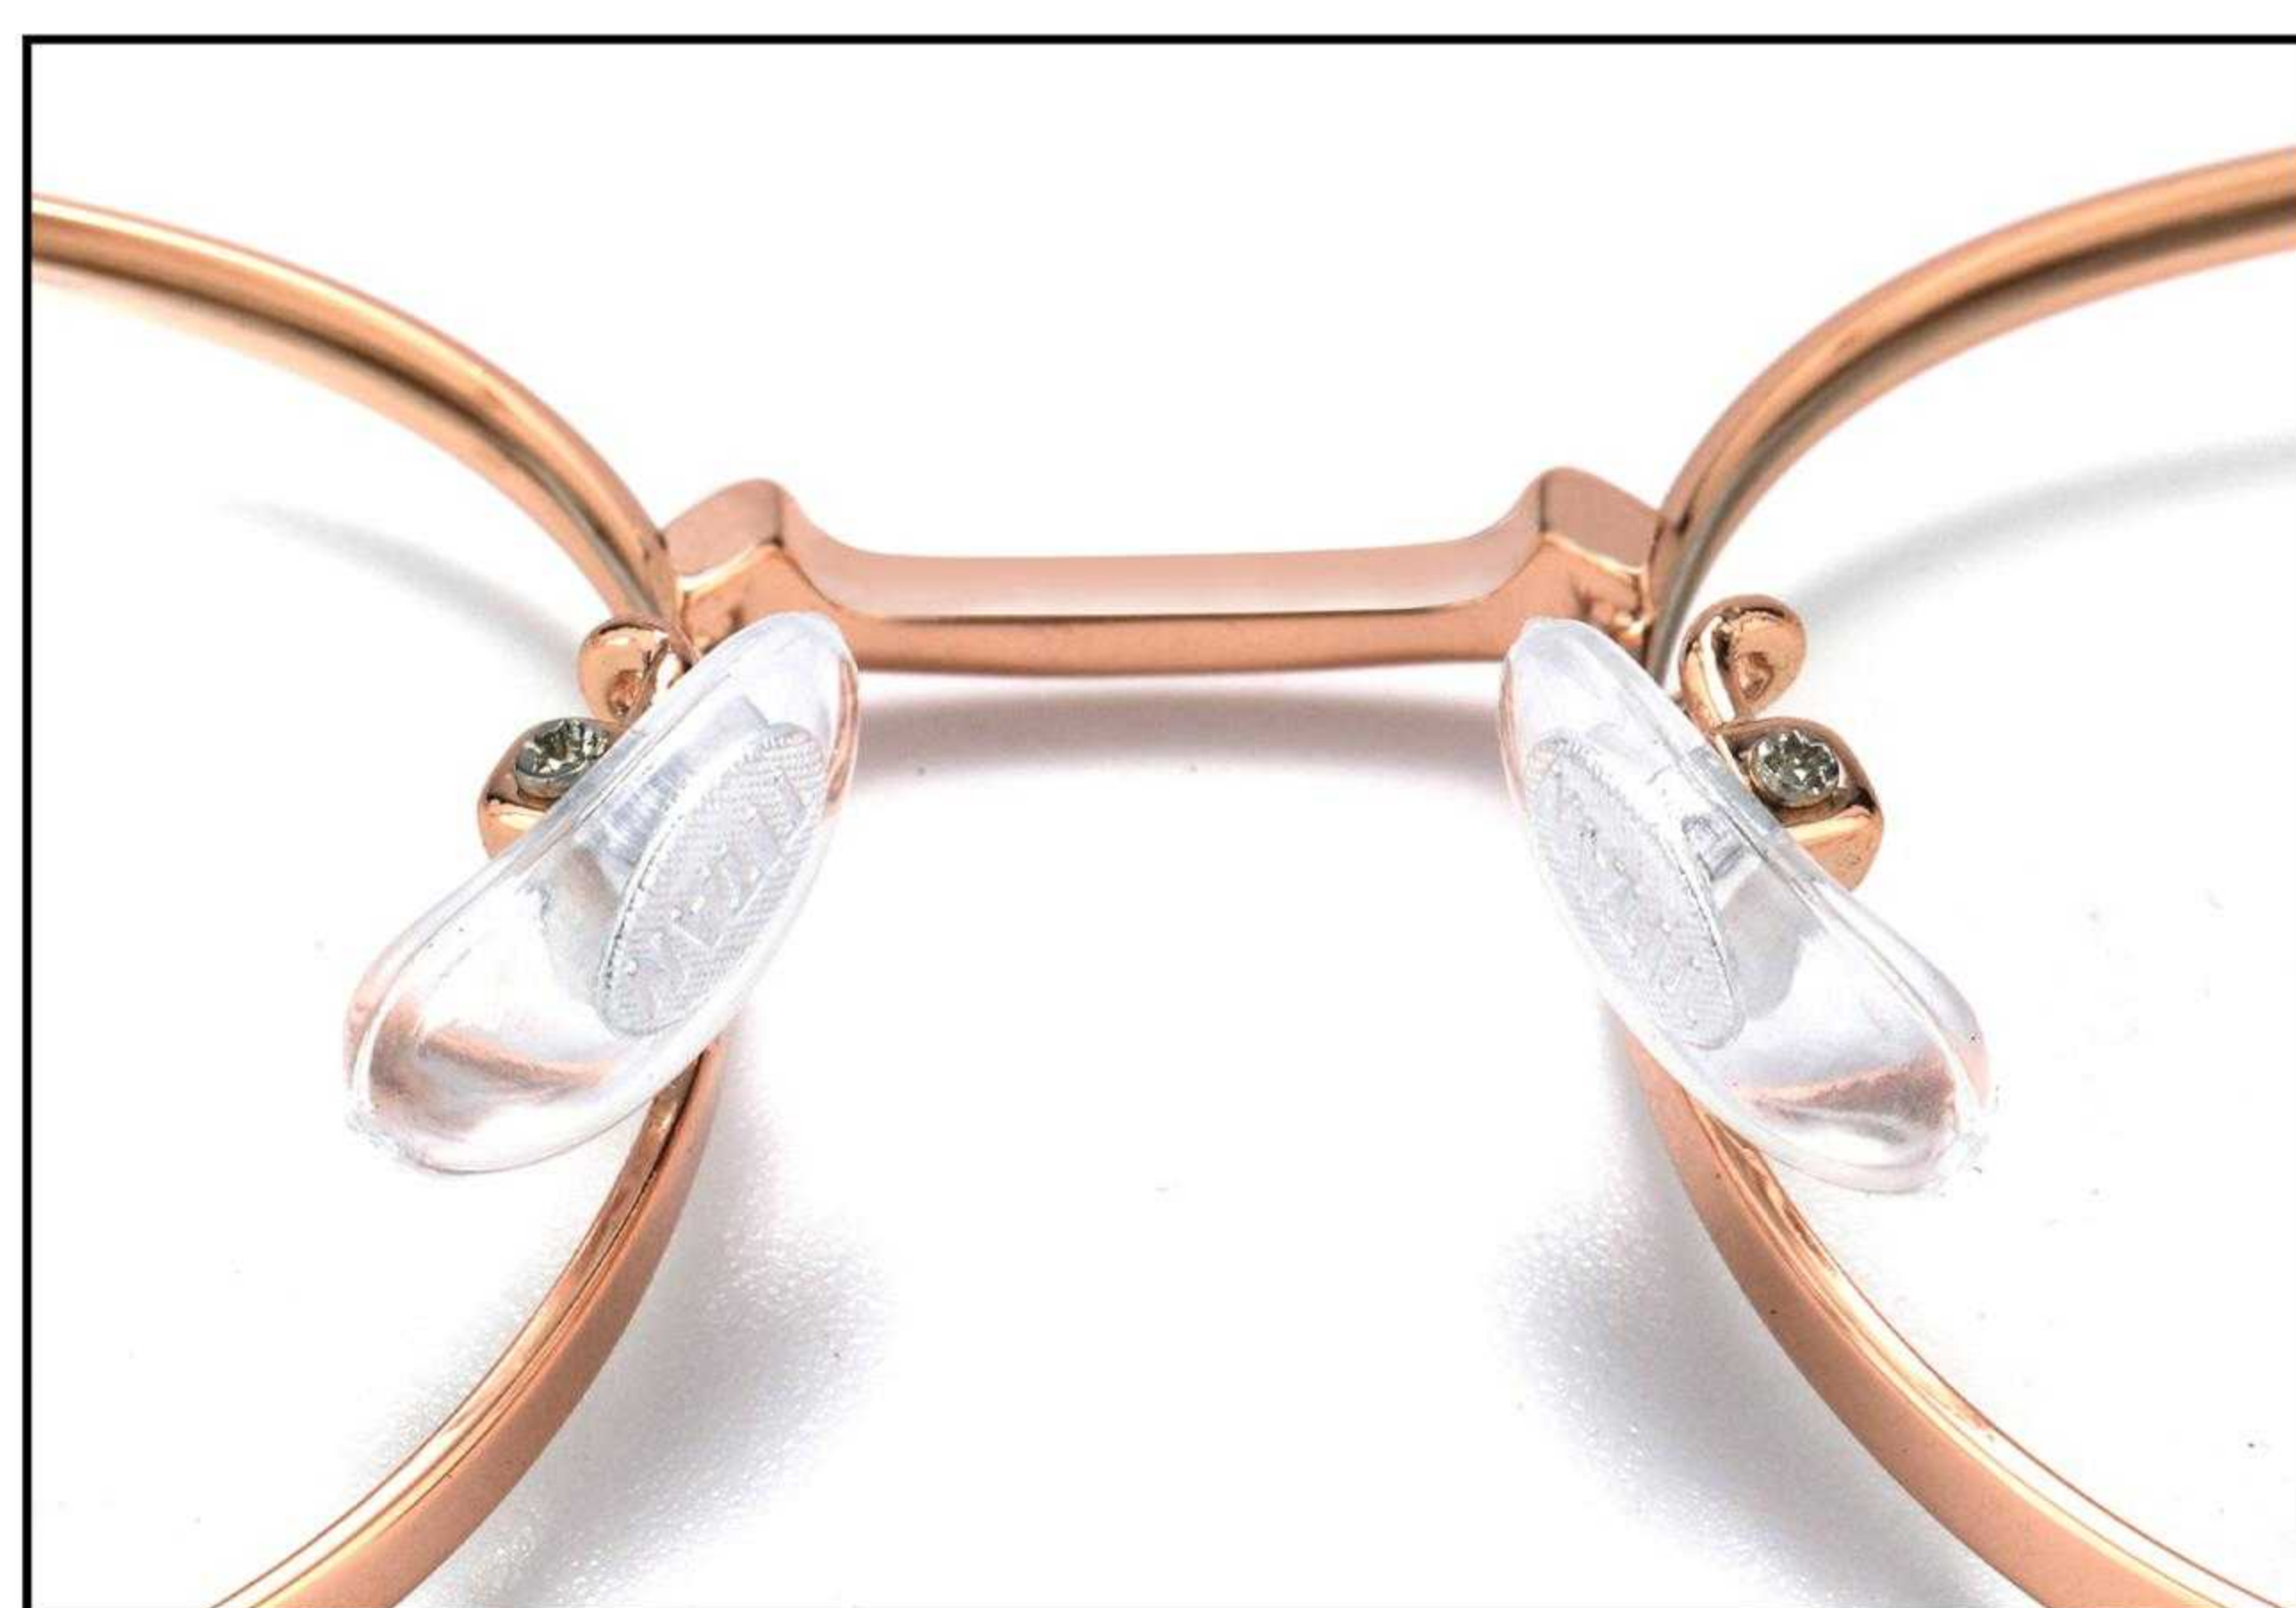

MODEL:M6001 SIZE:46□18-142 Material:TITANIUM+ACETATE

C1.Matte Black

C2.Gold Rose

C3.Bright Silvery

C5.Gold Black

C6.Silvery Grey

MODEL:M6002 SIZE:52□17-140 Material:TITANIUM+ACETATE

C1.Matte Black

C2.Gold Rose

C3.Bright Silvery

C5.Gold Grey

C6.Silvery Green

MODEL:M6003 SIZE:50□18-142 Material:TITANIUM+ACETATE

C1.Matte Black

C2.Gold Rose

C3.Bright Silvery

C5.Gold Black

C6.Silvery Blue

MODEL:M6005 SIZE:51□18-145 Material:TITANIUM+ACETATE

C1.Matte Black

C2.Gold Rose

C3.Bright Silvery

C5.Gold Grey

C6.Silvery Green

MODEL:M6006

SIZE:53□18-142

Material:TITANIUM+ACETATE

C1.Matte Black

C2.Gold Rose

C3.Bright Silvery

C5.Gold Black

C6.Silvery Black