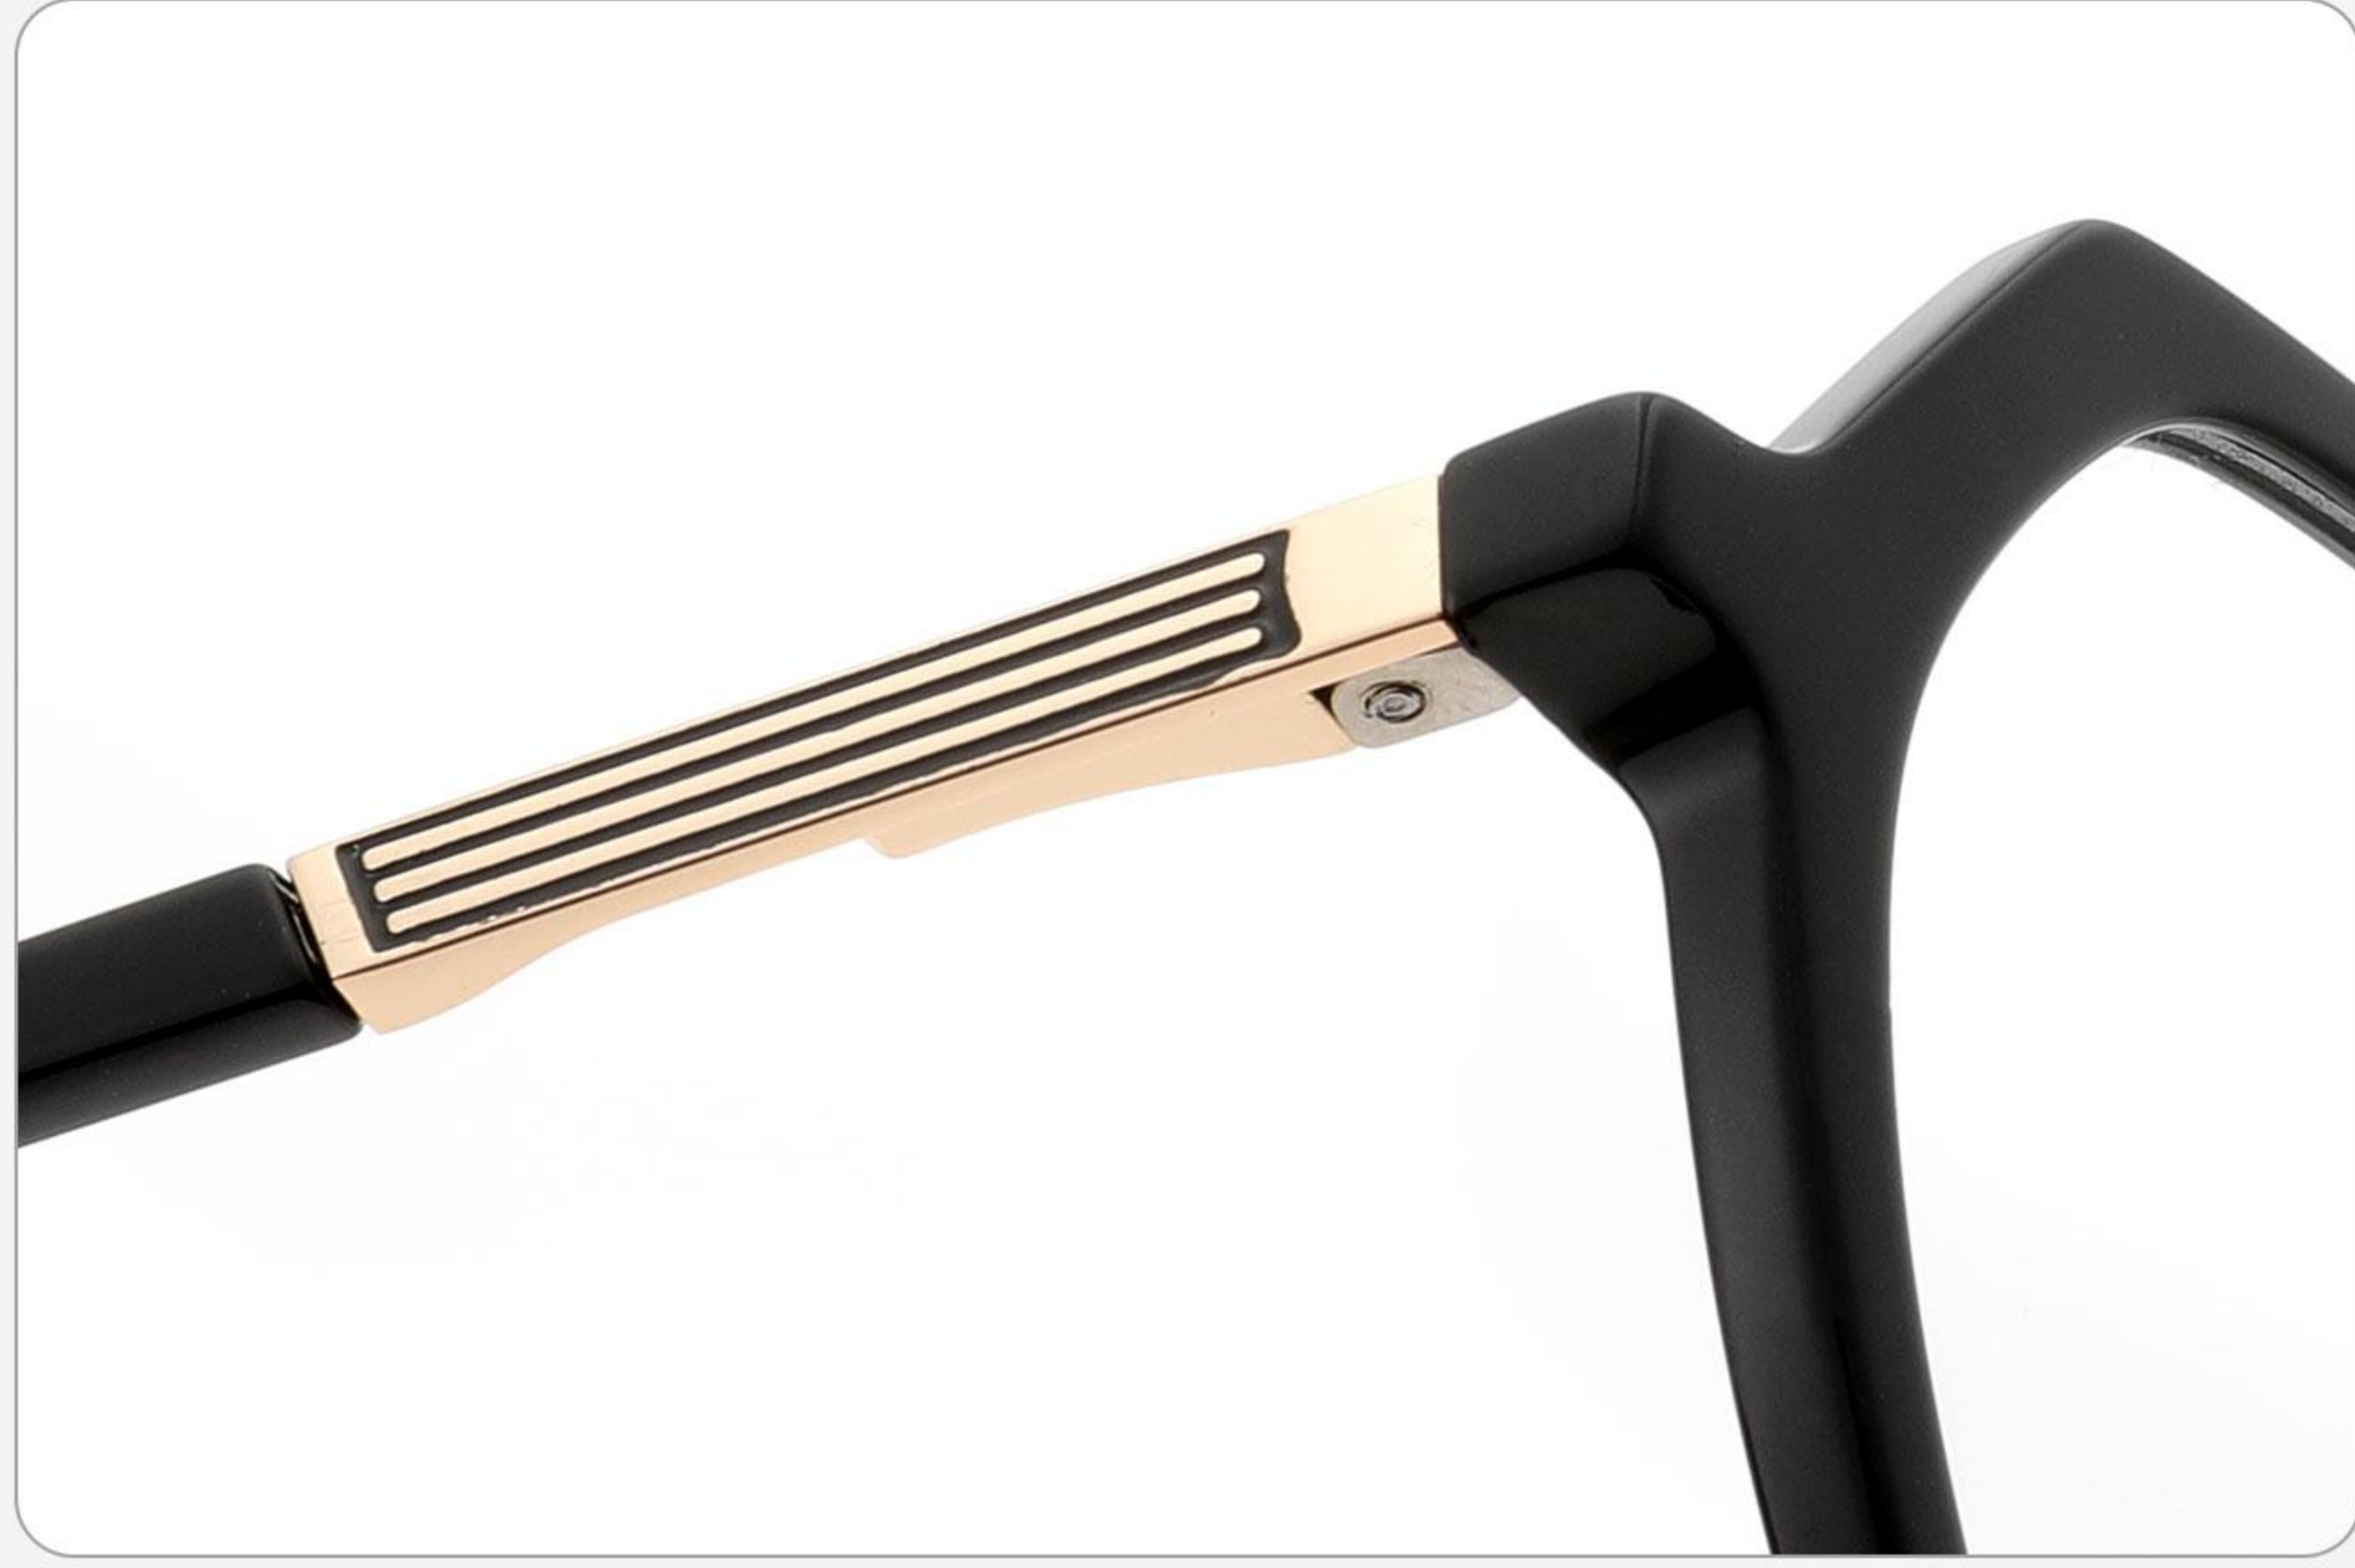

**MODEL: FG1616**

**SIZE: 51-19-145**

**ACETATE**

 (138mm)

 (51mm)

 (45mm)

 (19mm)

 (145mm)