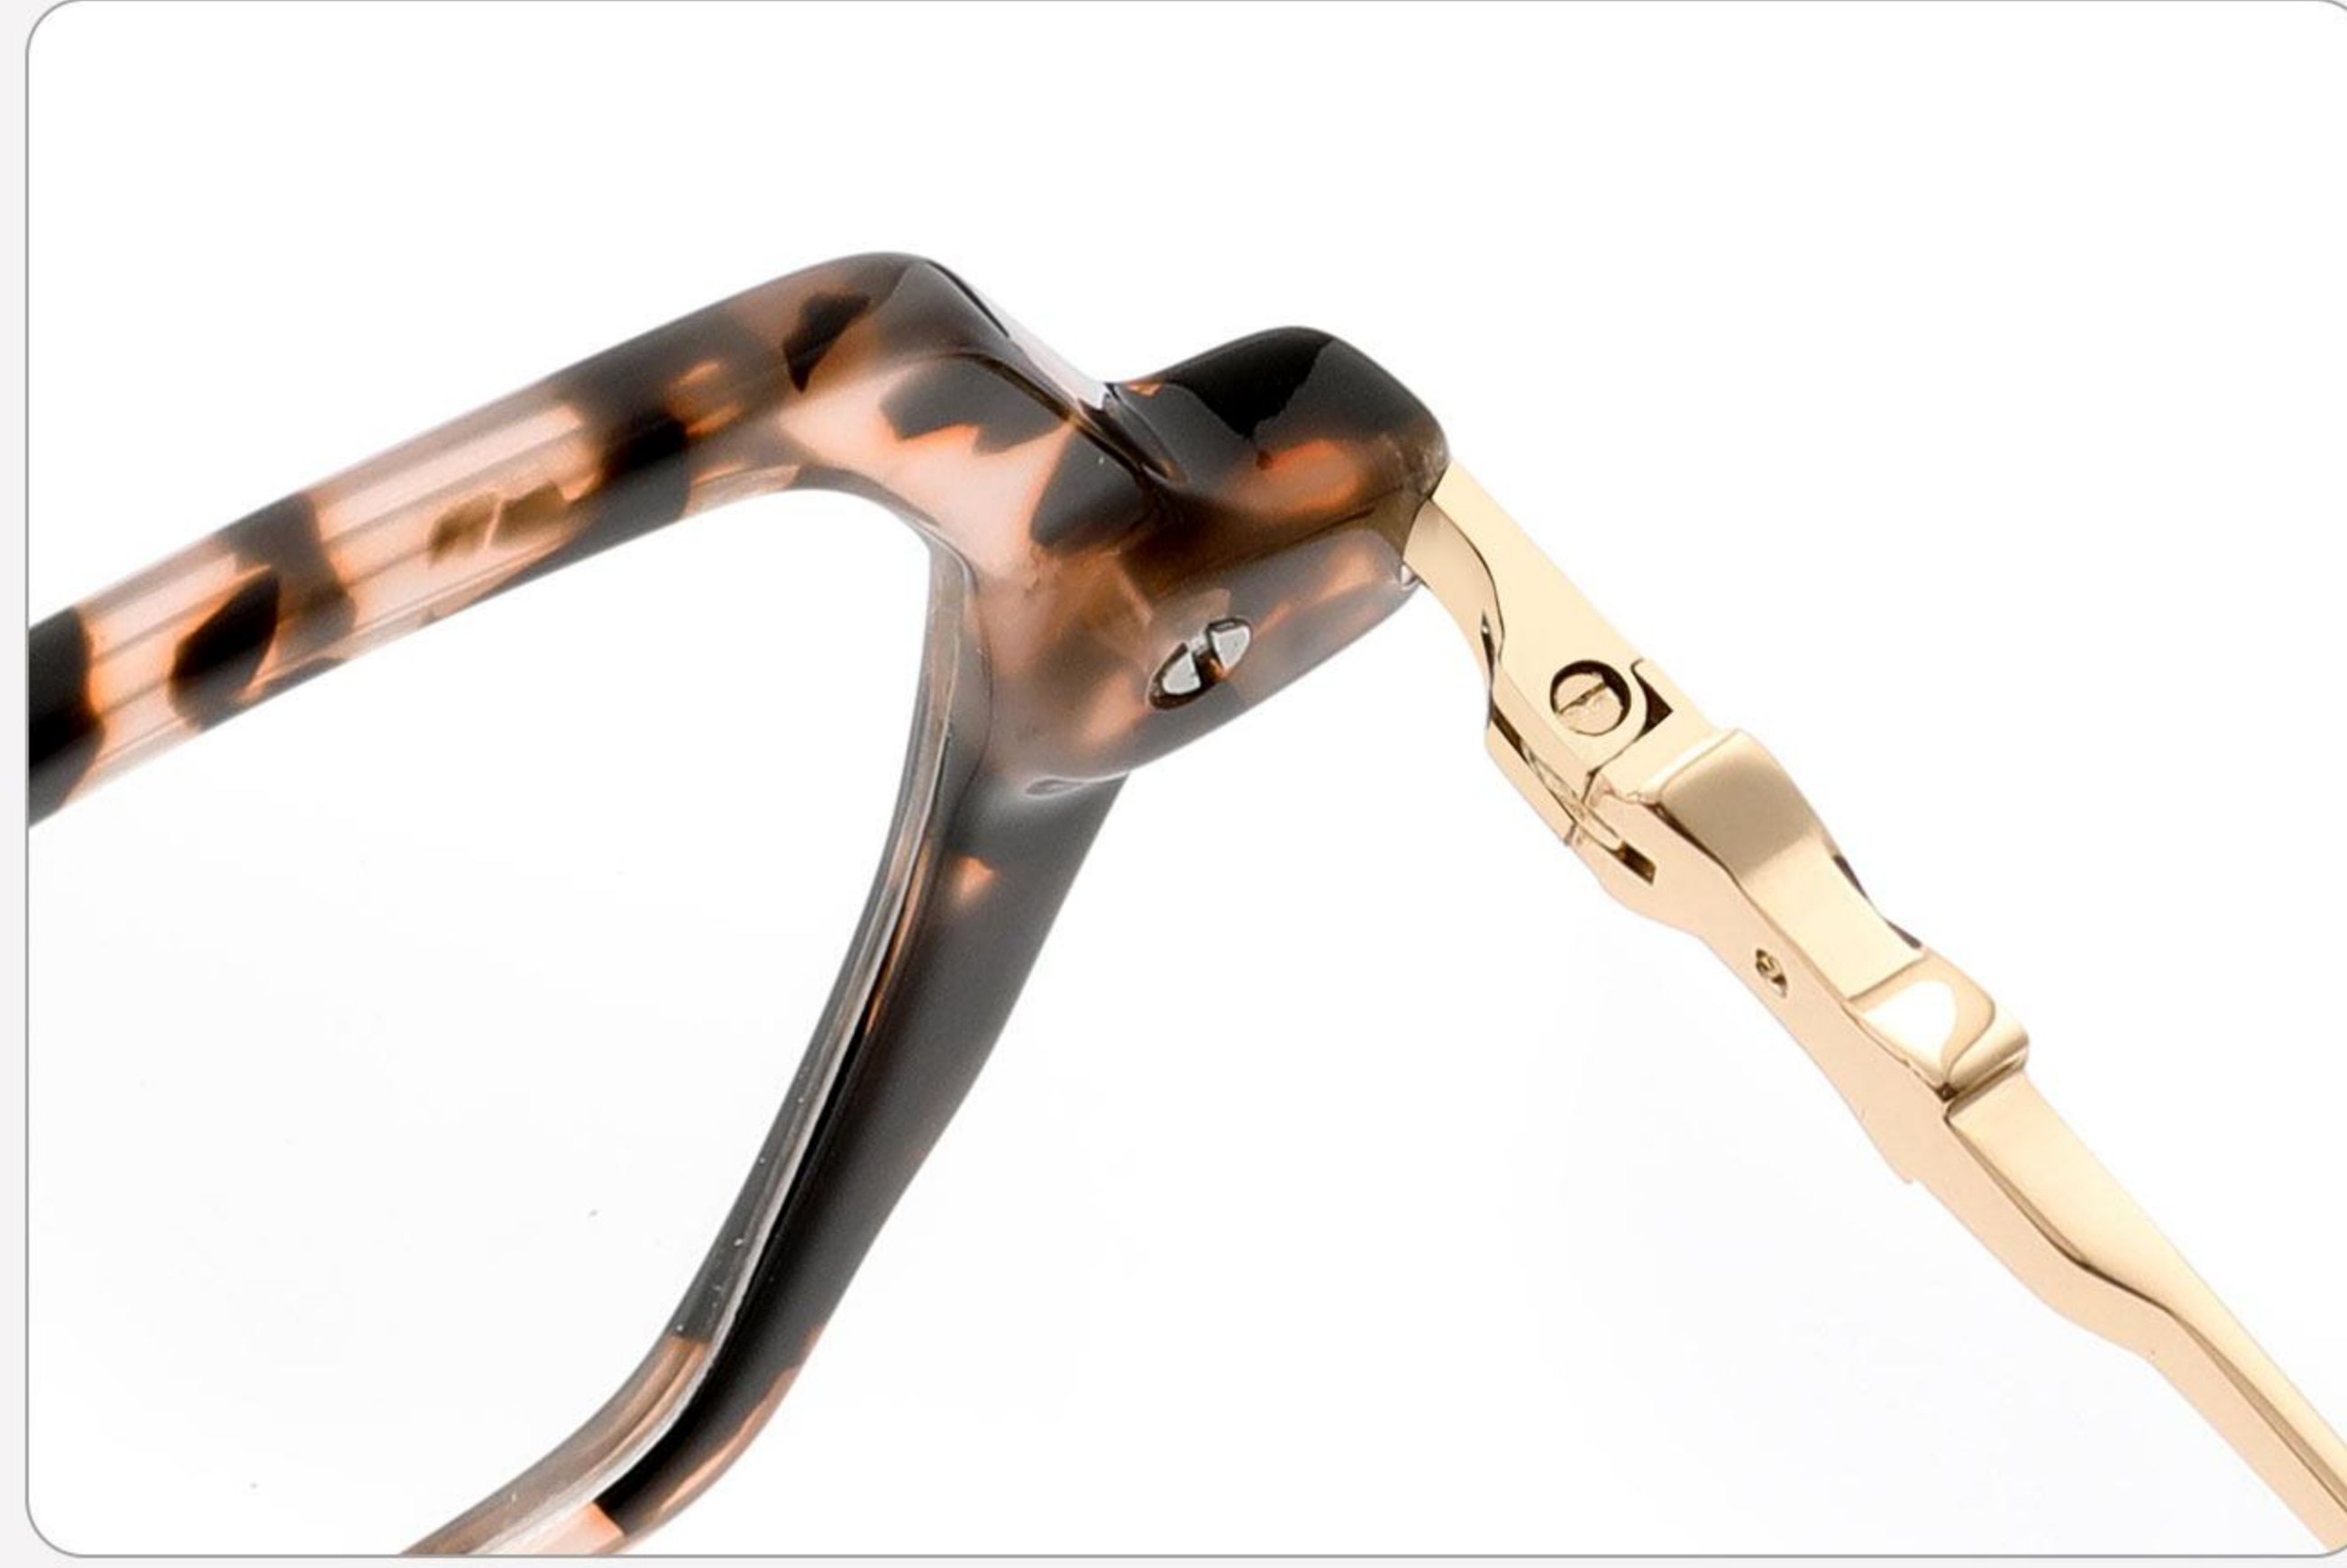

C4 grey

MODEL: FG1628

SIZE: 51-17-142

ACETATE

(141mm)

(51mm)

(43mm)

(17mm)