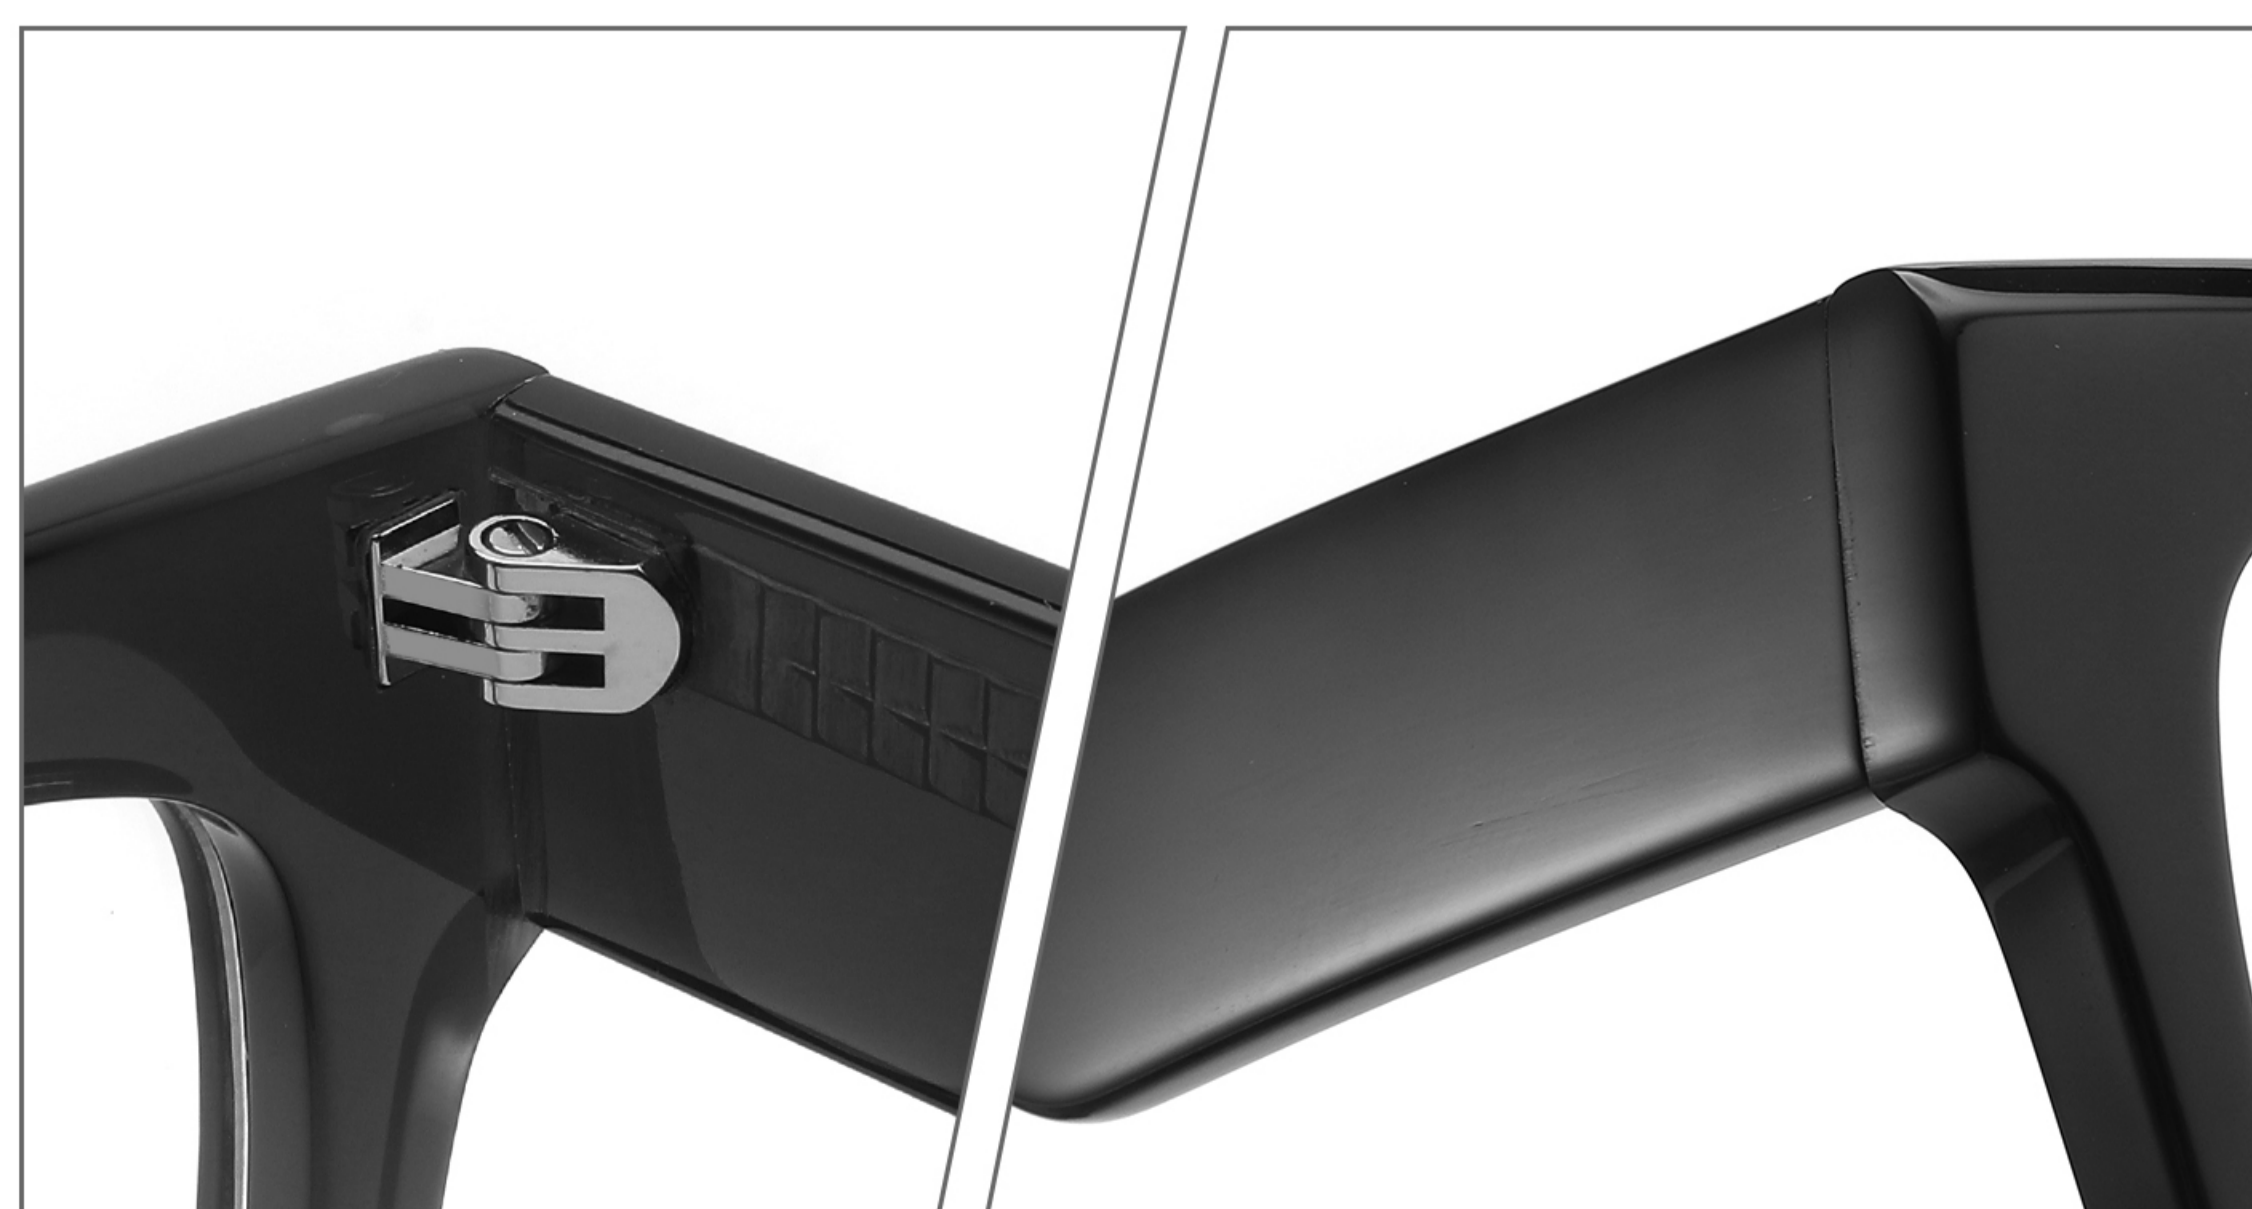

NEW

ACETATE

MODEL: **SV5201311**

SIZE: **51□22-150**

The above styles can be changed to use sunglasses lenses

C1 BLACK

C2 TORTOISESHELL

C3 GREY STRIPE

C4 BLACK BLUE

C5 GREY

NEW

ACETATE

MODEL: **SV5201312**

SIZE: **50□22-150**

The above styles can be changed to use sunglasses lenses

C1 BLACK

C2 TORTOISESHELL

C3 GREY STRIPE

C4 BLACK BLUE

C5 GREY

NEW

ACETATE

MODEL: **SV5201313**

SIZE: **52□18-145**