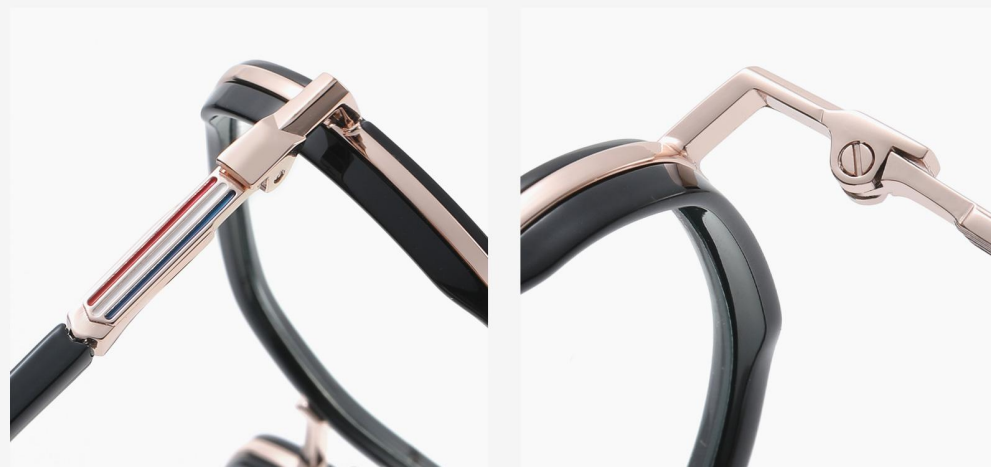

N0.2 Transparent Yellow / Gold C546-P81