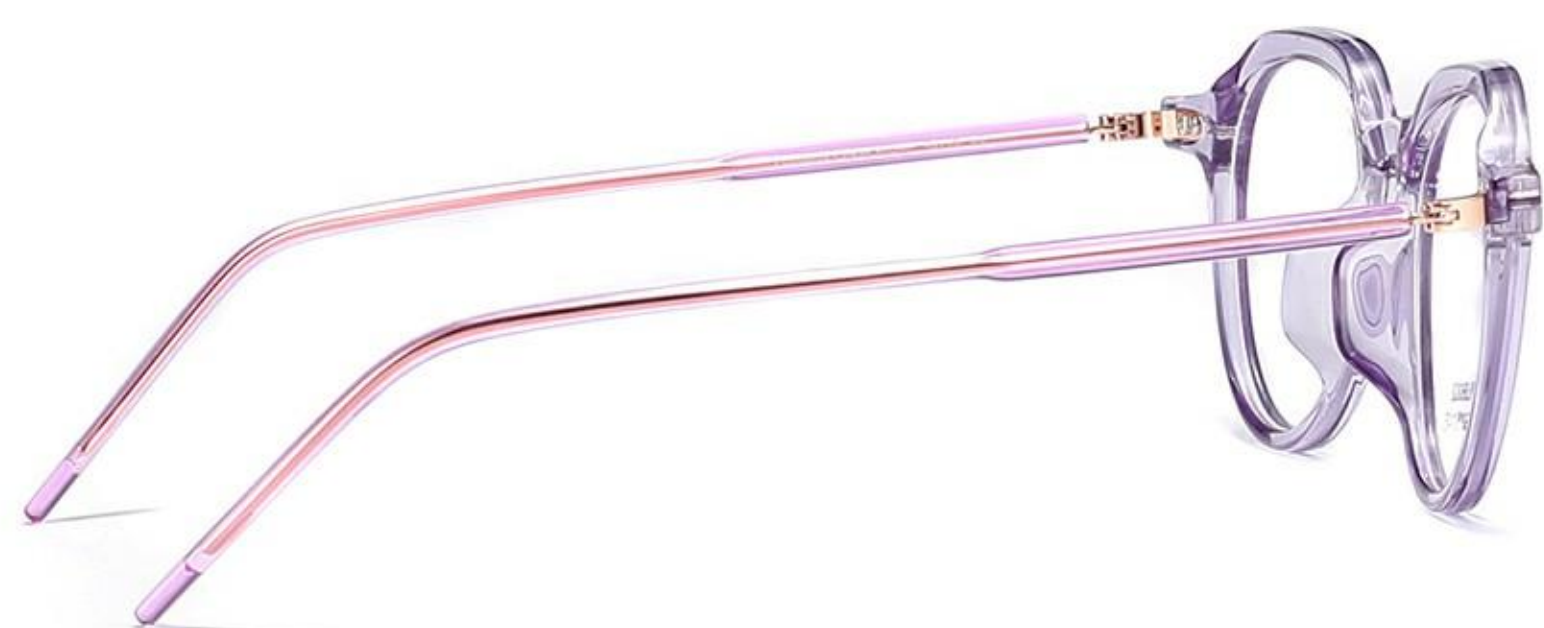

# 时尚金胶复古系列

Fashion retro Metal /TR series glasses

**YL08001 53-18-146**

**C1 黑银**  
Blk/silver

**C2 透明茶**  
Transparent brown

**C3 透明咖**  
Transparent coffee

**C4 透明绿**  
Transparent green

**C5 透明紫**  
Transparent purple

**C6 奶粉色**  
Milk pink

**C7 奶白色**  
Milk white

# 时尚金胶复古系列

Fashion retro Metal /TR series glasses

**YL08002 49-18-146**

**C1 黑银**  
Blk/silver

**C2 黑玫金**  
Blk/rose gold

**C3 咖色**  
Coffee

**C4 透明灰**  
Transparent gray

**C5 透明茶**  
Transparent brown