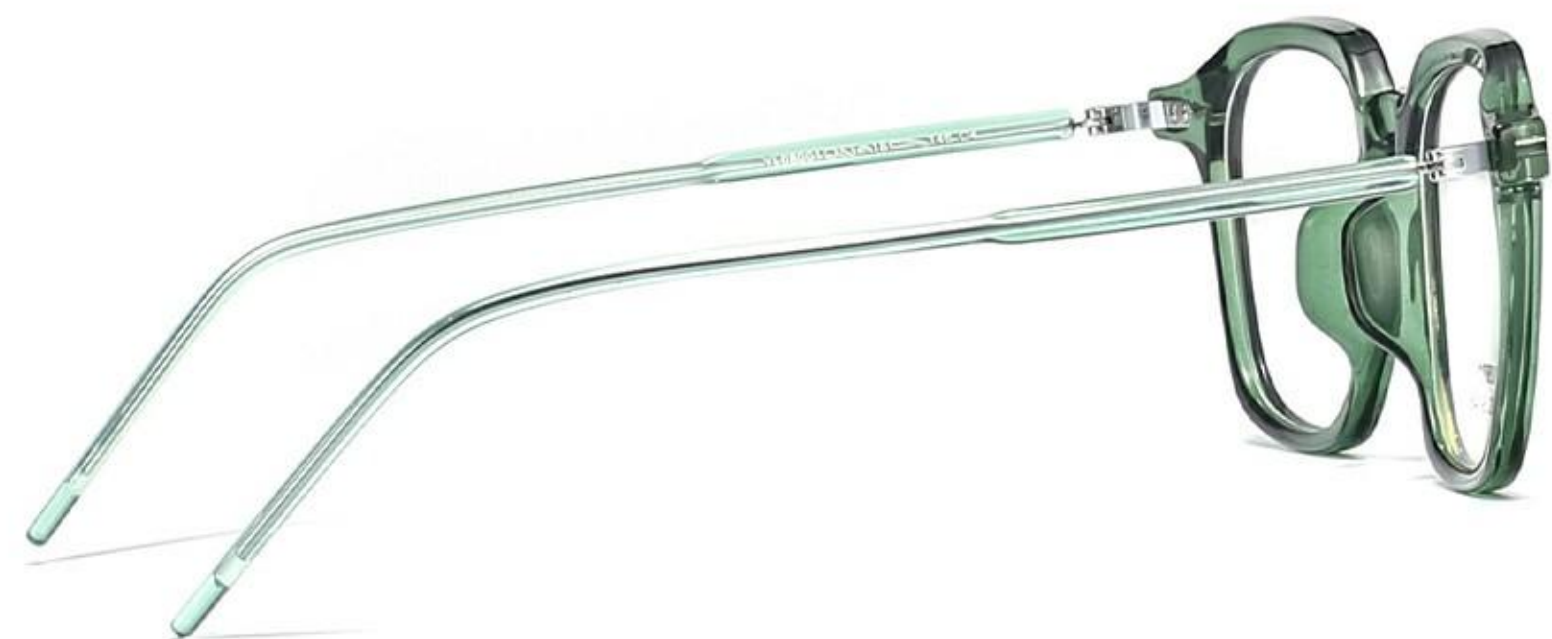

# 时尚金胶复古系列

Fashion retro Metal /TR series glasses

**YL08001 53-18-146**

**C1 黑银**  
Blk/silver

**C2 透明茶**  
Transparent brown

**C3 透明咖**  
Transparent coffee

**C4 透明绿**  
Transparent green

**C5 透明紫**  
Transparent purple

**C6 奶粉色**  
Milk pink

**C7 奶白色**  
Milk white

# 时尚金胶复古系列

Fashion retro Metal /TR series glasses

**YL08002 49-18-146**

**C1 黑银**  
Blk/silver

**C2 黑玫金**  
Blk/rose gold

**C3 咖色**  
Coffee

**C4 透明灰**  
Transparent gray

**C5 透明茶**  
Transparent brown