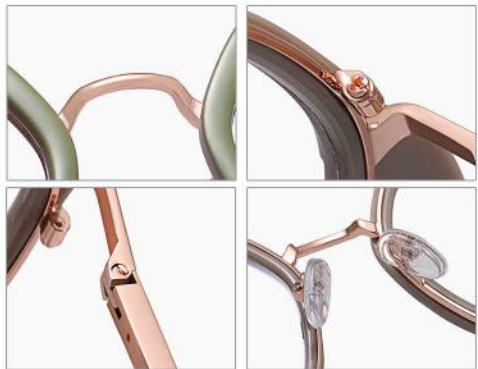

Model: 82045

Material: TR90+Metal

LENS: Anti-blue light

53-21-141

30g