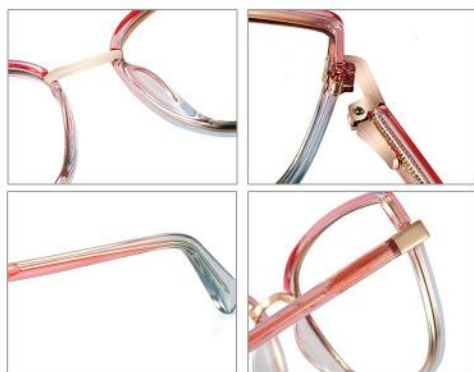

Model: 97706

Material: TR90

LENS: Anti-blue light

55-19-141

30g