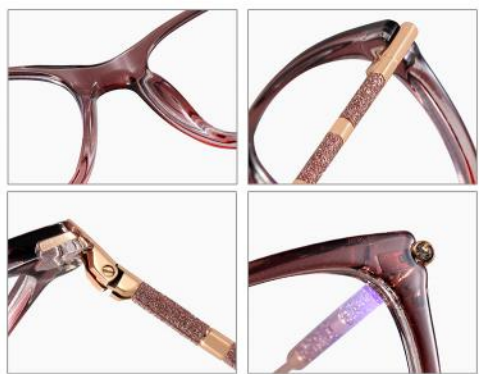

Model: 81156

Material: TR90+Metal

LENS: Anti-blue light

53-20-143

23g