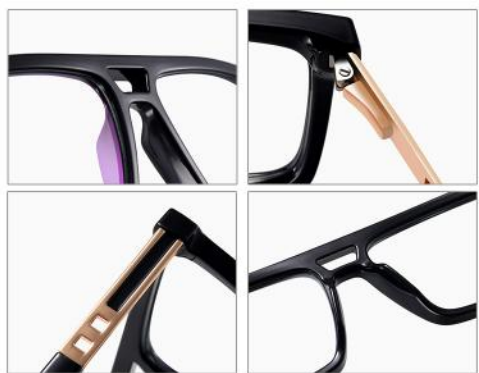

Model: 93518

Material: TR90+Metal

LENS: Anti-blue light

53-18-143

31g