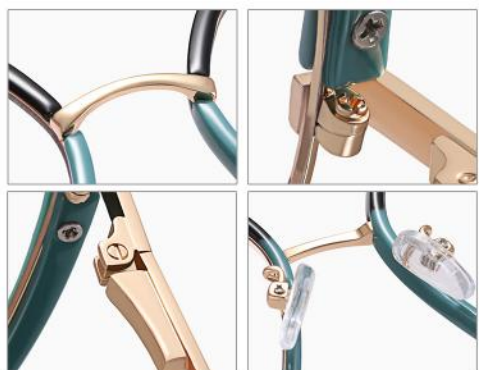

Model: 82043

Material: TR90+Metal

LENS: Anti-blue light

58-19-143

26g