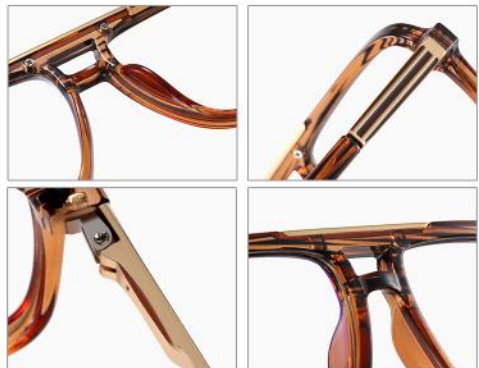

Model: 97717

Material: TR90+Metal

LENS: Anti-blue light

59-18-140

32g