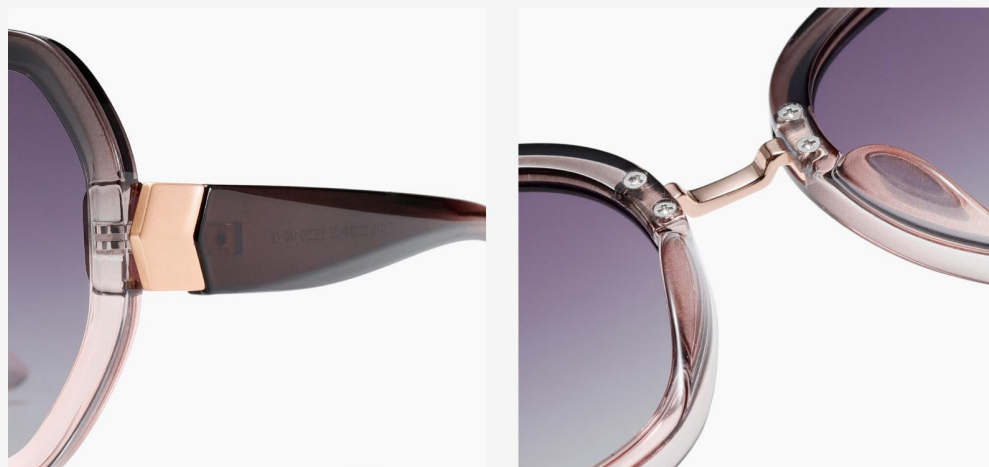

N0.3 Deep Blue / Silver Gradient Grey C689-P115

N0.4 Blue - Yellow / Rose Gold Tea C475-P287

N0.5 Pink / Rose Gold Gradient Pink C562-P252

TR90 + METAL

△ TJ713

Size : 53-20-140

TAC polarized lens

NO.1 Bright Black / Gold Grey - Pink C01-P225