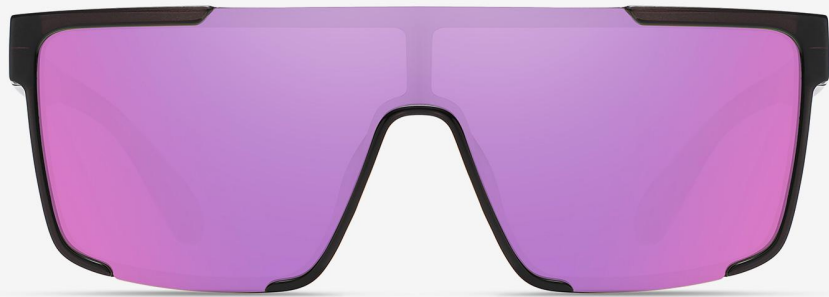

TR90

△ TR7543   Size : 140-0-145

TAC Polarized lens