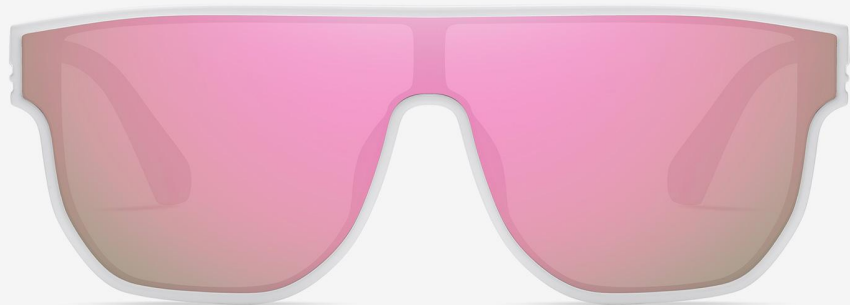

N0.2 Matte Black Blue coated C04-P35

N0.3 Matte Deep Grey Red coated C752-P13

N0.4 Bright Blue Yellow Green coated C676-P14

N0.5 Matte Black - Brown Gold coated C54-P51

TR90

△ TR7547

Size : 145-0-138

TAC Polarized lens