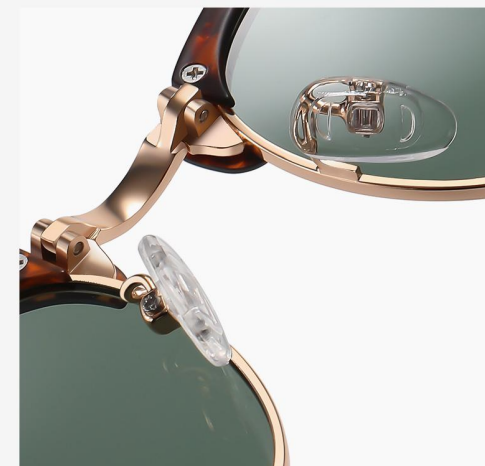

N0.5 Matte Solid Blue / Red / Blue C5

TR90

△ S23101 Size : 52-23-144

TAC Polarized lens

N0.1 Bright Black / Grey C1

N0.2 Bright Transparent Blue / Grey C2

N0.3 Bright Creamy White / Grey C3

N0.4 Bright Transparent Deep Tea / Dark Green C4

N0.5 Bright Demi Floral / Grey C5

TR+METAL

△ TB3101 Size : 51-21-130

TAC Polarized lens

N0.1 Bright Black Gold / Grey C01-P01

N0.2 Matte Black Silver / Grey C04-P01

N0.3 Tea Silver / Tea C39-P112

N0.4 Bright Black Gun / Ice Blue C01-P06