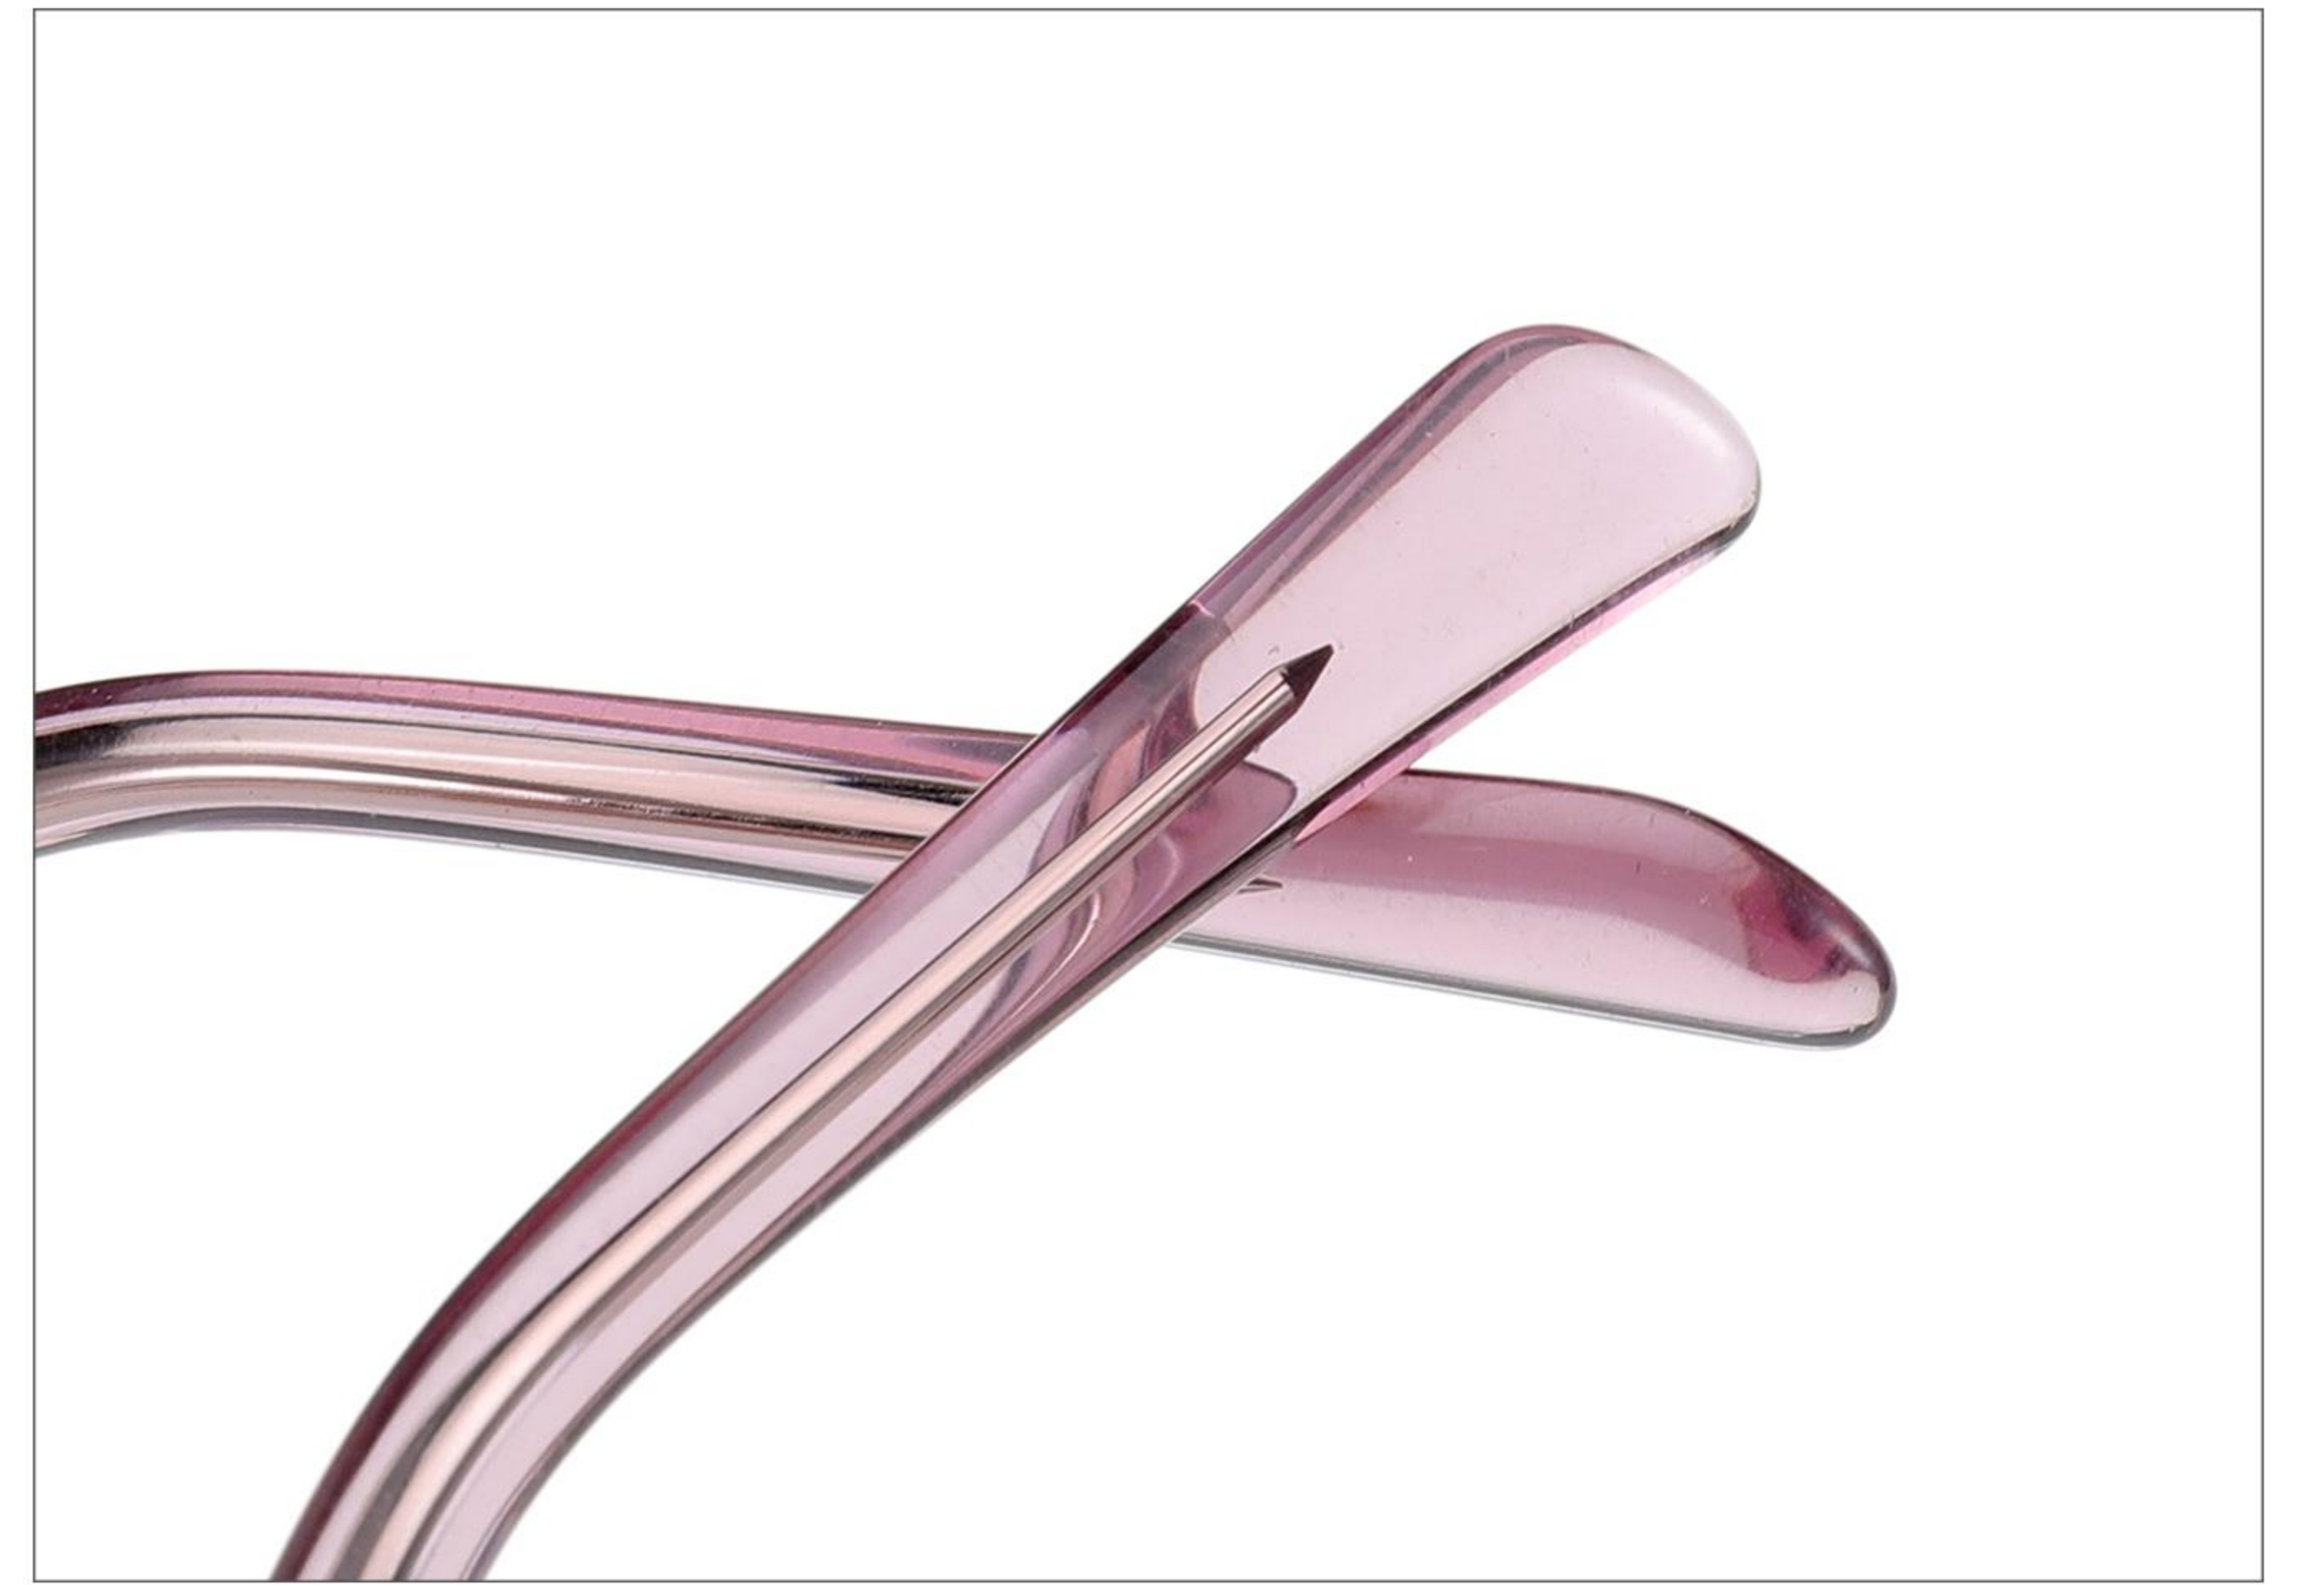

MATERIAL:TR

COLOR DISPLAY

C1 Black

C2 Clear

C3 Brown

C4 Pink

C5 Grey

C6 Grey/Pink