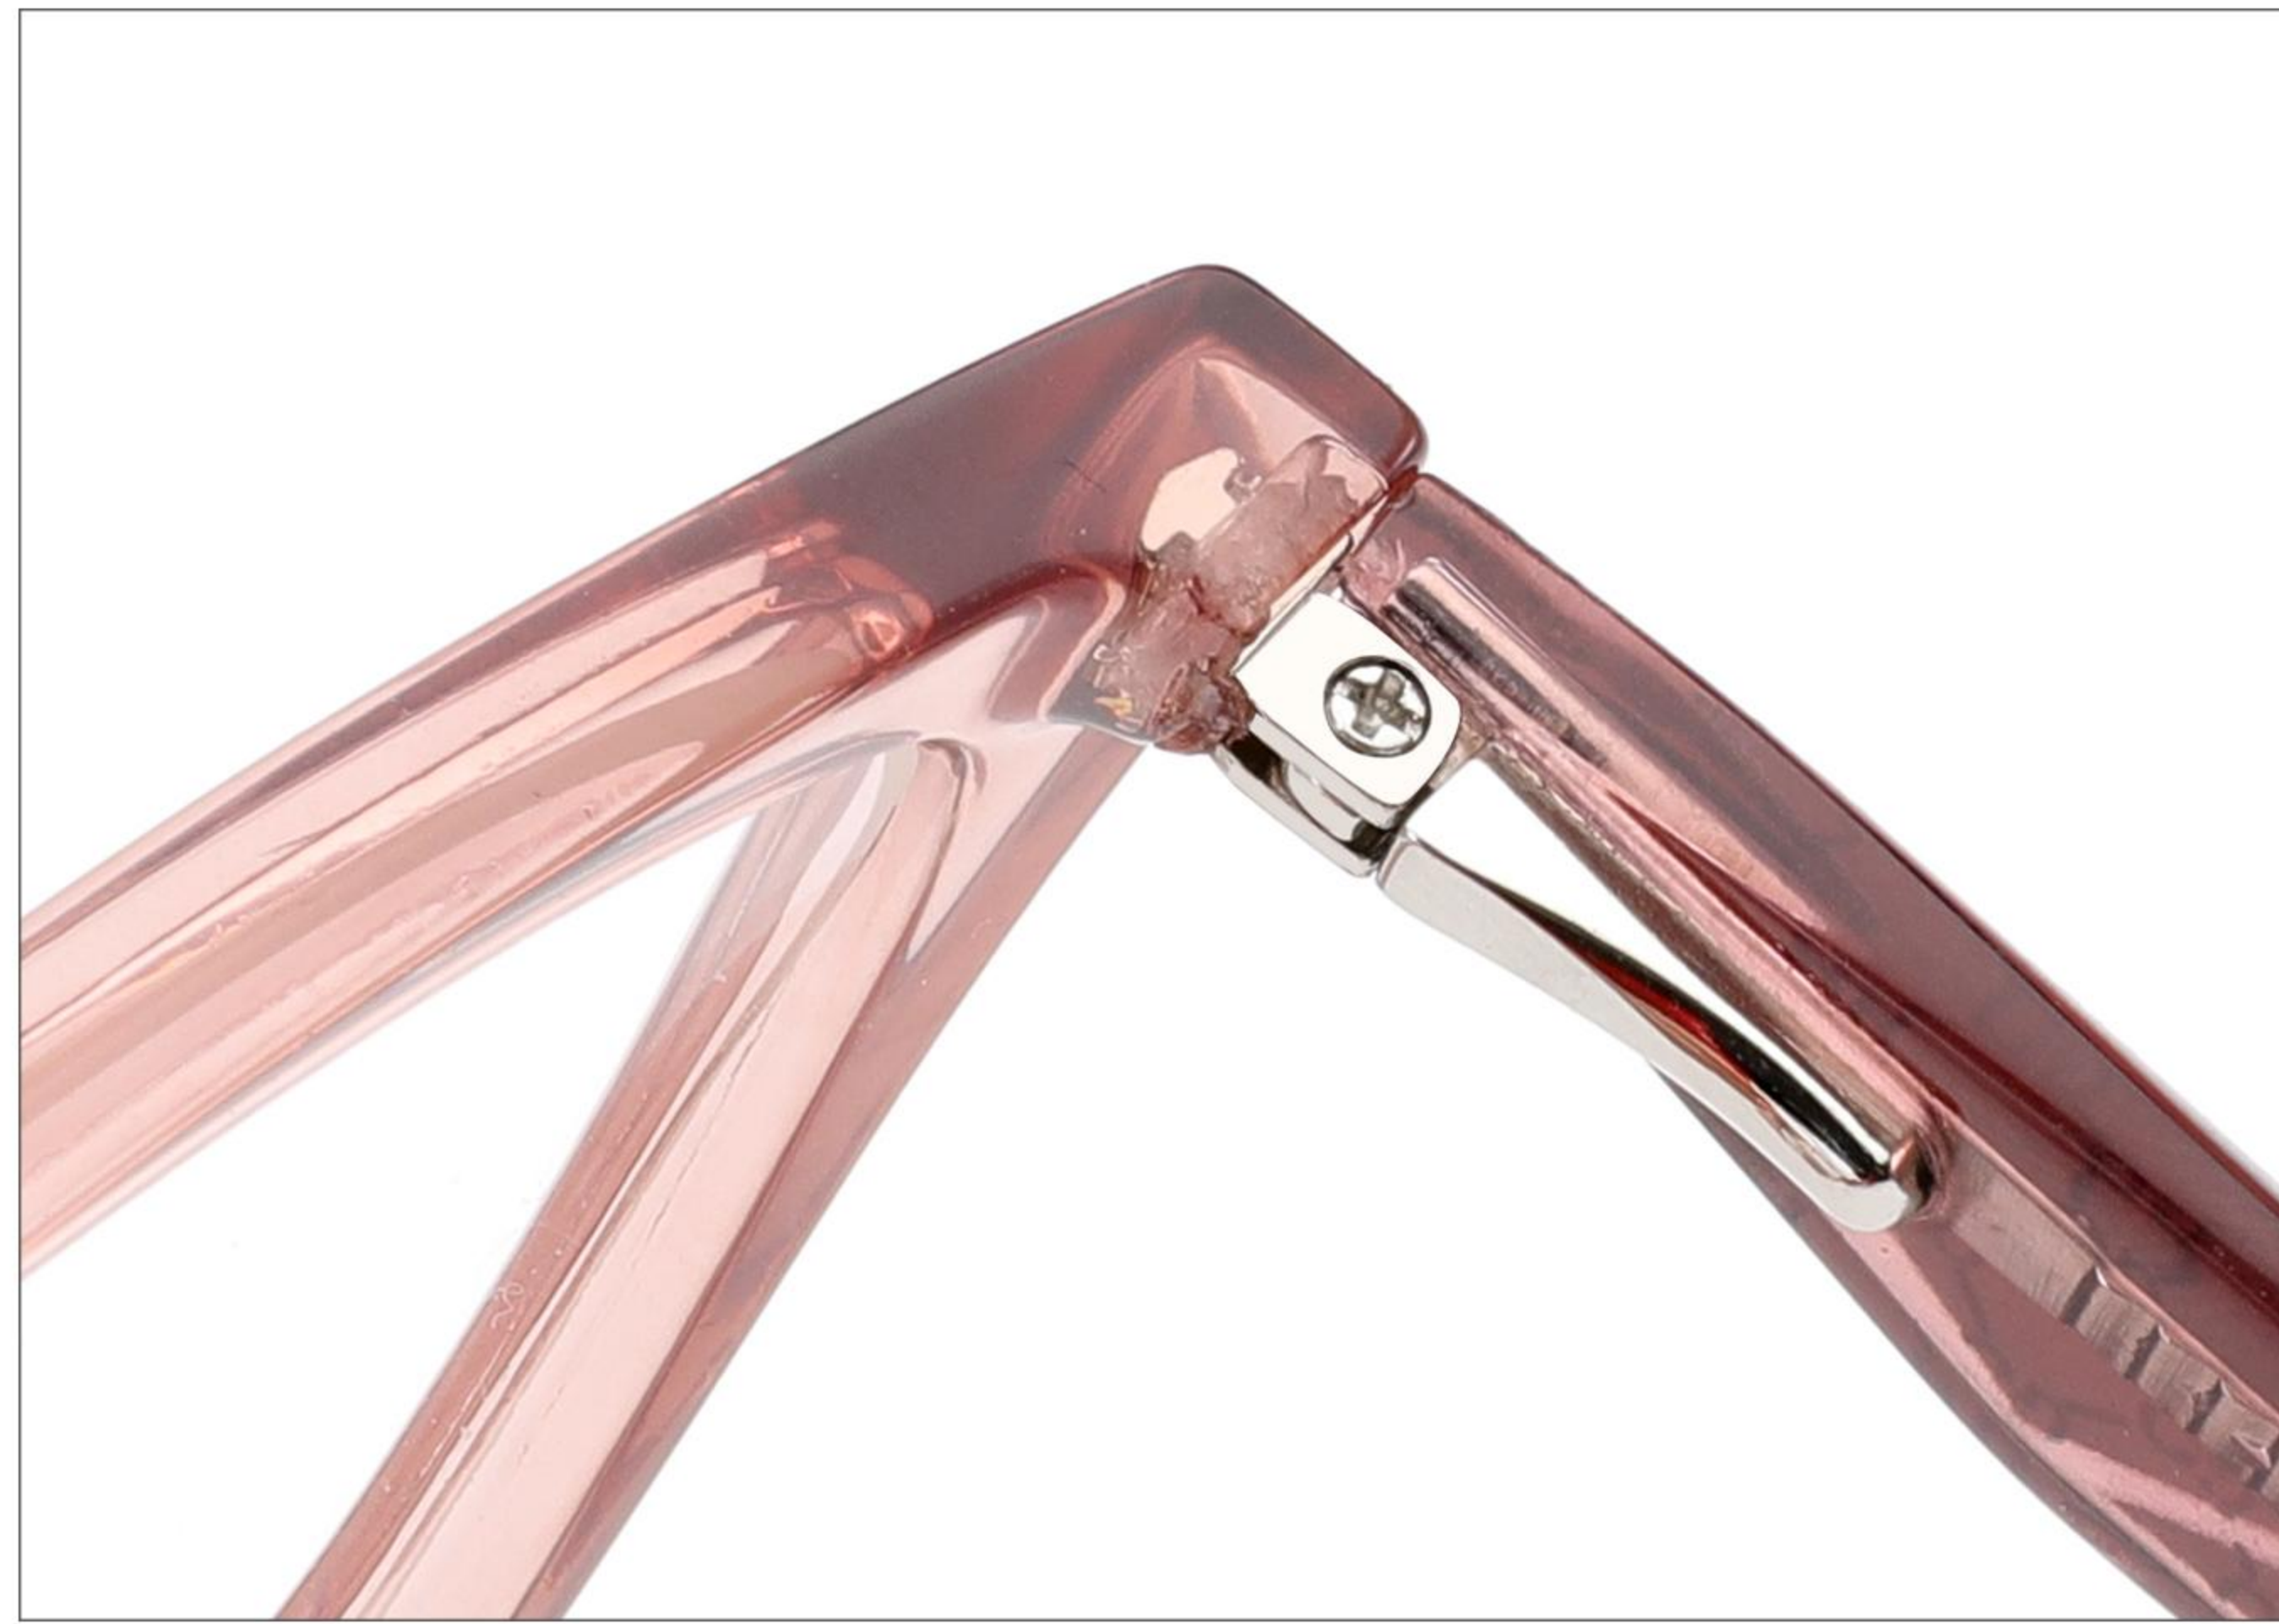

C4 Pink

C5 Grey

C6 Grey/Pink

THE LATEST STYLE

CRAFT FOOT

MODEL:RY202628

SIZE: 52-16-145

MATERIAL:TR