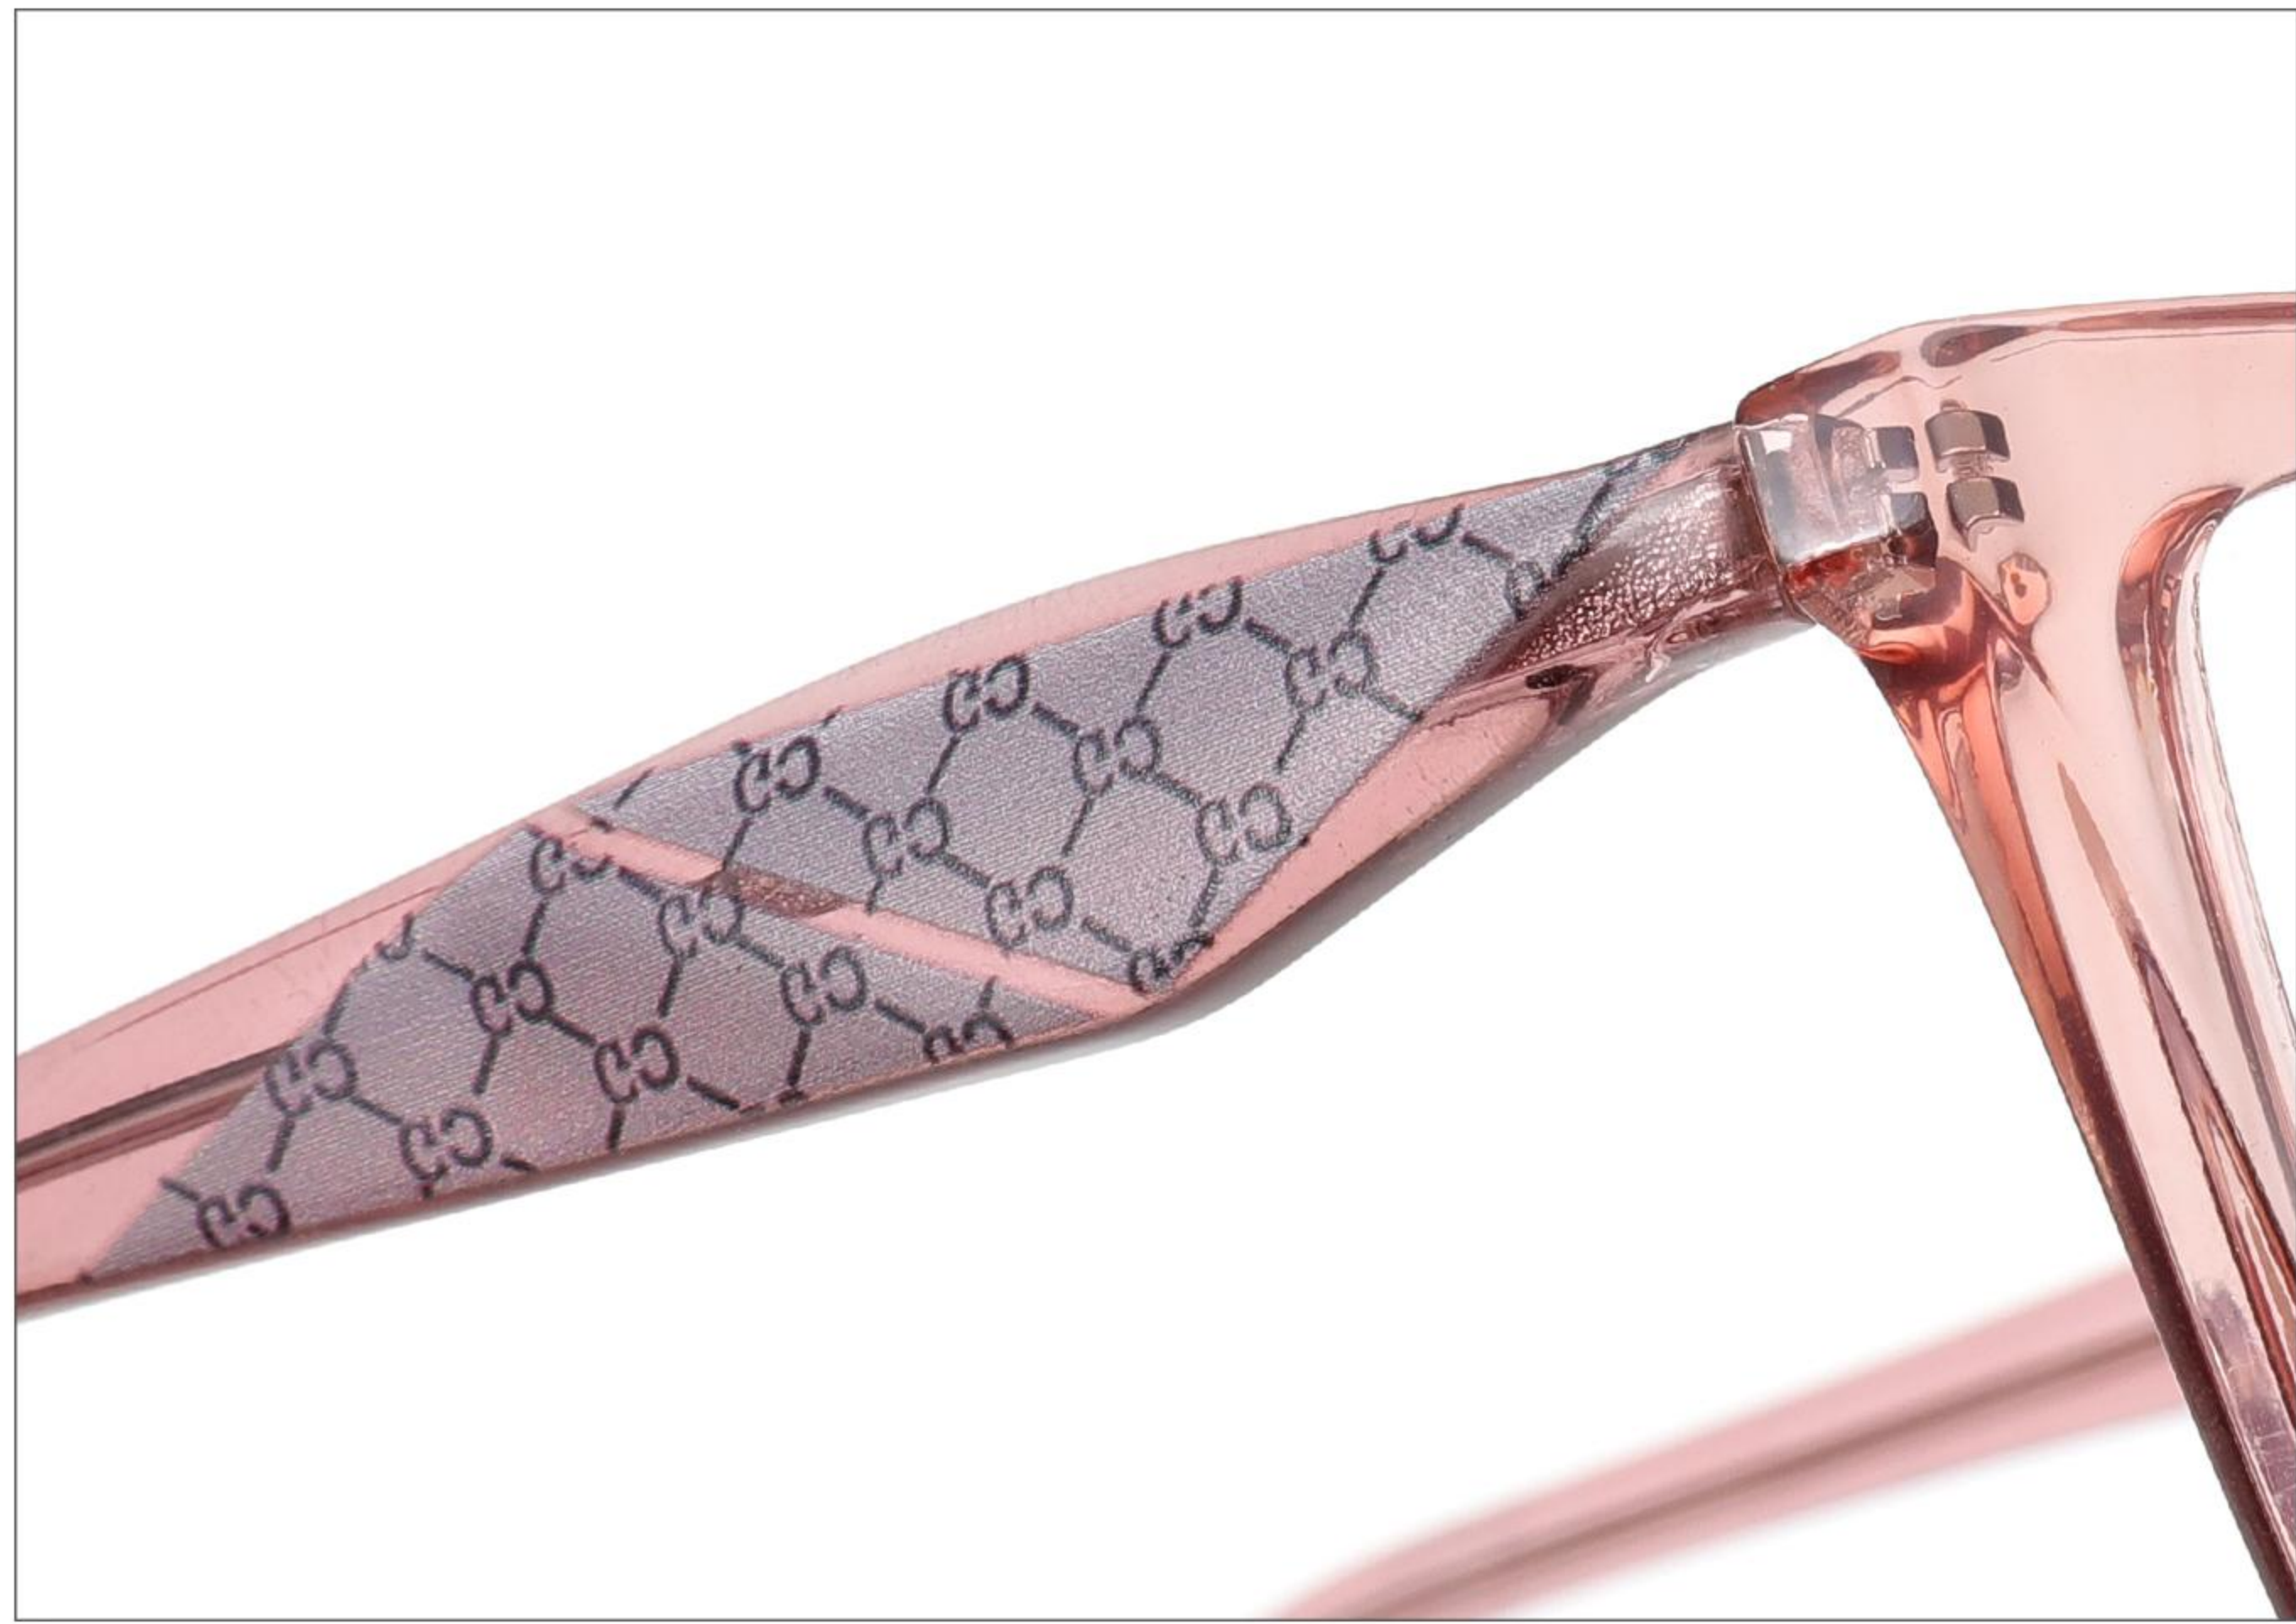

C4 Pink

C5 Grey

C6 Grey/Pink

THE LATEST STYLE

CRAFT FOOT

MODEL:RY202628

SIZE: 52-16-145

MATERIAL:TR