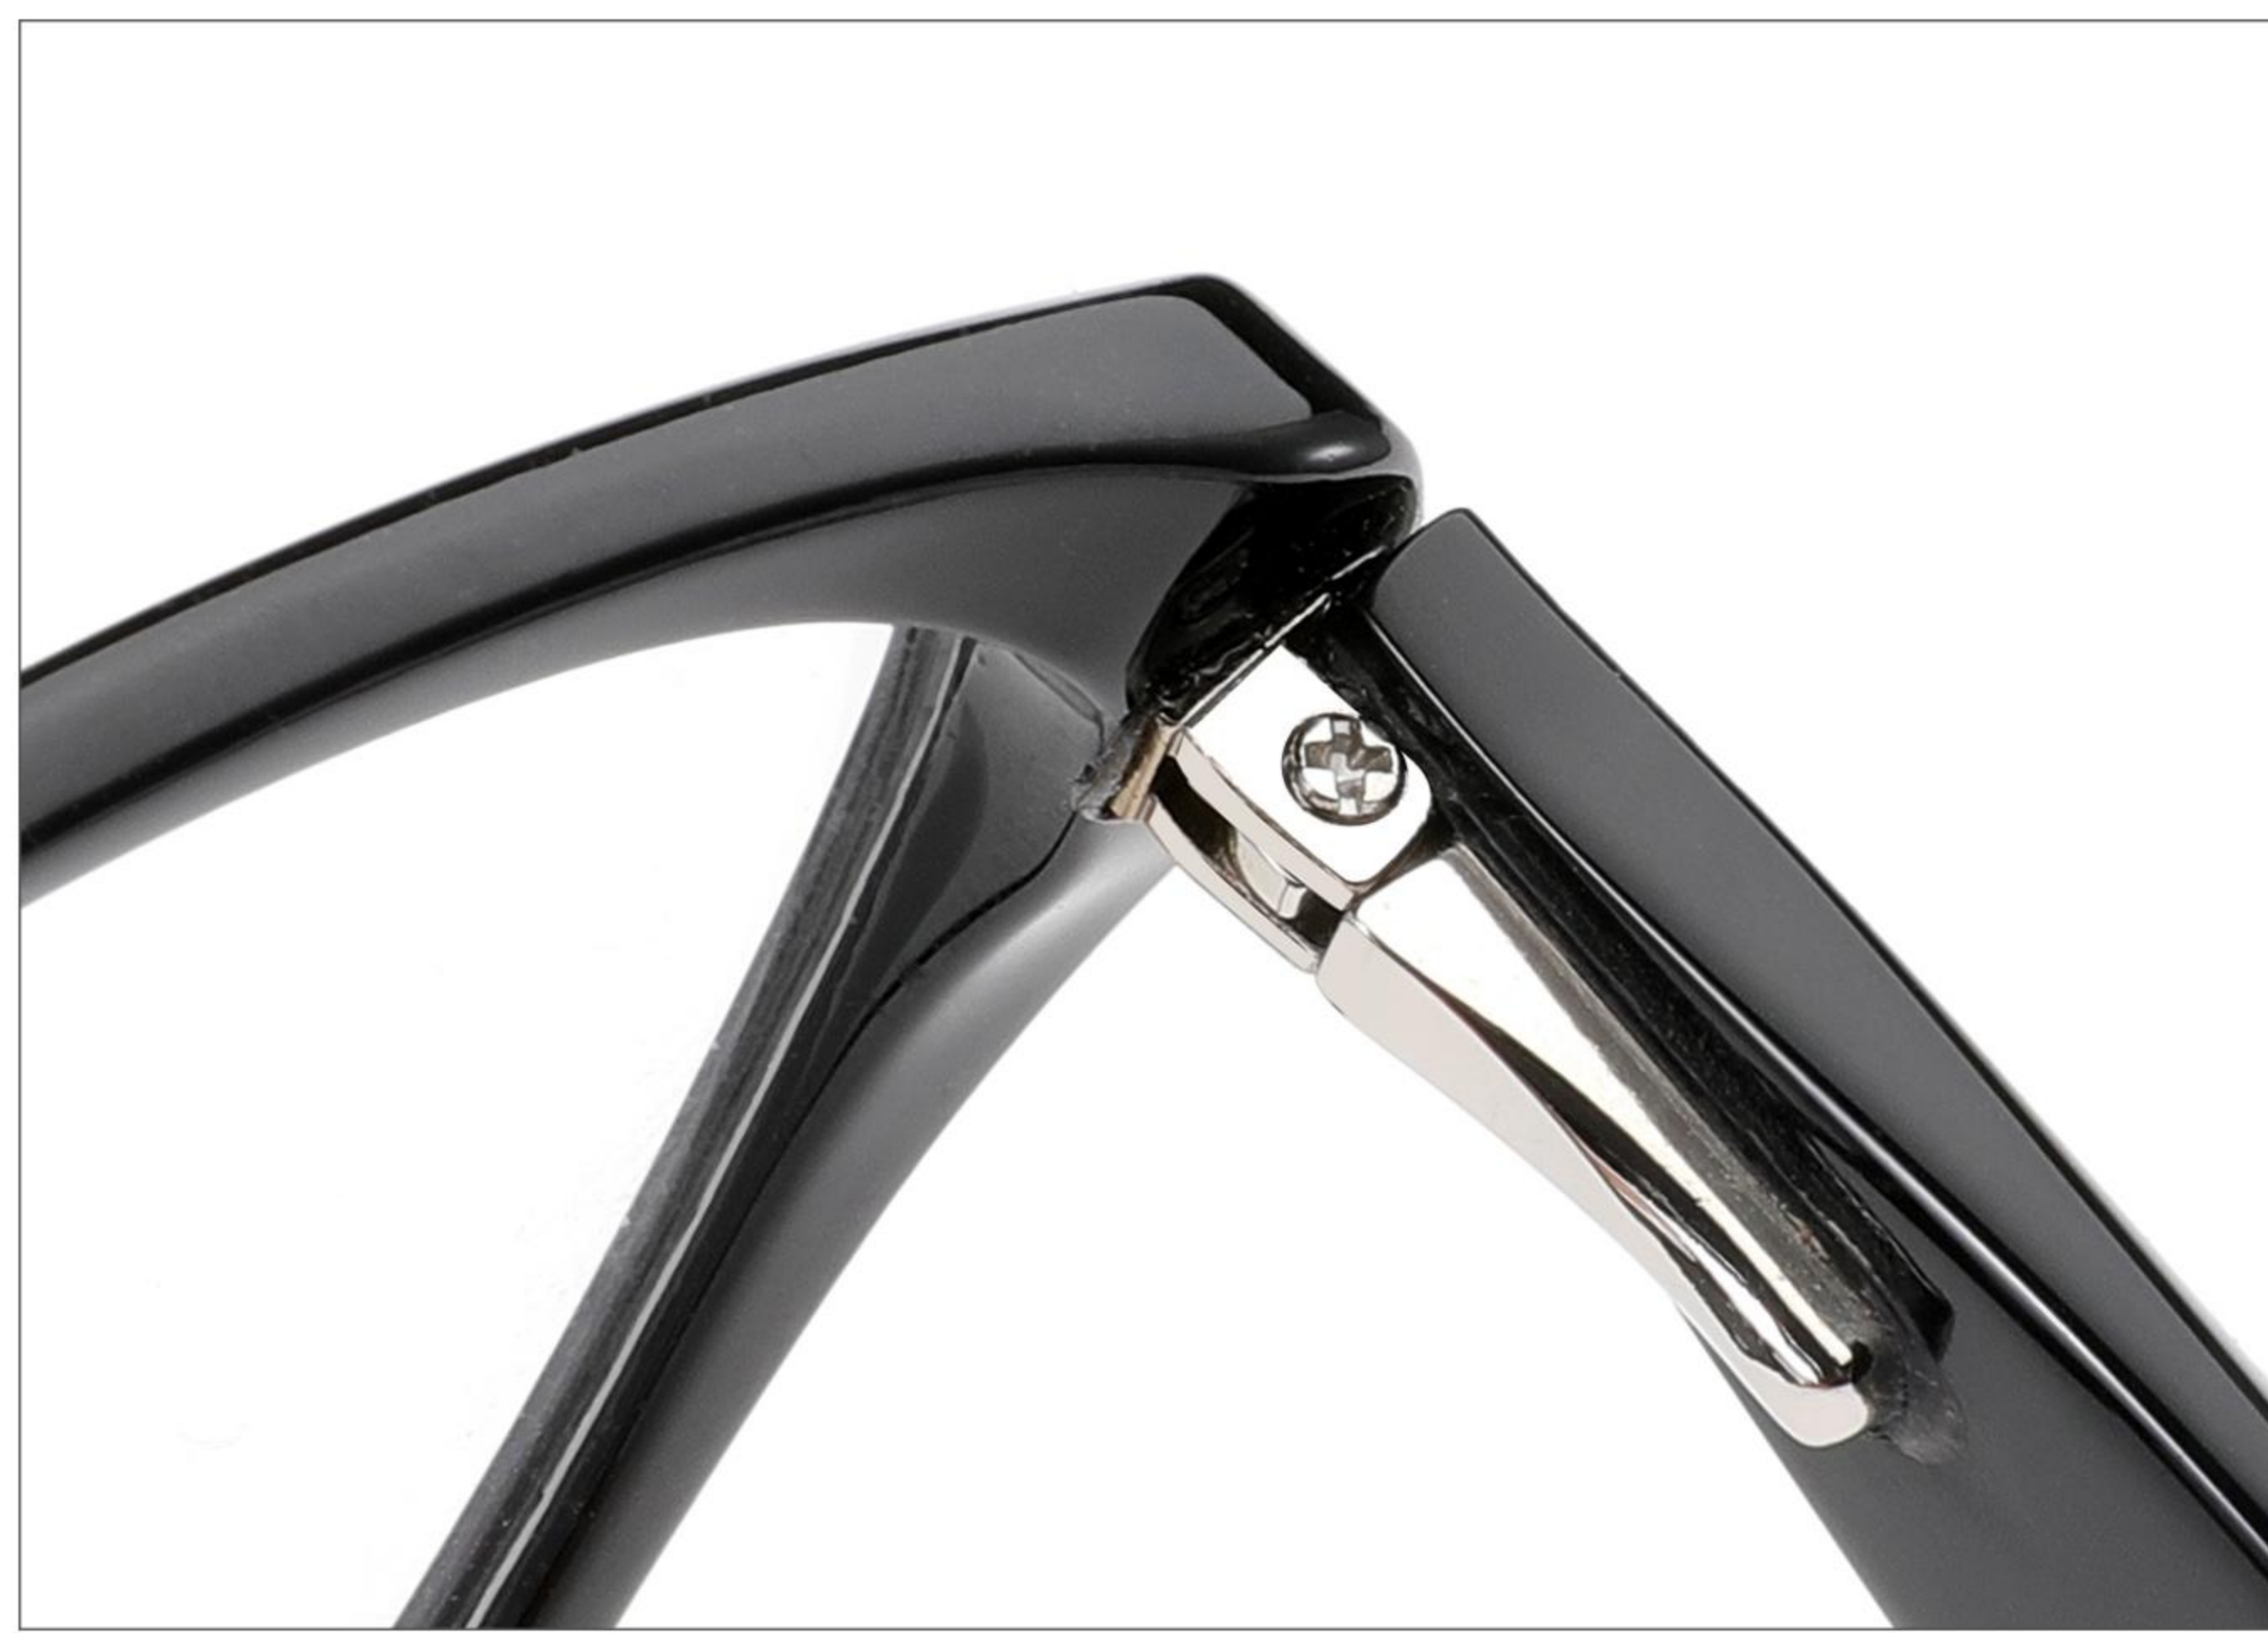

THE LATEST STYLE

CRAFT FOOT

MODEL:RY202625

SIZE: 53-17-145

MATERIAL:TR

COLOR DISPLAY