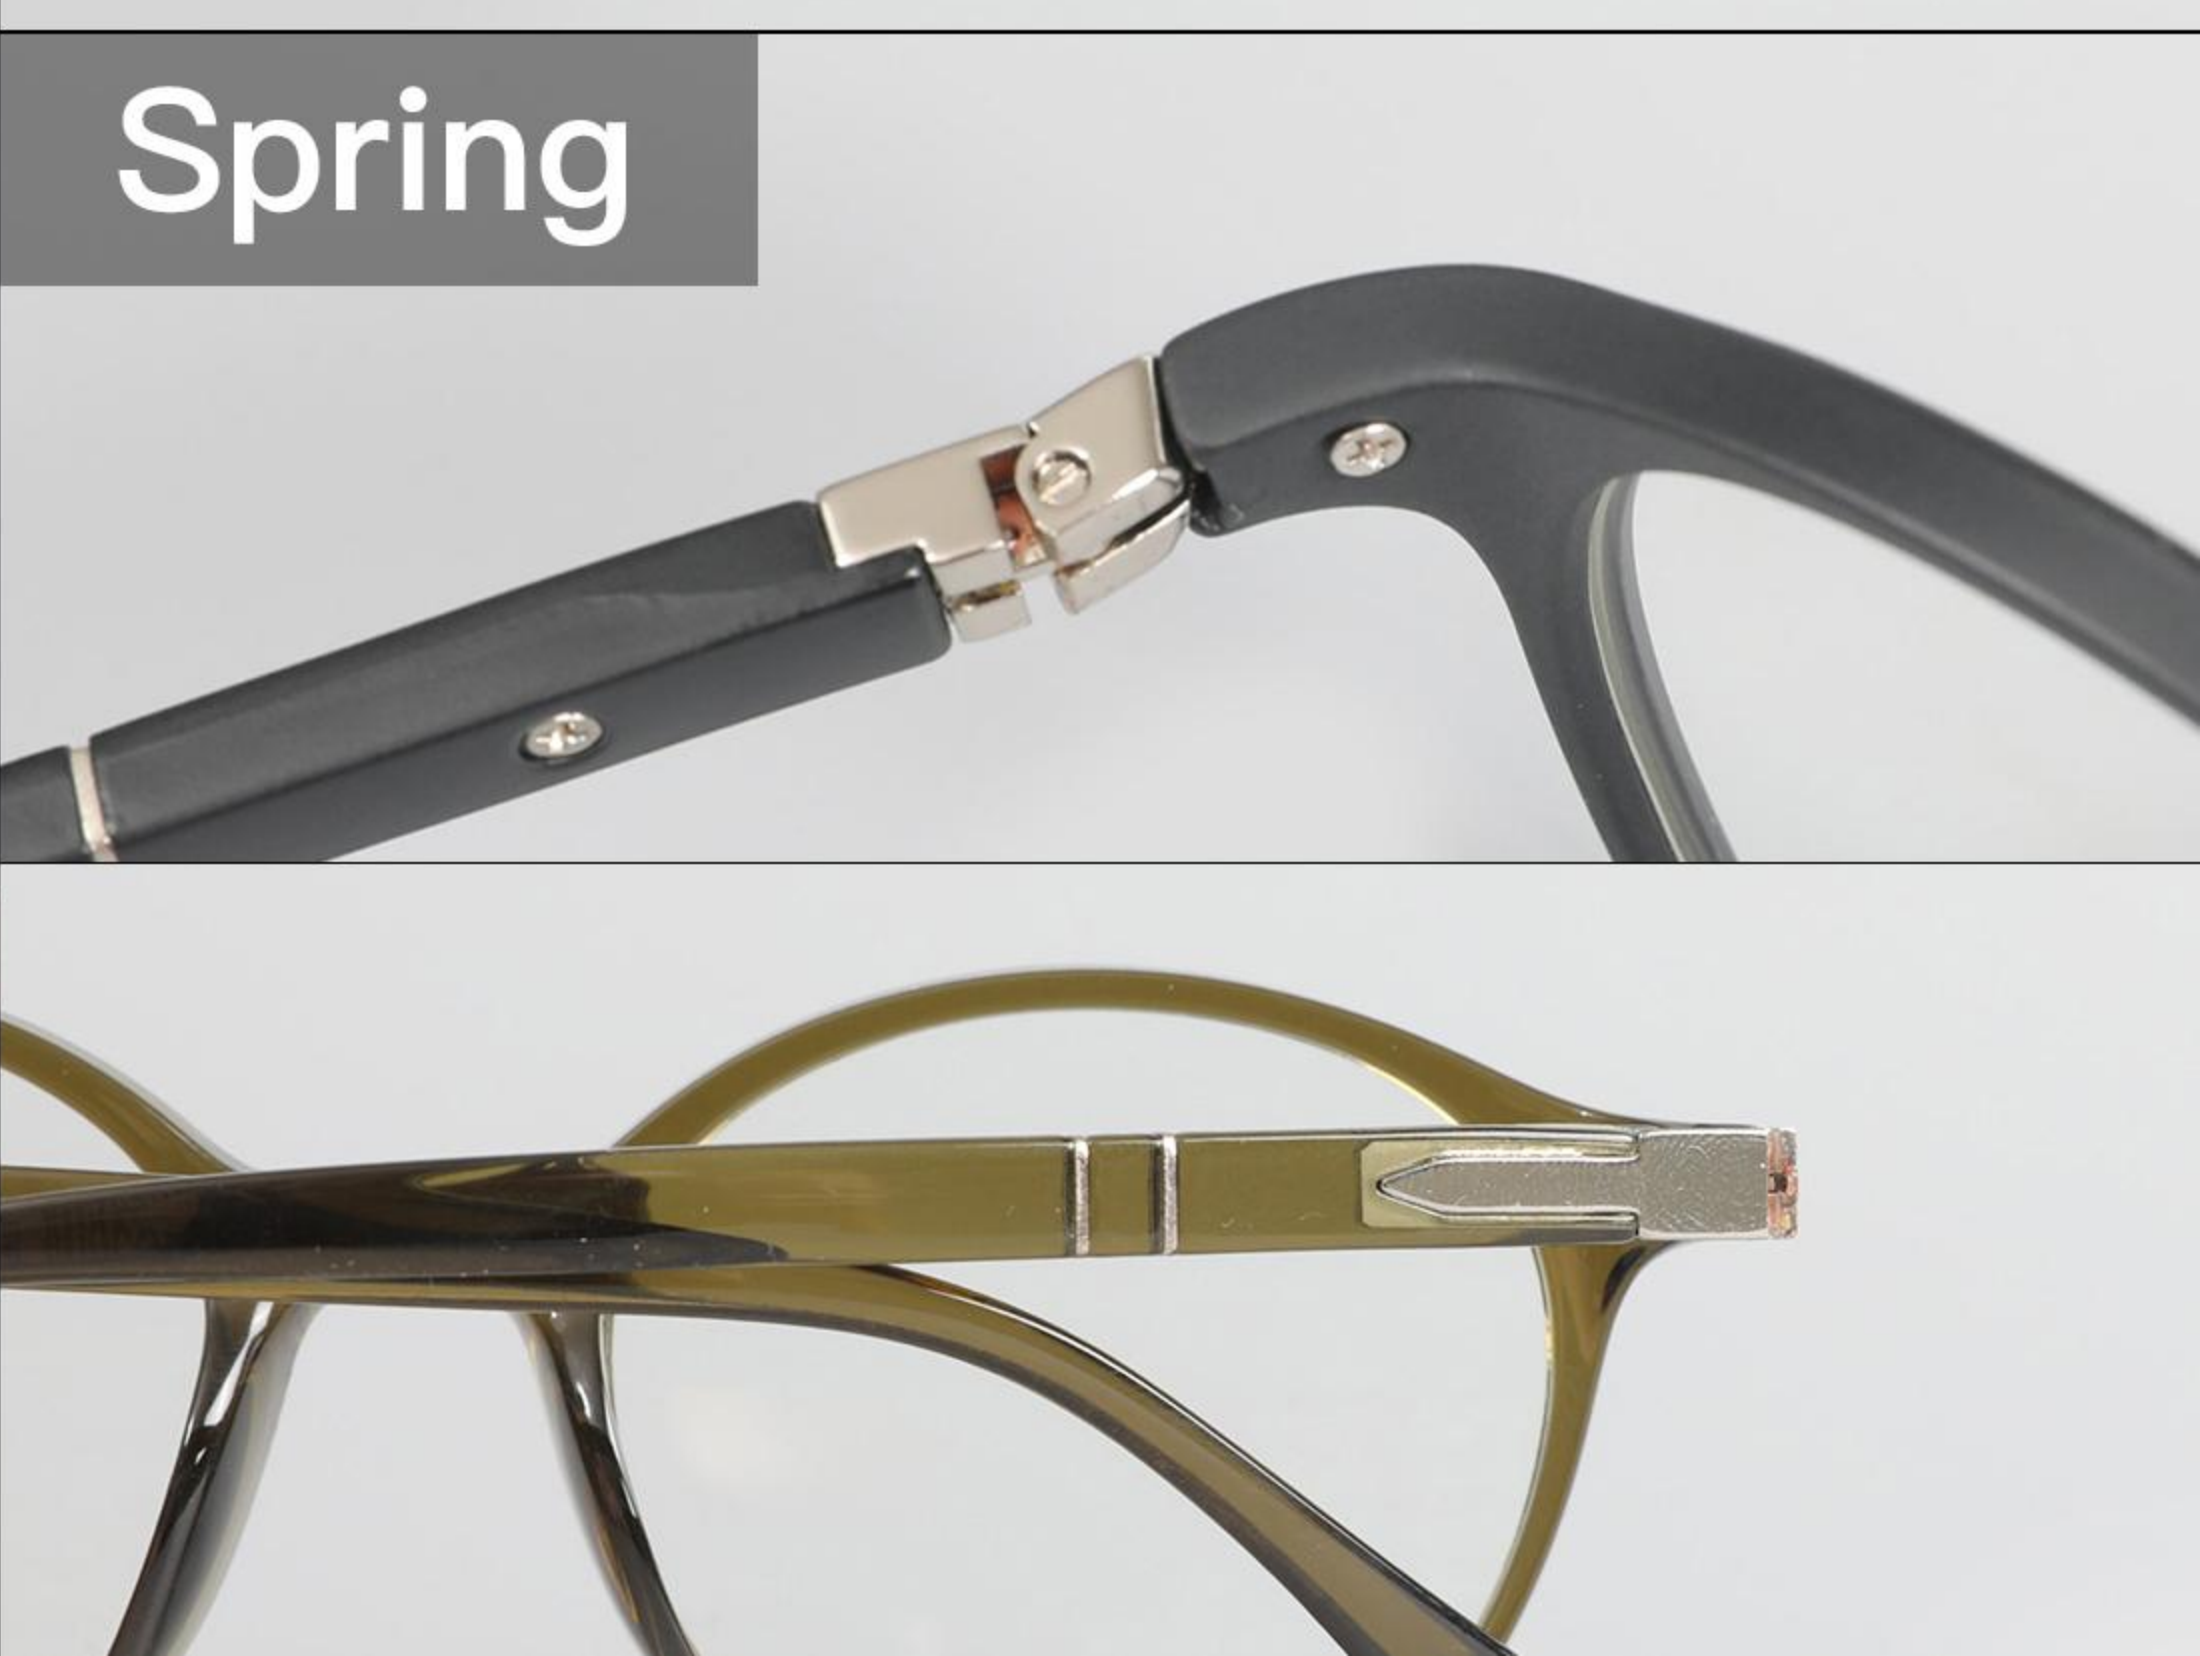

TR3004

48mm

20mm

140mm

Spring