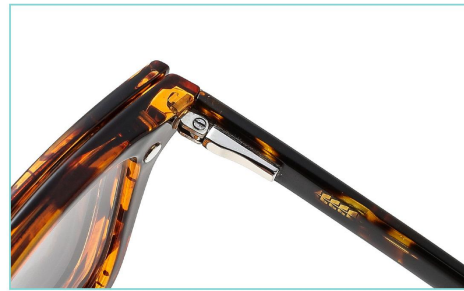

MATERIAL: TR-90
MODEL: PY11001
SIZE: 49□20-140

DETAIL DESIGN

Acetate Glasses legs

COLOR DISPLAY

C1.Black

C2.Demi

C3.Gray

C4.Gray

C5.L.Brown

C6.Clear

C7.Red

MATERIAL: TR-90
MODEL: PY11002
SIZE: 54□16-143

DETAIL DESIGN

Acetate Glasses legs

COLOR DISPLAY

C1.Black

C2.Gray

C3.Gray

C4.Brown

C5.Green

C6.Red

C7.Clear

MATERIAL: TR-90
MODEL: PY11003
SIZE: 50□19-145

DETAIL DESIGN

Acetate Glasses legs

COLOR DISPLAY

C1.Black

C2.Demi

C3.Gray

C4.Blue

C5.Brown

C6.Clear