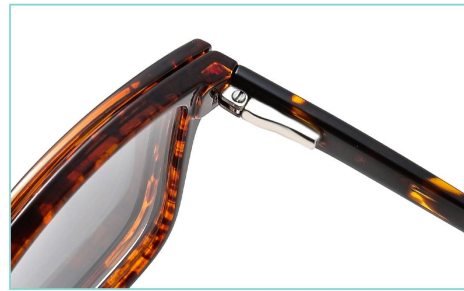

Acetate Glasses legs

COLOR DISPLAY

C1.Black

C2.Demi

C3.Gray

C4.Blue

C5.Brown

C6.Clear

C7.Black

MATERIAL: TR-90
MODEL: PY11004
SIZE: 50□19-145

DETAIL DESIGN

Acetate Glasses legs

COLOR DISPLAY

C1.Black

C2.Demi

C3.Gray

C4.Blue

C5.Brown

C6.Clear

C7.Black

MATERIAL: TR-90
MODEL: PY11005
SIZE: 54□17-145

DETAIL DESIGN

Acetate Glasses legs

COLOR DISPLAY

DETAIL DESIGN

Acetate Glasses legs

COLOR DISPLAY

C1.Black

C2.Black

C3.Gray.Pink

C4.Brown

C5.Purple