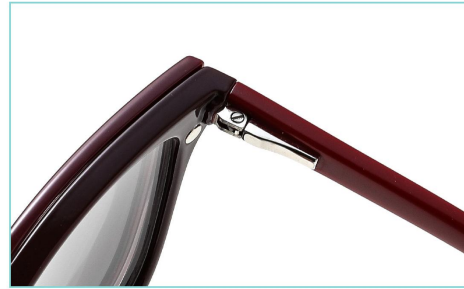

MATERIAL: TR-90
MODEL: PY11001
SIZE: 49□20-140

DETAIL DESIGN

Acetate Glasses legs

COLOR DISPLAY

C1.Black

C2.Demi

C3.Gray

C4.Gray

C5.L.Brown

C6.Clear

C7.Red

MATERIAL: TR-90
MODEL: PY11002
SIZE: 54□16-143

DETAIL DESIGN

Acetate Glasses legs

COLOR DISPLAY

C1.Black

Acetate Glasses legs

COLOR DISPLAY

C1.Black

C2.Demi

C3.Gray

C4.Blue

C5.Brown

C6.Clear

C7.Black

MATERIAL: TR-90
MODEL: PY11004
SIZE: 50□19-145

DETAIL DESIGN

Acetate Glasses legs

COLOR DISPLAY

C1.Black

C2.Demi

C3.Gray