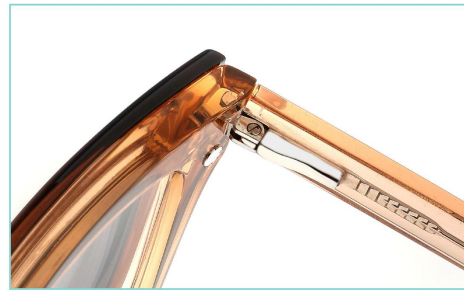

C5.L.Brown

C6.Clear

C7.Red

MATERIAL: TR-90
MODEL: PY11002
SIZE: 54□16-143

DETAIL DESIGN

Acetate Glasses legs

COLOR DISPLAY

C1.Black

Acetate Glasses legs

COLOR DISPLAY

C1.Black

C2.Demi

C3.Gray

C4.Blue

C5.Brown

C6.Clear

C7.Black

MATERIAL: TR-90
MODEL: PY11004
SIZE: 50□19-145

DETAIL DESIGN

Acetate Glasses legs

COLOR DISPLAY

C1.Black

C2.Demi

C3.Gray

C4.Blue

C5.Brown

C6.Clear

C7.Black

MATERIAL: TR-90
MODEL: PY11005
SIZE: 54□17-145

DETAIL DESIGN

Acetate Glasses legs

COLOR DISPLAY