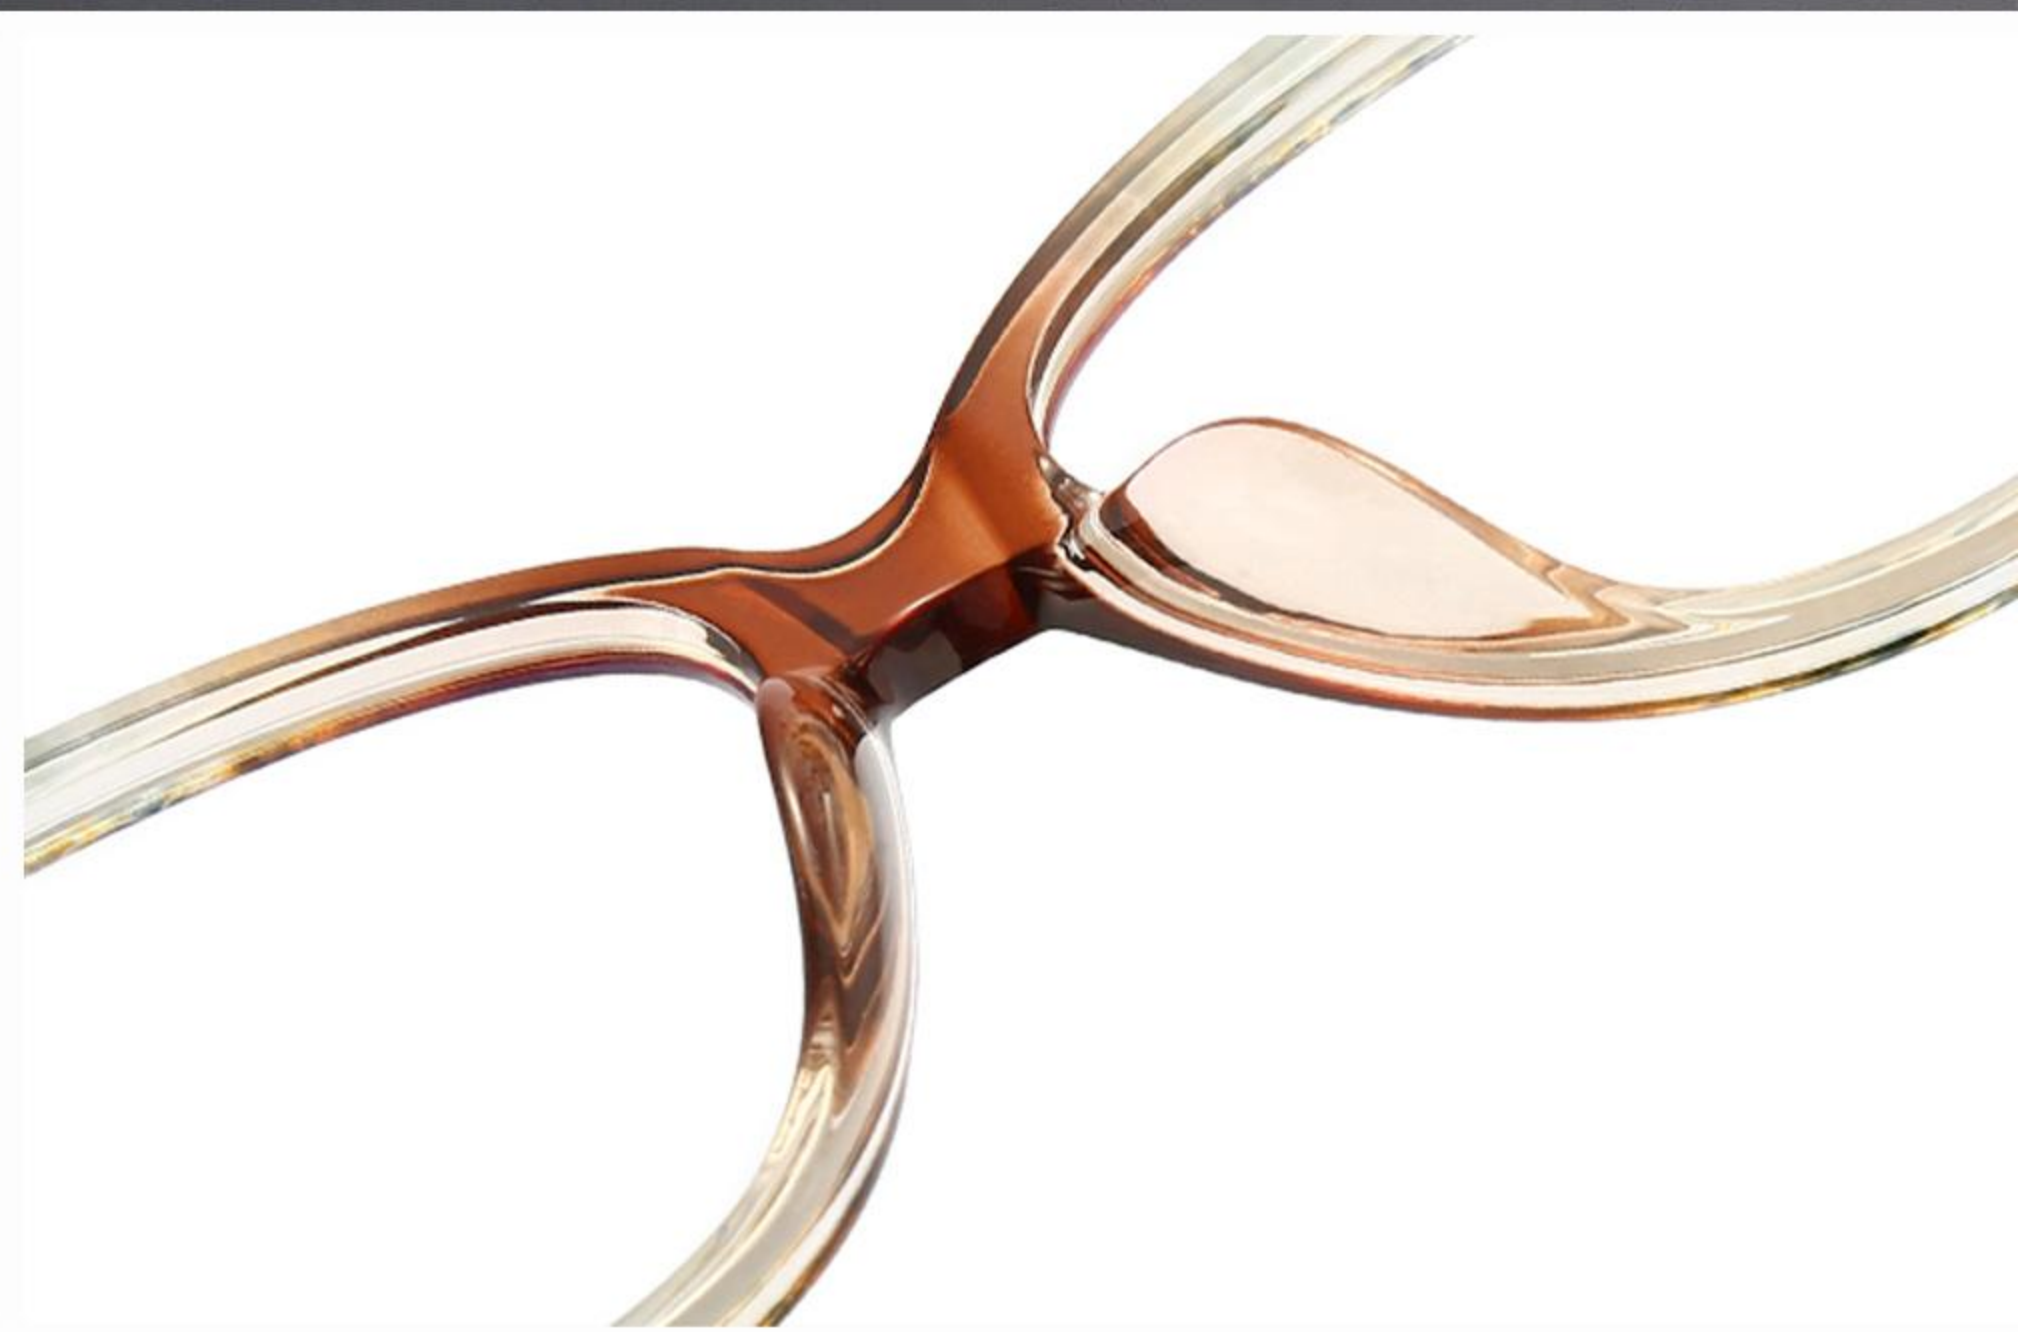

C 4

C 5

C 6

MODEL: 7010

FRAME MATERIAL: TR

WEIGHT: 21.1

lens height

50 MM