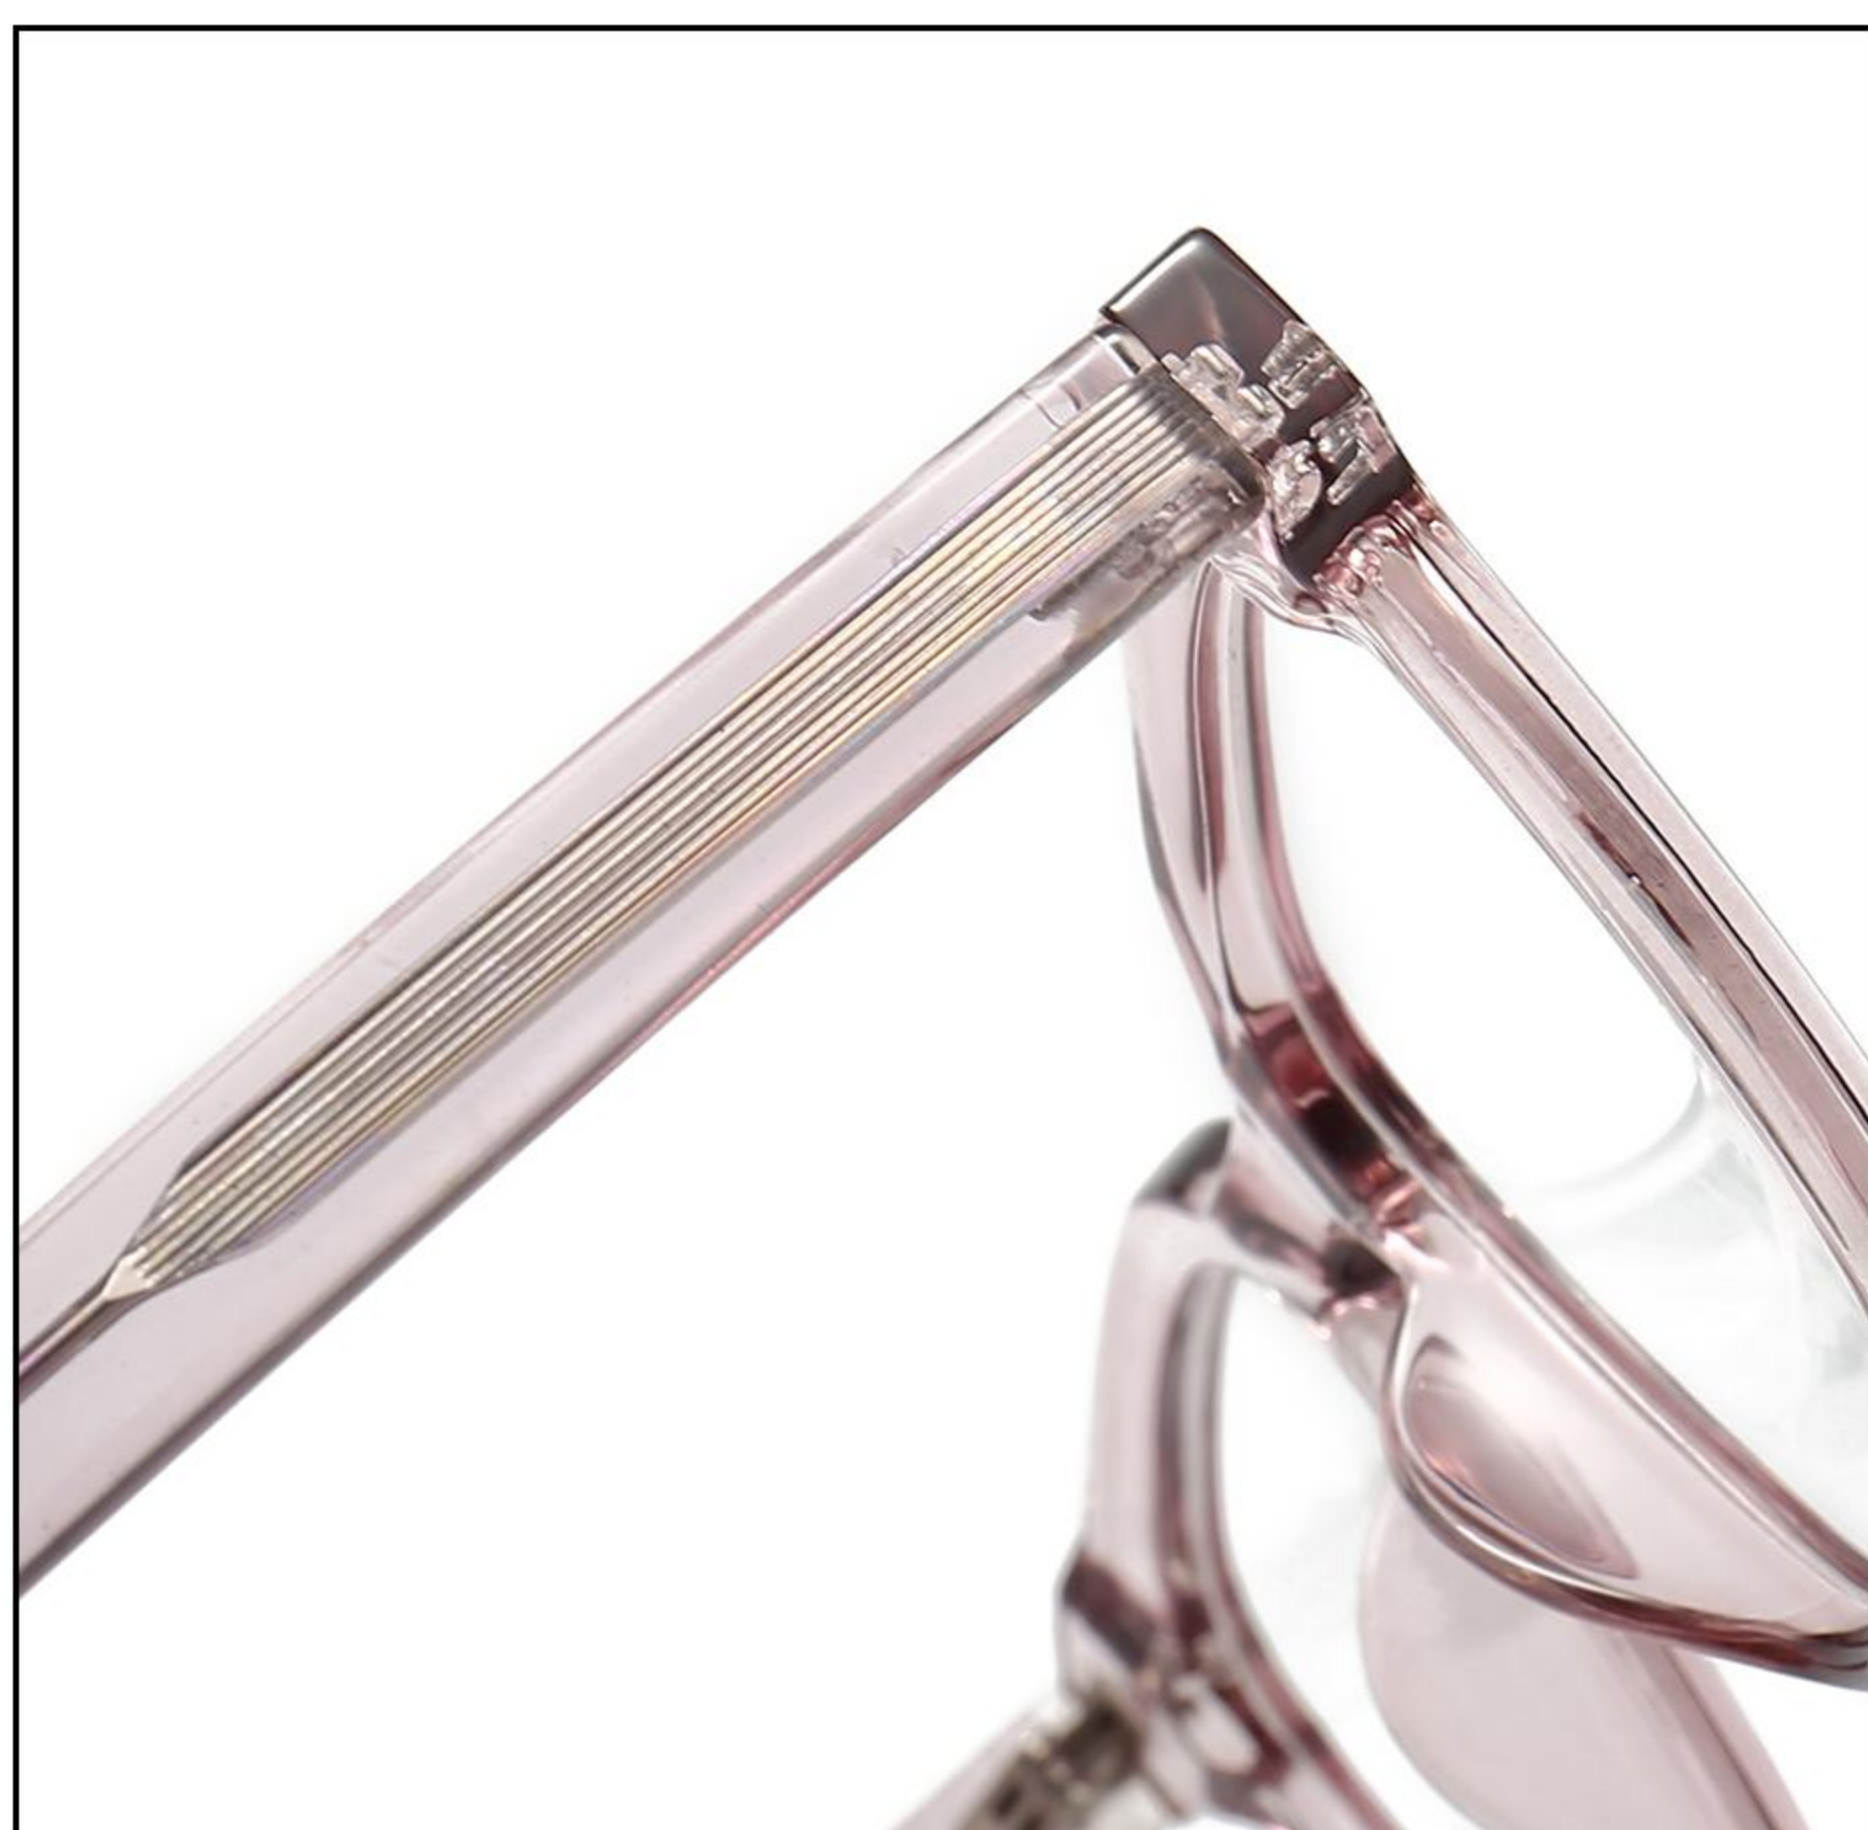

MODEL:7011

FRAME MATERIAL: TR

WEIGHT: 29.0G

lens height

50mm

lens width

53mm

bridge width

20mm

frame width

145mm

leg length

145mm

C2/TRANSPARENT

C3/GREY

C5/YELLOW

C7/PURPLE