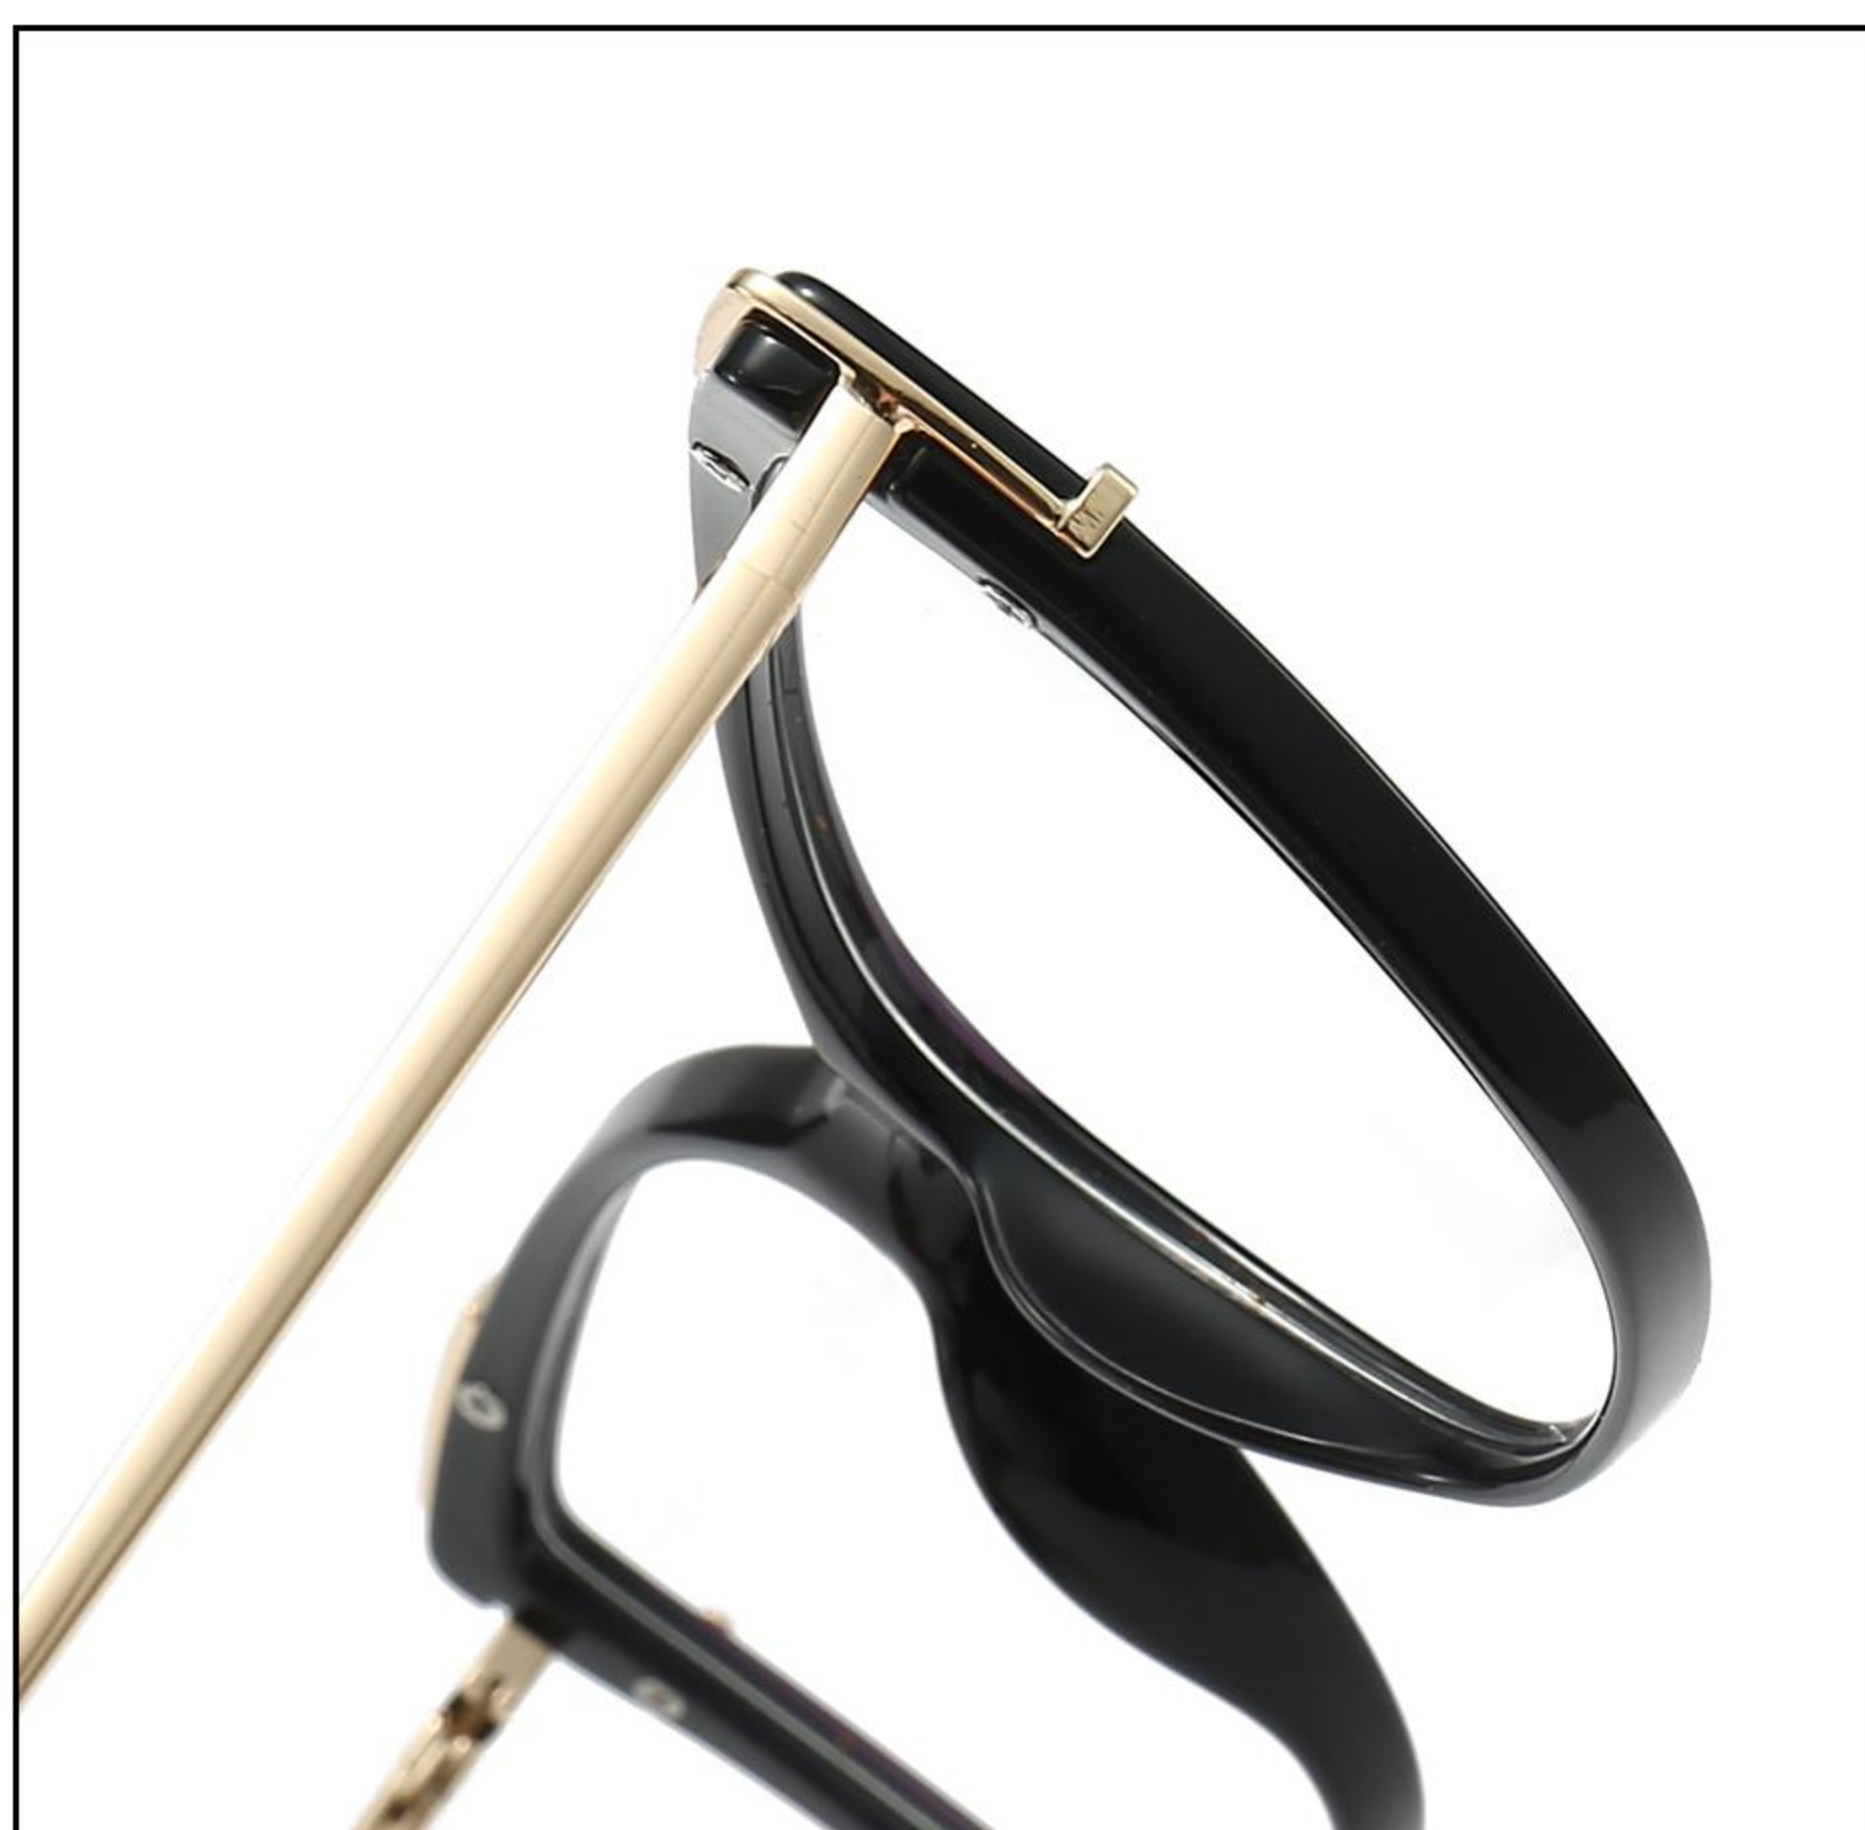

FRAME MATERIAL: TR+METAL

WEIGHT: 20.7G

lens height

49mm

lens width

51mm

bridge width

19mm

frame width

140mm

leg length

145mm

C1/BLACK

C2/TEA

C3/GREEN

C5/HAWKSBILL

C6/GRAY

MODEL:95708

FRAME MATERIAL: TR+METAL

WEIGHT: 24.1G

lens height

49mm

lens width

56mm