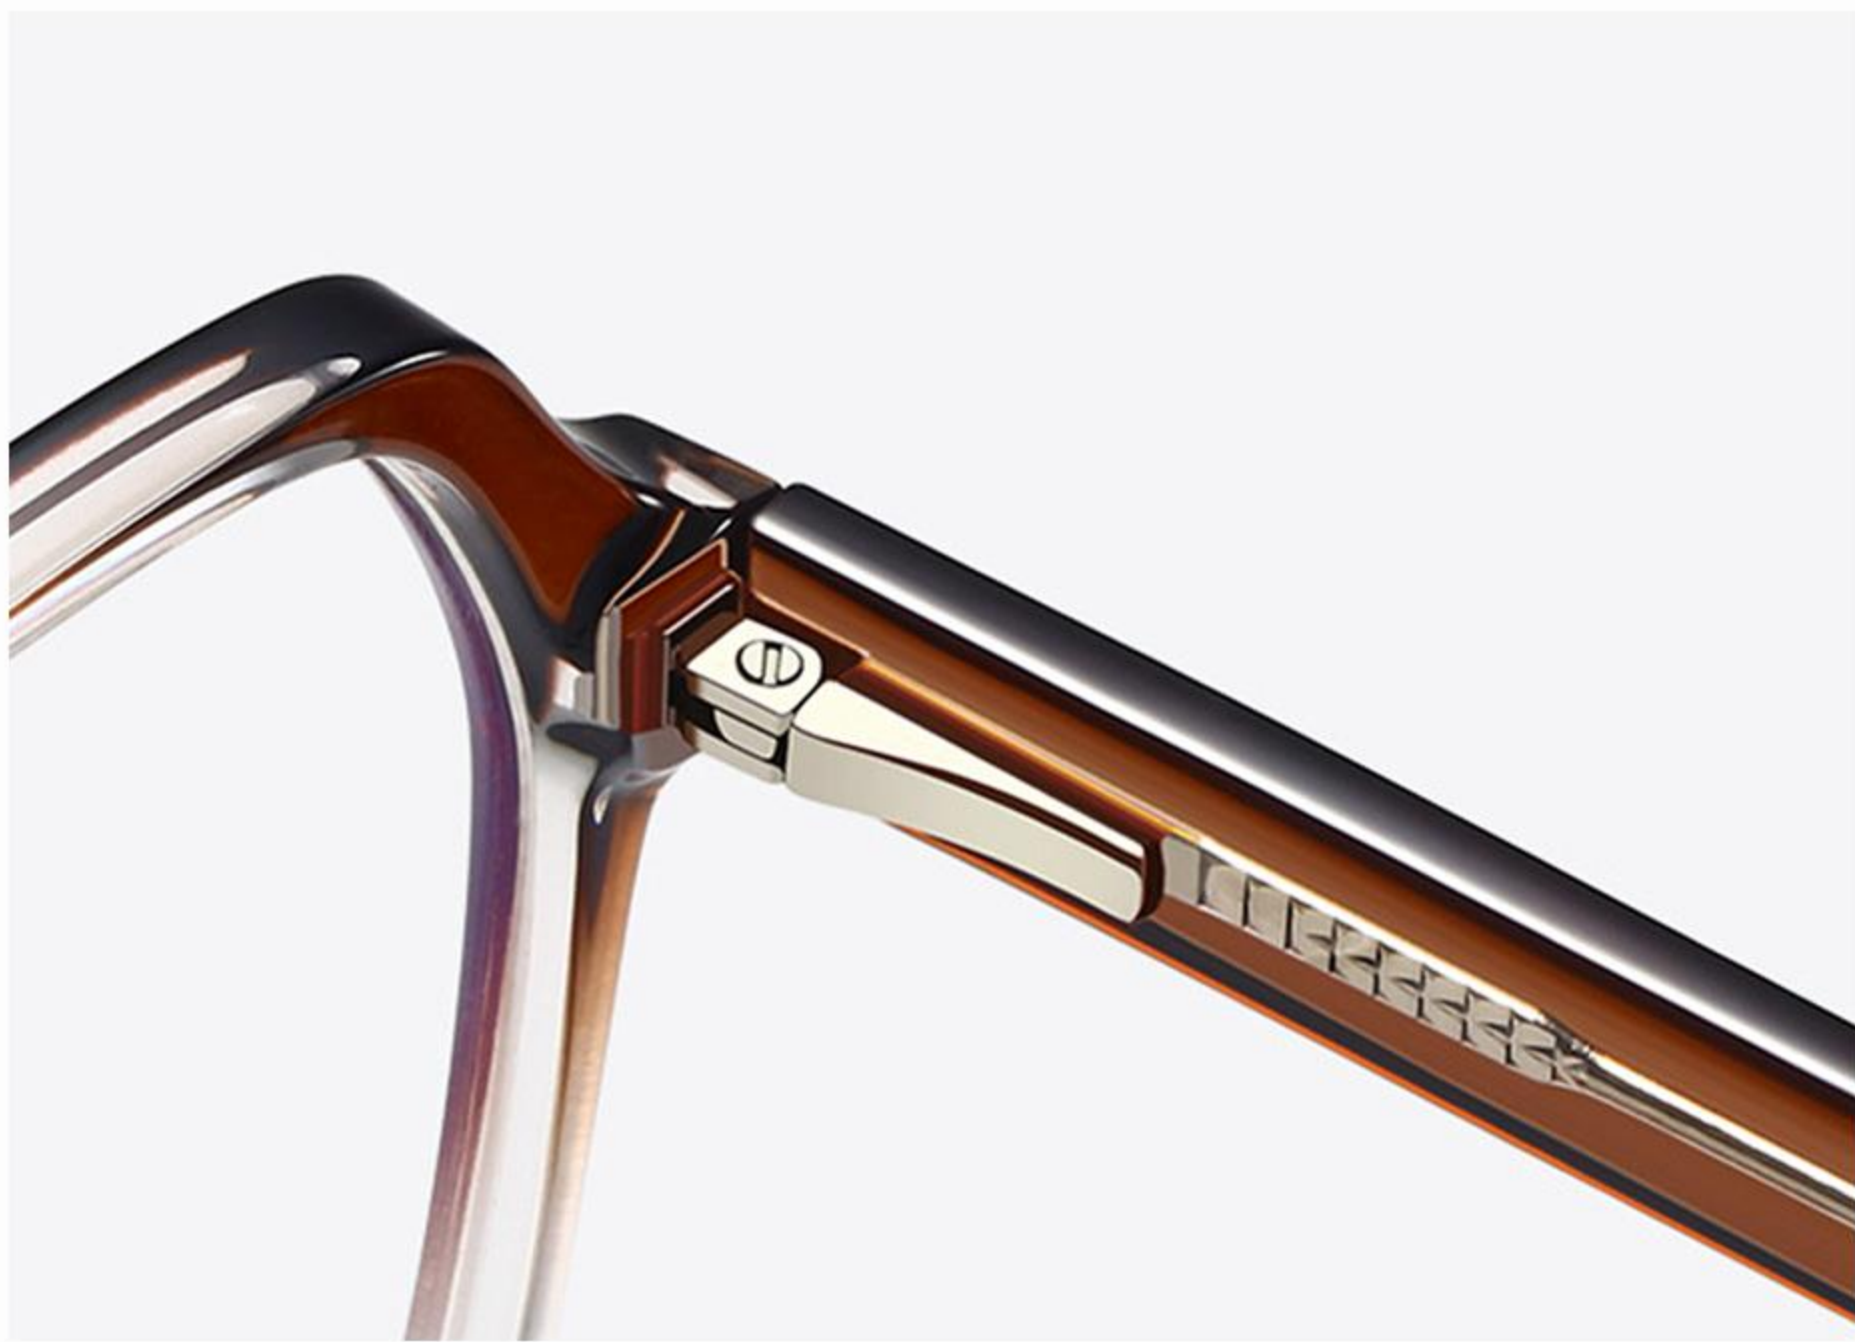

C 2

C 3

C 4

C 5

C 6

MODEL: 7008

FRAME MATERIAL: TR

WEIGHT: 19.6