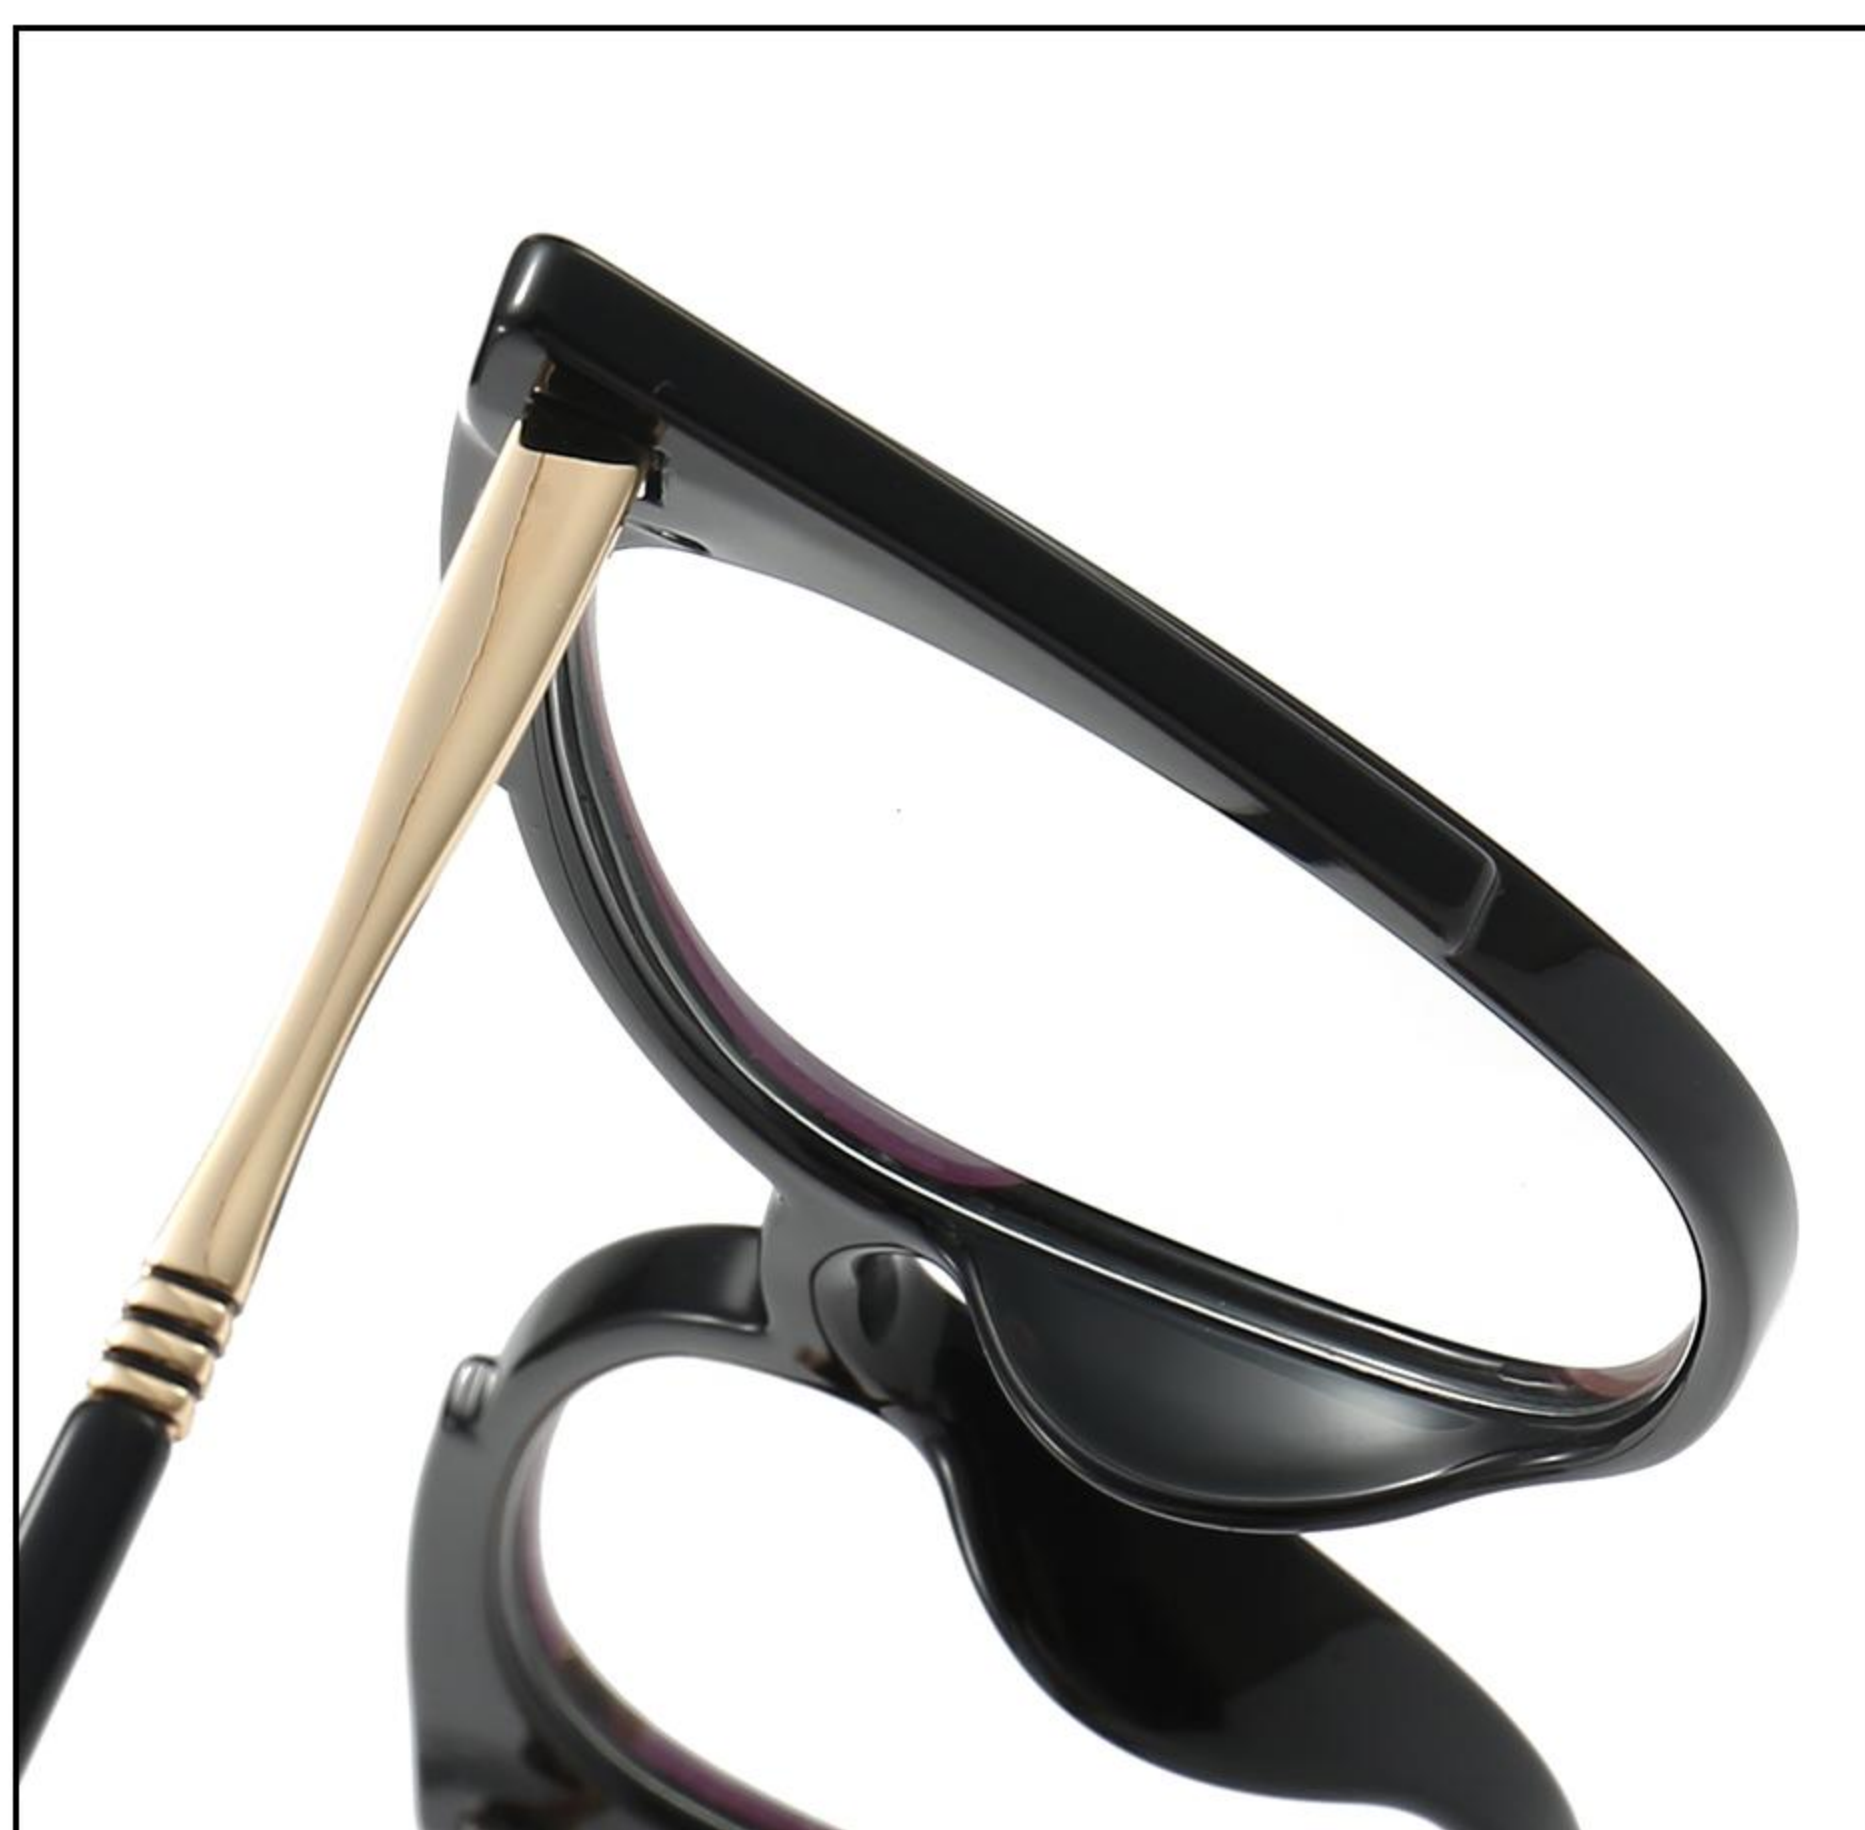

leg length

145mm

C1/BLACK

C2/TEA

C3/HAWKSBILL

C4/GRAY

C6/CHAMPAGNE

MODEL:7125

FRAME MATERIAL: TR+METAL

WEIGHT: 20.7G

lens height

49mm

lens width

51mm

bridge width

19mm