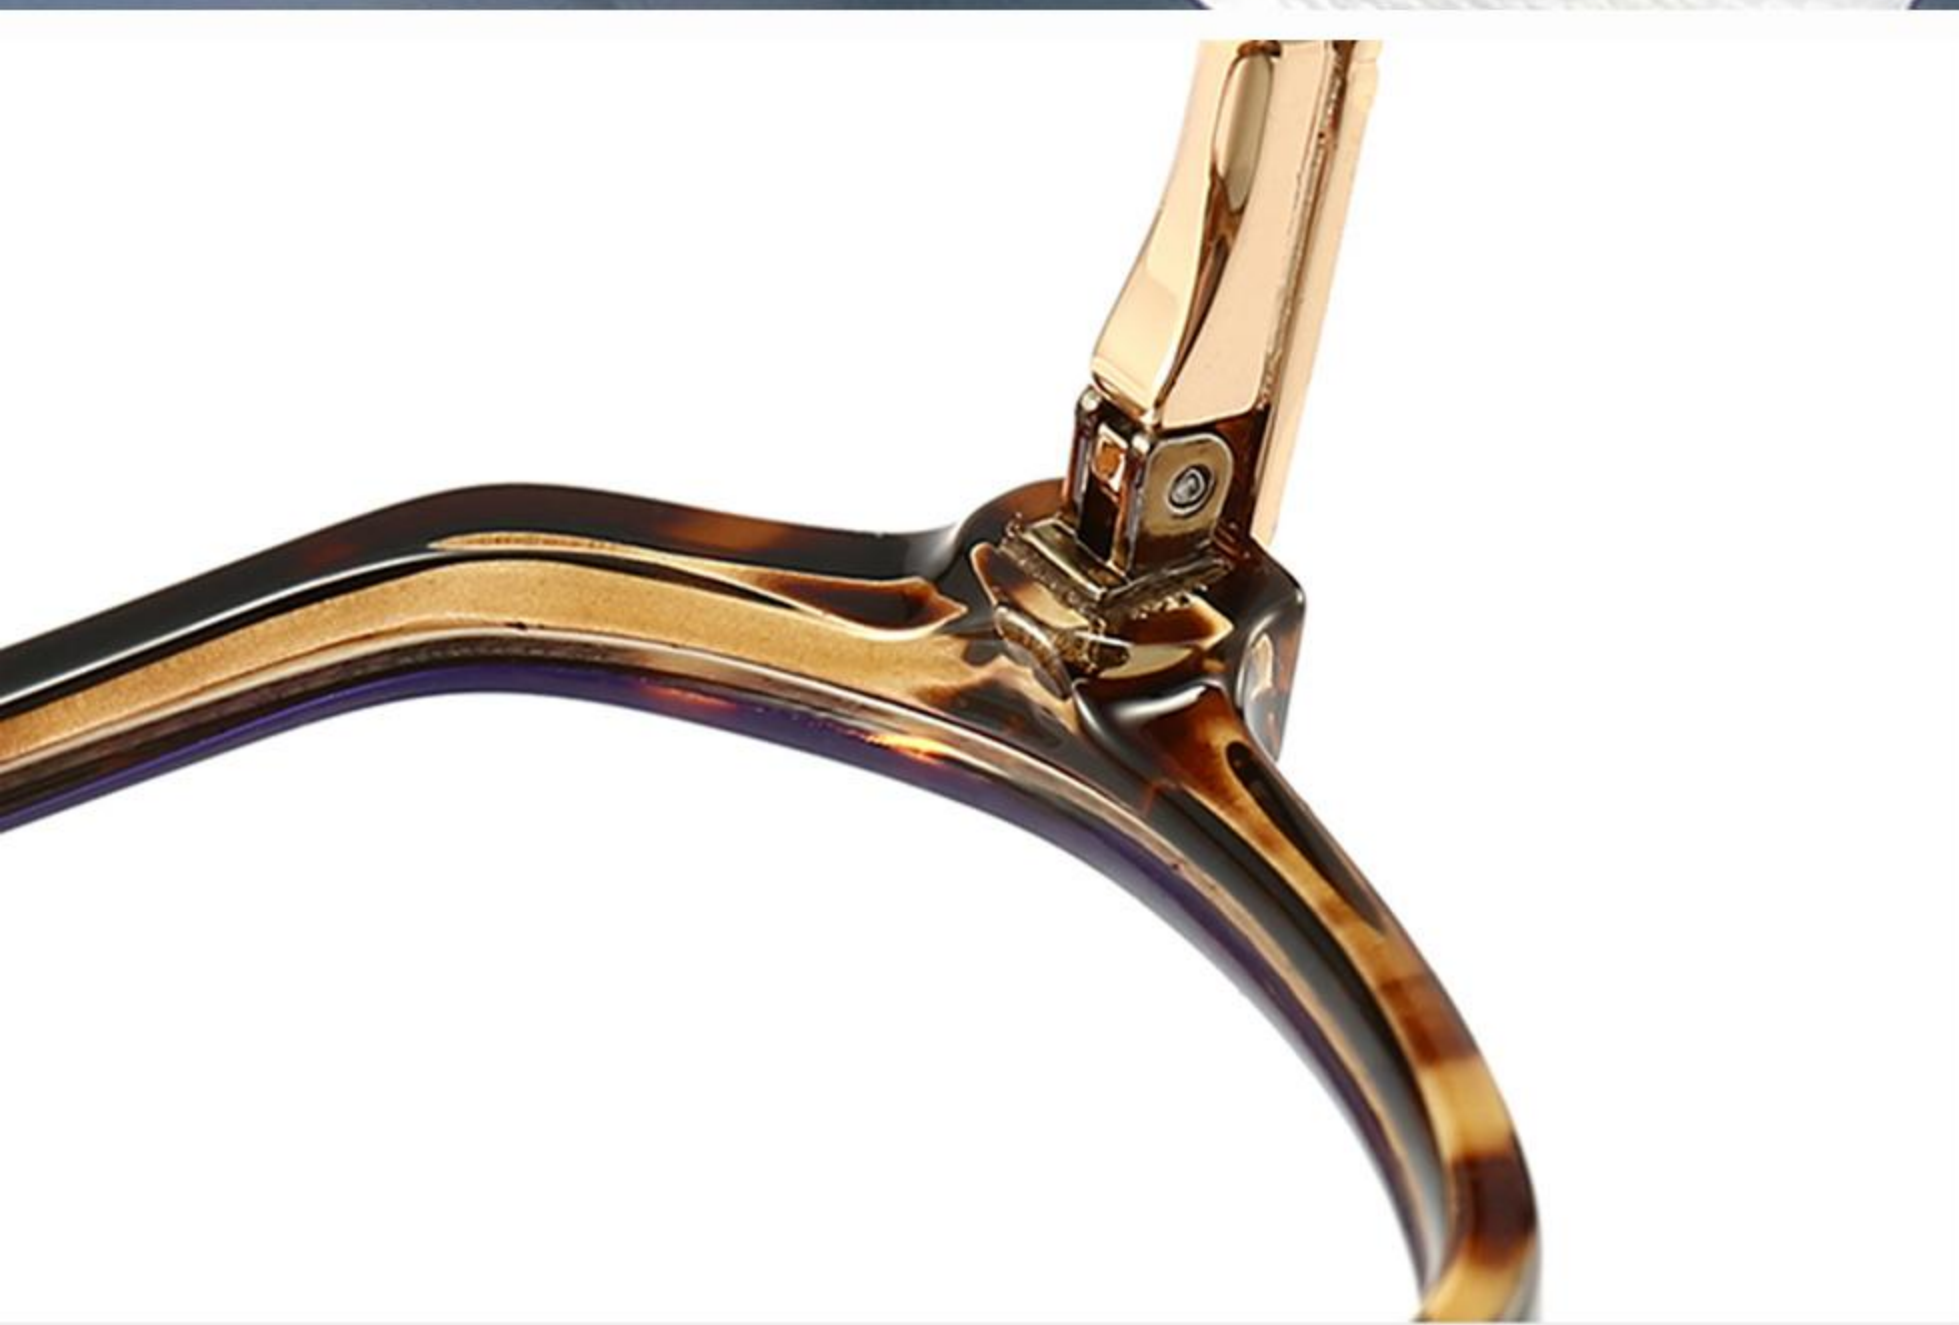

MODEL: 7102

FRAME MATERIAL: TR

WEIGHT: 17

lens height

54 MM

lens width

55 MM

bridge width

16 MM

frame width

139 MM

leg length

145 MM

C 1

C 2

C 3

C 4

C 5

C 6