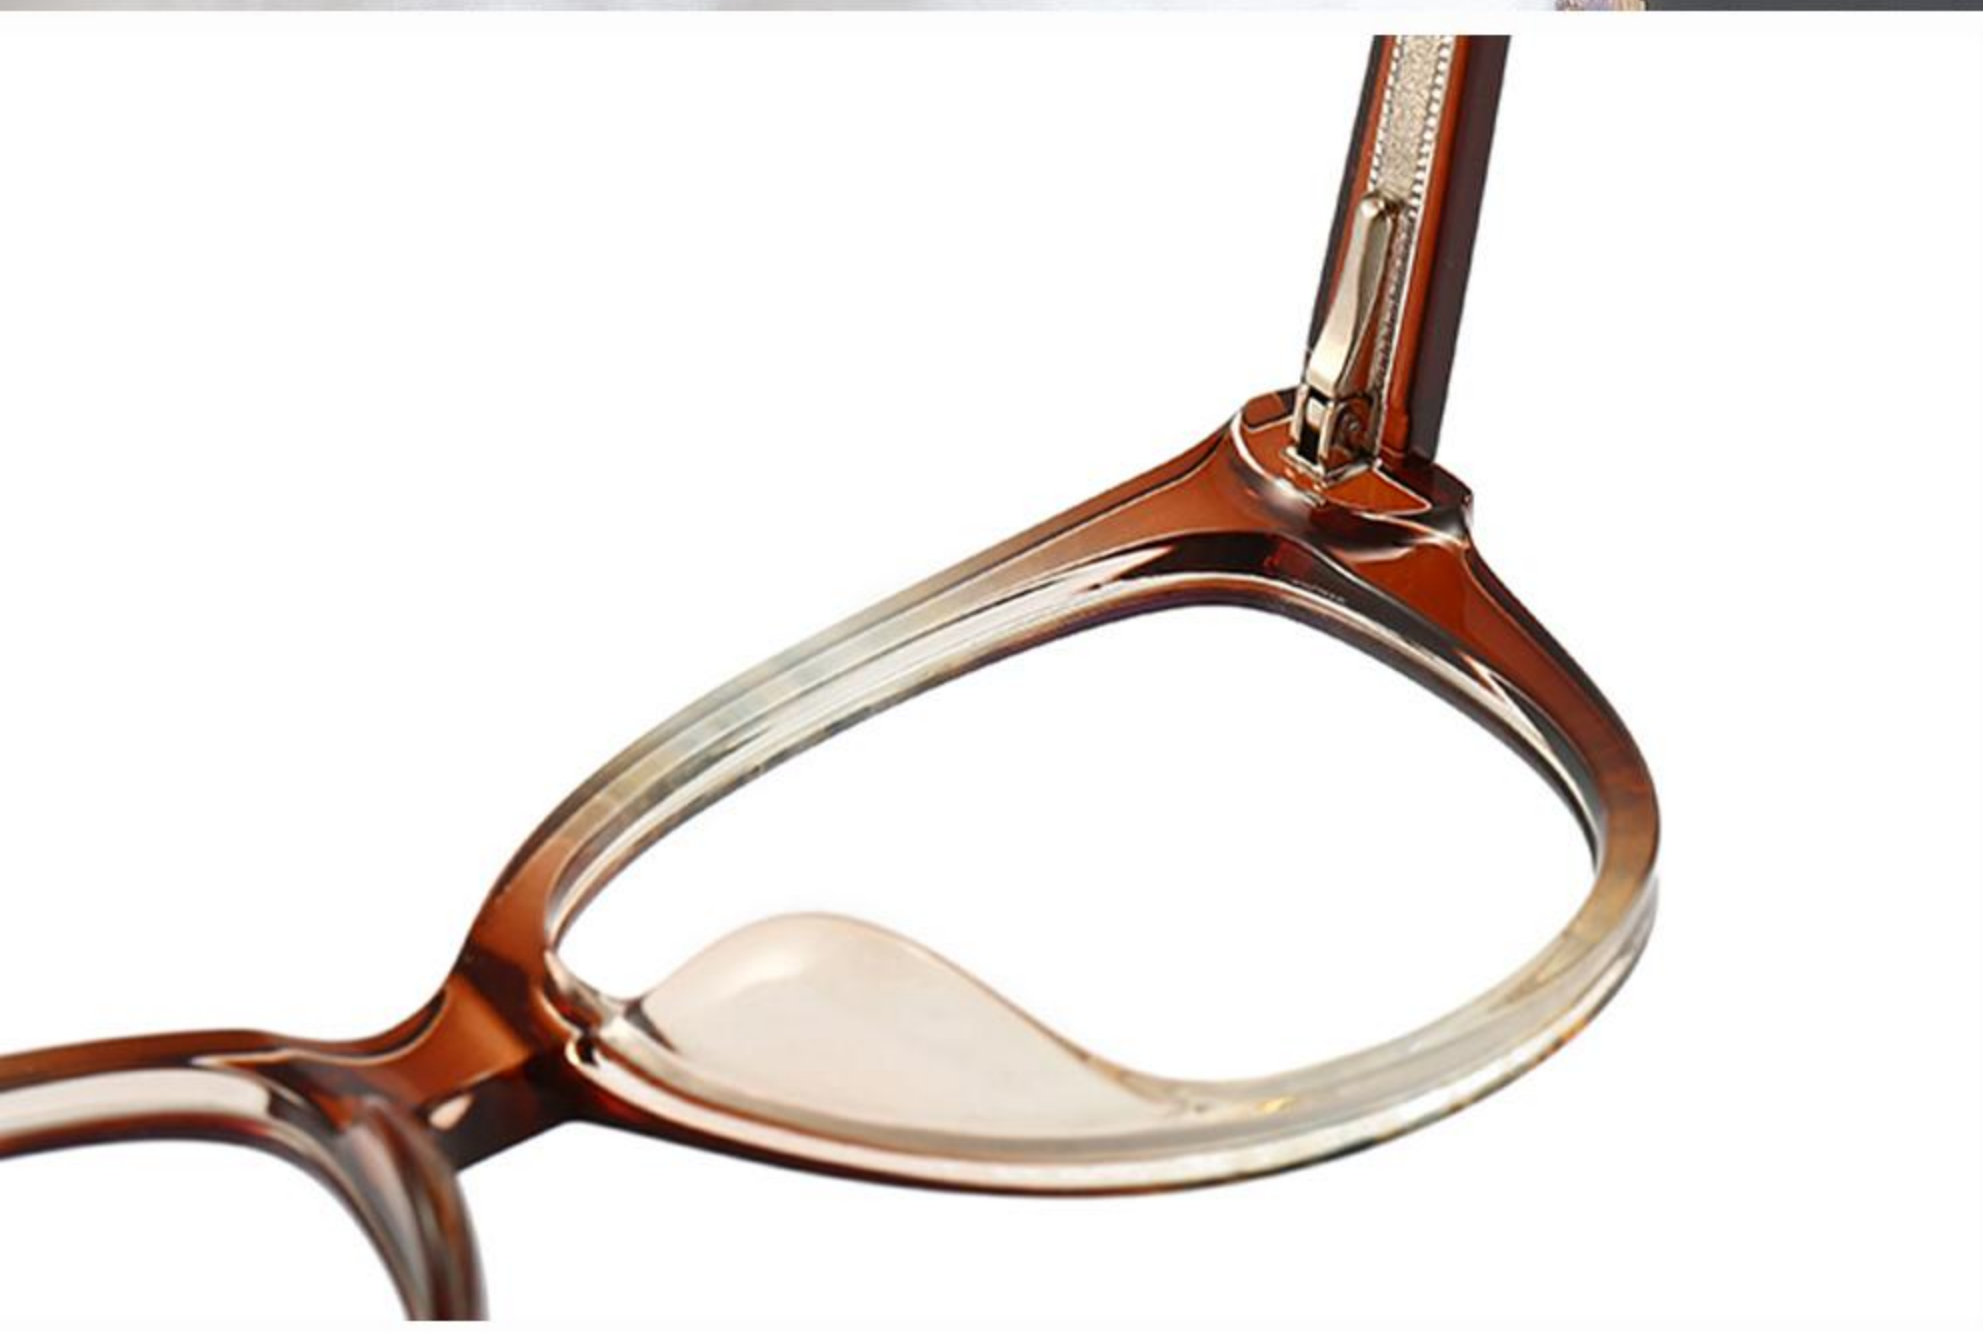

C 4

C 5

C 6

MODEL: 7010

FRAME MATERIAL: TR

WEIGHT: 21.1

lens height

50 MM