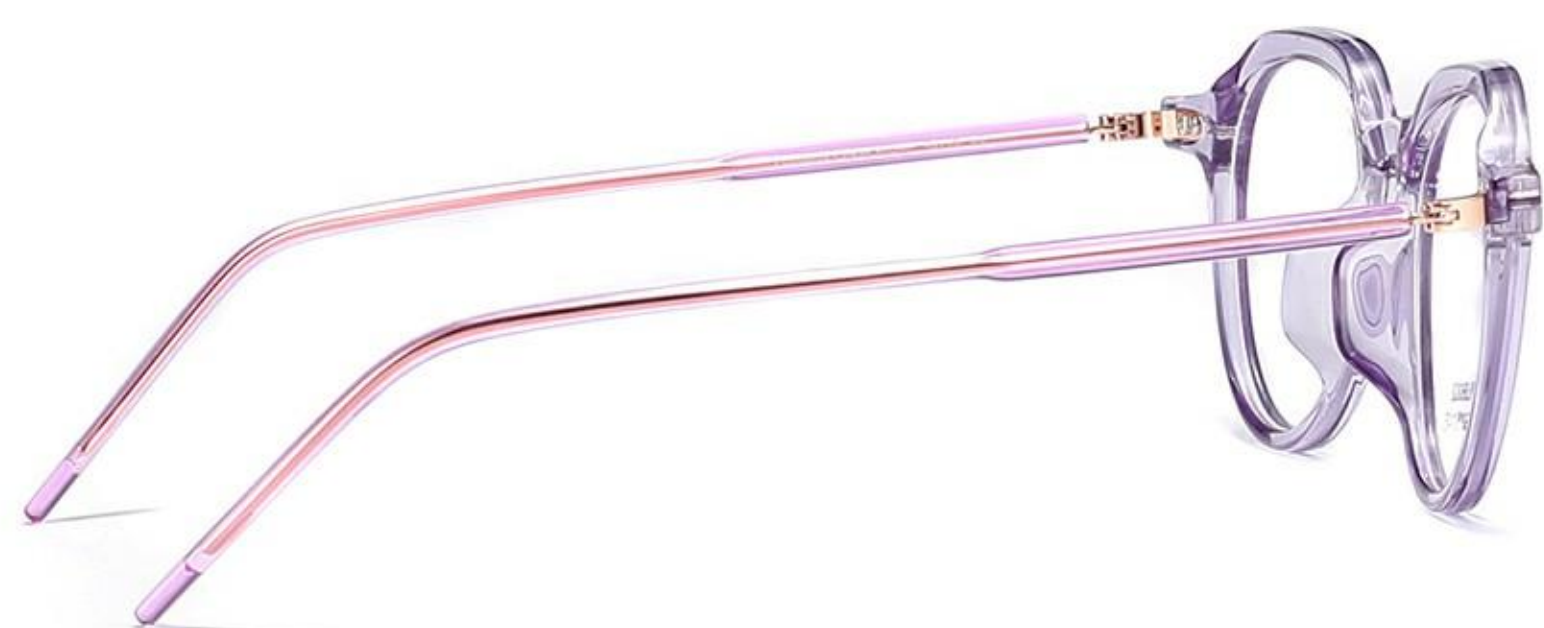

时尚金胶复古系列

Fashion retro Metal /TR series glasses

YL08001 53-18-146

C1 黑银
Blk/silver

C2 透明茶
Transparent brown

C3 透明咖
Transparent coffee

C4 透明绿
Transparent green

C5 透明紫
Transparent purple

C6 奶粉色
Milk pink

C7 奶白色
Milk white

时尚金胶复古系列

Fashion retro Metal /TR series glasses

YL08002 49-18-146

C1 黑银
Blk/silver

C2 黑玫金
Blk/rose gold

C3 咖色
Coffee

C4 透明灰
Transparent gray

C5 透明茶
Transparent brown

C6 透明紫
Transparent purple

C7 奶灰色
Milk gray

时尚金胶复古系列

Fashion retro Metal /TR series glasses

YL08003 49-19-146

C1 黑玫金
Blk/rose gold

C2 黑银
Blk/silver

C3 奶紫色
Milk purple

C4 奶咖色
Milk coffee

C5 透明茶
Transparent brown

C6 透明蓝
Transparent blue

C7 透明紫
Transparent purple

时尚金胶复古系列

Fashion retro Metal /TR series glasses