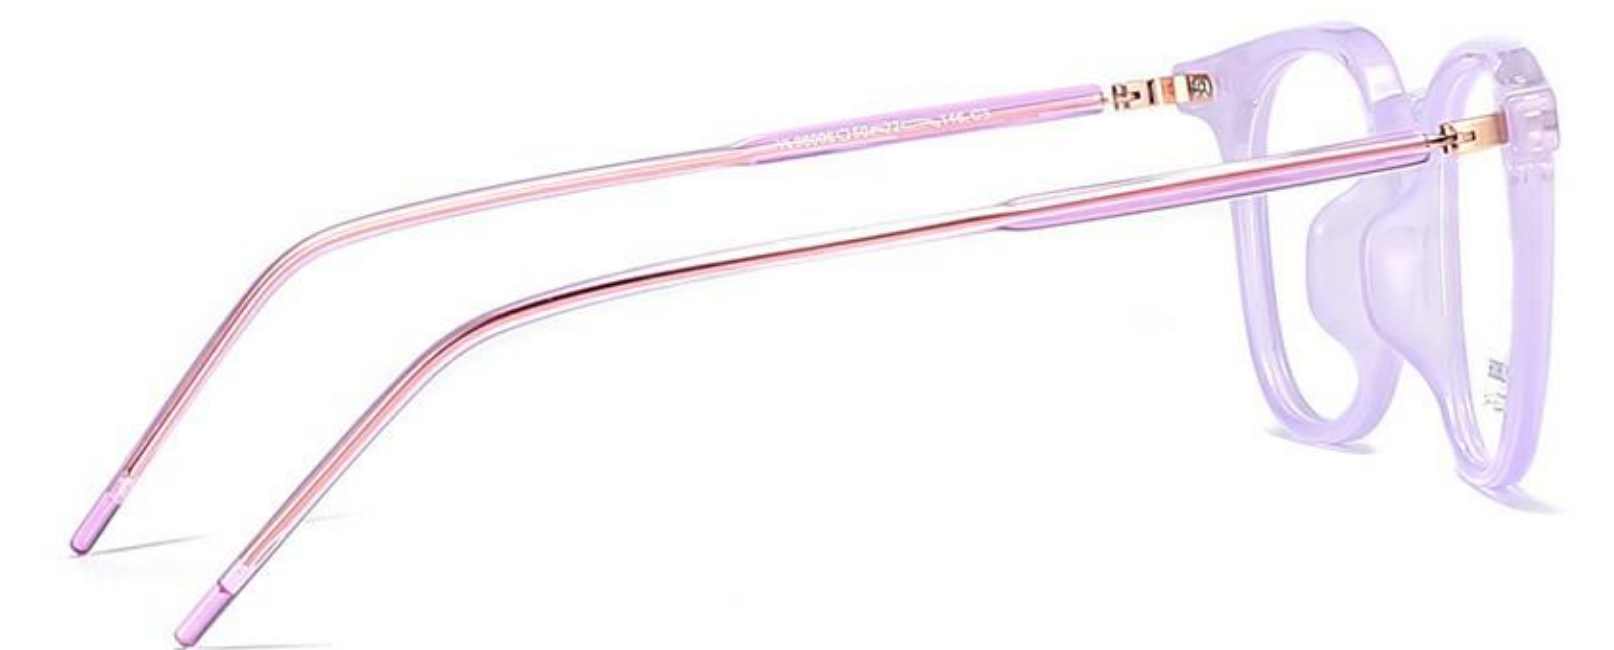

C2 黑银
Blk/silver

C3 奶紫色
Milk purple

C4 奶咖色
Milk coffee

C5 透明茶
Transparent brown

C6 透明蓝
Transparent blue

C7 透明紫
Transparent purple

时尚金胶复古系列

Fashion retro Metal /TR series glasses

YL08005 48-21-146

C1 黑银
Blk/silver

C2 黑玫金
Blk/rose gold

C3 咖色
Coffee

C4 透明蓝
Transparent blue

C5 透明绿
Transparent green

C6 透明茶
Transparent brown

C7 透明紫
Transparent purple

时尚金胶复古系列

Fashion retro Metal /TR series glasses

YL08006 50-22-146

C1 黑玫金
Blk/rose gold

C2 渐变黑
Gradually black

C3 奶紫色
Milk purple

C4 透明灰
Transparent gray

C5 透明茶
Transparent brown

C6 透明紫
Transparent purple

C7 奶白色
Milk white

时尚金胶复古系列

Fashion retro Metal /TR series glasses

YL08007 46-20-146

C1 黑银
Blk/silver

C2 磨砂黑
Frosted black

C3 透明咖
Transparent coffee