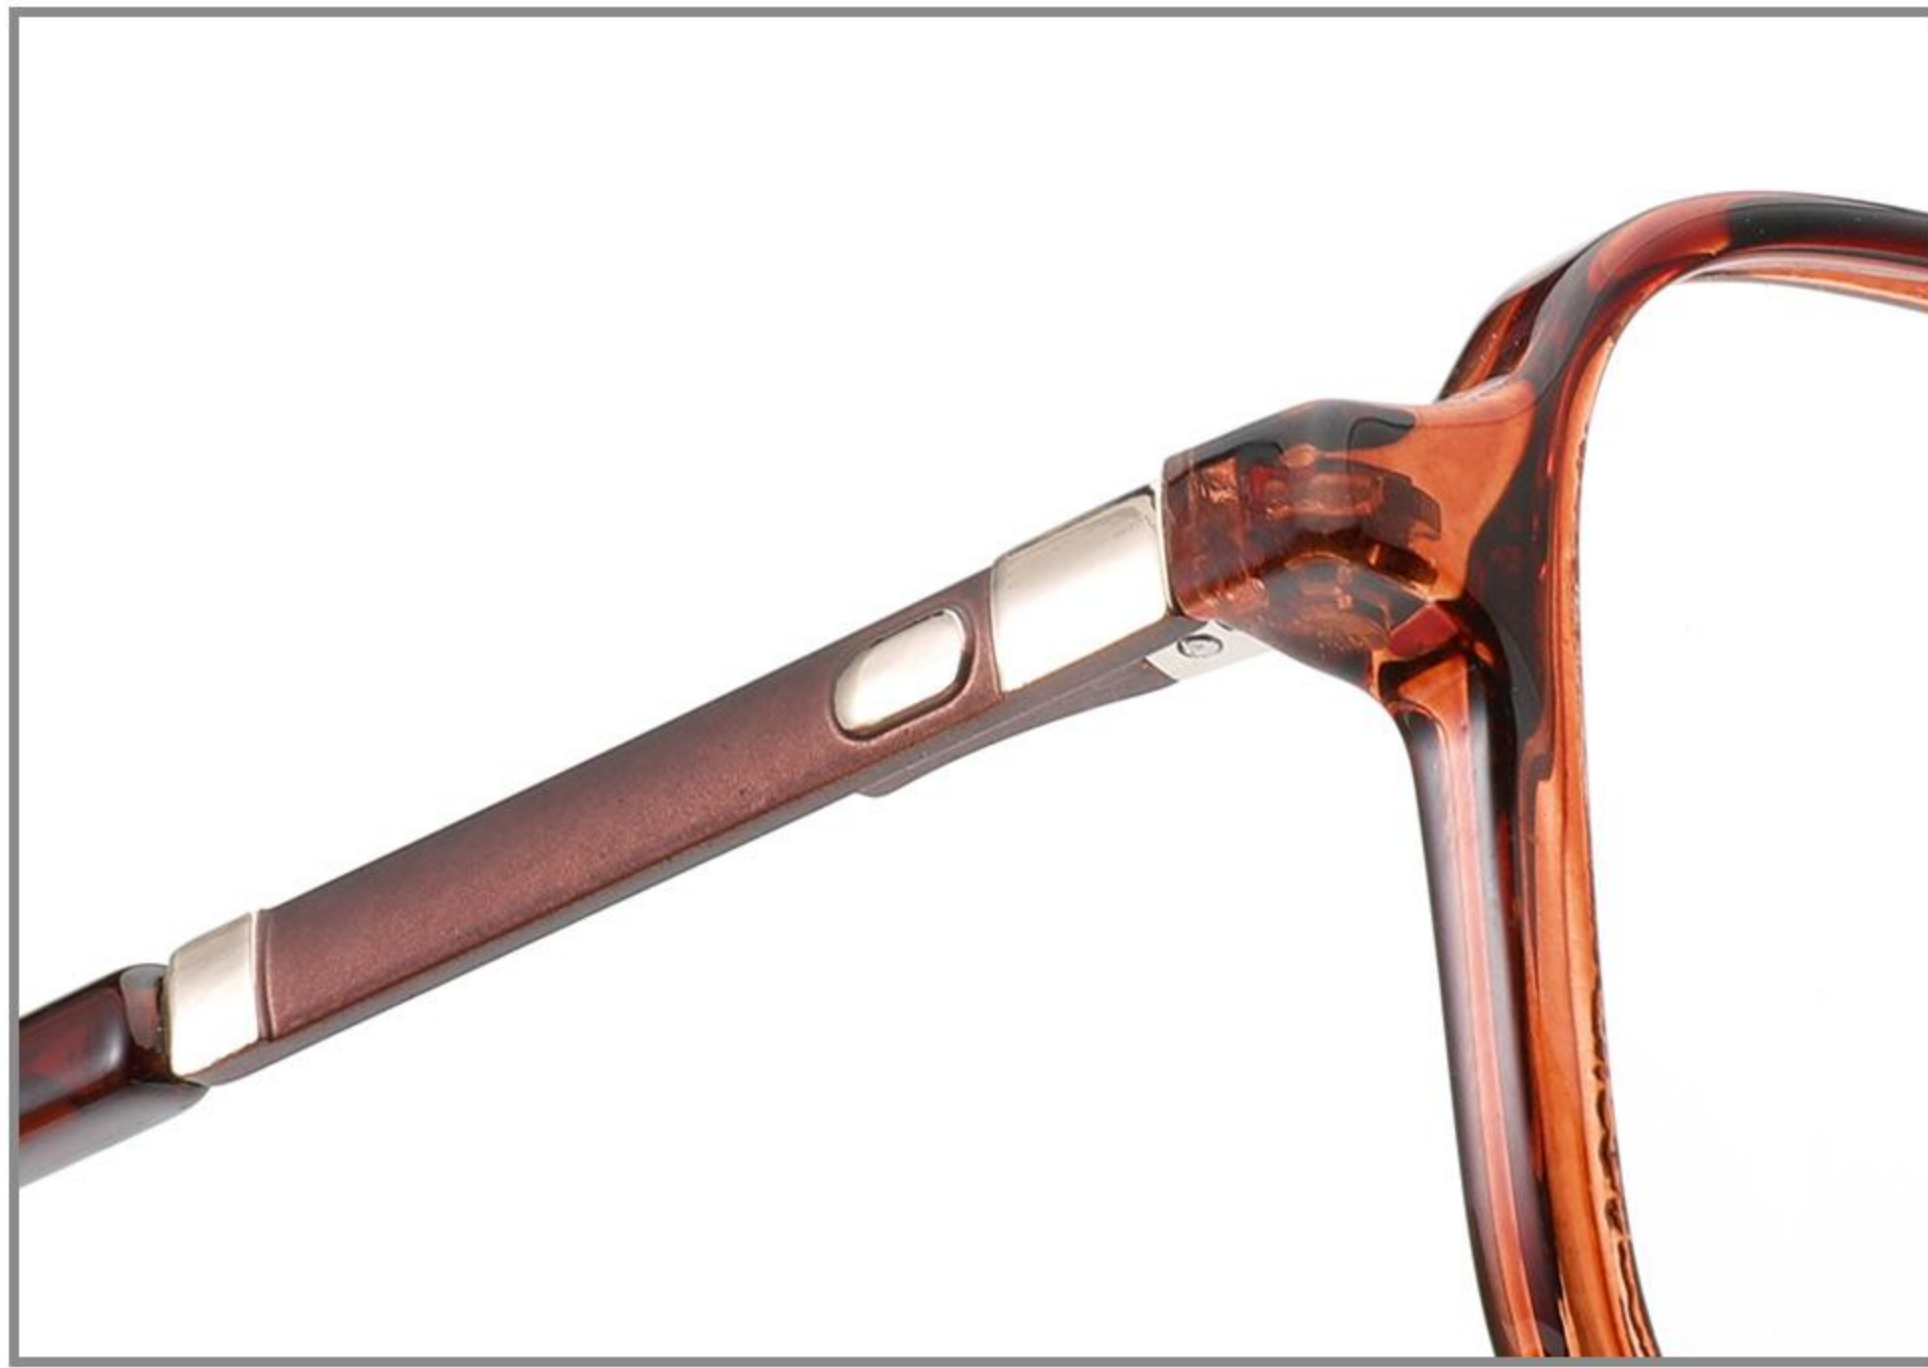

NEW STYLE SADDLE STIPULE

BIUE LIGHT PROTECTION

MODEL:RY5912

SIZE: 53-18-142

MATERIAL:TR

COLOR DISPLAY