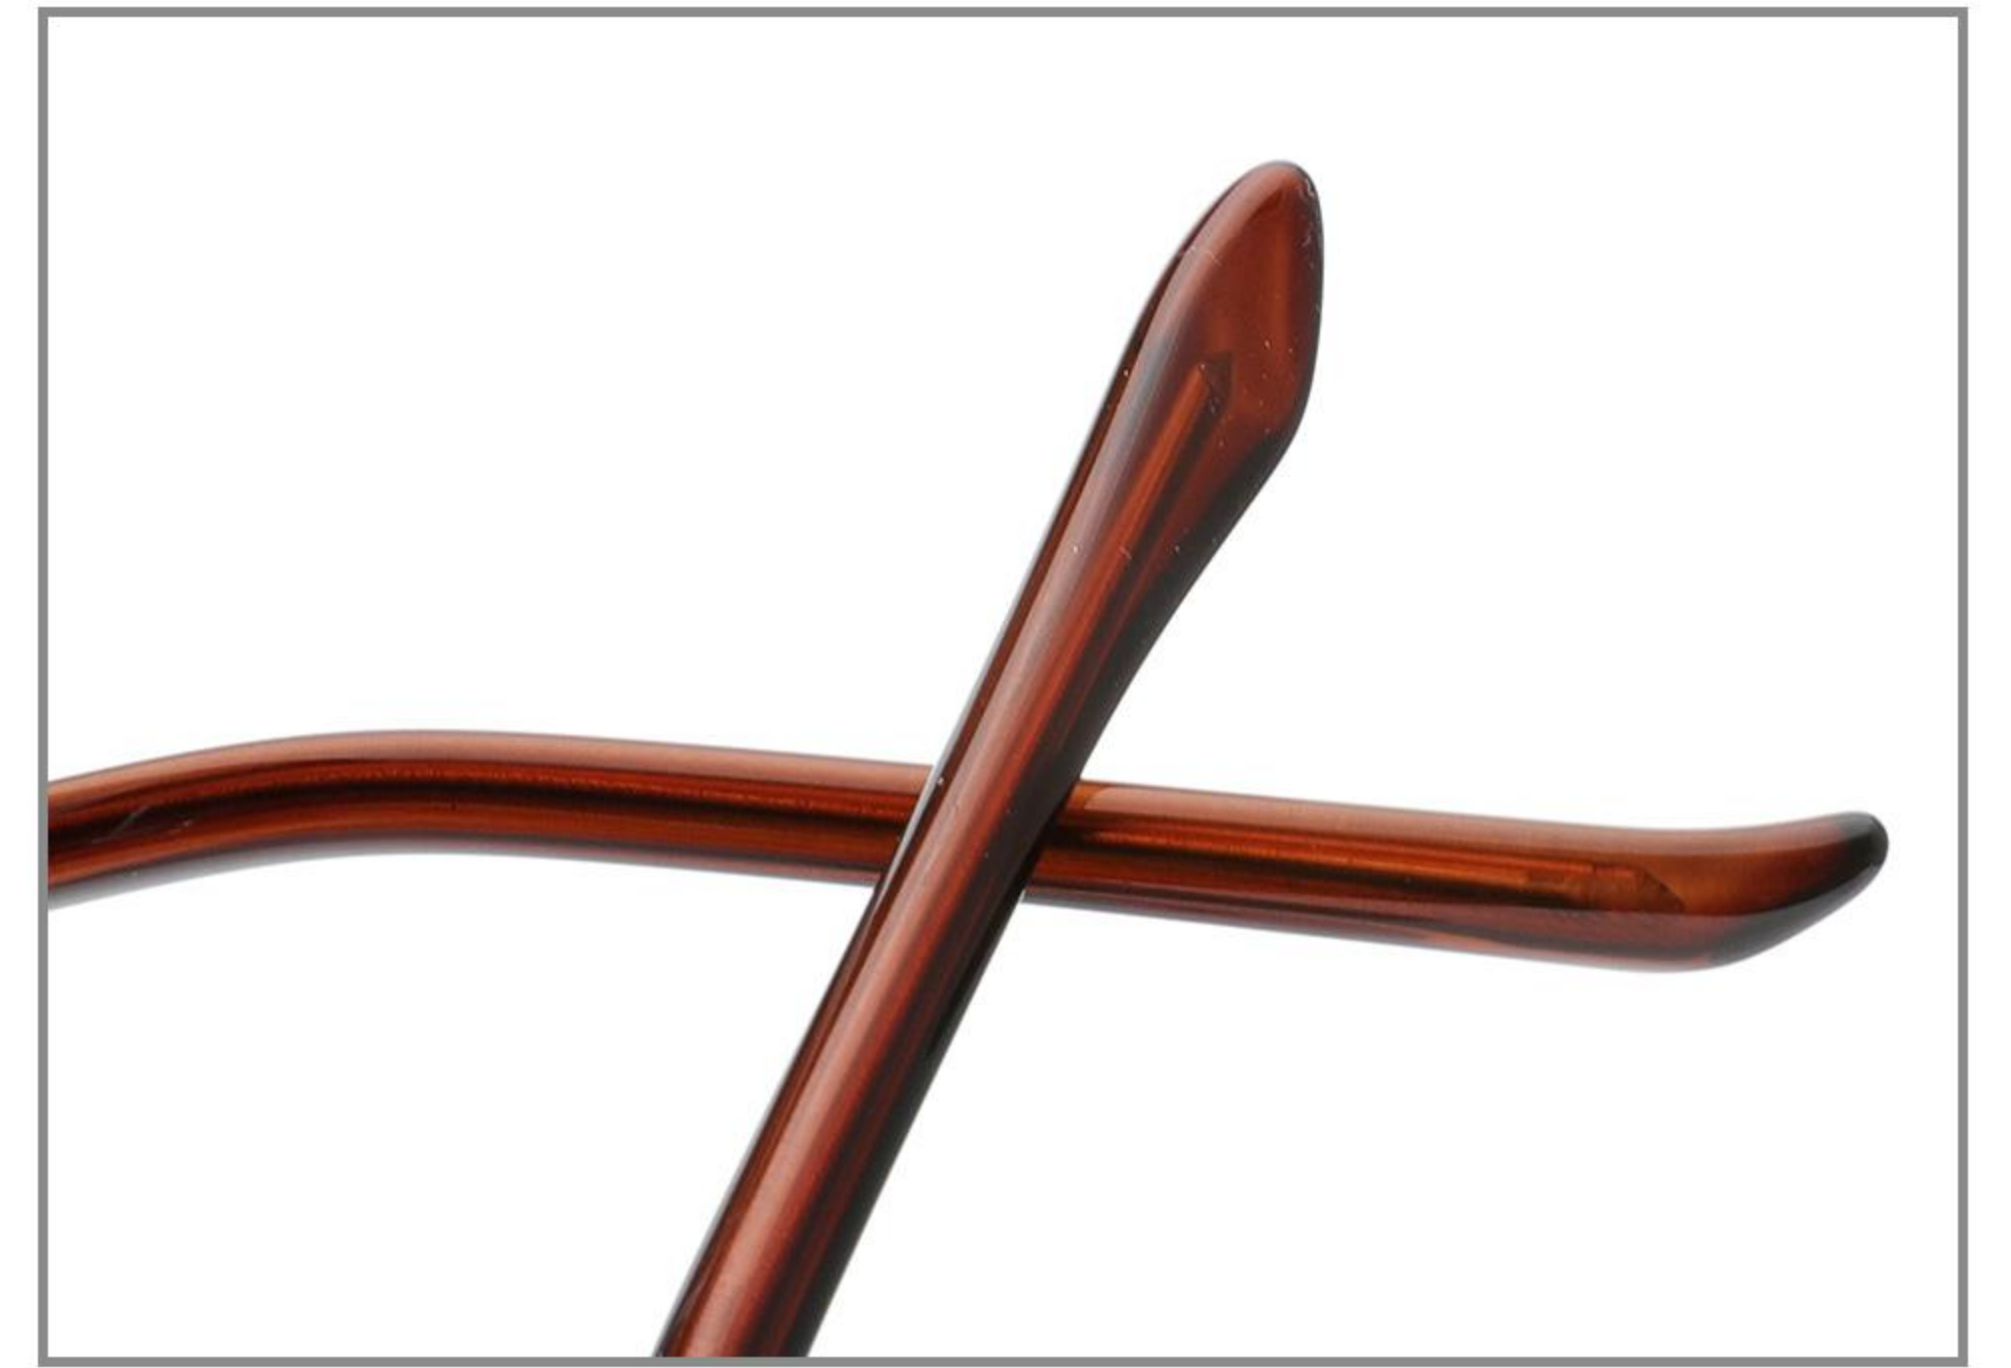

NEW STYLE SADDLE STIPULE

BIUE LIGHT PROTECTION

MODEL:RY5912

SIZE: 53-18-142

MATERIAL:TR

COLOR DISPLAY