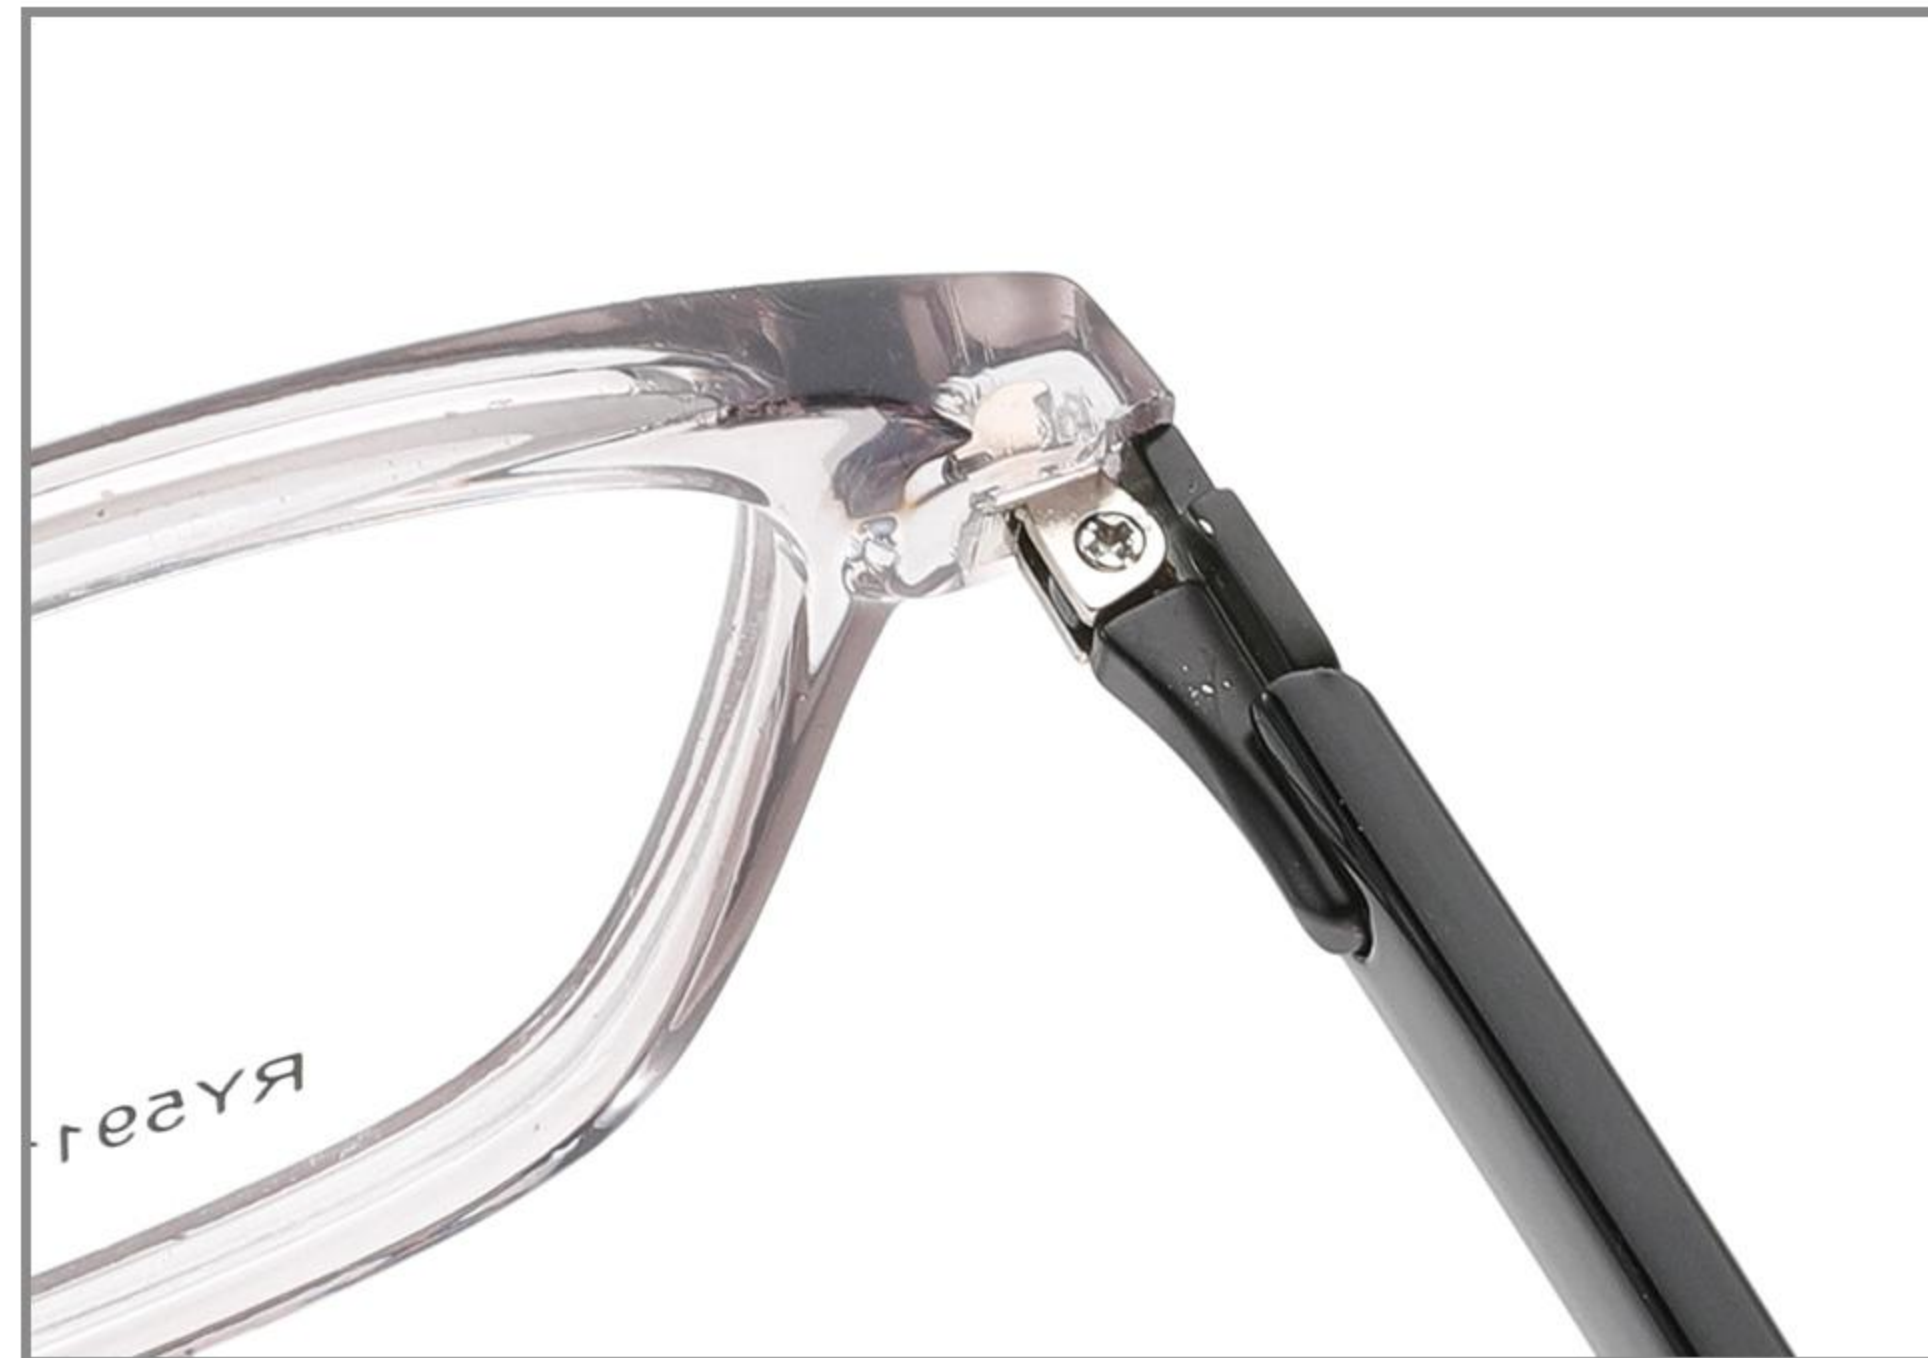

NEW STYLE SADDLE STIPULE

BIUE LIGHT PROTECTION

MODEL:RY5911

SIZE: 52-18-143

MATERIAL:TR

COLOR DISPLAY

C1 Black

C2 Matte Black

C3 Brown

C4 Grey

C5 Clear

C6 Blue

NEW STYLE SADDLE STIPULE

BIUE LIGHT PROTECTION

MODEL:RY5912

SIZE: 53-18-142