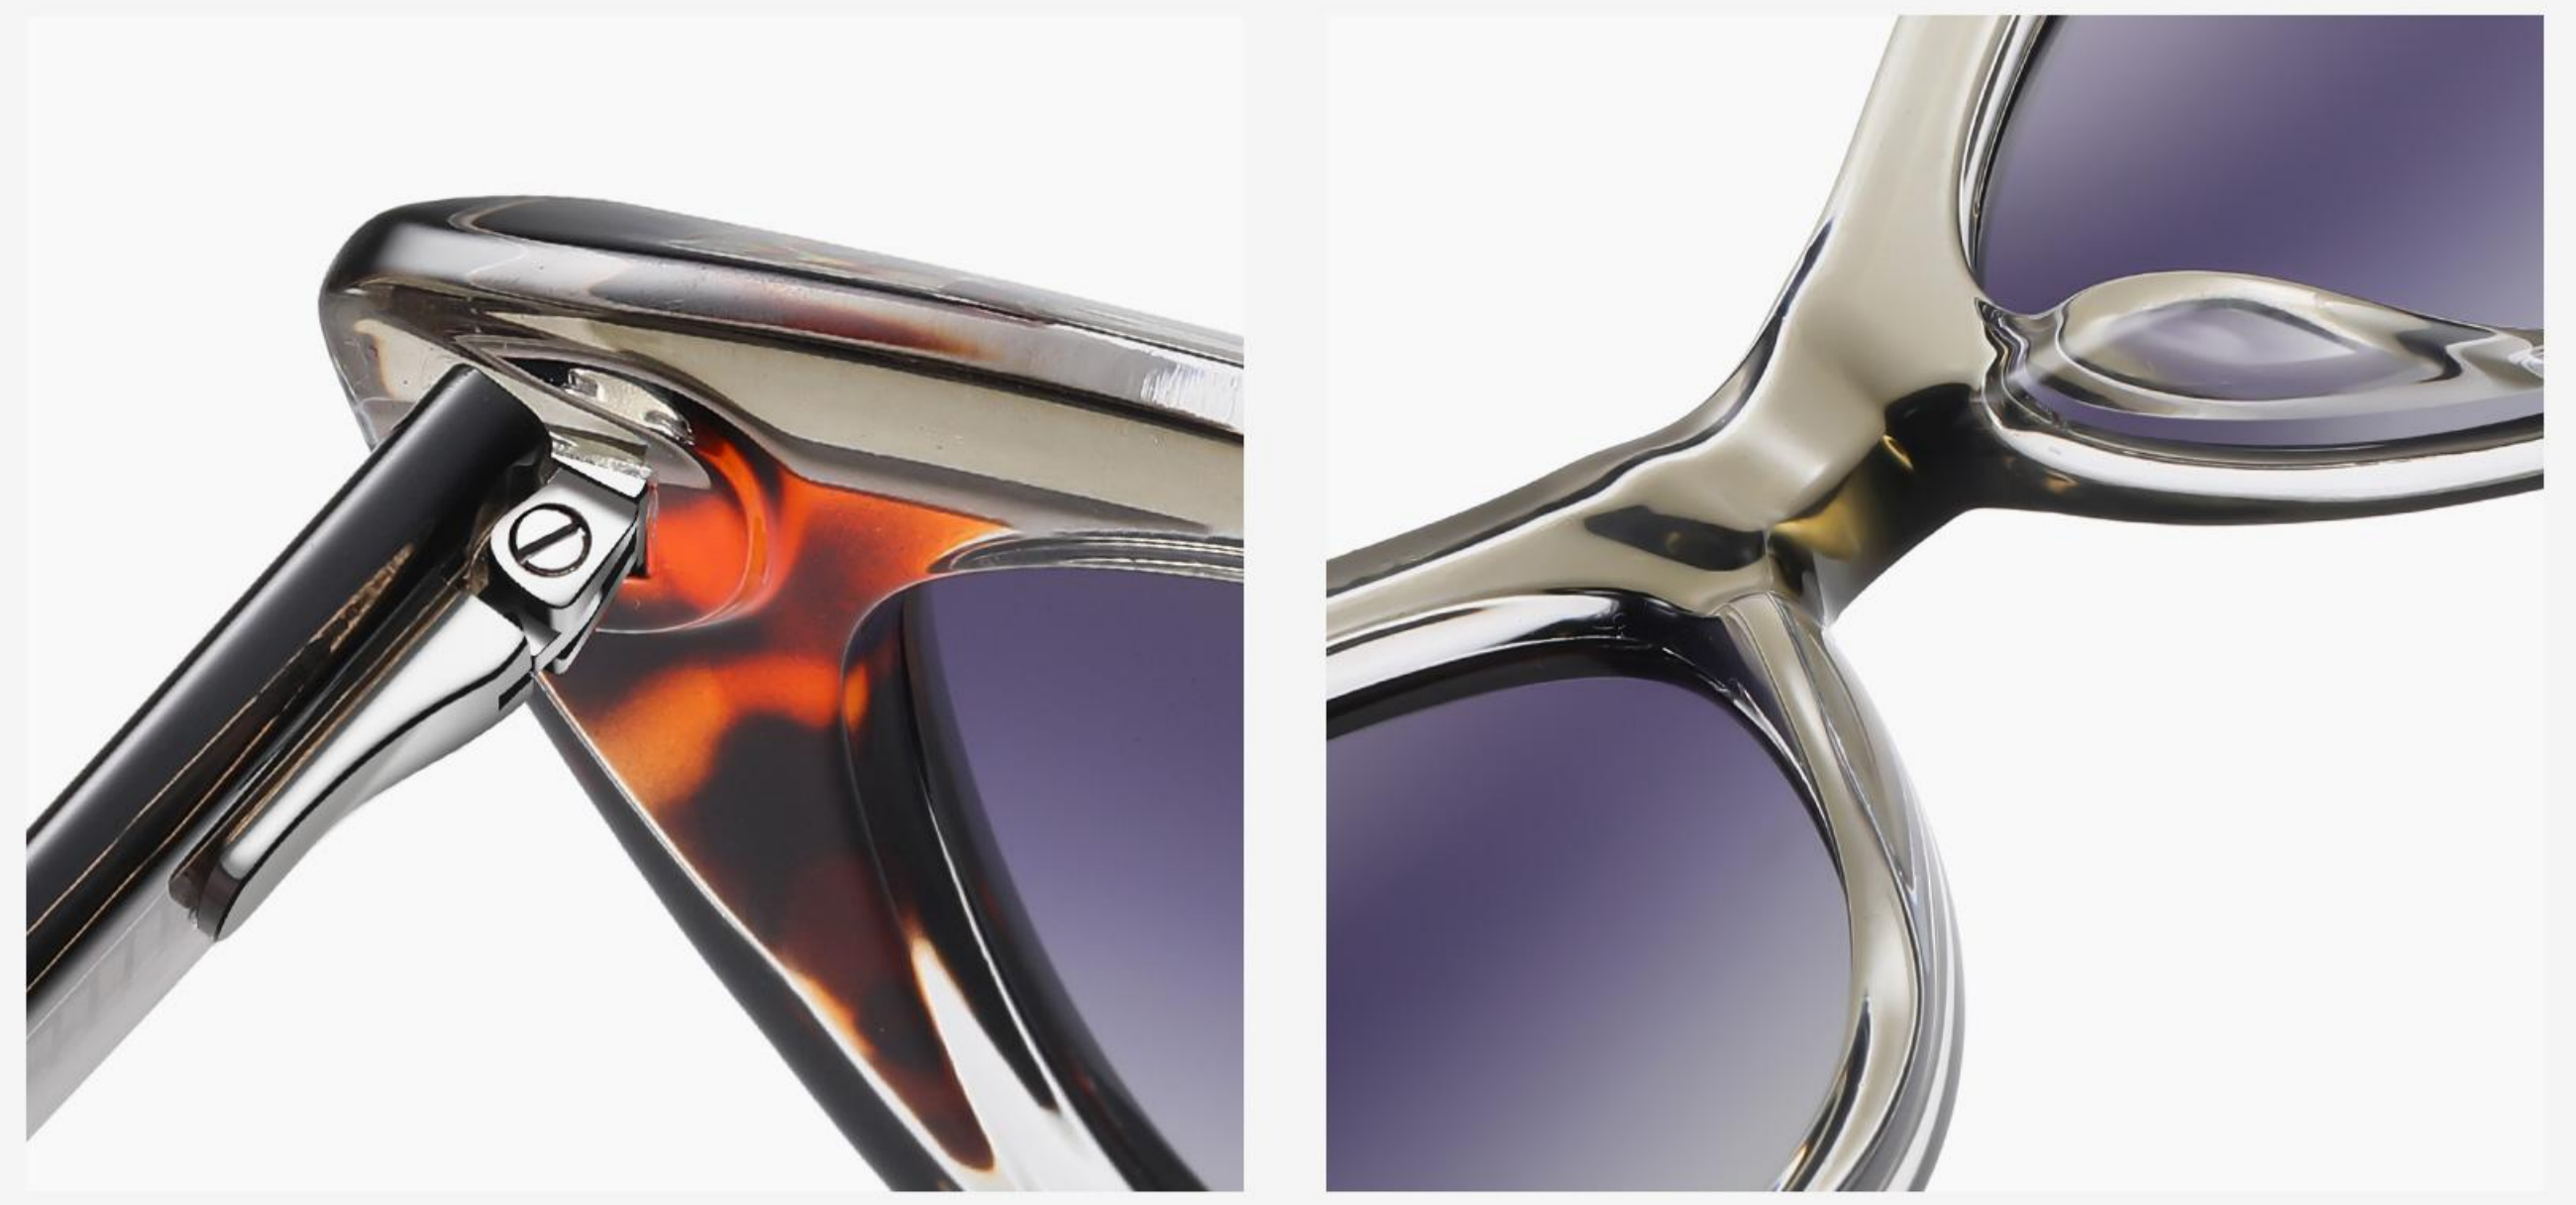

TR+ACETATE

N0.1 Bright Black Grey C1 (1.1polarized light)