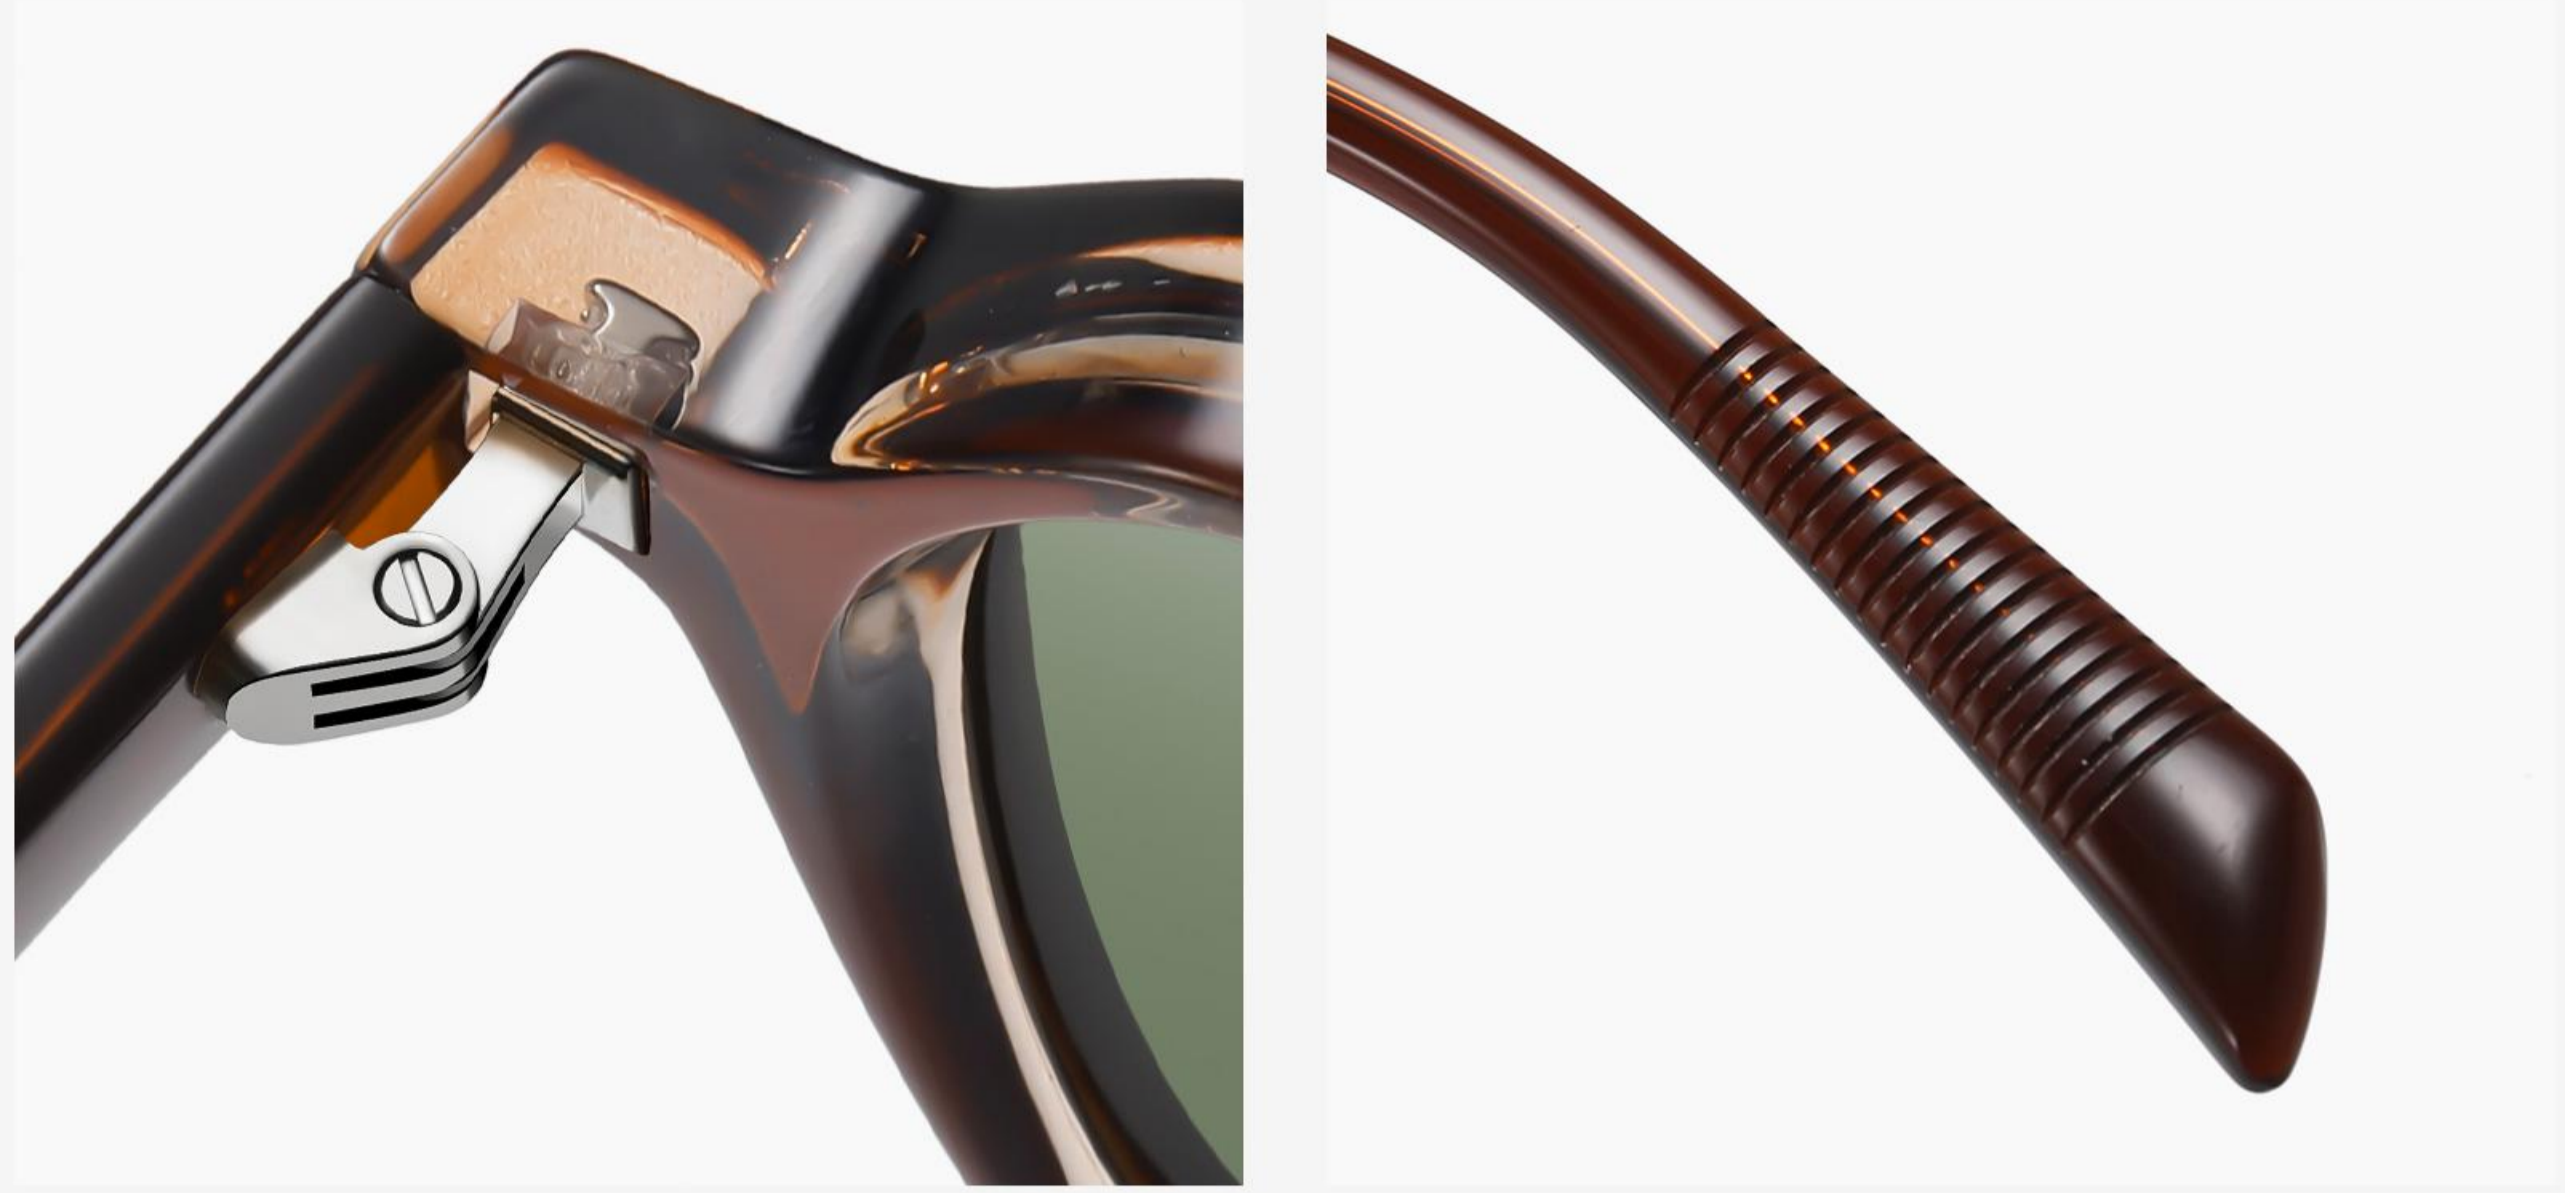

TR+ACETATE

N0.1 Bright Black Grey C1 (1.1polarized light)