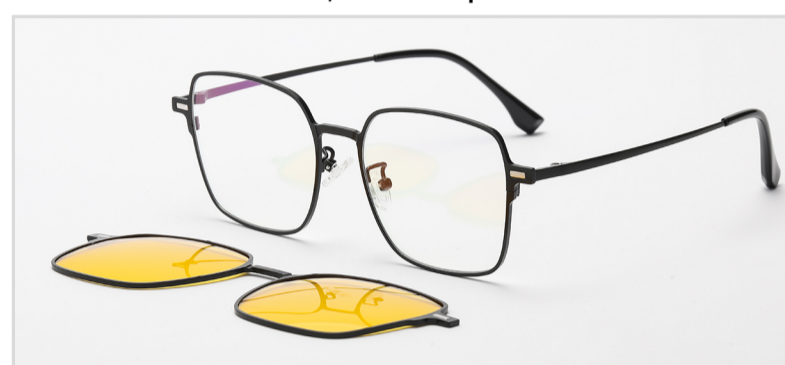

C1-2 / night-view clip on