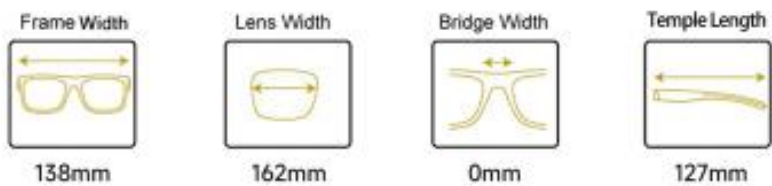

产品尺寸

TR配镜框： (上卡扣)

产品颜色