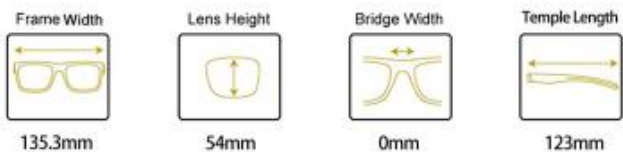

产品详情

产品颜色

产品系列：KC系列
产品型号：KC01-01
TR配镜框：（左右卡扣）

产品尺寸