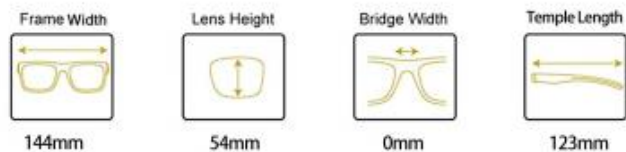

产品系列: KC系列
产品型号: KC01-02
TR配镜框: (左右卡扣)