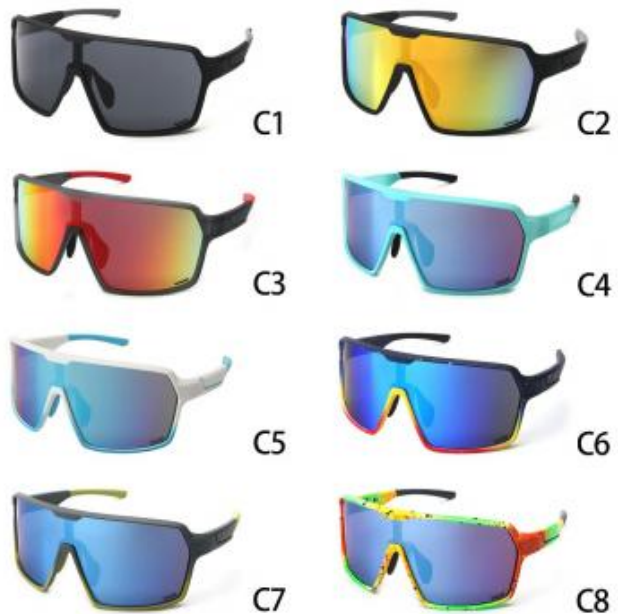

产品详情

产品颜色

产品系列: KC系列
产品型号: KC04-09

产品尺寸