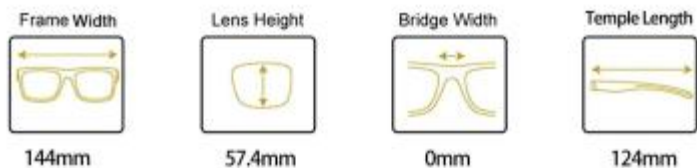

产品详情

产品颜色

产品系列: KC系列
产品型号: KC02-03
TR配镜框: (左右卡扣)

产品尺寸