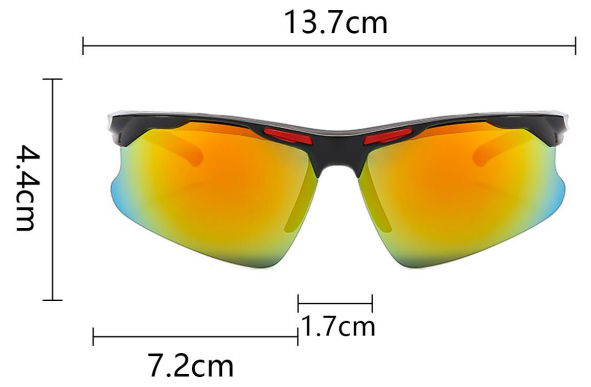

BL5813

5

OPTIONAL COLOR