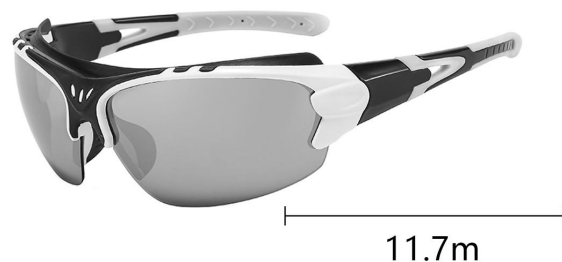

BL5812

5

OPTIONAL COLOR