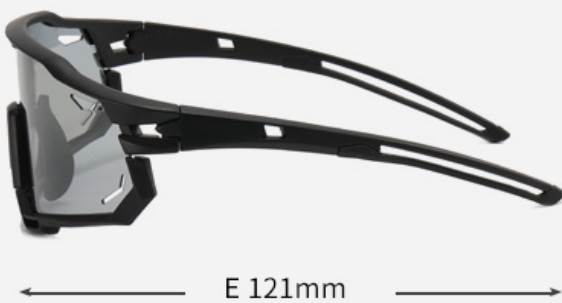

产品型号 9932P

适用性别 通用

镜框材质 PC

镜片材质 偏光

适用脸型 通用

产品重量 29.1g

A 镜框宽

B 鼻宽

C 镜高

D 镜总宽

E 镜腿长