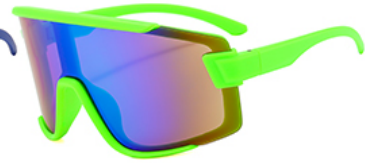

C3 绿框绿膜
GREEN/GREEN