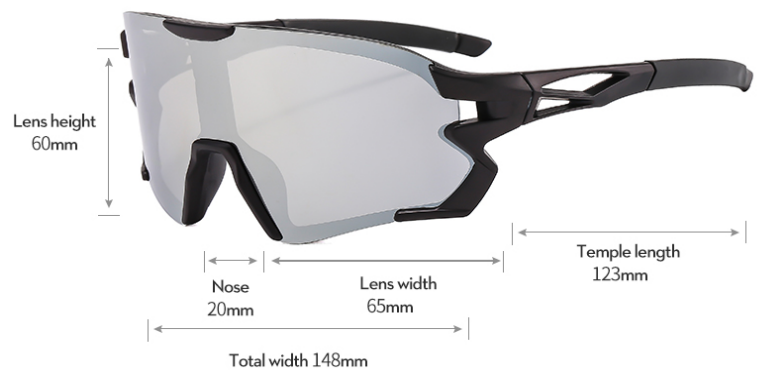

BL3234

PRODUCT PARAMETER

PRODUCT DETAILS

Outdoor riding glasses

STYLE	MODEL	WEIGHT	FRAME	LENS
RIDING	H3234	34G	PC	PC

4

OPTIONAL COLOR

C1
BLACK/SILVER