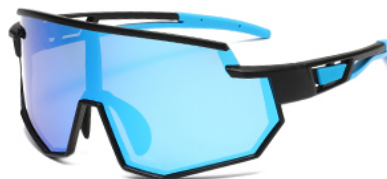

APPLY: UNISEX **WEIGHT:** 26G

APPLICABLE OCCASION: CYCLING/OUTDOOR SPORTS

fit object shall prevail!

C1.
BLACK&GREY/BLACK

C2.
BLACK&GREEN/BLACK

C3.
BLACK&RED/ORANGE

C4.
BLACK&BLUE/BLUE

BL9932