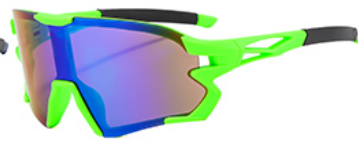

C3
GREEN/GREEN