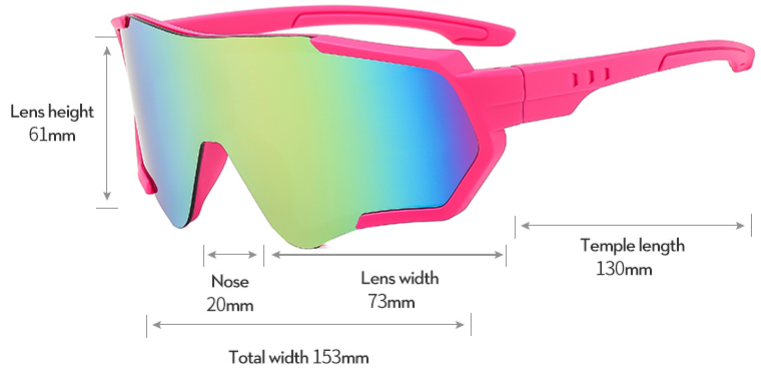

C2
BLUE/BLUE

C3
GREEN/GREEN

C4
BLUE/GREEN

BL3245

PRODUCT PARAMETER

PRODUCT DETAILS

Outdoor riding glasses

STYLE	MODEL	WEIGHT	FRAME	LENS
RIDING	/	40G	PC	PC

PRODUCT DETAILS

Outdoor riding glasses

STYLE	MODEL	WEIGHT	FRAME	LENS
RIDING	/	34G	PC	PC

3

OPTIONAL COLOR

C1 玫红框粉膜
ROSE RED/PINK

C2 黄框绿膜
YELLOW/GREEN

C3 白框蓝膜
WHITE/BLUE