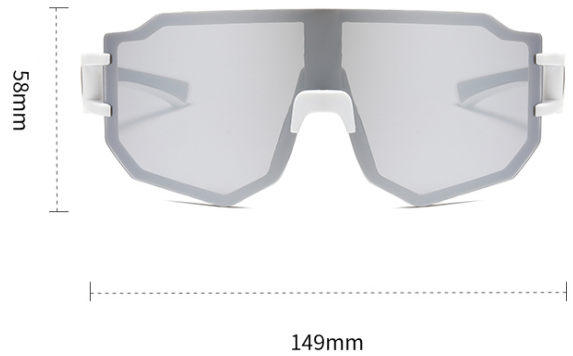

C5 黑框蓝膜
BLACK/BLUE

BL5816

INFORMATION

Detailed information

TYPE: CYCLING GLASSES **MATERIAL:** PC

APPLY: UNISEX **WEIGHT:** 33G

APPLICABLE OCCASION: CYCLING/OUTDOOR SPORTS

Note: The above parameters are manual measurement, allow some error, the specific object shall prevail!

C1.
BLUE/BLUE

C2.
BLACK/GREEN

C3.
BLACK/PURPLE

C4.
RED/RED

C5.
WHITE/MERCURY

BL5817

INFORMATION

Detailed information

TYPE: CYCLING GLASSES **MATERIAL:** PC

APPLY: UNISEX **WEIGHT:** 39G

APPLICABLE OCCASION: CYCLING/OUTDOOR SPORTS

Note: The above parameters are manual measurement, allow some error, the specific object shall prevail!