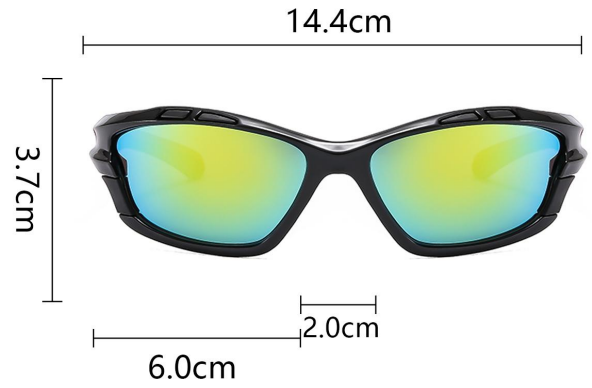

BL5815

5

OPTIONAL COLOR