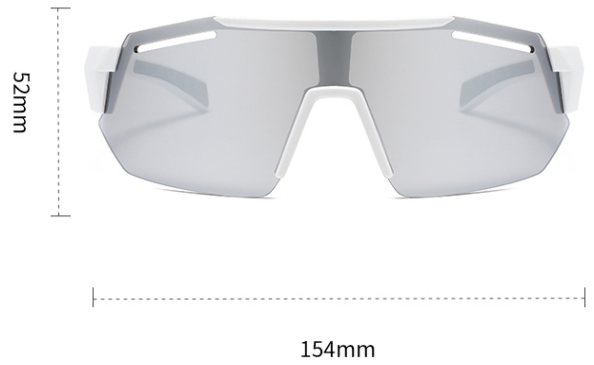

C5 黑框蓝膜
BLACK/BLUE

BL5816

INFORMATION

Detailed information

TYPE: CYCLING GLASSES **MATERIAL:** PC

APPLY: UNISEX **WEIGHT:** 33G

APPLICABLE OCCASION: CYCLING/OUTDOOR SPORTS

Note: The above parameters are manual measurement, allow some error, the specific object shall prevail!