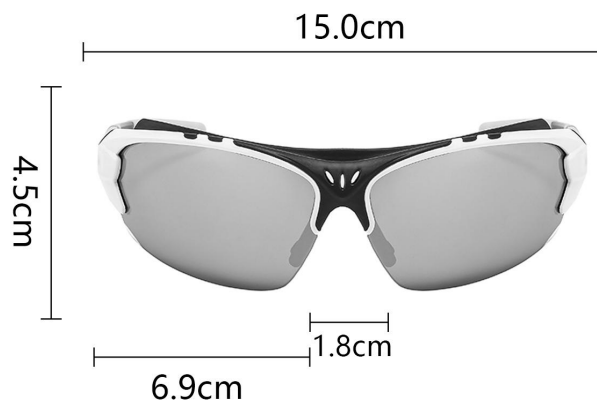

BL5812

5

OPTIONAL COLOR