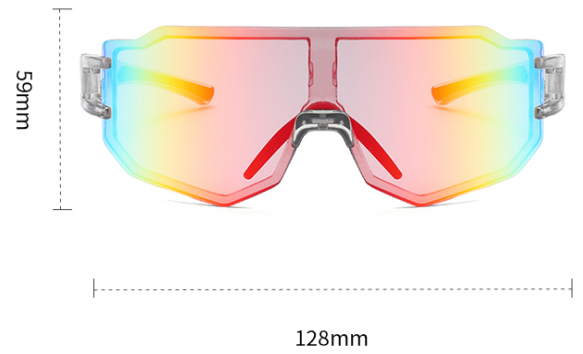

INFORMATION

Detailed information

TYPE: CYCLING GLASSES	MATERIAL: PC
APPLY: UNISEX	WEIGHT: 30G
APPLICABLE OCCASION:	CYCLING/OUTDOOR SPORTS

C1.
ORANGE/PURPLE