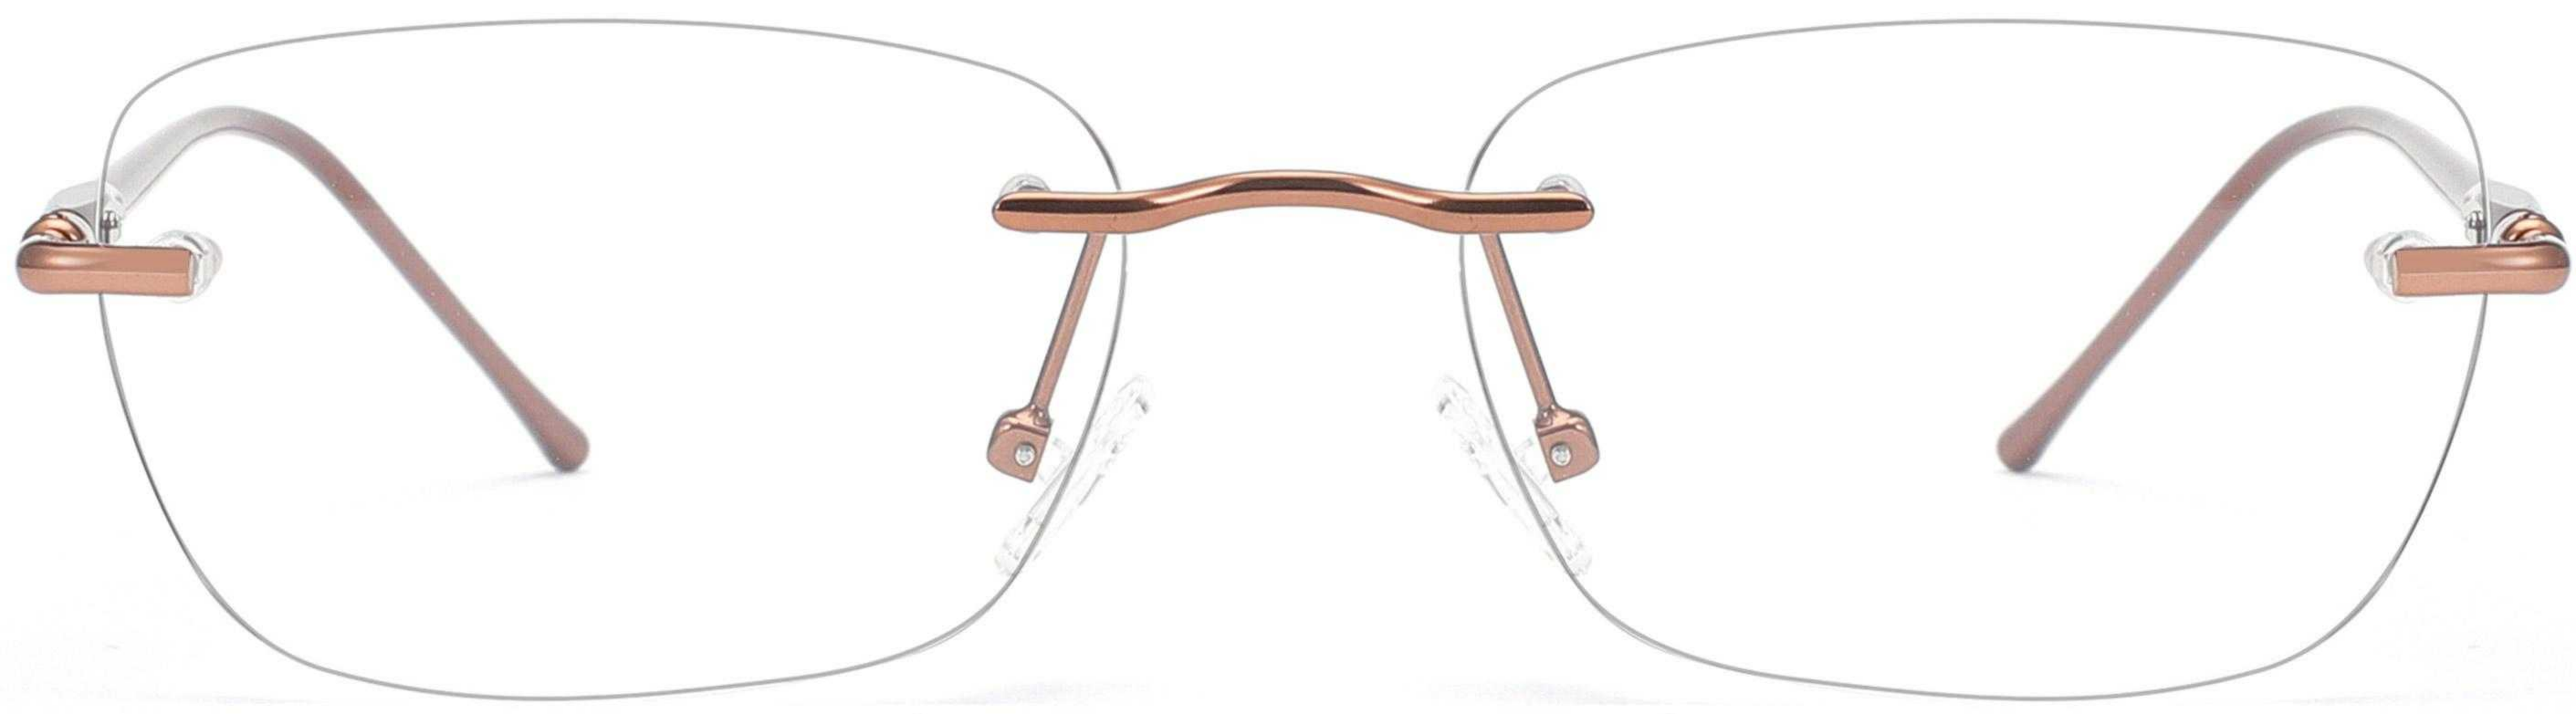

C2:GOLD

C3:GUN COLOR

C4:BROWN

C5:SILVER

C6:BLUE

details:

IP PLATING

XL108