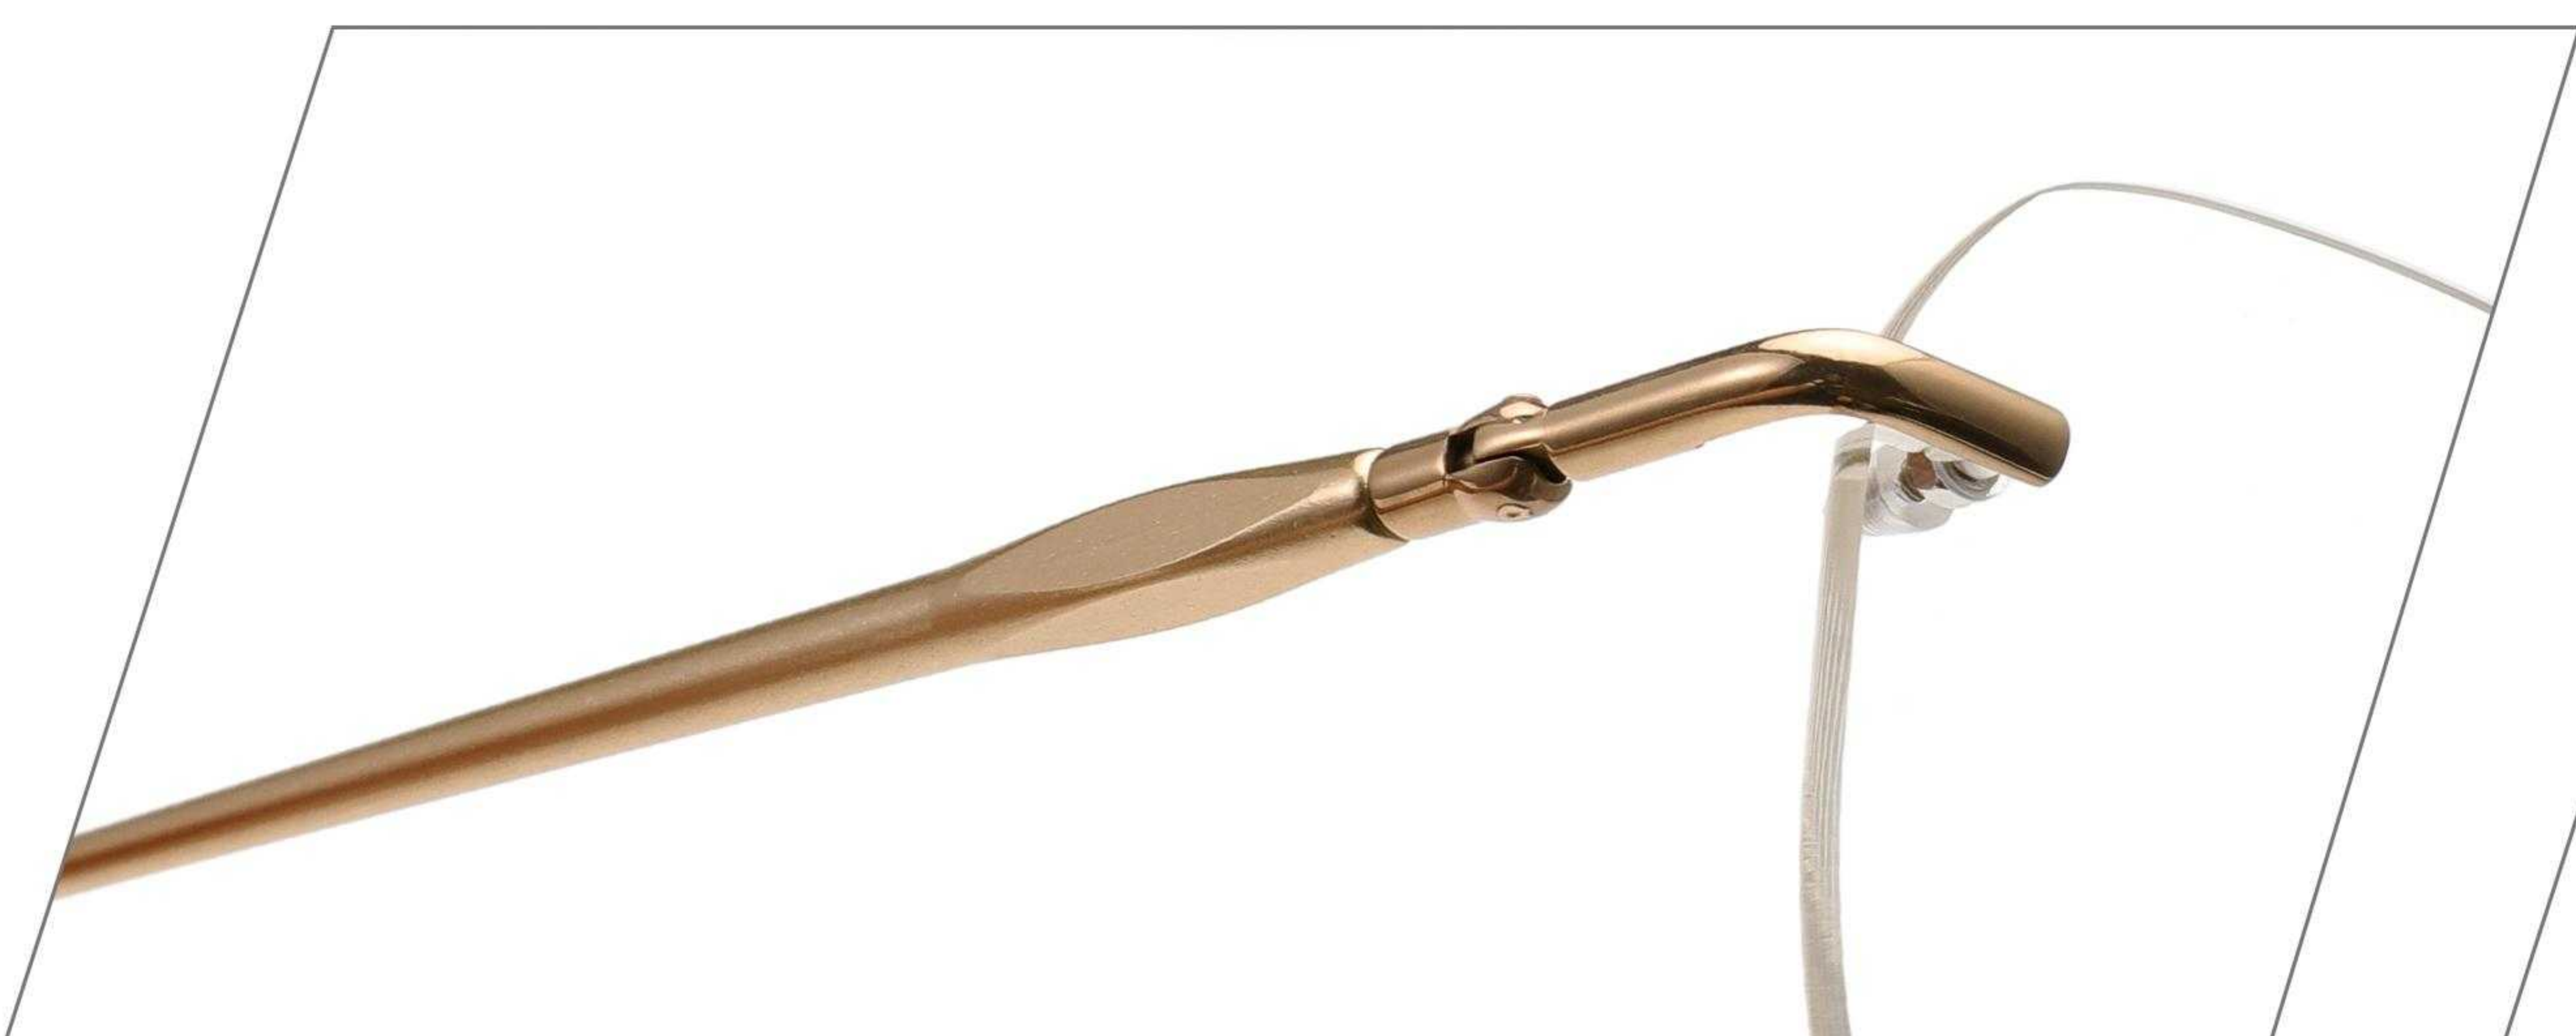

details:

180° MIRROR LEGS

XL117

 **54-17-145**

METAL

C1:BLACK

C2:GOLD

C3:GUN

C4:BROWN

C6:BLUE

details:

180° MIRROR LEGS

XL118

 **50-17-145**

METAL

C1:BLACK