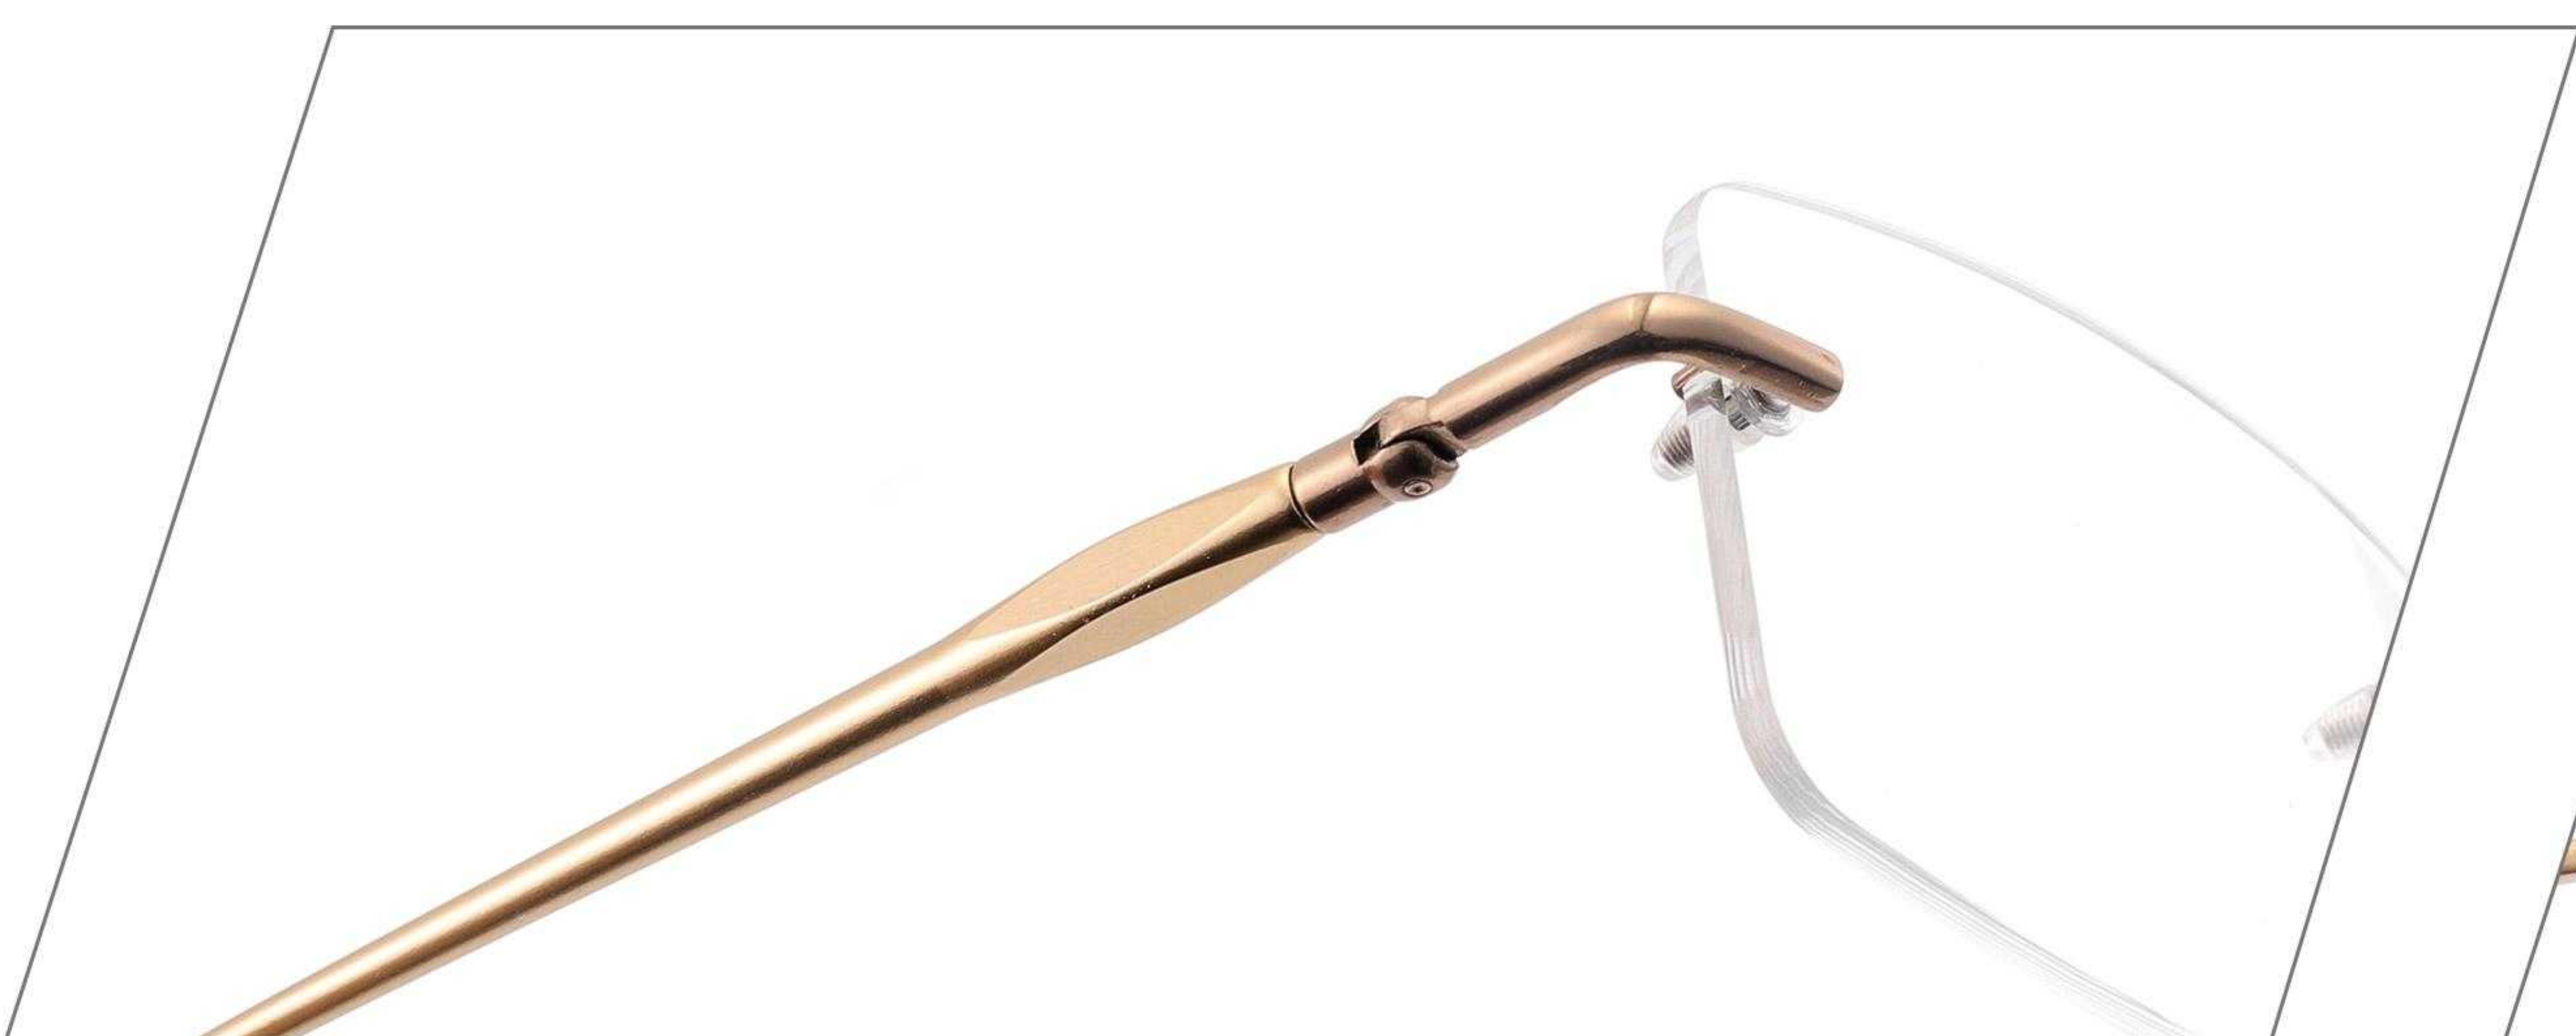

C6:BLUE

details: