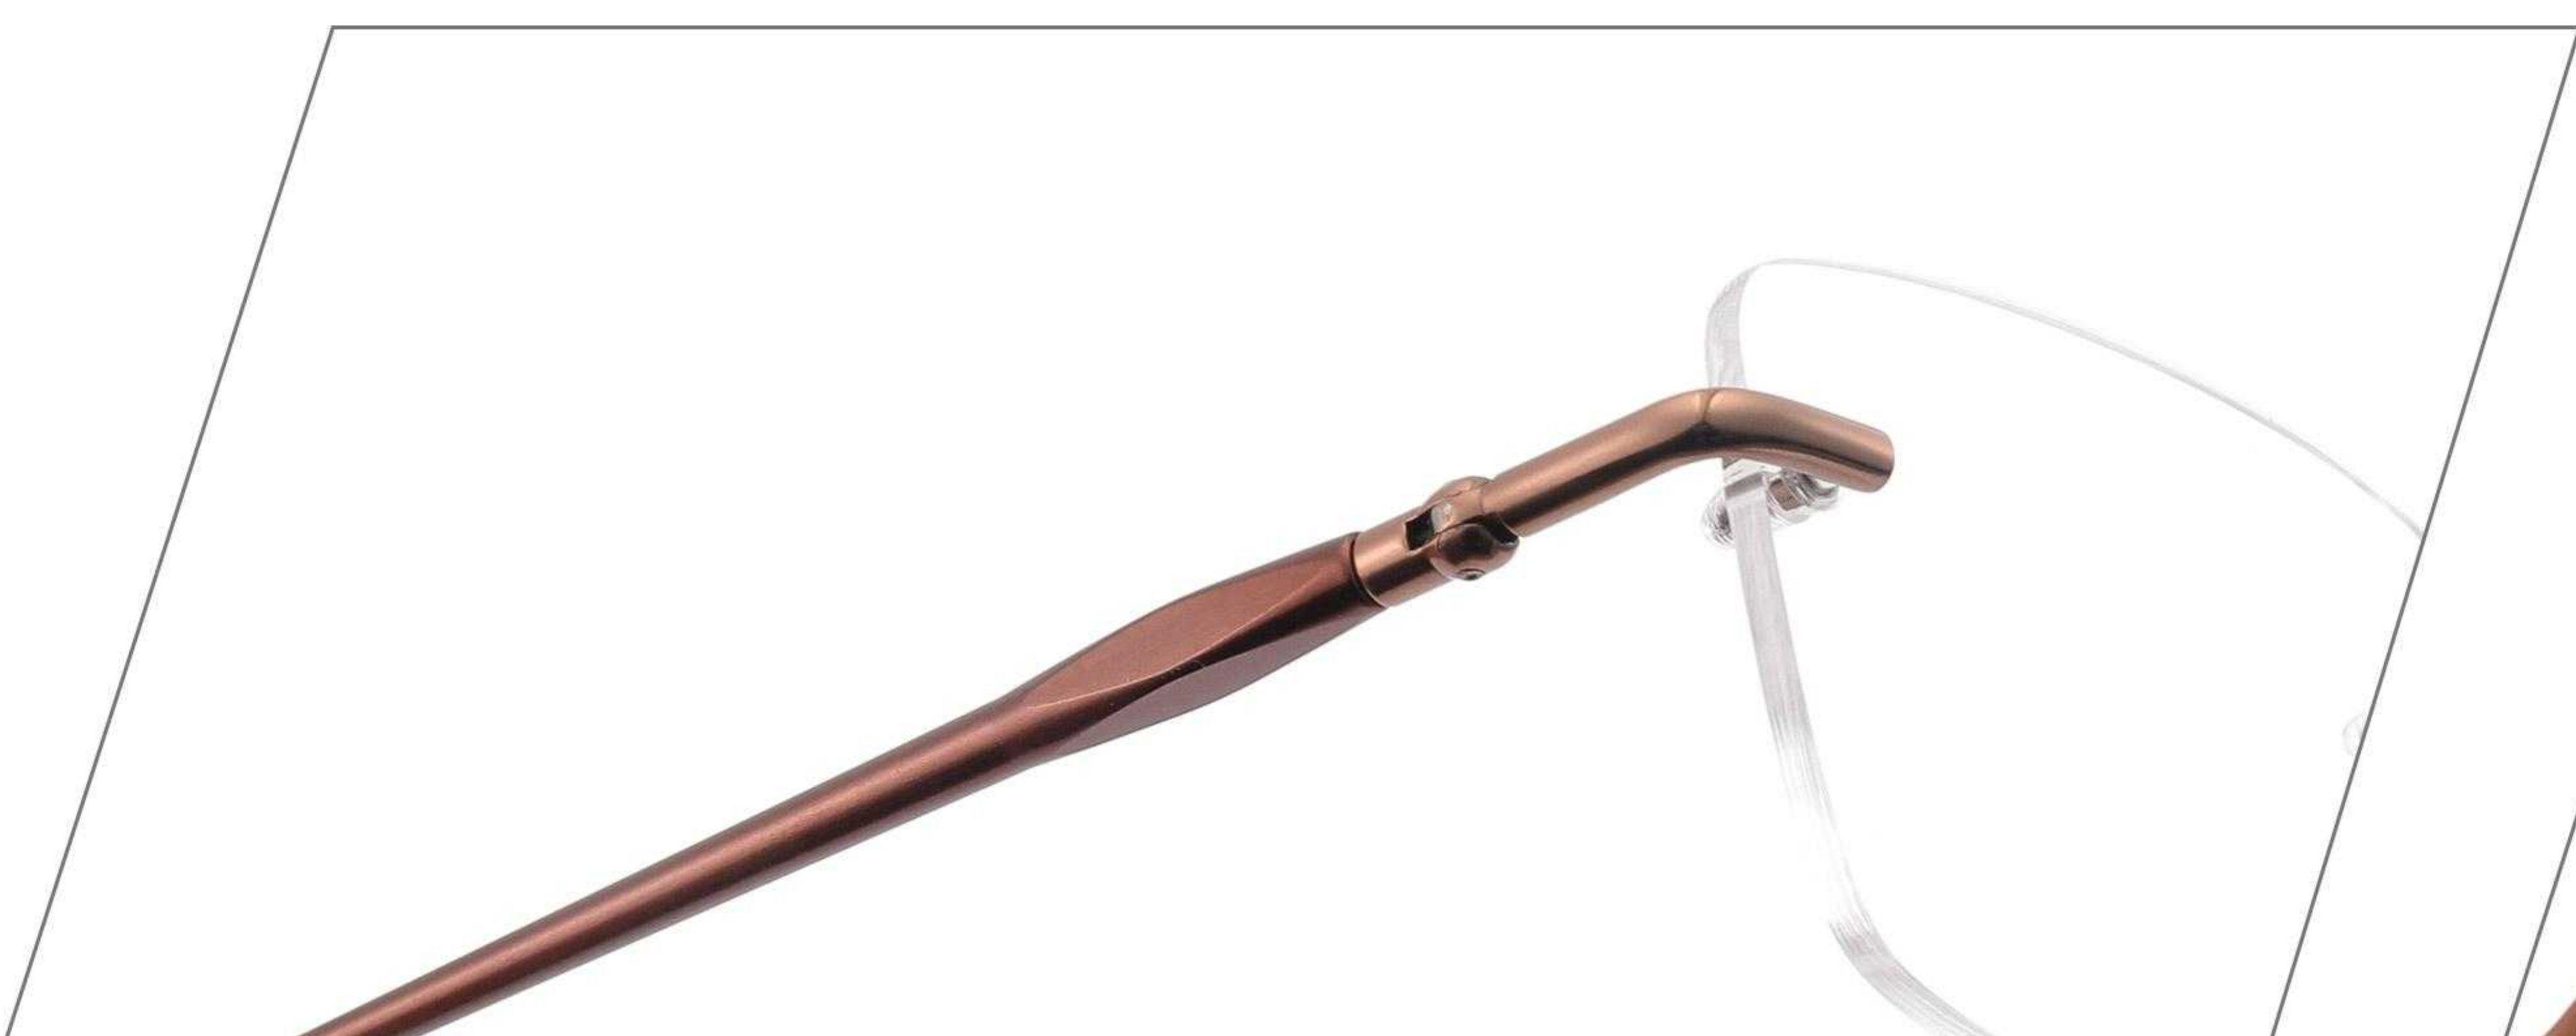

C6:BLUE

details: