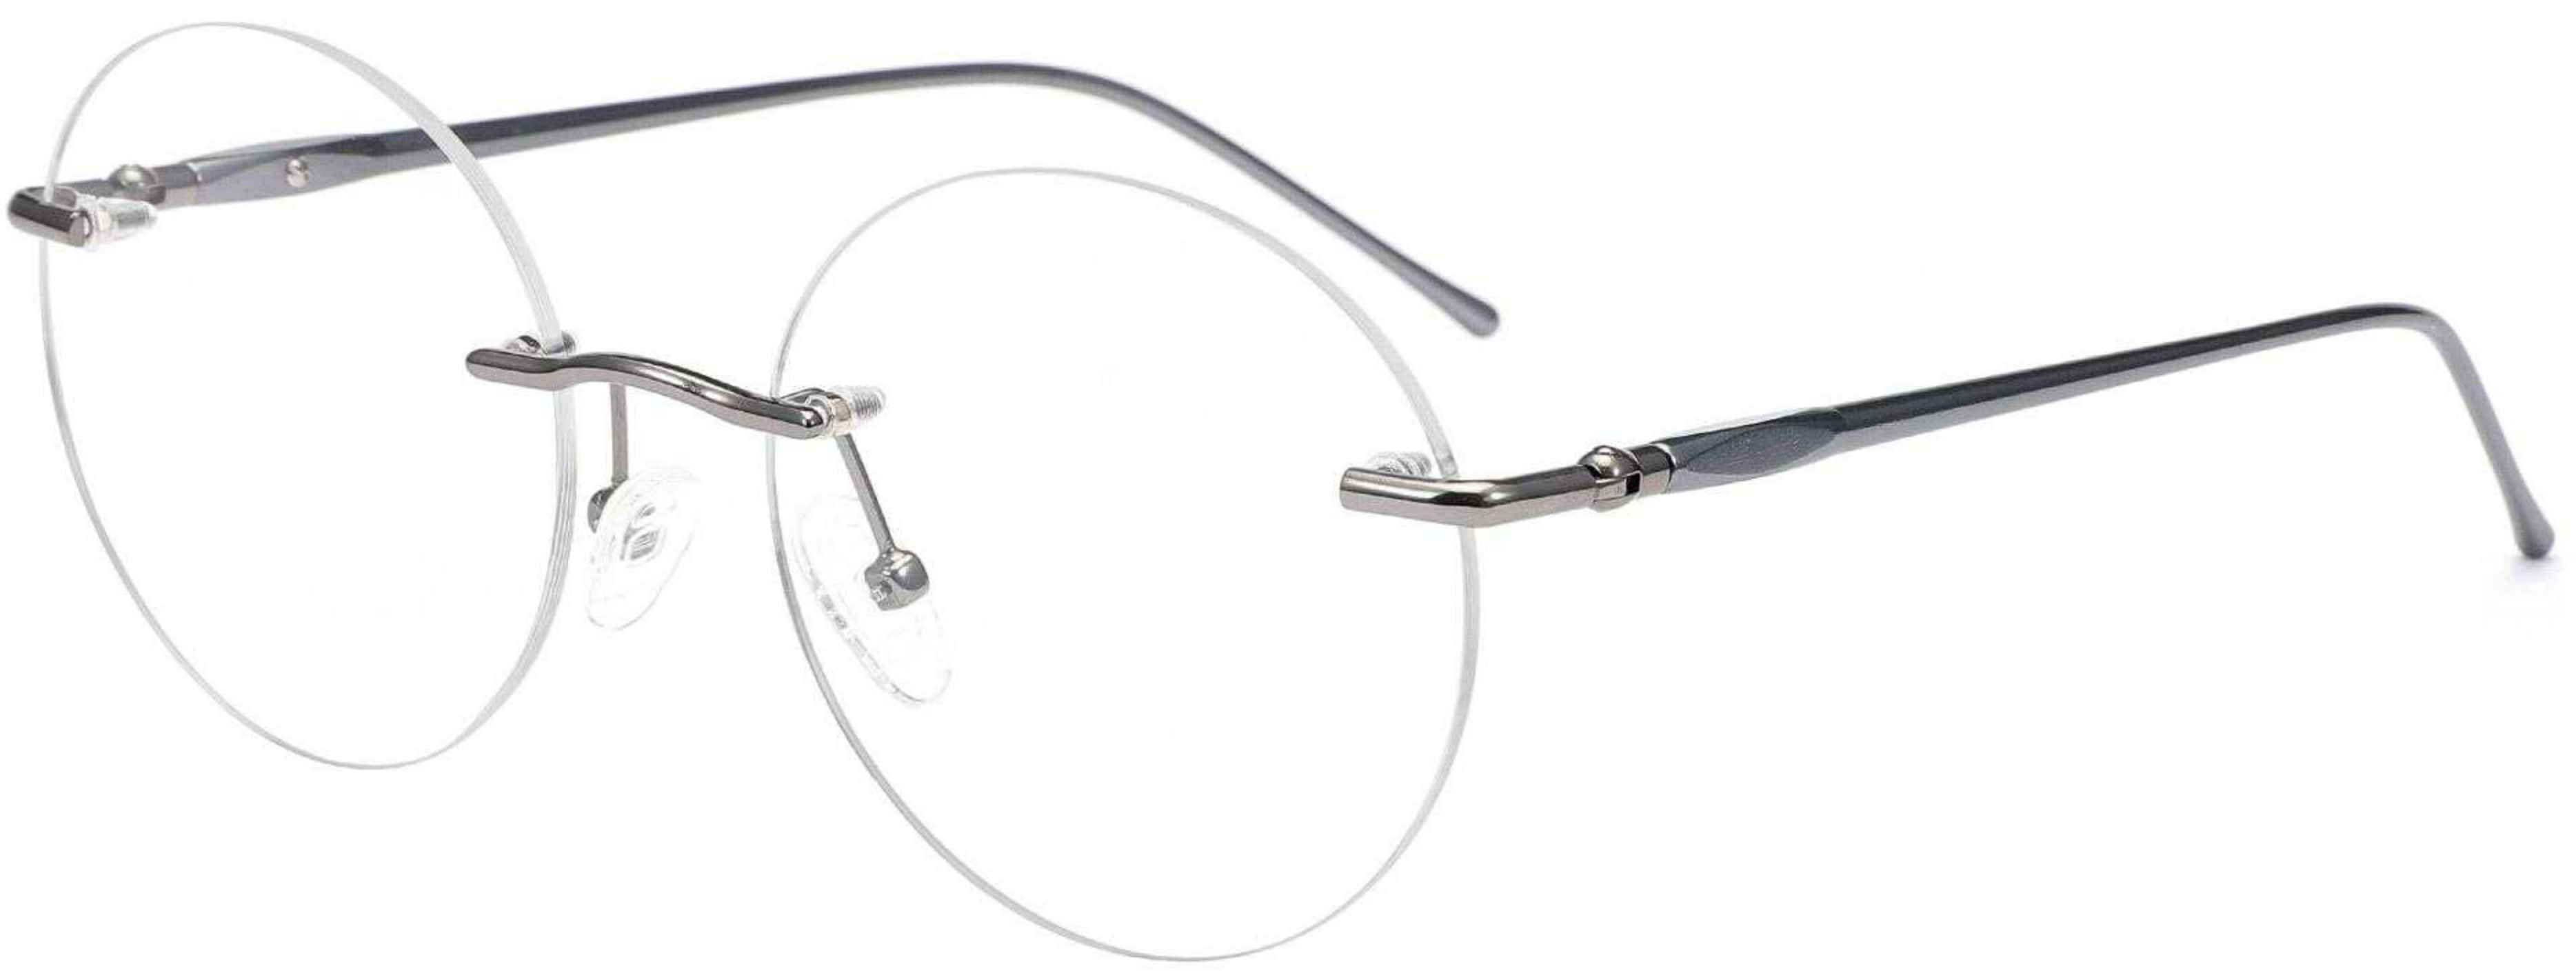

C3:GUN COLOR