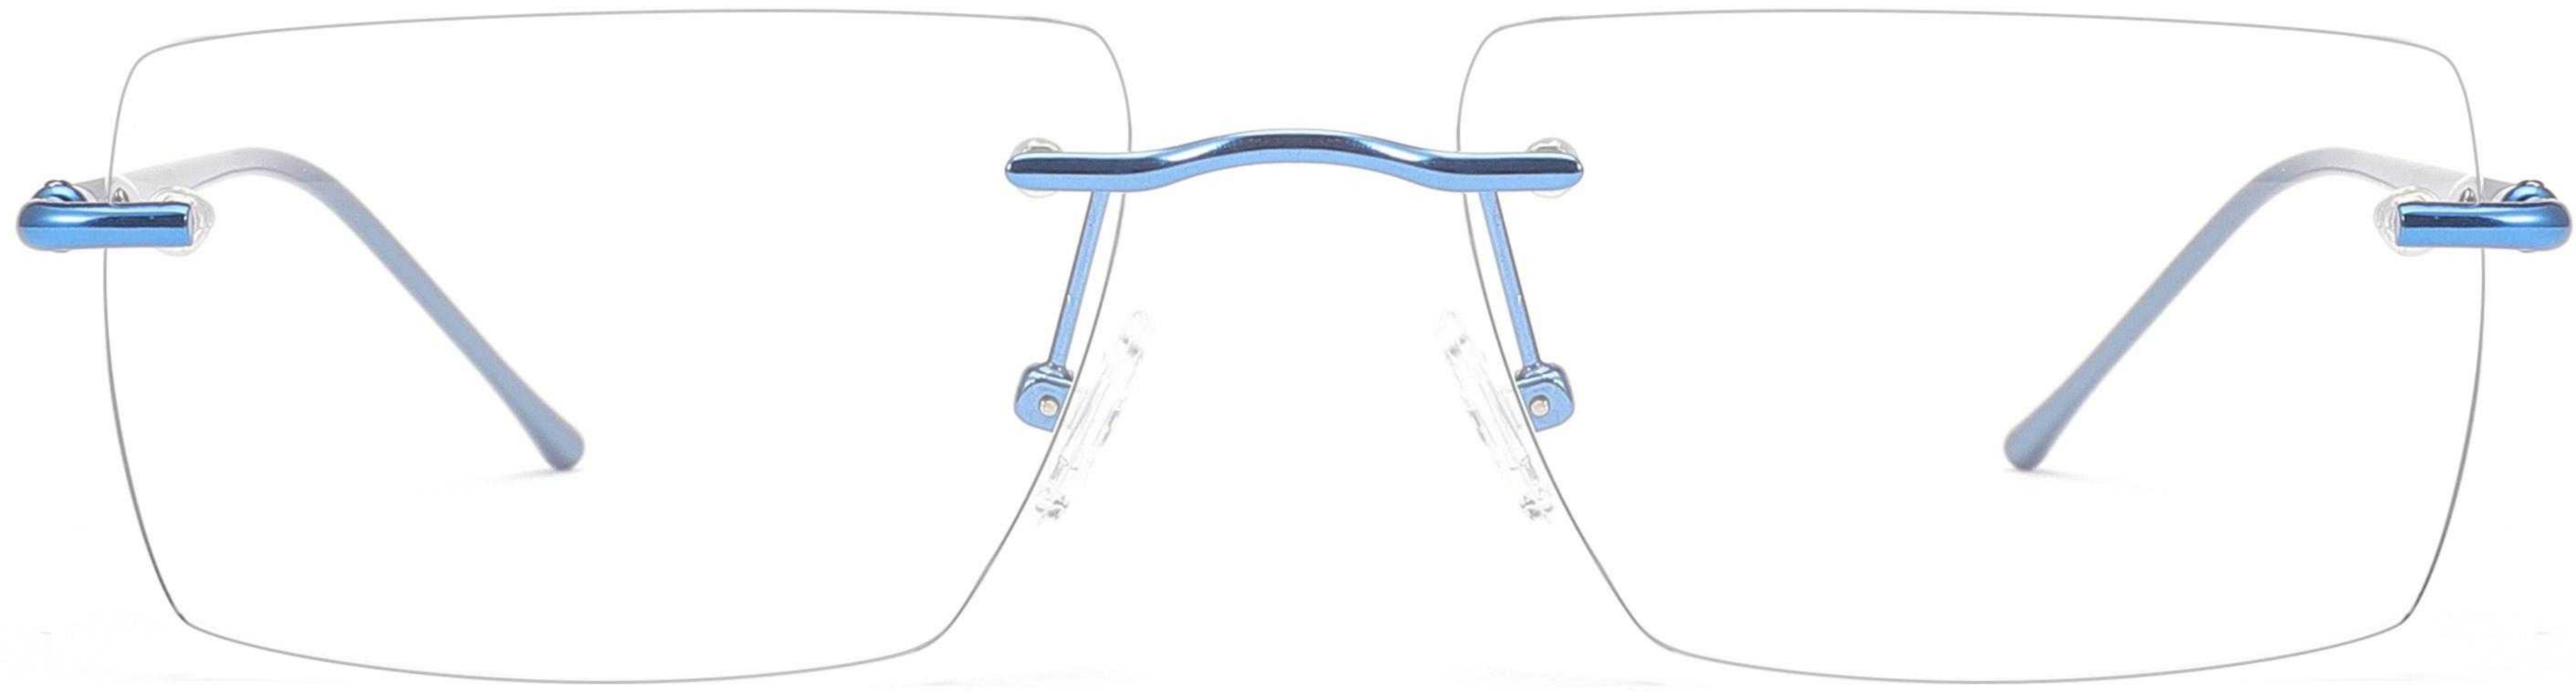

IP PLATING

XL106

56-17-145

ULTRALIGHT