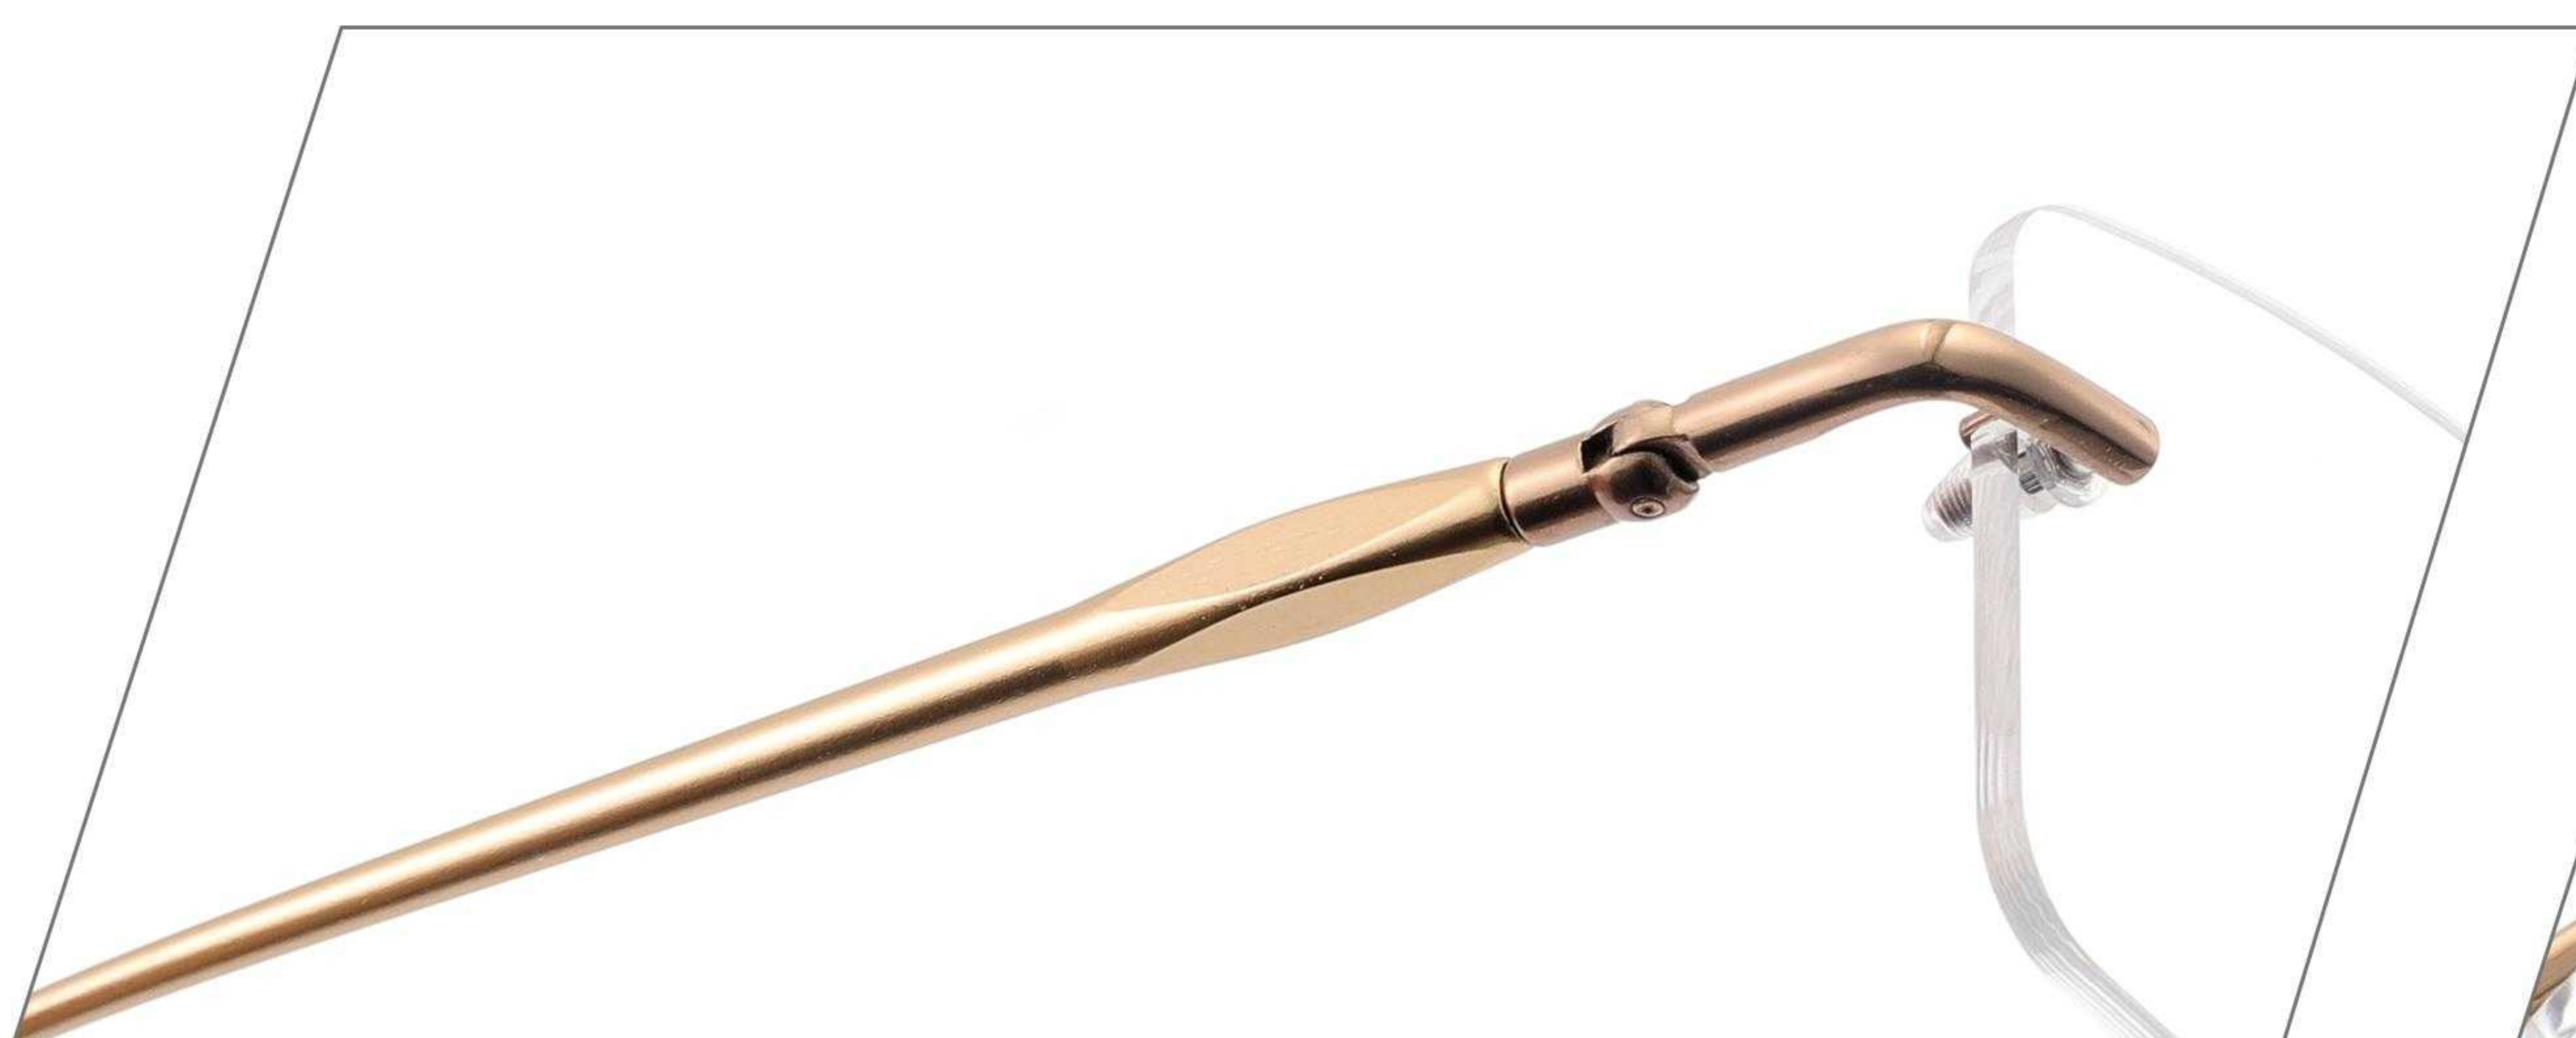

C1:BLACK

C2:GOLD

C3:GUN COLOR

C4:BROWN

C5:SILVER

C6:BLUE

details:

IP PLATING