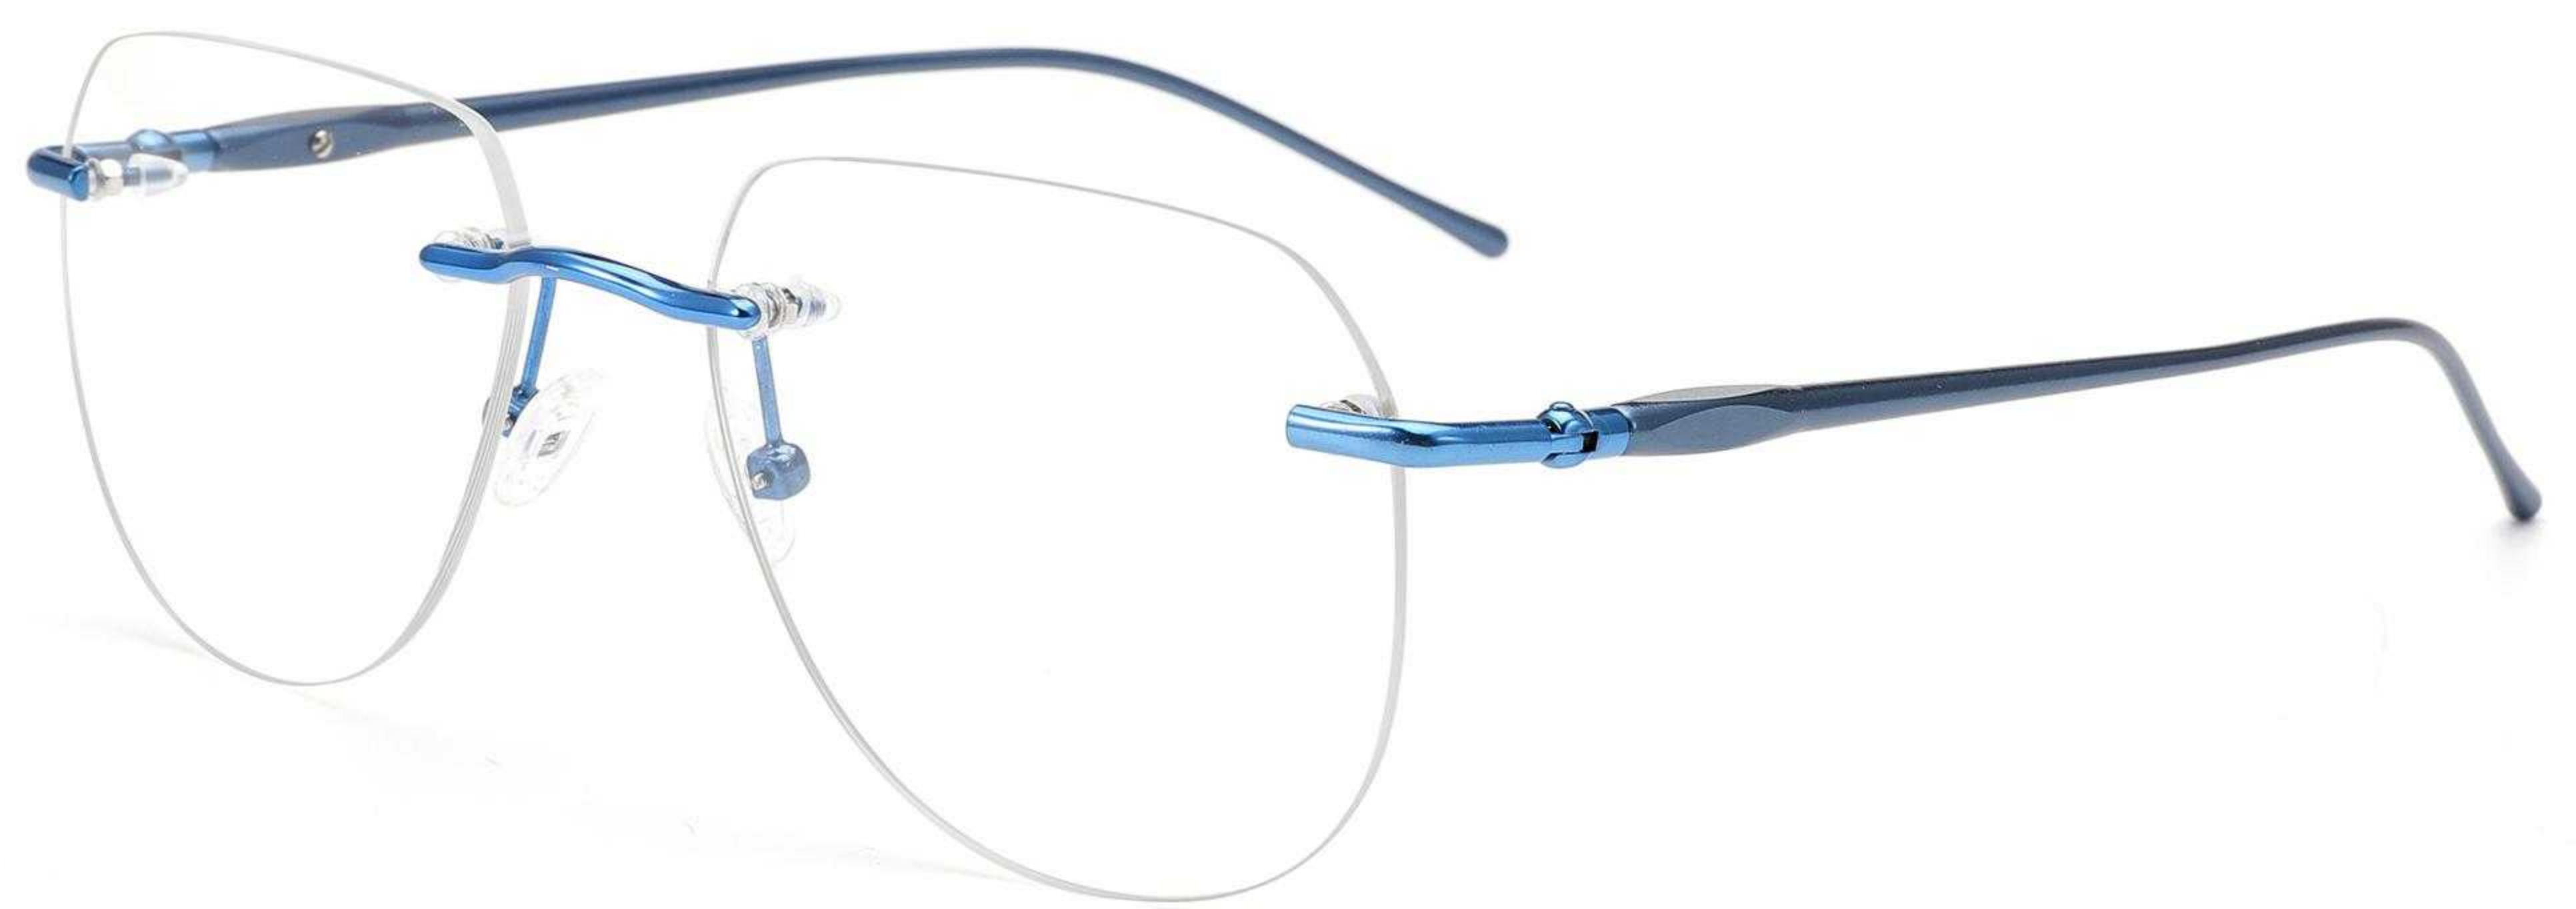

details:

180° MIRROR LEGS

XL117

 **54-17-145**

METAL

C1:BLACK

C2:GOLD

C3:GUN

C4:BROWN

C6:BLUE

details:

180° MIRROR LEGS

XL118

 **50-17-145**

METAL

C1:BLACK

C1:BLACK

C4:BROWN

C5:SILVER

C6:BLUE

details:

XL120

 **52-17-145**

METAL