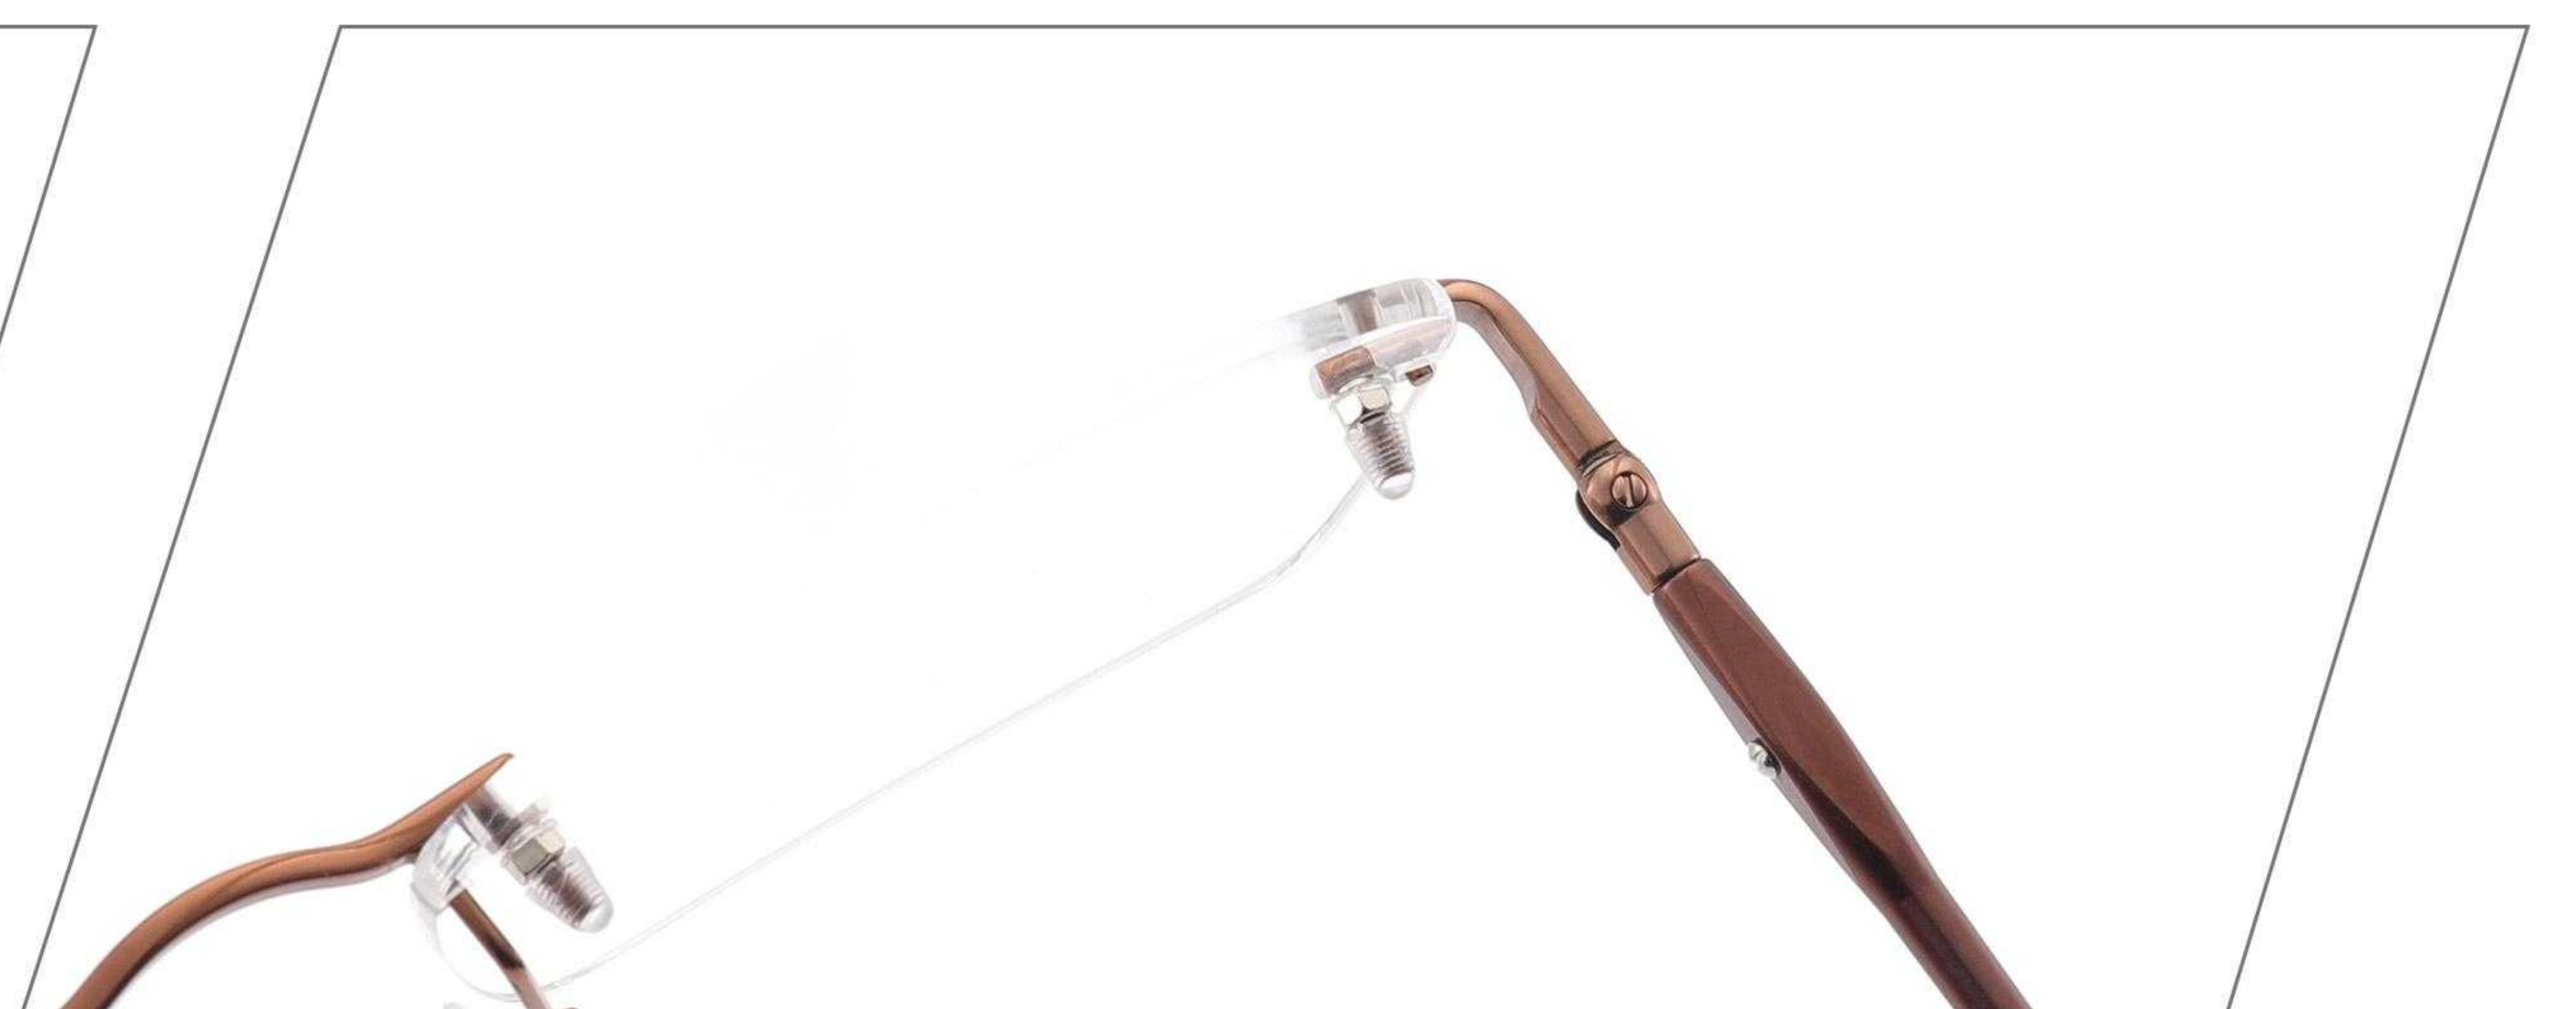

C6:BLUE

details: