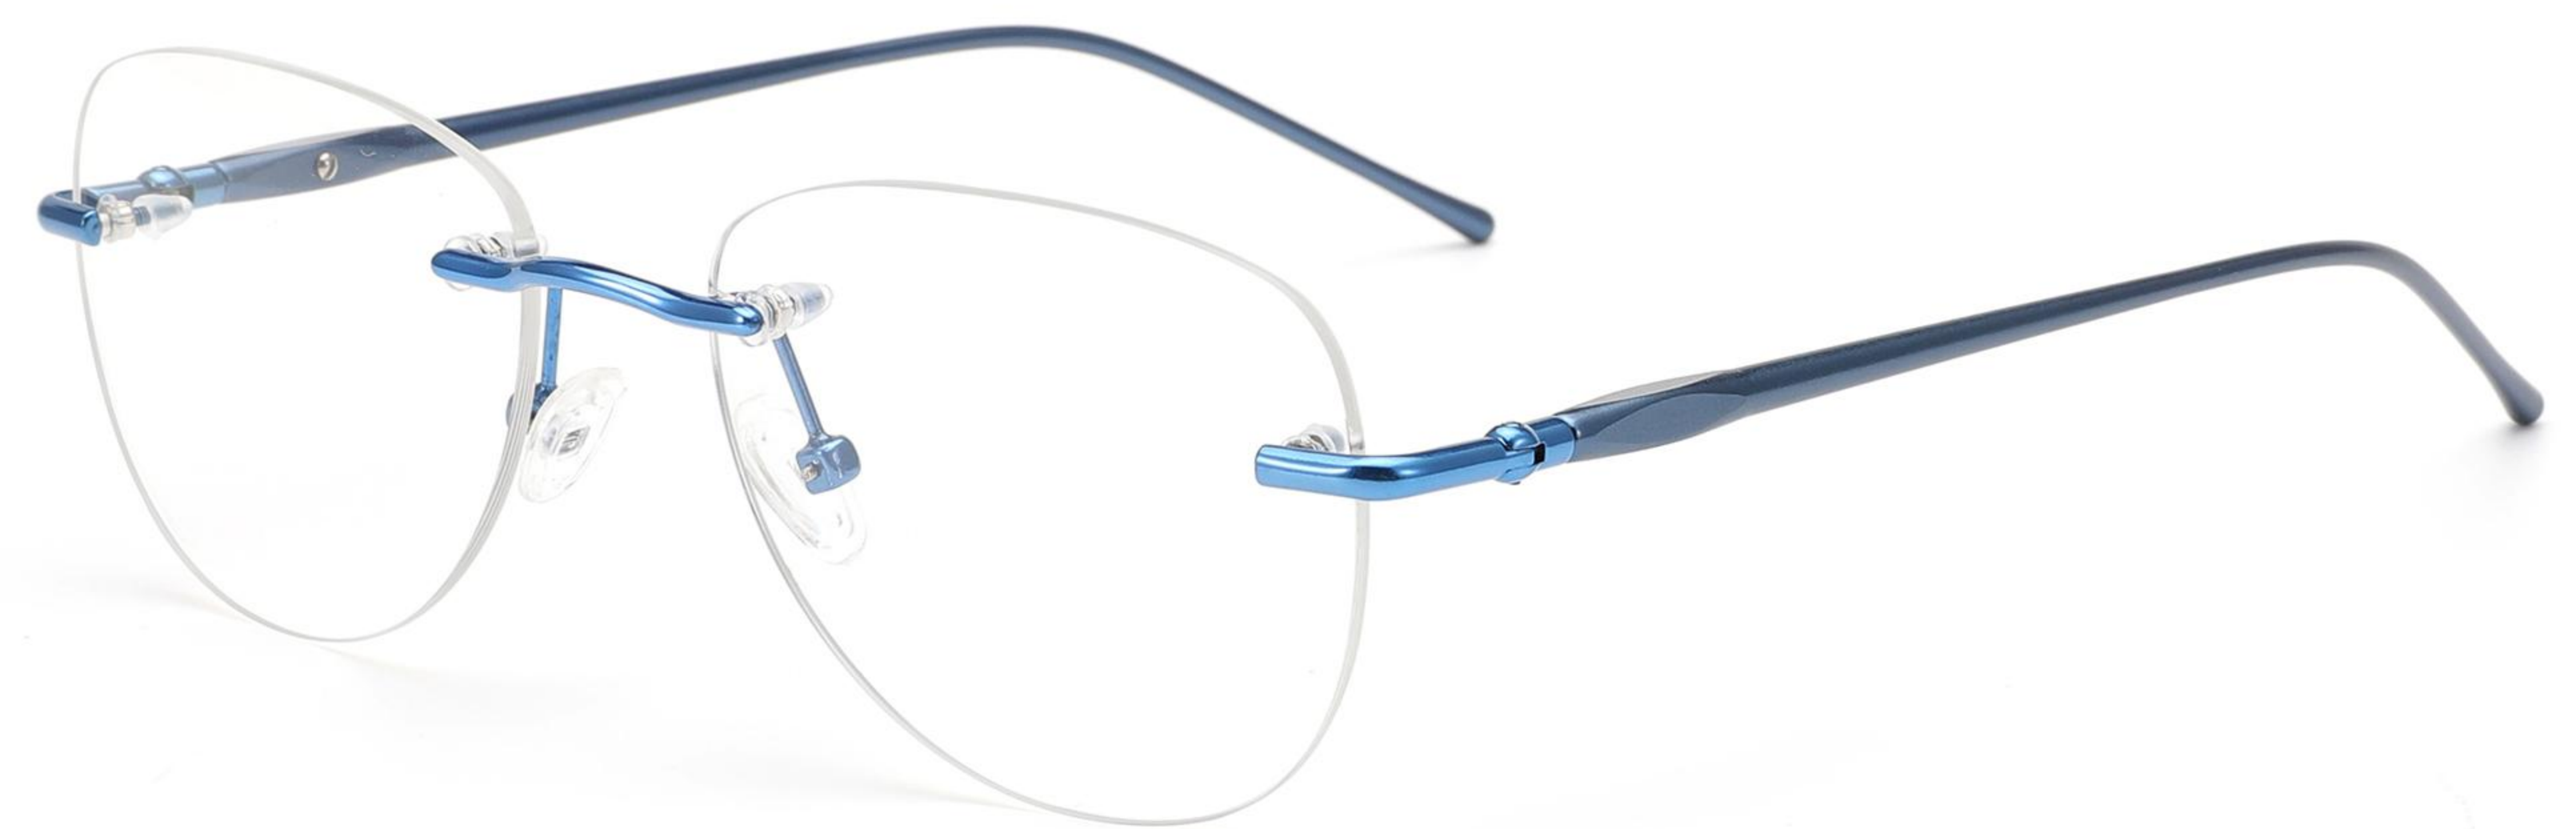

C1:BLACK

C2:GOLD

C3:GUN

C4:BROWN

C5:SILVER

C6:BLUE

details:

180° MIRROR LEGS