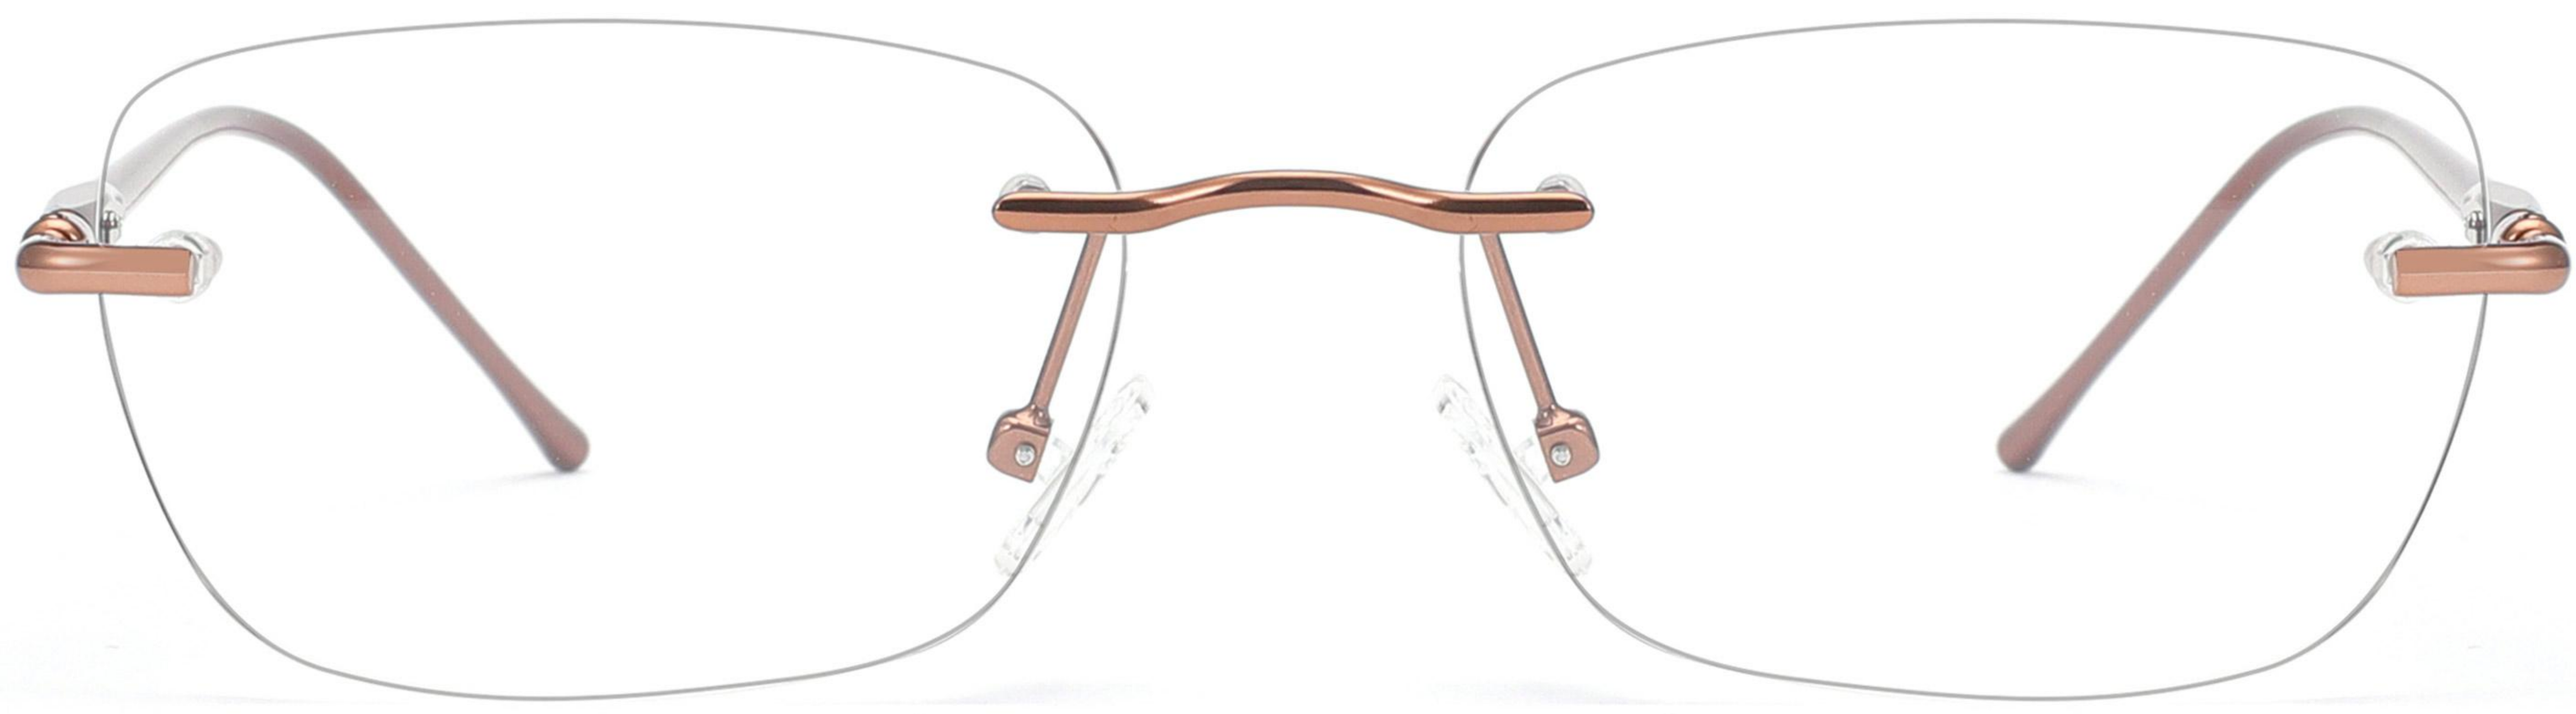

C3:GUN COLOR

C4:BROWN

C5:SILVER

C6:BLUE

details:

IP PLATING

XL108

 **53-17-145**