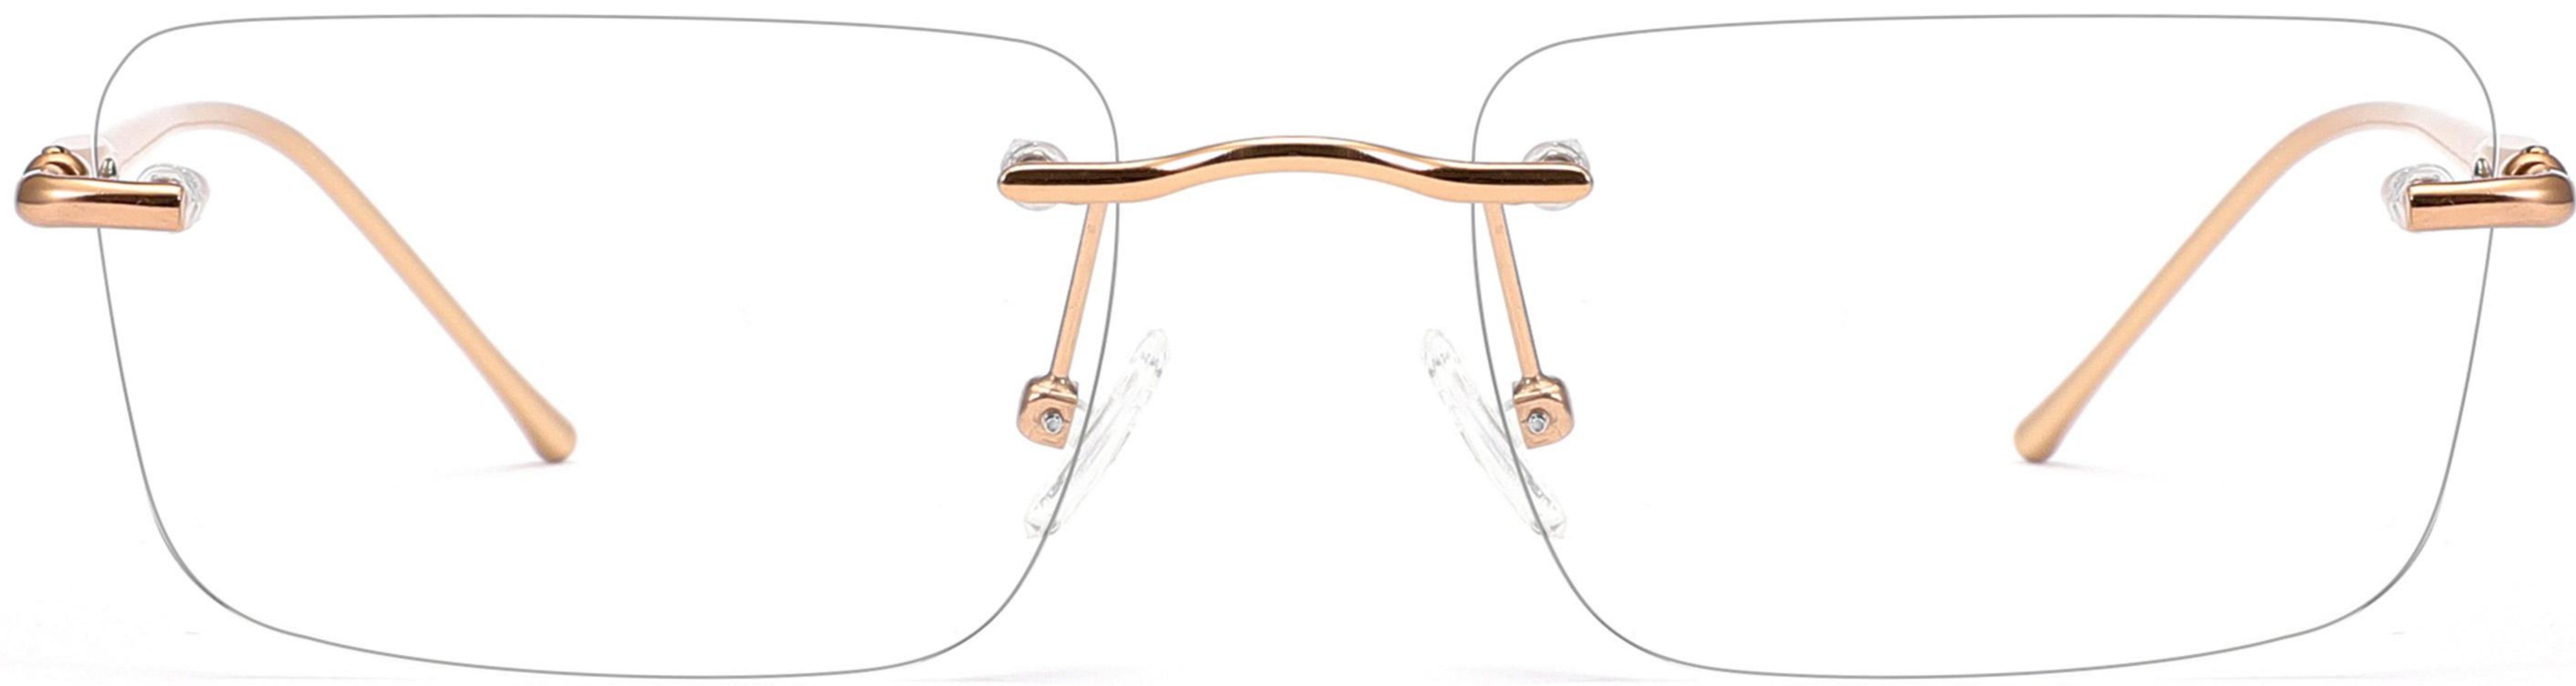

C4:BROWN

C5:SILVER

C6:BLUE

details:

IP PLATING

XL105

 **53-17-145**

ULTRALIGHT