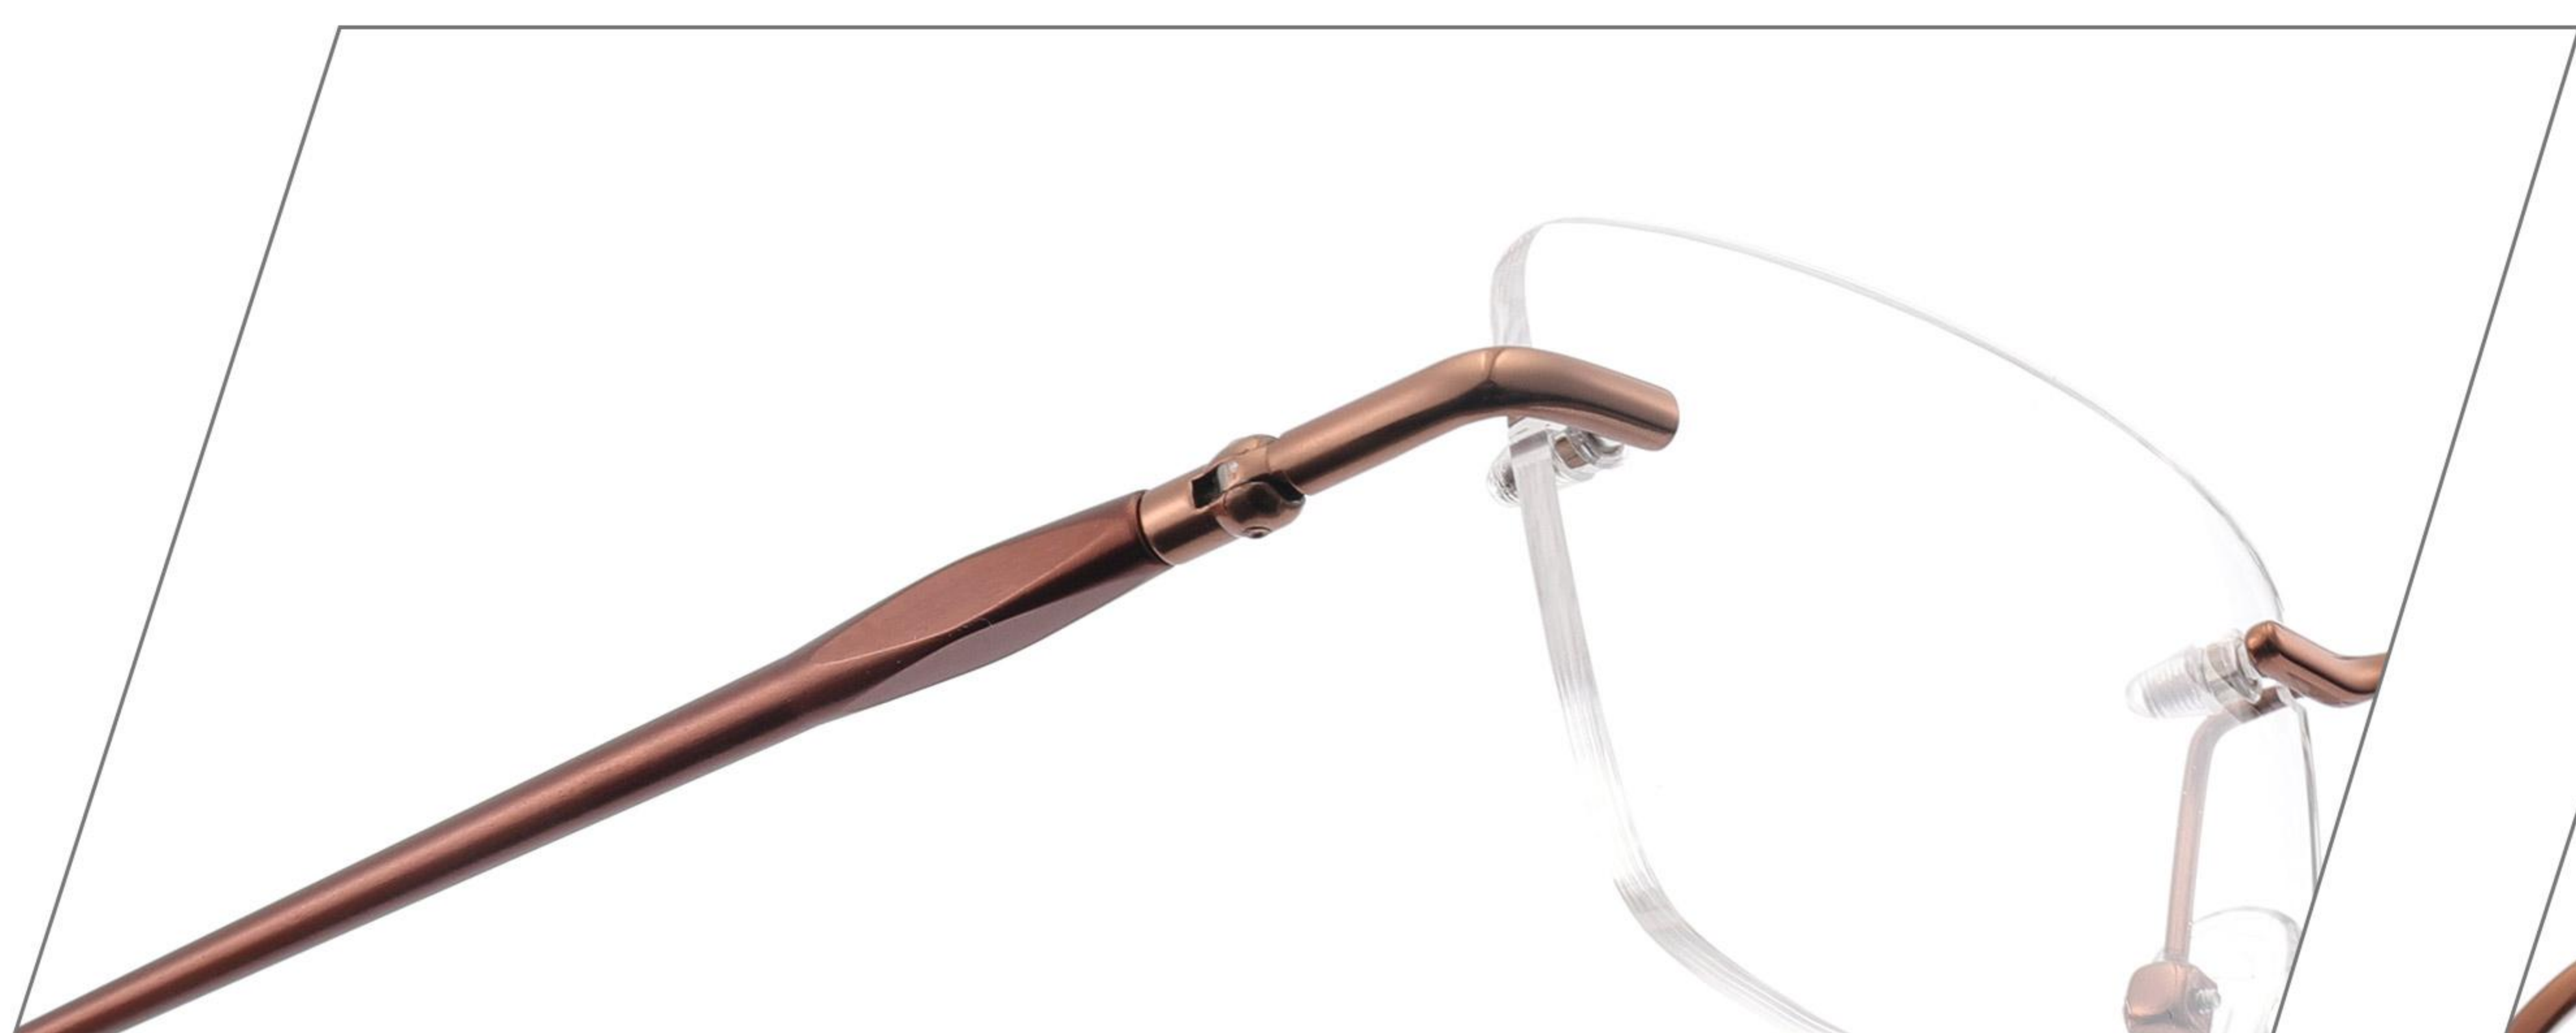

C2:GOLD

C3:GUN COLOR

C4:BROWN

C5:SILVER

C6:BLUE

details:

IP PLATING

XL103