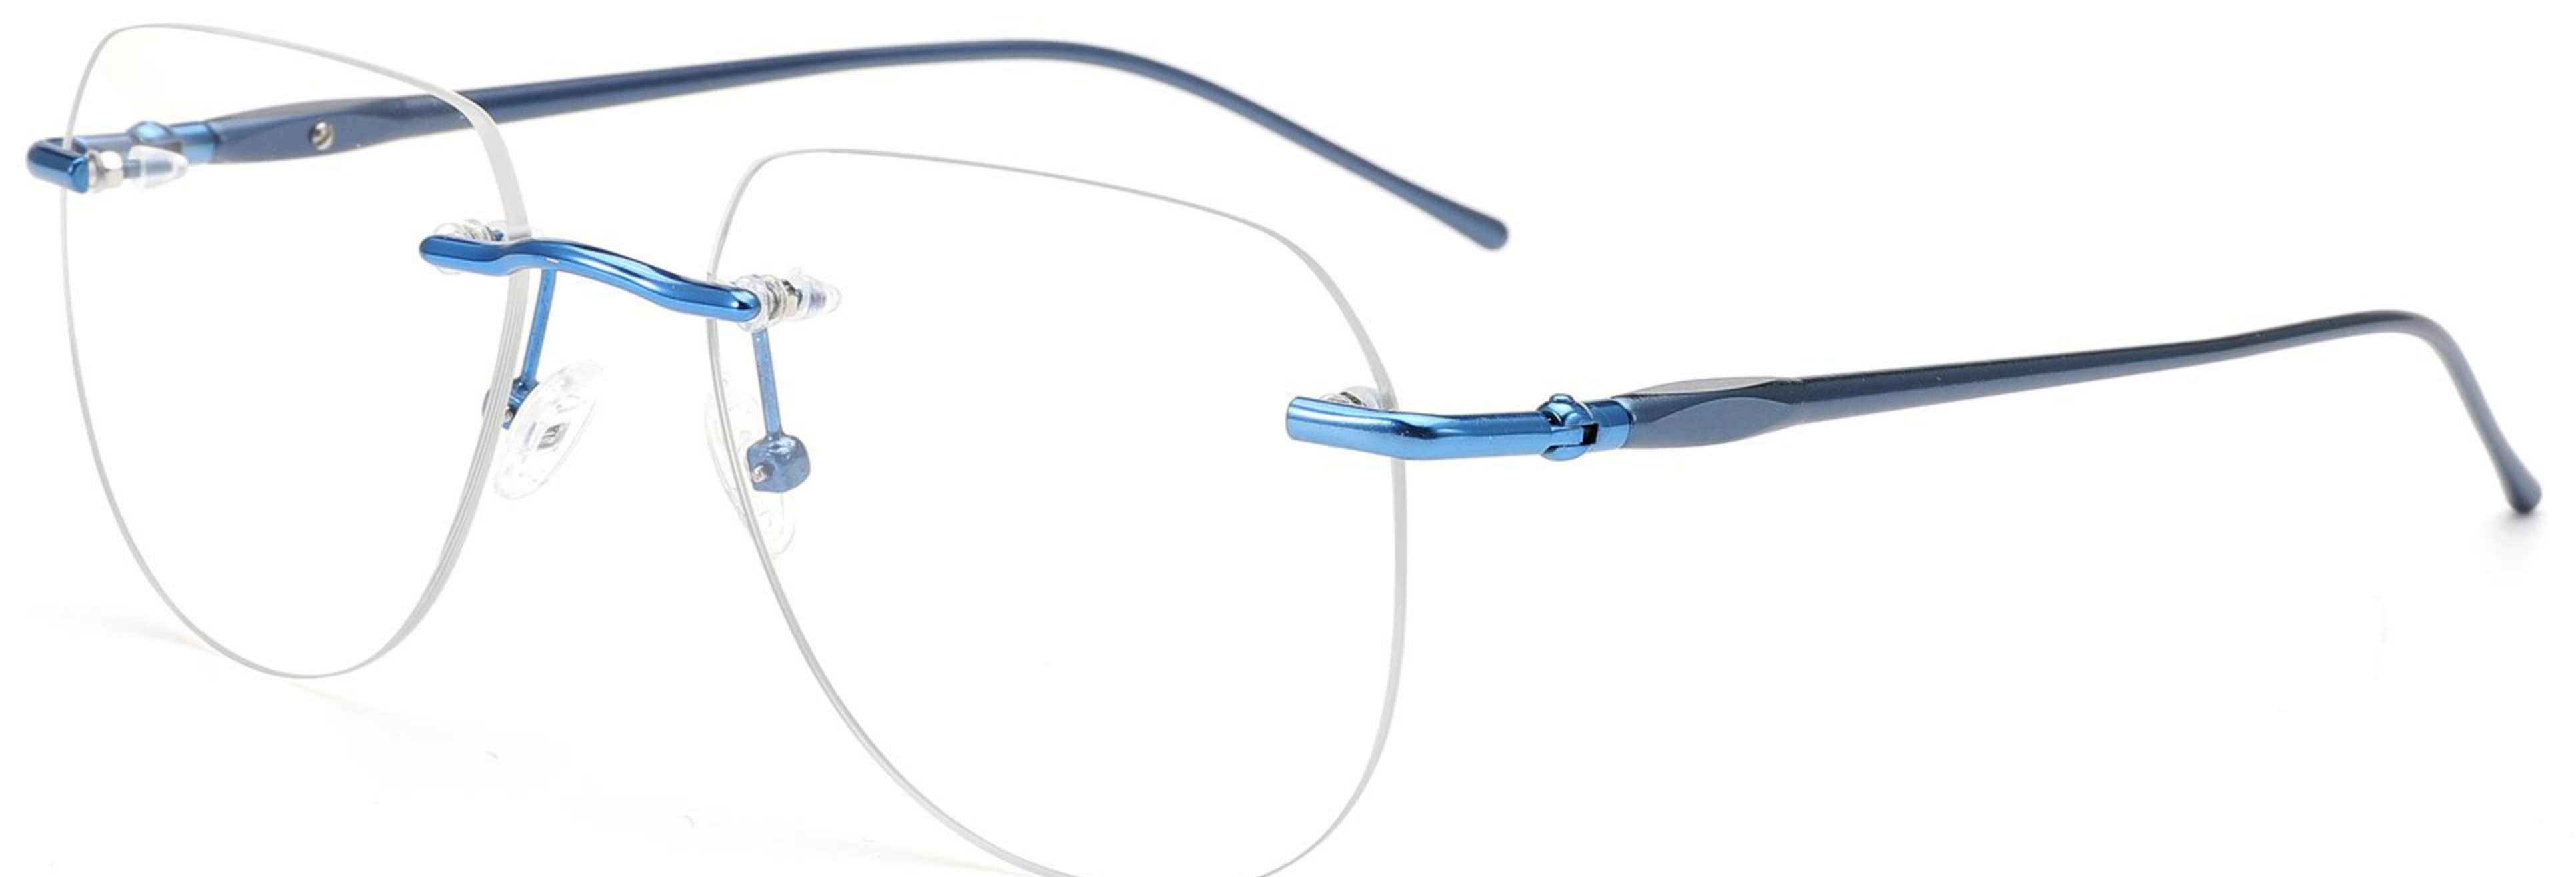

C4:BROWN

C5:SILVER

C6:BLUE

details:

180° MIRROR LEGS

XL117

 **54-17-145**

METAL

C1:BLACK

C2:GOLD

C3:GUN

C4:BROWN

C5:SILVER

C6:BLUE

details:

180° MIRROR LEGS

C6:BLUE

details:

180° MIRROR LEGS

XL119

 **54-17-145**

METAL

C1:BLACK

C2:GOLD