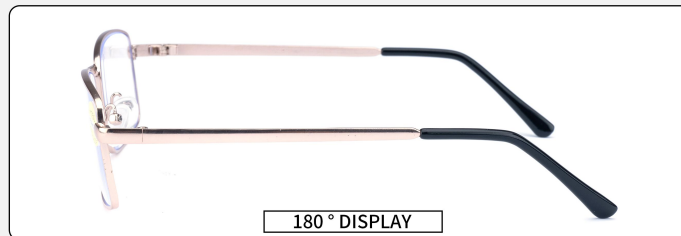

MODEL: 812

COLOR: GOLD

WIDTH OF LENS	WIDTH OF THE BRIDGE OF THE NOSE	LENGTH OF LENS LEGS
53mm	18mm	140mm

- +100°
- +150°
- +200°
- +250°
- +300°
- +350°
- +400°

▲ PLEASE CIRCLE THE BRIGHTNESS SELECTION

MODEL: 815

COLOR: GOLD

WIDTH OF LENS	WIDTH OF THE BRIDGE OF THE NOSE	LENGTH OF LENS LEGS
52mm	18mm	138mm

- +100°
- +125°
- +150°
- +175°
- +200°
- +225°
- +250°
- +275°
- +300°
- +350°
- +400°

▲ PLEASE CIRCLE THE BRIGHTNESS SELECTION

MODEL: 819

COLOR: GOLD PINK

WIDTH OF LENS	WIDTH OF THE BRIDGE OF THE NOSE	LENGTH OF LENS LEGS
48mm	20mm	135mm

+100° +150° +200° +250° +300° +350° +400°

▲ PLEASE CIRCLE THE BRIGHTNESS SELECTION

MODEL: 8322

COLOR: BLACK