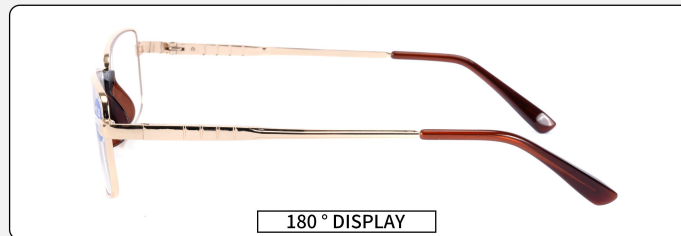

MODEL: 8328

WIDTH OF LENS	WIDTH OF THE BRIDGE OF THE NOSE	LENGTH OF LENS LEGS
52mm	18mm	140mm

- +100°
- +125°
- +150°
- +175°
- +200°
- +225°
- +250°
- +275°
- +300°
- +350°
- +400°

▲ PLEASE CIRCLE THE BRIGHTNESS SELECTION