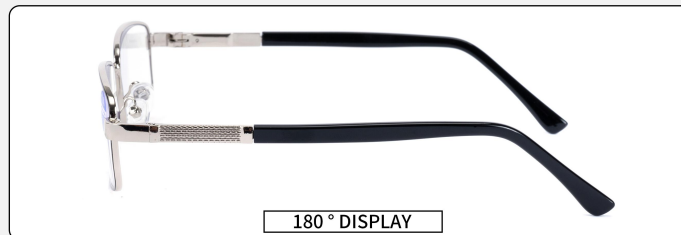

MODEL: RA070

COLOR: BLACK SILVERY

WIDTH OF LENS	WIDTH OF THE BRIDGE OF THE NOSE	LENGTH OF LENS LEGS
53mm	17mm	140mm

- +100°
- +125°
- +150°
- +175°
- +200°
- +225°
- +250°
- +275°
- +300°
- +350°
- +400°

▲ PLEASE CIRCLE THE BRIGHTNESS SELECTION