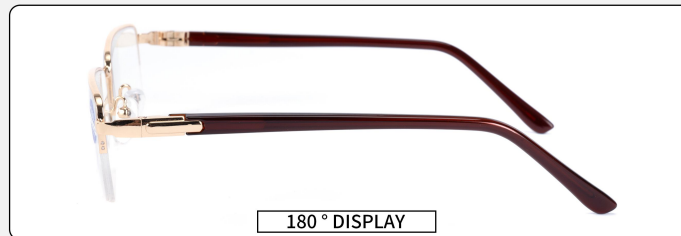

MODEL: 8327

WIDTH OF LENS	WIDTH OF THE BRIDGE OF THE NOSE	LENGTH OF LENS LEGS
52mm	18mm	138mm

- +100°
- +125°
- +150°
- +175°
- +200°
- +225°
- +250°
- +275°
- +300°
- +350°
- +400°

▲ PLEASE CIRCLE THE BRIGHTNESS SELECTION