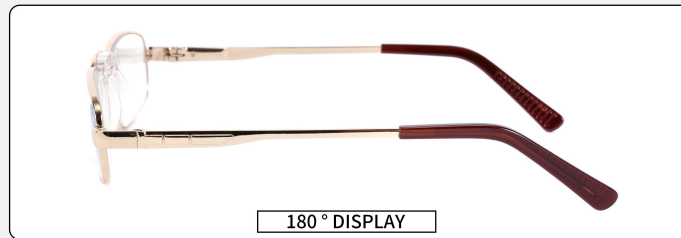

MODEL: 8325

WIDTH OF LENS	WIDTH OF THE BRIDGE OF THE NOSE	LENGTH OF LENS LEGS
50mm	18mm	138mm

- +100°
- +125°
- +150°
- +175°
- +200°
- +225°
- +250°
- +275°
- +300°
- +350°
- +400°

▲ PLEASE CIRCLE THE BRIGHTNESS SELECTION