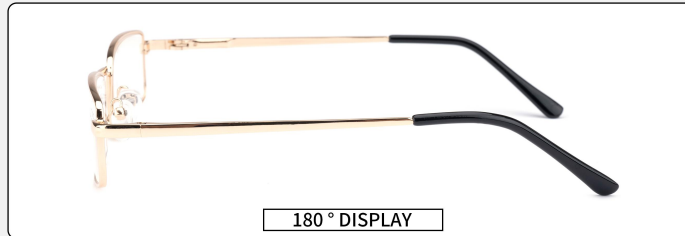

MODEL: VS1801

COLOR: GOLD

WIDTH OF LENS	WIDTH OF THE BRIDGE OF THE NOSE	LENGTH OF LENS LEGS
51mm	17mm	138mm

- +100°
- +125°
- +150°
- +175°
- +200°
- +225°
- +250°
- +275°
- +300°
- +350°
- +400°

▲ PLEASE CIRCLE THE BRIGHTNESS SELECTION