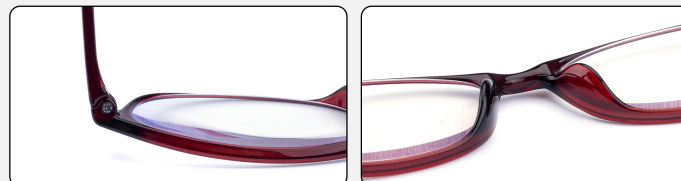

MODEL: TR8802

COLOR: WINE RED

WIDTH OF LENS	WIDTH OF THE BRIDGE OF THE NOSE	LENGTH OF LENS LEGS
51mm	17mm	135mm

- +100°
- +150°
- +200°
- +250°
- +300°
- +350°
- +400°

▲ PLEASE CIRCLE THE BRIGHTNESS SELECTION