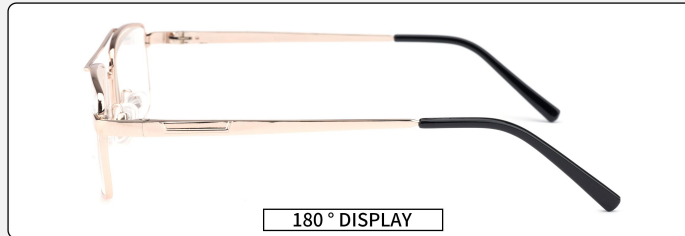

▲ PLEASE CIRCLE THE BRIGHTNESS SELECTION

MODEL: VS1802

COLOR: GOLD

WIDTH OF LENS	WIDTH OF THE BRIDGE OF THE NOSE	LENGTH OF LENS LEGS
52mm	17mm	140mm

POSITIVE DISPLAY

45° DISPLAY

180° DISPLAY

- +100°
- +125°
- +150°
- +175°
- +200°
- +225°
- +250°
- +275°
- +300°
- +350°
- +400°