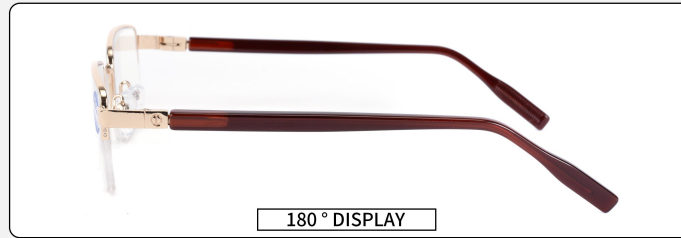

MODEL: 8329

WIDTH OF LENS	WIDTH OF THE BRIDGE OF THE NOSE	LENGTH OF LENS LEGS
54mm	18mm	140mm

- +100°
- +125°
- +150°
- +175°
- +200°
- +225°
- +250°
- +275°
- +300°
- +350°
- +400°

▲ PLEASE CIRCLE THE BRIGHTNESS SELECTION