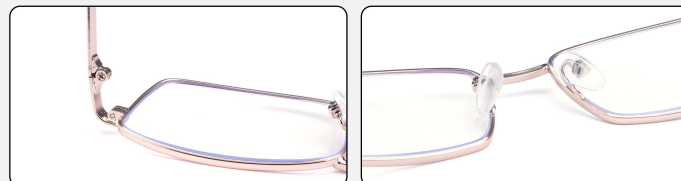

MODEL: 812

COLOR: GOLD

WIDTH OF LENS	WIDTH OF THE BRIDGE OF THE NOSE	LENGTH OF LENS LEGS
53mm	18mm	140mm

- +100°
- +150°
- +200°
- +250°
- +300°
- +350°
- +400°

▲ PLEASE CIRCLE THE BRIGHTNESS SELECTION

MODEL: 815

COLOR: GOLD

WIDTH OF LENS	WIDTH OF THE BRIDGE OF THE NOSE	LENGTH OF LENS LEGS
52mm	18mm	138mm

- +100°
- +125°
- +150°
- +175°
- +200°
- +225°
- +250°
- +275°
- +300°
- +350°
- +400°

▲ PLEASE CIRCLE THE BRIGHTNESS SELECTION

MODEL: 819

COLOR: GOLD PINK

WIDTH OF LENS	WIDTH OF THE BRIDGE OF THE NOSE	LENGTH OF LENS LEGS
48mm	20mm	135mm

+100° +150° +200° +250° +300° +350° +400°

▲ PLEASE CIRCLE THE BRIGHTNESS SELECTION

MODEL: 8322

COLOR: BLACK