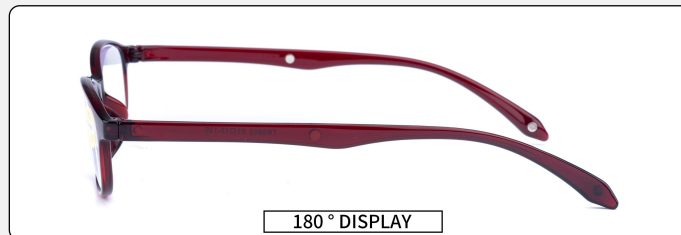

MODEL: TR8802

COLOR: WINE RED

WIDTH OF LENS	WIDTH OF THE BRIDGE OF THE NOSE	LENGTH OF LENS LEGS
51mm	17mm	135mm

- +100°
- +150°
- +200°
- +250°
- +300°
- +350°
- +400°

▲ PLEASE CIRCLE THE BRIGHTNESS SELECTION