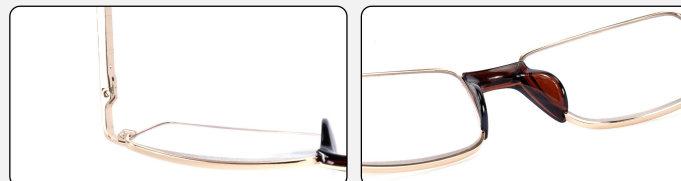

MODEL: 8328

WIDTH OF LENS	WIDTH OF THE BRIDGE OF THE NOSE	LENGTH OF LENS LEGS
52mm	18mm	140mm

- +100°
- +125°
- +150°
- +175°
- +200°
- +225°
- +250°
- +275°
- +300°
- +350°
- +400°

▲ PLEASE CIRCLE THE BRIGHTNESS SELECTION