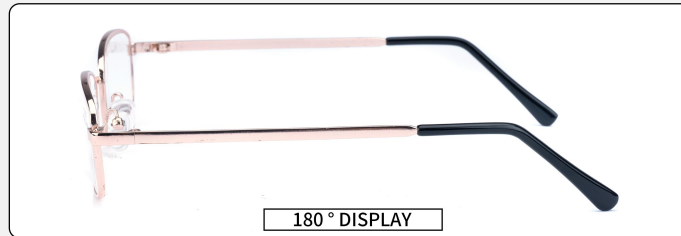

MODEL: 812

COLOR: GOLD

WIDTH OF LENS	WIDTH OF THE BRIDGE OF THE NOSE	LENGTH OF LENS LEGS
53mm	18mm	140mm

- +100°
- +150°
- +200°
- +250°
- +300°
- +350°
- +400°

▲ PLEASE CIRCLE THE BRIGHTNESS SELECTION

MODEL: 815

COLOR: GOLD

WIDTH OF LENS	WIDTH OF THE BRIDGE OF THE NOSE	LENGTH OF LENS LEGS
52mm	18mm	138mm

- +100°
- +125°
- +150°
- +175°
- +200°
- +225°
- +250°
- +275°
- +300°
- +350°
- +400°

▲ PLEASE CIRCLE THE BRIGHTNESS SELECTION

MODEL: 819

COLOR: GOLD PINK

WIDTH OF LENS	WIDTH OF THE BRIDGE OF THE NOSE	LENGTH OF LENS LEGS
48mm	20mm	135mm

+100° +150° +200° +250° +300° +350° +400°

▲ PLEASE CIRCLE THE BRIGHTNESS SELECTION

MODEL: 8322

COLOR: BLACK