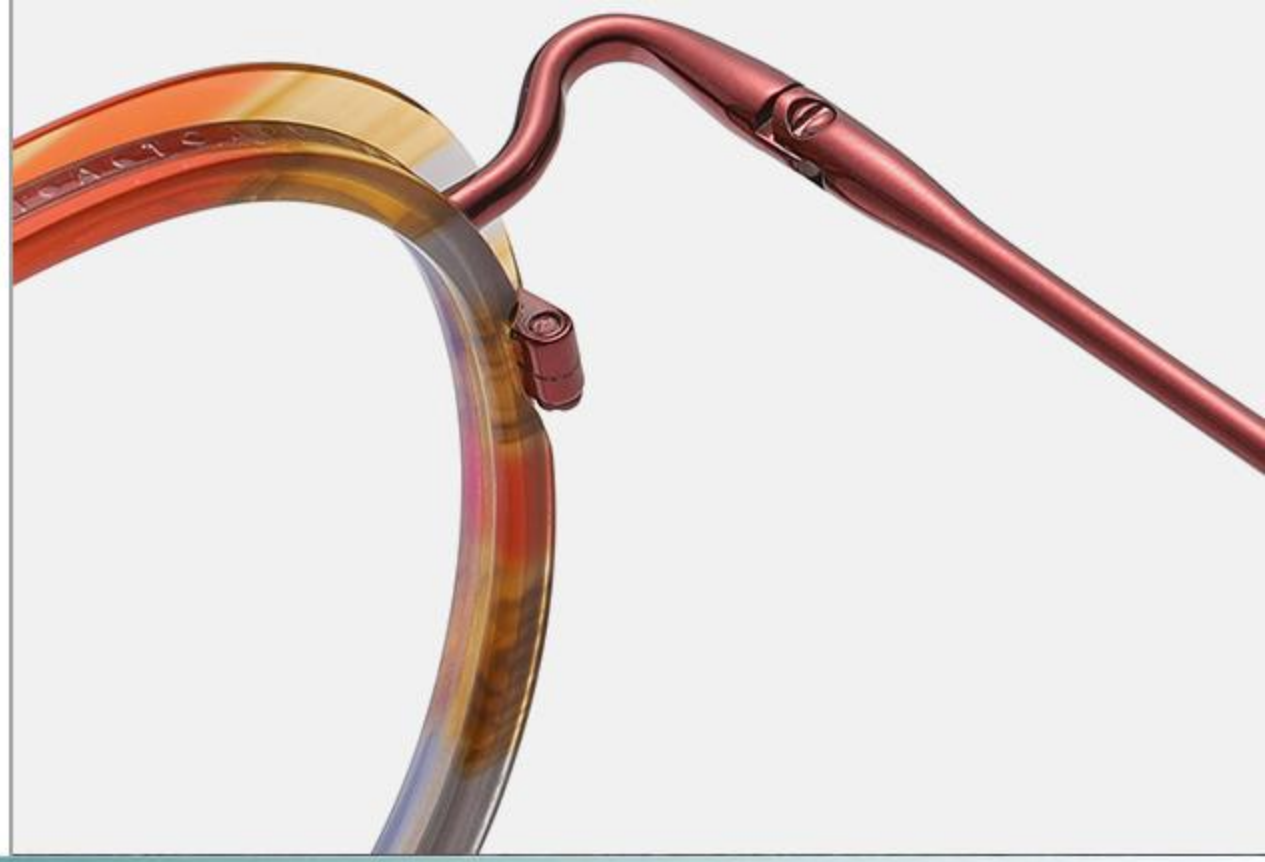

Titanium

MOD ARLT5963

🕶️ 48-22-148

📏 48