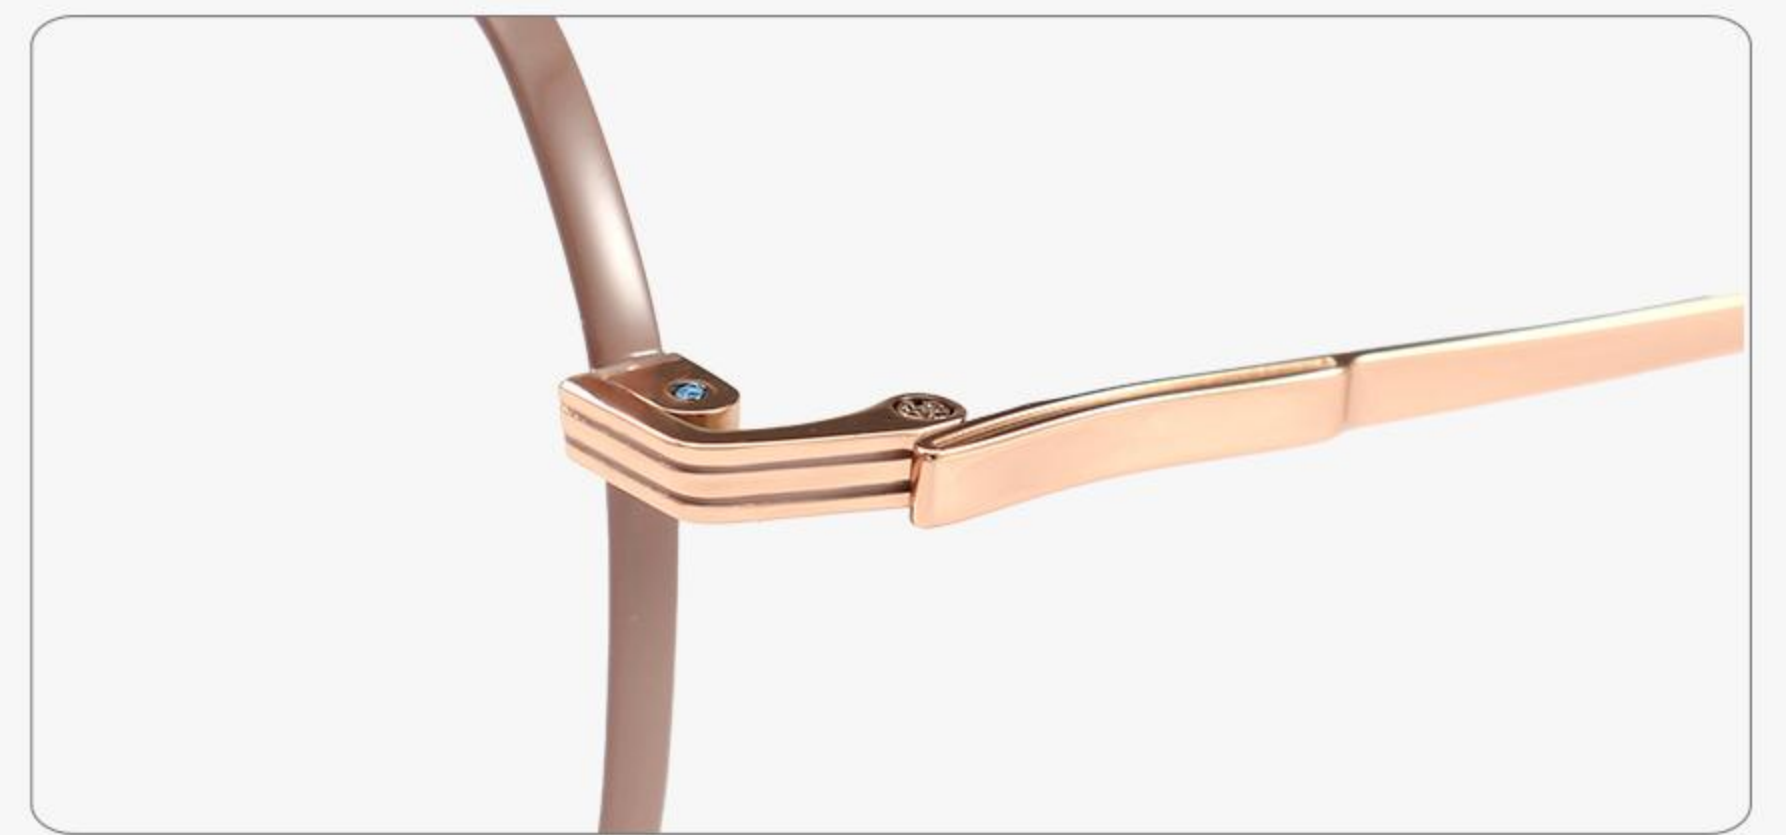

PURE TITANIUM

PT08020 51□18-145 H48

C2 Silvery
银