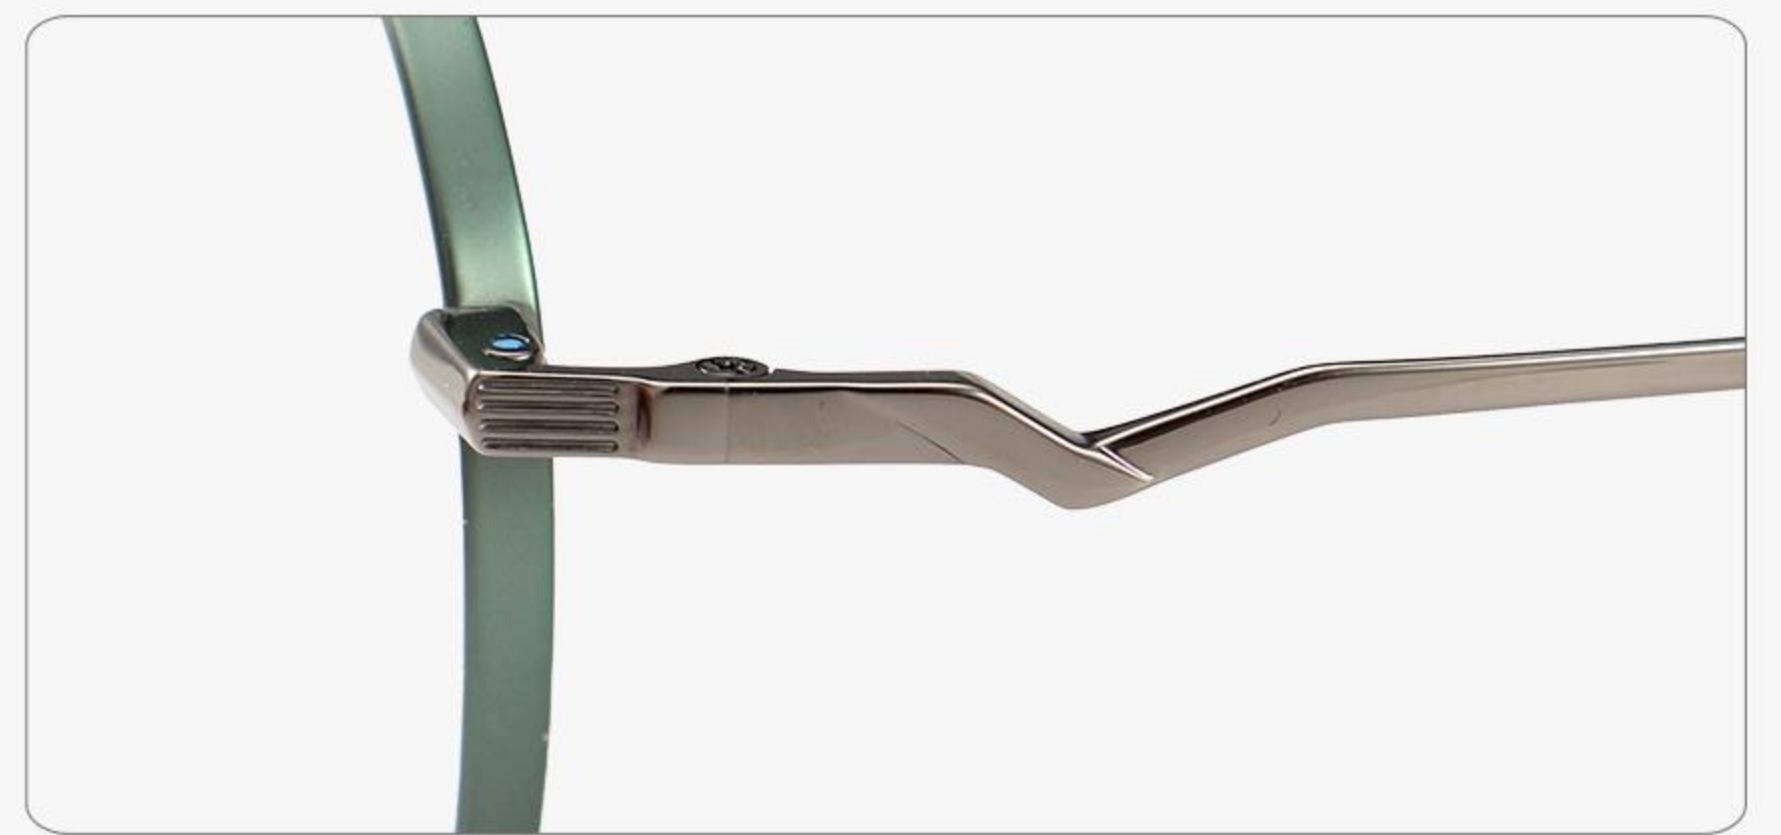

C2 Black
黑

C19 Green/Gun
绿枪

C6 Black/Silvery
黑银

PURE TITANIUM

PT08111 51□17-145 H46

包胶螺丝

C3 Silvery
银

C19 Matt Gun Green
哑枪绿