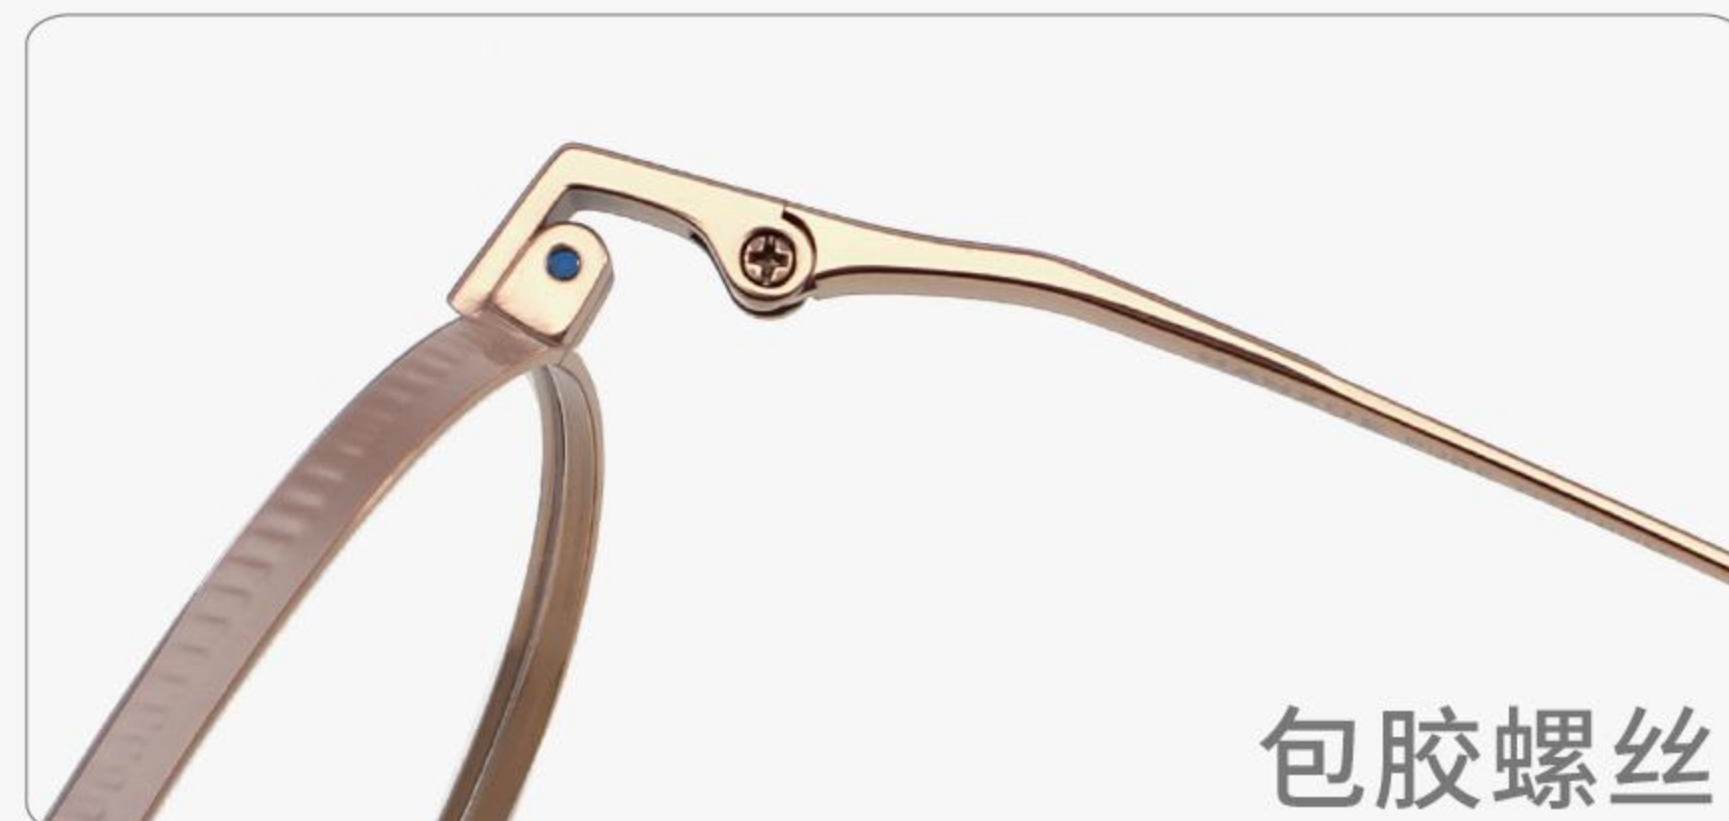

PURE TITANIUM

PT08016 52□18-145 H48

C2 Silvery
银