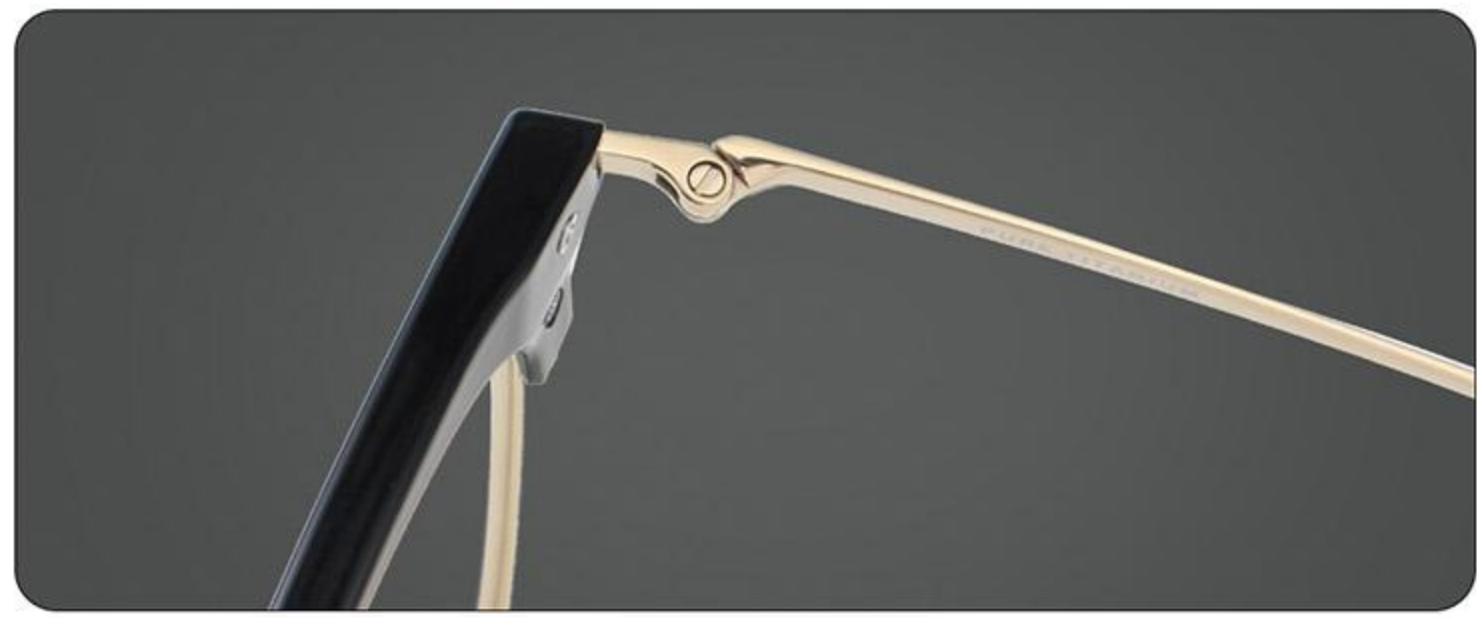

C3 Coffee
咖

C2 Black/Silvery
黑银

C4 Transparent/Rose Gold
透明白玫

PURE TITANIUM

「全钛眼镜」

轻奢极简 简约不简单

PURE TITANIUM

PT08133 55□20-148 H49