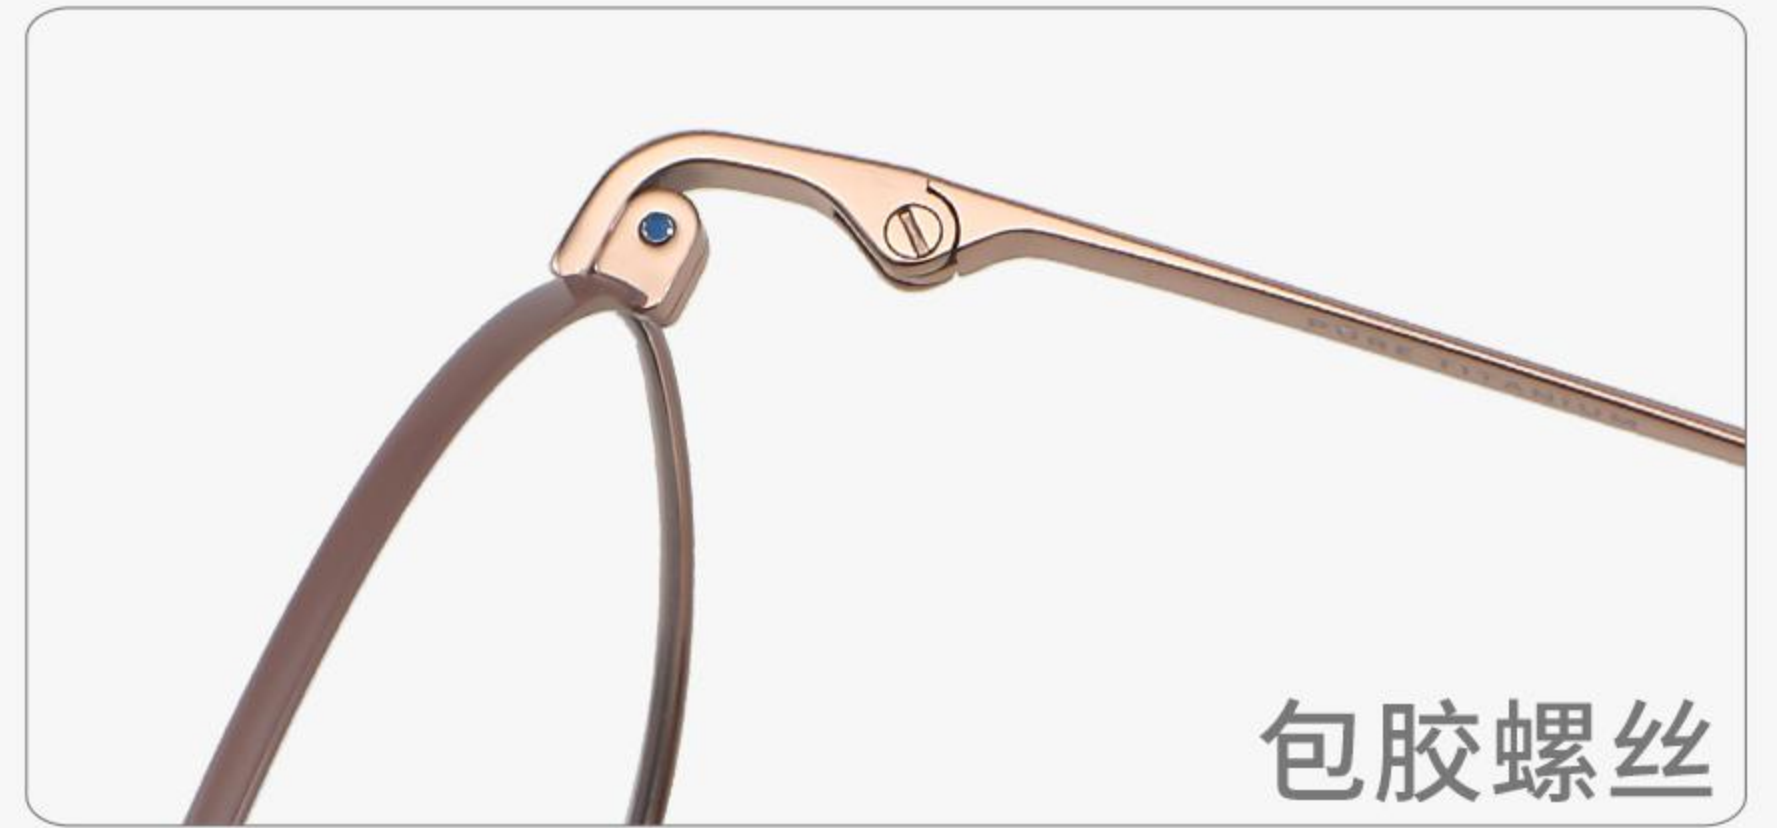

C5 Matt Silvery
哑银

C6 Matt Gun
哑枪

C4 Matt Black/Gold
哑黑金

C3 Matt Bronze
哑古铜

C1 Matt Rose Gold
哑玫金

C2 Matt Black/Silvery
哑黑银

PURE TITANIUM

PT08138 50□20-145 H45