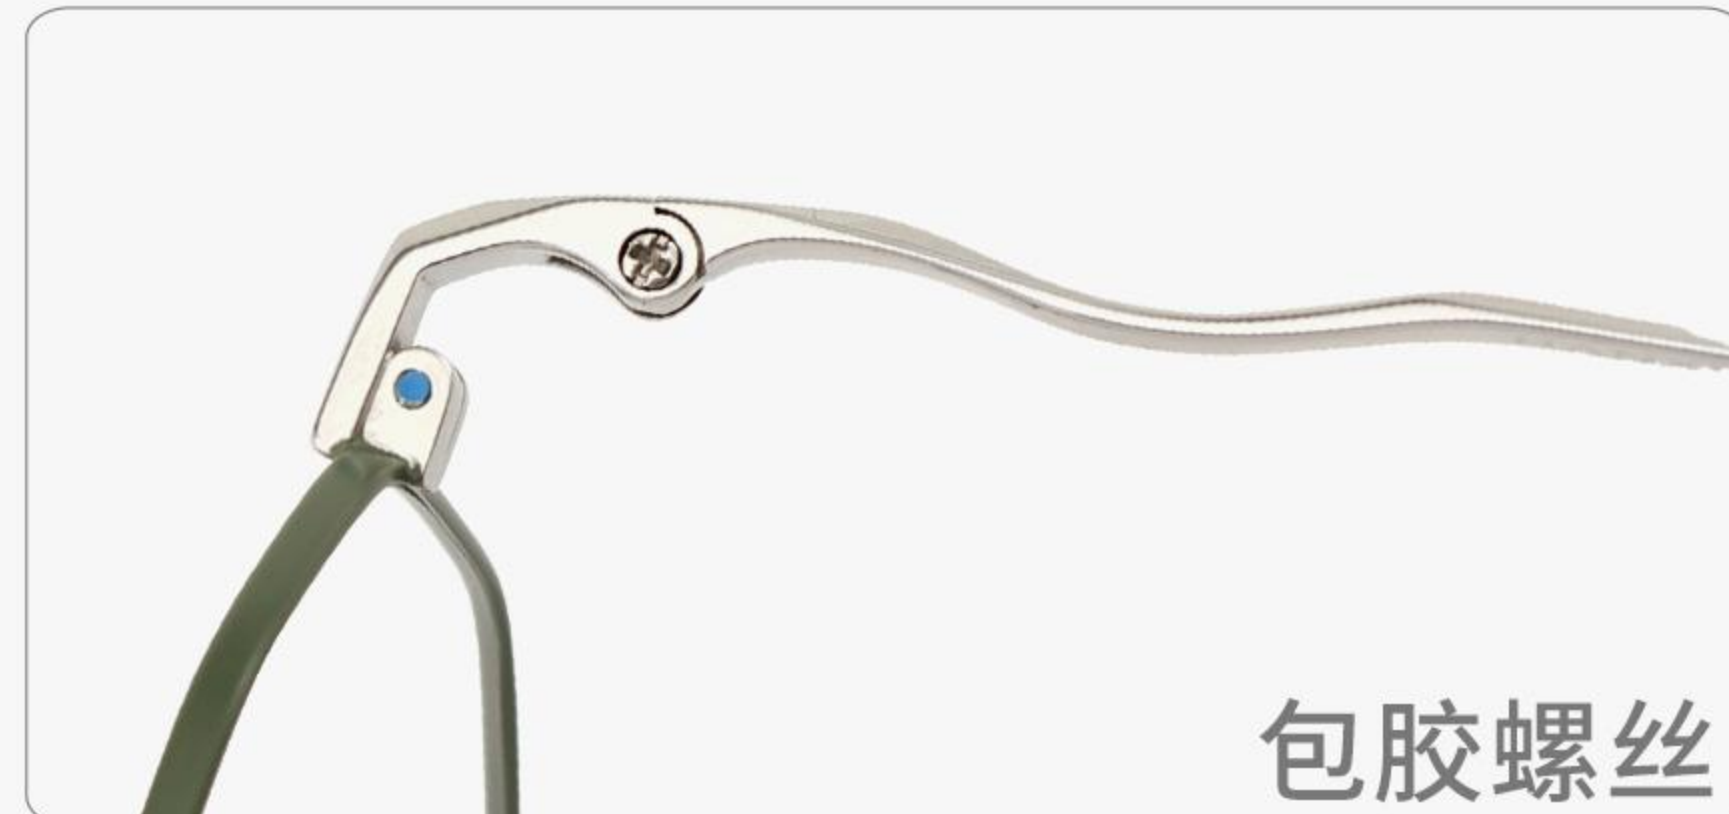

PURE TITANIUM

PT08101 53□18-145 H54

C3 Matt Silvery
哑银