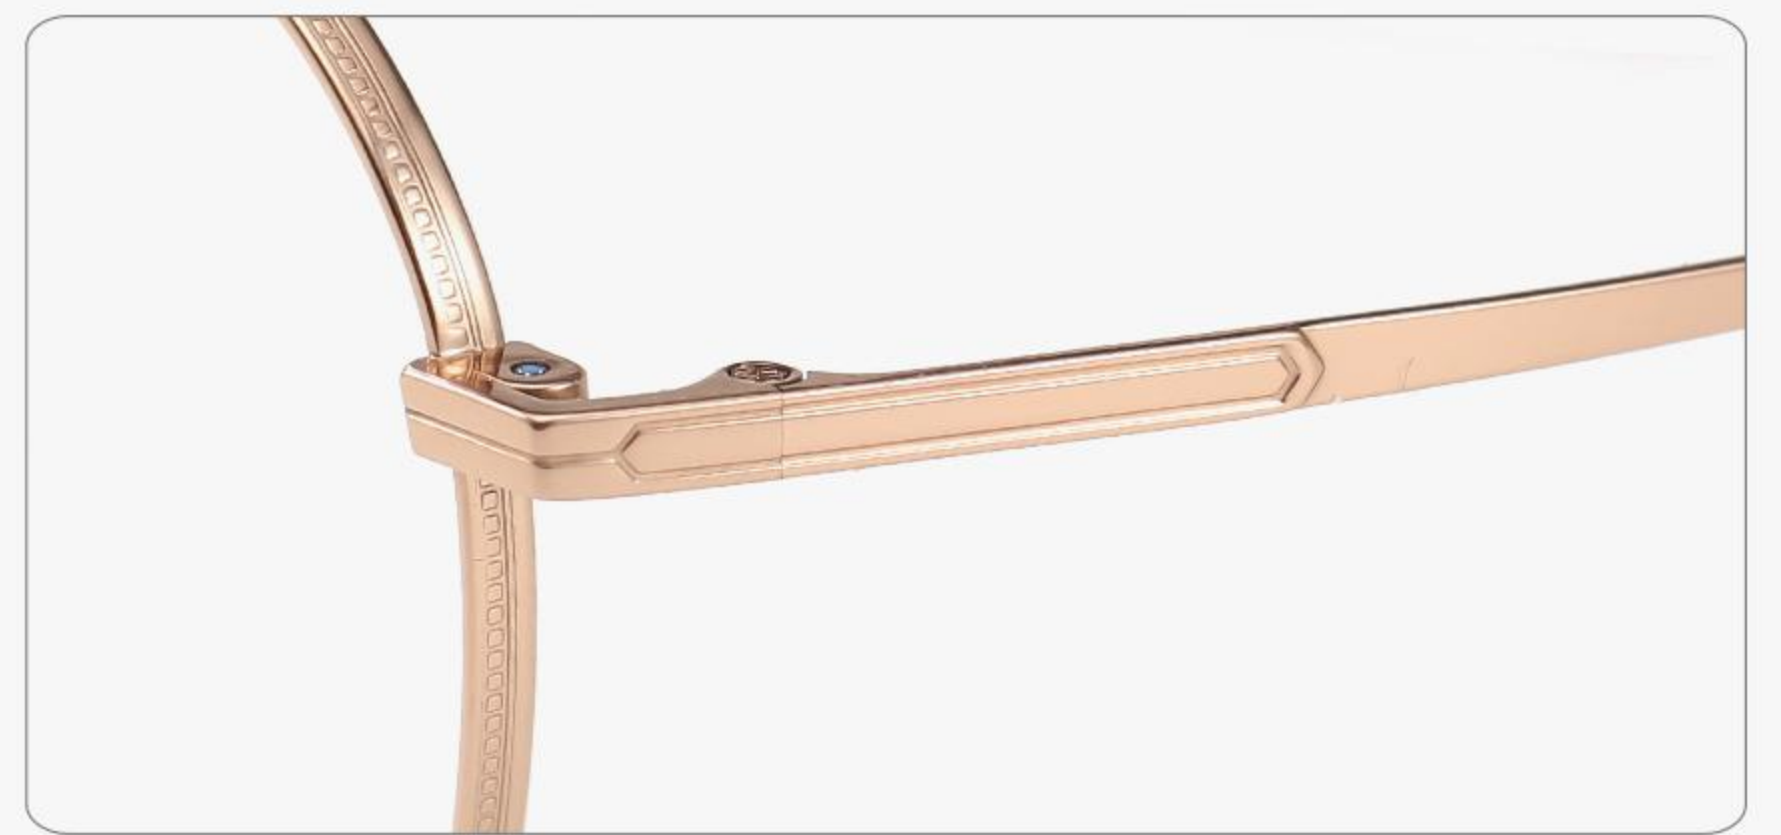

PURE TITANIUM

PT08017 52□18-145 H49

包胶螺丝