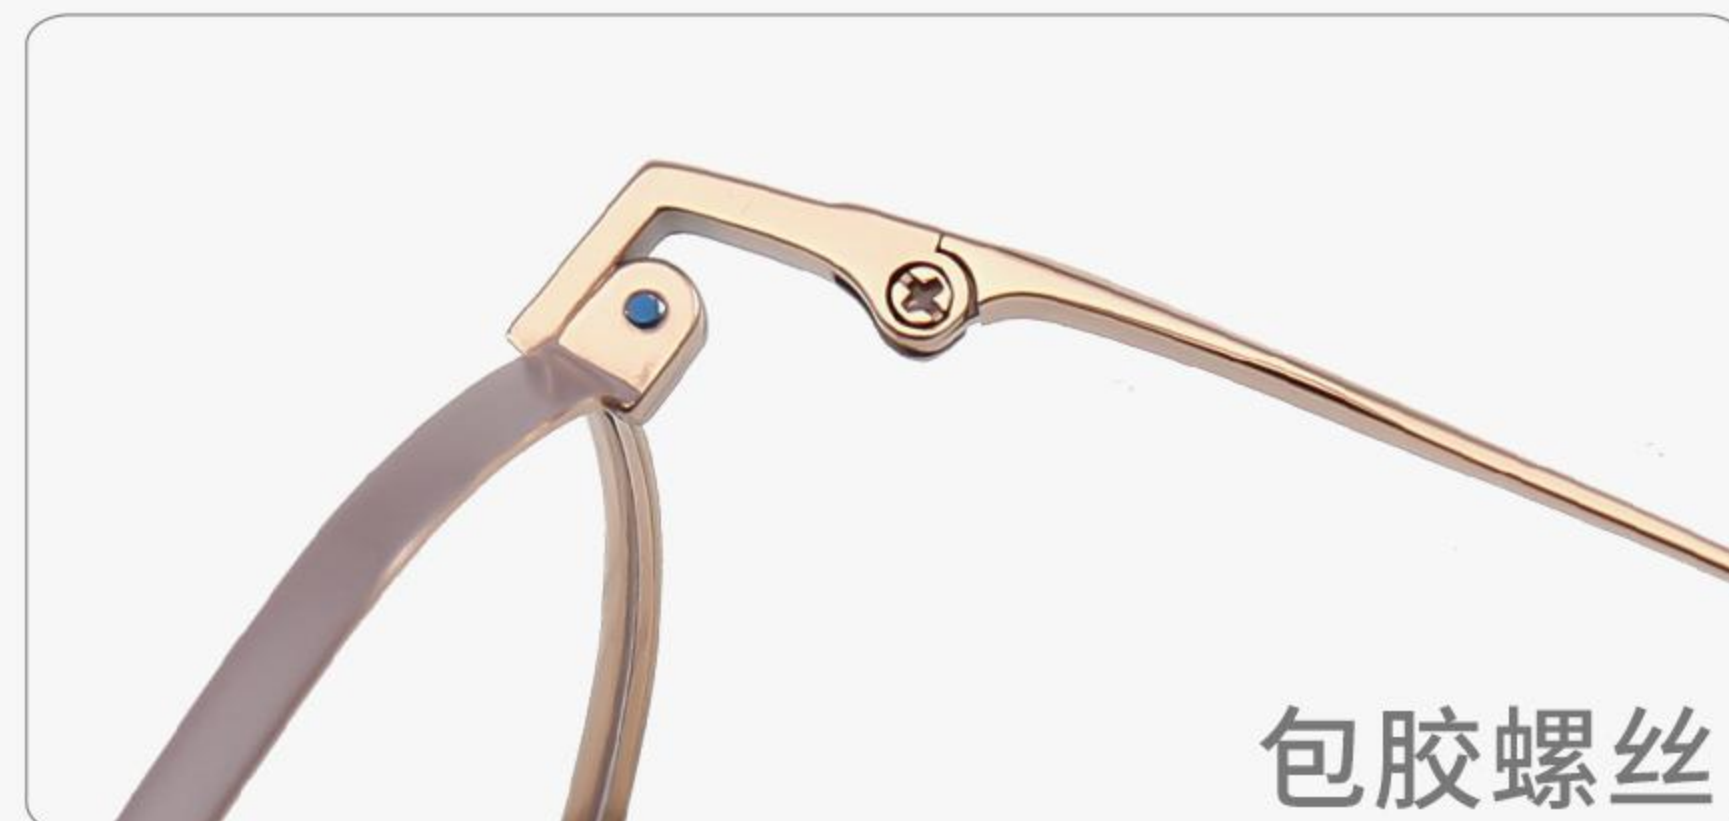

PURE TITANIUM

PT08018 51□17-145 H47

C2 Silvery
银