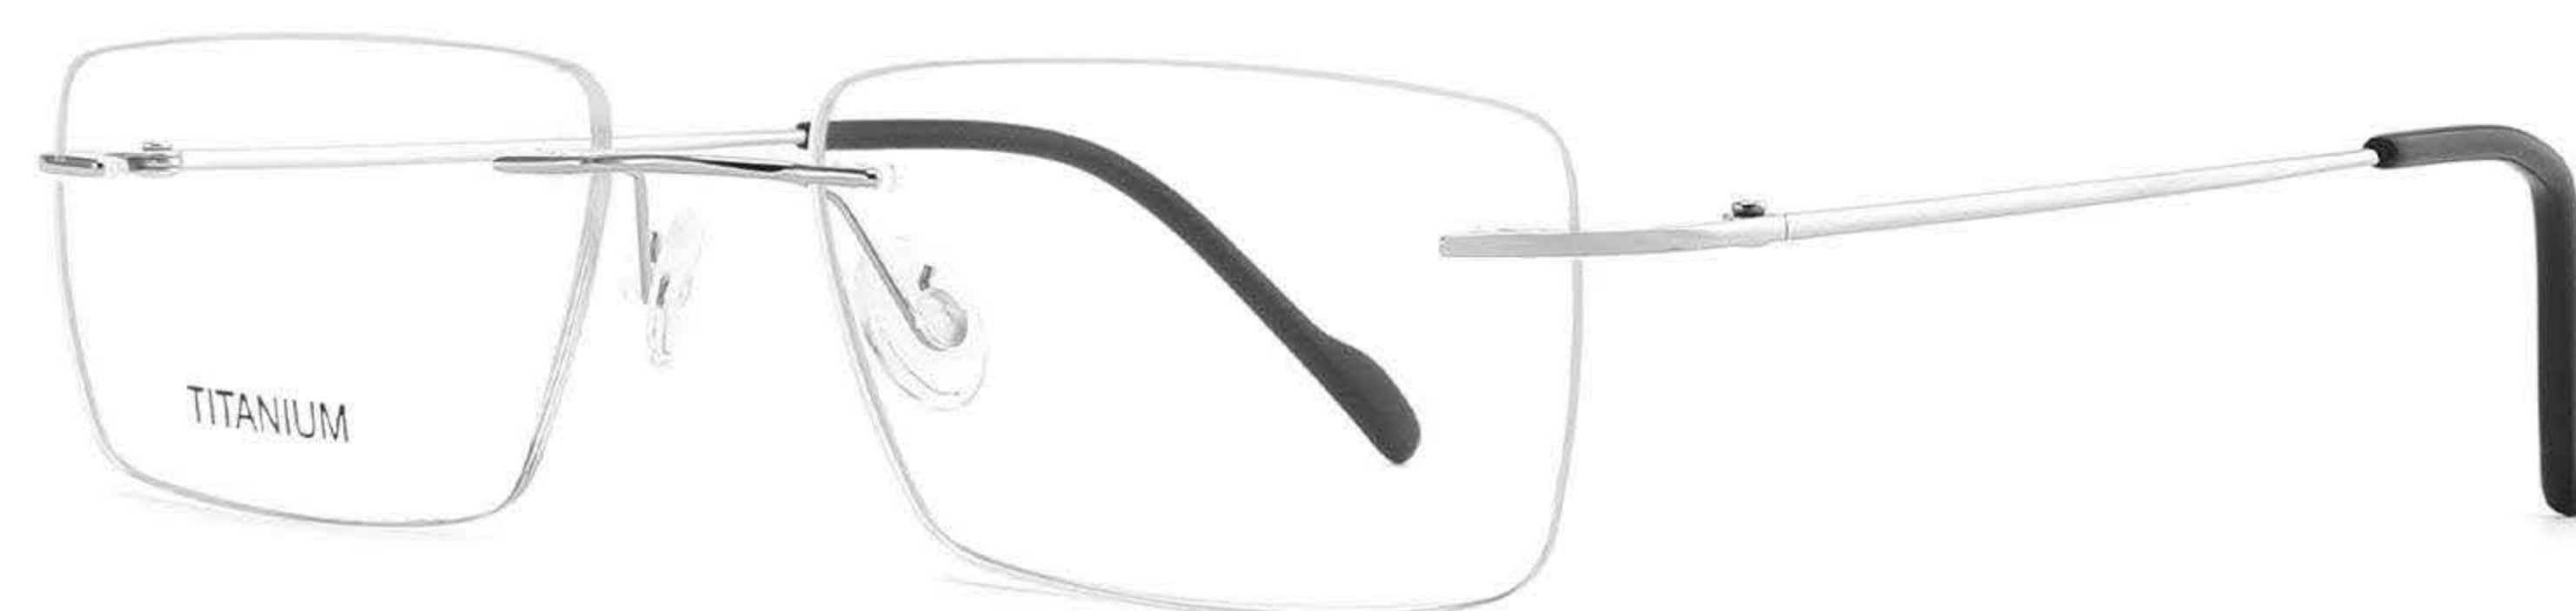

MODEL:TRV002
SIZE:56 □ 18-140
TITANIUM

- TRV-002-C1 151 付
- TRV-002-C2 151 付
- TRV-002-C3 154 付
- TRV-002-C4 151 付

FRONT VIEW

COLOR DISPLAY

C1 BLACK

C2 GUN

C3 SILVER

C4 GOLD

MODEL:TRV003
SIZE:52 □ 17-140
TITANIUM

TRV-003-C1 151 付
TRV-003-C2 154 付
TRV-003-C3 154 付
TRV-003-C4 151 付

FRONT VIEW

COLOR DISPLAY

C1 BLACK

C2 GUN

C3 SILVER

C4 GOLD

MODEL:TRV005
SIZE:52 □ 17-145
TITANIUM

TRV-005-C1 154 付
TRV-005-C2 154 付
TRV-005-C3 154 付
TRV-005-C4 152 付

FRONT VIEW

COLOR DISPLAY

C1 GOLD

C2 LIGHT GUN

C3 GUN

C4 BLACK

MODEL:TA-026
SIZE:53 □ 18-145
PURE TITANIUM

FRONT VIEW

COLOR DISPLAY

The air bag design helps reduce pressure from the weight of the eyeglasses, also have rebound function to make not red mark in noses.

C1 BLACK GOLD