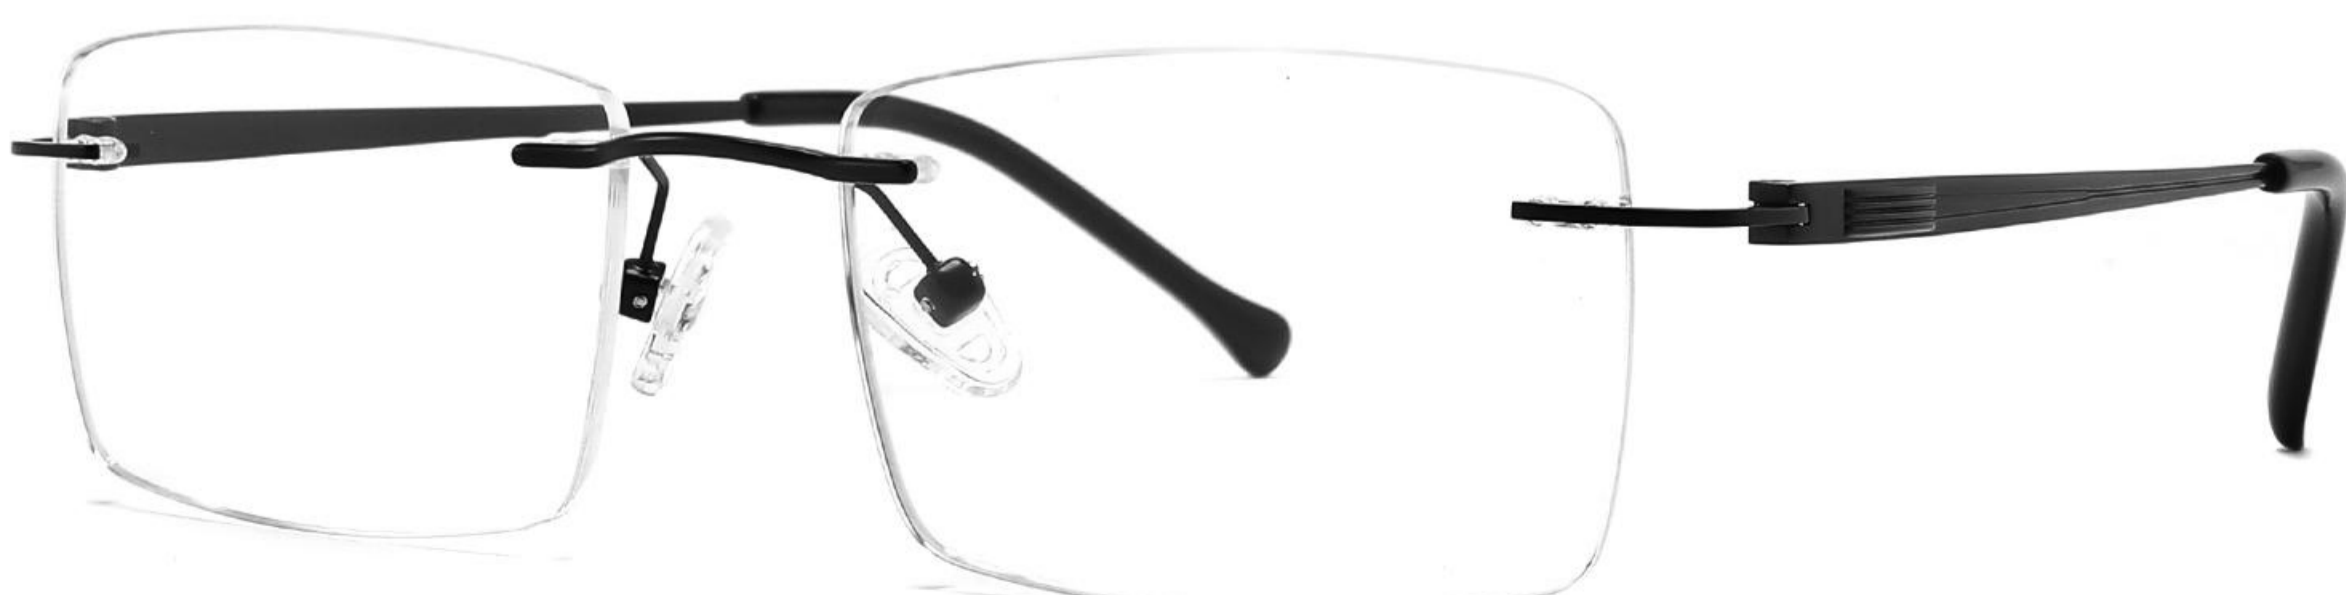

MODEL:TC-008
SIZE:52 □ 18-143
TITANIUM

FRONT VIEW

COLOR DISPLAY

C4 BLACK