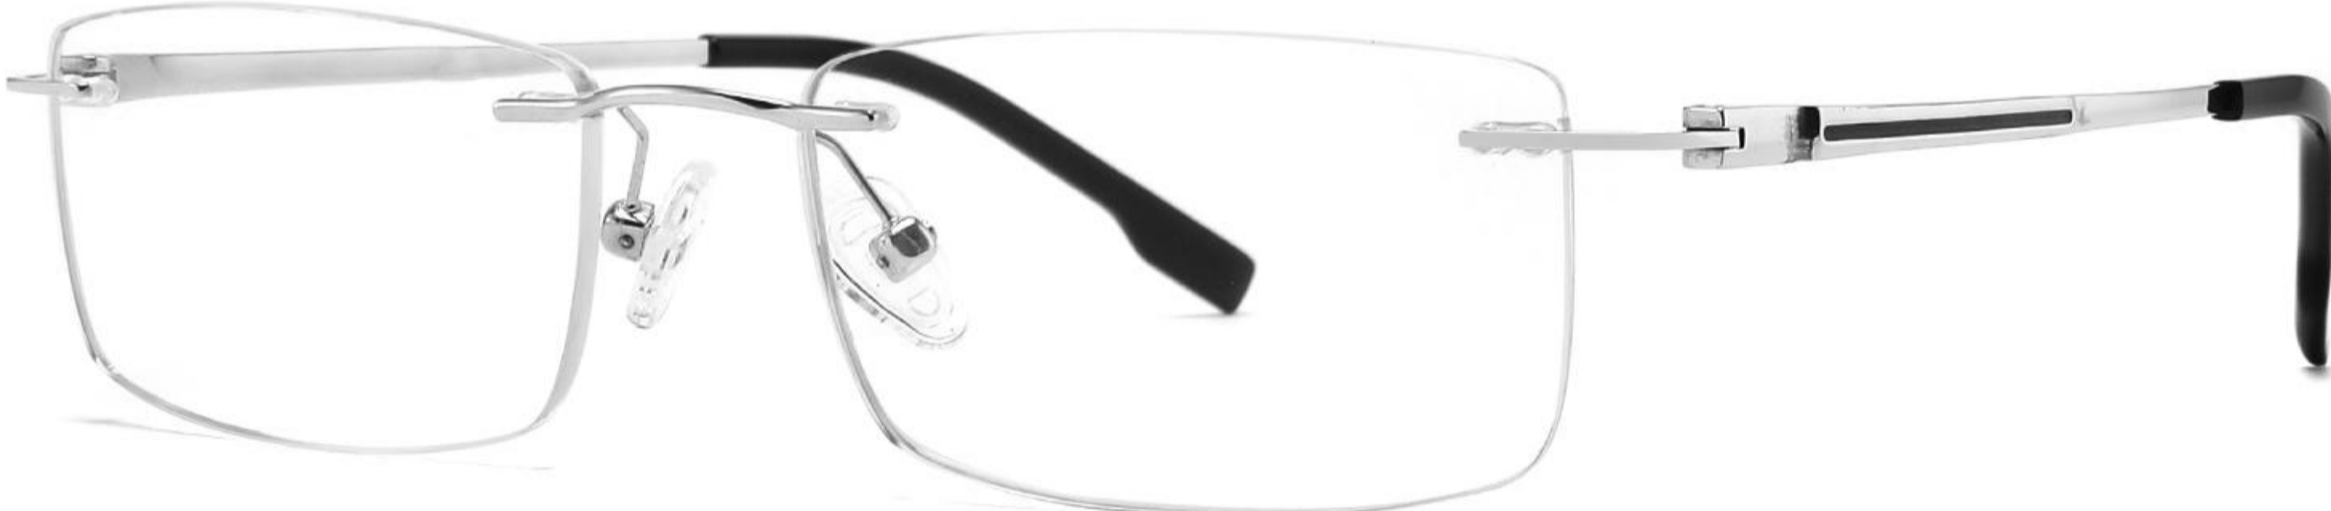

10PCS LEFT

C1S GOLDEN/PINK

C2S SILVERY/PINK

C3S PURPLE

C4 CLARET

MODEL:TC-010
SIZE:53 □ 18-143
TITANIUM

FRONT VIEW

COLOR DISPLAY

C1 GOLD

C2 SILVER

C3 GUN

C4 BLACK

MODEL:TC-009
SIZE:52 □ 18-143
TITANIUM

FRONT VIEW

COLOR DISPLAY

C1 GOLD