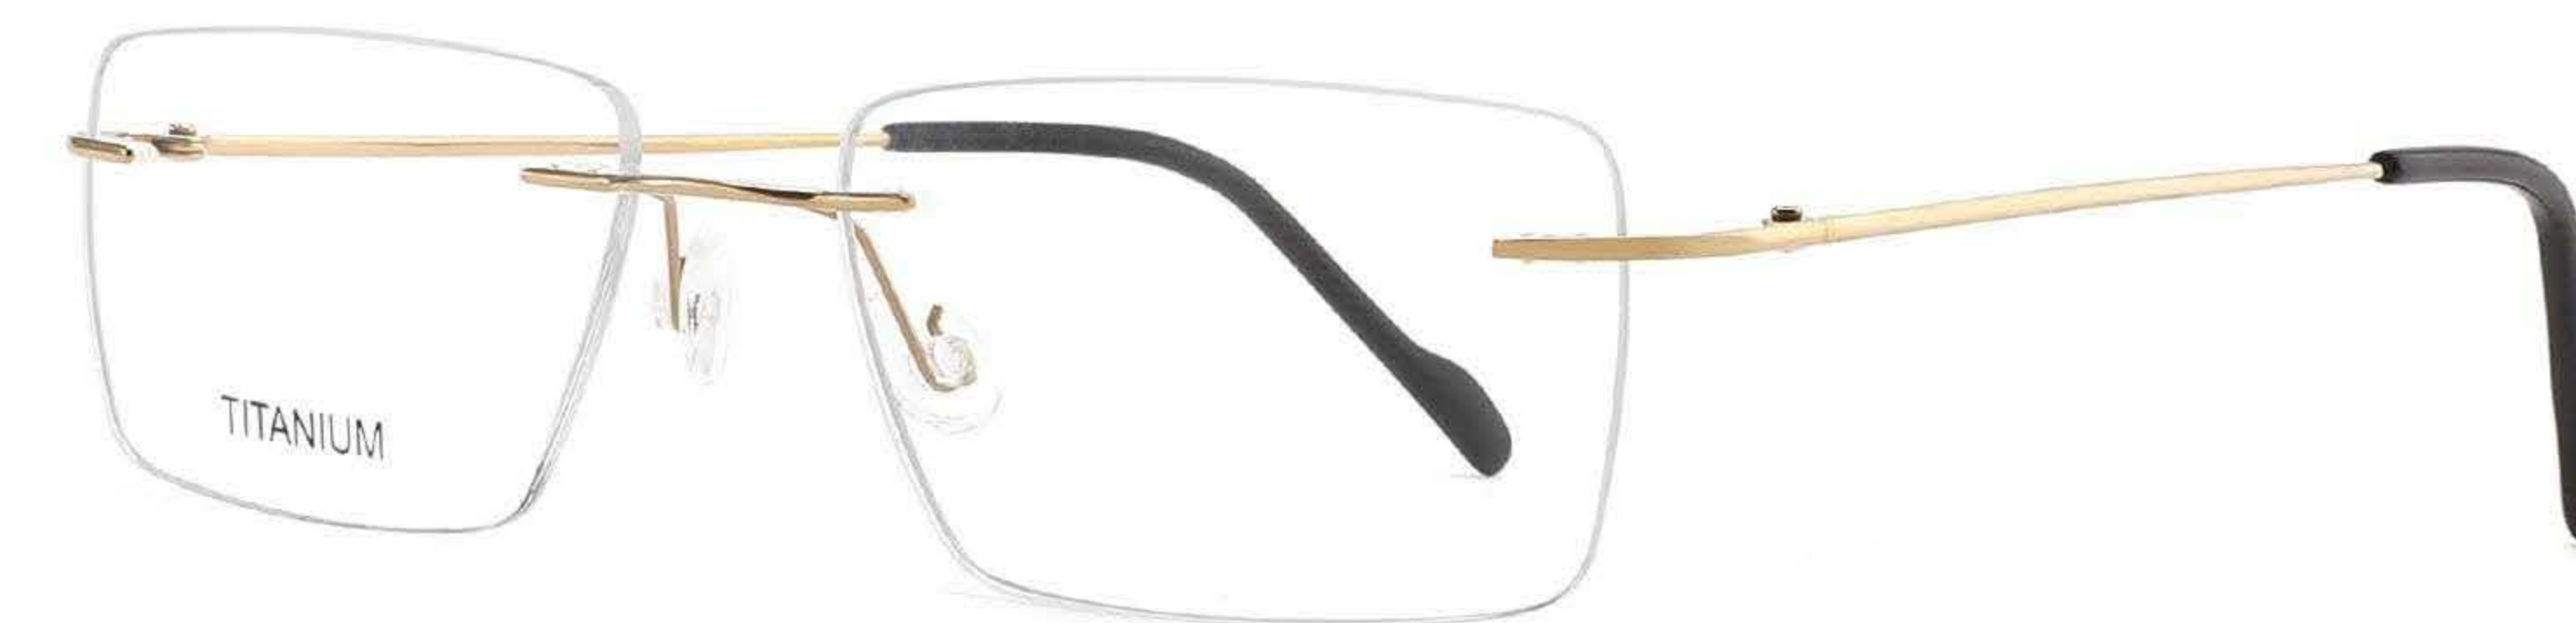

MODEL:TRV002
SIZE:56 □ 18-140
TITANIUM

- TRV-002-C1 151 付
- TRV-002-C2 151 付
- TRV-002-C3 154 付
- TRV-002-C4 151 付

FRONT VIEW

COLOR DISPLAY

C1 BLACK

C2 GUN

C3 SILVER

C4 GOLD

MODEL:TRV003
SIZE:52 □ 17-140
TITANIUM

TRV-003-C1 151 付
TRV-003-C2 154 付
TRV-003-C3 154 付
TRV-003-C4 151 付

FRONT VIEW

COLOR DISPLAY

C1 BLACK

C2 GUN

C3 SILVER

C4 GOLD

MODEL:TRV005
SIZE:52 □ 17-145
TITANIUM

TRV-005-C1 154 付
TRV-005-C2 154 付
TRV-005-C3 154 付
TRV-005-C4 152 付

FRONT VIEW

COLOR DISPLAY

C1 GOLD

C2 LIGHT GUN

C3 GUN

C4 BLACK

MODEL:TA-026
SIZE:53 □ 18-145
PURE TITANIUM

FRONT VIEW

COLOR DISPLAY

The air bag design helps reduce pressure from the weight of the eyeglasses, also have rebound function to make not red mark in noses.

C1 BLACK GOLD