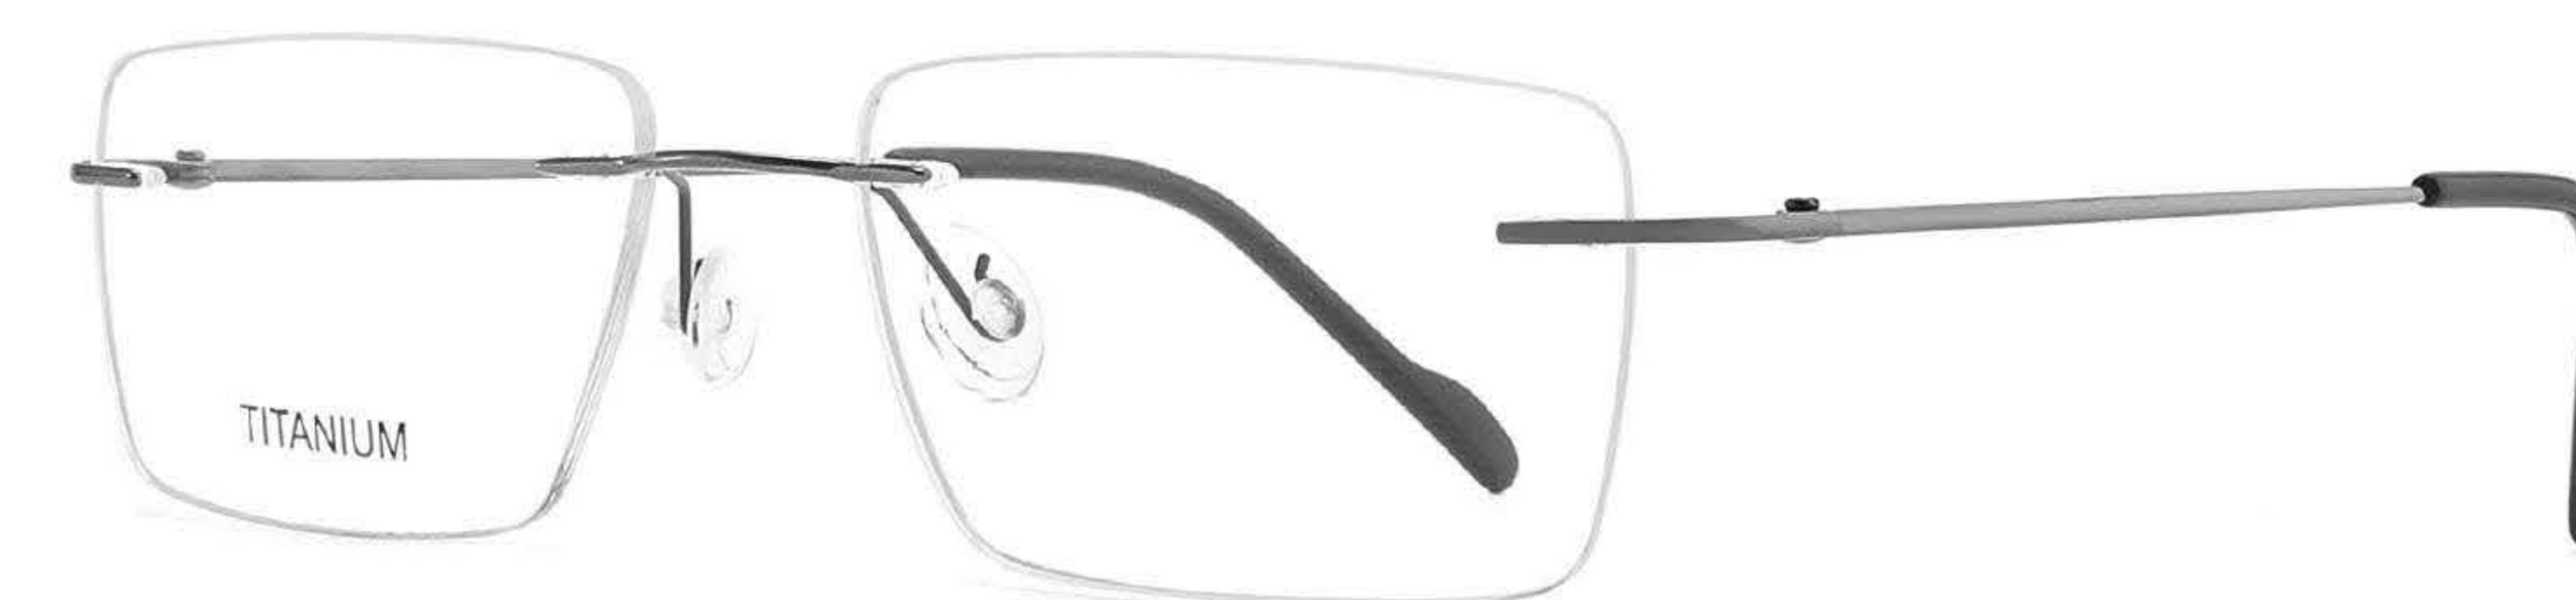

MODEL:TRV002
SIZE:56 □ 18-140
TITANIUM

- TRV-002-C1 151 付
- TRV-002-C2 151 付
- TRV-002-C3 154 付
- TRV-002-C4 151 付

FRONT VIEW

COLOR DISPLAY

C1 BLACK

C2 GUN

C3 SILVER

C4 GOLD

MODEL:TRV003
SIZE:52 □ 17-140
TITANIUM

TRV-003-C1 151 付
TRV-003-C2 154 付
TRV-003-C3 154 付
TRV-003-C4 151 付

FRONT VIEW

COLOR DISPLAY

C1 BLACK

C2 GUN

C3 SILVER

C4 GOLD

MODEL:TRV005
SIZE:52 □ 17-145
TITANIUM

TRV-005-C1 154 付
TRV-005-C2 154 付
TRV-005-C3 154 付
TRV-005-C4 152 付

FRONT VIEW

COLOR DISPLAY

C1 GOLD

C2 LIGHT GUN

C3 GUN

C4 BLACK

MODEL:TA-026
SIZE:53 □ 18-145
PURE TITANIUM

FRONT VIEW

COLOR DISPLAY

The air bag design helps reduce pressure from the weight of the eyeglasses, also have rebound function to make not red mark in noses.

C1 BLACK GOLD