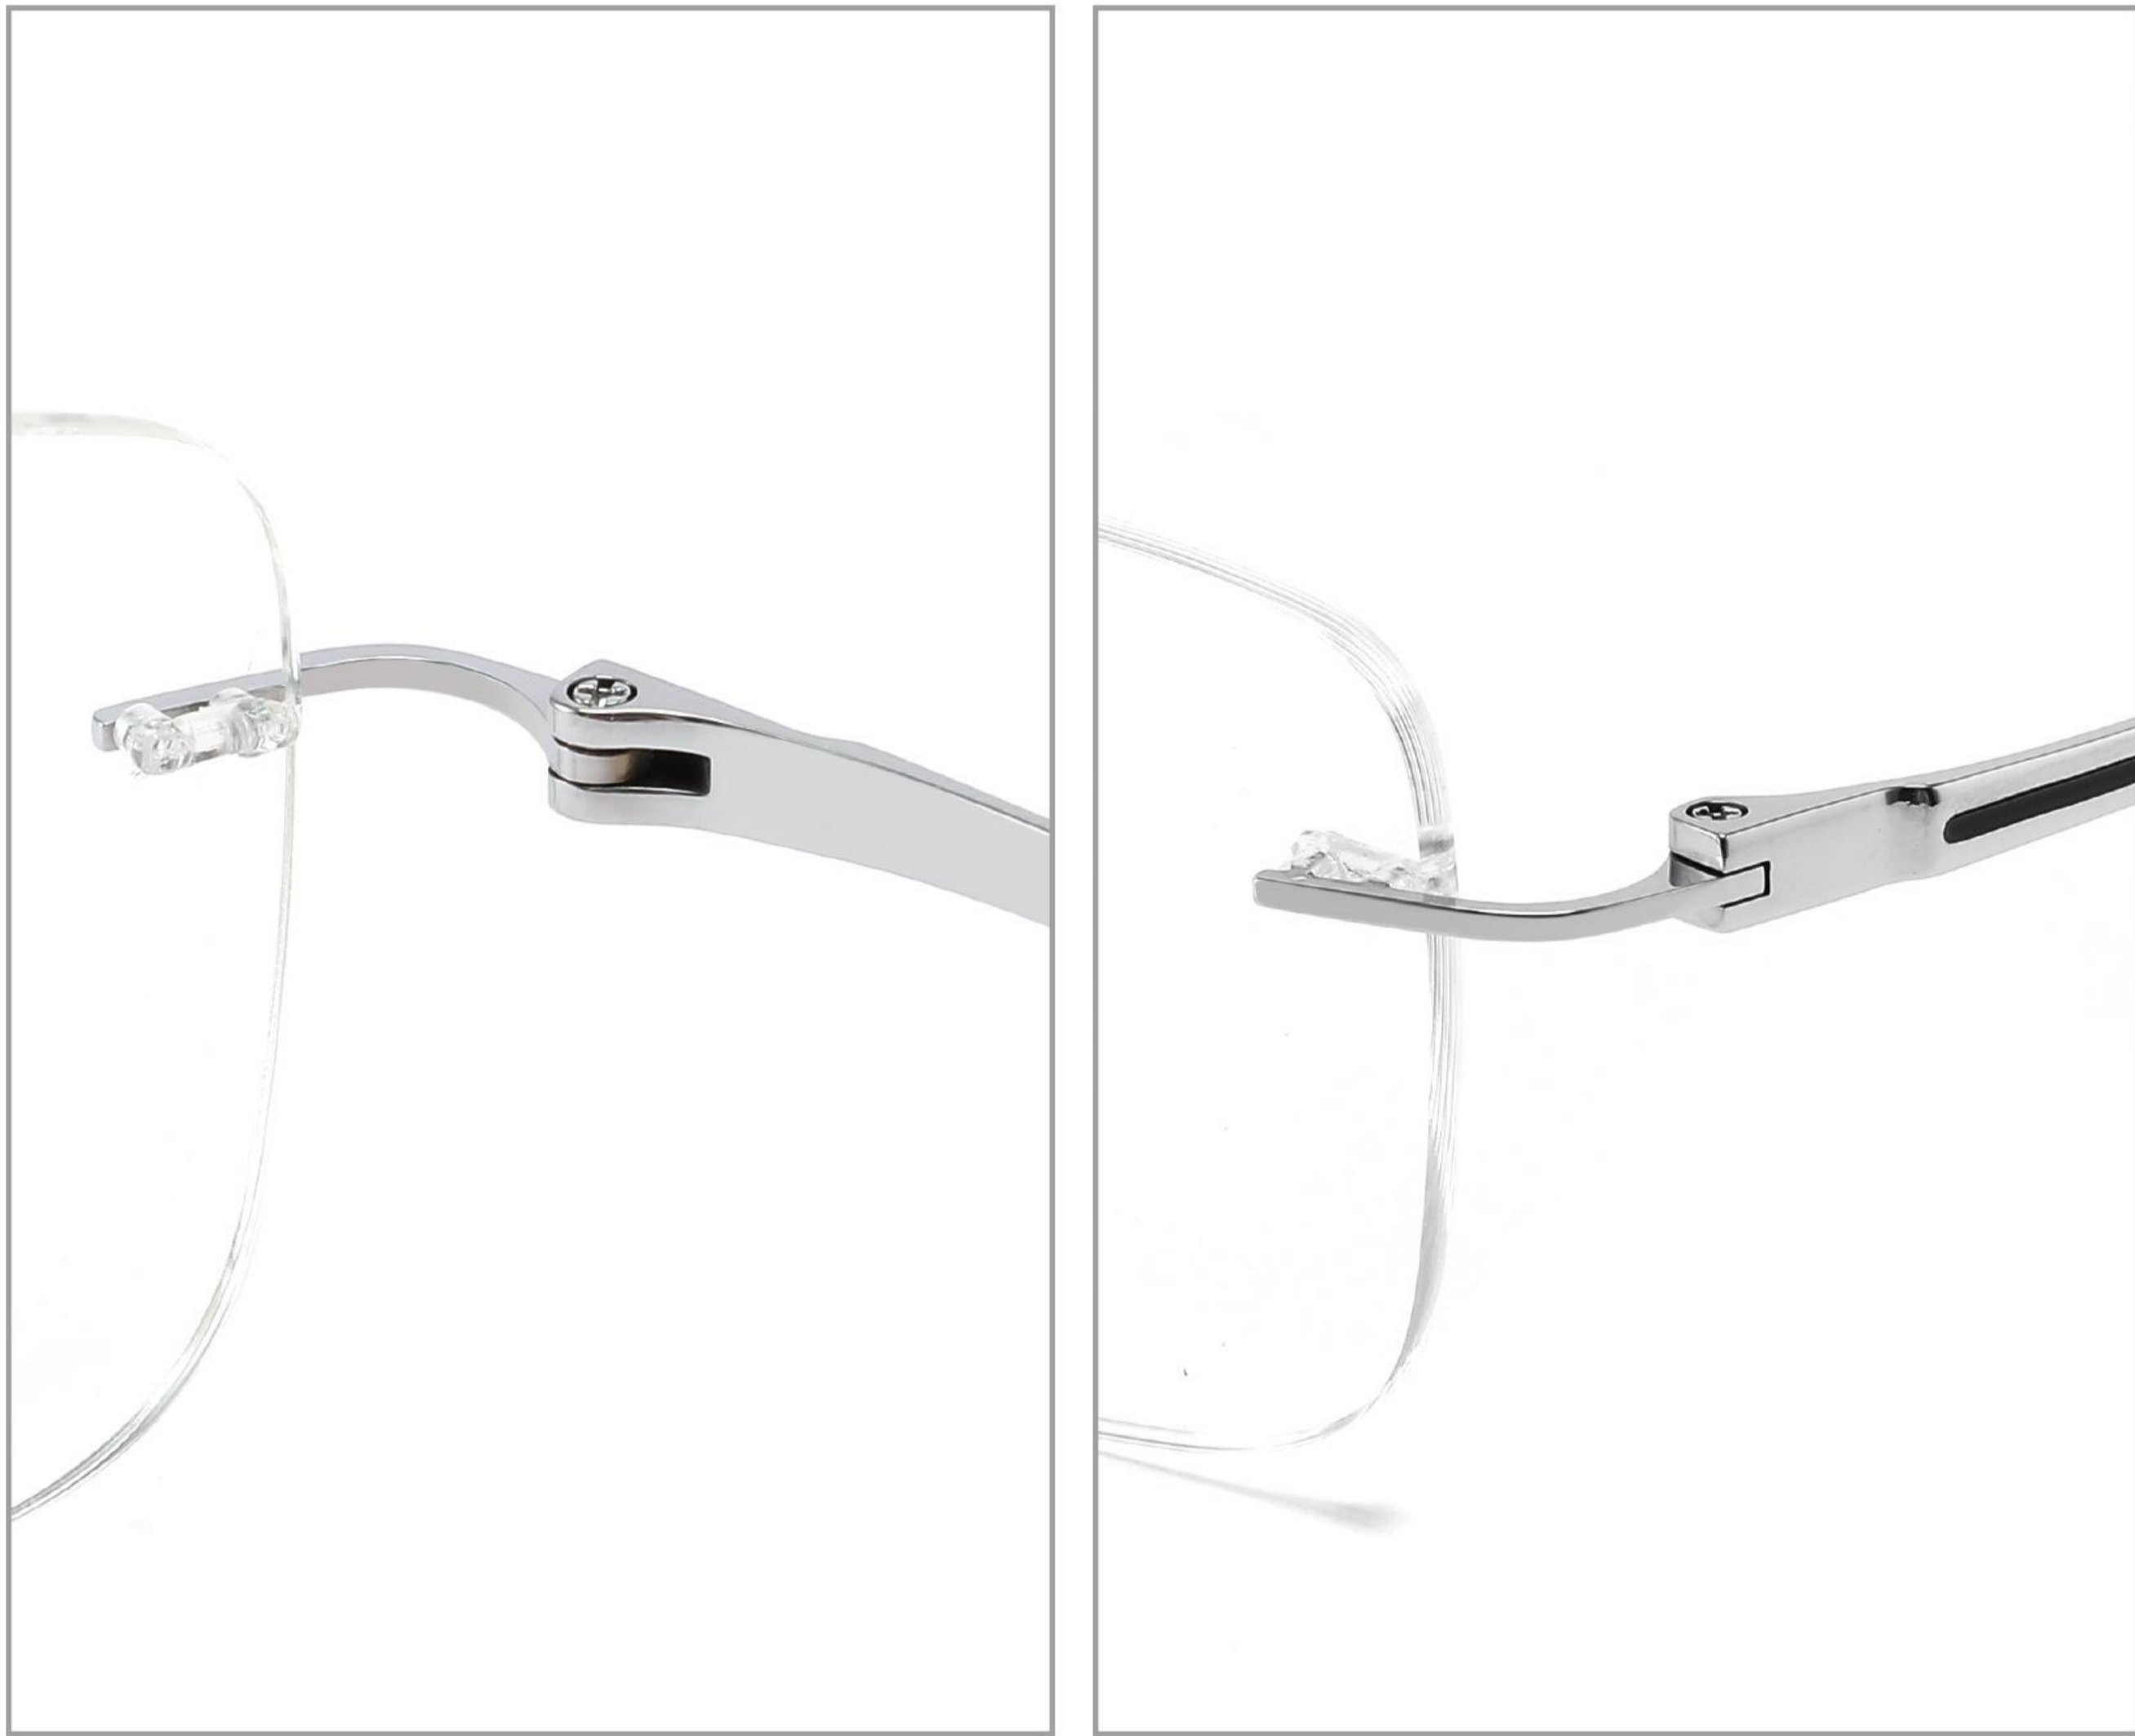

COLOR DISPLAY

C1 GOLD