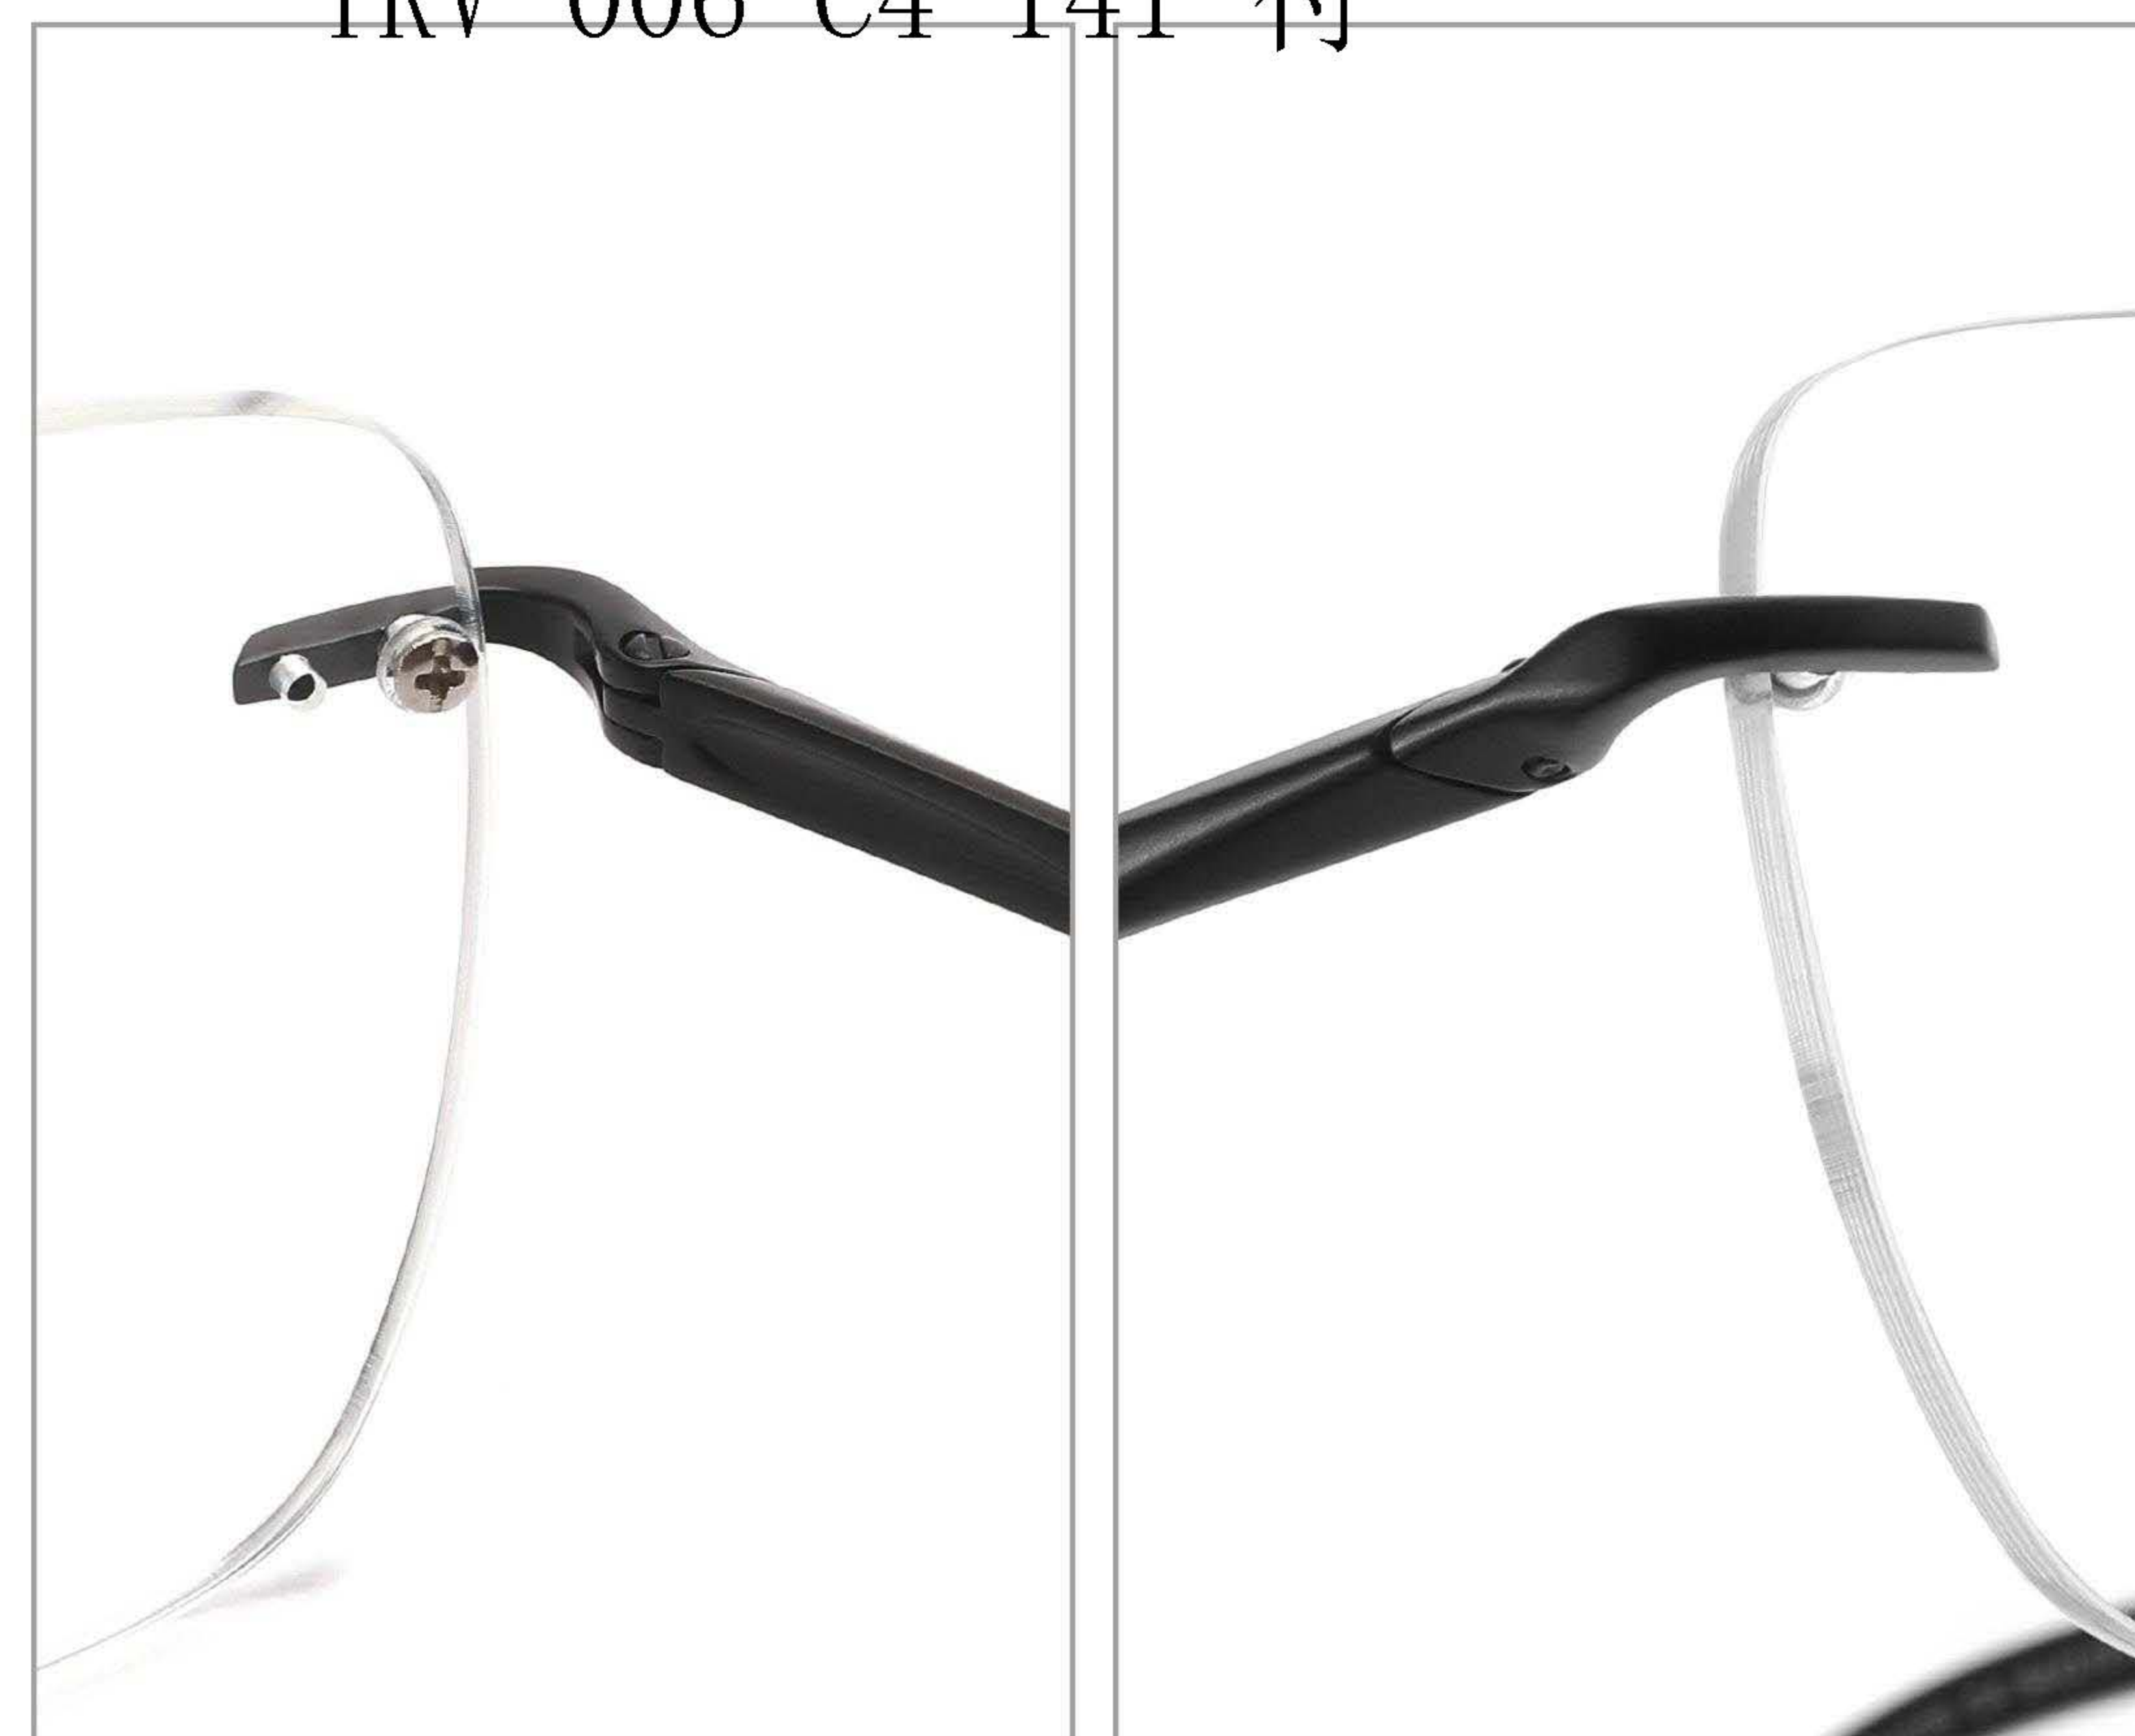

MODEL:TRV005
SIZE:52 □ 17-145
TITANIUM

TRV-005-C1 154 付
TRV-005-C2 154 付
TRV-005-C3 154 付
TRV-005-C4 152 付

FRONT VIEW

COLOR DISPLAY

C1 GOLD

C2 LIGHT GUN

C3 GUN

C4 BLACK

MODEL:TRV006
SIZE:54 □ 17-145
TITANIUM

TRV-006-C1 149 付
TRV-006-C2 159 付
TRV-006-C3 149 付
TRV-006-C4 141 付

FRONT VIEW

■ COLOR DISPLAY

C1 GOLD

C2 LIGHT GUN

C3 GUN

C4 BLACK

MODEL:TA-026
SIZE:53 □ 18-145
PURE TITANIUM

FRONT VIEW

COLOR DISPLAY

The air bag design helps reduce pressure from the weight of the eyeglasses, also have rebound function to make not red mark in noses.

C1 BLACK GOLD

C2 BLACK SILVER

C3 BLACK

C4 GUN SILVER

MODEL:TA-013
SIZE:54 □ 17-145
PURE TITANIUM

FRONT VIEW

COLOR DISPLAY

C1 GOLD

C2 ROSE GOLD