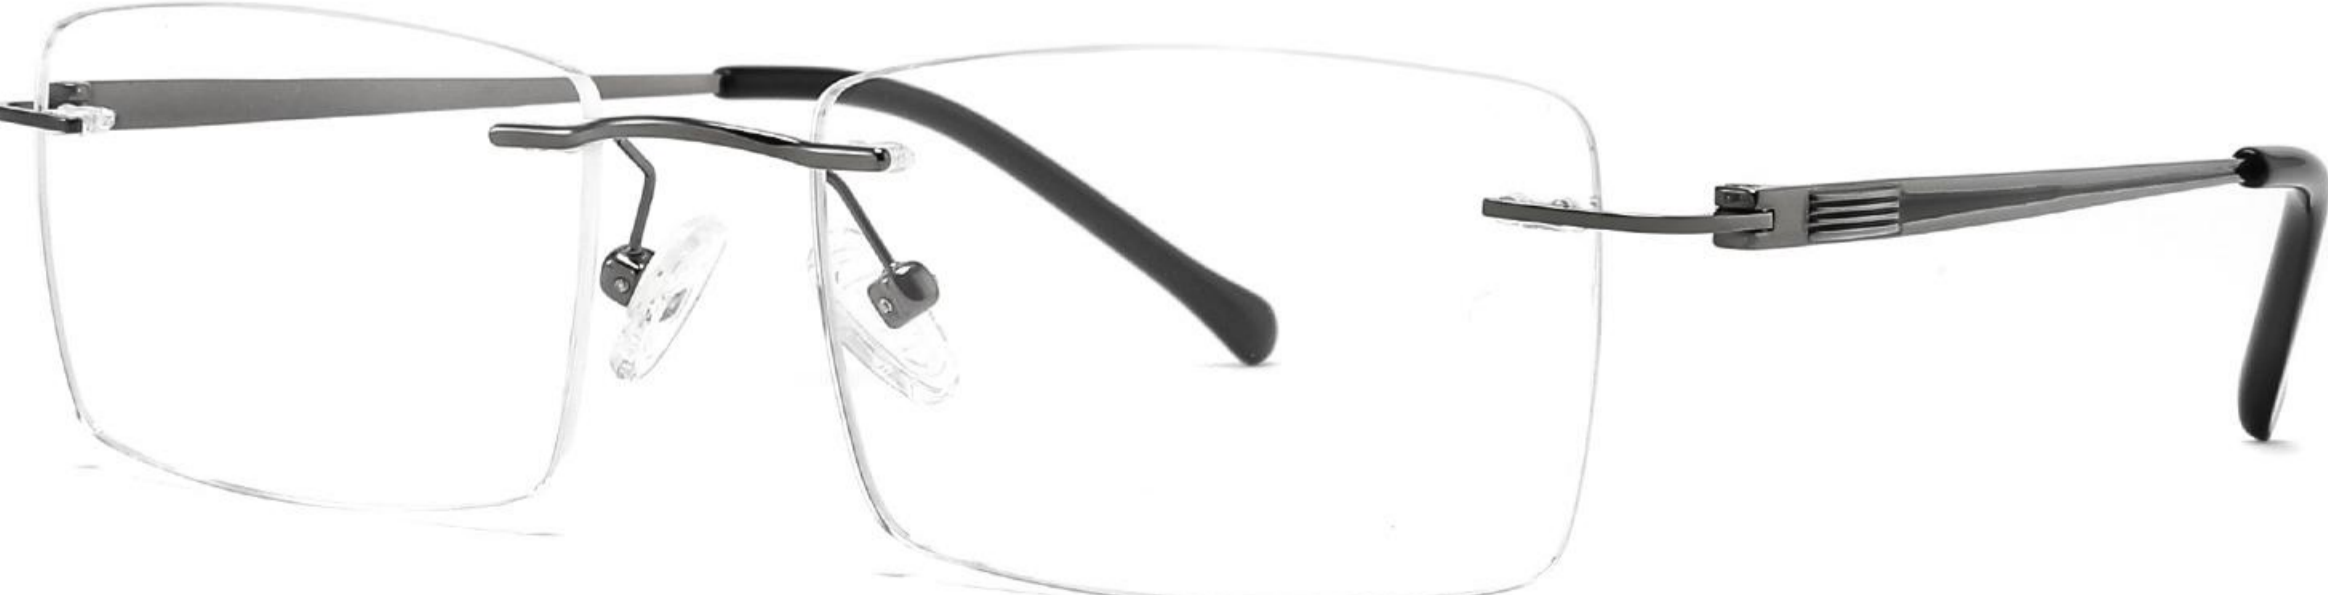

C2 SILVER

C3 GUN

C4 BLACK

MODEL:TC-008
SIZE:52 □ 18-143
TITANIUM

FRONT VIEW

COLOR DISPLAY

C1 GOLD

C2 SILVER