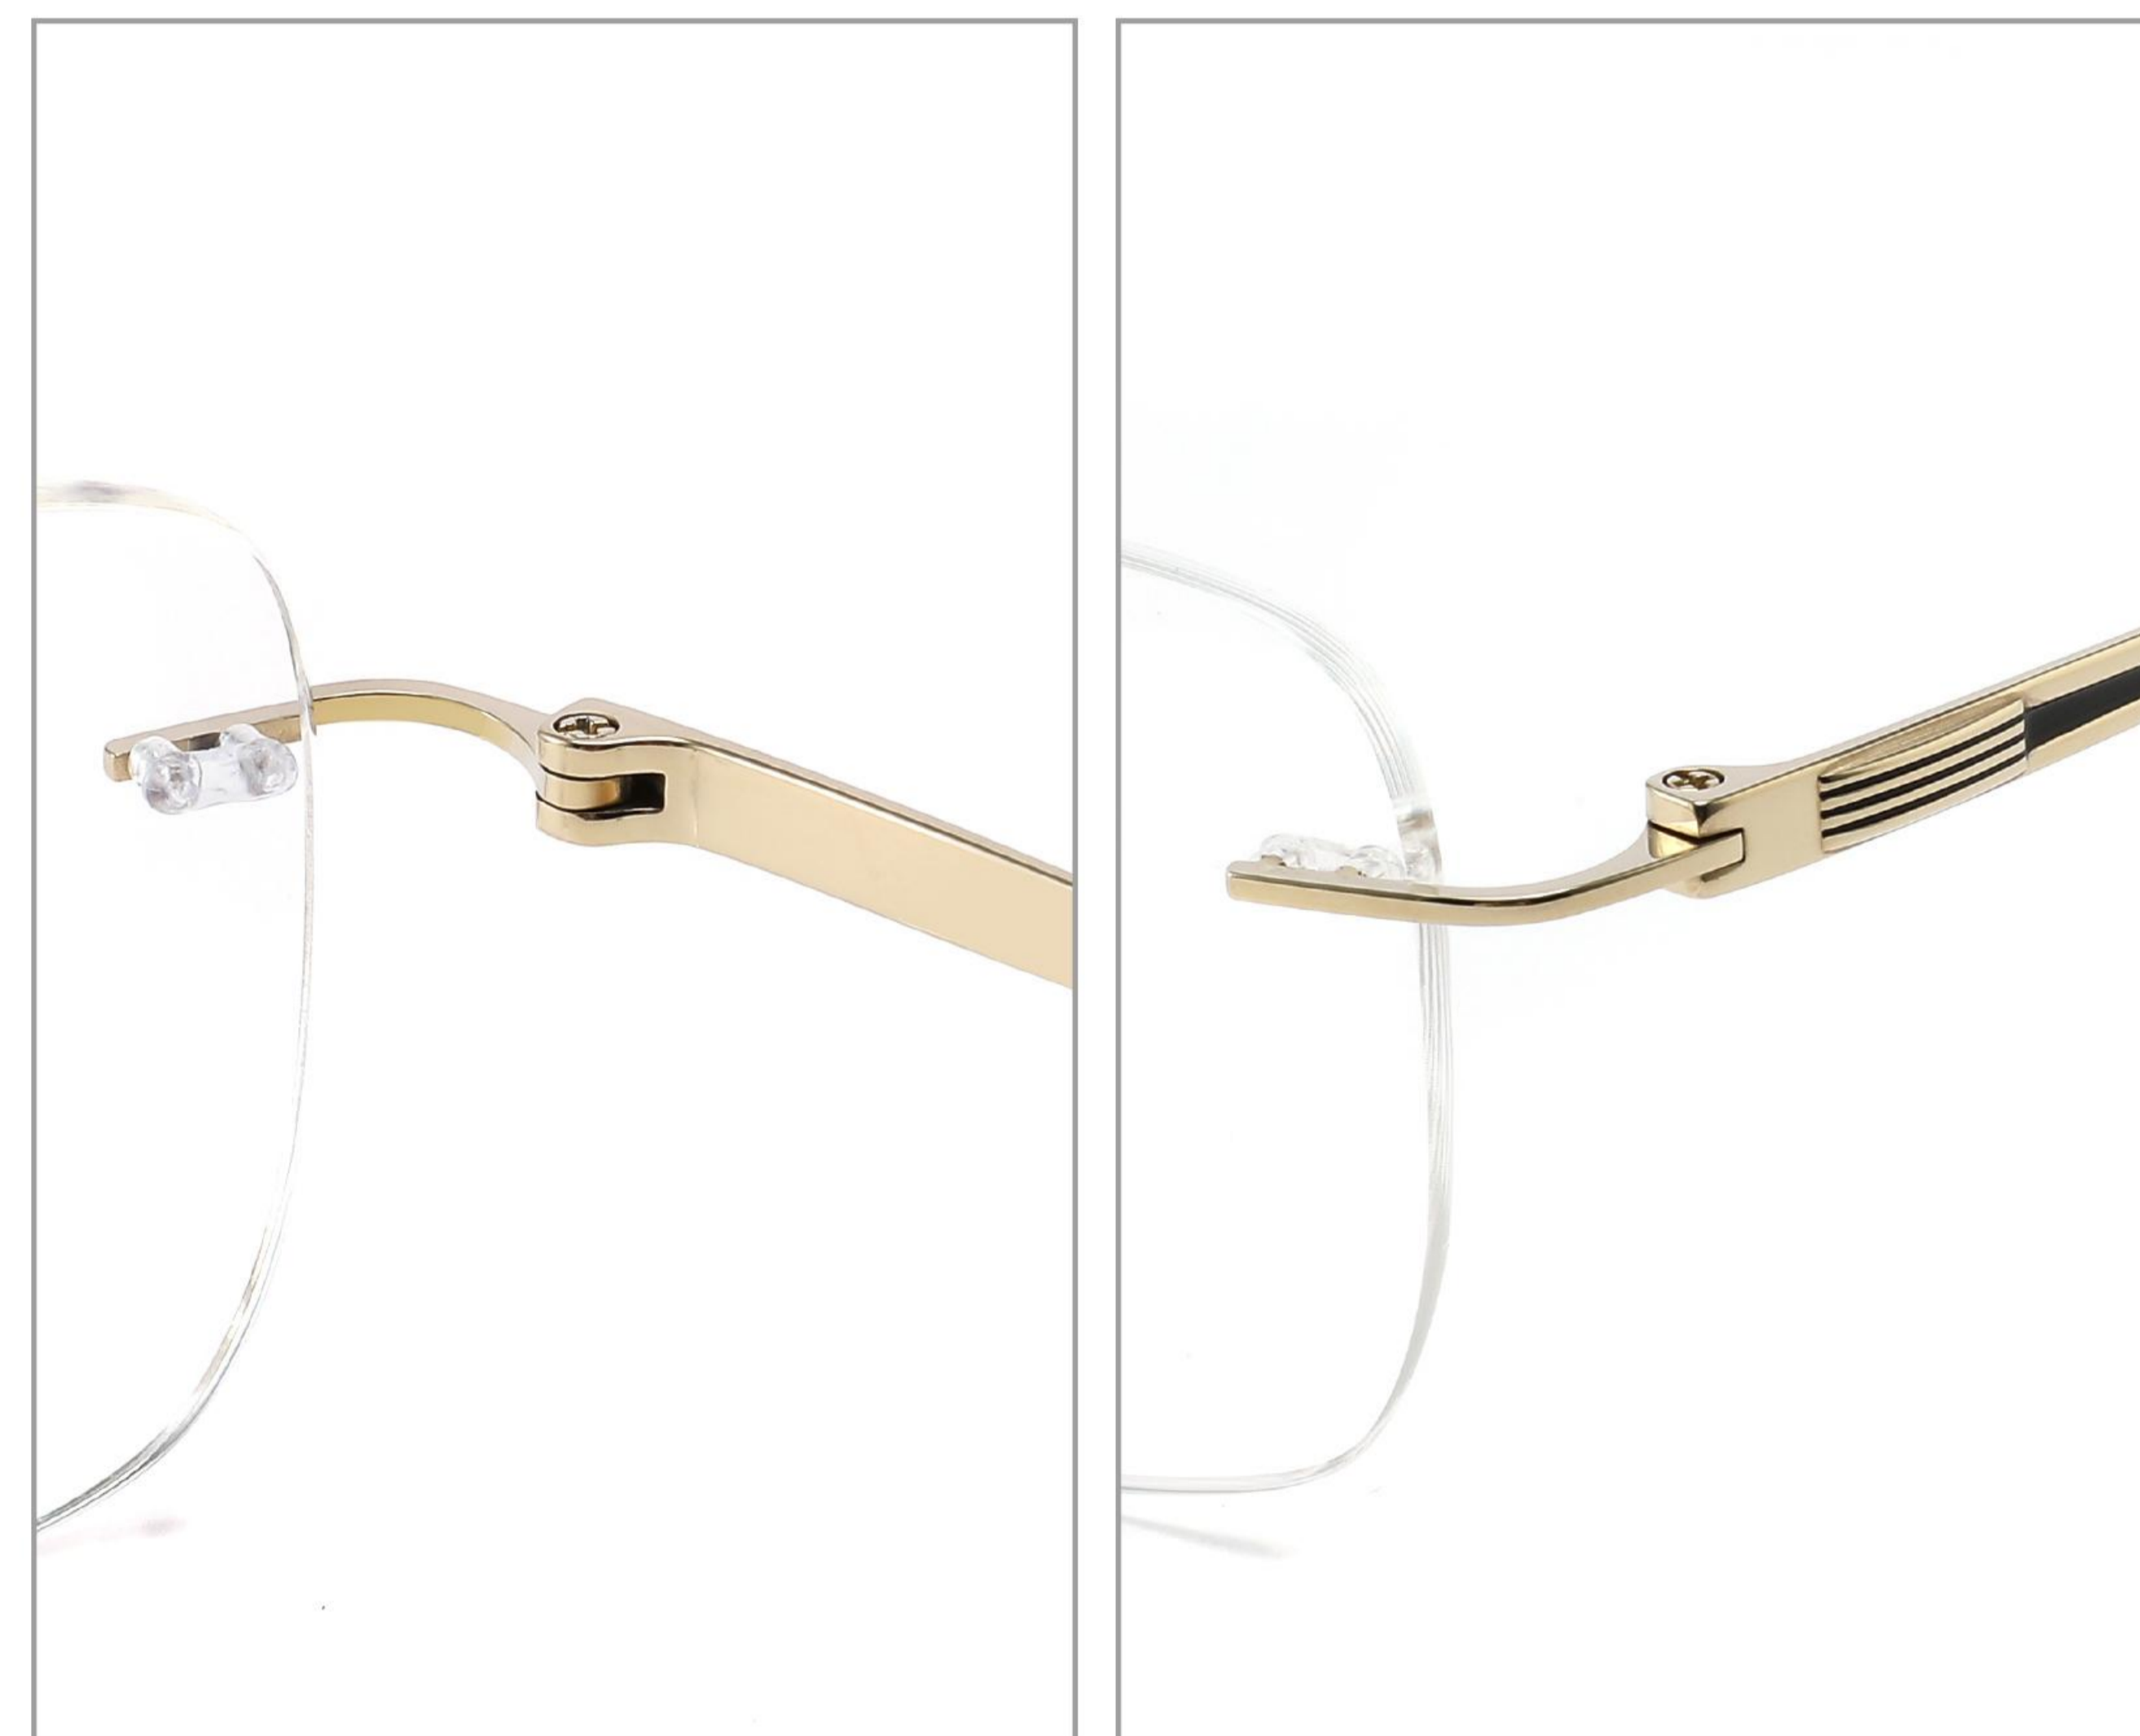

C4 BLACK

MODEL:TC-005
SIZE:56 □ 18-143
TITANIUM

FRONT VIEW

COLOR DISPLAY

C1 GOLD

C2 SILVER

C3 GUN

C4 BLACK