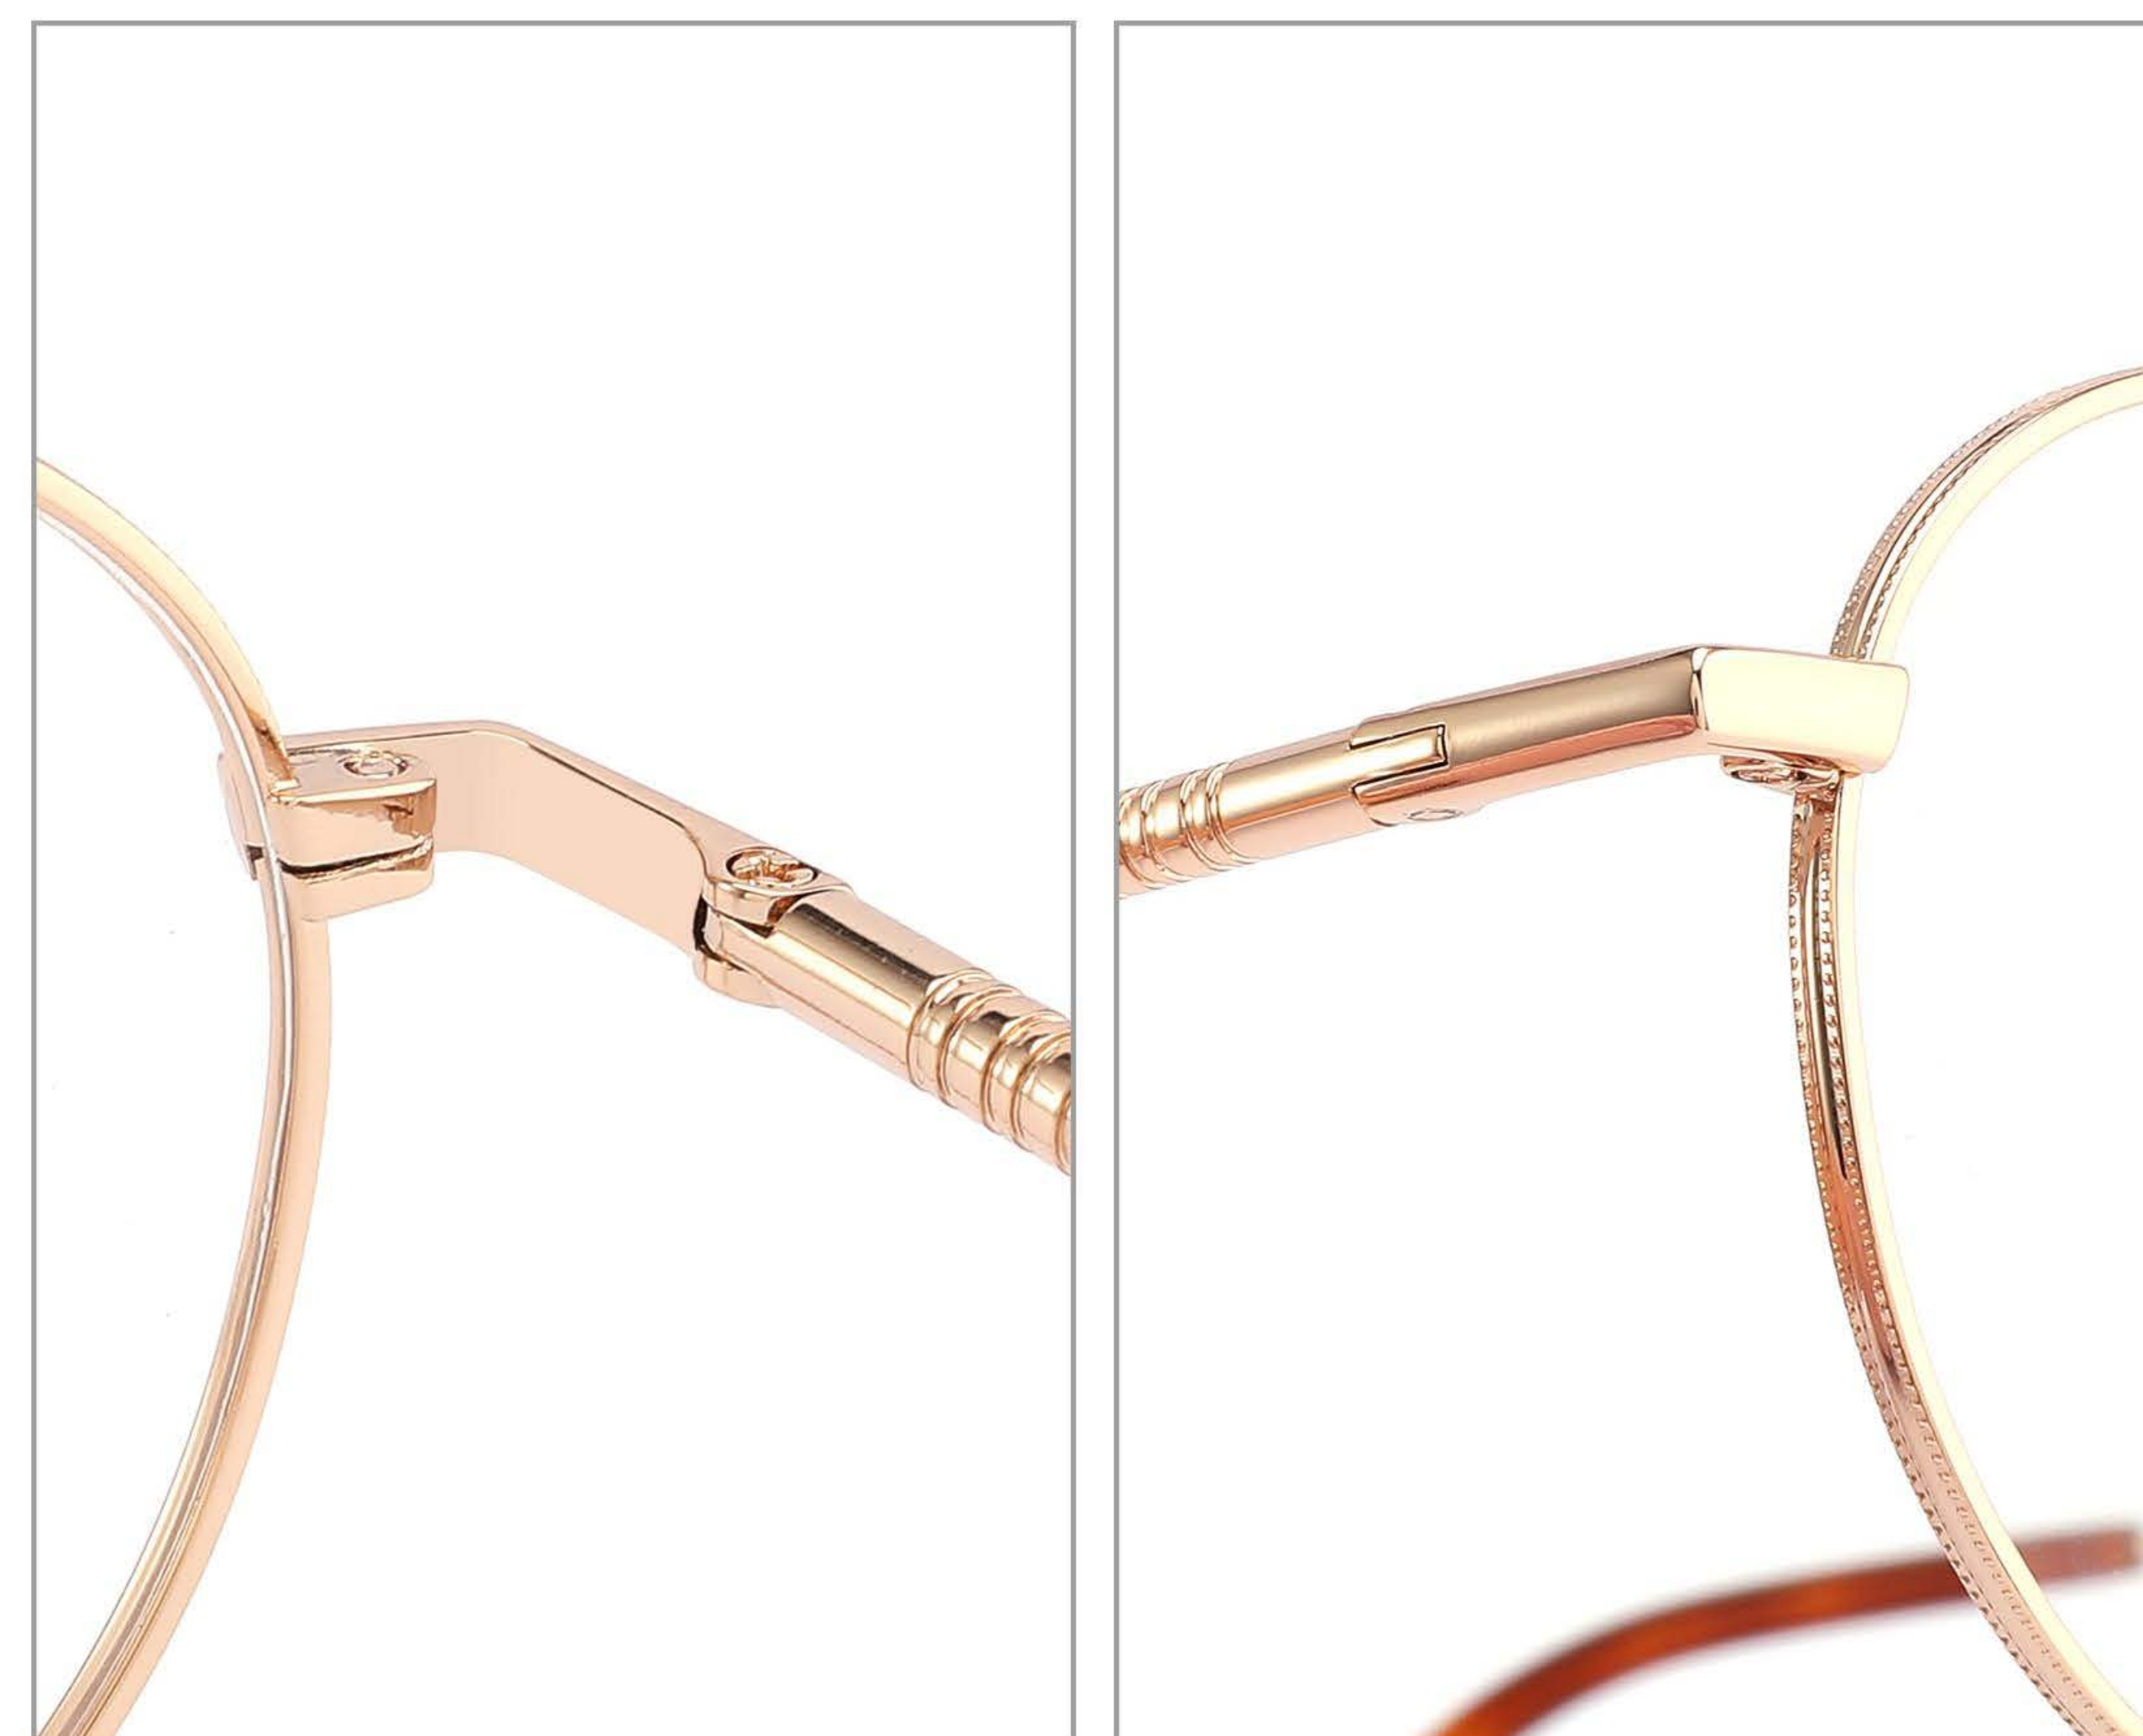

MODEL:TC-004
SIZE:50 □ 17-143
TITANIUM

FRONT VIEW

COLOR DISPLAY

C1 GOLD

C2 SILVER

C3 GUN

C4 BLACK

MODEL:TA-005
SIZE:47 □ 23-141

PURE TITANIUM

FRONT VIEW

COLOR DISPLAY

NO STOCK

C1 GOLD

12PCS LEFT

C2 ROSE GOLD

12PCS LEFT

C3 SILVER

NO STOCK

C4 GOLD/BLACK

MODEL:TA-025
SIZE:54 □ 19-145
PURE TITANIUM

FRONT VIEW

COLOR DISPLAY

The air bag design helps reduce pressure from the weight of the eyeglasses, also have rebound function to make not red mark in noses.