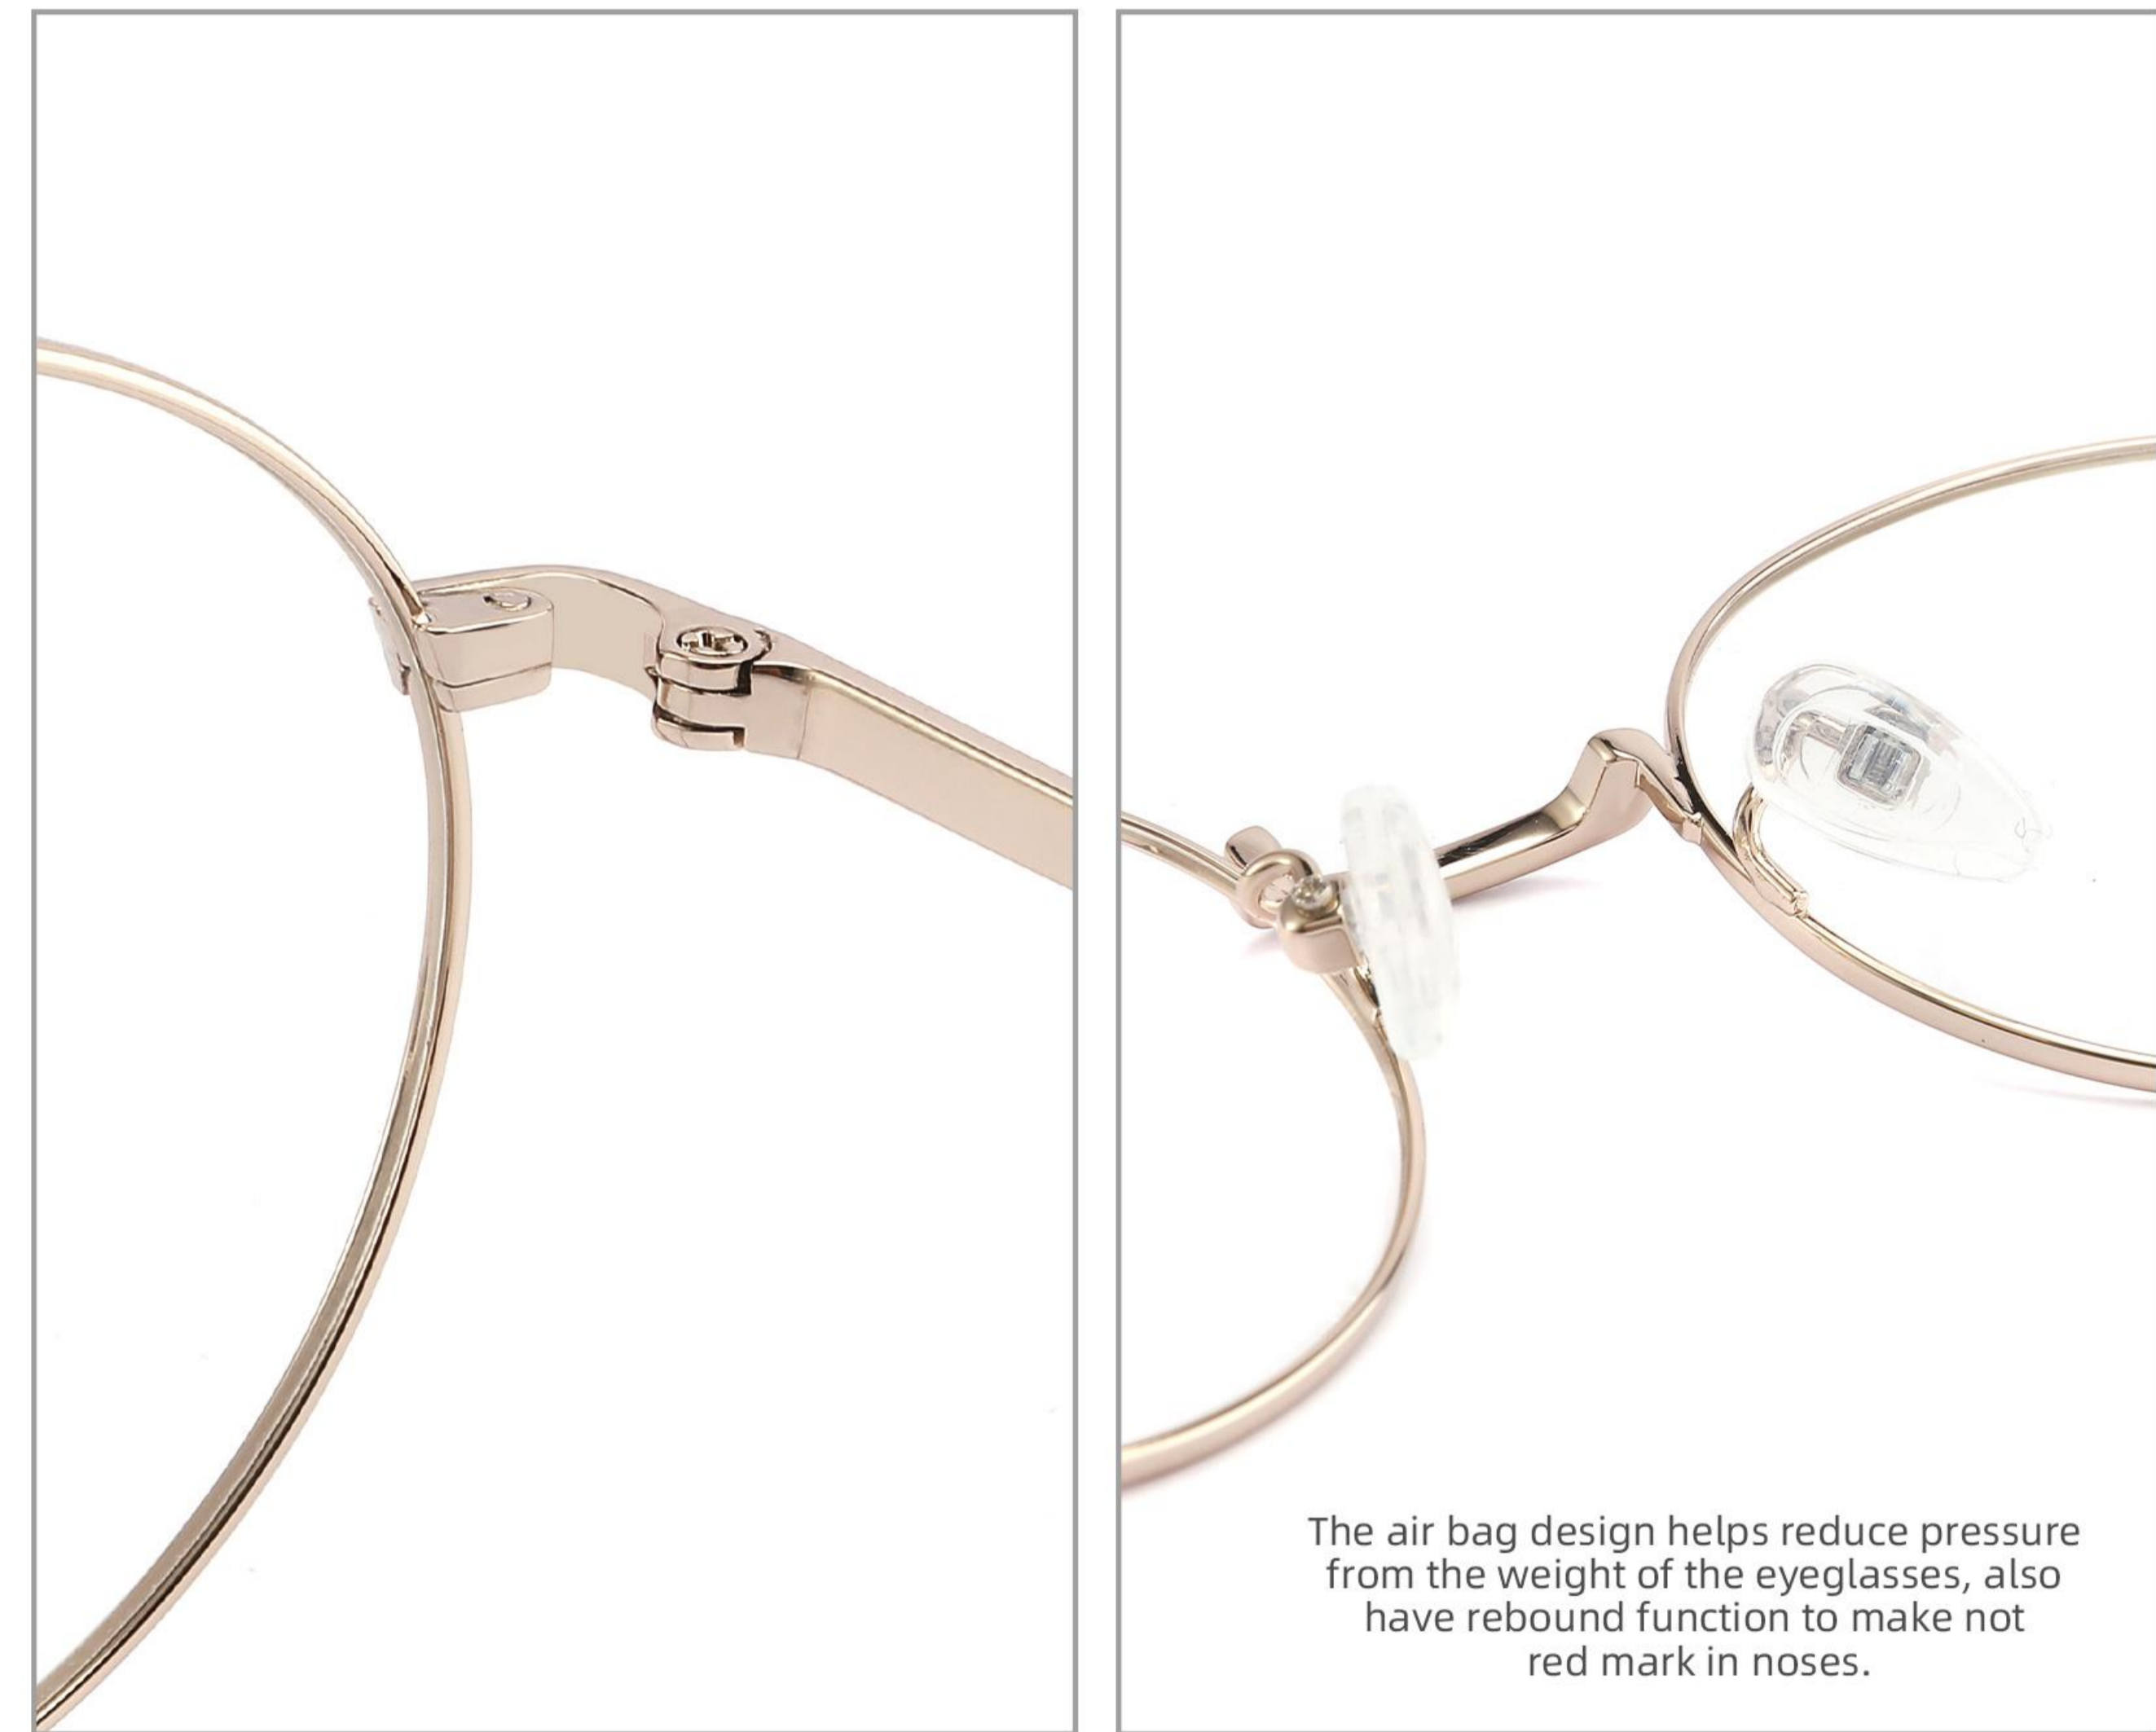

MODEL:TA-007
SIZE:50 □ 21-145
PURE TITANIUM

FRONT VIEW

COLOR DISPLAY

The air bag design helps reduce pressure from the weight of the eyeglasses, also have rebound function to make not red mark in noses.

C1 GOLD

C2 SILVER

C3 GUN

C4 BLACK

MODEL:TA-006
SIZE:49 □ 21-145
PURE TITANIUM

FRONT VIEW

COLOR DISPLAY

The air bag design helps reduce pressure from the weight of the eyeglasses, also have rebound function to make not red mark in noses.

C1 GOLD

C2 SILVER

C3 GUN

C4 BLACK

MODEL:TA-002
SIZE:49 □ 20-145

PURE TITANIUM

FRONT VIEW

COLOR DISPLAY