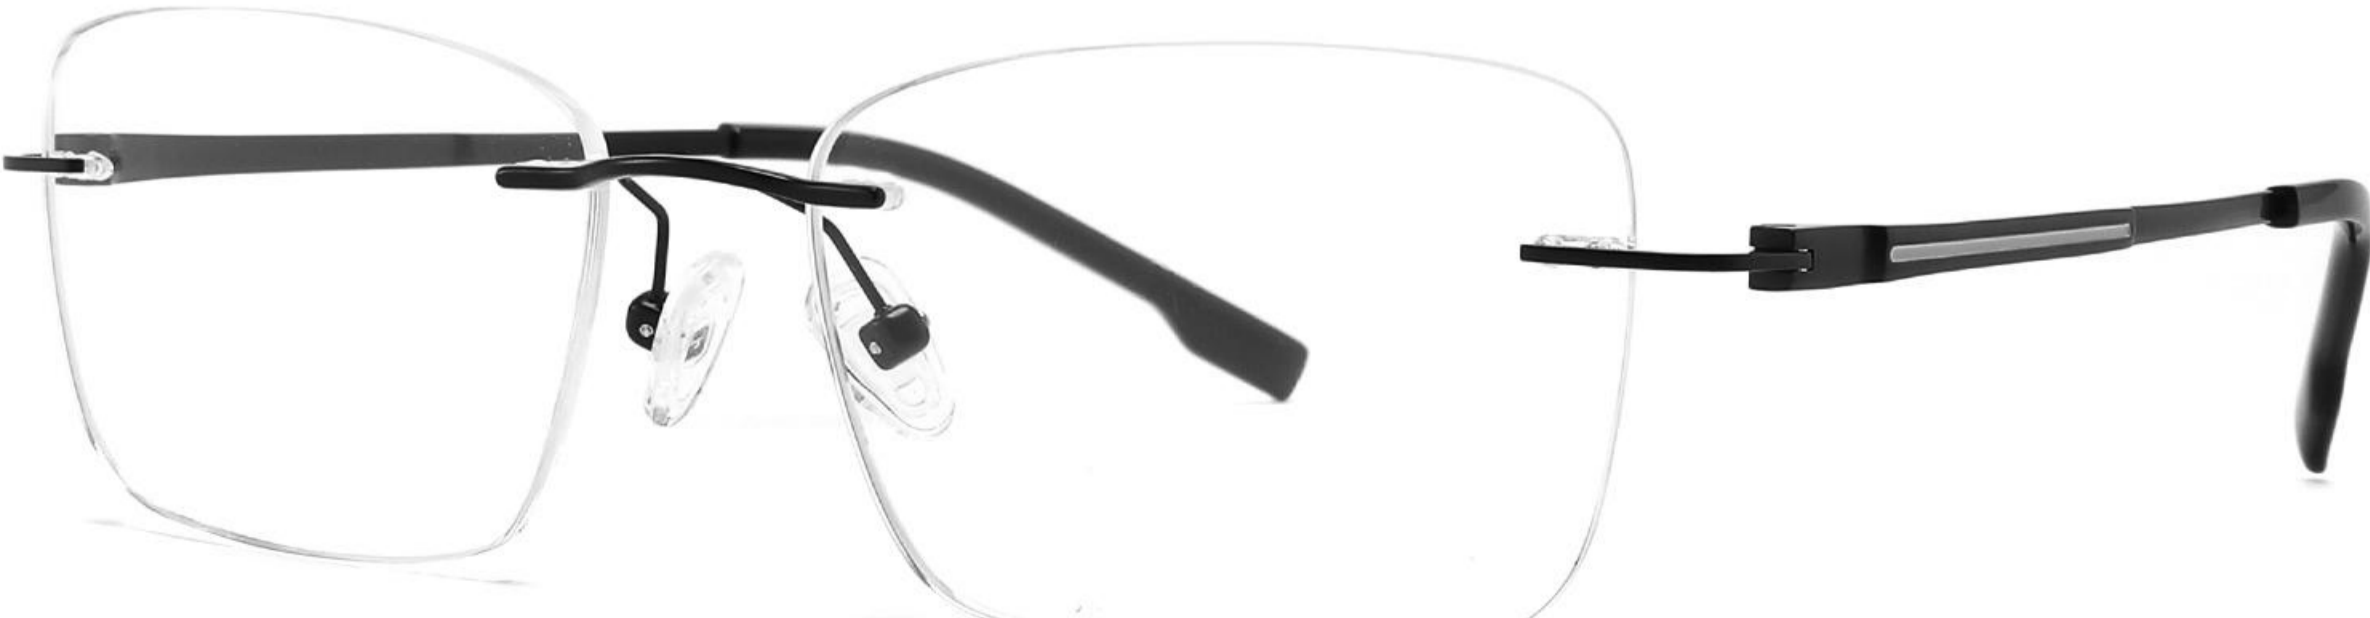

C3 GUN

C4 BLACK

MODEL:TC-007
SIZE:55 □ 17-143
TITANIUM

FRONT VIEW

COLOR DISPLAY

C1 GOLD

C2 SILVER

C3 GUN