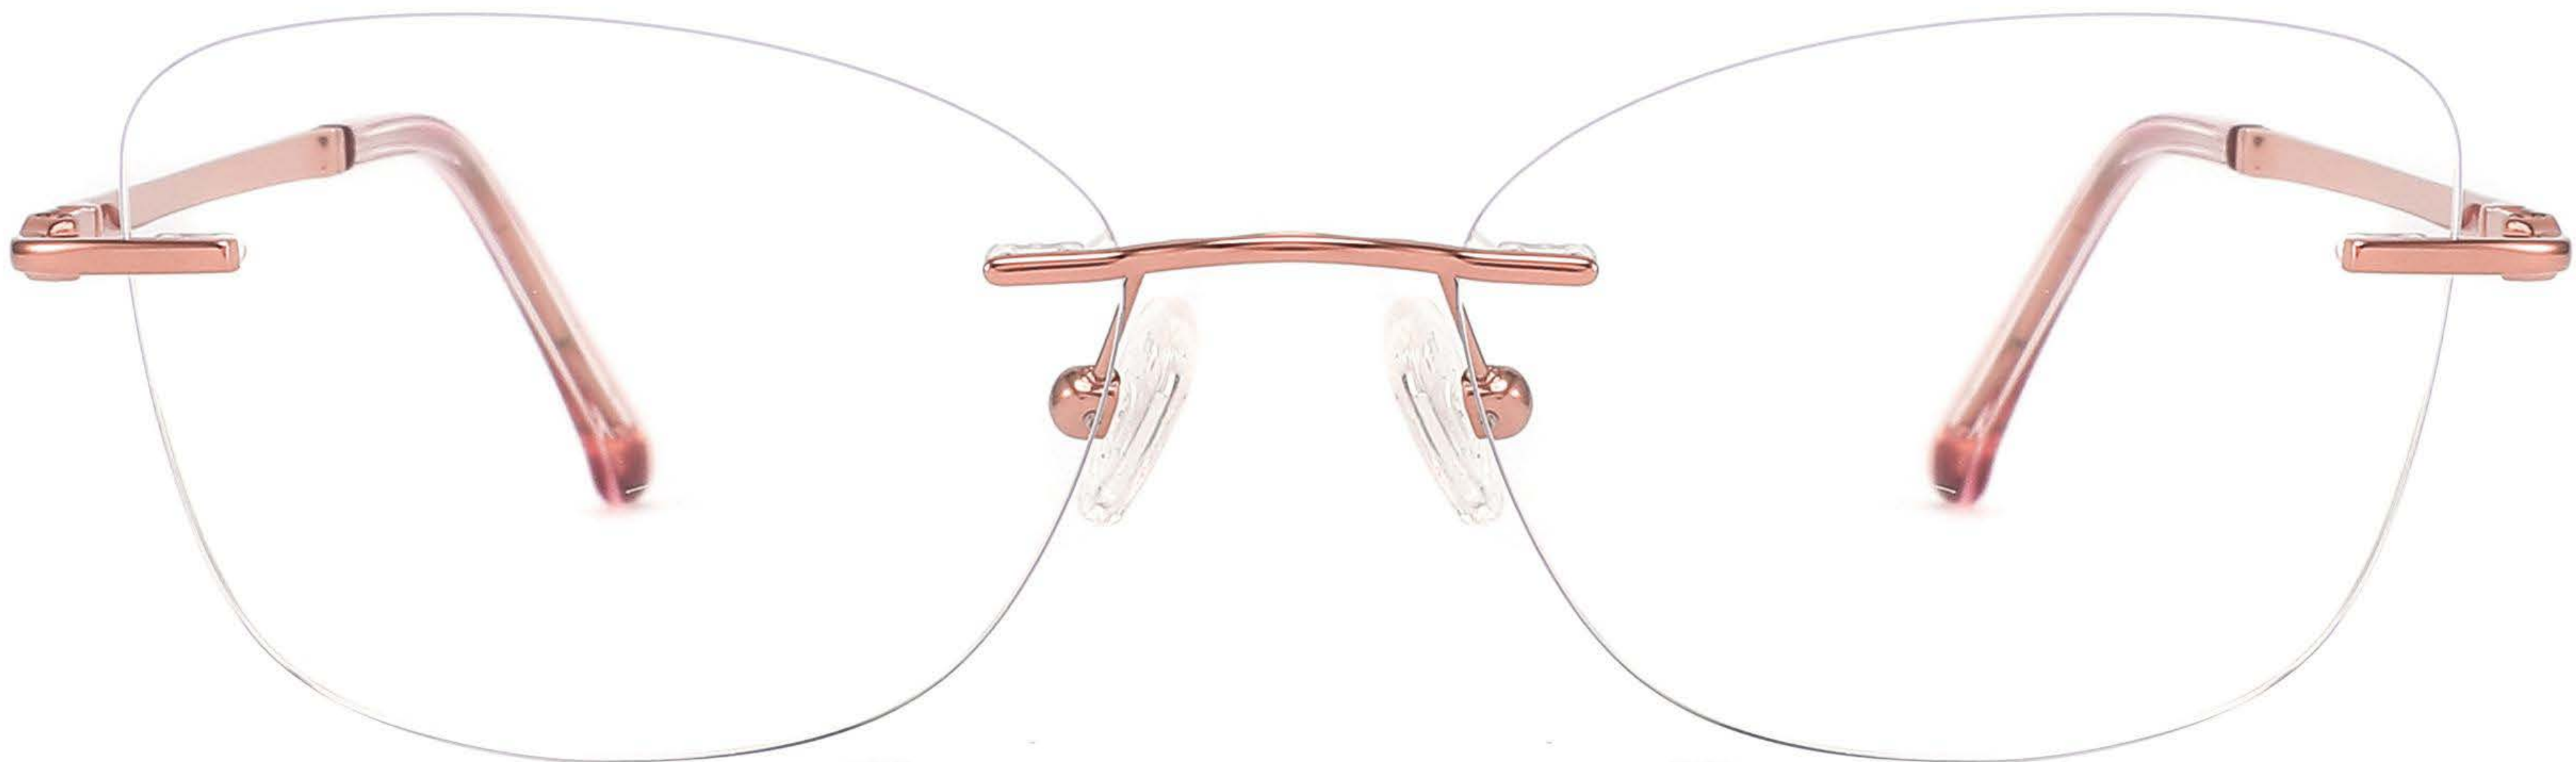

■ FRONT VIEW

7PCS LEFT

C1S GOLDEN/PINK

C2S SILVERY/PINK

C3S PURPLE

C4 CLARET

MODEL:TC-003
SIZE:50 □ 17-143
TITANIUM

FRONT VIEW