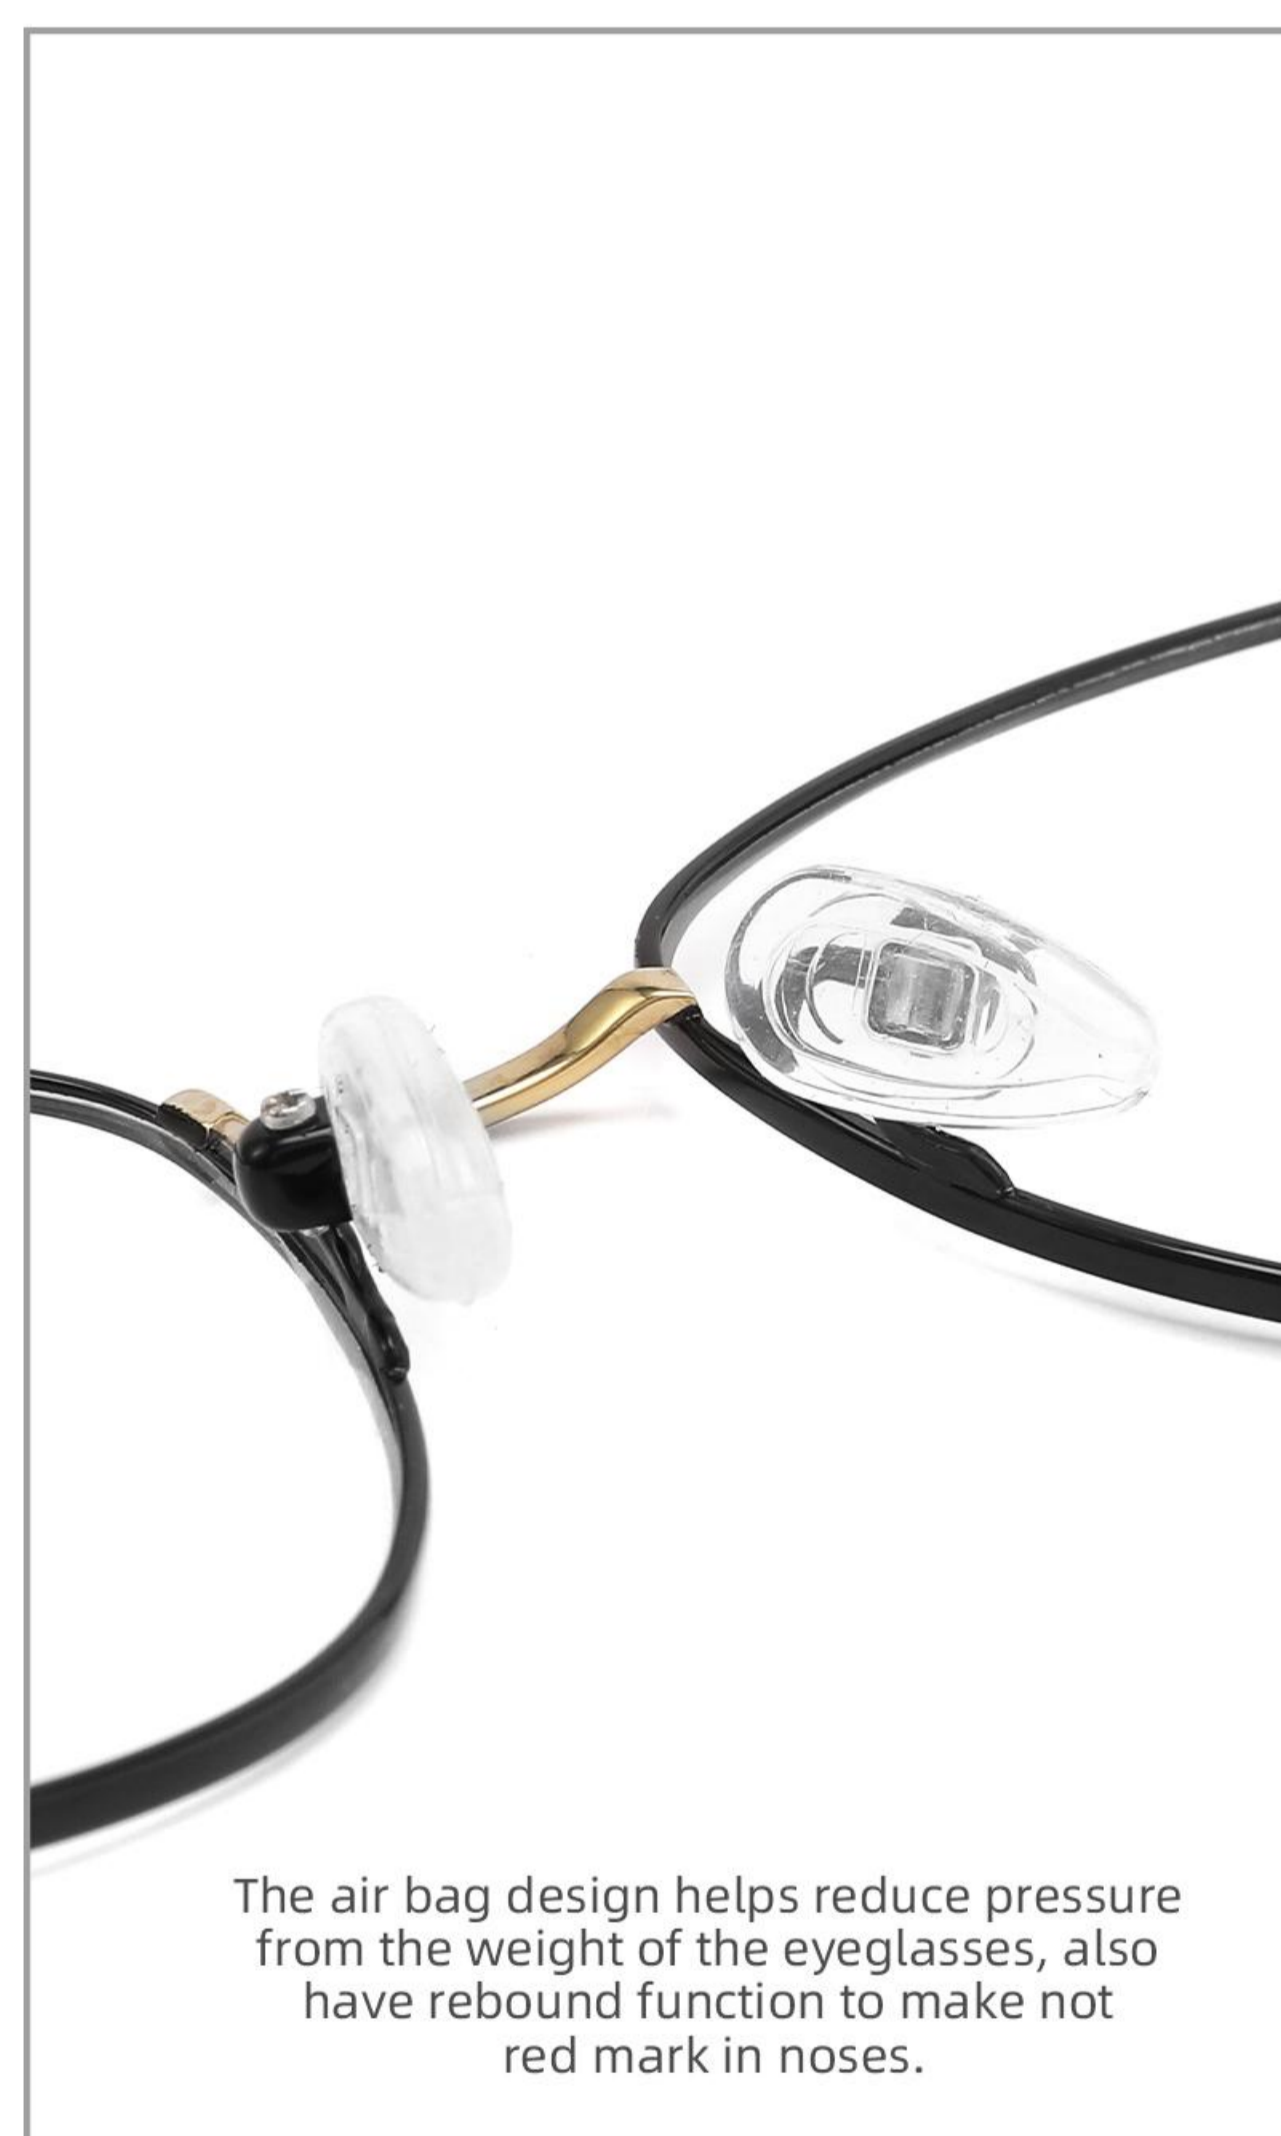

MODEL:TA-026
SIZE:53 □ 18-145
PURE TITANIUM

FRONT VIEW

COLOR DISPLAY

The air bag design helps reduce pressure from the weight of the eyeglasses, also have rebound function to make not red mark in noses.

C1 BLACK GOLD

C2 BLACK SILVER

C3 BLACK

C4 GUN SILVER

MODEL:TA-013
SIZE:54 □ 17-145
PURE TITANIUM

FRONT VIEW

COLOR DISPLAY

The air bag design helps reduce pressure from the weight of the eyeglasses, also have rebound function to make not red mark in noses.

C1 GOLD

C2 ROSE GOLD

C3 ROSE RED

C4 BLACK GOLD

MODEL:TA-012
SIZE:53 □ 20-143
PURE TITANIUM

FRONT VIEW

COLOR DISPLAY

The air bag design helps reduce pressure from the weight of the eyeglasses, also have rebound function to make not red mark in noses.

C1 GOLD

C2 SILVER

C3 GUN

C4 BLACK

MODEL:TA-011
SIZE:52 □ 20-143
PURE TITANIUM

FRONT VIEW

COLOR DISPLAY

The air bag design helps reduce pressure from the weight of the eyeglasses, also have rebound function to make not red mark in noses.