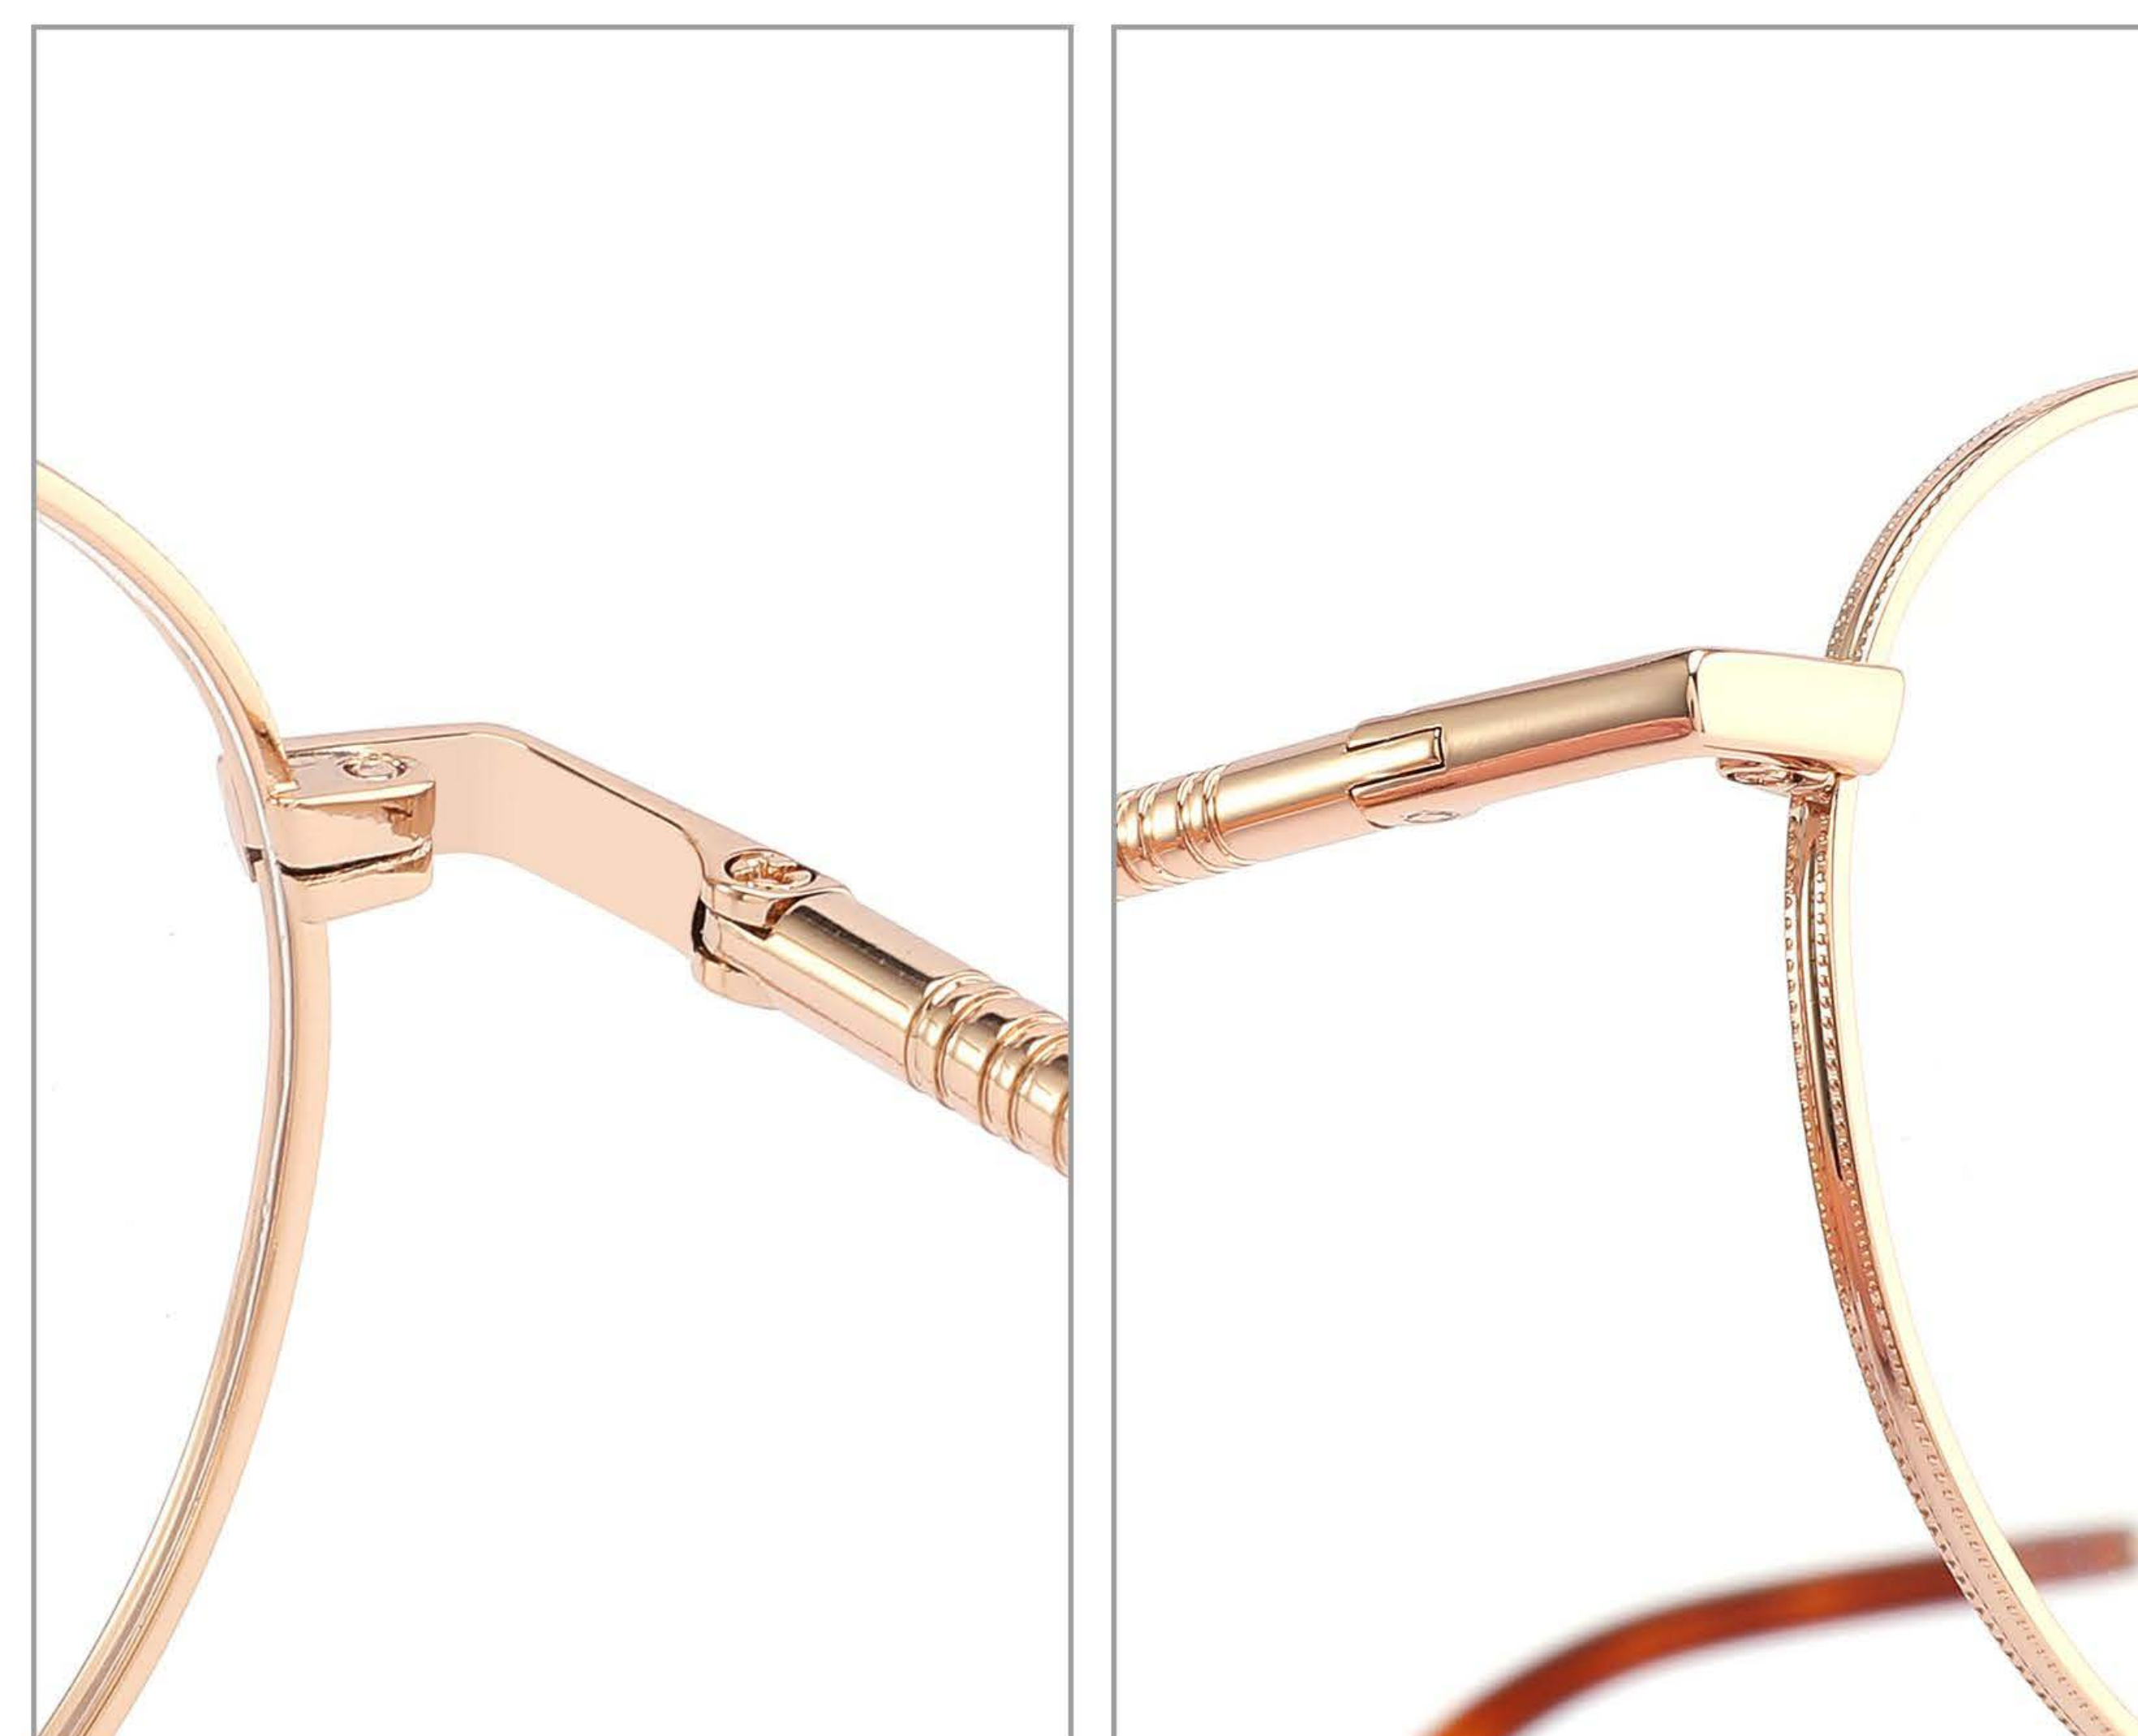

MODEL:TC-004
SIZE:50 □ 17-143
TITANIUM

FRONT VIEW

COLOR DISPLAY

C1 GOLD

C2 SILVER

C3 GUN

C4 BLACK

MODEL:TA-005
SIZE:47 □ 23-141

PURE TITANIUM

■ COLOR DISPLAY

■ FRONT VIEW

C1 GOLD

C2 ROSE GOLD

C3 SILVER

C4 GOLD/BLACK

MODEL:TA-025
SIZE:54 □ 19-145
PURE TITANIUM