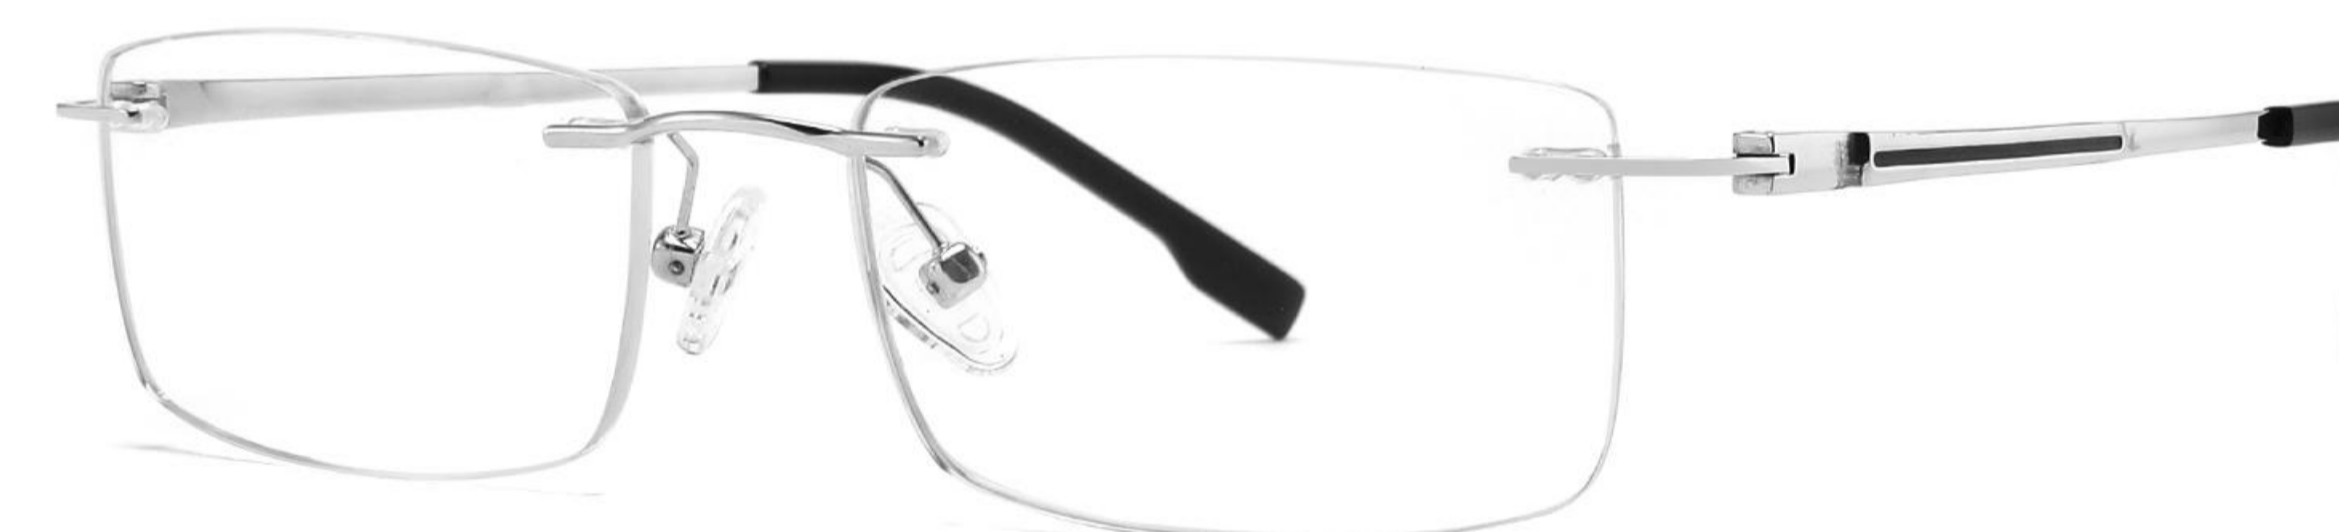

C1 GOLD

C2 SILVER

C3 GUN

C4 BLACK

MODEL:TC-009
SIZE:52 □ 18-143
TITANIUM

FRONT VIEW

COLOR DISPLAY

C1 GOLD