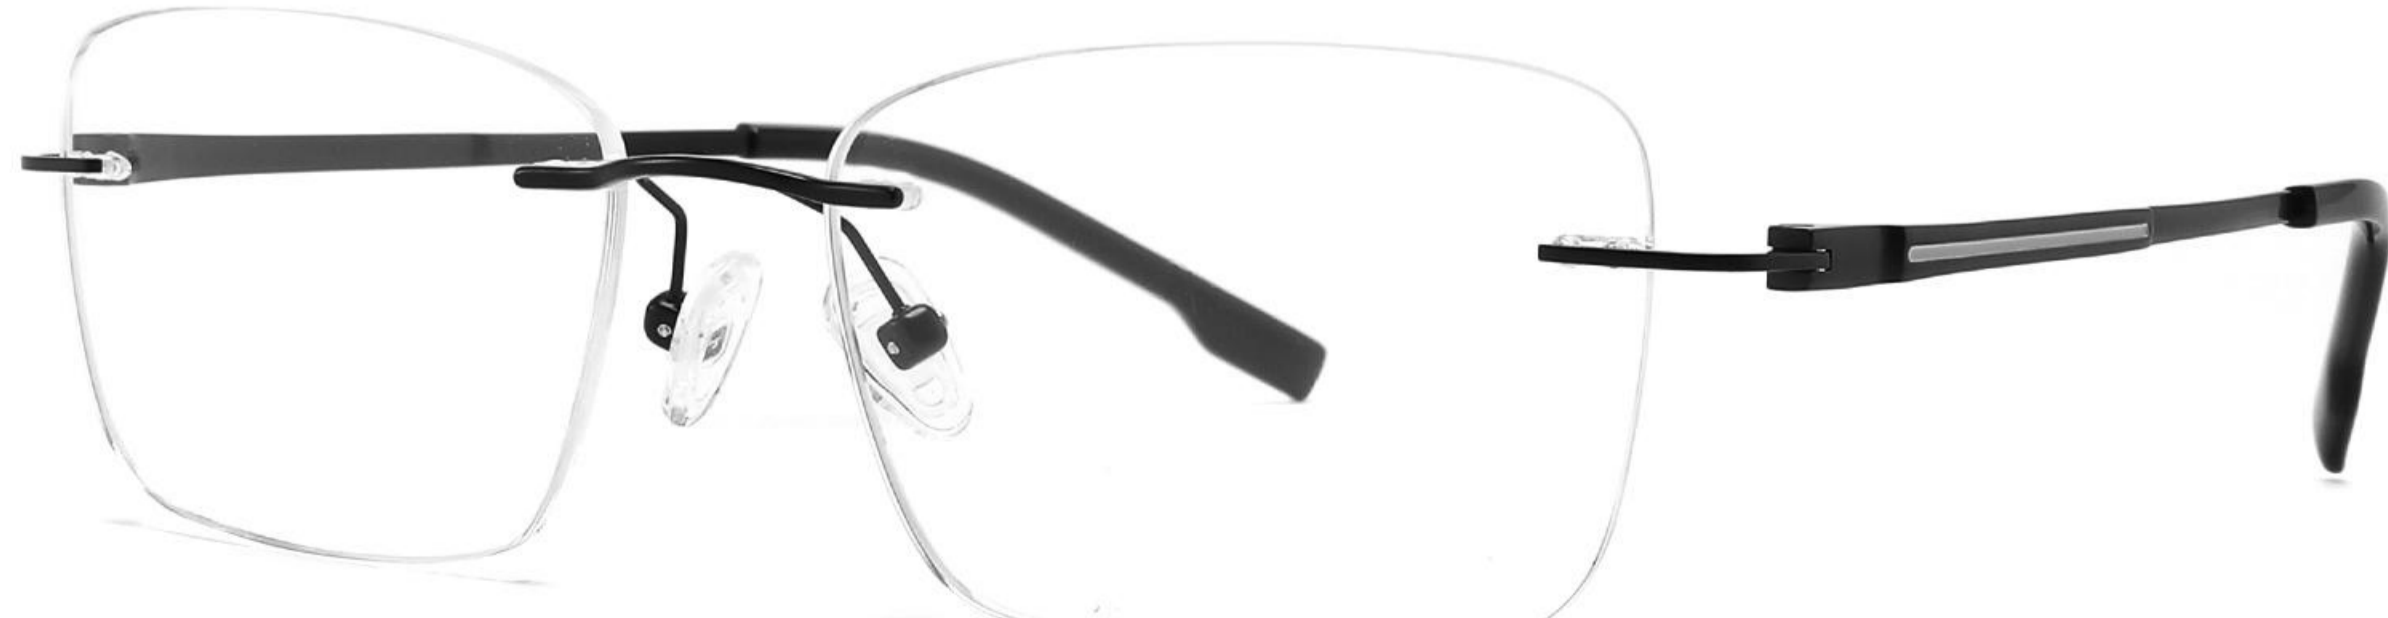

C3 GUN

C4 BLACK

MODEL:TC-007
SIZE:55 □ 17-143
TITANIUM

FRONT VIEW

COLOR DISPLAY

C1 GOLD

C2 SILVER

C3 GUN

C4 BLACK

MODEL:TC-005
SIZE:56 □ 18-143
TITANIUM

FRONT VIEW

COLOR DISPLAY

C1 GOLD

C2 SILVER

C3 GUN

C4 BLACK