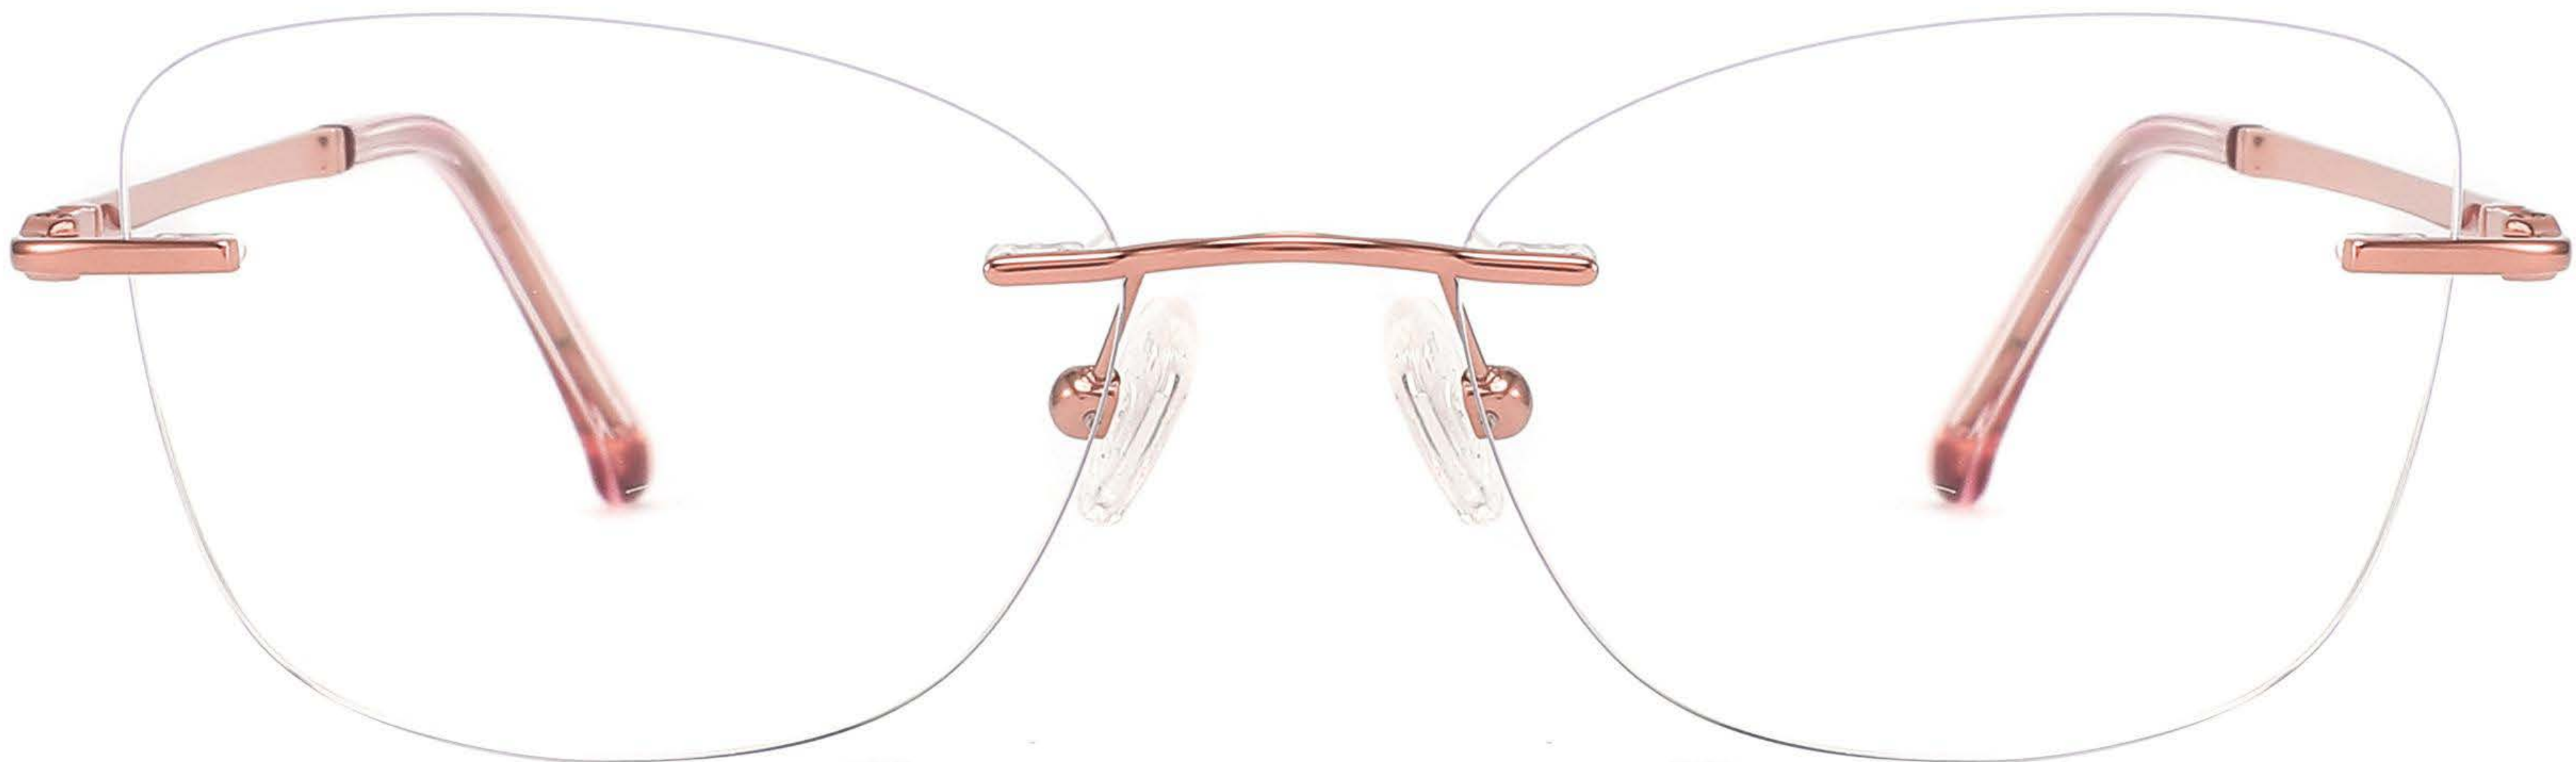

MODEL:TC-003
SIZE:50 □ 17-143
TITANIUM

FRONT VIEW