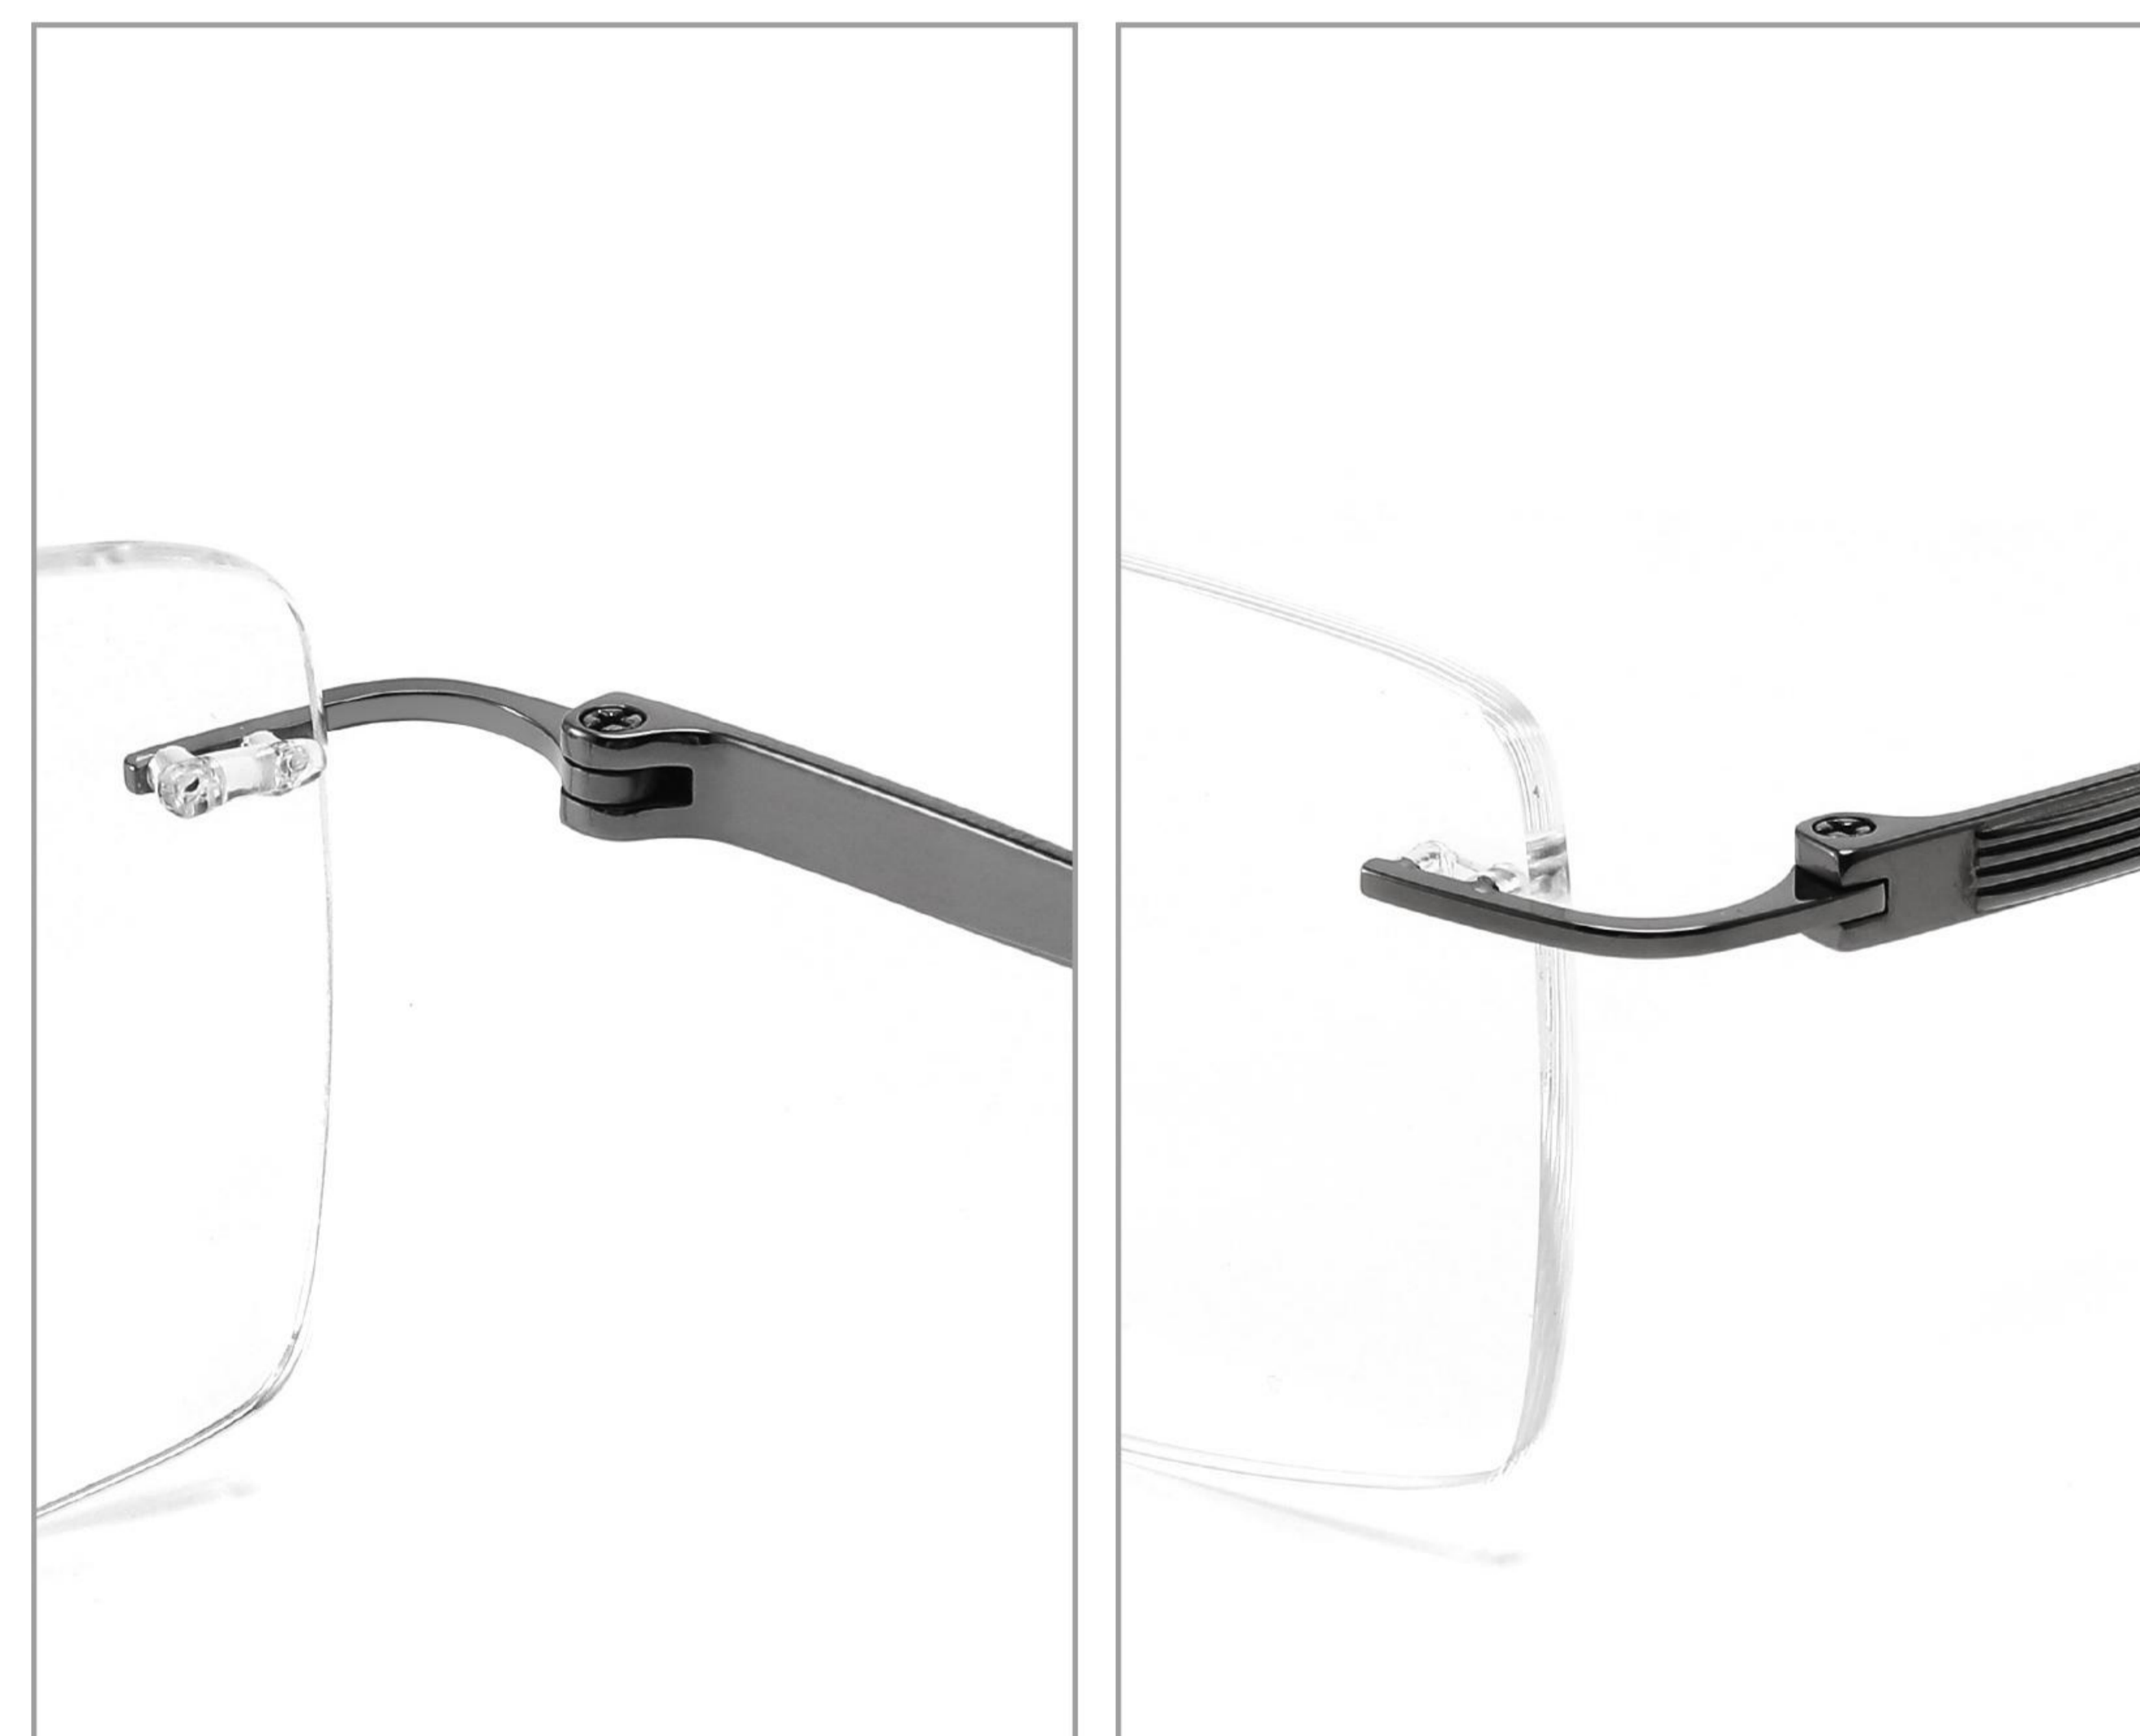

C2 SILVER

C3 GUN

C4 BLACK

MODEL:TC-008
SIZE:52 □ 18-143
TITANIUM

FRONT VIEW

COLOR DISPLAY

C1 GOLD

C2 SILVER