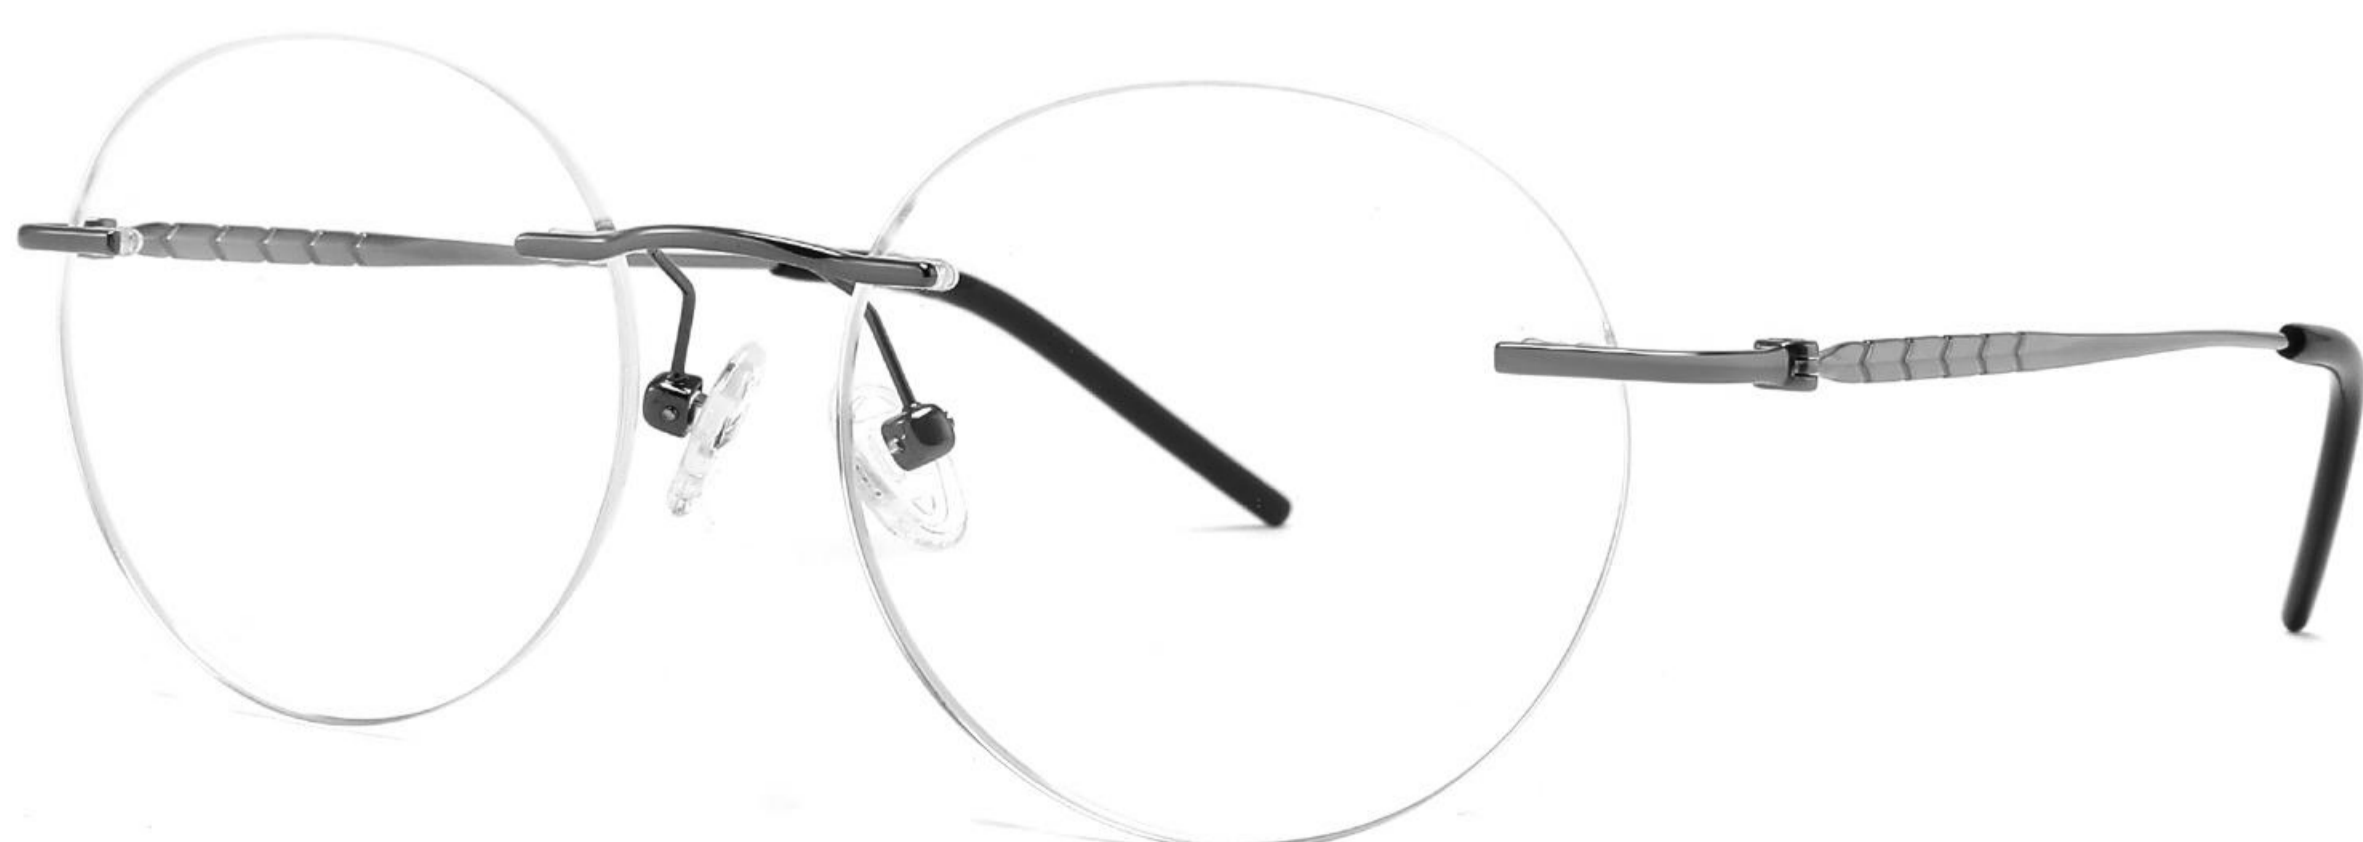

MODEL:TC-004
SIZE:50 □ 17-143
TITANIUM

FRONT VIEW

COLOR DISPLAY

C1 GOLD

C2 SILVER

C3 GUN

C4 BLACK

MODEL:TA-005
SIZE:47 □ 23-141

PURE TITANIUM

■ COLOR DISPLAY

■ FRONT VIEW

C1 GOLD

C2 ROSE GOLD

C3 SILVER

C4 GOLD/BLACK

MODEL:TA-025
SIZE:54 □ 19-145
PURE TITANIUM