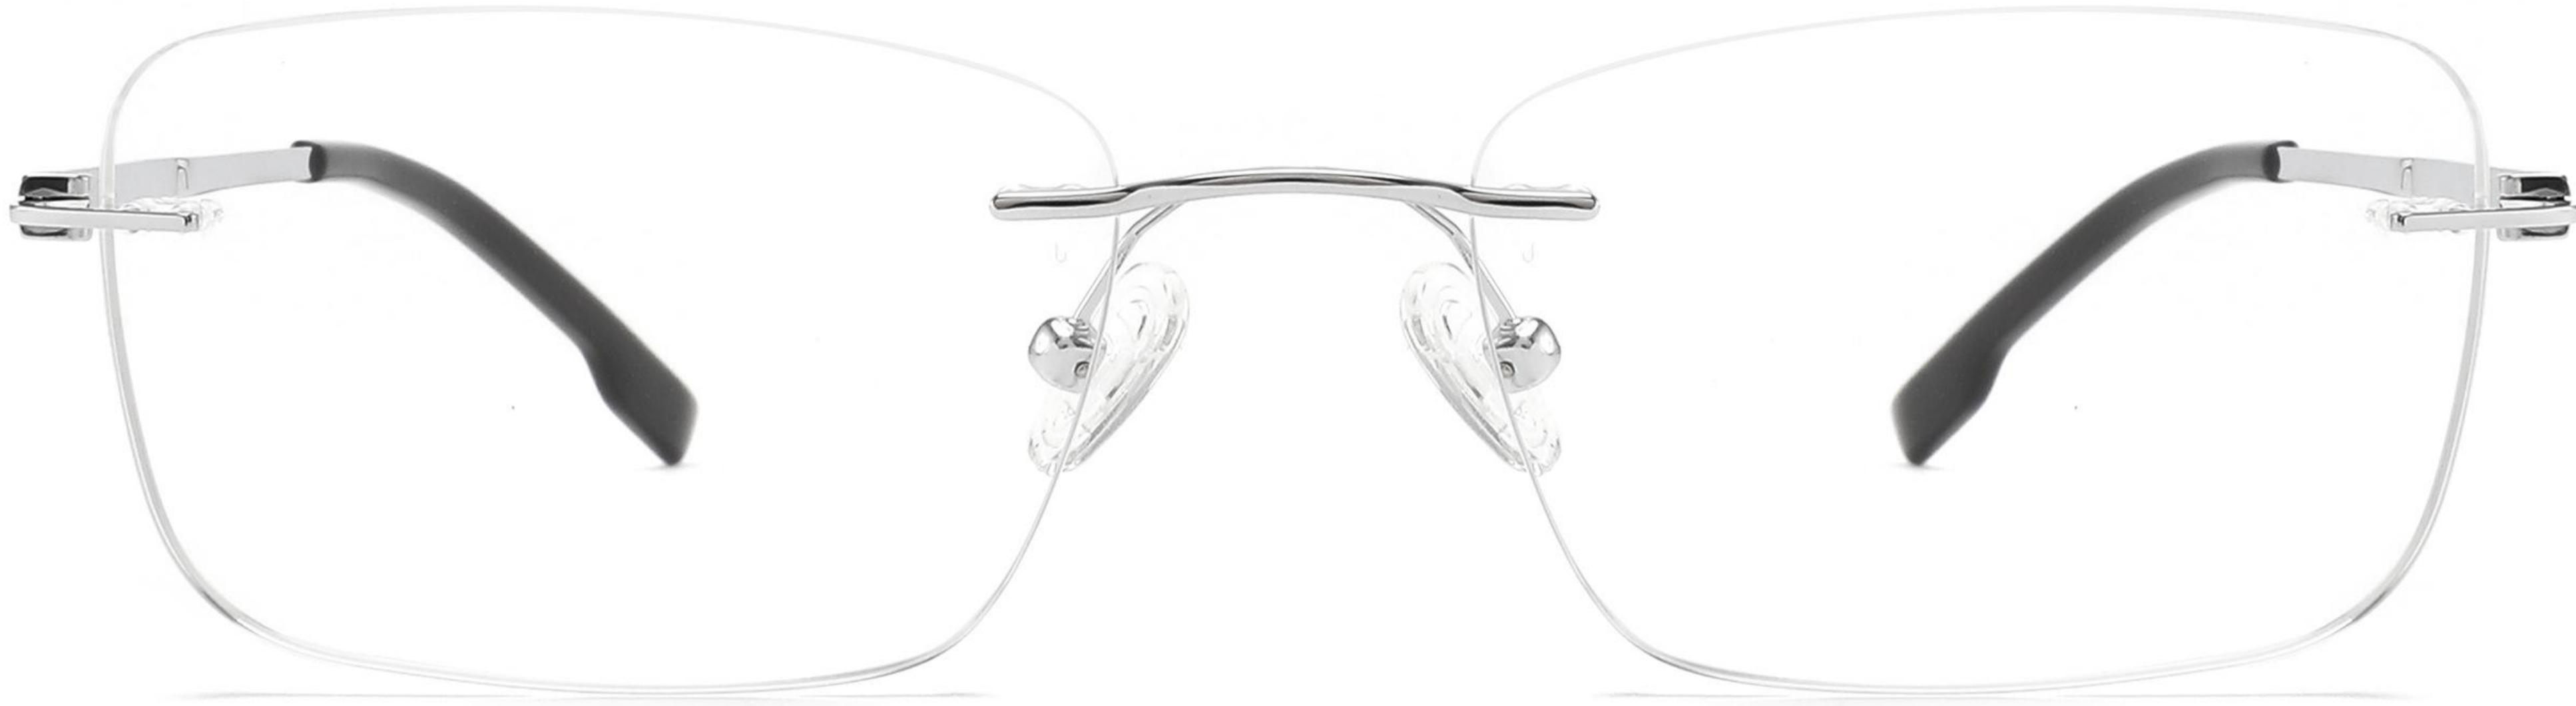

MODEL:TC-007
SIZE:55 □ 17-143
TITANIUM

FRONT VIEW