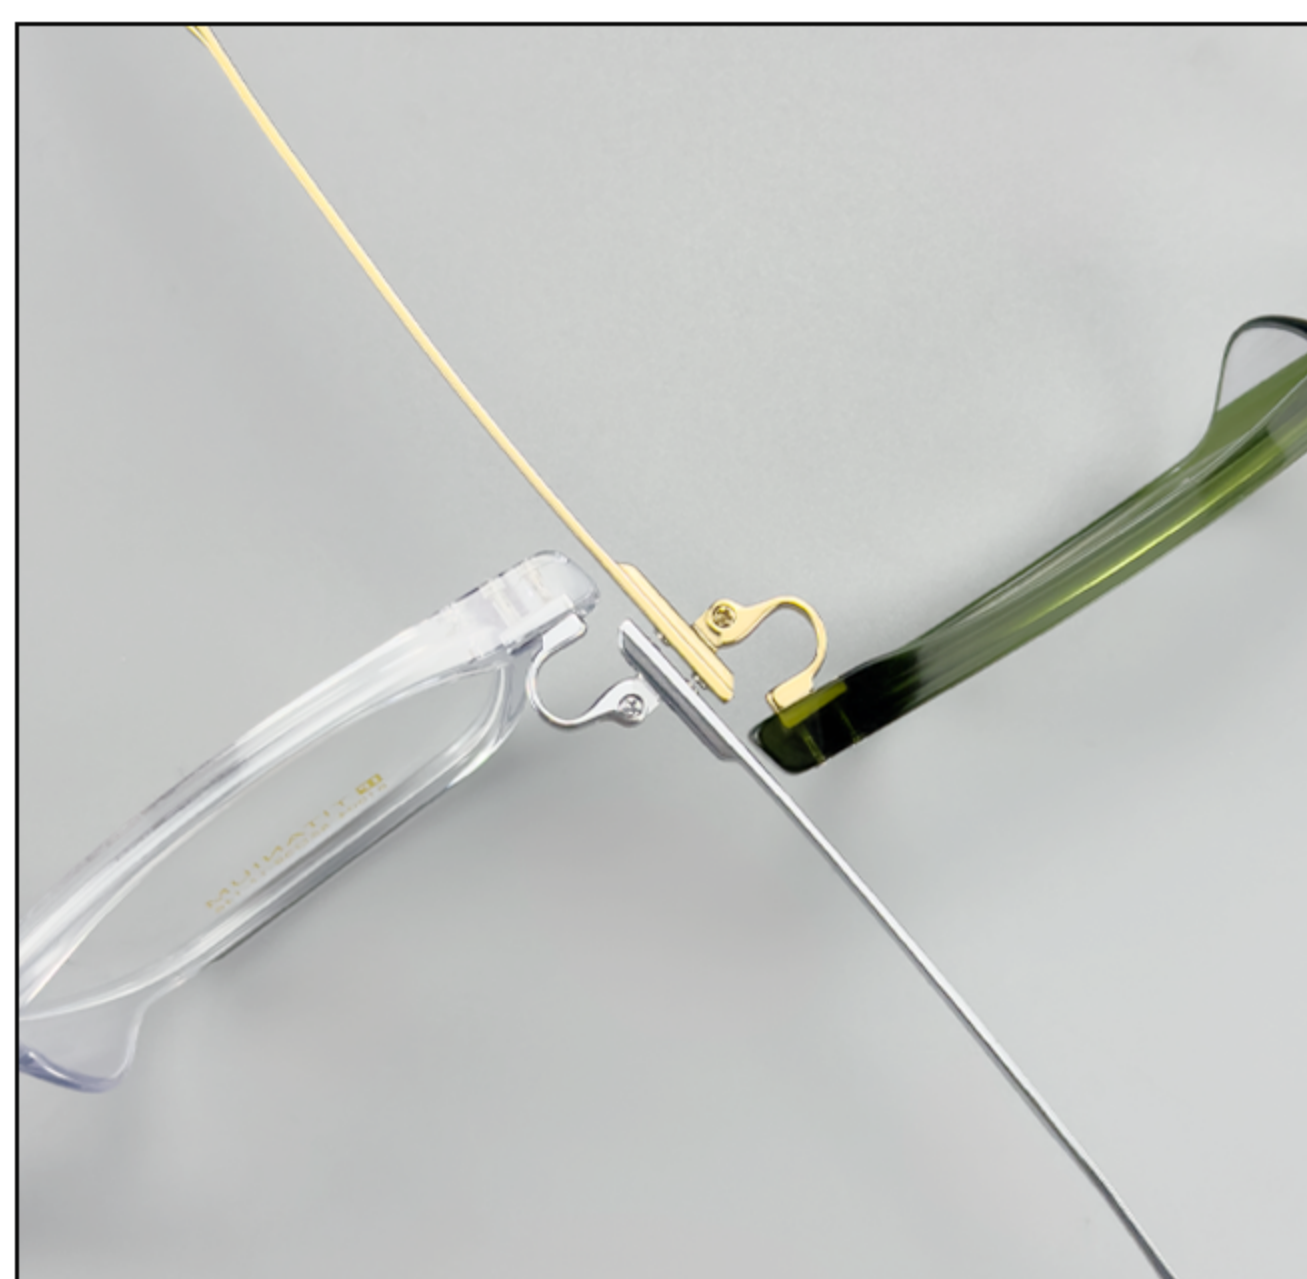

深圳高密度板材设计款--纯钛

Shenzhen high-density board design - pure titanium

型号：81004

Model number :81004

类型：时尚男女同款

Type : Fashionable men's and women's

镜框规格：55□39-17-146

Frame Size : 55□39-17-146

材质：高密度板材/纯钛

The:High density board/pure titanium

颜色：4色可选

Colour : 4 Color optional

纯IP真空电镀

Pure IP vacuum electroplating

产品展示图

Product display drawing

产品细节图

product details