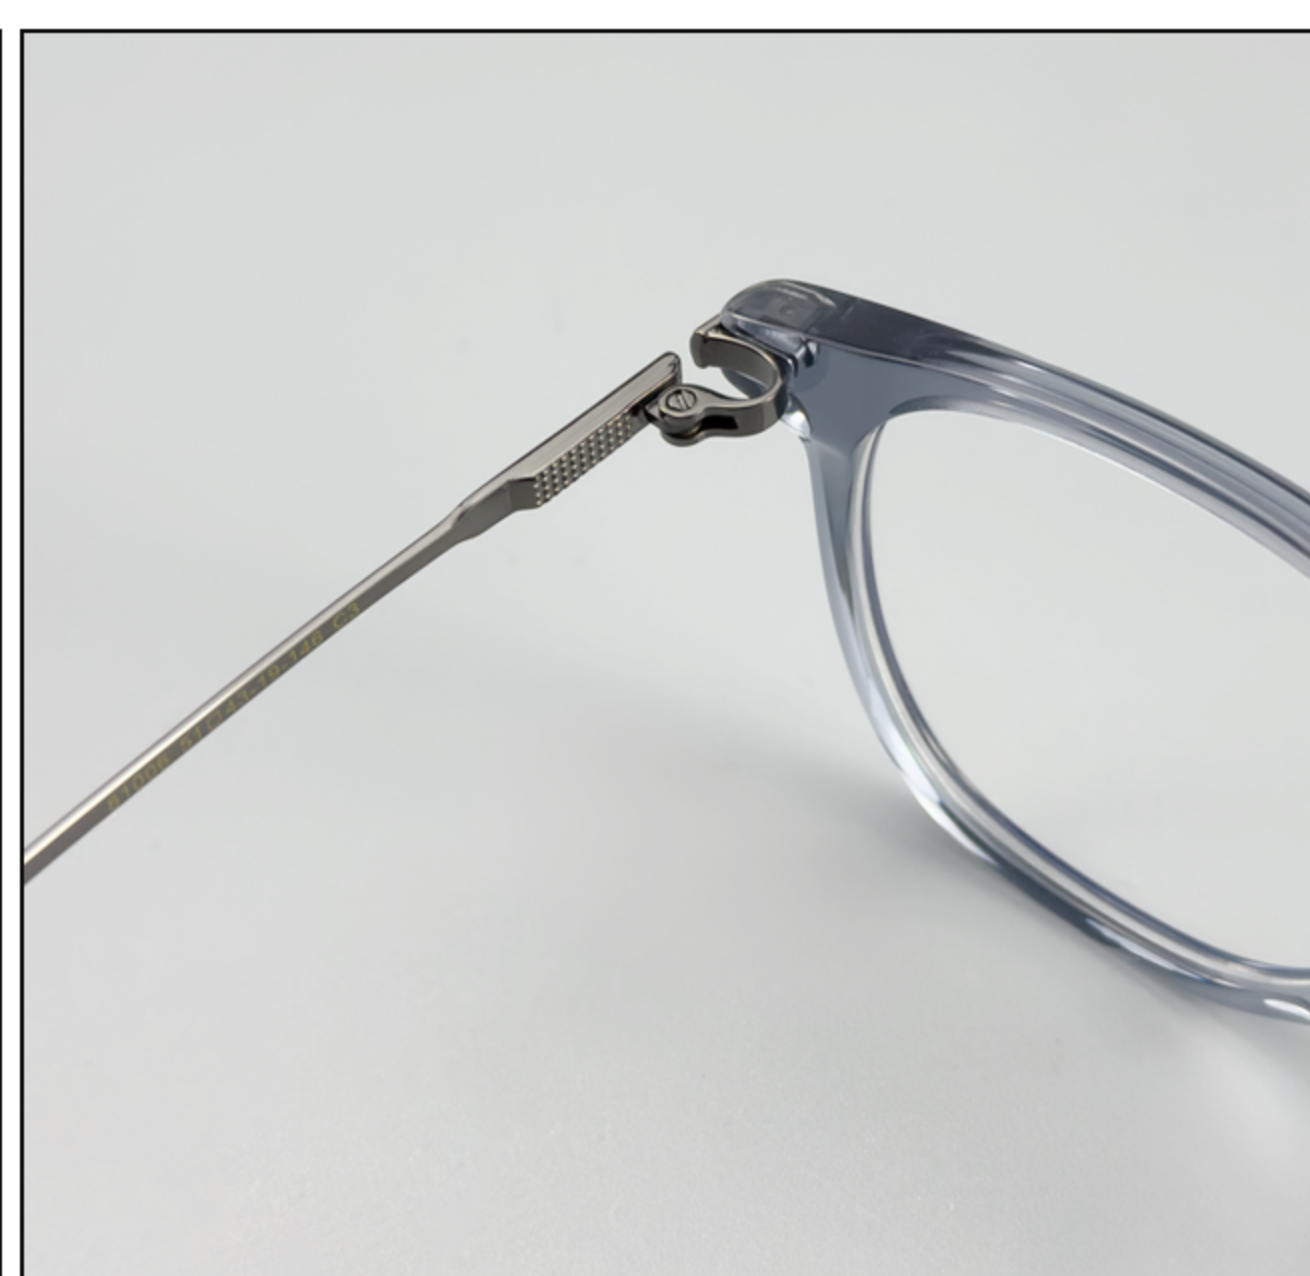

深圳高密度板材设计款--纯钛

Shenzhen high-density board design--pure titanium

型号：81006

Model number : 81006

类型：时尚男女同款

Type : Fashionable men's and women's

镜框规格：51□43-19-146

Frame Size : 51□43-19-146

材质：高密度板材/纯钛

The:High density board/pure titanium

颜色：4色可选

Colour : 4 Color optional

纯IP真空电镀

Pure IP vacuum electroplating

产品展示图

Product display drawing

产品细节图

product details