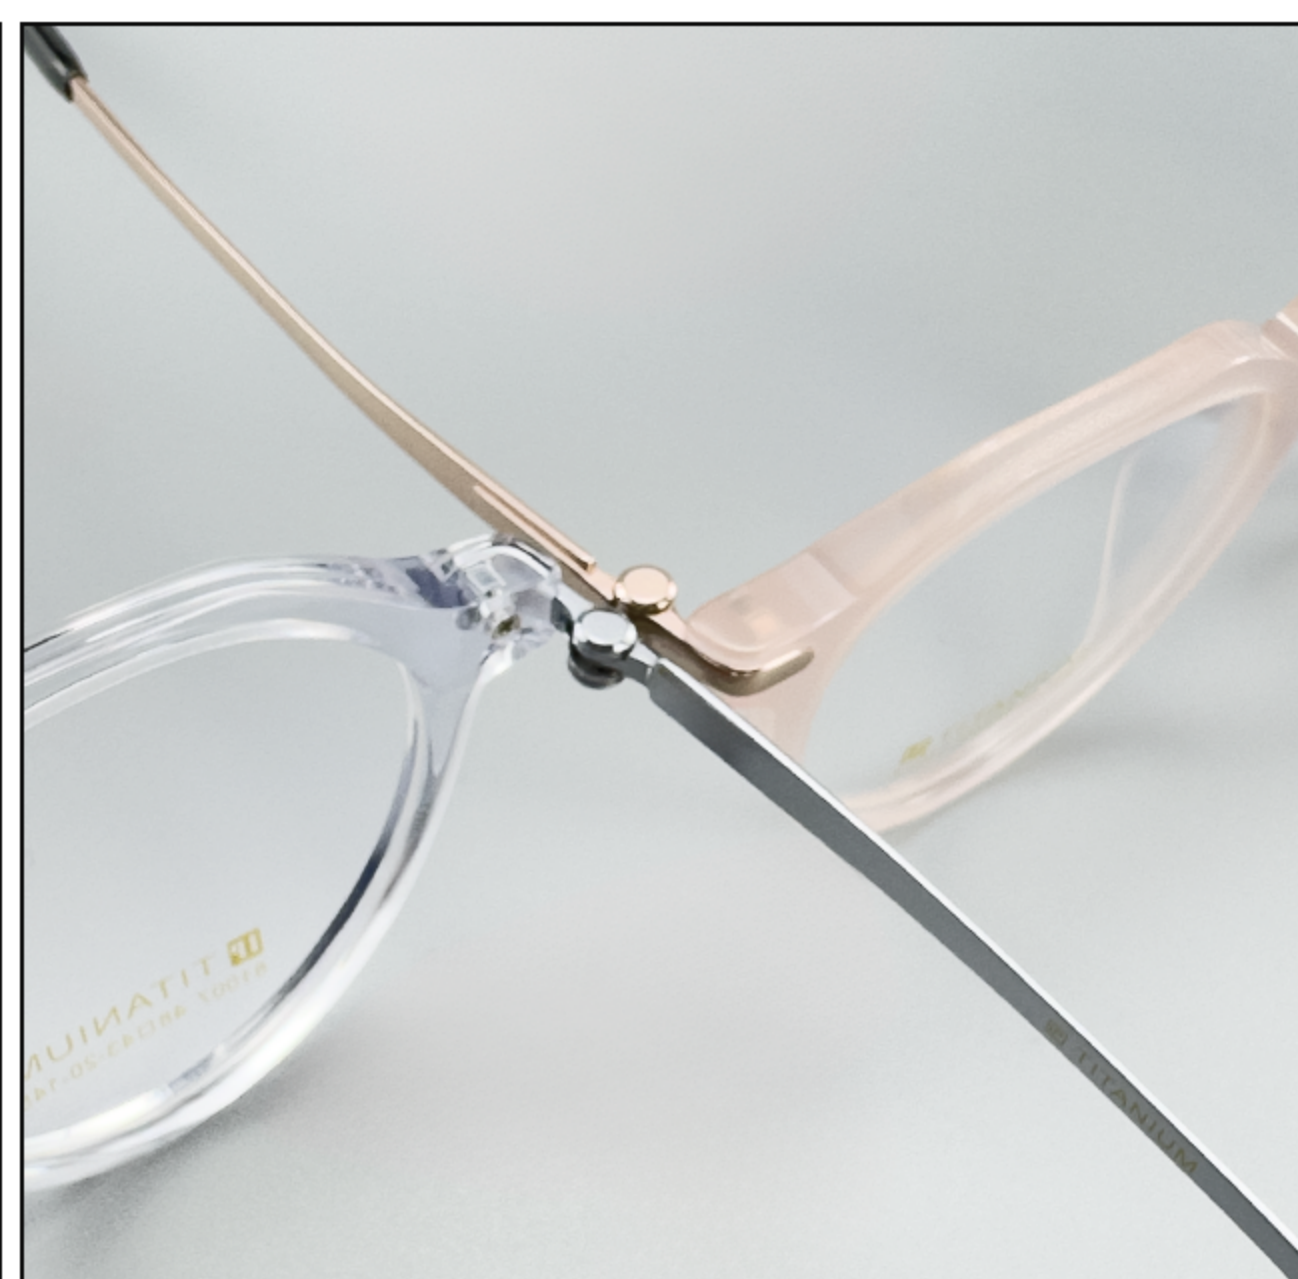

深圳高密度板材设计款--纯钛

Shenzhen high-density board design - pure titanium

型号：81007

Model number : 81007

类型：时尚男女同款

Type : Fashionable men's and women's

镜框规格：48□43-20-145

Frame Size : 48□43-20-145

材质：高密度板材/纯钛

The:High density board/pure titanium

颜色：4色可选

Colour : 4 Color optional

纯IP真空电镀

Pure IP vacuum electroplating

产品展示图

Product display drawing

产品细节图

product details