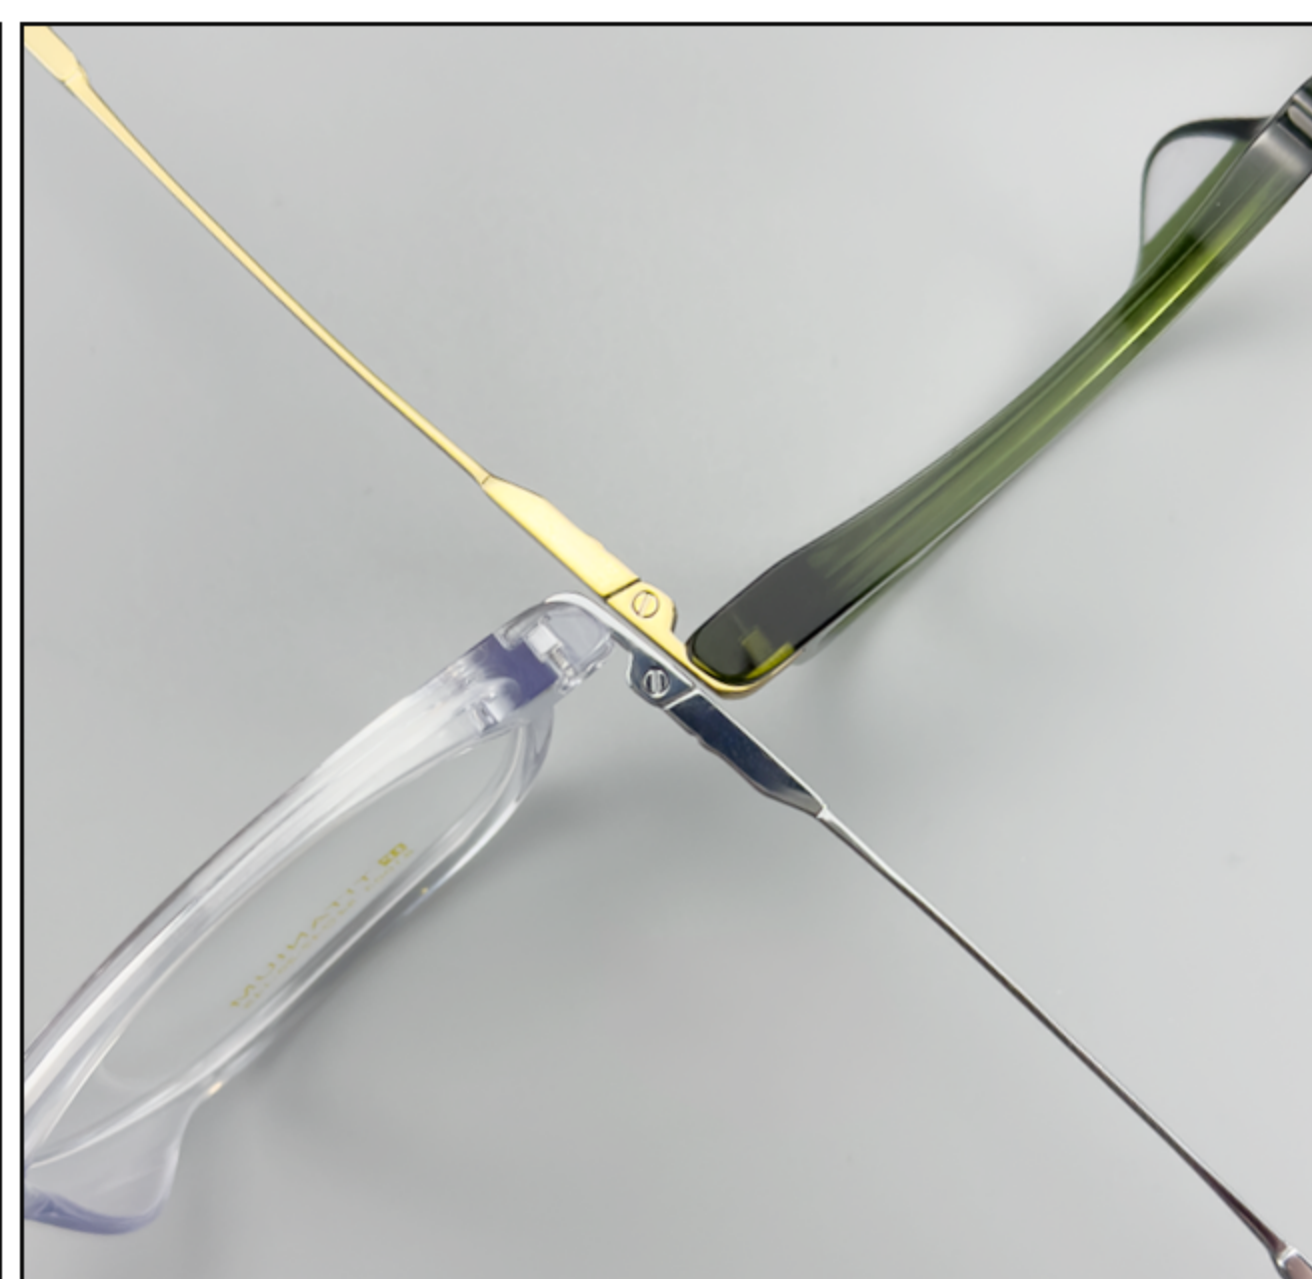

C1 透绿/光金
C1 Transparent green/light gold

C2 透白/光银
C2 Transparent white/light silver

C3 透灰/光枪
C3 Grey/light gun

C4 黑/光黑
C4 Black/light black

产品细节图

product details

深圳高密度板材设计款--纯钛

Shenzhen high-density board design - pure titanium