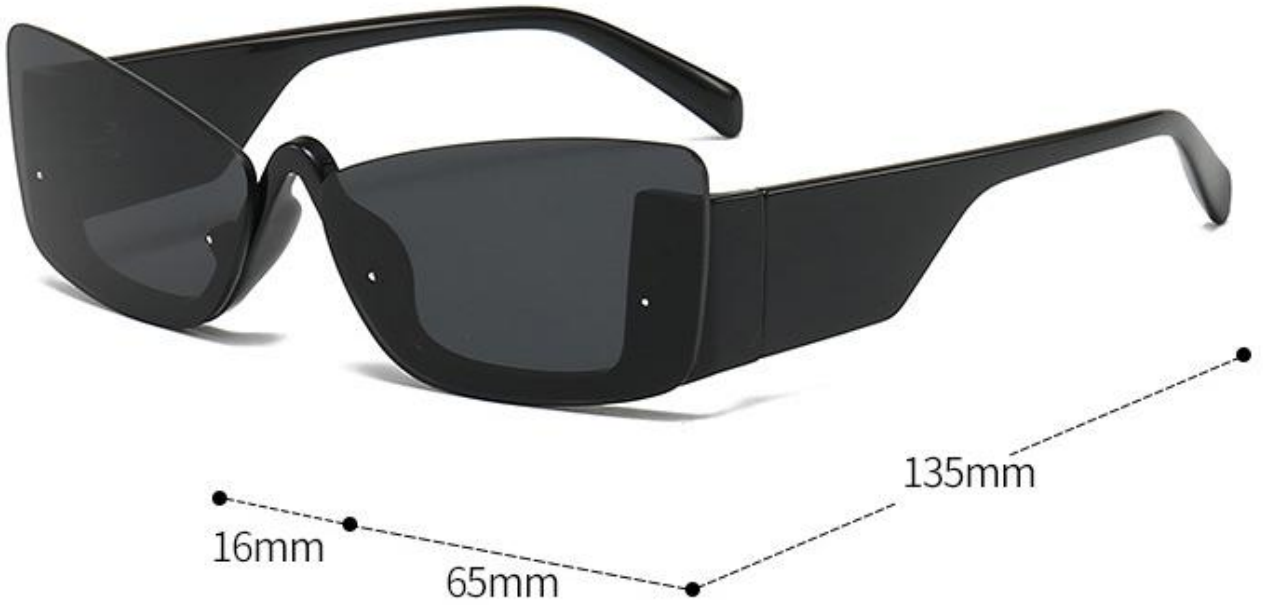

## color display

---

BLACK BLACK/C-1

WHITE BLACK/C-2

TEA TEA/C-3

BLUE GRAY/C-4

GRAY GRAY/C-5

DARK TEA TEA/C-6