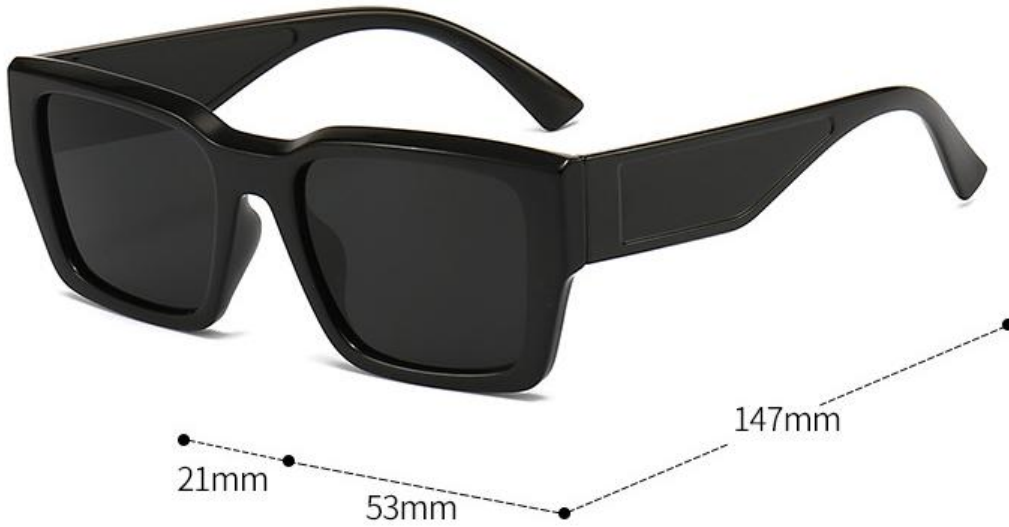

## color display

---

BLACK

WHITE

HAWKSBILL

TEA

BLACK HAWKSBILL

GRAY HAWKSBILL