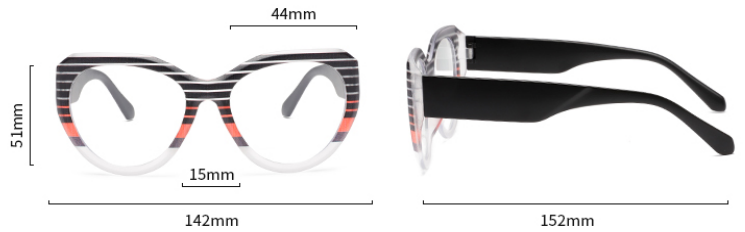

Material

• PC

Style

• Fashion

Gender

• UNISEX

Leg length

• 141mm

• Fashion

Gender

• UNISEX

Leg length

• 144mm

Weight

• ≈33g

SELECTIVE COLOR

• PC

Style

• Fashion

Gender

• UNISEX

Leg length

• 146mm

Weight

• ≈31g

SELECTIVE COLOR

Purple-Black

Orange-Yellow

Red-Blue

6864

PARAMETERS

Note: the above dimensions are all measured by hand, with errors of 1-3mm. Please understand!