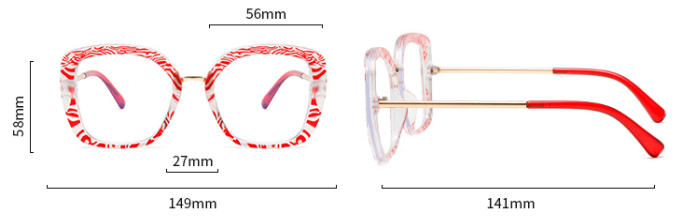

Leg length

• 146mm

Weight

• ≈28g

SELECTIVE COLOR

Blue

Green

2412

PARAMETERS

Note: the above dimensions are all measured by hand, with errors of 1-3mm. Please understand!

Model

• -

Material

• PC+Metal

Style

• Fashion