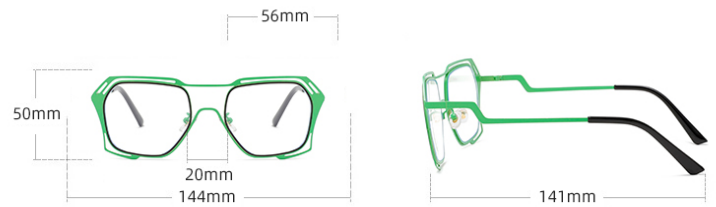

Features: High definition

Style: Fashion

Frame Material: PC+METAL

Weight: 28G

Gender: UNISEX

Frame parameters:

5 manual measurement, possible error range 1-3mm.

OPTIONAL COLOR