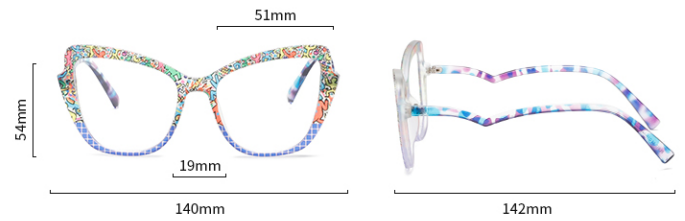

917

” PARAMETERS

Note: the above dimensions are all measured by hand, with errors of 1-3mm. Please understand!

Model

• BL917

Material

• PC

Style

• Fashion

Gender

• UNISEX

Leg length

• 142mm

Weight

• ≈24g