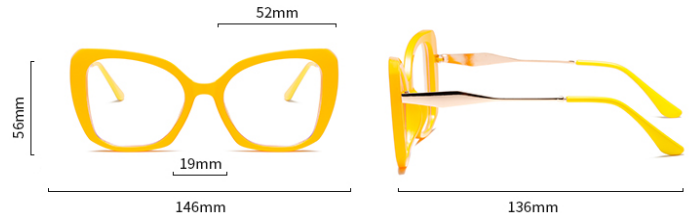

Material

• PC

Style

• Fashion

Gender

• UNISEX

Leg length

• 141mm

C1
BLACK+FLOWER

C2
RED+FLOWER

C3
RAINBOW

C4
BLACK+DEMI

INFORMATION

- ▶ Model: 904
- ▶ Function: Ultraviolet-proof

- ▶ Frame: Metal+Pc
- ▶ Lens: PC

- ▶ Weight: 27g
- ▶ Gender: Neutral

• Fashion

Gender

• UNISEX

Leg length

• 144mm

Weight

• ≈33g

SELECTIVE COLOR

INFORMATION

▶ Model: BL-906	▶ Frame: Pc	▶ Weight: 49g
▶ Function: Ultraviolet-proof	▶ Lens: PC	▶ Gender: Neutral

6801

PARAMETERS

Note: the above dimensions are all measured by hand, with errors of 1-3mm. Please understand!