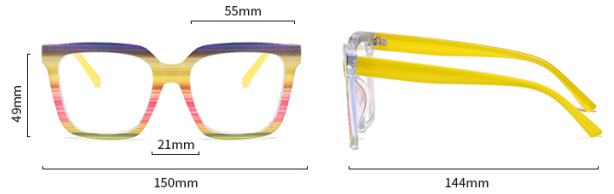

Material

• PC

Style

• Fashion

Gender

• UNISEX

Leg length

• 141mm

C1
BLACK+FLOWER

C2
RED+FLOWER

C3
RAINBOW

C4
BLACK+DEMI

INFORMATION

- ▶ Model: 904
- ▶ Function: Ultraviolet-proof

- ▶ Frame: Metal+Pc
- ▶ Lens: PC

- ▶ Weight: 27g
- ▶ Gender: Neutral

905

PARAMETERS

Note: the above dimensions are all measured by hand, with errors of 1-3mm. Please understand!

Model

• BL-905

Material

• PC

Style

• Fashion

Gender

• UNISEX

Leg length

• 144mm

Weight

• ≈33g

SELECTIVE COLOR