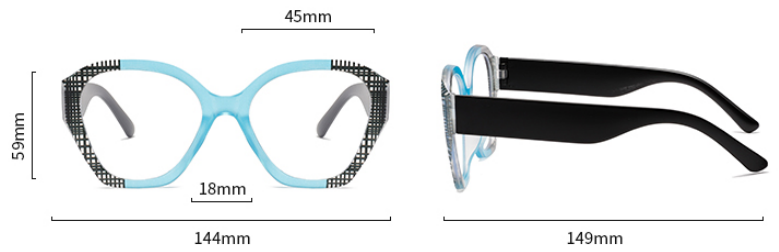

• Fashion

Gender

• UNISEX

Leg length

• 138mm

Weight

• ≈42g

SELECTIVE COLOR

Material

• PC

Style

• Fashion

Gender

• UNISEX

Leg length

• 141mm

功能: 防紫外线

镜架材质: 金属

重量: 26g

镜片材质: PC

脸型: 通用

注: 网页标注尺寸均为手工测量, 测量方法不同, 难免有所误差, 敬请谅解!

6859

PARAMETERS

Note: the above dimensions are all measured by hand, with errors of 1-3mm. Please understand!

Model

• BL-6859

Material

• PC

Style

• Fashion

Gender