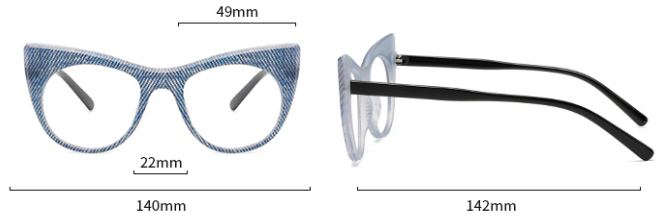

SELECTIVE COLOR

Blue

Pink

915

PARAMETERS

Note: the above dimensions are all measured by hand, with errors of 1-3mm. Please understand!

Model

• BL915

Material

• PC

Style

• Fashion

Gender

• UNISEX

Leg length

• 142mm