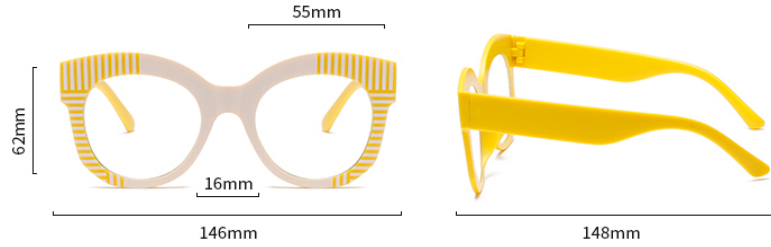

Note: the above dimensions are all measured by hand, with errors of 1-3mm. Please understand

Model

• BL-6865

Material

• PC

Style

• Fashion

Gender

• UNISEX

Leg length

• 148mm

Weight

• ≈33g

SELECTIVE COLOR