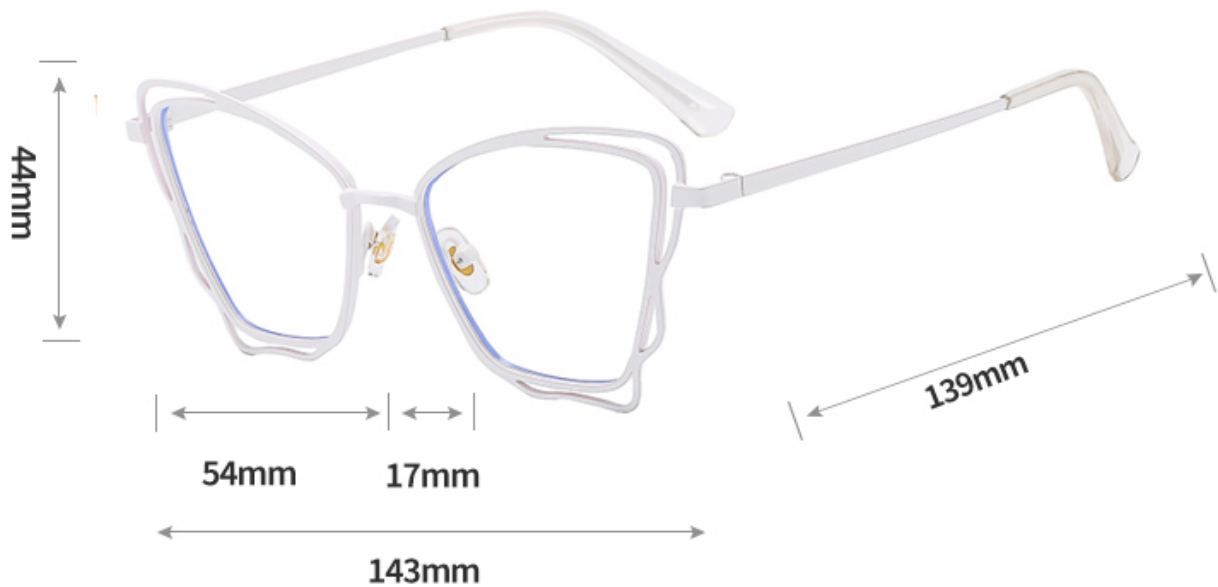

66037

5
COLOR

INFORMATION

▶ Model: 66037

▶ Function: Ultraviolet-proof

▶ Frame: Metal+Pc

▶ Lens: PC

▶ Weight: 27g

▶ Gender: Neutral