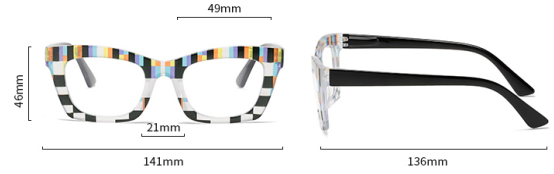

• PC

Style

• Fashion

Gender

• UNISEX

Leg length

• 136mm

Weight

• ≈30g

Purple

Green

Blue

PINK

910

PARAMETERS

Note: the above dimensions are all measured by hand, with errors of 1-3mm. Please understand!