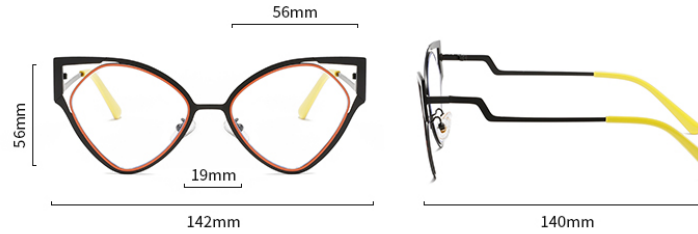

Features: High definition

Style: Fashion

Frame Material: PC+METAL

Weight: 28G

Gender: UNISEX

Frame parameters:

5 manual measurement, possible error range 1-3mm.

OPTIONAL COLOR

GREEN

WHITE

66040

PARAMETERS

Note: the above dimensions are all measured by hand, with errors of 1-3mm. Please understand.

Model

• 66040

Material

• PC

Style

• Fashion

Gender

• UNISEX

Leg length

• 140mm

Weight