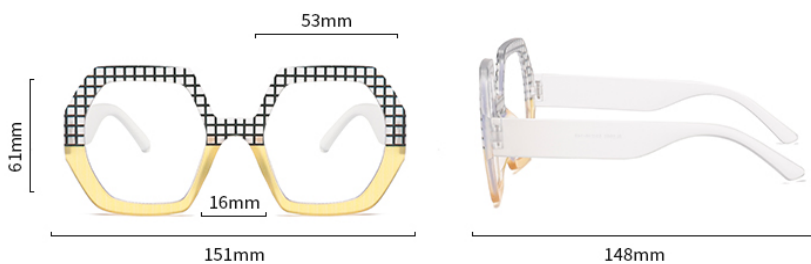

6860

PARAMETERS

Note: the above dimensions are all measured by hand, with errors of 1-3mm. Please understand!

Model

• BL-6860

Material

• PC

Style

• Fashion

Gender

• UNISEX

Leg length

• 148mm

Weight

• ≈38g

SELECTIVE COLOR