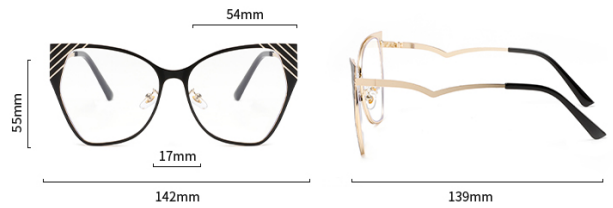

Features: High definition

Weight: 35G

Style: Fashion

Gender: UNISEX

Frame parameters:

5manual measurement, possible error range 1-3mm.

OPTIONAL COLOR

RED

BLUE

PURPLE

Khaki

66044

PARAMETERS

Note: the above dimensions are all measured by hand, with errors of 1-3mm. Please understand!

Model

• BL-66044

Material

• Metal

Style

• Fashion

Gender

• UNISEX

Leg length

• 139mm