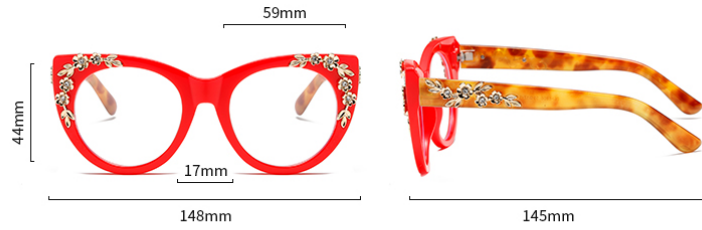

• Fashion

Gender

• UNISEX

Leg length

• 138mm

Weight

• ≈42g

SELECTIVE COLOR

• Fashion

Gender

• UNISEX

Leg length

• 141mm

Weight

• ≈41g

SELECTIVE COLOR

Brown Hawksbill

Pink Hawksbill

Black stripes

Transparent

6806

PARAMETERS

Note: the above dimensions are all measured by hand, with errors of 1-3mm. Please understand!

Model

• BL-6806

Material

• PC

Style

• Fashion

Gender

• UNISEX

Leg length