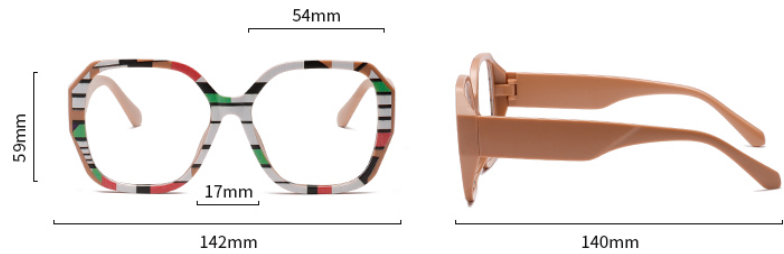

• Fashion

Gender

• UNISEX

Leg length

• 144mm

Weight

• ≈33g

SELECTIVE COLOR

• Fashion

Gender

• UNISEX

Leg length

• 148mm

Weight

• ≈33g

SELECTIVE COLOR

Yellow-White

White-Black

Red-Blue

6866

PARAMETERS

Note: the above dimensions are all measured by hand, with errors of 1-3mm. Please understand!

Model

- BL-6866

Material

- PC

Style

- Fashion

Gender

- UNISEX

Leg length

- 140mm