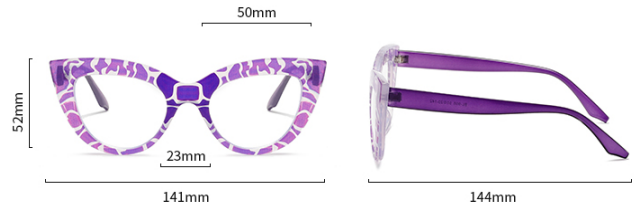

18mm
(0.71in)

55mm
(2.17in)

61mm
(2.40in)

143mm
(5.63in)

Pink Black

Colorful

SELECTIVE COLOR

- PINK BLACK -

- COLORFUL -

- GREEN BROWN -

908

PARAMETERS

Note: the above dimensions are all measured by hand, with errors of 1-3mm. Please understand!

Model

• BL-908

Material

• PC

Style

• Fashion

Gender

• UNISEX

Leg length

• 136mm

Weight