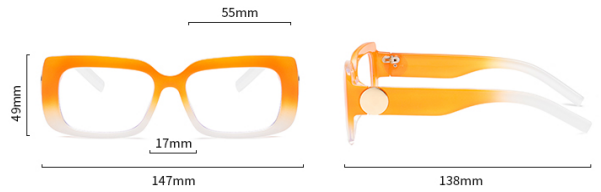

跨境类装 饰眼镜

901

INFORMATION

Model: BL-901	Frame: Pc	Weight: 28g
Function: Ultraviolet-proof	Lens: PC	Gender: Neutral

3
COLOR

C1
GREEN+FLOWER

C2
BLUE+FLOWER

C3
PINK+FLOWER

902

PARAMETERS

Note: the above dimensions are all measured by hand, with errors of 1-3mm. Please understand!

Model

• BL-902

Material

• PC

Style

• Fashion

Gender

• UNISEX

Leg length

• 138mm

Weight

• ≈42g

SELECTIVE COLOR

Material

• PC

Style

• Fashion

Gender

• UNISEX

Leg length

• 141mm