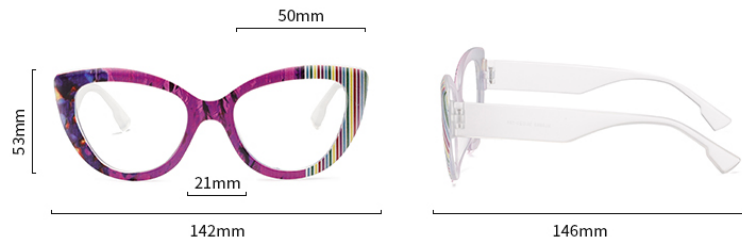

• Fashion

Gender

• UNISEX

Leg length

• 138mm

Weight

• ≈42g

SELECTIVE COLOR

Material

• PC

Style

• Fashion

Gender

• UNISEX

Leg length

• 141mm

Blue-Brown

Pink-Transparent

6863

PARAMETERS

Note: the above dimensions are all measured by hand, with errors of 1-3mm. Please understand!

Model

• BL-6863

Material

• PC

Style

• Fashion

Gender

• UNISEX

Leg length

• 146mm

Weight