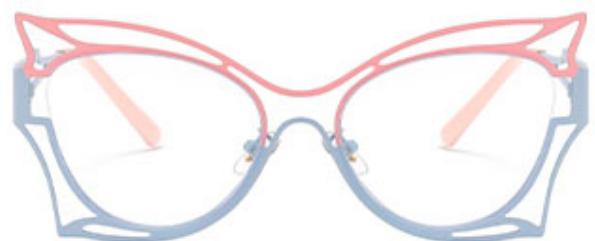

• UNISEX

Leg length

• 140mm

Weight

• $\approx 33g$

SELECTIVE COLOR

Black-Purple

Pink-Blue