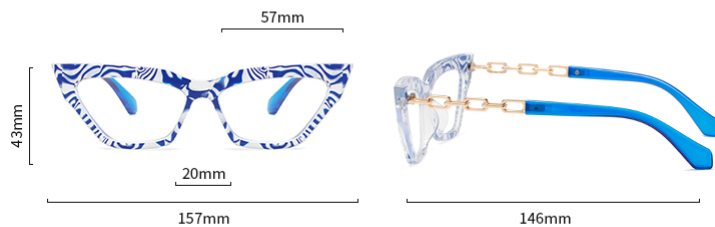

Material

• PC

Style

• Fashion

Gender

• UNISEX

Leg length

• 140mm

Weight

• ≈25g

SELECTIVE COLOR

Tea

Pink

2411

PARAMETERS

Note: the above dimensions are all measured by hand, with errors of 1-3mm. Please understand!