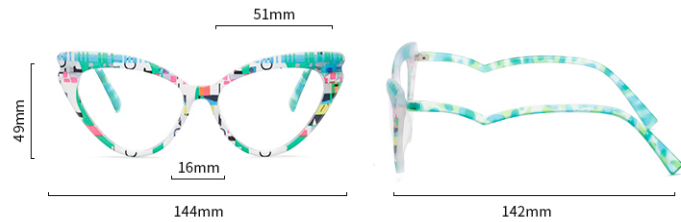

Weight

• ≈26g

Blue

Orange

Purple

916

PARAMETERS

Note: the above dimensions are all measured by hand, with errors of 1-3mm. Please understand!