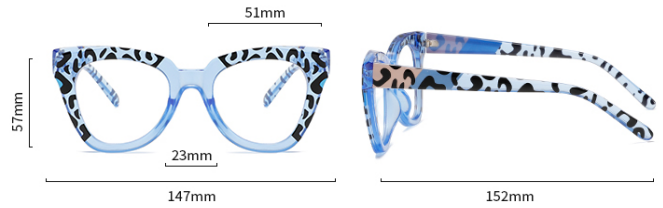

PARAMETERS

Note: the above dimensions are all measured by hand, with errors of 1-3mm. Please understand!

Model

• -

Material

• PC+Metal

Style

• Fashion

Gender

• UNISEX

Leg length

• 141mm

Weight

• ≈35g

SELECTIVE COLOR

Red

Yellow

2413

PARAMETERS

Note: the above dimensions are all measured by hand, with errors of 1-3mm. Please understand!

Model

• -

Material

• PC