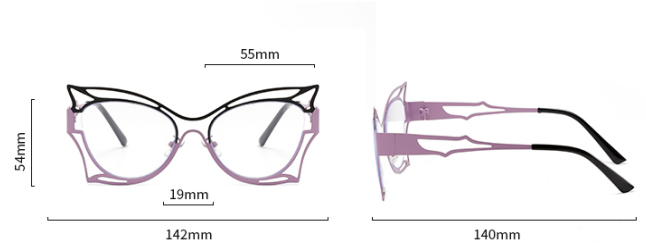

• 141mm

Weight

• ≈30g

SELECTIVE COLOR

Black

Blue

66042

PARAMETERS

Note: the above dimensions are all measured by hand, with errors of 1-3mm. Please understand!

Model

• BL-66042

Material

• Metal

Style

• Fashion

Gender