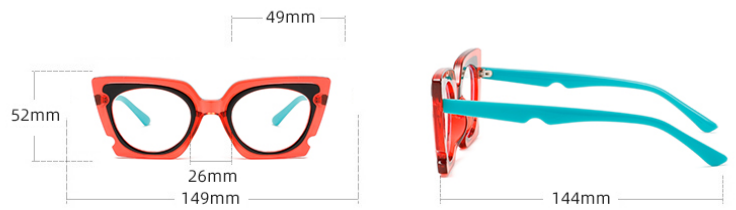

• Fashion

Gender

• UNISEX

Leg length

• 143mm

Weight

• ≈40g

SELECTIVE COLOR

Features: High definition

Weight: 35G

Style: Fashion

Gender: UNISEX

Frame parameters:

5manual measurement, possible error range 1-3mm.

OPTIONAL COLOR

RED