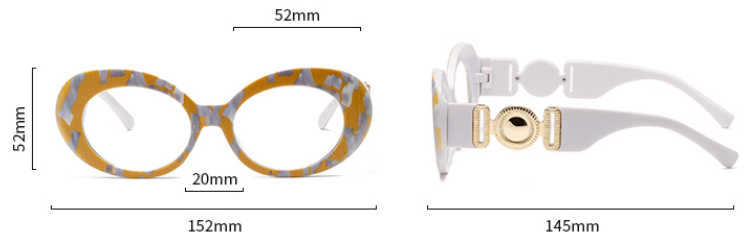

• Fashion

Gender

• UNISEX

Leg length

• 138mm

Weight

• ≈42g

SELECTIVE COLOR

Material

• PC

Style

• Fashion

Gender

• UNISEX

Leg length

• 141mm

Style

• Fashion

Gender

• UNISEX

Leg length

• 148mm

Weight

• ≈38g

SELECTIVE COLOR

White-Yellow

White-Tea

Blue-Purple

6861

PARAMETERS

Note: the above dimensions are all measured by hand, with errors of 1-3mm. Please understand!

Model