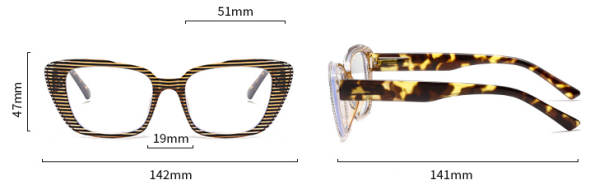

902

PARAMETERS

Note: the above dimensions are all measured by hand, with errors of 1-3mm. Please understand!

Model

• BL-902

Material

• PC

Style

• Fashion

Gender

• UNISEX

Leg length

• 138mm

Weight

• ≈42g

SELECTIVE COLOR

Orange

Marbling

Transparent-Colorful

903

PARAMETERS

Note: the above dimensions are all measured by hand, with errors of 1-3mm. Please understand!

Model

• BL-903

Material

• PC

Style

• Fashion

Gender

• UNISEX

Leg length

• 141mm