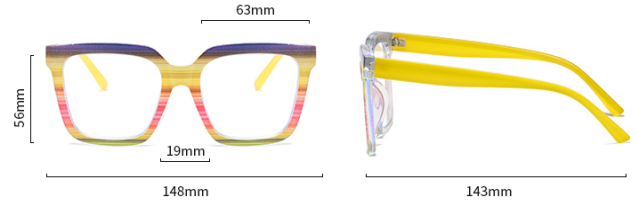

PARAMETERS