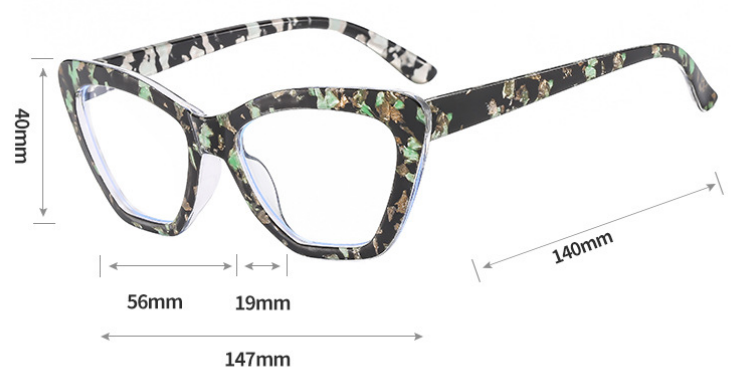

跨境类装 饰眼镜

901

INFORMATION

Model: BL-901	Frame: Pc	Weight: 28g
Function: Ultraviolet-proof	Lens: PC	Gender: Neutral

3
COLOR

C1
GREEN+FLOWER

C2
BLUE+FLOWER

C3
PINK+FLOWER

902

PARAMETERS

Note: the above dimensions are all measured by hand, with errors of 1-3mm. Please understand!

Model

• BL-902

Material

• PC

Style

• Fashion

Gender

• UNISEX

Leg length

• 138mm

Weight

• ≈42g

SELECTIVE COLOR

Material

• PC

Style

• Fashion

Gender

• UNISEX

Leg length

• 141mm