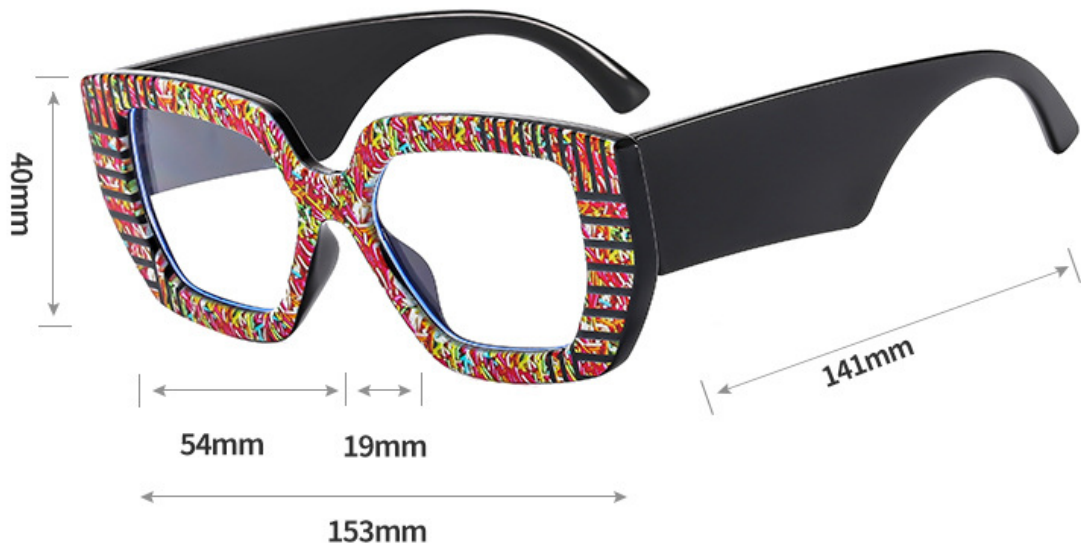

Material

• PC

Style

• Fashion

Gender

• UNISEX

Leg length

• 141mm

C1
BLACK+FLOWER

C2
RED+FLOWER

C3
RAINBOW

C4
BLACK+DEMI

INFORMATION

- ▶ Model: 904
- ▶ Function: Ultraviolet-proof

- ▶ Frame: Metal+Pc
- ▶ Lens: PC

- ▶ Weight: 27g
- ▶ Gender: Neutral

• Fashion

Gender

• UNISEX

Leg length

• 144mm

Weight

• ≈33g

SELECTIVE COLOR

INFORMATION

▶ Model: BL-906	▶ Frame: Pc	▶ Weight: 49g
▶ Function: Ultraviolet-proof	▶ Lens: PC	▶ Gender: Neutral

6801

PARAMETERS

Note: the above dimensions are all measured by hand, with errors of 1-3mm. Please understand!