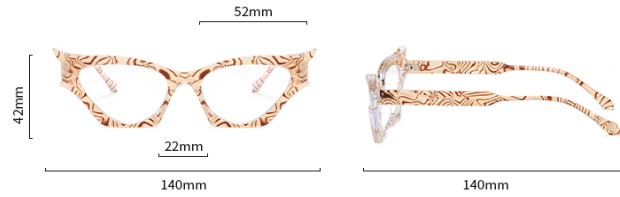

FASHION

SIZE

49mm / 1.93in

19mm / 0.75in

150mm / 5.91in

60mm / 2.351in

141mm / 5.55in

*Due to possible 1-3mm small errors in manual measurement, please refer to the actual product

SELECTIVE COLOR

【 GREEN 】

【 PURPLE 】

2410

PARAMETERS

Note: the above dimensions are all measured by hand, with errors of 1-3mm. Please understand!

Model

•

Material

• PC

Style

• Fashion

Gender

• UNISEX

Leg length

• 140mm