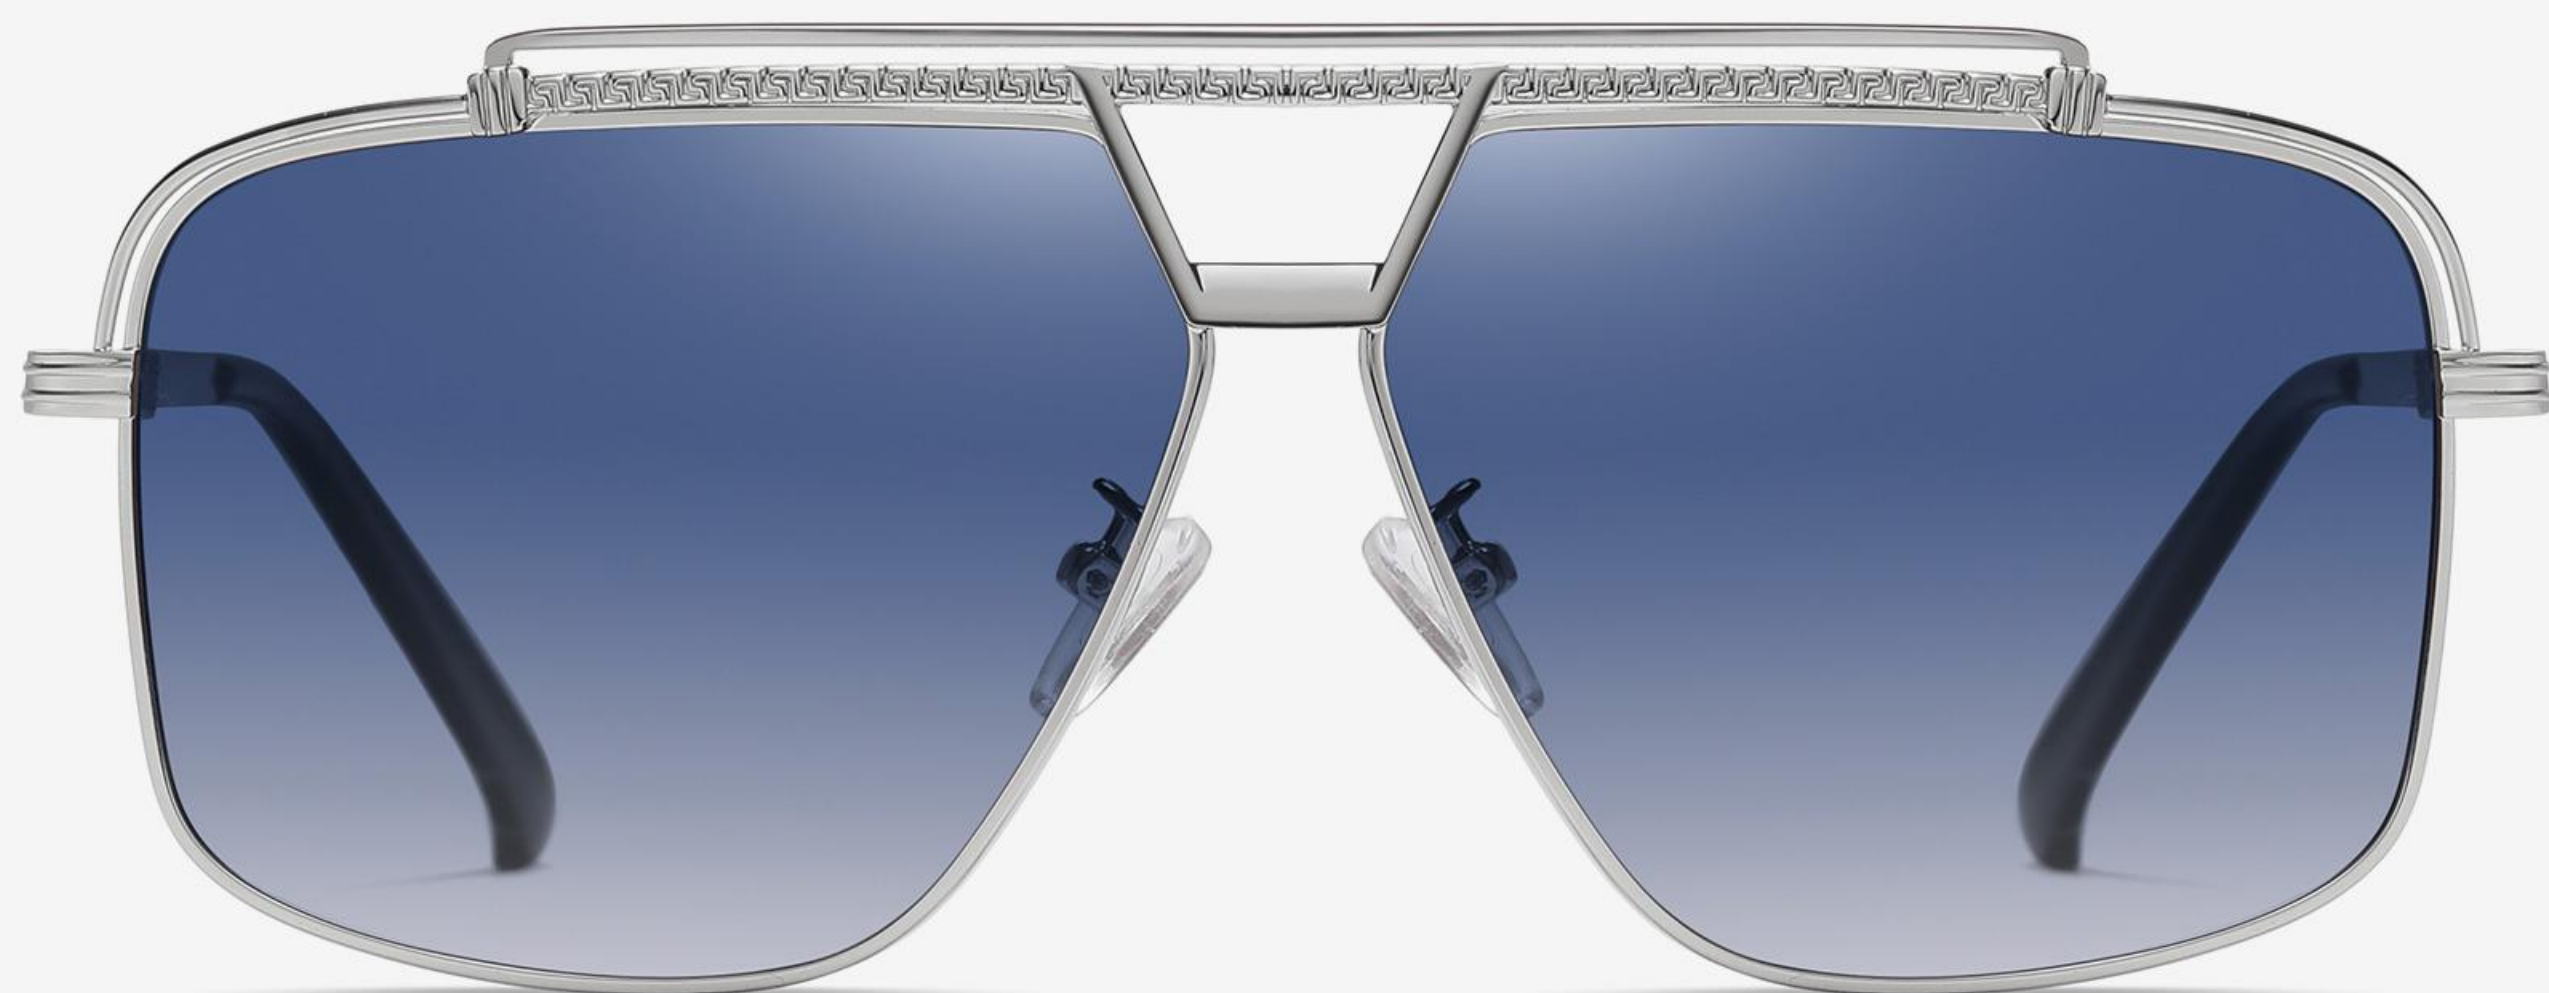

N0.4 Bright Silver Gradient Tea C05-P44

N0.5 Bright Gold Blue - Brown C02-P146

METAL

▲ JS8534

Size : 61-10-145

TAC polarized lens