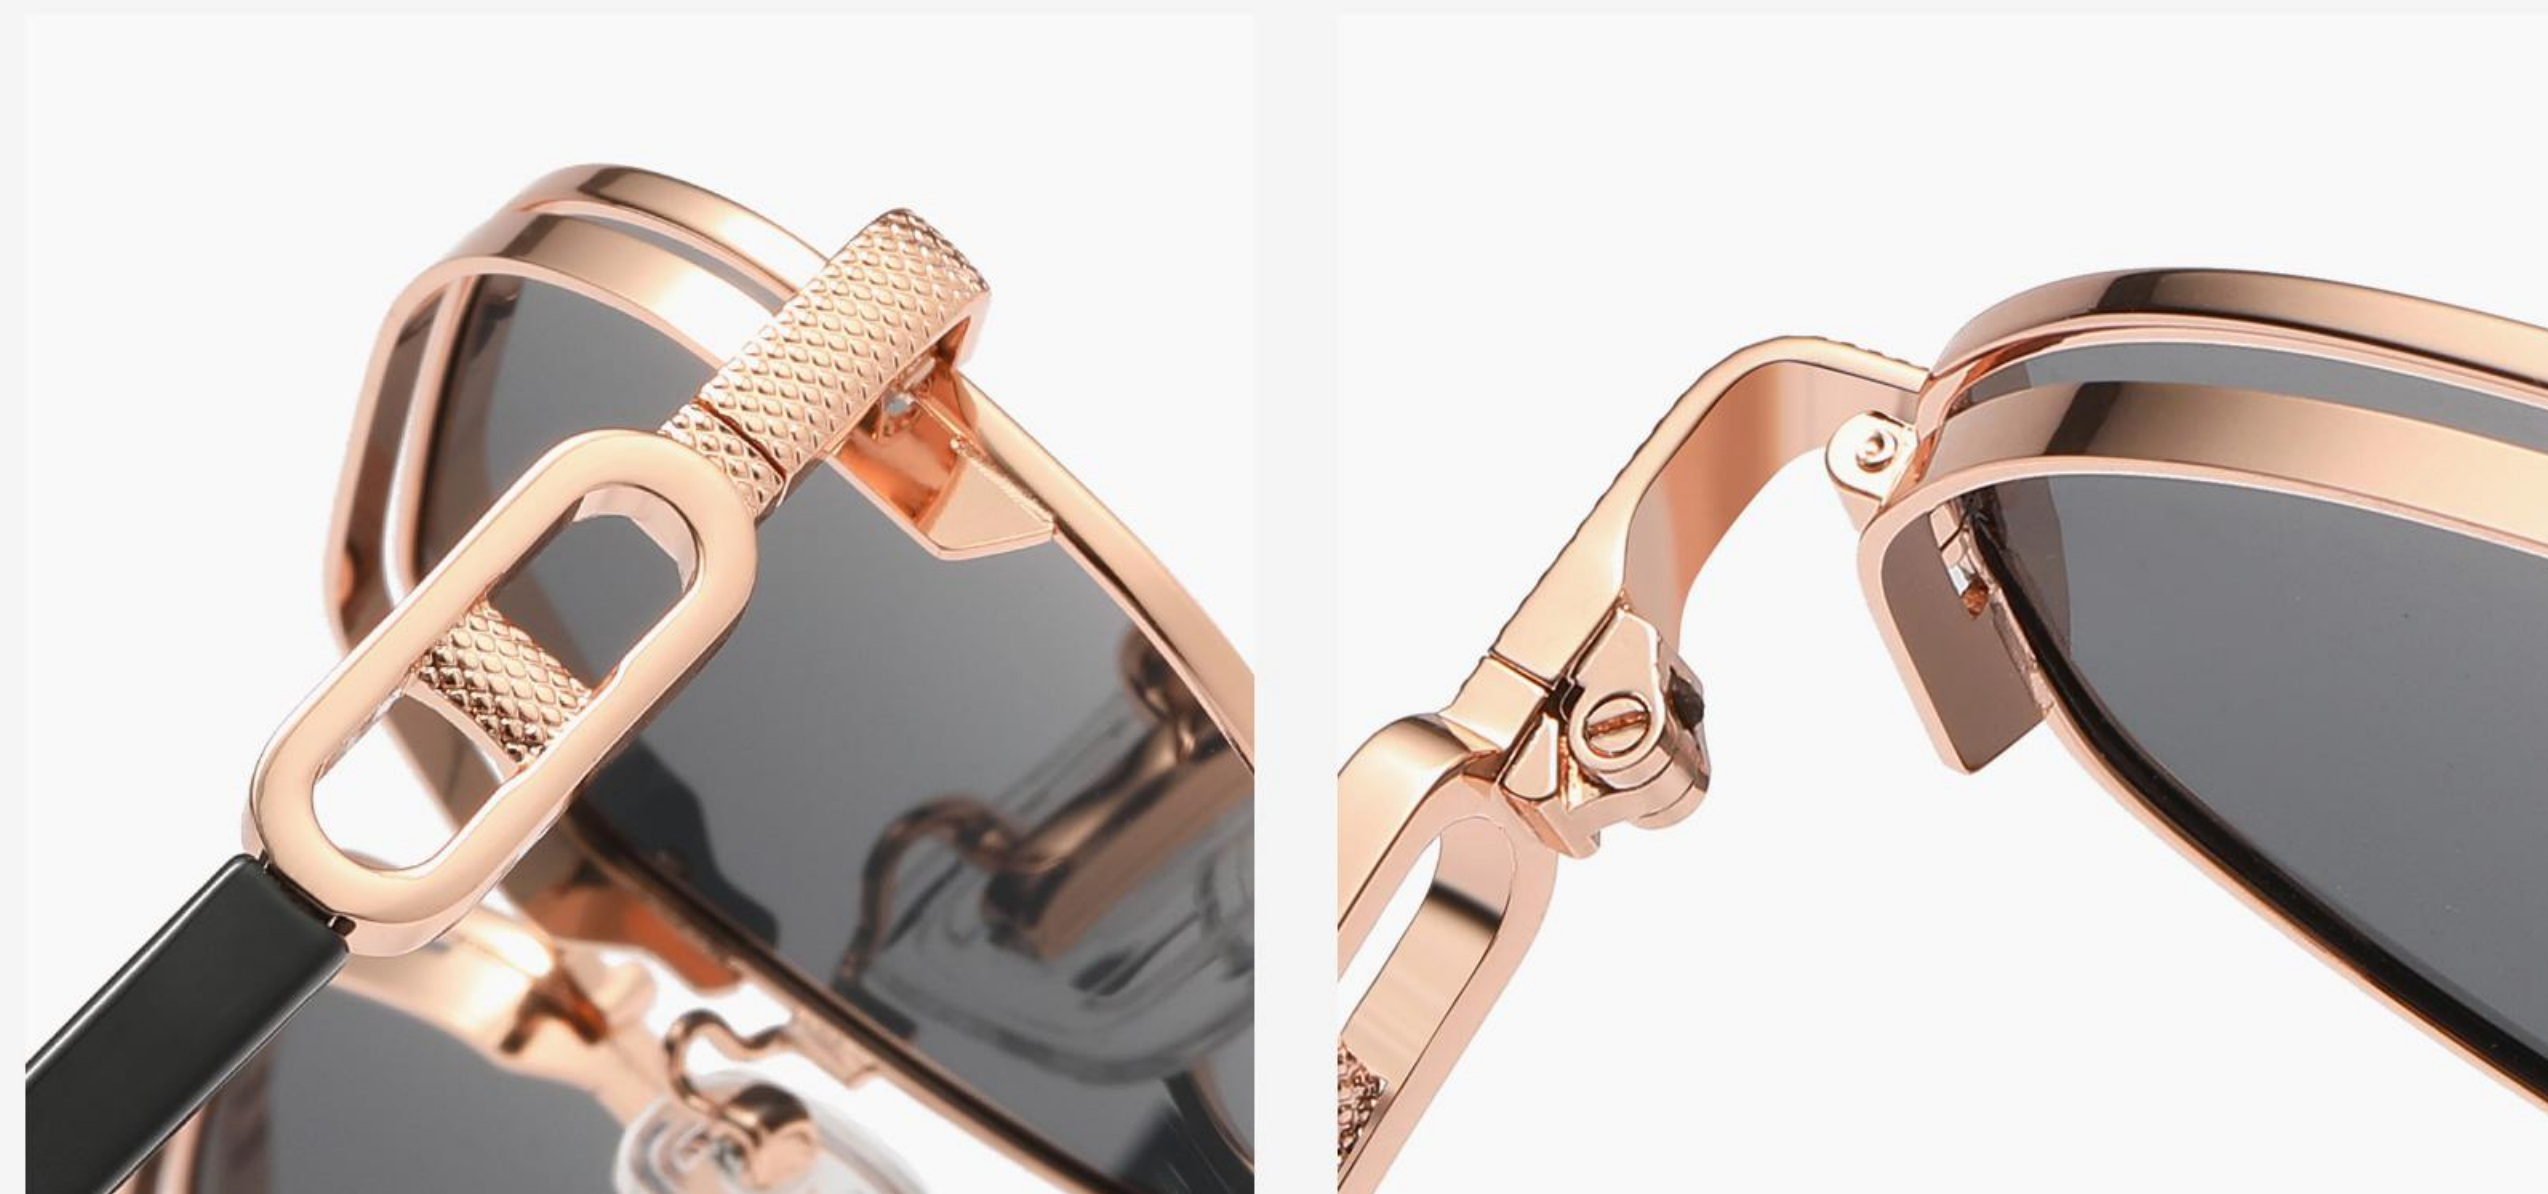

METAL

TAC polarized light