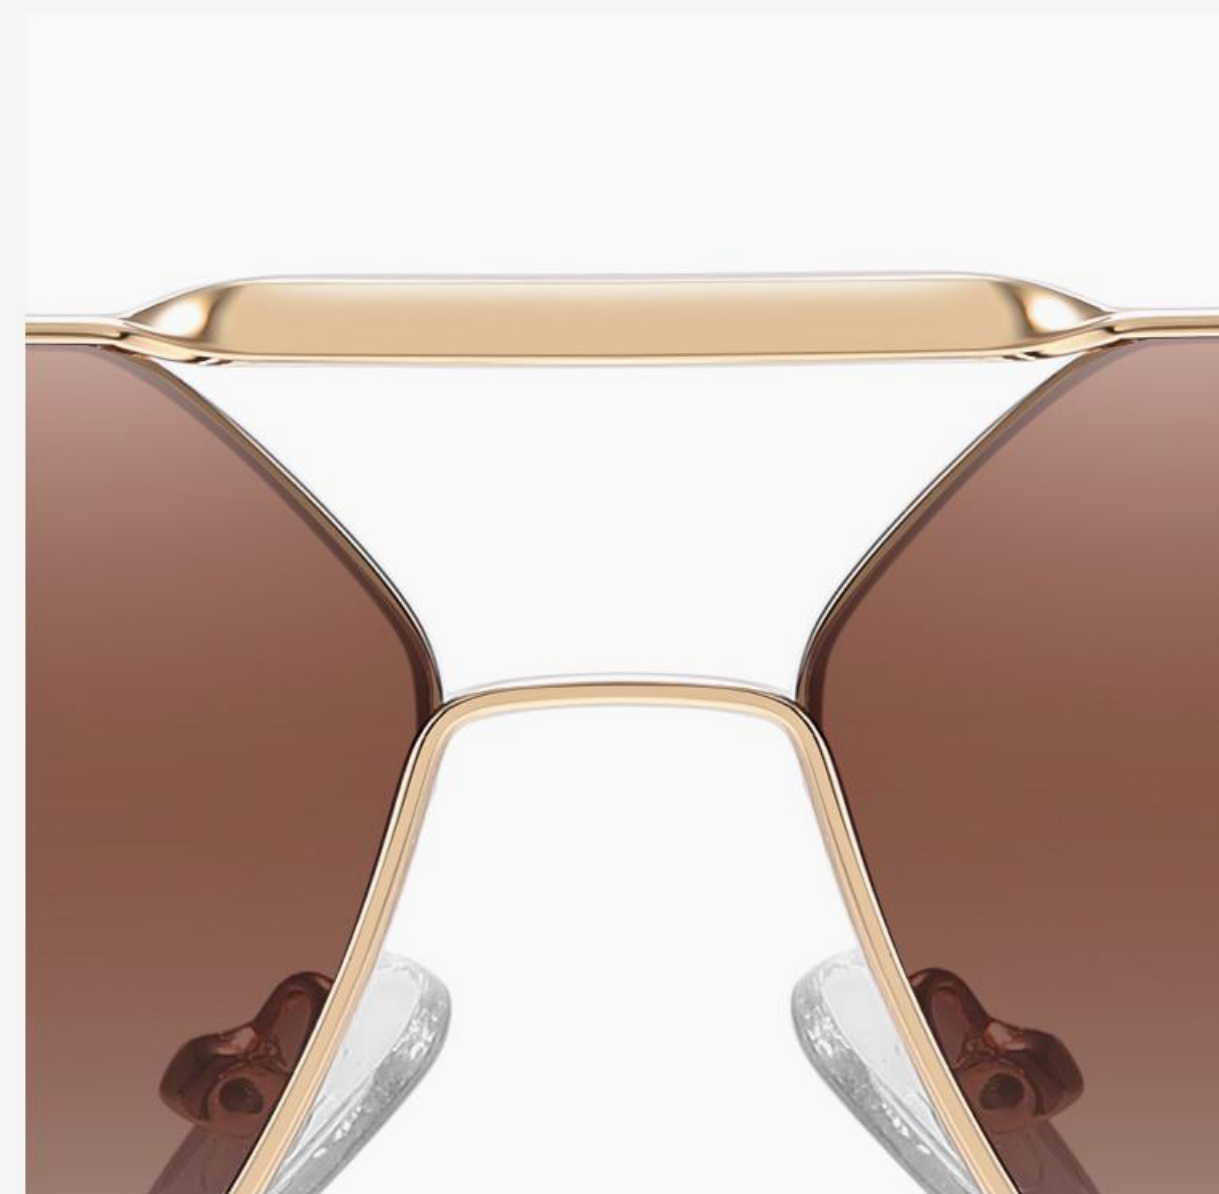

N0.3 Bright Silver Blue -Grey C05-P266

N0.5 Matte Brown Night vision C105-P18