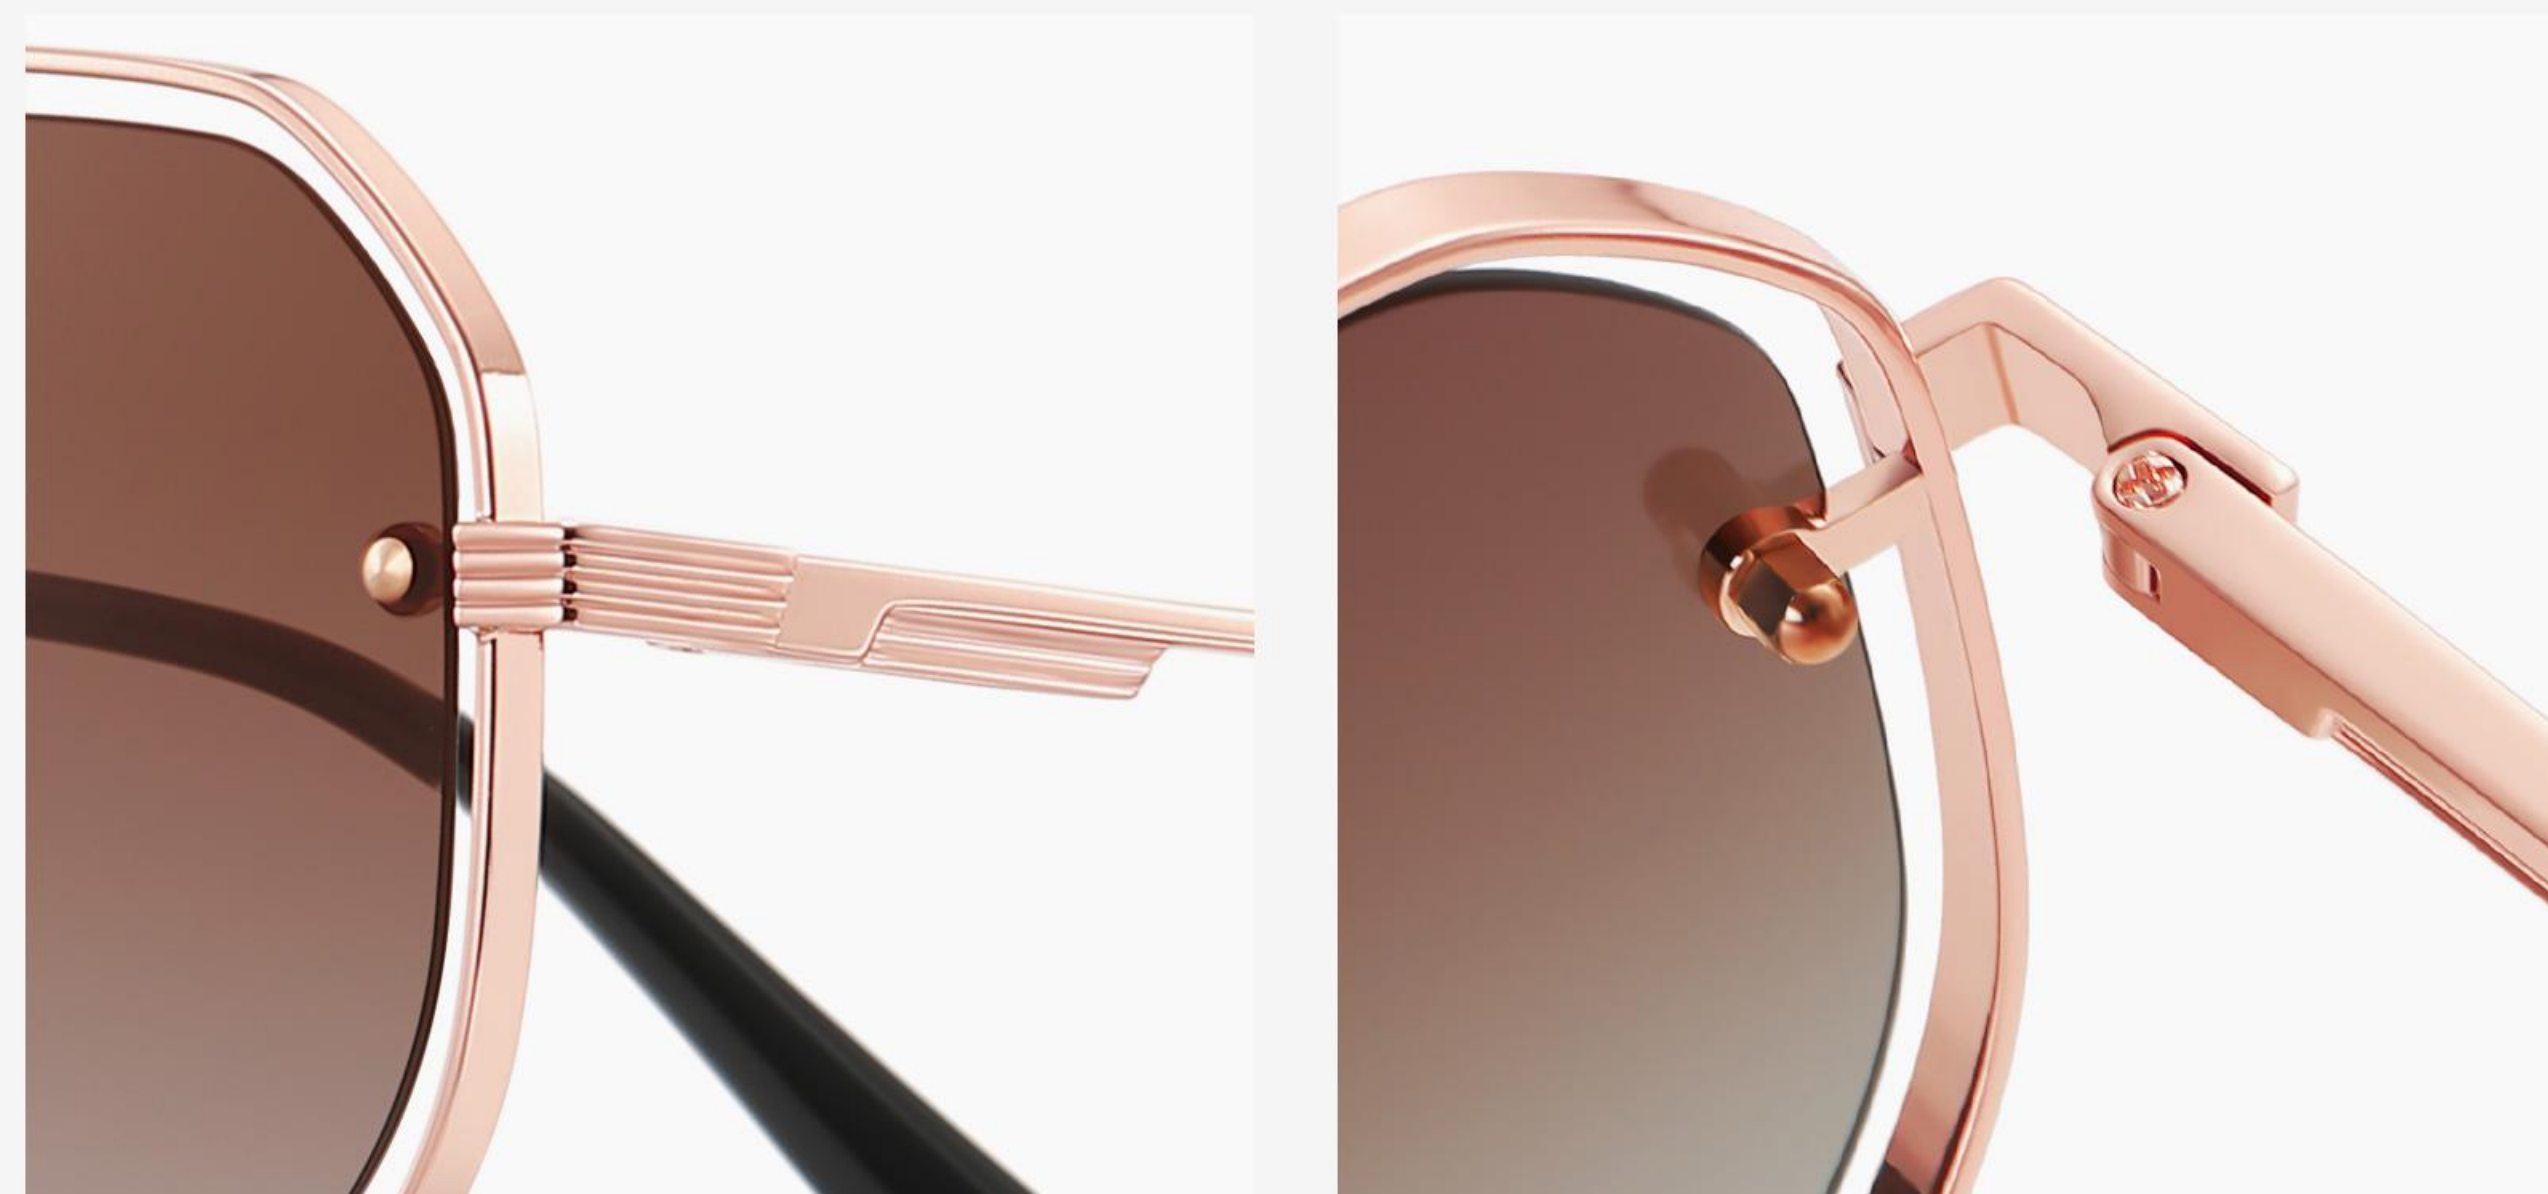

N0.3 Bright Silver Gradient Grey C05-P41

N0.5 Matte Deep Gun Silver C22-P194