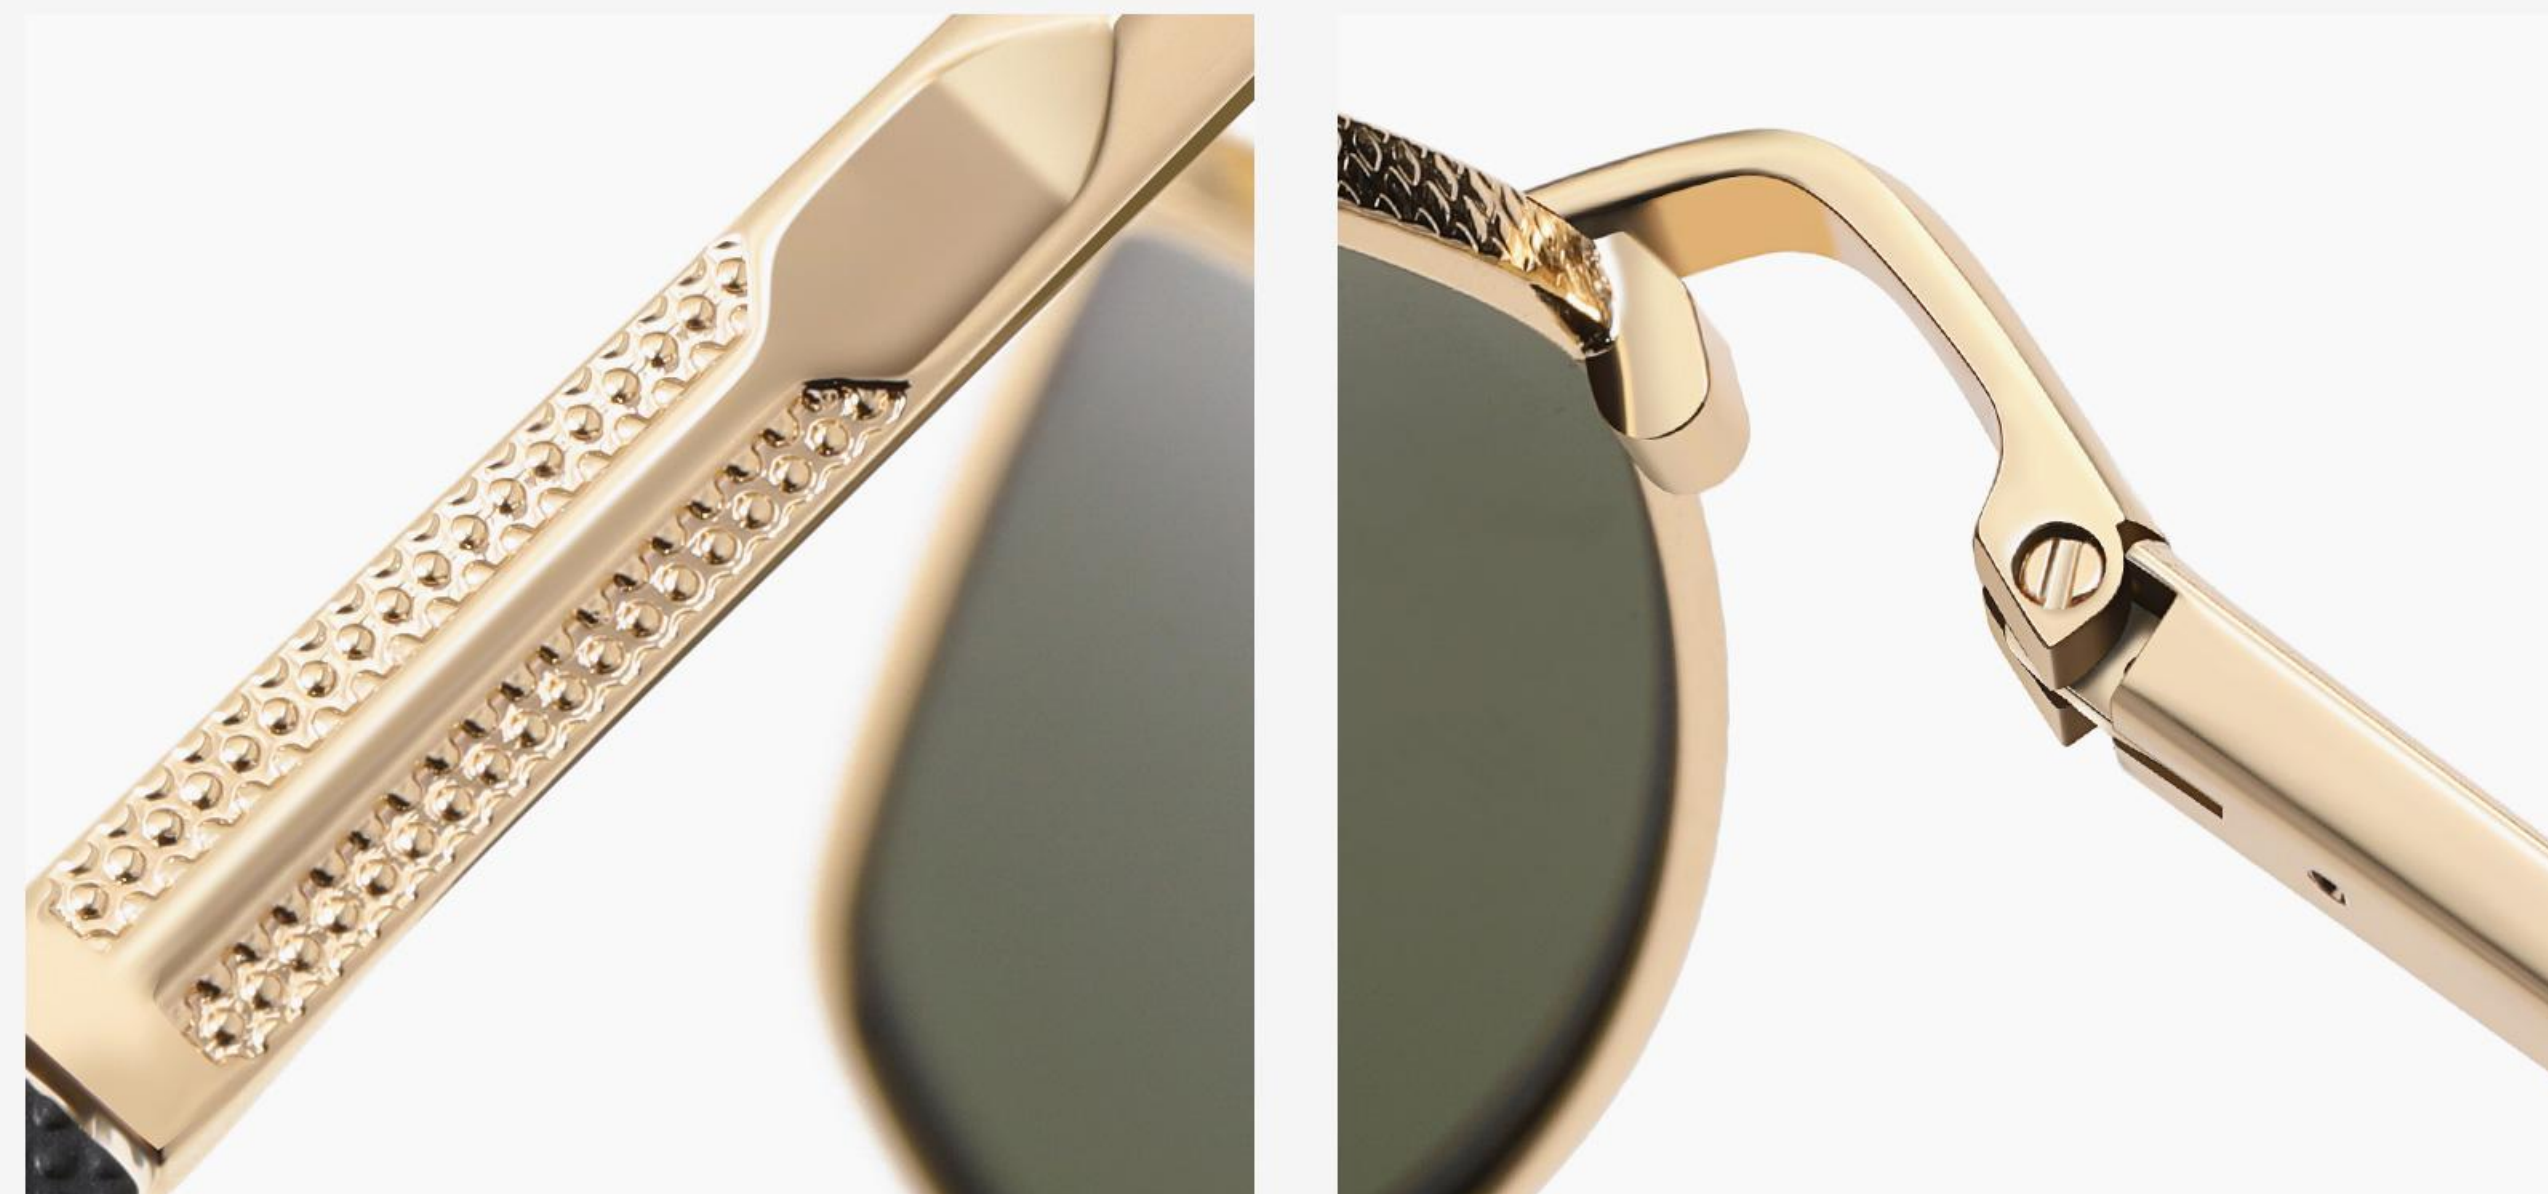

N0.3 Matte Black Tea C04-P90

N0.5 Bright Silver Ocean Red C05-P60