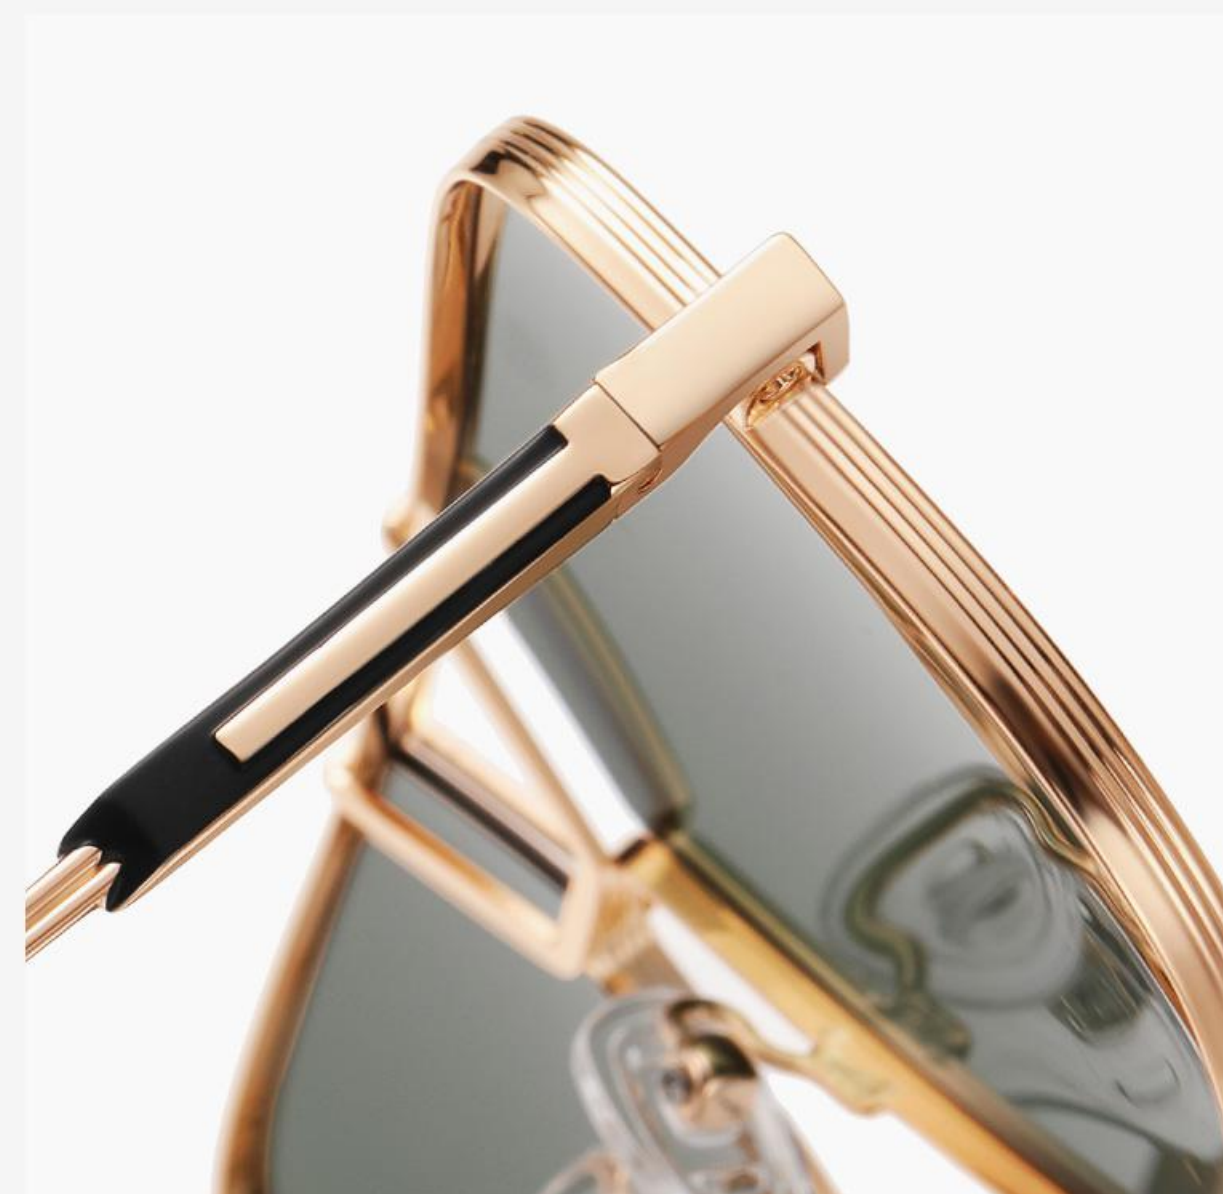

# METAL

▲ JS8556      Size : 60-11-145

TAC polarized lens

N0.1 Matte Black Grey C91-P253

N0.2 Bright Deep Gun Green C31-P63

N0.3 Bright Silver Gradient Grey C05-P115

N0.4 Bright Gold Gradient Tea C02-P121

N0.5 Bright Gold Light Blue C11-P241

# METAL

▲ JS8557      Size : 60-11-145

TAC polarized lens

N0.1 Matte Black /Grey C91-P253

N0.2 Matte Black/Grey C91-P253

N0.3 Bright Gun/Grey Blue C31-P269

N0.4 Bright Gun/Gradient Tea C31-P131

N0.5 Bright Gold/Brown Pink C11-P256

# METAL

▲ JS8558

Size : 60-13-145

TAC polarized lens

N0.1 Silver Grey C05-P242

N0.2 Gold Light Tea C02-P251

N0.3 Black Brown C91-P179

N0.4 Gold Green C02-P271