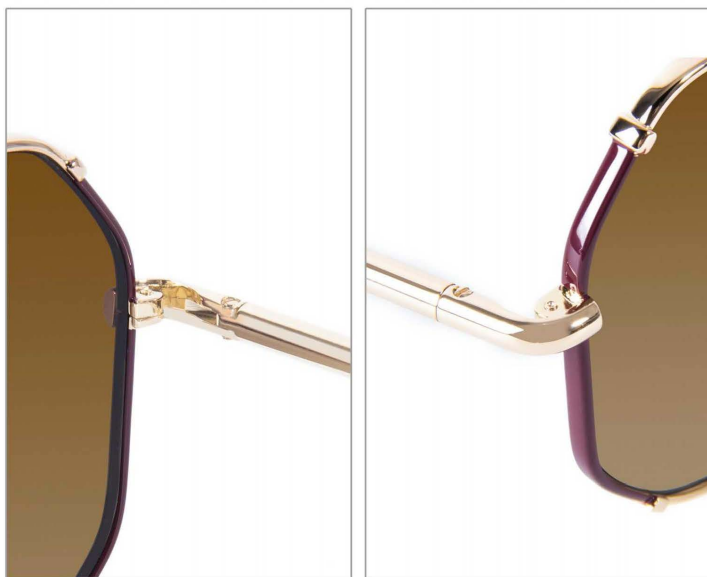

MODEL:VS6540  
SIZE:59 □ 17-145

METAL  
1.4TAC

FRONT VIEW

VS-6540-c1 51 付  
VS-6540-c2 30 付  
VS-6540-c3 69 付  
VS-6540-c4 130 付

COLOR DISPLAY

C1 SILVER

C2 GUN

C4 LIGHT GOLD

C4 GOLD

MODEL: 8216  
SIZE: 59□18-140  
PC POLARIZED

FRONT VIEW

COLOR DISPLAY

C1 SHINY GOLD+BLACK/GREY

C2 SHINY GOLD+NAVY BLUE/GRA.GREY

C3 SHINY GOLD+BURGENDY/GRA.BROWN

C4 SHINY GOLD+BLACK/GRA.GREY

MODEL: 8217  
SIZE: 59□18-140  
PC POLARIZED

FRONT VIEW

COLOR DISPLAY

C1 SHINY GOLD+BLACK/GREY

C2 SHINY GOLD+NAVY BLUE/GRA.GREY

C3 SHINY GOLD+BURGENDY/GRA.BROWN

C4 SHINY GOLD+BLACK/GRA.GREY

MODEL:VS8008  
SIZE:50 □ 21-145  
ACETATE  
1.1TAC

FRONT VIEW

COLOR DISPLAY

C1 GREY

C2 BLACK

C3 BROWN

C4 TORTOISESHELL

MODEL:VS8009  
SIZE:51 □ 22-143  
ACETATE  
1.1TAC

FRONT VIEW