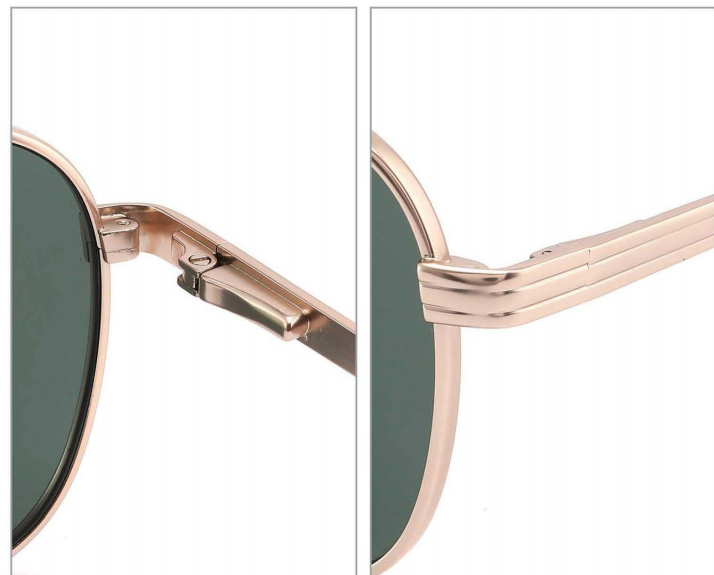

### CARBON FIBER TEMPLES

COLOR DISPLAY

C1 GOLD BLUE

C3 GOLD GREEN

MODEL:8202  
SIZE:57 □ 15-140  
POLARIZED LENS

FRONT VIEW

COLOR DISPLAY

C1 GOLD/GREEN

C2 GOLD/GREY

C3 GOLD/BROWN

MODEL:8203  
SIZE:55 □ 16-140  
POLARIZED LENS

FRONT VIEW

COLOR DISPLAY

C1 GOLD/GREEN

C2 GOLD/GREY

C3 GOLD/BROWN