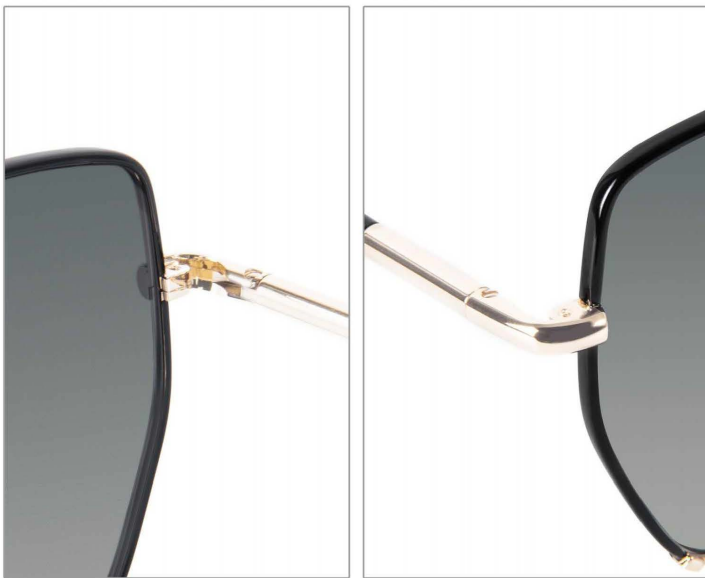

MODEL:VS6539  
SIZE:51 □ 22-145  
METAL  
1.4 TAC POLARIZED

VS-6539-C1 35 付  
VS-6539-C2 97 付  
VS-6539-C3 150 付  
VS-6539-C4 77 付

FRONT VIEW

COLOR DISPLAY

C1 SILVER

C2 GOLD

C3 GUN

C4 GOLD BLACK

MODEL:VS6540  
SIZE:59 □ 17-145

METAL  
1.4TAC

FRONT VIEW

VS-6540-c1 51 付  
VS-6540-c2 30 付  
VS-6540-c3 69 付  
VS-6540-c4 130 付

COLOR DISPLAY

C1 SILVER

C2 GUN

C4 LIGHT GOLD

C4 GOLD

MODEL: 8216  
SIZE: 59□18-140  
PC POLARIZED

FRONT VIEW

COLOR DISPLAY

C1 SHINY GOLD+BLACK/GREY

C2 SHINY GOLD+NAVY BLUE/GRA.GREY

C3 SHINY GOLD+BURGENDY/GRA.BROWN

C4 SHINY GOLD+BLACK/GRA.GREY

FRONT VIEW

COLOR DISPLAY

C1 GREY

C2 BLACK

C3 BROWN

C4 TORTOISESHELL

MODEL:VS8009  
SIZE:51 □ 22-143  
ACETATE  
1.1TAC

FRONT VIEW