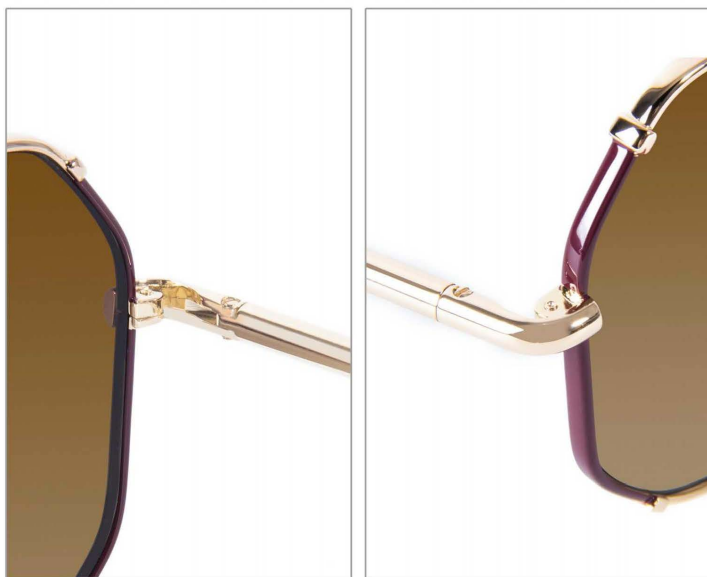

MODEL: 8216
SIZE: 59□18-140
PC POLARIZED

FRONT VIEW

COLOR DISPLAY

C1 SHINY GOLD+BLACK/GREY

C2 SHINY GOLD+NAVY BLUE/GRA.GREY

C3 SHINY GOLD+BURGENDY/GRA.BROWN

C4 SHINY GOLD+BLACK/GRA.GREY

MODEL: 8217
SIZE: 59□18-140
PC POLARIZED

FRONT VIEW

COLOR DISPLAY

C1 SHINY GOLD+BLACK/GREY

C2 SHINY GOLD+NAVY BLUE/GRA.GREY

C3 SHINY GOLD+BURGENDY/GRA.BROWN

C4 SHINY GOLD+BLACK/GRA.GREY

MODEL:VS8008
SIZE:50 □ 21-145
ACETATE
1.1TAC

FRONT VIEW

COLOR DISPLAY

C1 GREY

C2 BLACK

C3 BROWN

C4 TORTOISESHELL

MODEL:VS8009
SIZE:51 □ 22-143
ACETATE
1.1TAC

FRONT VIEW

COLOR DISPLAY

C1 GOLD

C2 BROWN

C3 GREEN

C4 TORTOISESHELL

MODEL:VS8010
SIZE:44 □ 24-143
ACETATE
1.1TAC

FRONT VIEW

COLOR DISPLAY

C1 BLACK