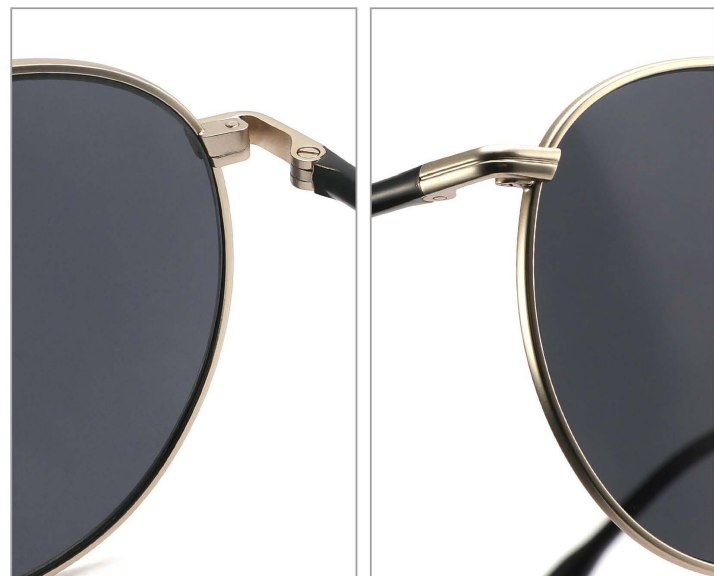

C3 GOLD

C4 BLACK

MODEL:VS6535
SIZE:52 □ 20-145
METAL
1.1TAC

FRONT VIEW

COLOR DISPLAY

C1 LIGHT GOLD

C2 GOLD

C3 SILVER

C4 GUN

MODEL:VS6537
SIZE:53 □ 22-145
METAL
1.4TAC

FRONT VIEW

COLOR DISPLAY

C1 GOLD

C2 GUN

C3 BLACK

MODEL:VS6538
SIZE:54 □ 21-145
METAL
1.4TAC

FRONT VIEW

COLOR DISPLAY

C1 GOLD

C2 GUN

C4 BLACK

MODEL:VS7011
SIZE:57 □ 13-145
METAL

FRONT VIEW

COLOR DISPLAY

C1 GREEN GUN

C2 BLUE GOLD

C3 GREEN SILVER

C4 BLUE SILVER

MODEL:VS7010
SIZE:54□17-145

FRONT VIEW

COLOR DISPLAY

C1 GREY