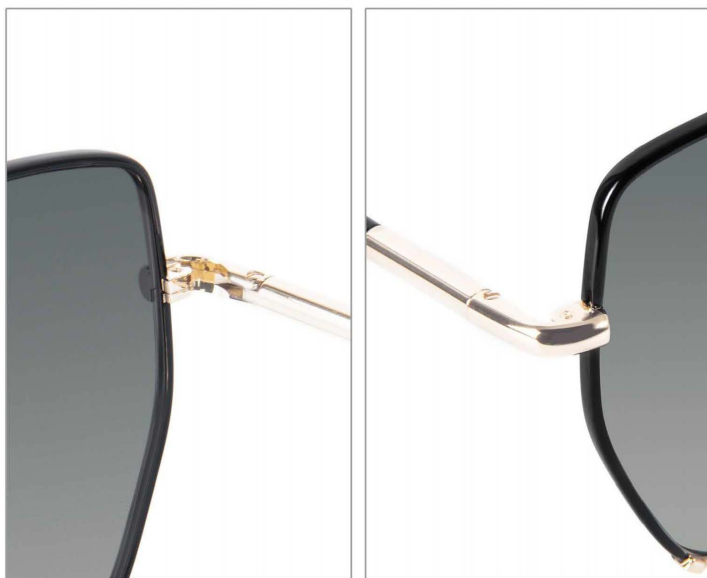

MODEL: 8216
SIZE: 59□18-140
PC POLARIZED

FRONT VIEW

COLOR DISPLAY

C1 SHINY GOLD+BLACK/GREY

C2 SHINY GOLD+NAVY BLUE/GRA.GREY

C3 SHINY GOLD+BURGENDY/GRA.BROWN

C4 SHINY GOLD+BLACK/GRA.GREY

MODEL: 8217
SIZE: 59□18-140
PC POLARIZED

FRONT VIEW

COLOR DISPLAY

C1 SHINY GOLD+BLACK/GREY

C2 SHINY GOLD+NAVY BLUE/GRA.GREY

C3 SHINY GOLD+BURGENDY/GRA.BROWN

C4 SHINY GOLD+BLACK/GRA.GREY

MODEL:VS8008
SIZE:50 □ 21-145
ACETATE
1.1TAC

FRONT VIEW

COLOR DISPLAY

C1 GREY

C2 BLACK

C3 BROWN

C4 TORTOISESHELL

MODEL:VS8009
SIZE:51 □ 22-143
ACETATE
1.1TAC

FRONT VIEW

COLOR DISPLAY

C1 GOLD

C2 BROWN

C3 GREEN

C4 TORTOISESHELL

MODEL:VS8010
SIZE:44 □ 24-143
ACETATE
1.1TAC

FRONT VIEW

COLOR DISPLAY

C1 BLACK