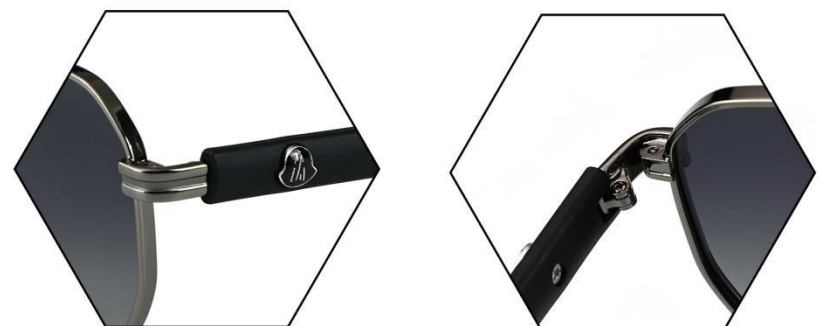

C56 Gun Gray/Gradual Gray
枪灰 渐进灰