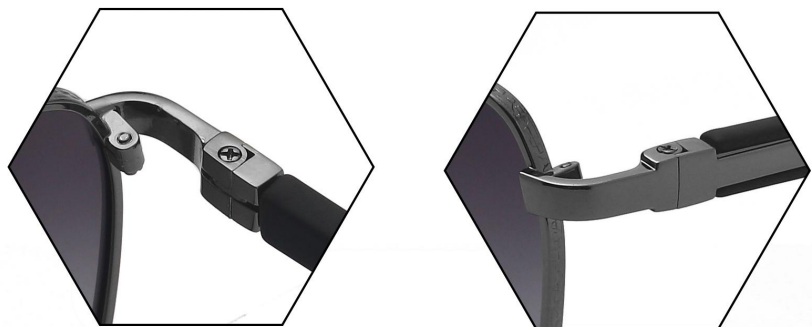

C2 Matte Gun/Gradual Gray Blue
哑枪 渐进灰蓝