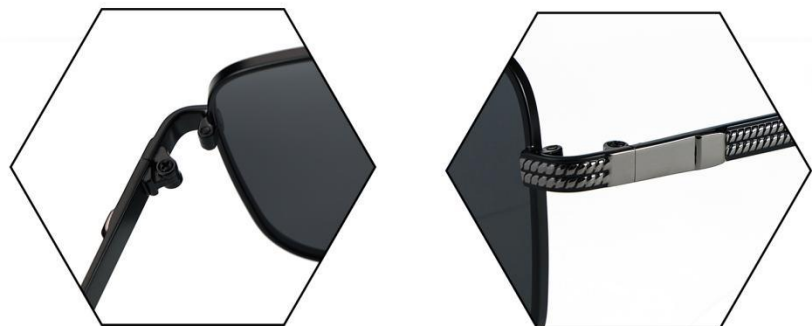

型号/MODEL : PS2142
尺寸/SIZE : 61□14-142
镜片/LENS : 1.1TAC
材质/MATERIAL: Metal

C2 Silver/Gradual Blue Gray
银 渐进灰蓝