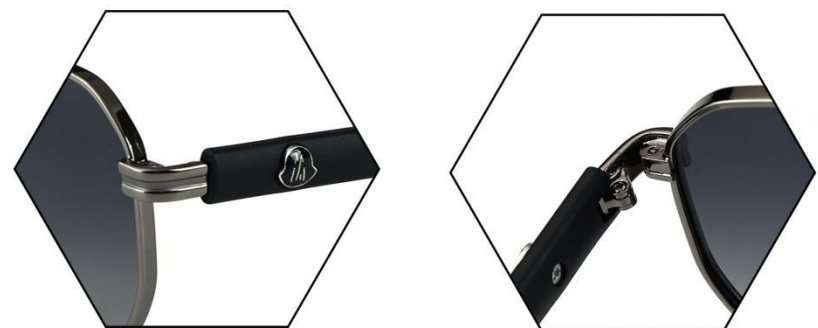

C56 Gun Gray/Gradual Gray
枪灰 渐进灰