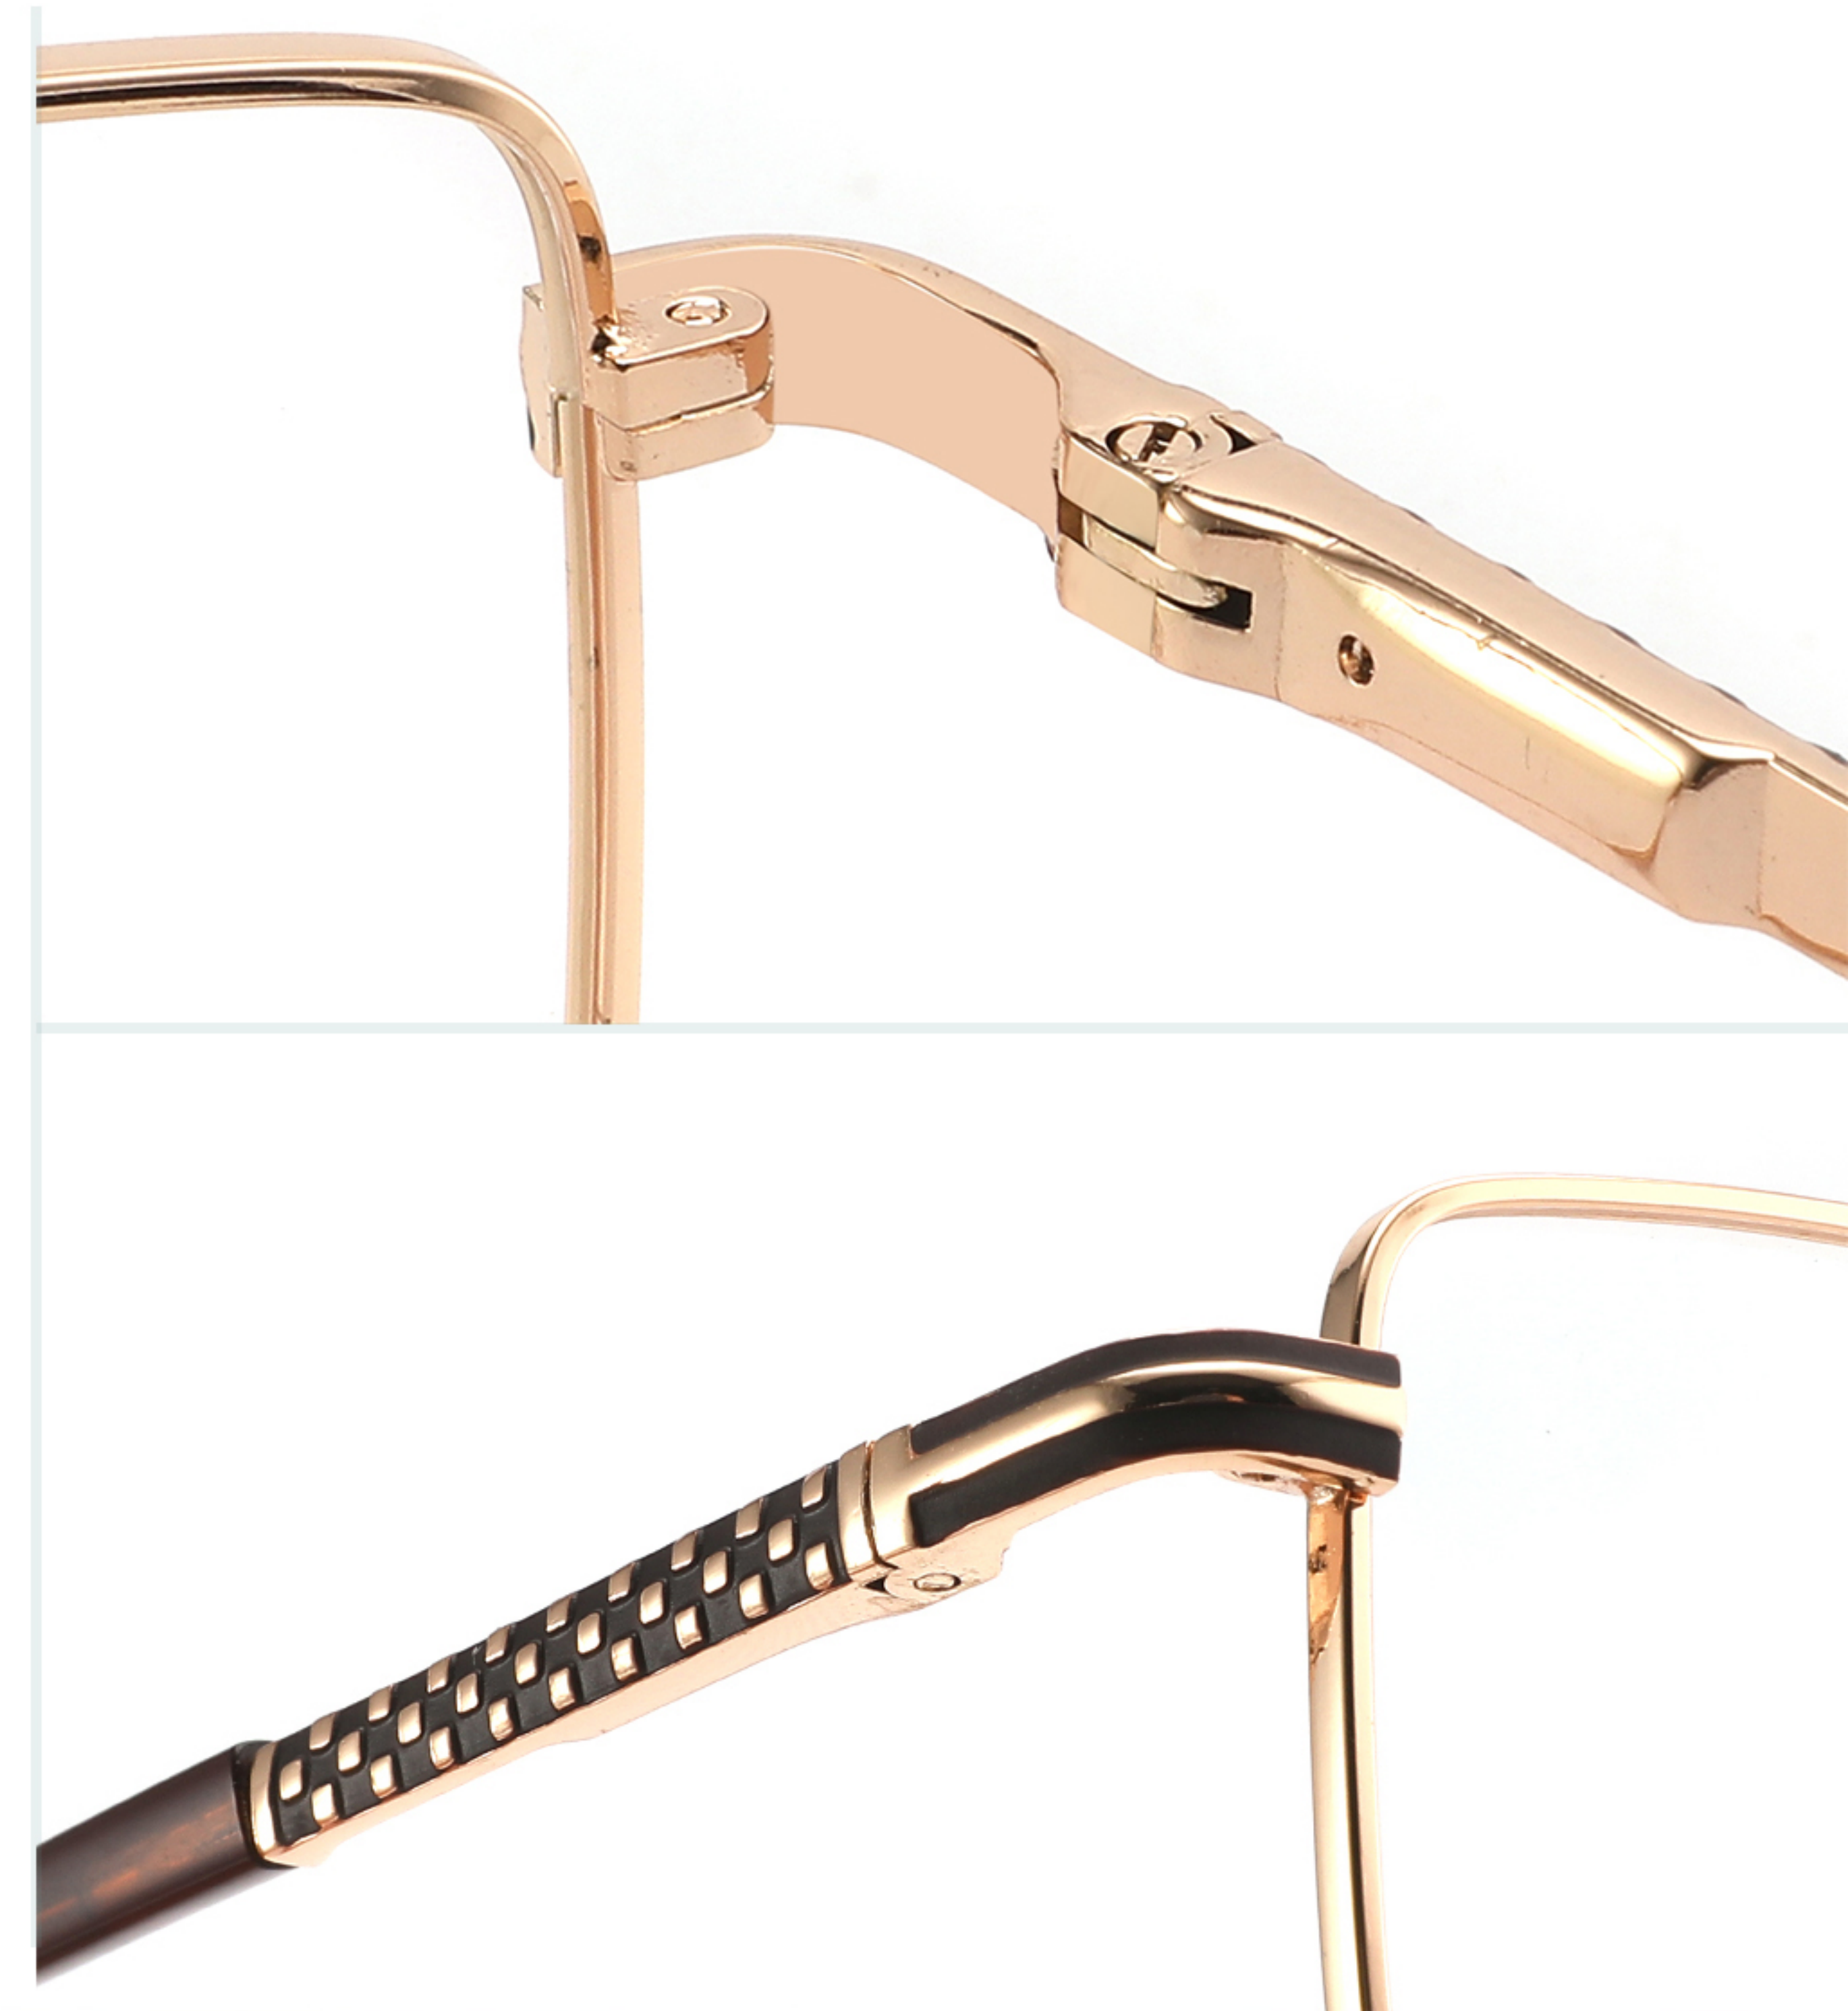

Material: Metal

Model: 7235

Size: 50□17-138

C1 Black

C2 Gun

C3 Brown Gold

C4 Black Silver

C5 Gold Brown

C4 SILVER BLACK

C5 GUN

C6 BLUE SILVER

Acetate+Metal

Y

Model:7003

54□19-142

C1 BLACK