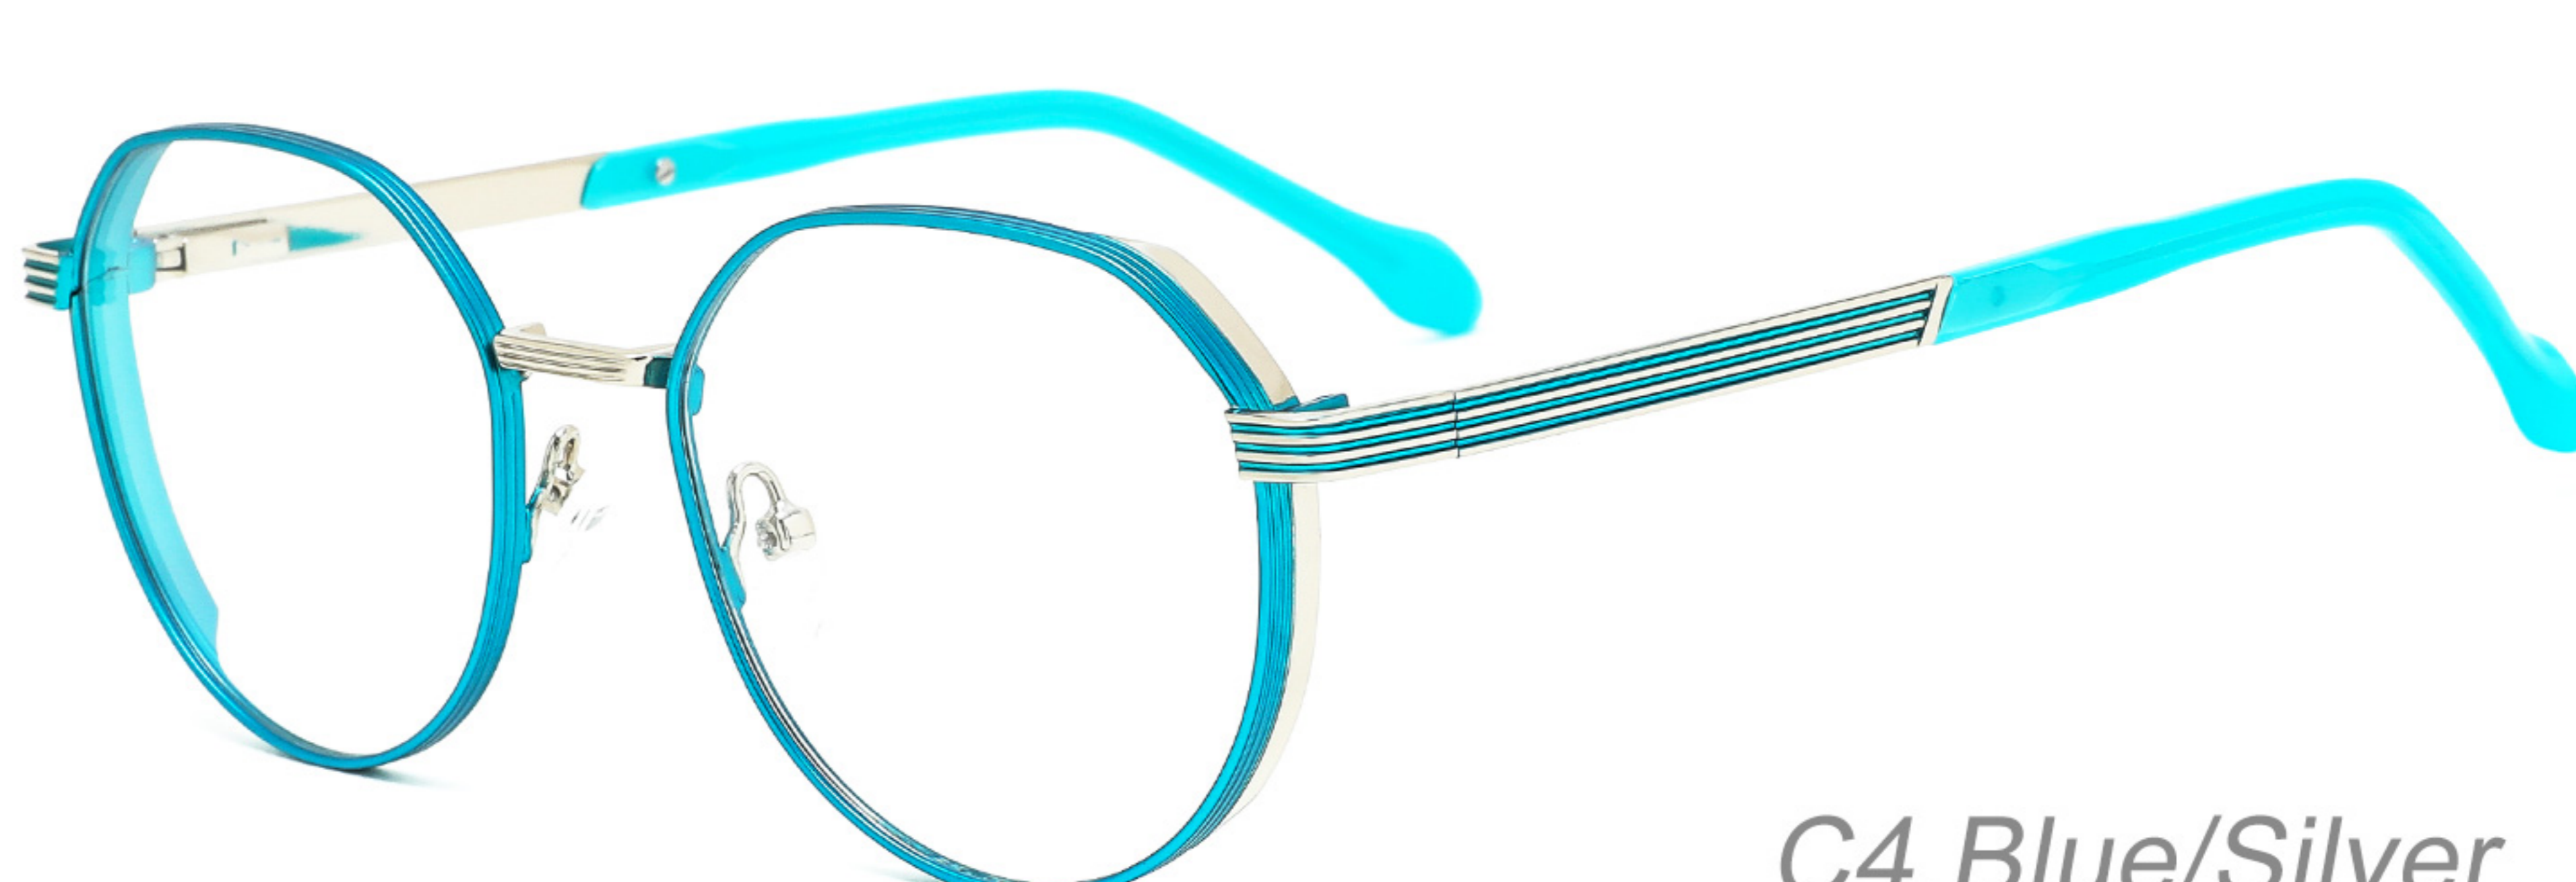

MODEL:1052

52mm

18mm

138mm

C1.Black/Silver

C2.Red/Gun

C3.Brown/Gold

C4.Blue/Silver

METAL SPECTACLE FRAMES

MODEL:1053

C1.Black/Silver

C2.Red/Gun

C3.Brown/Gold

C4.Blue/Silver

METAL SPECTACLE FRAMES

MODEL:1054

50mm

18mm

138mm

C1.Black/Gold

C2.Red/Gun

C3.Blue/Silver

C4.Pink/Silver

METAL SPECTACLE FRAMES

MODEL:1055

54mm

17mm

140mm

C1.Black/Silver

C2.Red/Gun

C3.Blue/Silver

C4.Brown/Gold