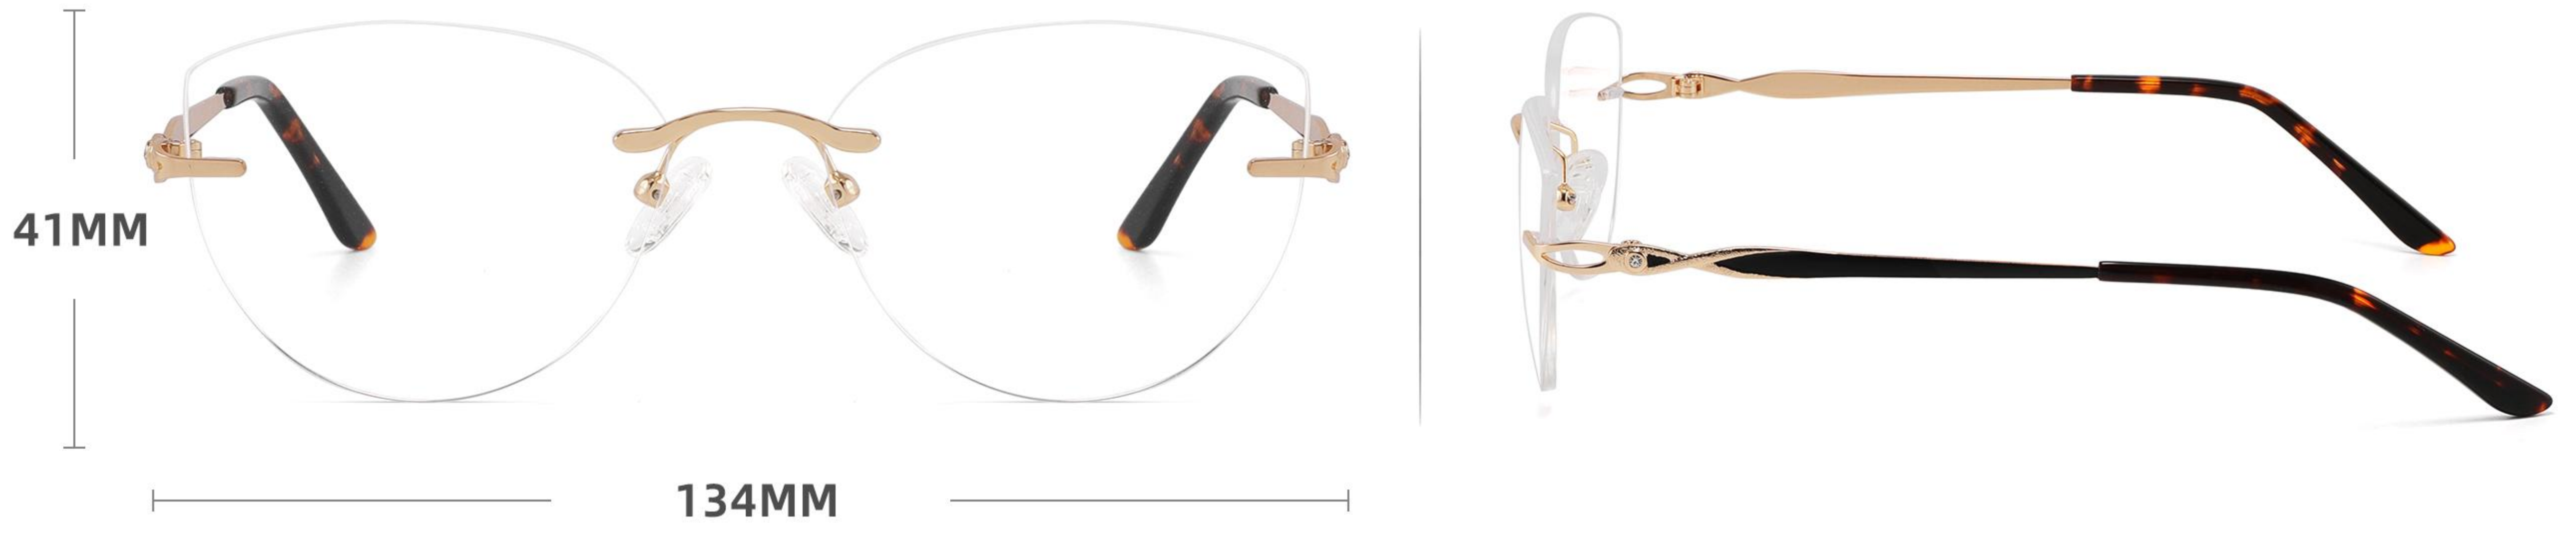

C1(Rose gold)

C2(Silver black)

C3(Gold black)

Model: GL7014

Size: 53□18-140

Model: GL7015 **Size: 53□16-140**

DETAIL DISPLAY

COLOR DISPLAY

C1(Gold)

C2(Silver)

C3(Gray)

C4(Black)

Model: GL7016

Size: 55□17-140

Model: GL8704

Size: 56□17-145

DETAIL DISPLAY

COLOR DISPLAY

C1(Gold)

C2(Rose gold)

C3(Silver)

C4(Black)

Model: GL8712

Size: 46□23-143

DETAIL DISPLAY

COLOR DISPLAY

C1(Gold red)

C2(Black gold)

C3(Gold brown)

C4(Black gray)

Model: GL8756

Size: 47□19-142