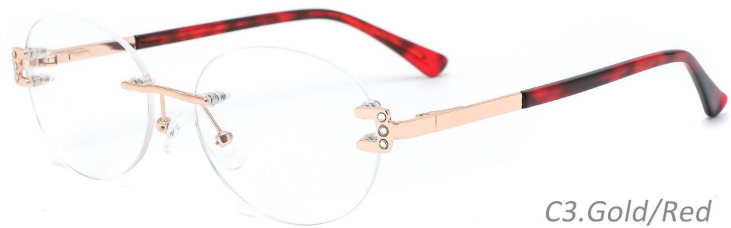

C1.Black

C4.Blue

METAL ELECTROPLATING

REPAIRABLE SPRING HINGE

METAL
MODEL TL3776
SIZE 54□17-140

COLOR DISPLAY

C1.Gun/Red.Black

C2.Gold/Brown

C3.Gold/Red

C4.Gold/Pink

METAL
MODEL TL3778
SIZE 54□18-140

COLOR DISPLAY

C1.Gold

C2.Gold

C3.Gold

C4.Gun