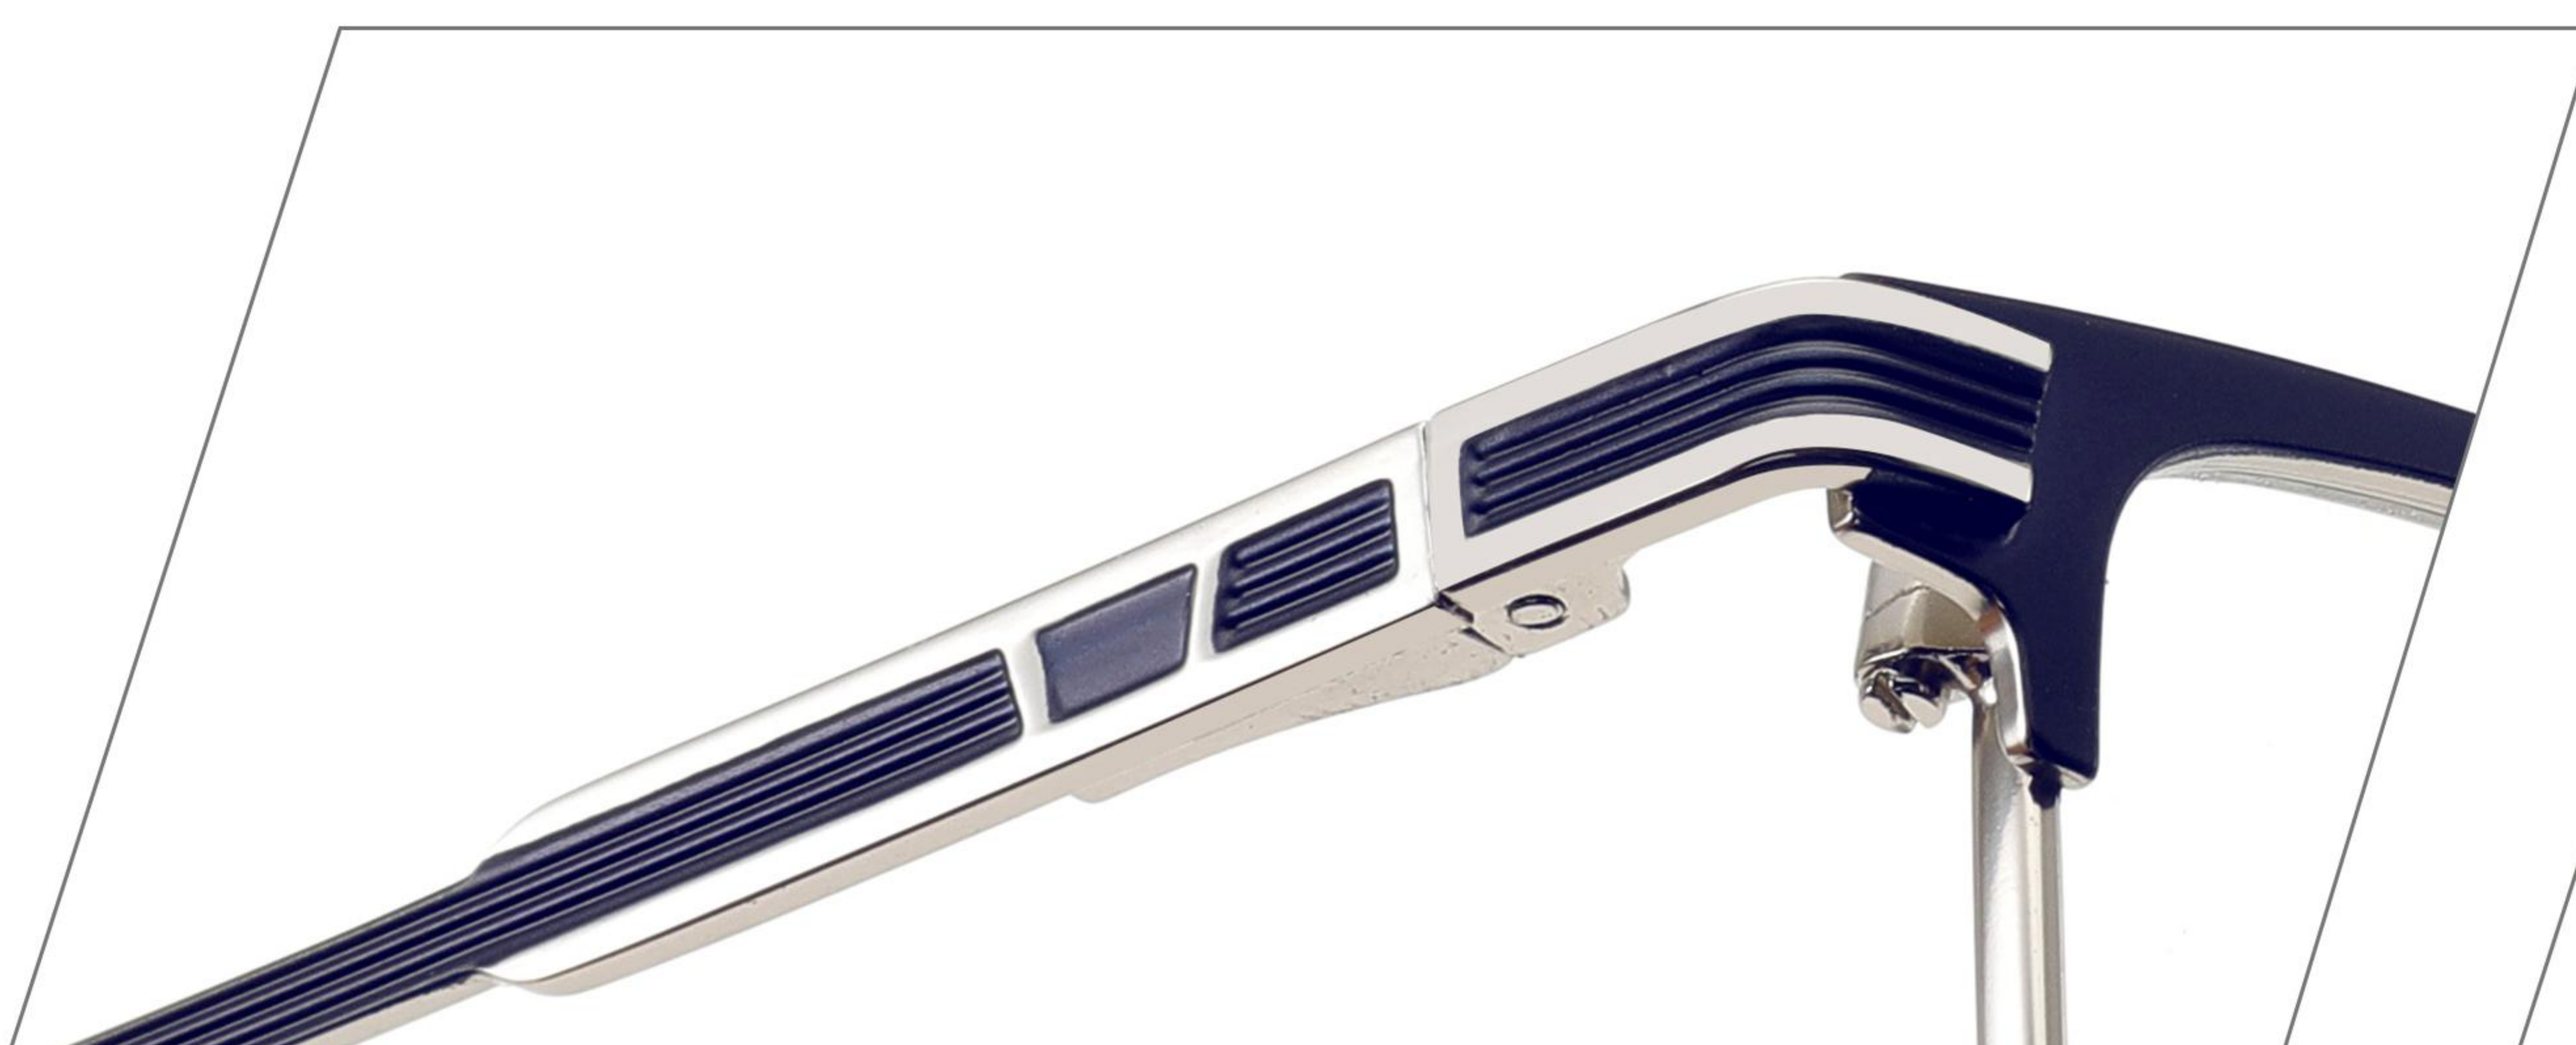

XJ2044

54-17-145

METAL

C5:BLACK/GUN

C2:BLUE

C3:GREY

C4:BROWN

details: