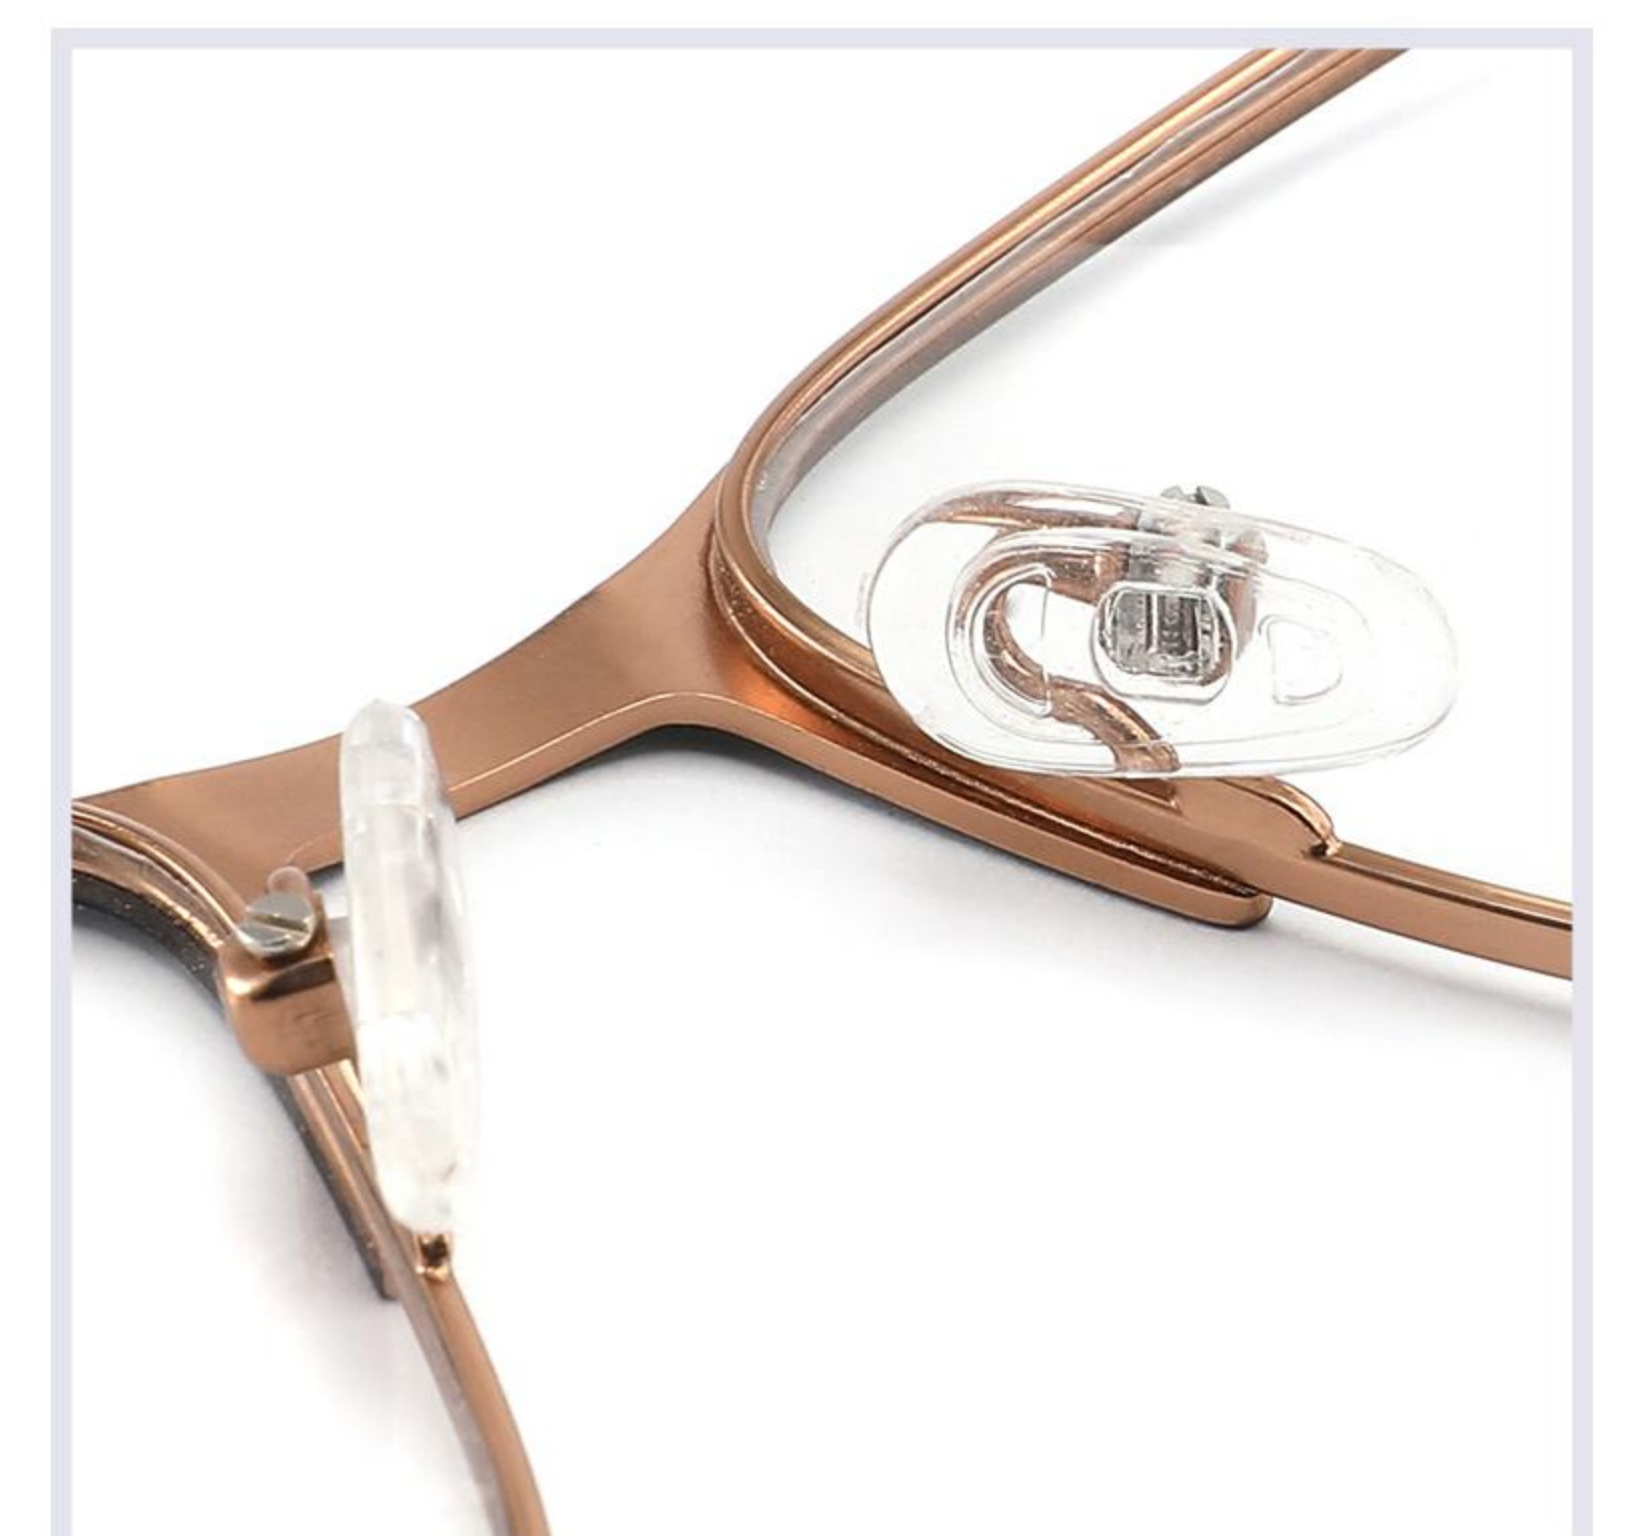

C2.GUN SILVER

C3.BROWN GOLD

C4.BLUE SILVER

C5.BLACK BLUE

MOD: XJ2006

SIZE: 56 □ 16-140

METAL

COLOR DISPLAY