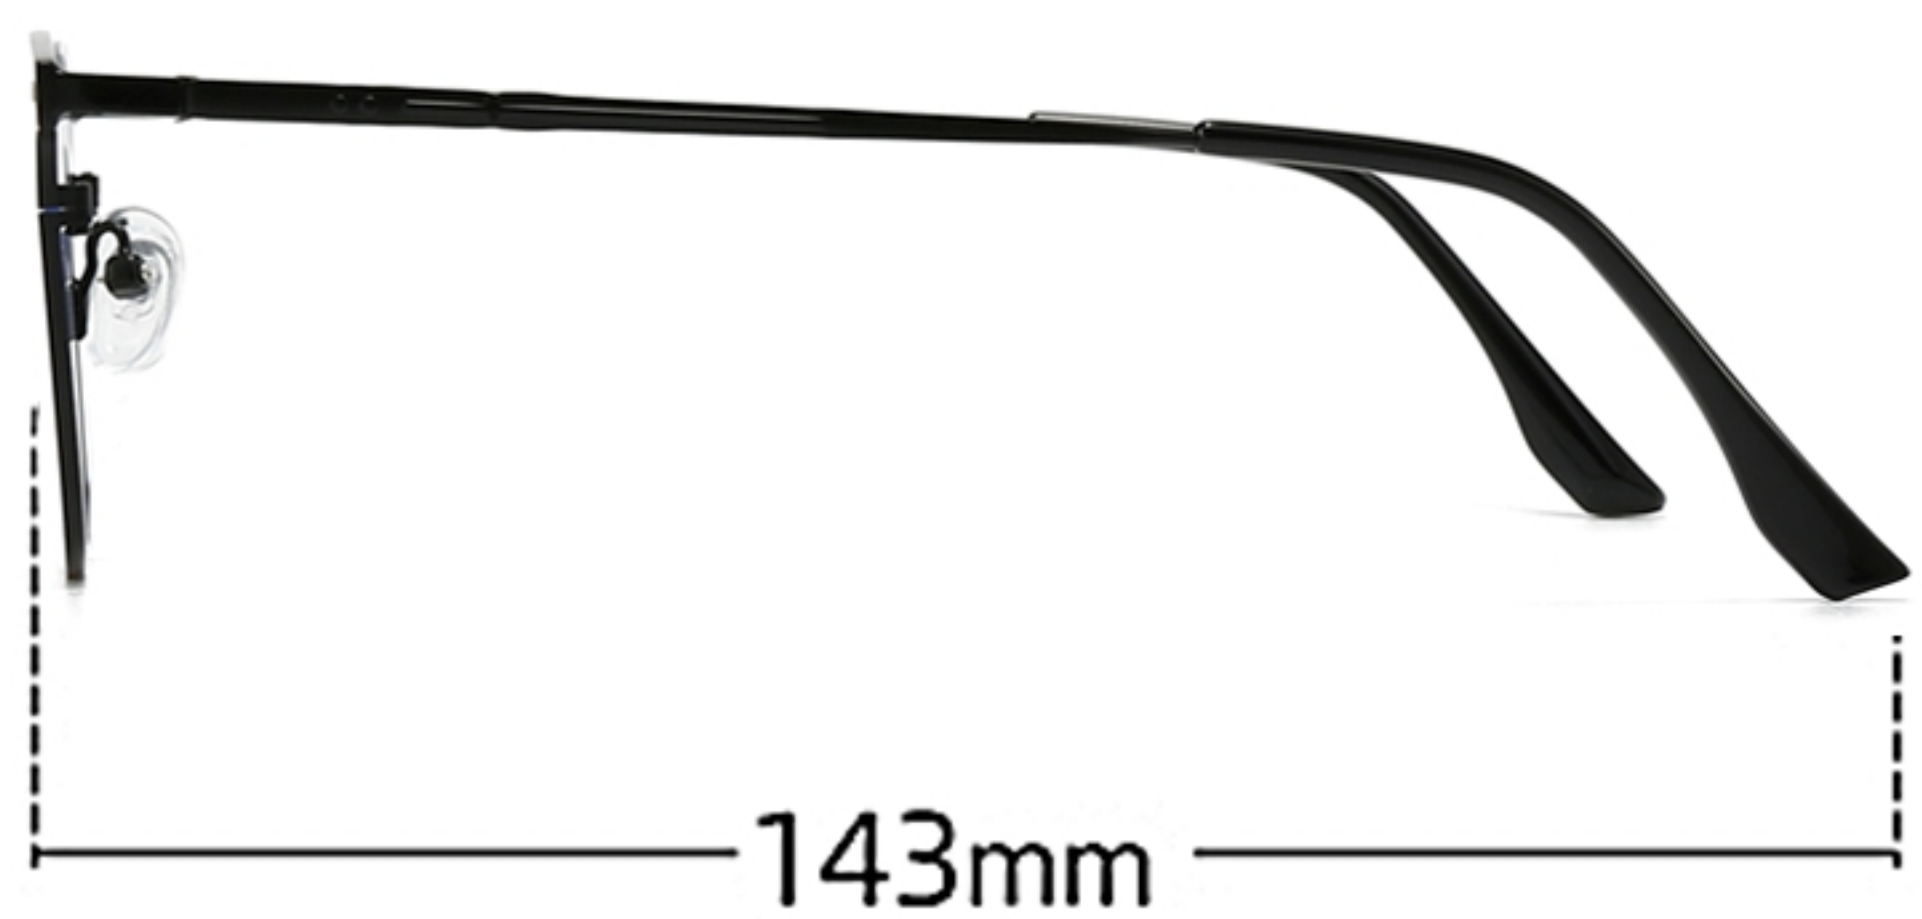

磁吸偏光套镜/Magnetic Polarized Sunglasses

型号/Model: 8003S

偏光黑灰片
polarized dark grey