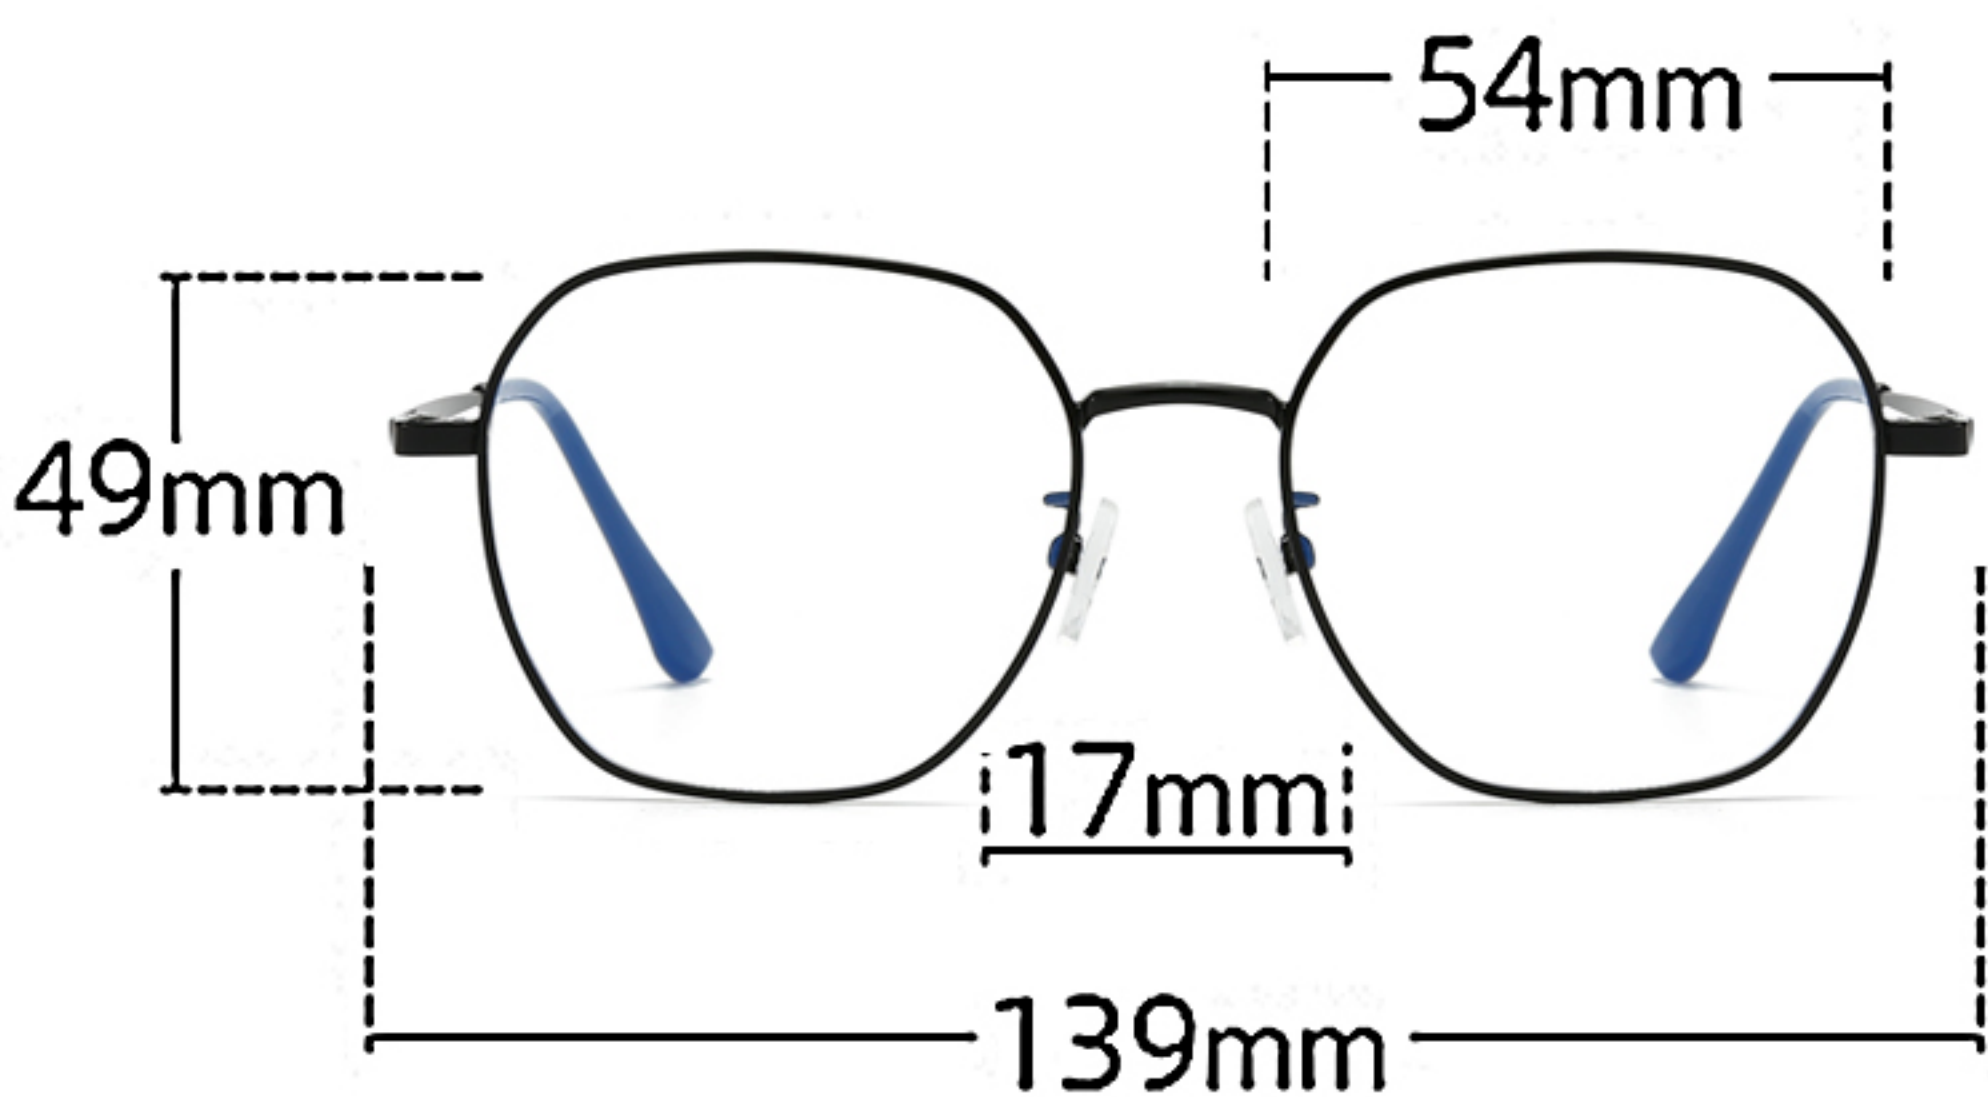

C2 枪灰/gun-grey

C3 银/silver

C4 金/gold

C5 茶/brown

磁吸偏光套镜/Magnetic Polarized Sunglasses

型号/Model: **9001**

C1 亮黑/black

C2 银/silver