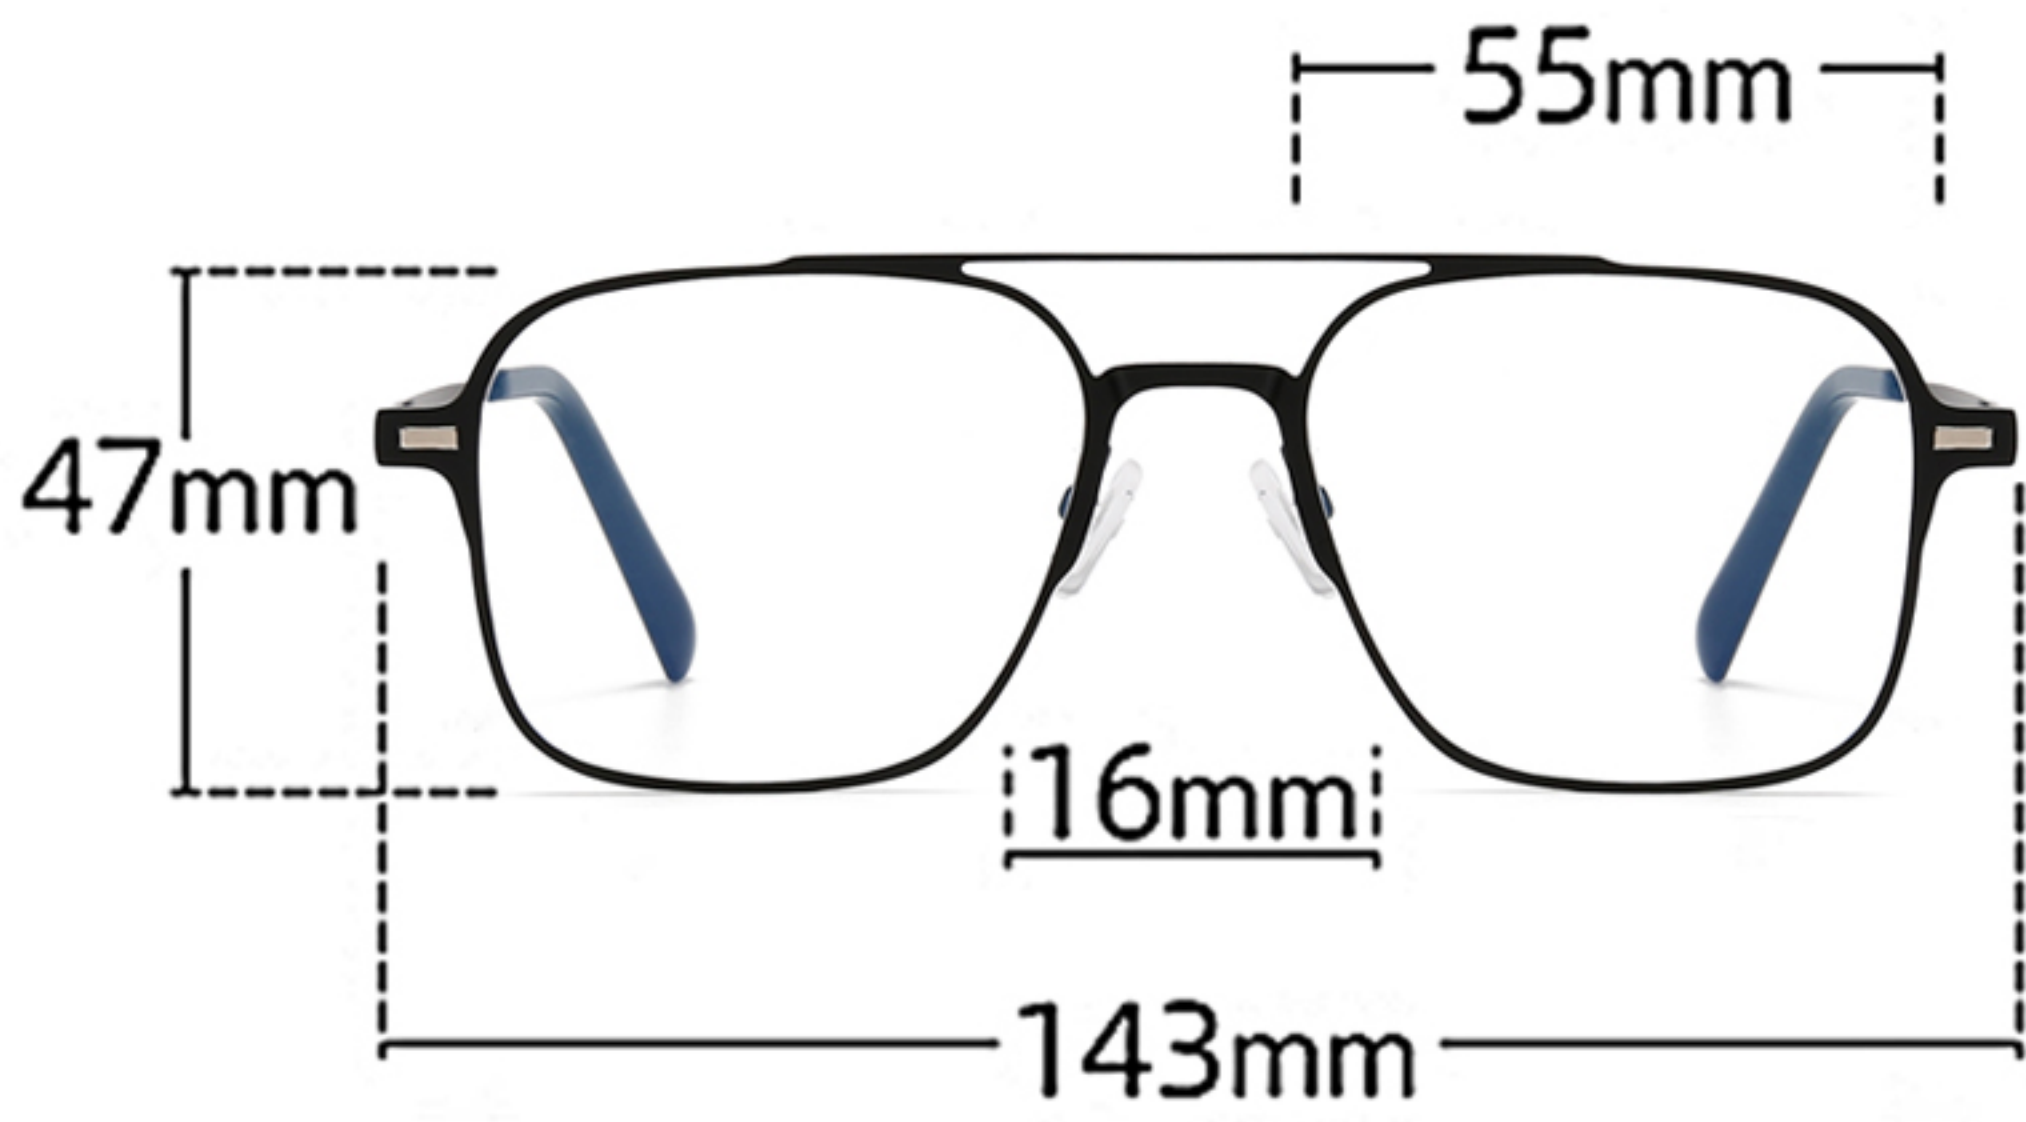

磁吸偏光套镜/Magnetic Polarized Sunglasses

型号/Model: 2430S

偏光黑灰片
polarized dark grey

偏光夜视片
polarized night vision

C1 黑/black

C2 枪灰/gun-grey

C3 银/silver

C4 金/gold