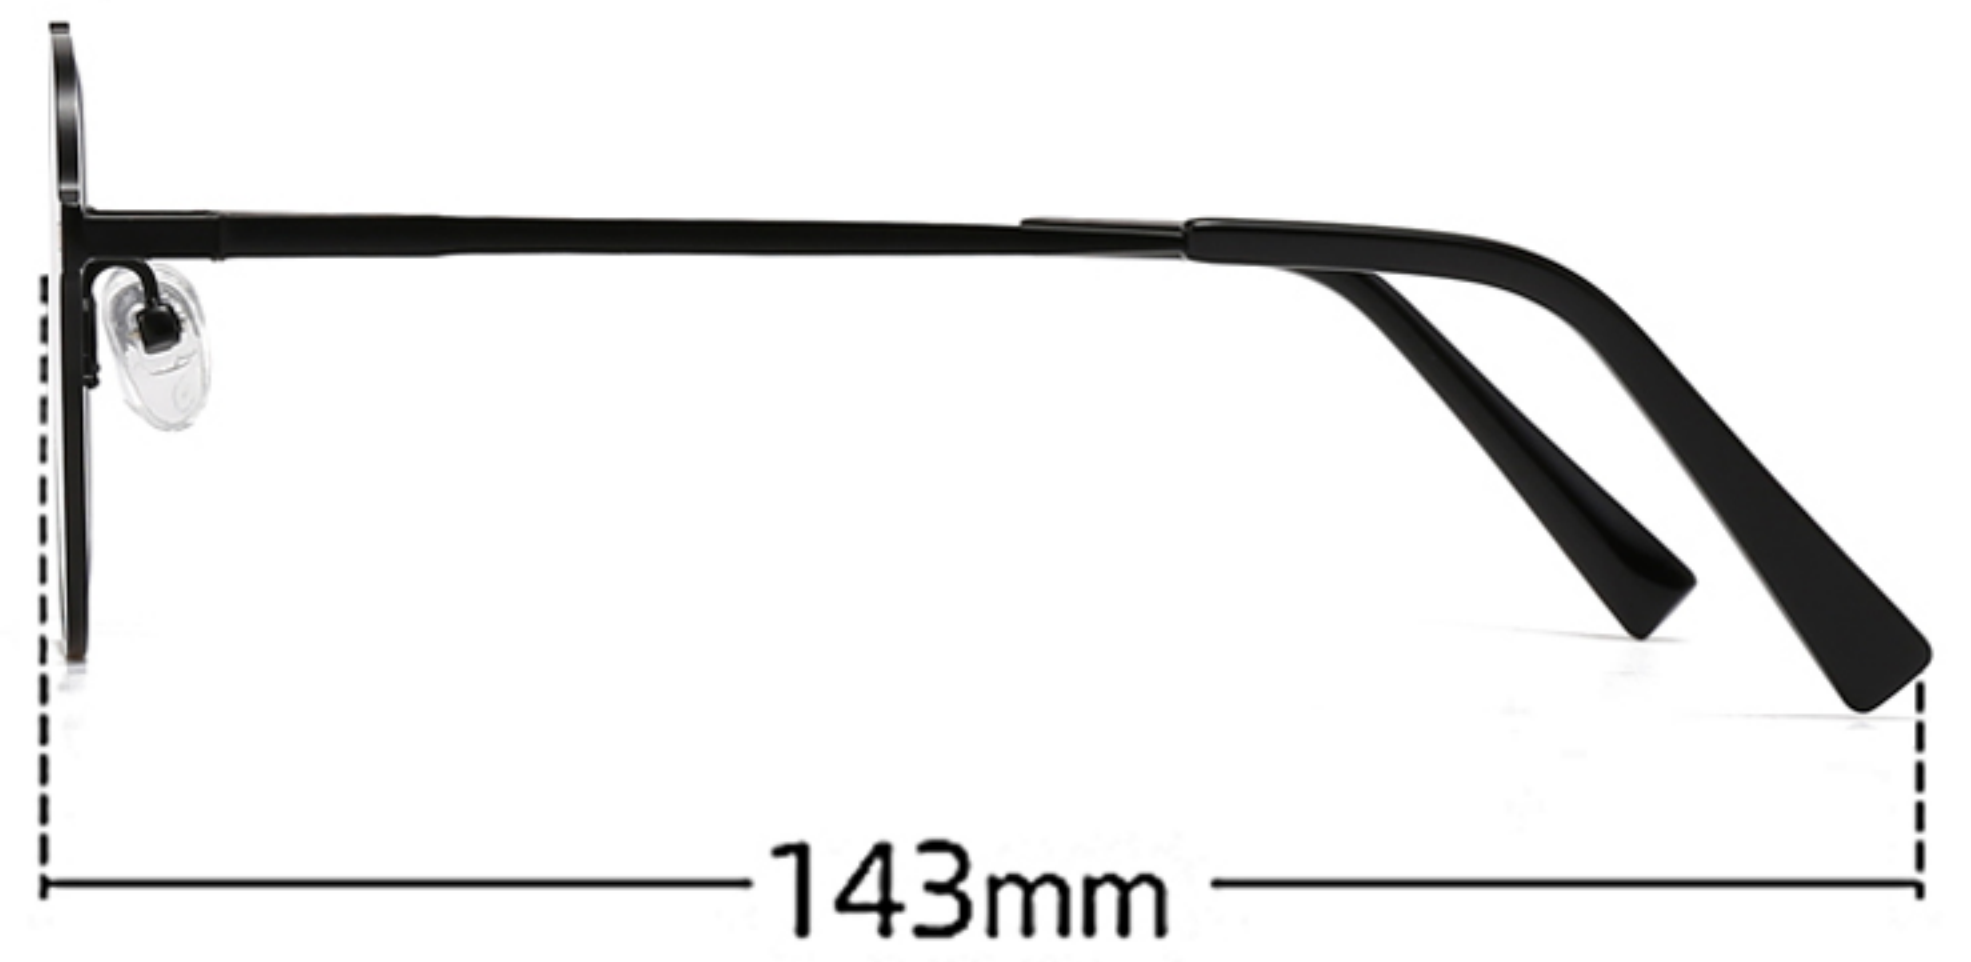

磁吸偏光套镜/Magnetic Polarized Sunglasses

型号/Model: 2430S

偏光黑灰片
polarized dark grey

偏光夜视片
polarized night vision

C1 黑/black

C2 枪灰/gun-grey

C3 银/silver

C4 金/gold