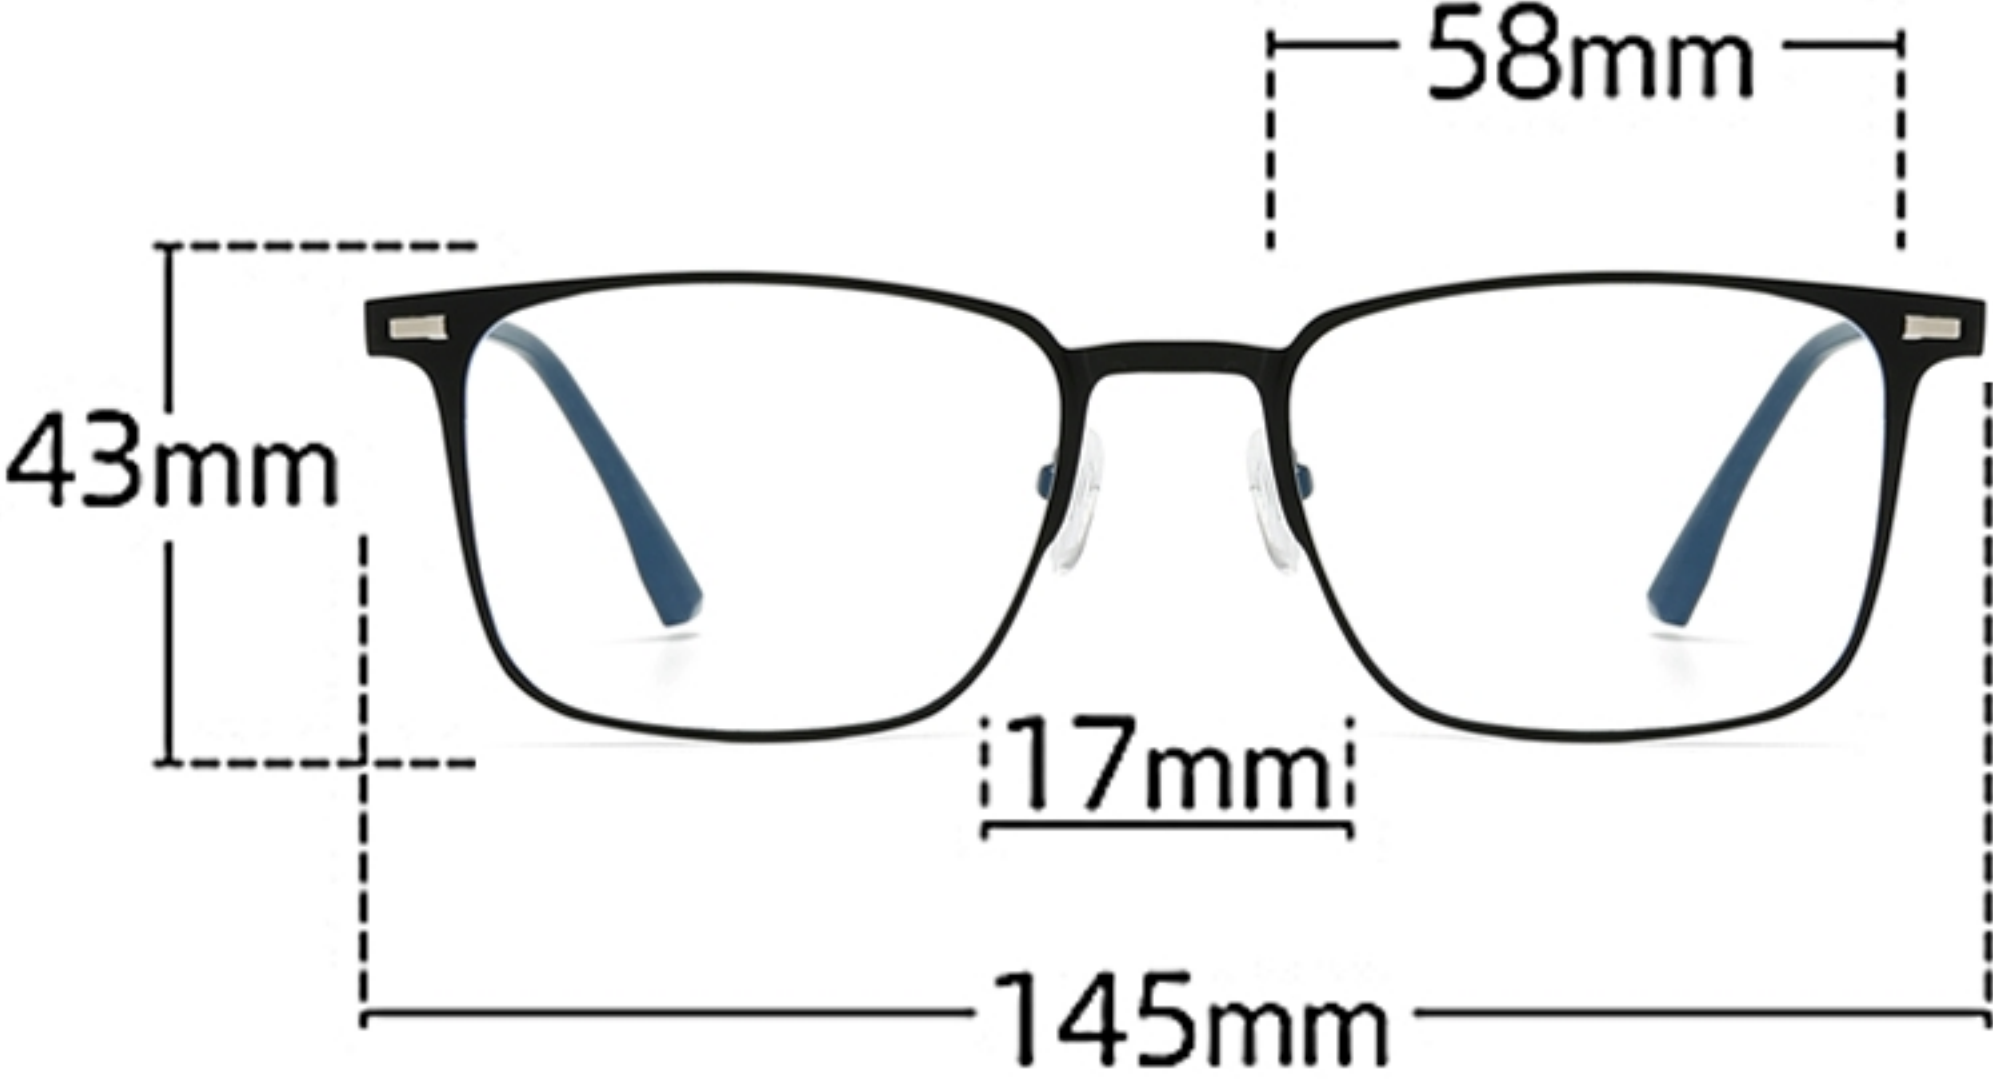

磁吸偏光套镜/Magnetic Polarized Sunglasses

型号/Model: 8003S

偏光黑灰片
polarized dark grey