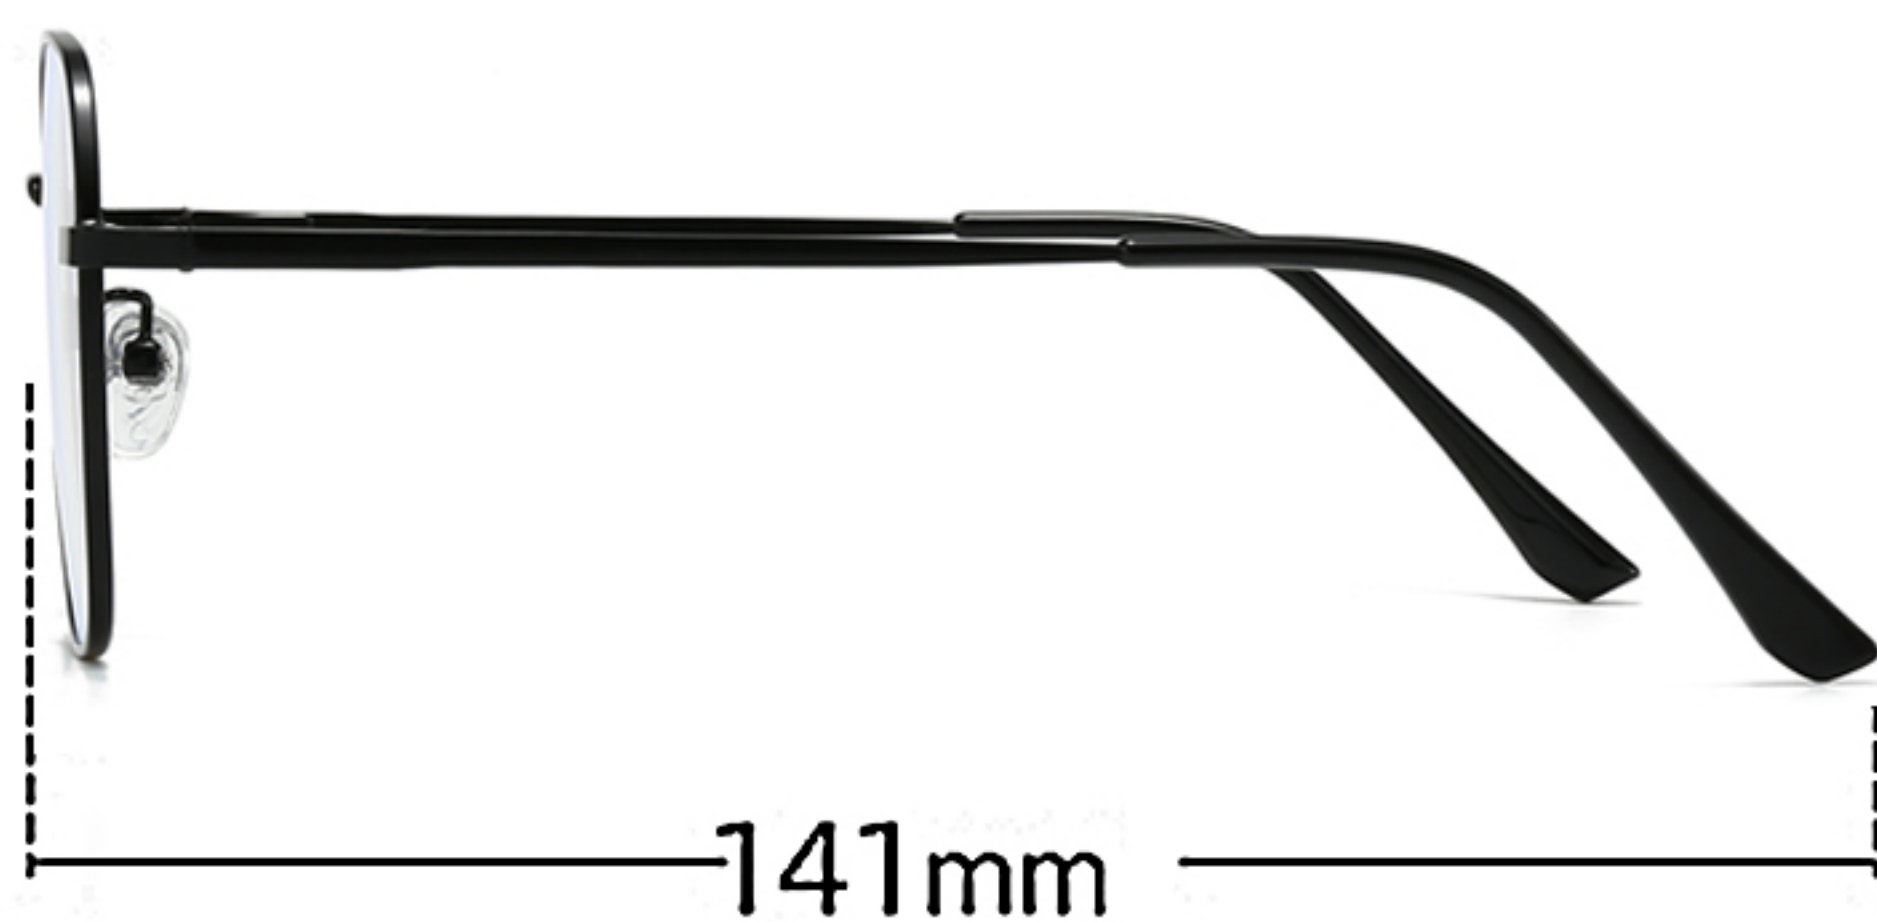

C2 枪灰/gun-grey

C3 银/silver

C4 金/gold

C5 茶/brown

磁吸偏光套镜/Magnetic Polarized Sunglasses

型号/Model: **9001**

C1 亮黑/black

C2 银/silver