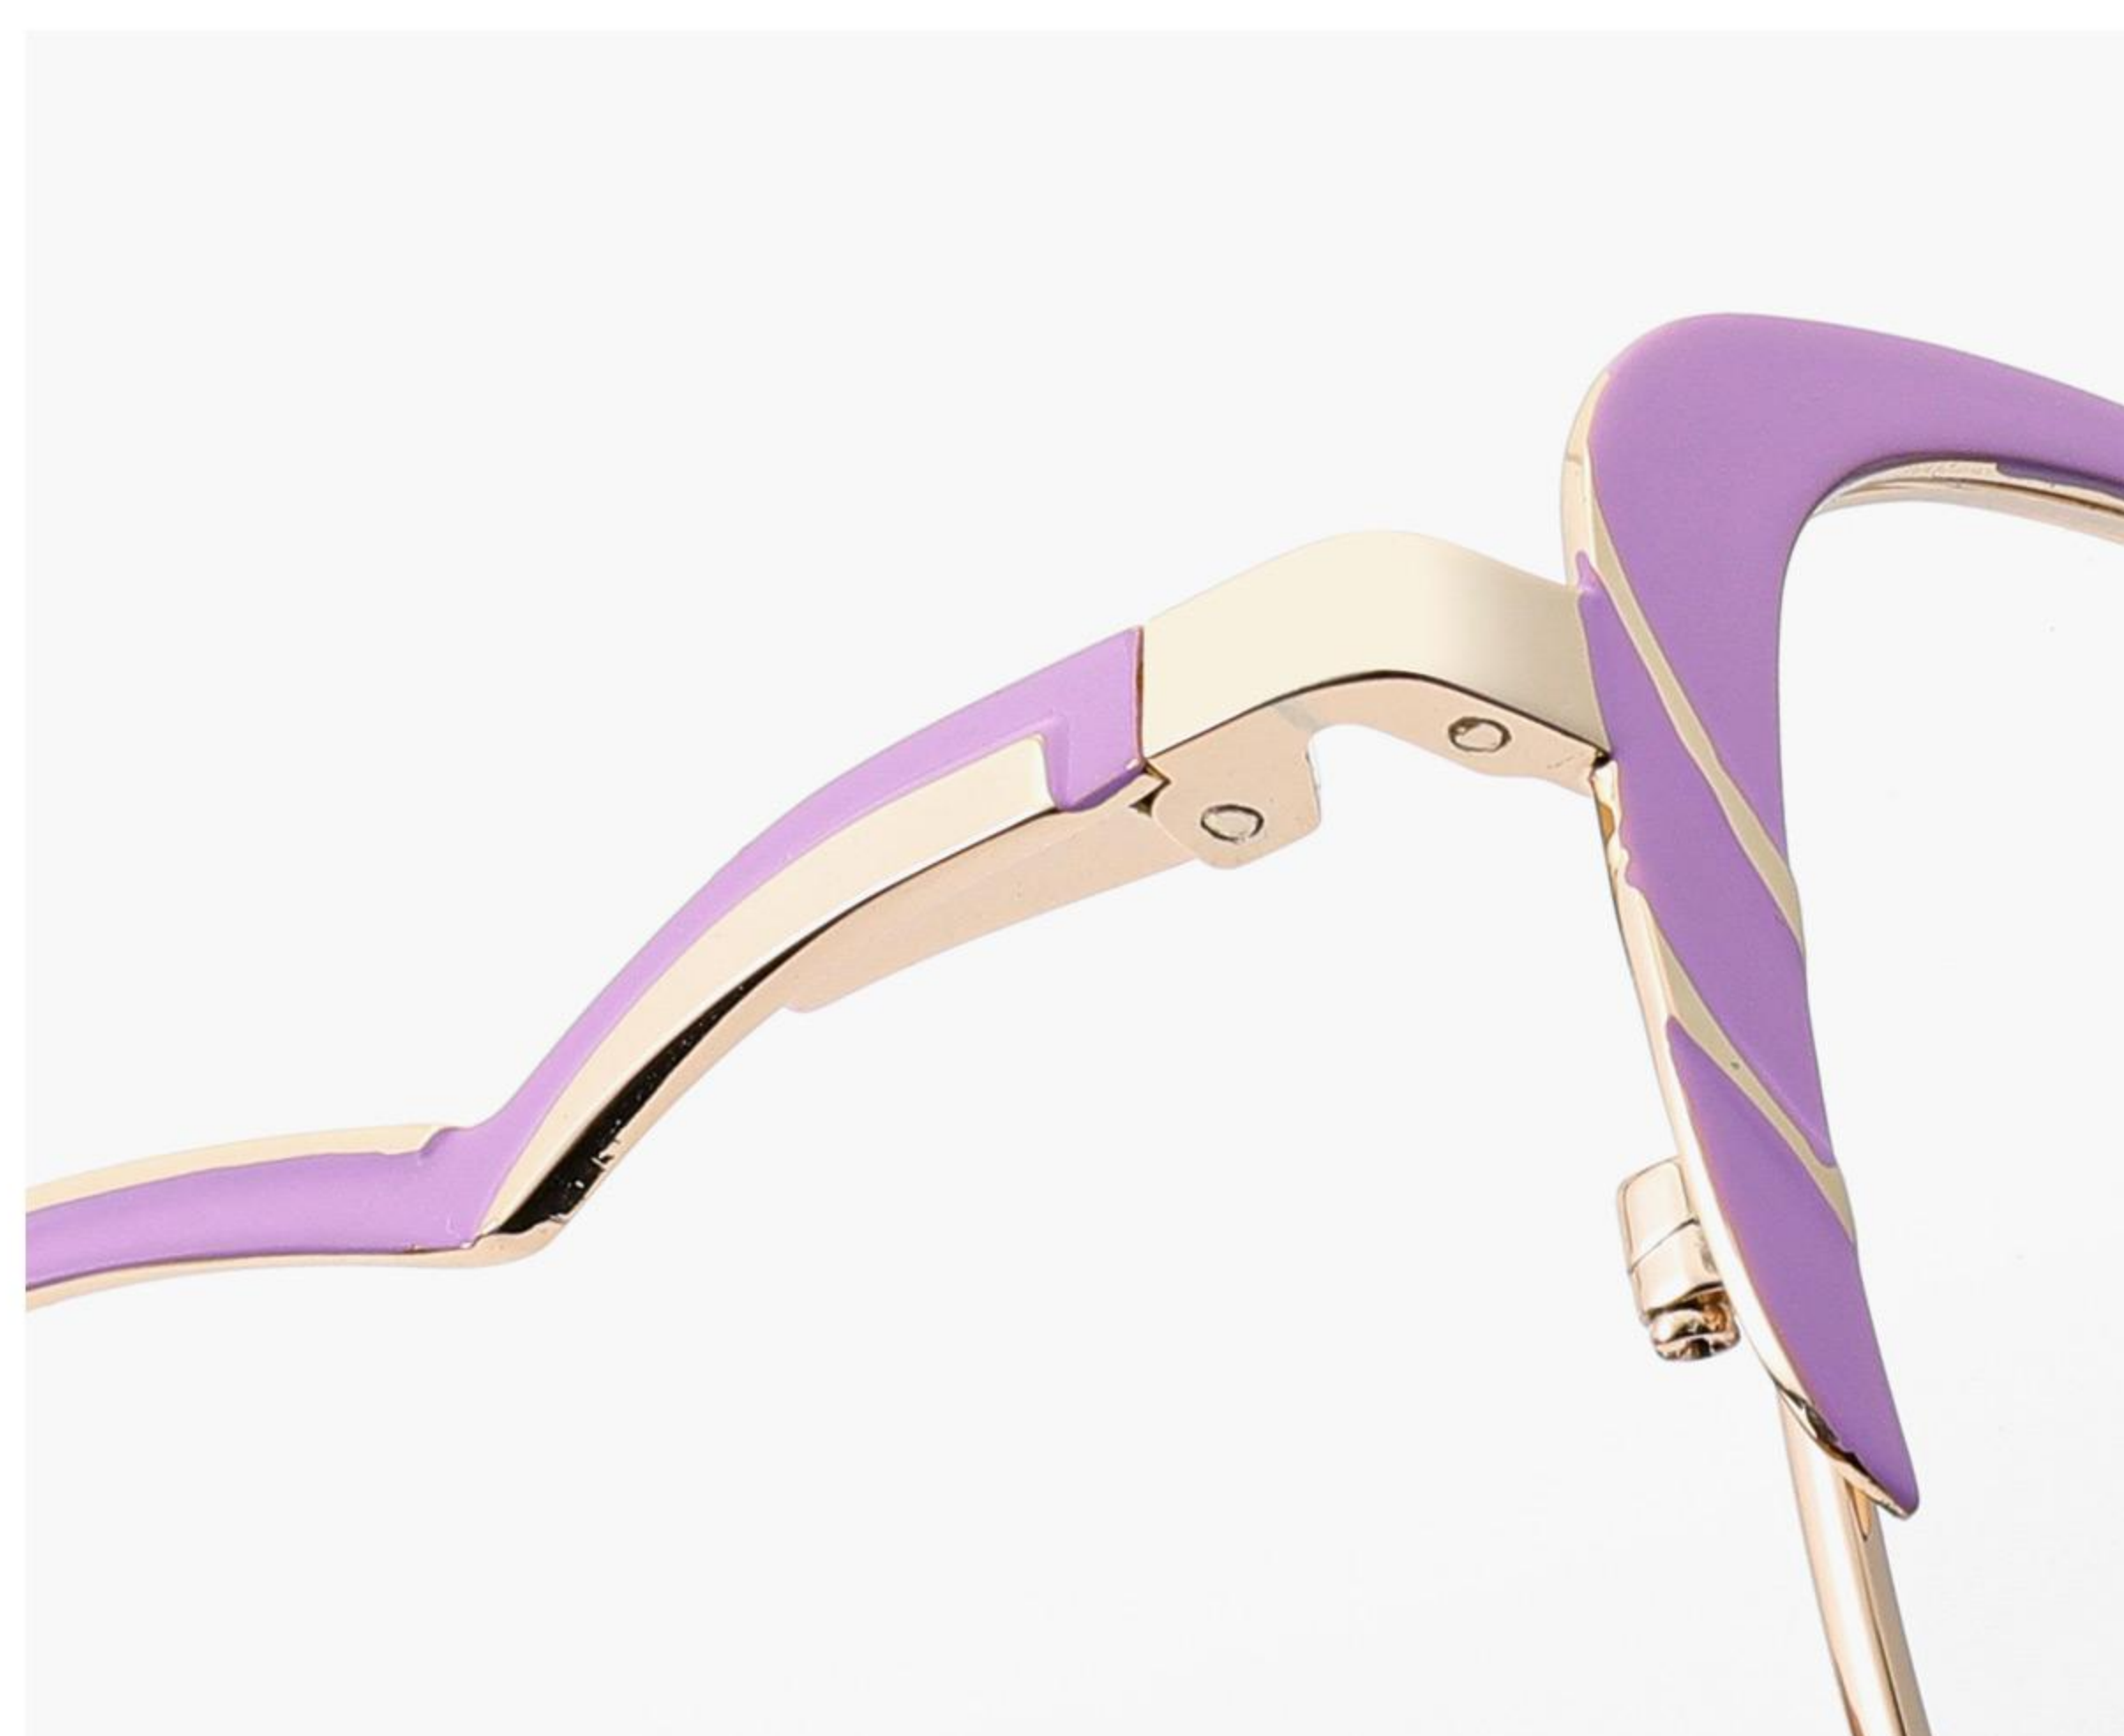

C1

C2

C3

C5

**NEW**

MATERIAL:METAL

MODEL:YC8048

SIZE:54-18-140

DETAIL PRESENTATION

COLOR DISPLAY

C1

C2

C3

C5

C6

**NEW**

MATERIAL:METAL

MODEL:YC8072

SIZE:54-17-140

DETAIL PRESENTATION

COLOR DISPLAY

C1

C2

C3

C4

C5

**NEW**

MATERIAL:METAL

MODEL:YC8078

SIZE:54-16-143

DETAIL PRESENTATION

COLOR DISPLAY