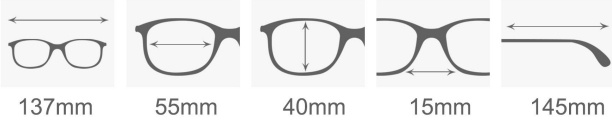

C9

MODEL:XC-K2094

SIZE: 55-15-145