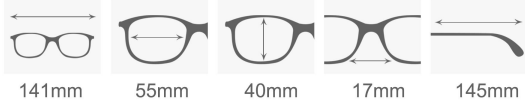

16mm

145mm

C1

C2

C8

MODEL:XC-K3036

SIZE: 55-17-145

C1