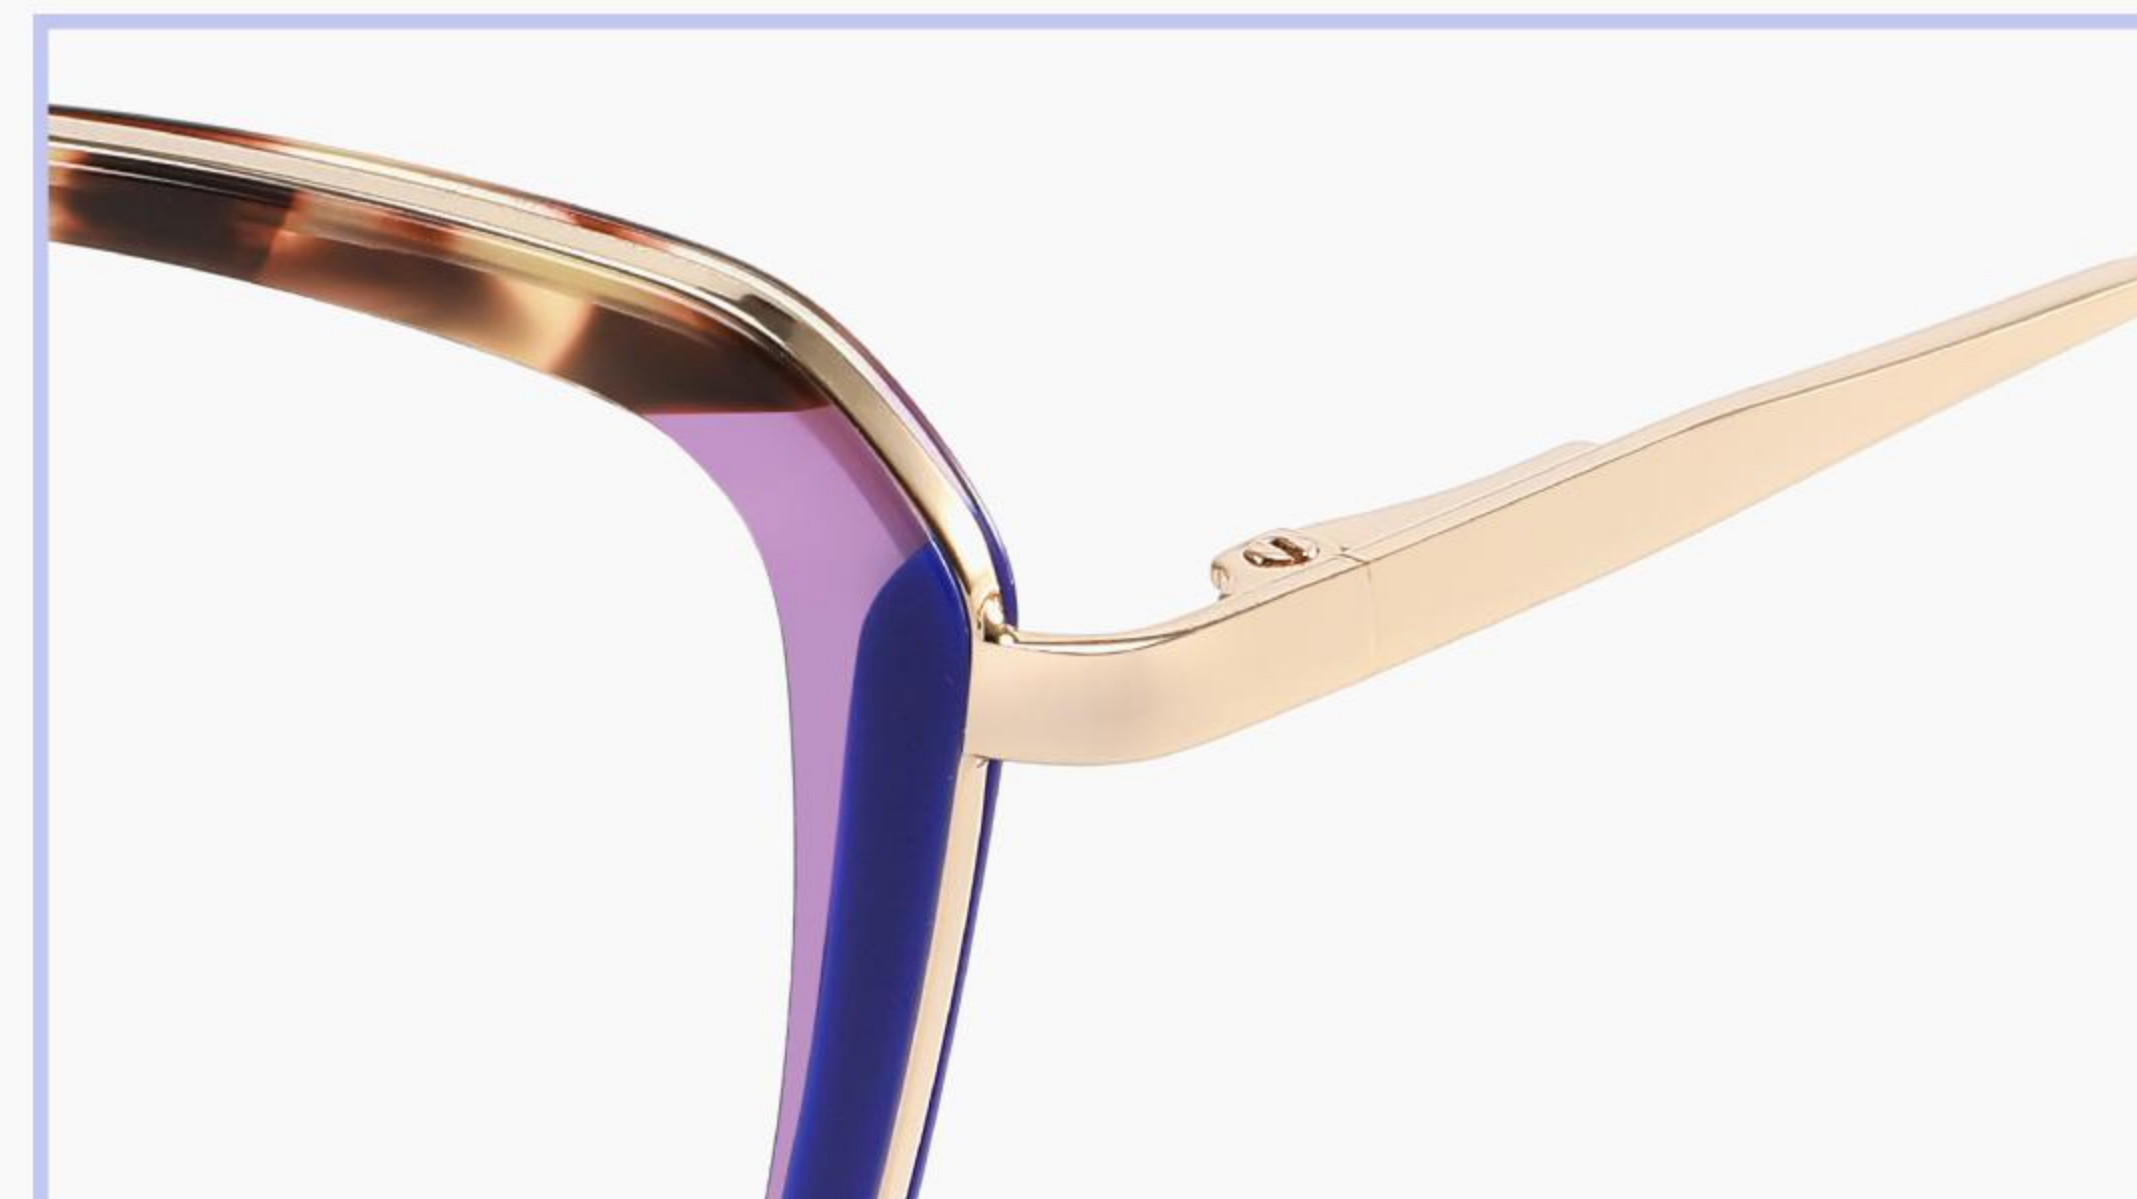

EM2033

Size: 53□18-140

Material: ACETATE+Metal

COLOR DISPLAY

C1.Pink

C2.Purple

C3.Orange Pink

C4.Black

DETAIL DESIGN

EM2034

Size: 53□17-140

Material: ACETATE+Metal

COLOR DISPLAY

C1.Black

C2.Transparent Purple

C3.Red

C4.Transparent Pink

DETAIL DESIGN

EM2036

Size: 54□17-140

Material: ACETATE+Metal

COLOR DISPLAY

C1.Red Pink

C2.Yellow Orange Pink

C2.Transparent Brown

C3.Transparent Purple

C4.Transparent Pink

DETAIL DESIGN

EM2038

Size: 53□17-140

Material: ACETATE+Metal

COLOR DISPLAY