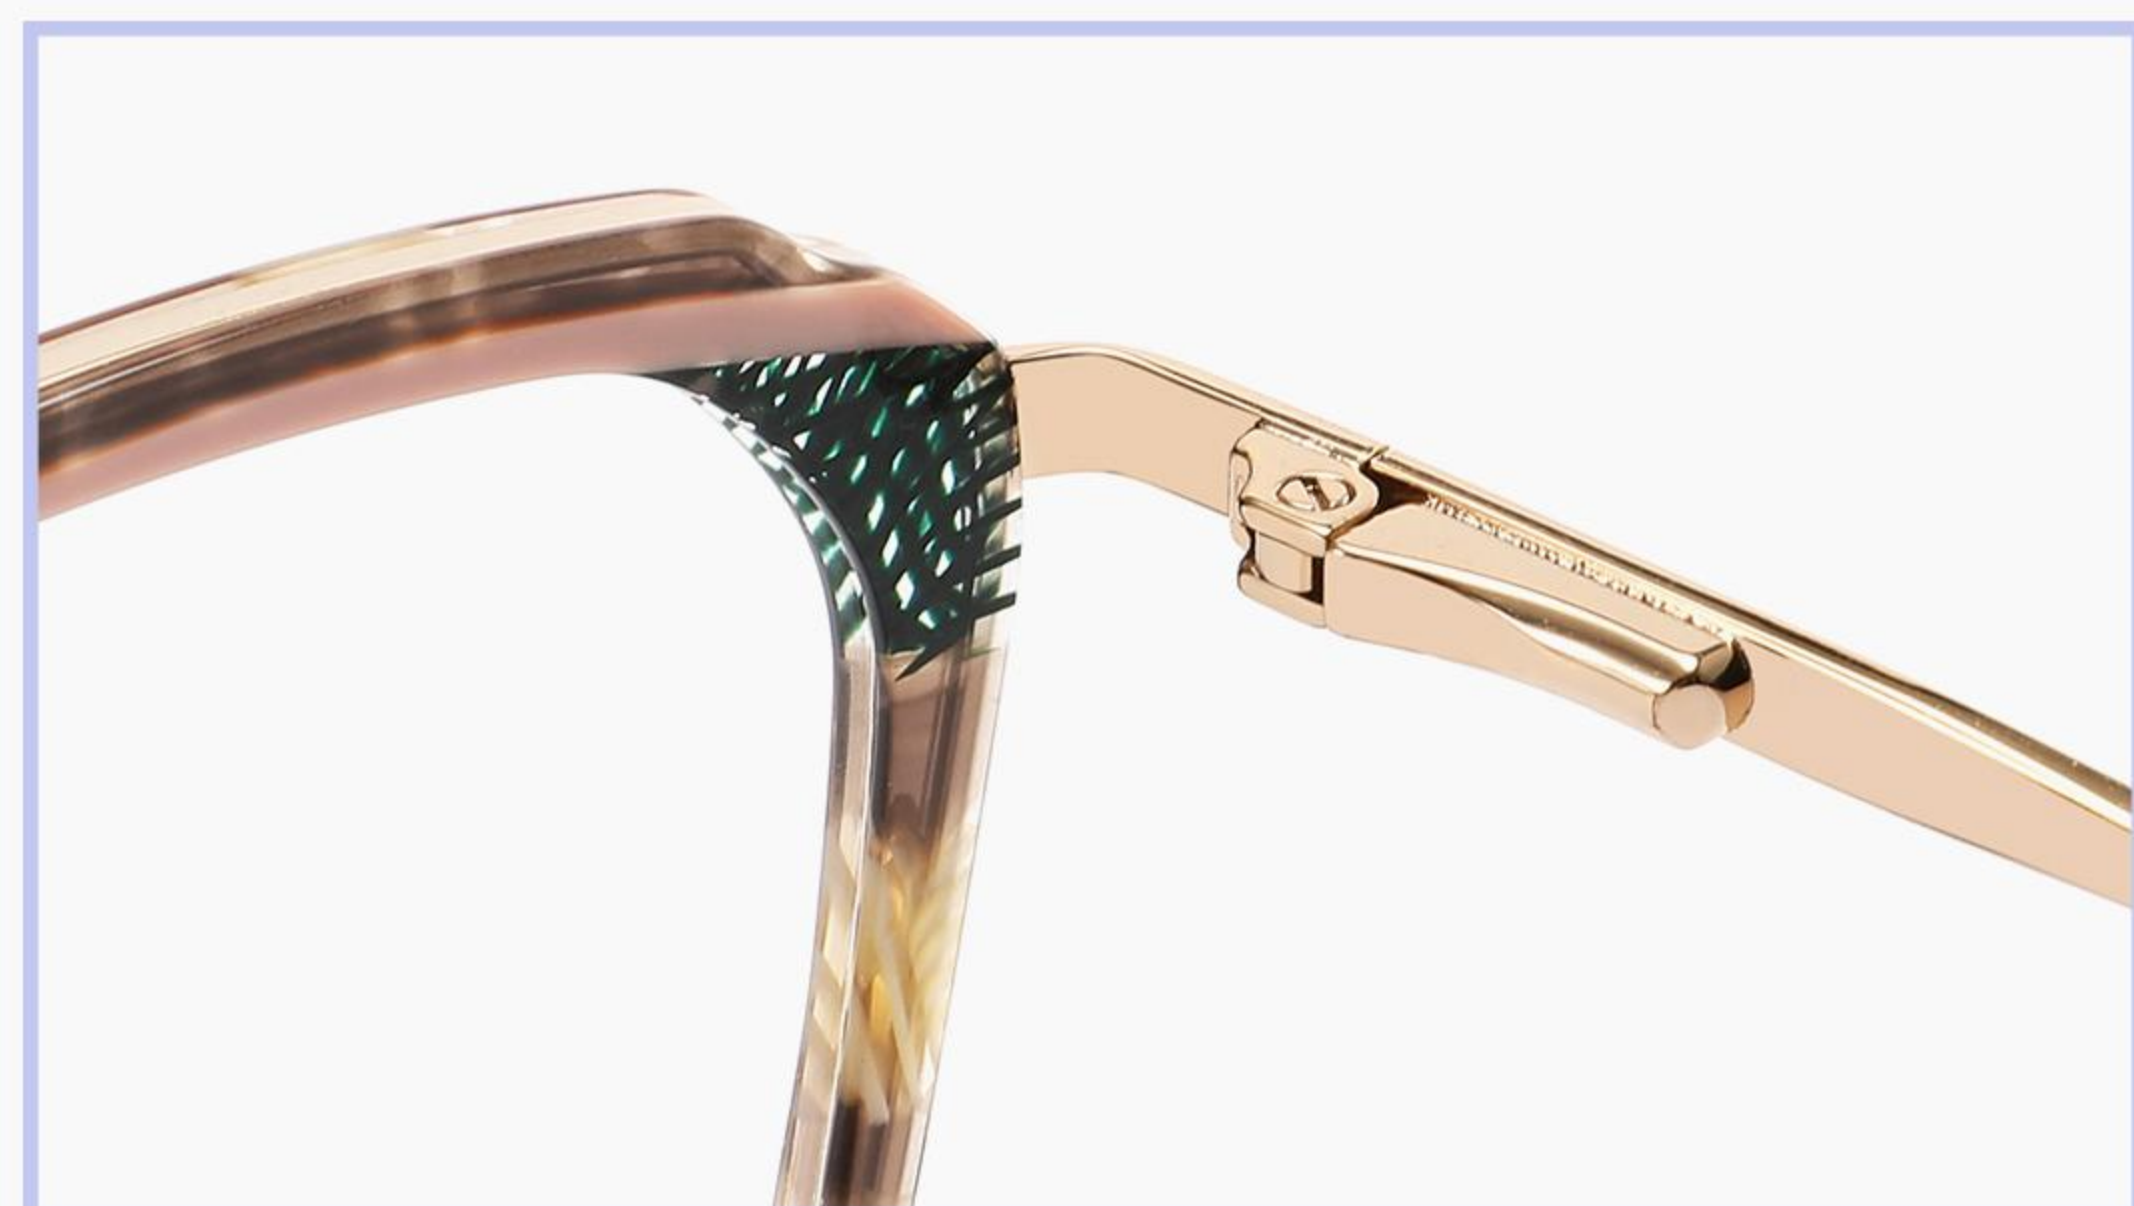

EM2033

Size: 53□18-140

Material: ACETATE+Metal

COLOR DISPLAY

C1.Pink

C2.Purple

C3.Orange Pink

C4.Black

DETAIL DESIGN

EM2034

Size: 53□17-140

Material: ACETATE+Metal

COLOR DISPLAY

C1.Black

C2.Transparent Purple

C3.Red

C4.Transparent Pink

DETAIL DESIGN

EM2036

Size: 54□17-140

Material: ACETATE+Metal

COLOR DISPLAY

C1.Red Pink

C2.Yellow Orange Pink

C3.Red Purple

C4.Beige Brown Pattern

DETAIL DESIGN

EM2037

Size: 54□17-140

Material: ACETATE+Metal

COLOR DISPLAY

C1.Black