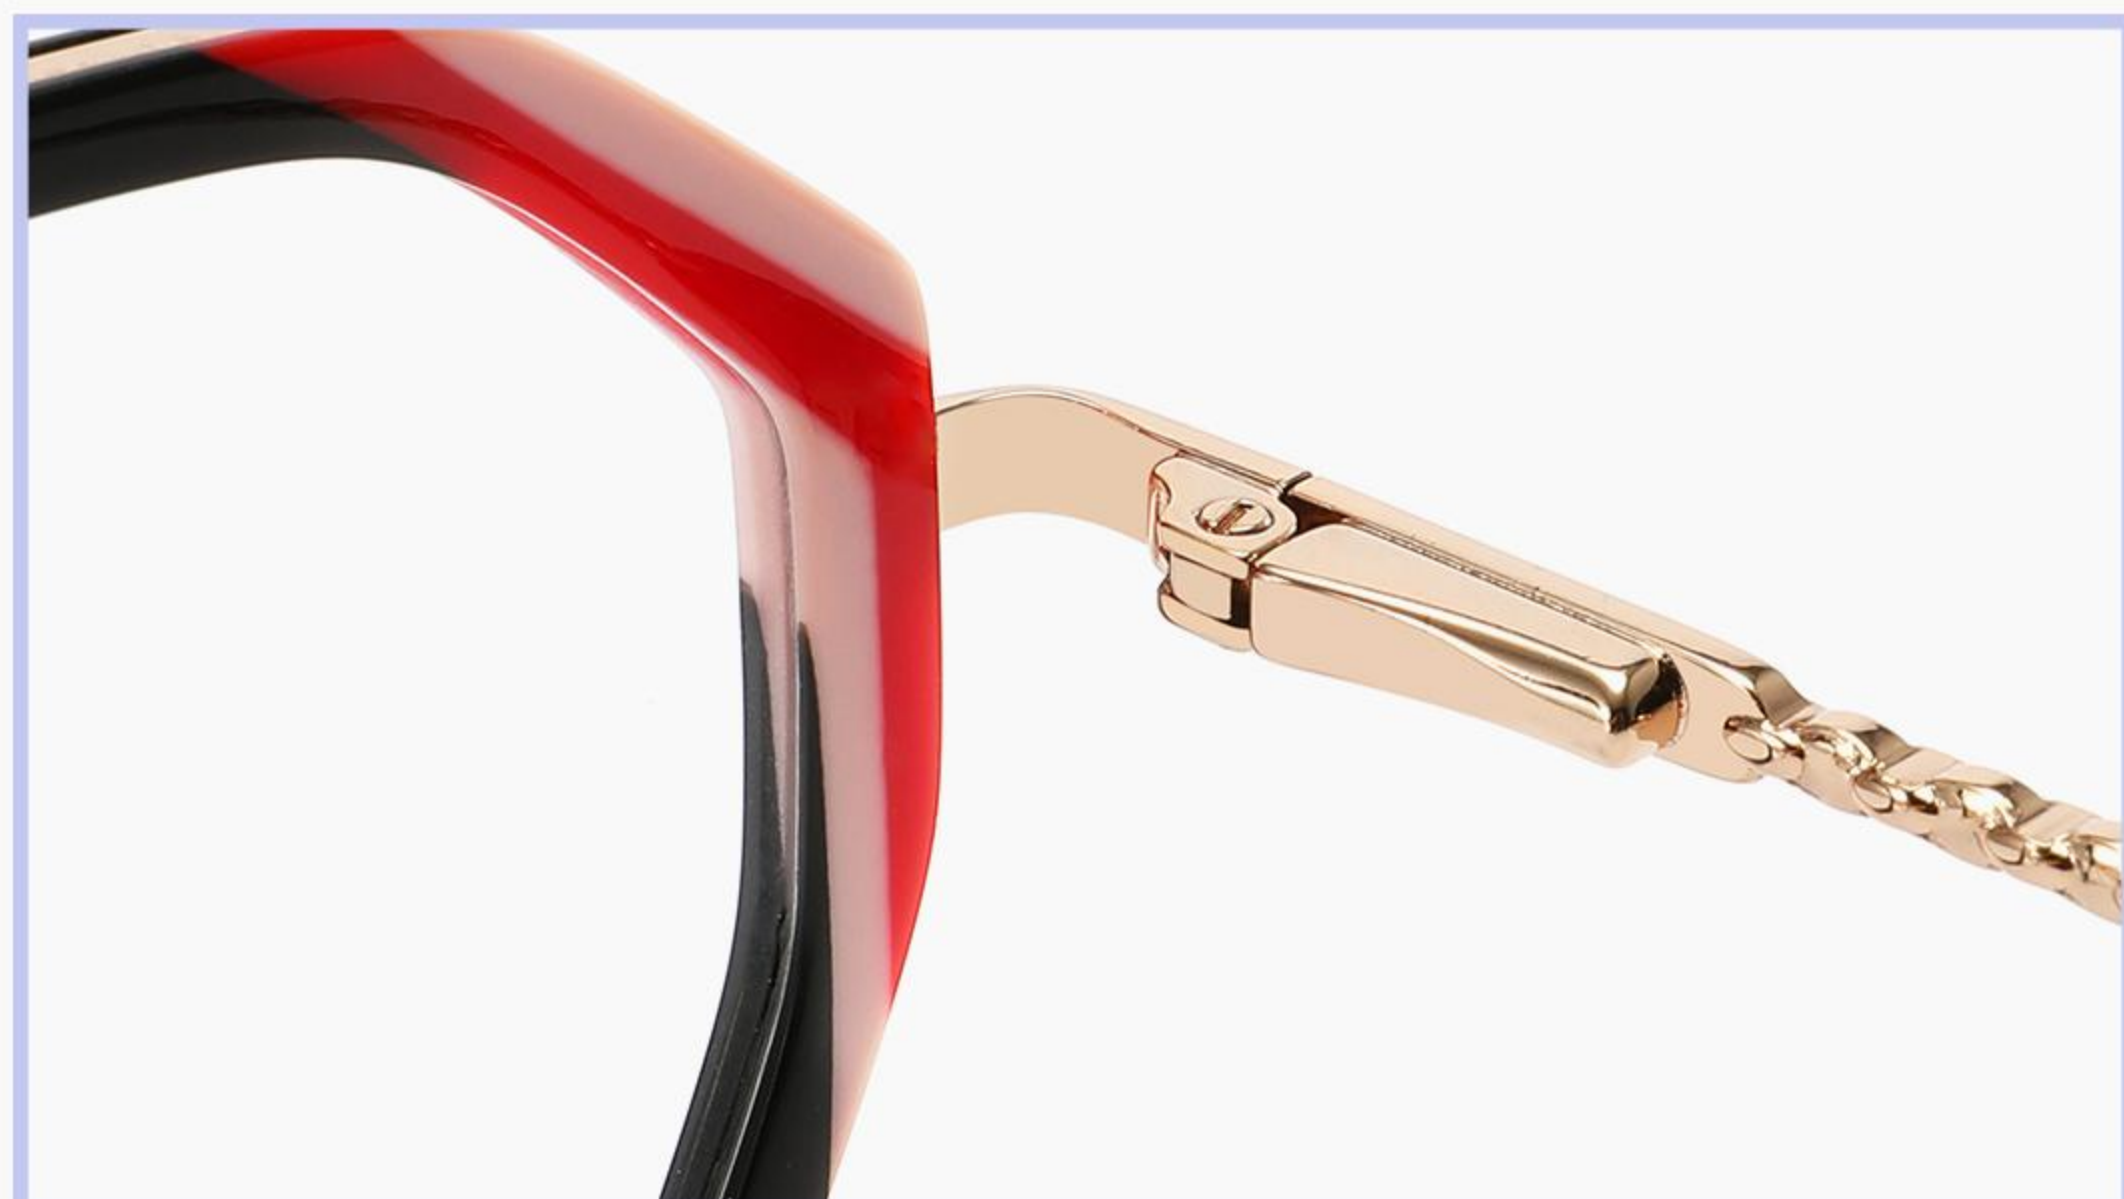

EM2033

Size: 53□18-140

Material: ACETATE+Metal

COLOR DISPLAY

C1.Pink

C2.Purple

C3.Orange Pink

C4.Black

DETAIL DESIGN

EM2034

Size: 53□17-140

Material: ACETATE+Metal

COLOR DISPLAY

C1.Black

C2.Transparent Purple

C3.Red

C4.Transparent Pink

DETAIL DESIGN

EM2036

Size: 54□17-140

Material: ACETATE+Metal

COLOR DISPLAY

C1.Red Pink

C2.Yellow Orange Pink