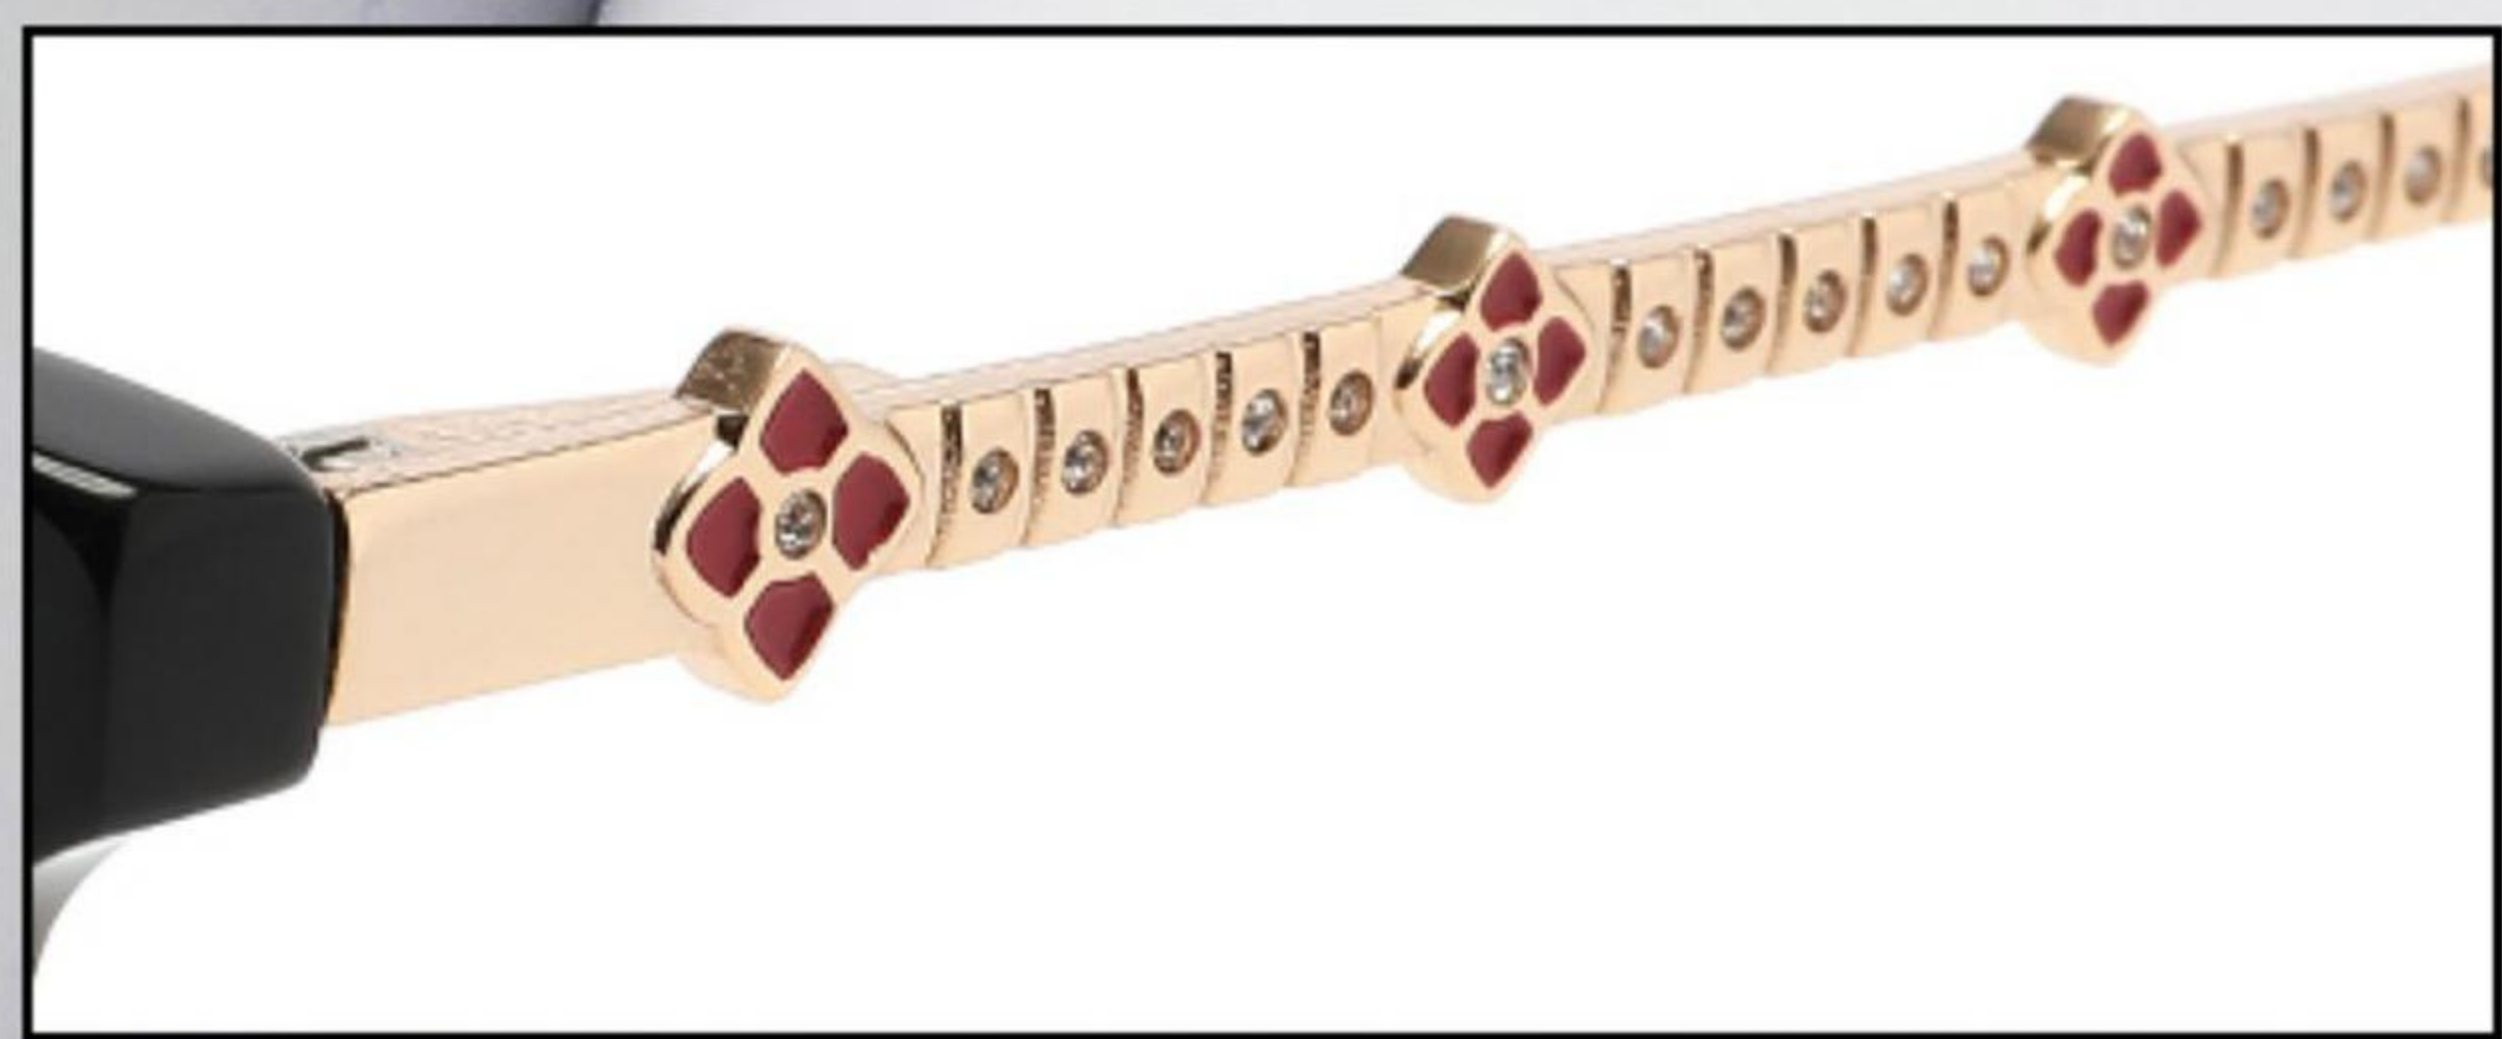

ES6088 54-17-140