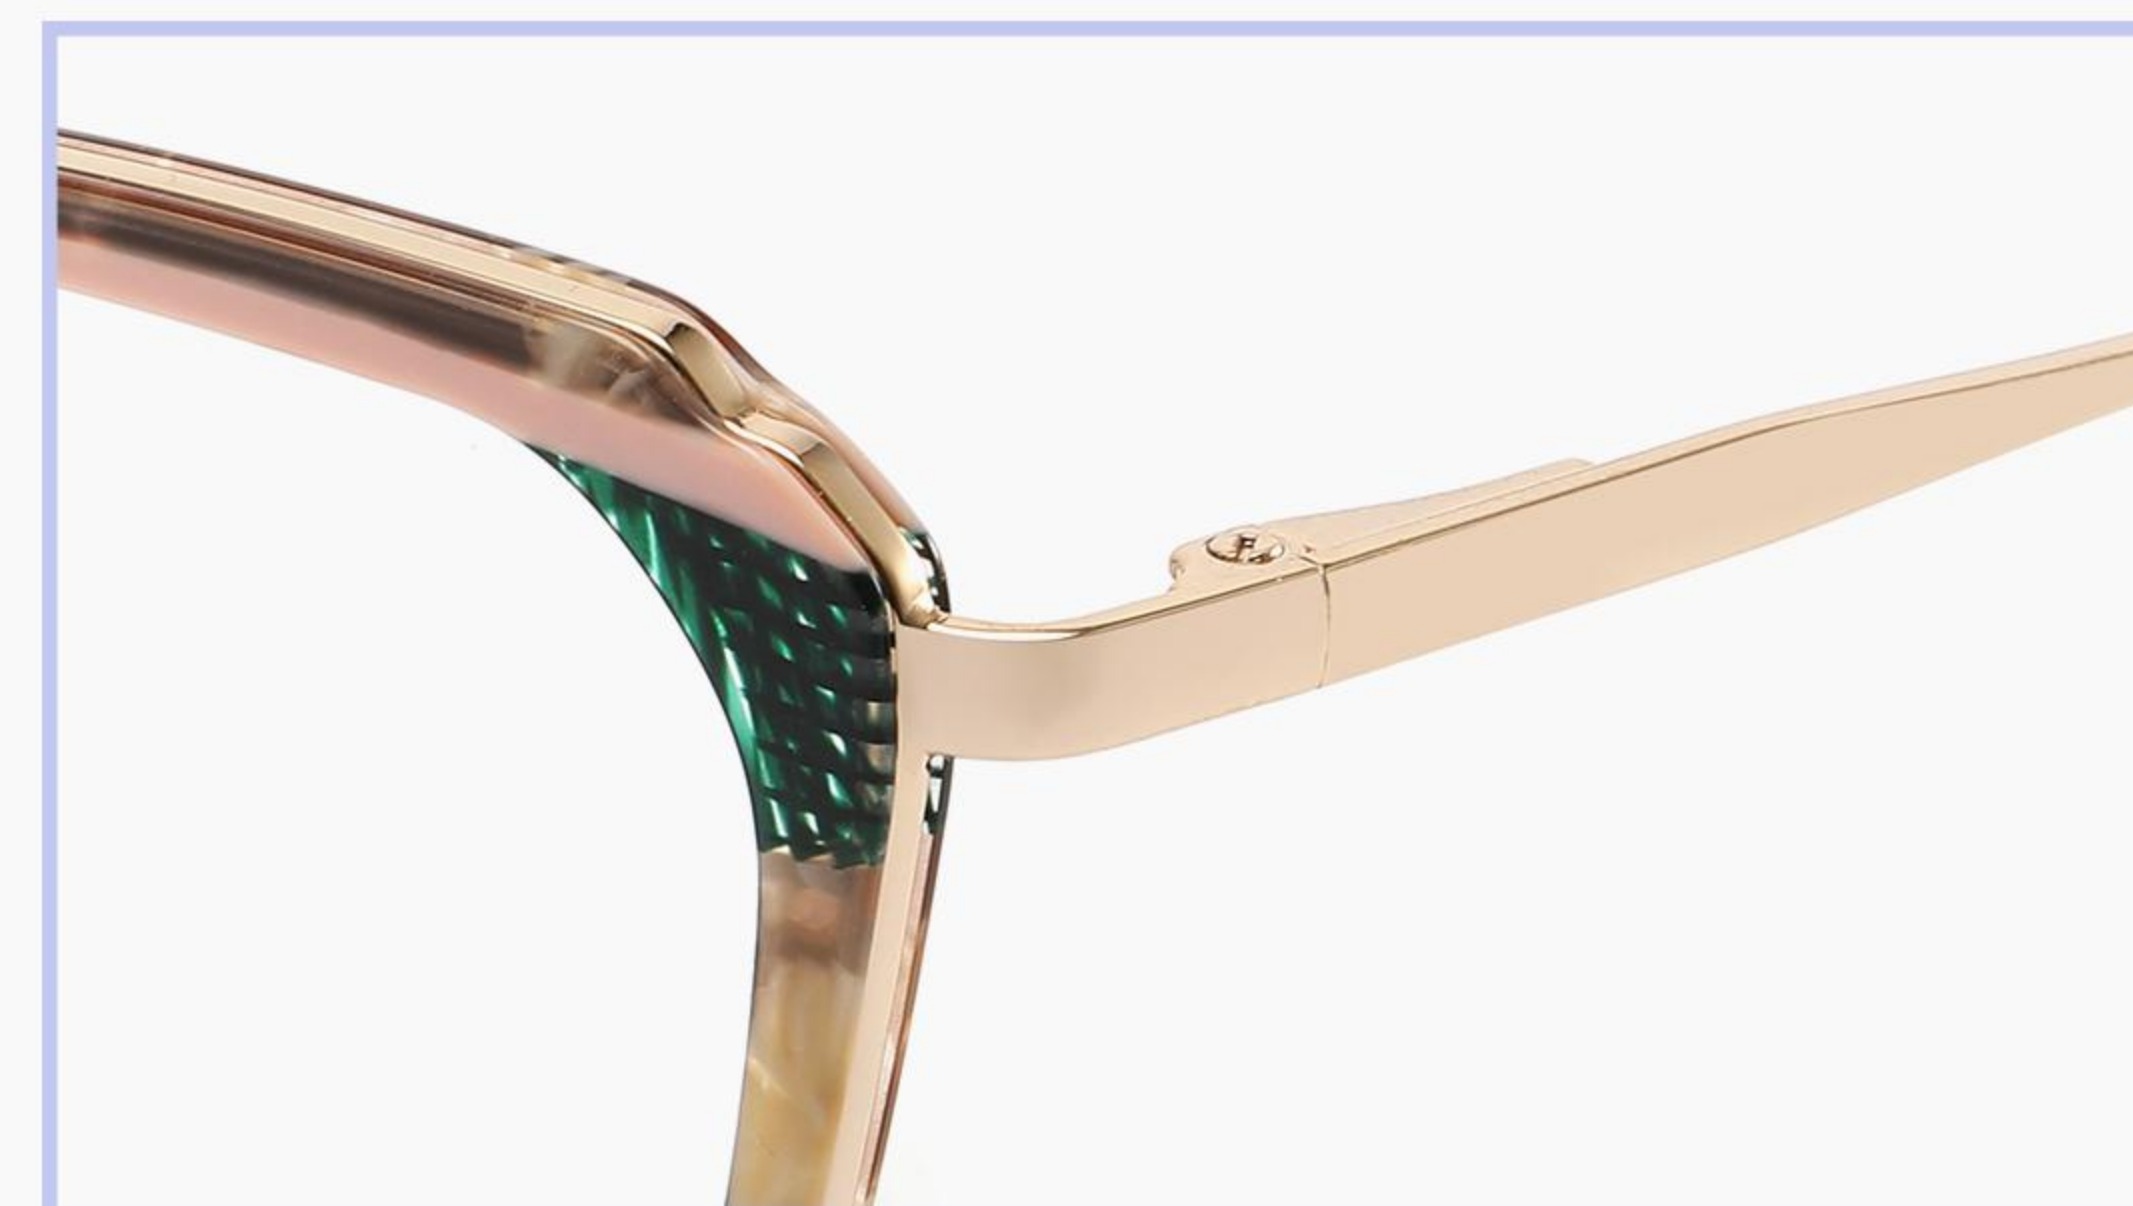

DETAIL DESIGN

EM2034

Size: 53□17-140

Material: ACETATE+Metal

COLOR DISPLAY

C1.Black

C2.Transparent Purple

C3.Red

C4.Transparent Pink

DETAIL DESIGN

EM2036

Size: 54□17-140

Material: ACETATE+Metal

COLOR DISPLAY

C1.Red Pink

C2.Yellow Orange Pink

C3.Red Purple

C4.Beige Brown Pattern

DETAIL DESIGN

EM2037

Size: 54□17-140

Material: ACETATE+Metal

COLOR DISPLAY

C1.Black

C2.Transparent Brown

C3.Transparent Purple

C4.Transparent Pink

DETAIL DESIGN

EM2038

Size: 53□17-140

Material: ACETATE+Metal

COLOR DISPLAY