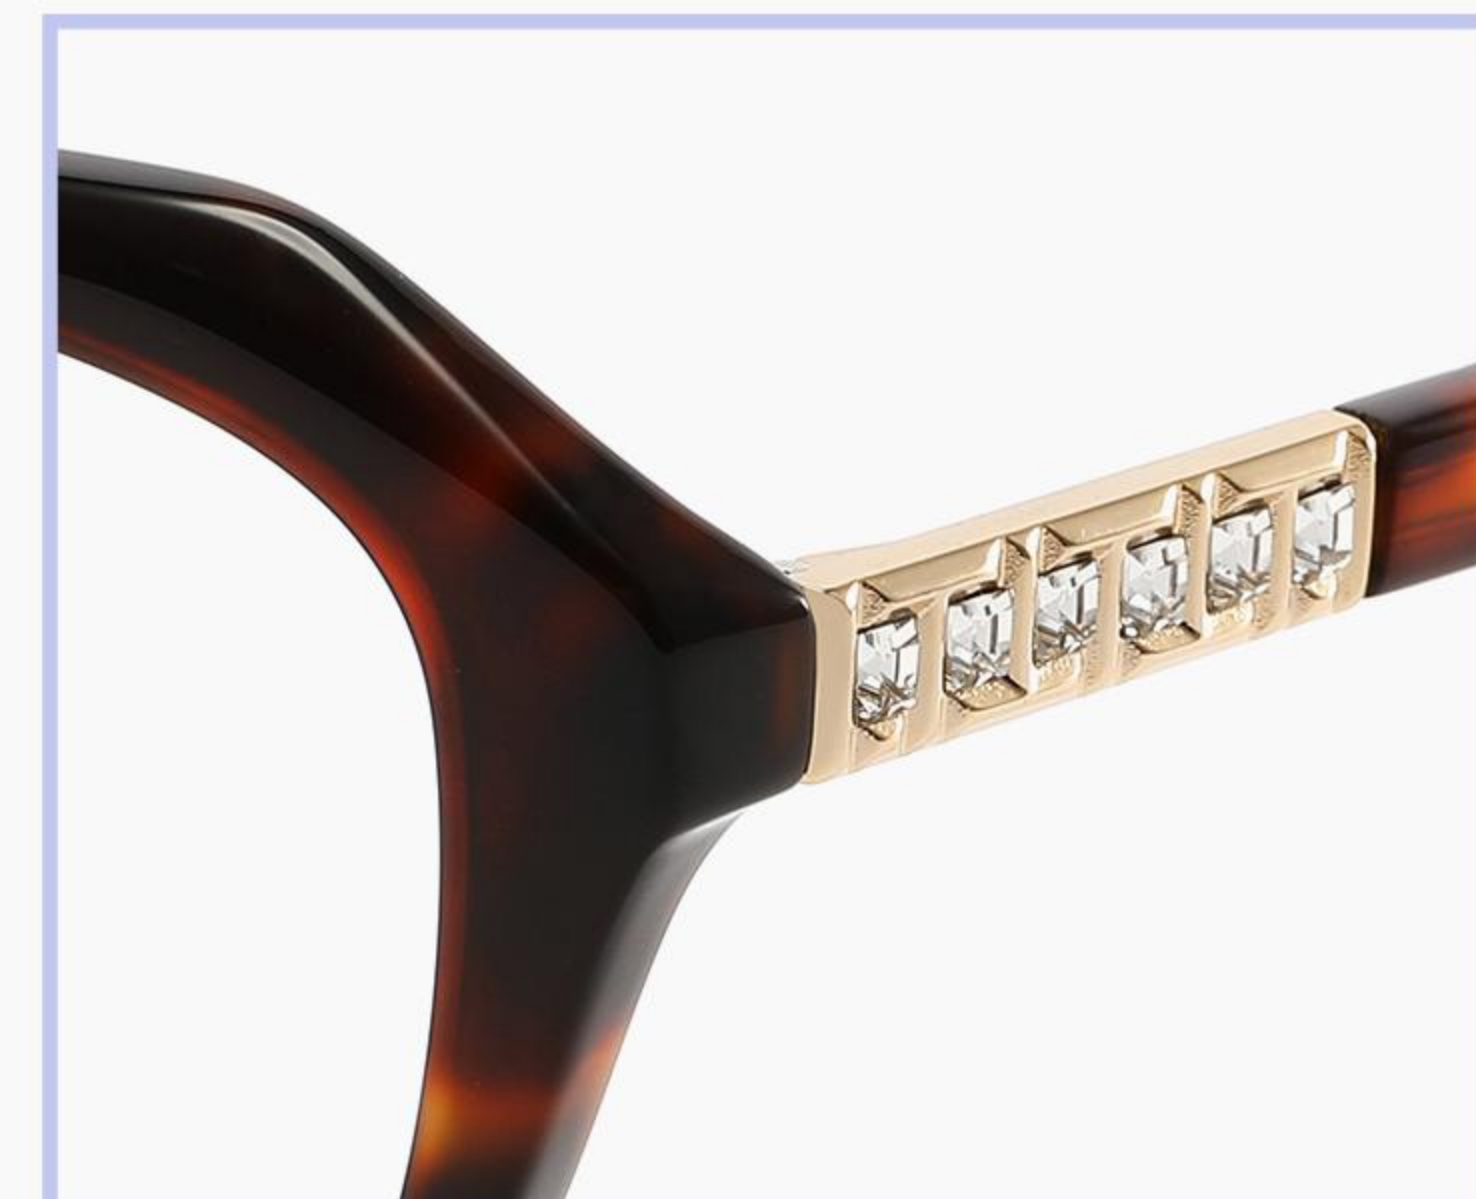

DETAIL DESIGN