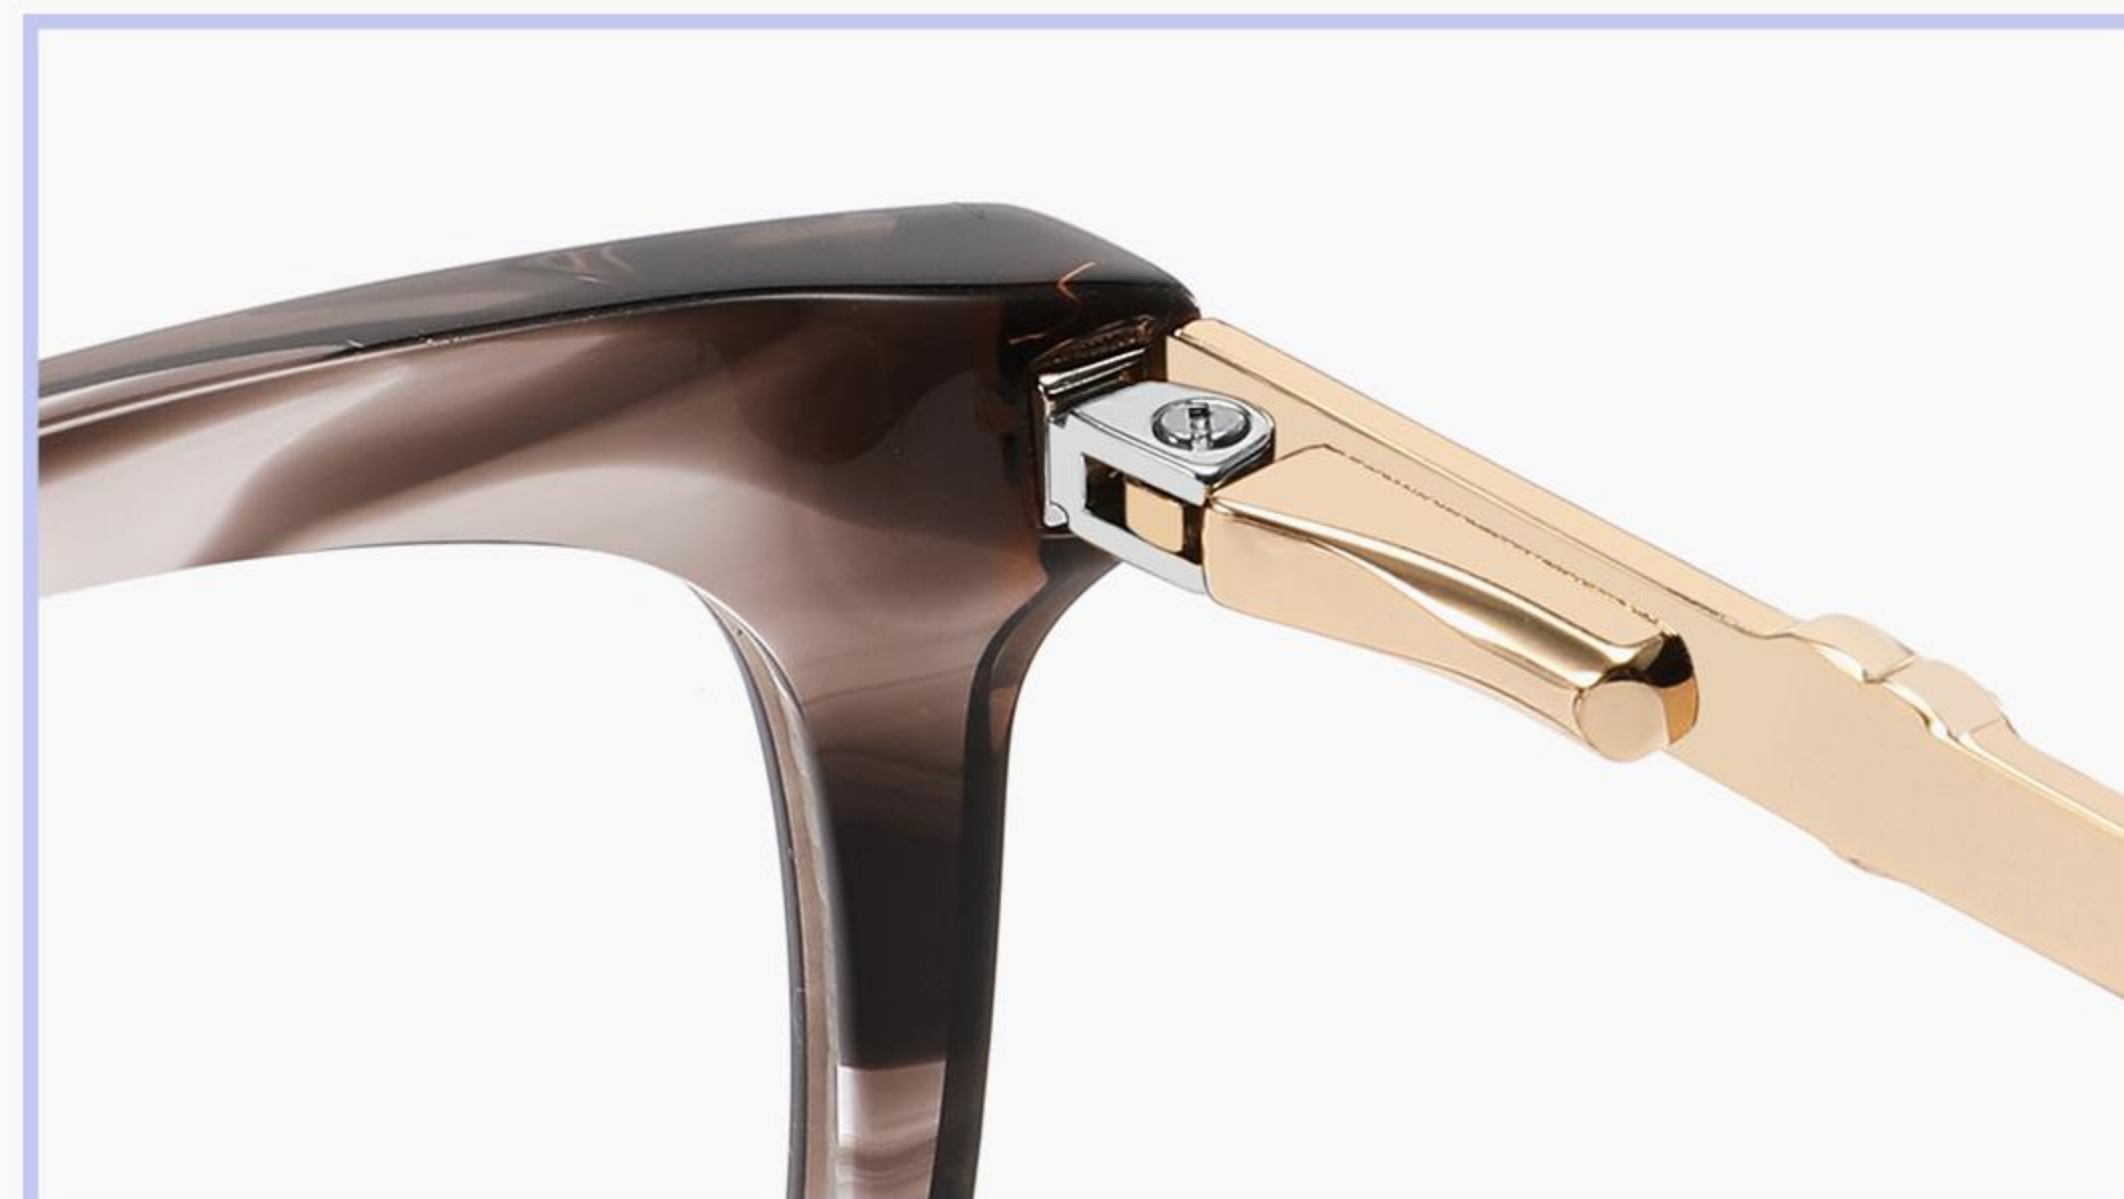

Material: ACETATE

COLOR DISPLAY

C1.Black

C2.Brown Tripe

C3.Pink Purple

C4.Tortoiseshell

DETAIL DESIGN

ES6091