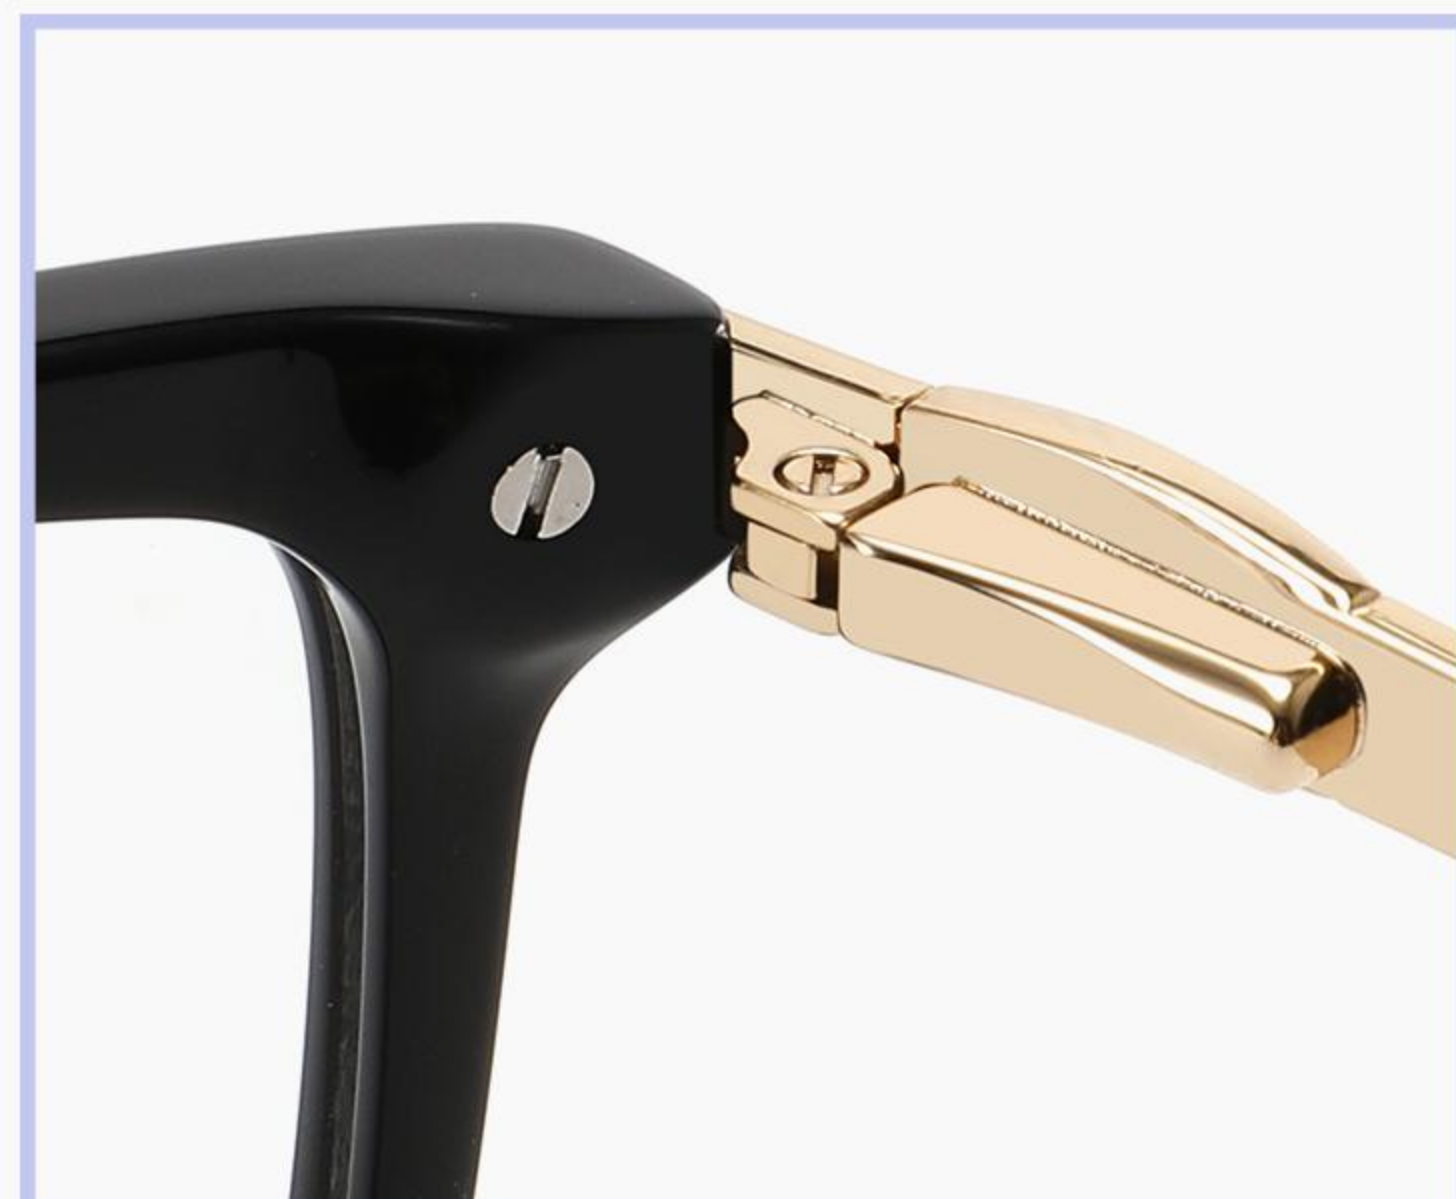

Size: 54□17-140

Material: ACETATE

COLOR DISPLAY

C1.Black

C2.Brown Tortoiseshell

C3.Pink Tortoiseshell

C4.Tortoiseshell

DETAIL DESIGN

ES6094

Size: 54□17-140

Material: ACETATE

COLOR DISPLAY

C1.Black

C2.Light Pink

C3.Blue

C4.Tortoiseshell