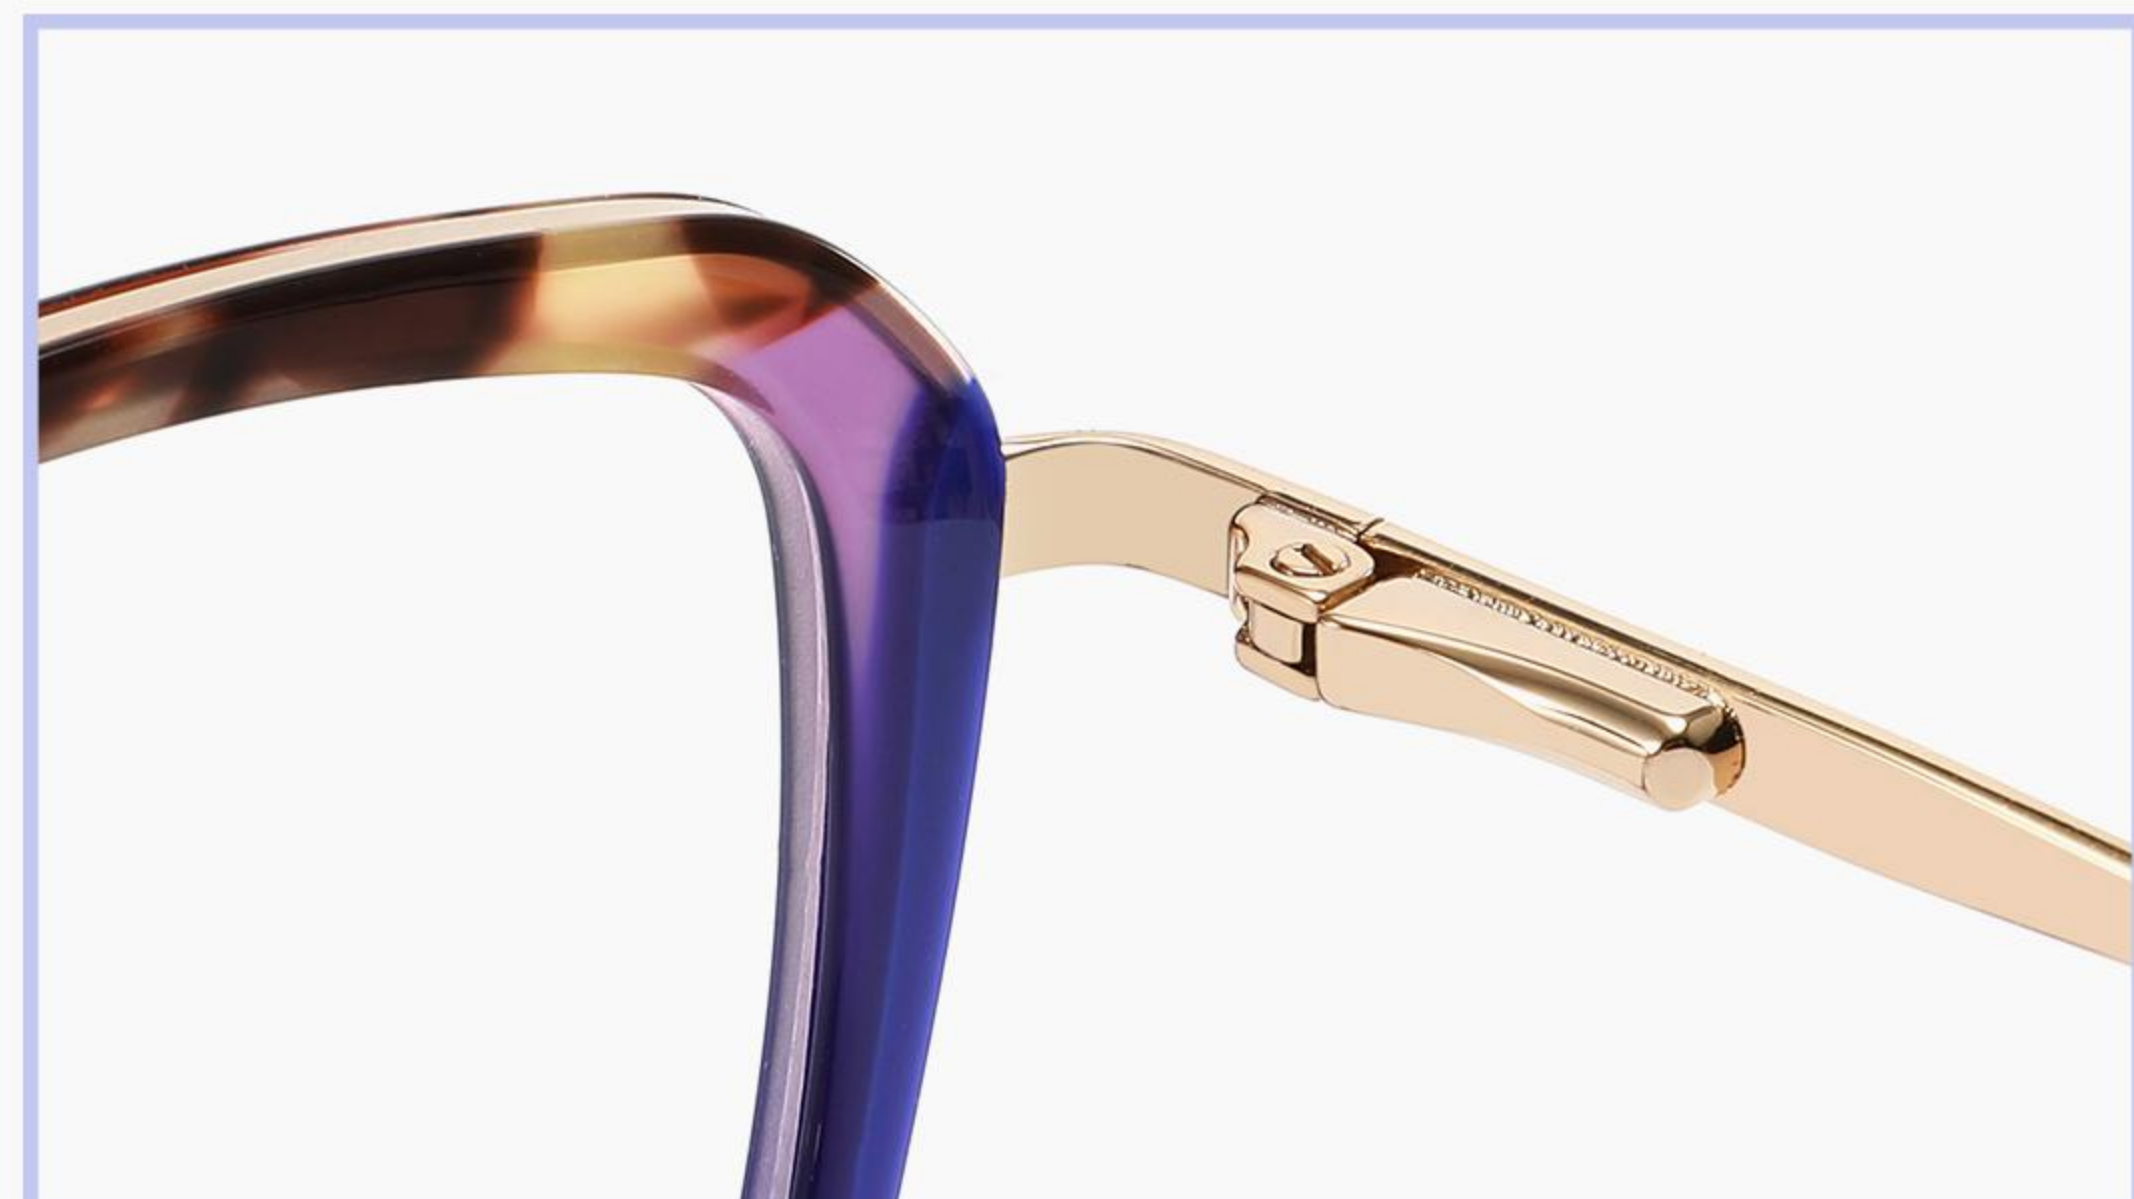

EM2033

Size: 53□18-140

Material: ACETATE+Metal

COLOR DISPLAY

C1.Pink

C2.Purple

C3.Orange Pink

C4.Black

DETAIL DESIGN

EM2034

Size: 53□17-140

Material: ACETATE+Metal

COLOR DISPLAY

C1.Black

C2.Transparent Purple

C3.Red

C4.Transparent Pink

DETAIL DESIGN

EM2036

Size: 54□17-140

Material: ACETATE+Metal

COLOR DISPLAY

C1.Red Pink

C2.Yellow Orange Pink

C3.Red Purple

C4.Beige Brown Pattern

DETAIL DESIGN

EM2037

Size: 54□17-140

Material: ACETATE+Metal

COLOR DISPLAY

C1.Black