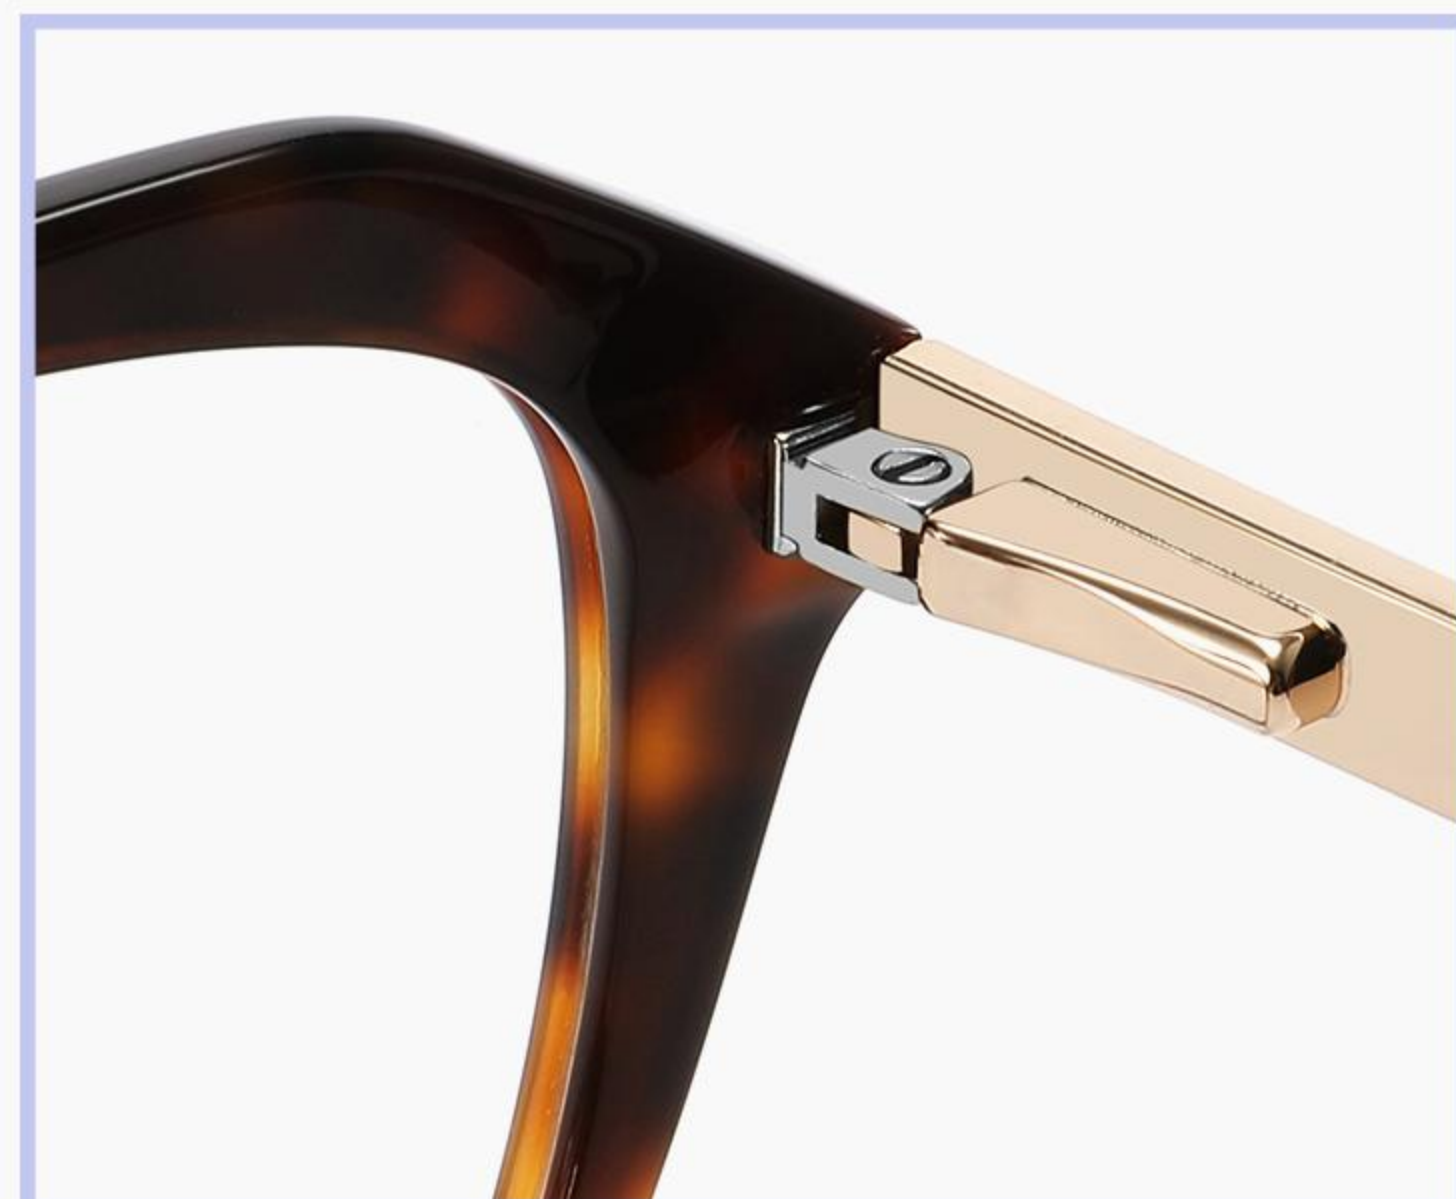

DETAIL DESIGN