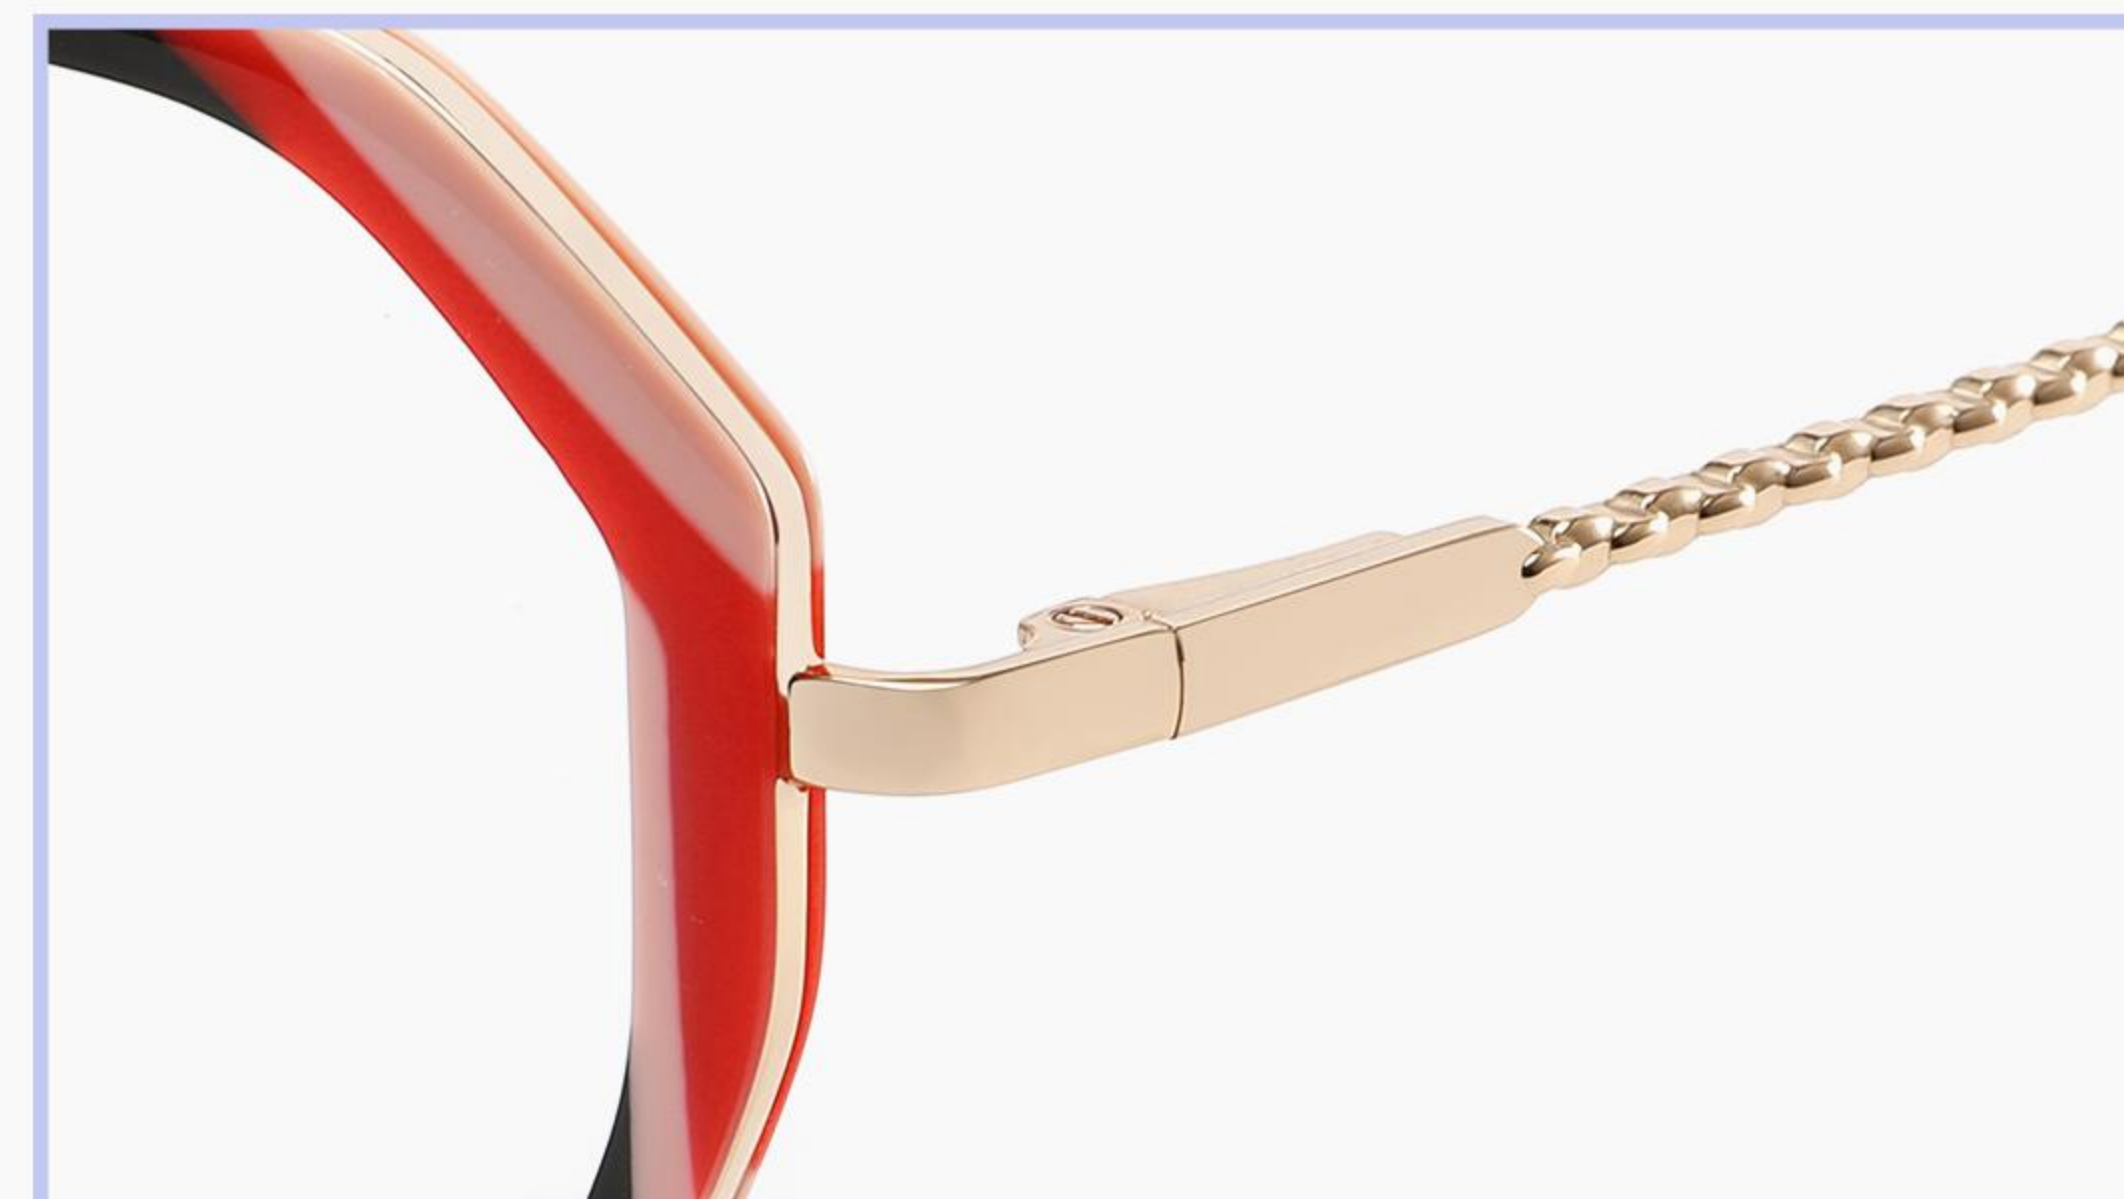

EM2033

Size: 53□18-140

Material: ACETATE+Metal

COLOR DISPLAY

C1.Pink

C2.Purple

C3.Orange Pink

C4.Black

DETAIL DESIGN

EM2034

Size: 53□17-140

Material: ACETATE+Metal

COLOR DISPLAY

C1.Black

C2.Transparent Purple

C3.Red

C4.Transparent Pink

DETAIL DESIGN

EM2036

Size: 54□17-140

Material: ACETATE+Metal

COLOR DISPLAY

C1.Red Pink

C2.Yellow Orange Pink

C3.Red Purple

C4.Beige Brown Pattern

DETAIL DESIGN

EM2037

Size: 54□17-140

Material: ACETATE+Metal

COLOR DISPLAY

C1.Black