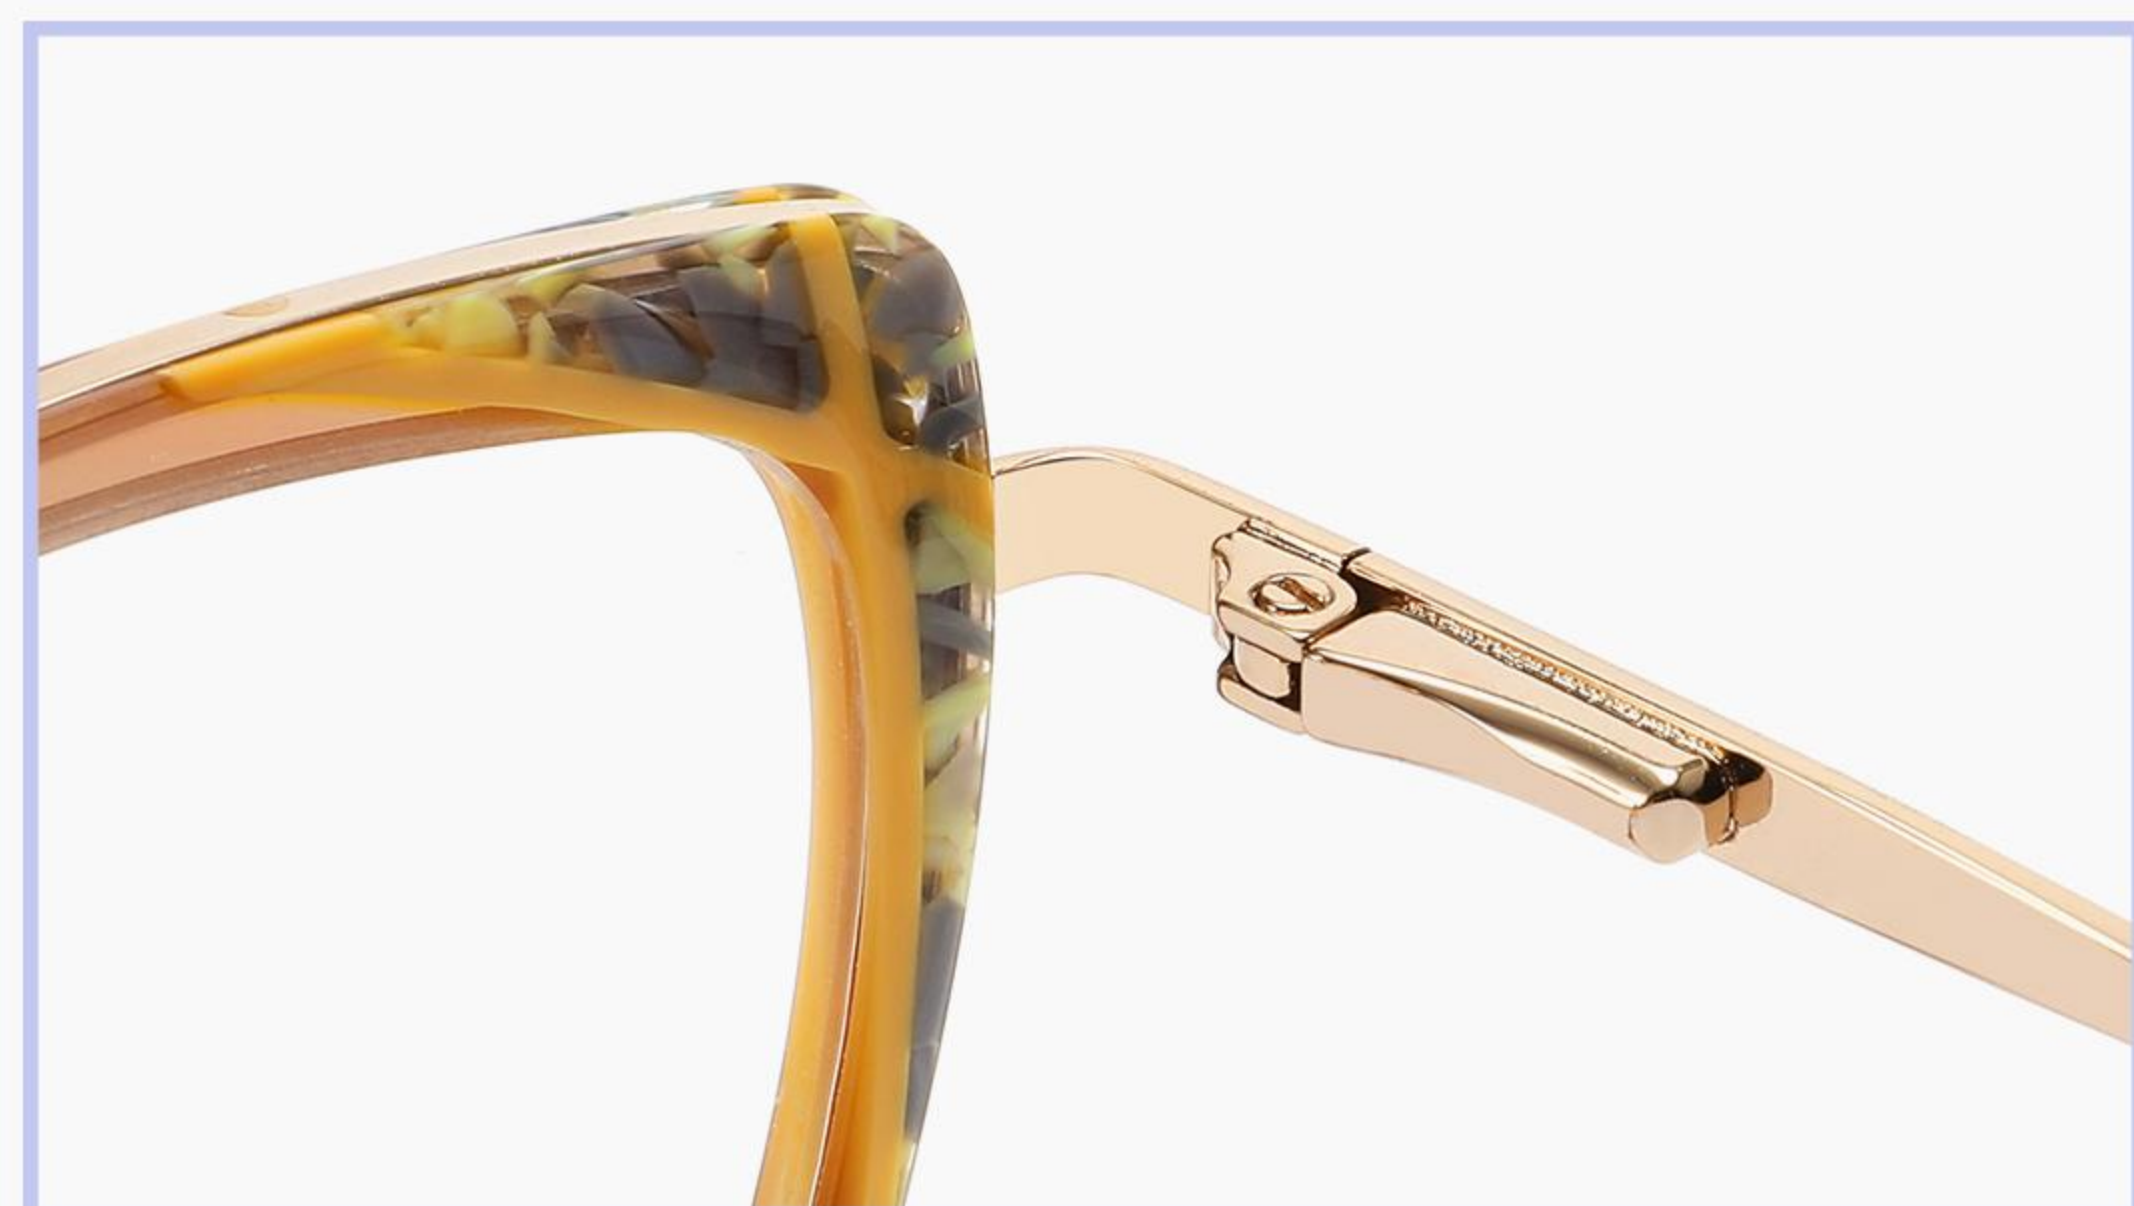

EM2033

Size: 53□18-140

Material: ACETATE+Metal

COLOR DISPLAY

C1.Pink

C2.Purple

C3.Orange Pink

C4.Black

C4.Transparent Pink

DETAIL DESIGN

EM2036

Size: 54□17-140

Material: ACETATE+Metal

COLOR DISPLAY

C1.Red Pink

C2.Yellow Orange Pink

C3.Red Purple

C4.Beige Brown Pattern

DETAIL DESIGN

EM2037

Size: 54□17-140

Material: ACETATE+Metal

COLOR DISPLAY

C1.Black

C2.Transparent Brown

C3.Transparent Purple

C4.Transparent Pink

DETAIL DESIGN

EM2038

Size: 53□17-140

Material: ACETATE+Metal

COLOR DISPLAY