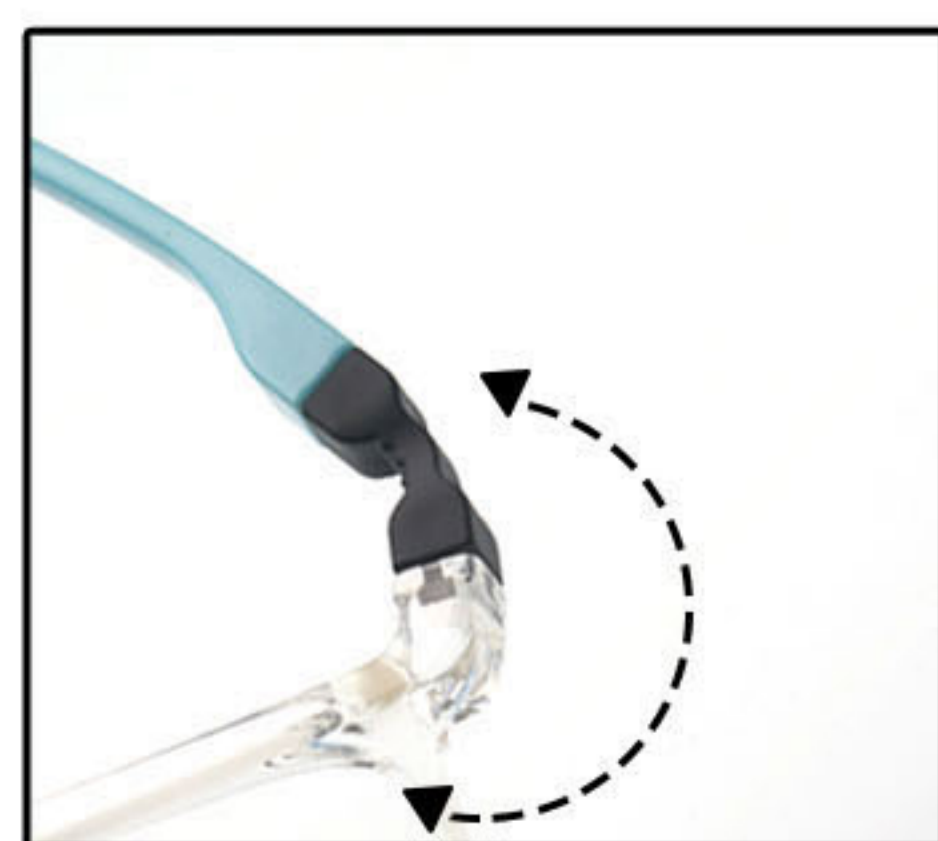

Elastic elbow does not pinch the face

Foot end is adjustable

Antiskid rope one with one or one with tow

PARAMETER SHOW

FASHION EYEWEAR

Model: L72002

Lens: TR

Weight: 14.5g

Frame: TR+silica gel

COLOR CHOICE

FASHION EYEWEAR

c1 all black

c2 greenish gray

c3 laurel

c4 wathet

c5 pink

c6 white/black

c7 white/grey

c8 purple

Elastic elbow does not pinch the face

Foot end is adjustable

Antiskid rope one with one or one with tow

PARAMETER SHOW

FASHION EYEWEAR

Foot end is adjustable

Antiskid rope one with one or one with tow

PARAMETER SHOW

FASHION EYEWEAR

Model: L72004

Lens: TR

Weight: 14.5g

Frame: TR+silica gel