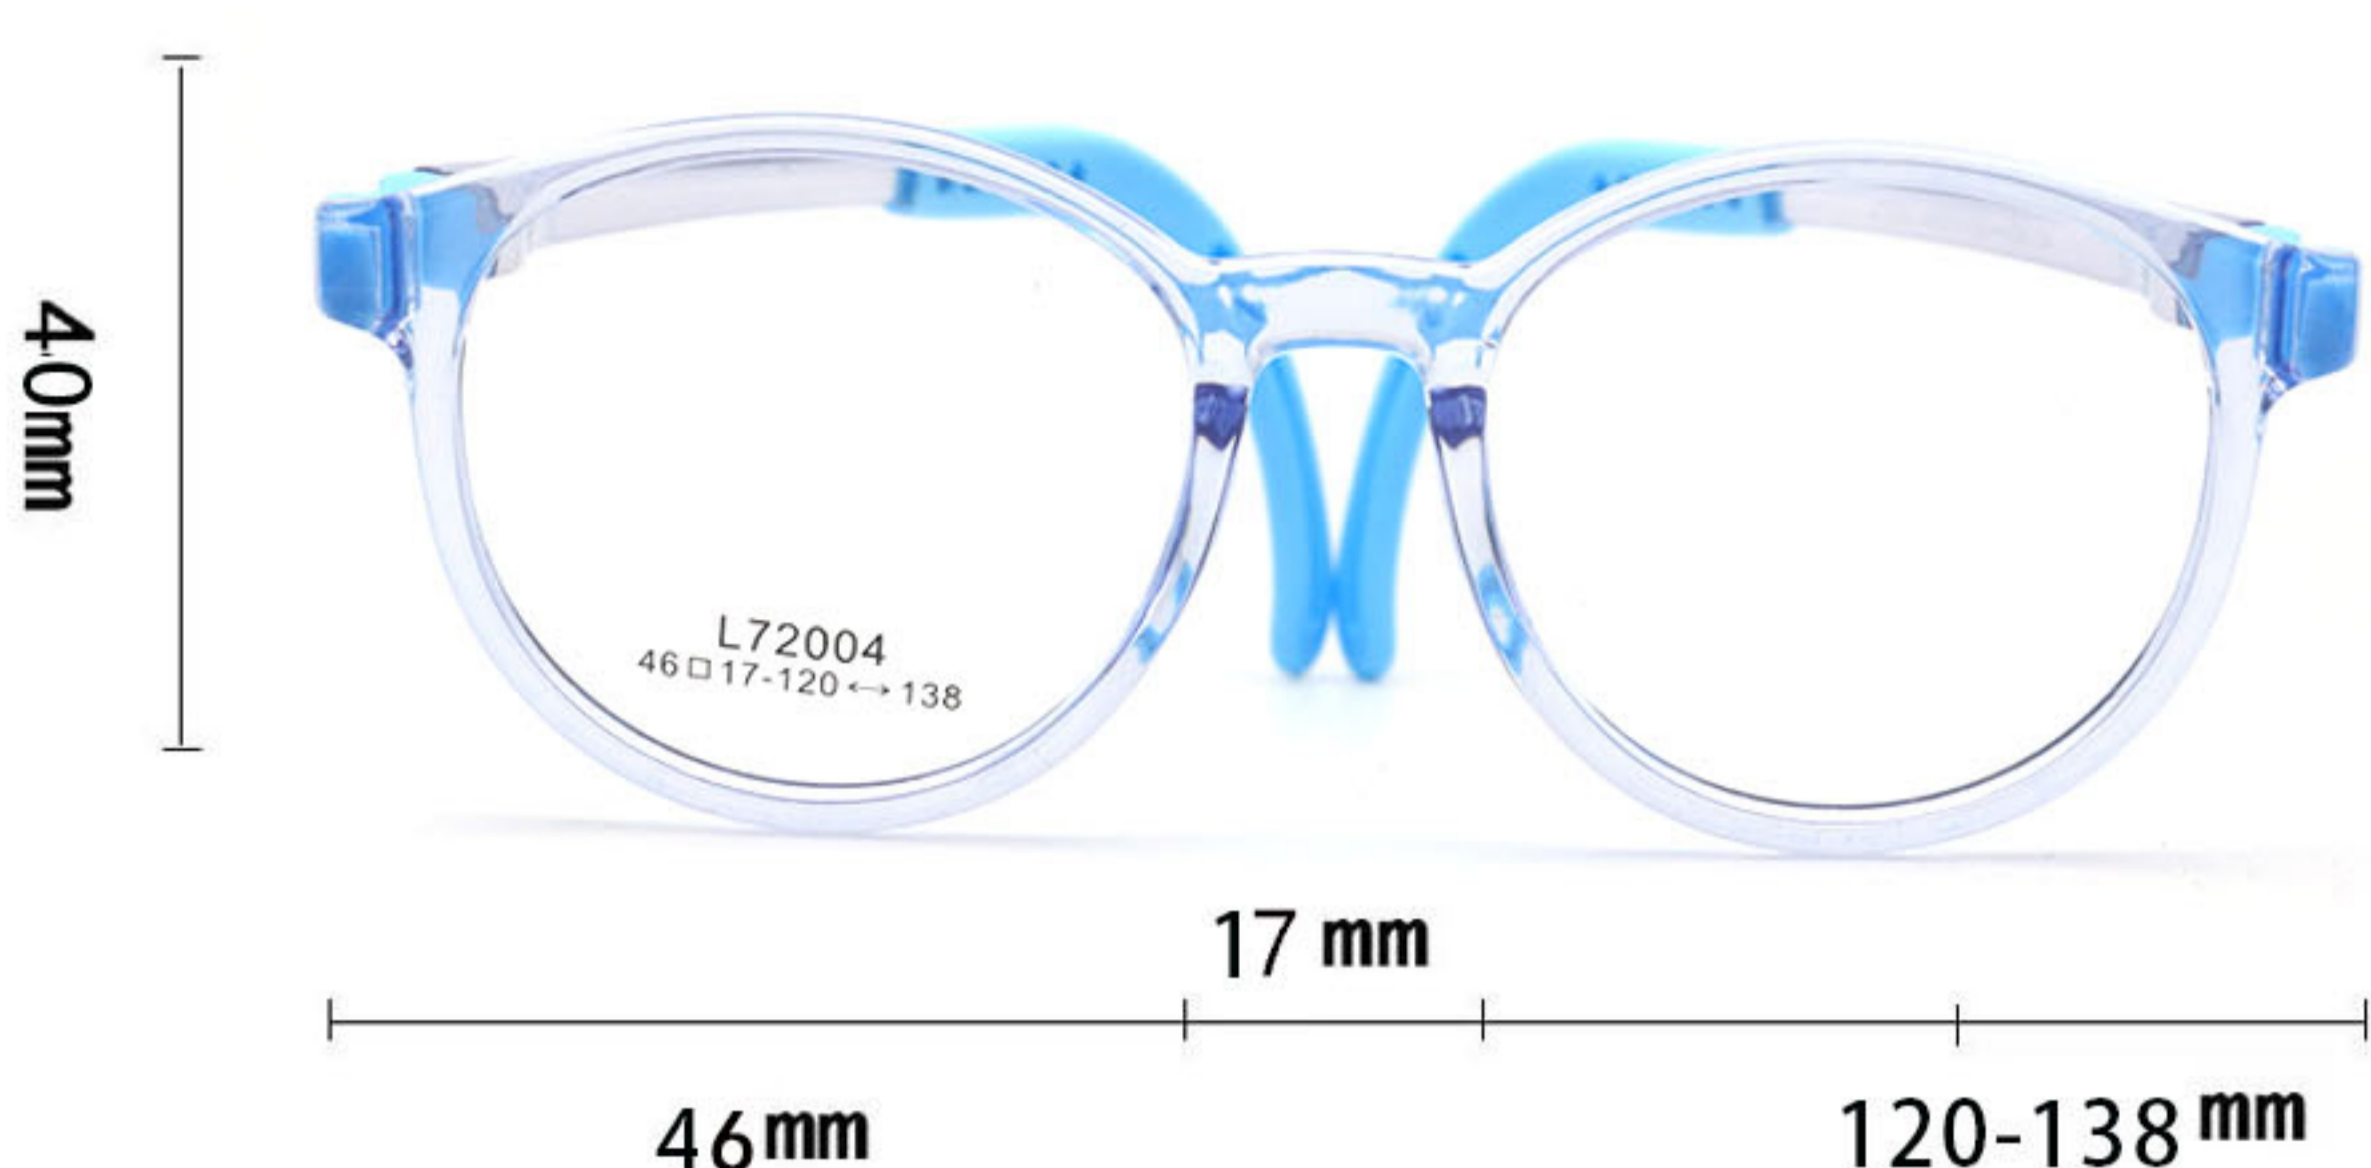

PARAMETER SHOW

FASHION EYEWEAR

Model: L72001

Lens: TR

Weight: 14.5g

Frame: TR+silica gel

COLOR CHOICE

FASHION EYEWEAR

Elastic elbow does not pinch the face

Foot end is adjustable

Antiskid rope one with one or one with tow

PARAMETER SHOW

FASHION EYEWEAR

Model: L72002

Lens: TR

Weight: 14.5g

40mm

Model: L72003

Lens: TR

Weight: 14.5g

Frame: TR+silica gel

COLOR CHOICE

FASHION EYEWEAR

c1 all black

Foot end is adjustable

Antiskid rope one with one or one with tow

PARAMETER SHOW

FASHION EYEWEAR

Model: L72004

Lens: TR

Weight: 14.5g

Frame: TR+silica gel