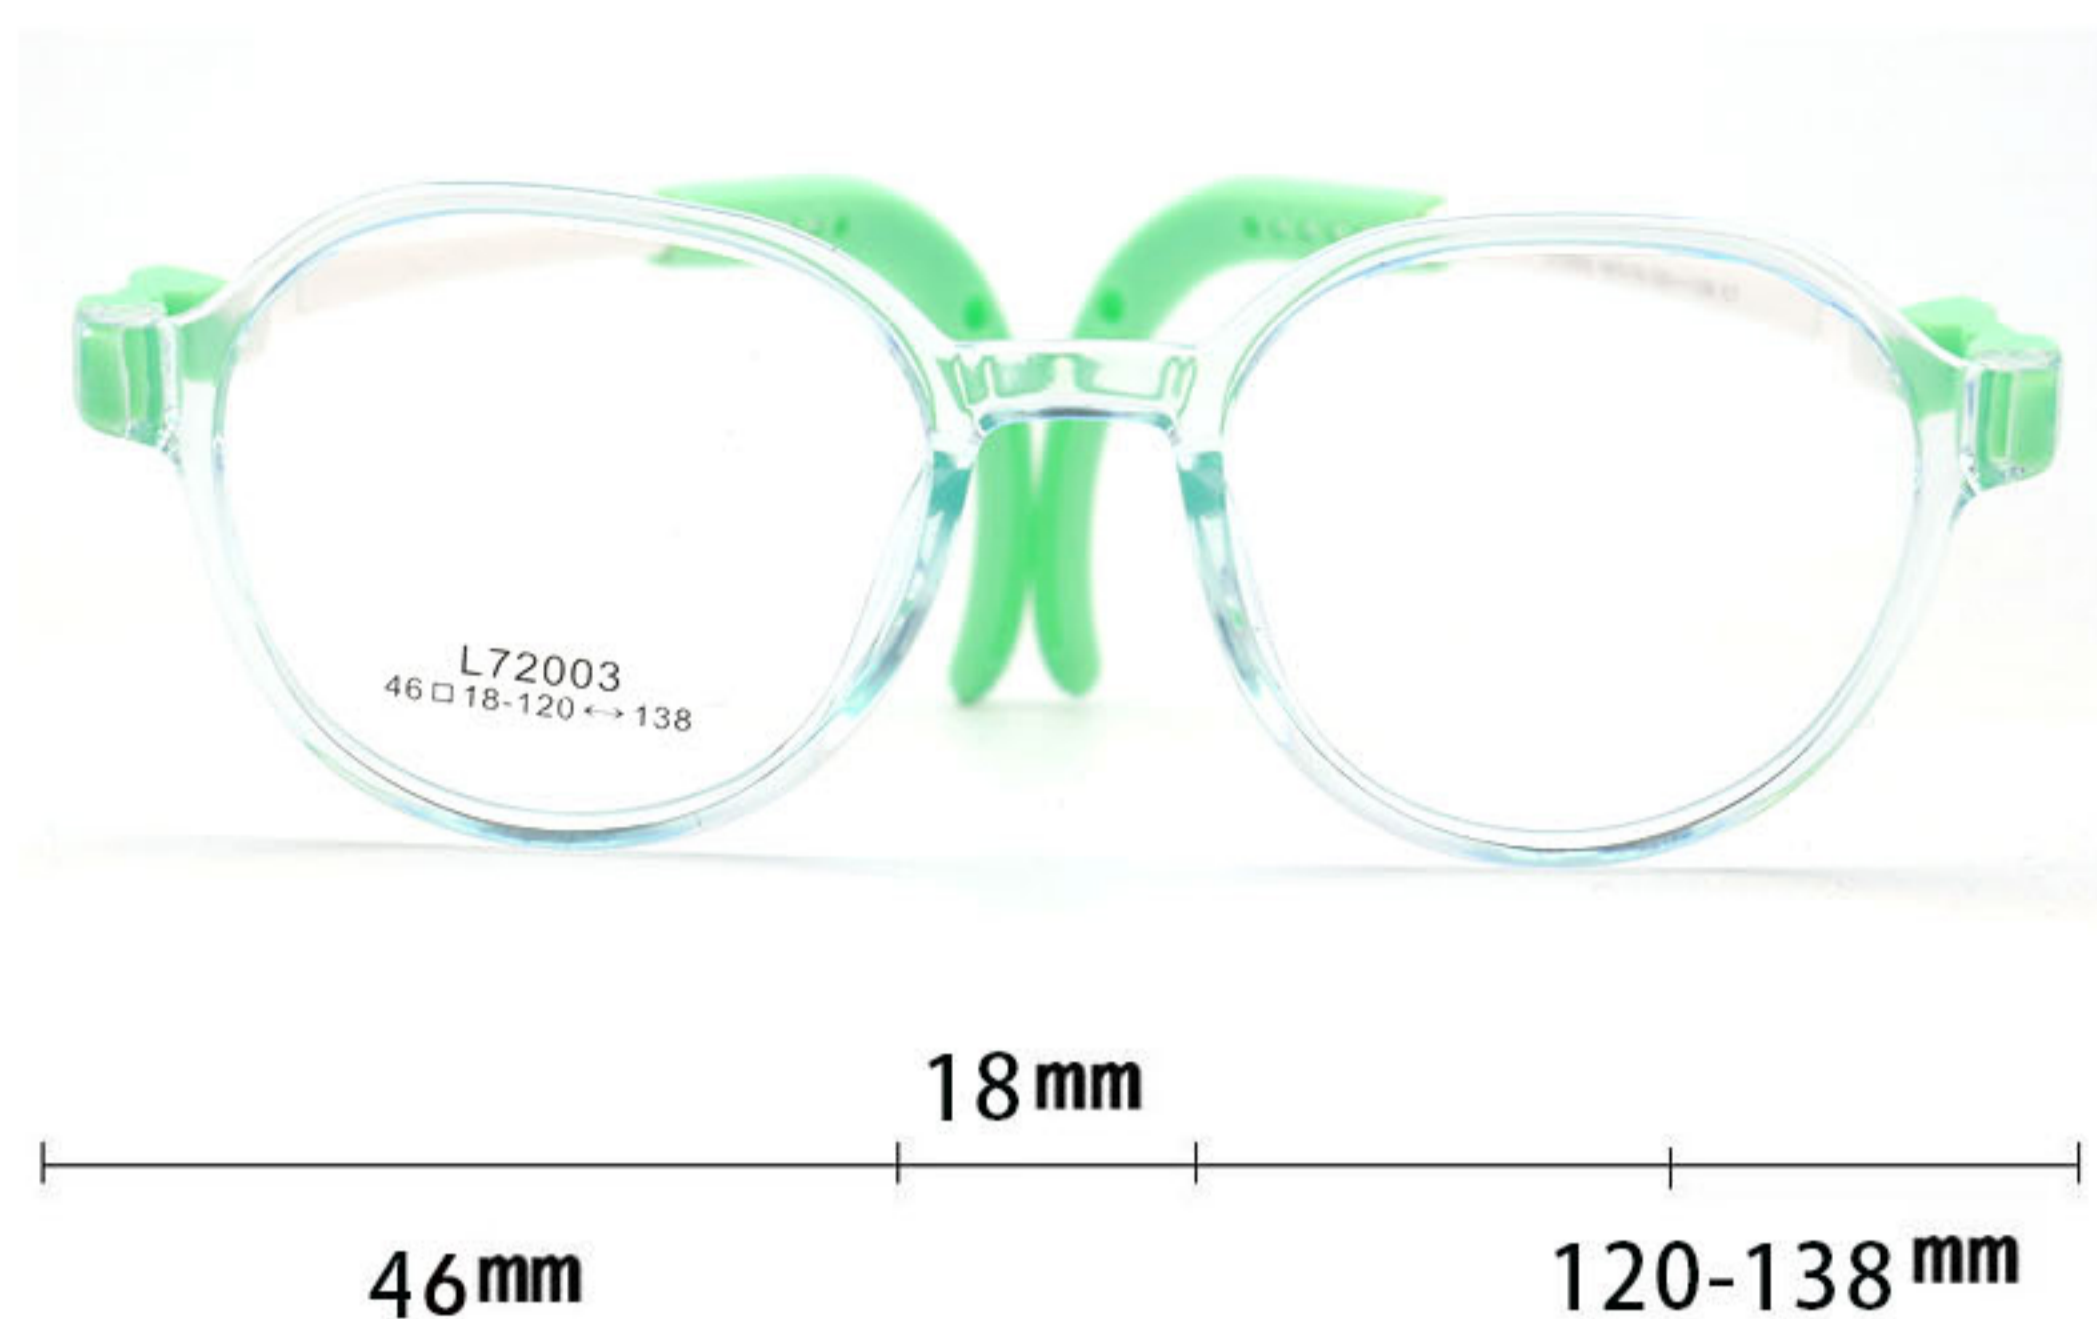

PARAMETER SHOW

FASHION EYEWEAR

40mm

Model: L72003

Lens: TR

Weight: 14.5g

Frame: TR+silica gel