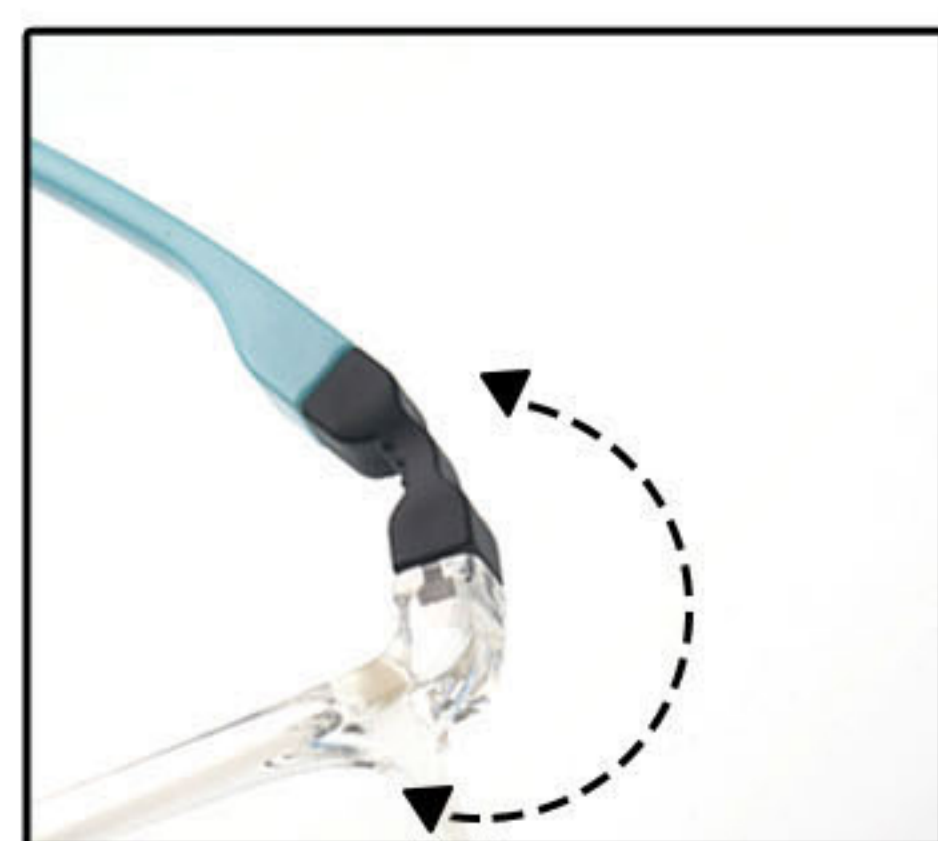

Foot end is adjustable

Antiskid rope one with one or one with tow

PARAMETER SHOW

FASHION EYEWEAR

Model: L72004

Lens: TR

Weight: 14.5g

Frame: TR+silica gel

c7 white/green

c8 purple

Elastic elbow does not pinch the face

Foot end is adjustable

Antiskid rope one with one or one with tow

PARAMETER SHOW

FASHION EYEWEAR

Model: L72005