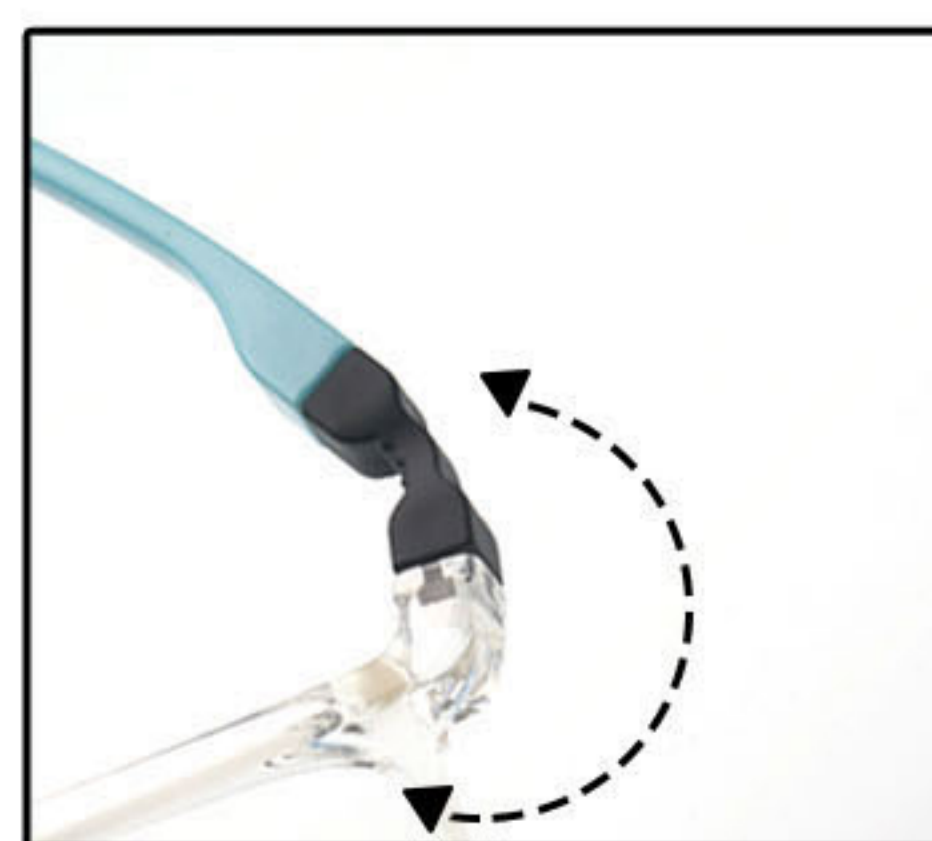

Foot end is adjustable

Antiskid rope one with one or one with tow

PARAMETER SHOW

FASHION EYEWEAR

Model: L72012

Lens: TR

Weight: 14.5g

Frame: TR+silica gel

COLOR CHOICE

FASHION EYEWEAR

c1 all black

c2 black/blue

c3 white/gray

c4 wathet

c5 pink

c6 orange/gray

c7 green/blue

c8 purple

Elastic elbow does not pinch the face

Foot end is adjustable

Antiskid rope one with one or one with tow