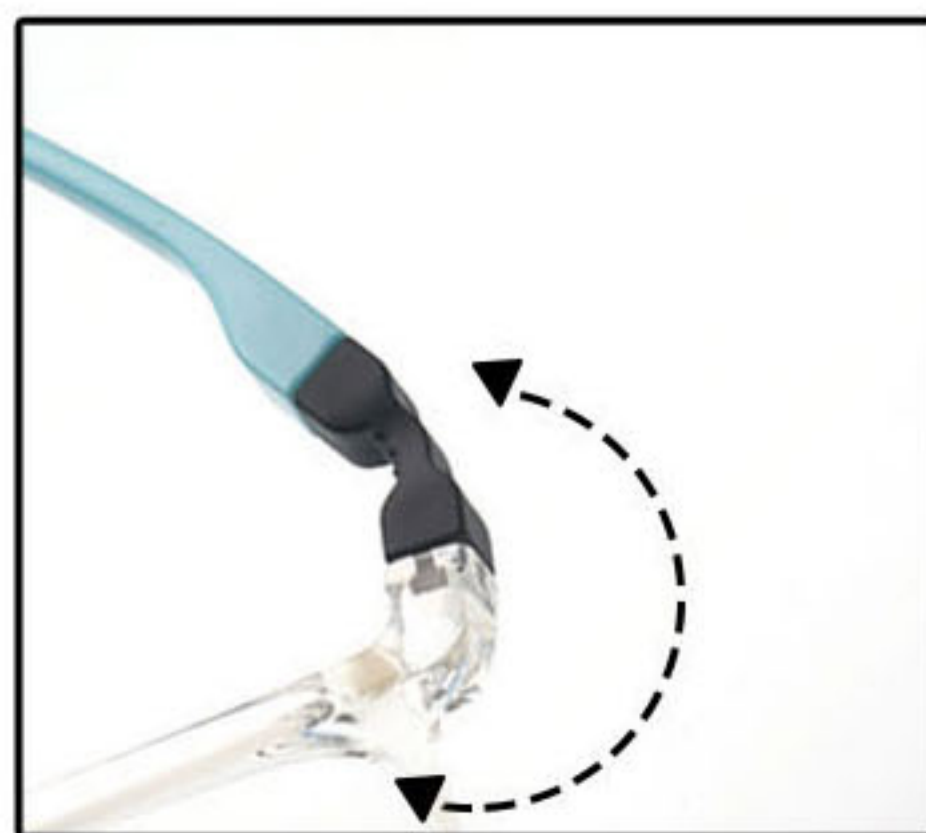

PARAMETER SHOW

FASHION EYEWEAR

Model: L72001

Lens: TR

Weight: 14.5g

Frame: TR+silica gel

COLOR CHOICE

FASHION EYEWEAR

Elastic elbow does not pinch the face

Foot end is adjustable

Antiskid rope one with one or one with tow

PARAMETER SHOW

FASHION EYEWEAR

Model: L72002

Lens: TR

Weight: 14.5g

c6 white/black

c7 white/grey

c8 purple

Elastic elbow does not pinch the face

Foot end is adjustable

Antiskid rope one with one or one with tow

PARAMETER SHOW

FASHION EYEWEAR

Foot end is adjustable

Antiskid rope one with one or one with tow

PARAMETER SHOW

FASHION EYEWEAR

Model: L72004

Lens: TR

Weight: 14.5g

Frame: TR+silica gel