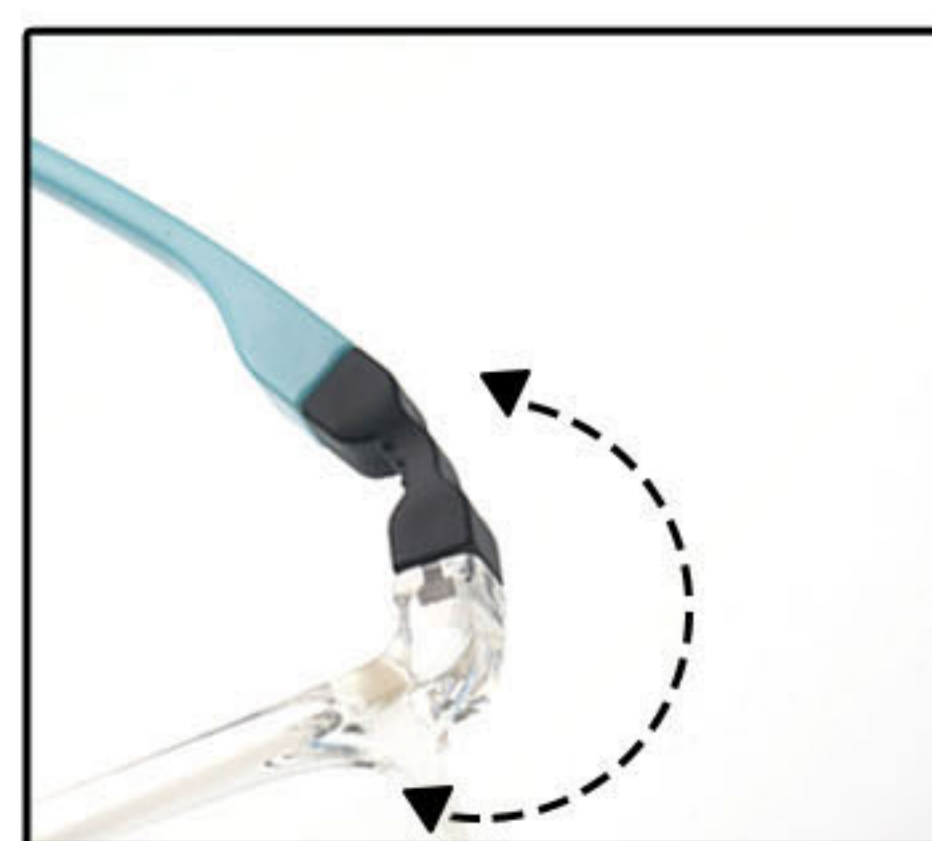

PARAMETER SHOW

FASHION EYEWEAR

Model: L72006

Lens: TR

Weight: 14.5g

Frame: TR+silica gel

COLOR CHOICE

FASHION EYEWEAR

Elastic elbow does not pinch the face

Foot end is adjustable

Antiskid rope one with one or one with tow

PARAMETER SHOW

FASHION EYEWEAR

Model: L72007

Lens: TR

Weight: 14.5g