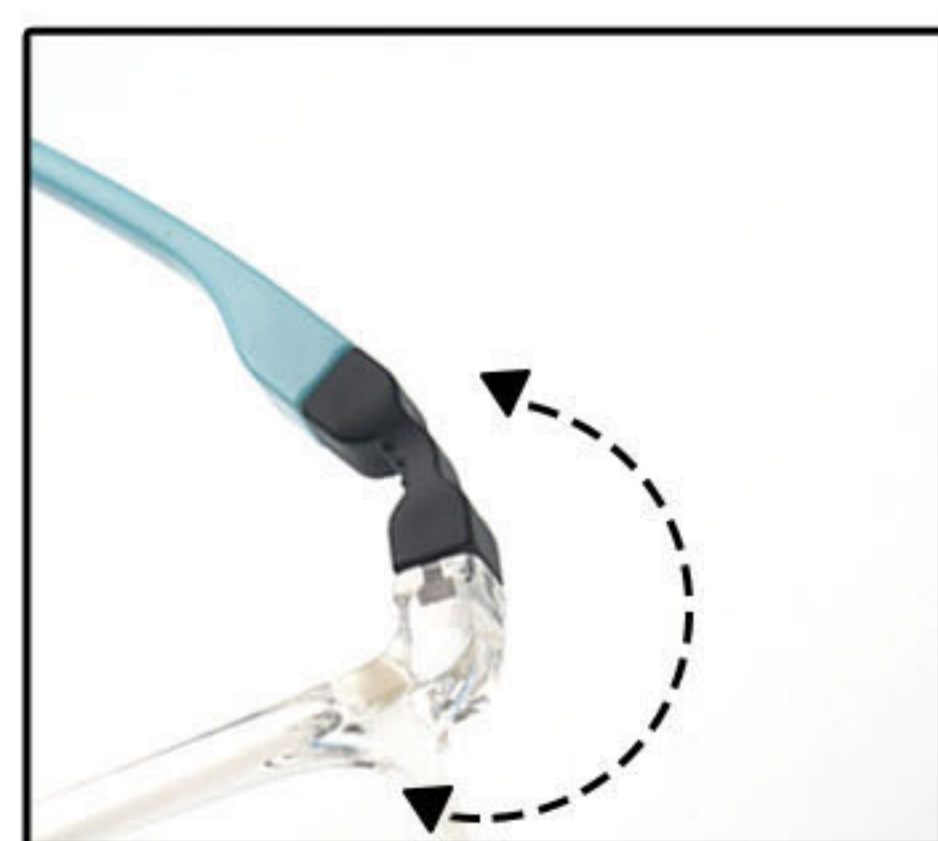

FASHION EYEWEAR

Model: L72011

Lens: TR

Weight: 14.5g

Frame: TR+silica gel

COLOR CHOICE

FASHION EYEWEAR

c1 all black

c2 black/blue

c3 white/gray

c4 wathet

c5 pink

c6 orange/gray

c7 green/blue

c8 purple

Elastic elbow does not pinch the face

Foot end is adjustable

Antiskid rope one with one or one with tow

PARAMETER SHOW

FASHION EYEWEAR

Model: L72012

Lens: TR

Weight: 14.5g

Frame: TR+silica gel