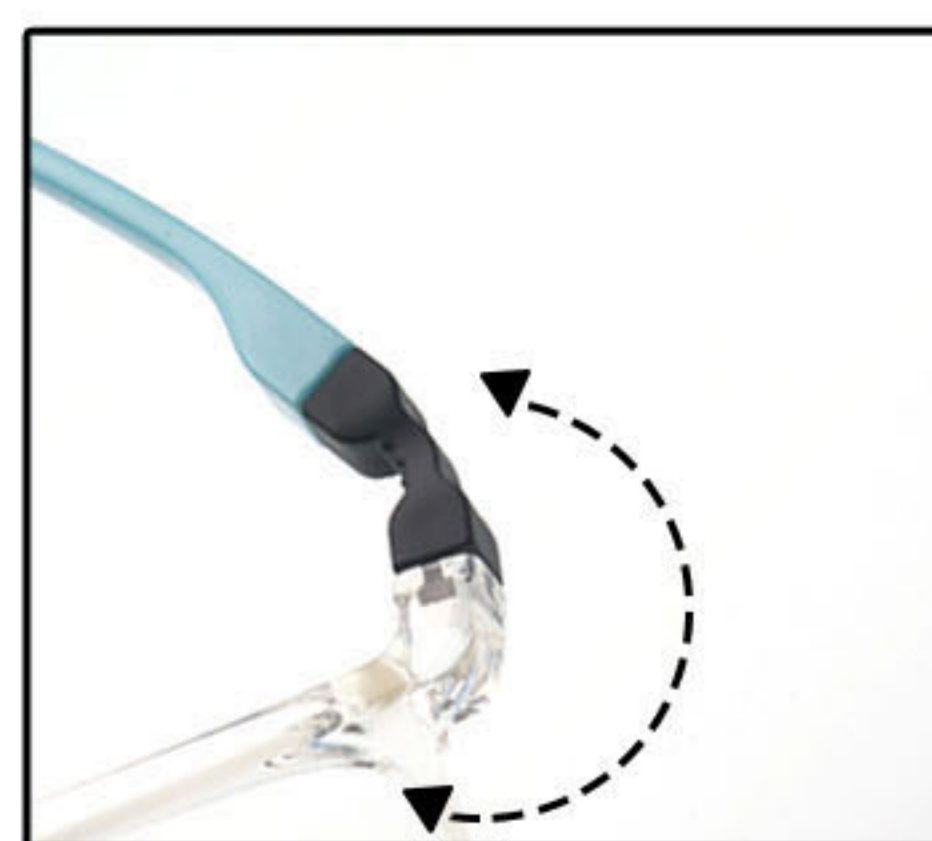

Elastic elbow does not pinch the face

Foot end is adjustable

Antiskid rope one with one or one with tow

PARAMETER SHOW

FASHION EYEWEAR

Model: L72007

Lens: TR

Weight: 14.5g

Frame: TR+silica gel

COLOR CHOICE

FASHION EYEWEAR

c1 all black

c2 black/gray

c3 white/gray

c4 wathet

c5 pink

c6 green/gray

c7 orange/gray

c8 purple

Elastic elbow does not pinch the face

Foot end is adjustable

Antiskid rope one with one or one with tow

PARAMETER SHOW

FASHION EYEWEAR