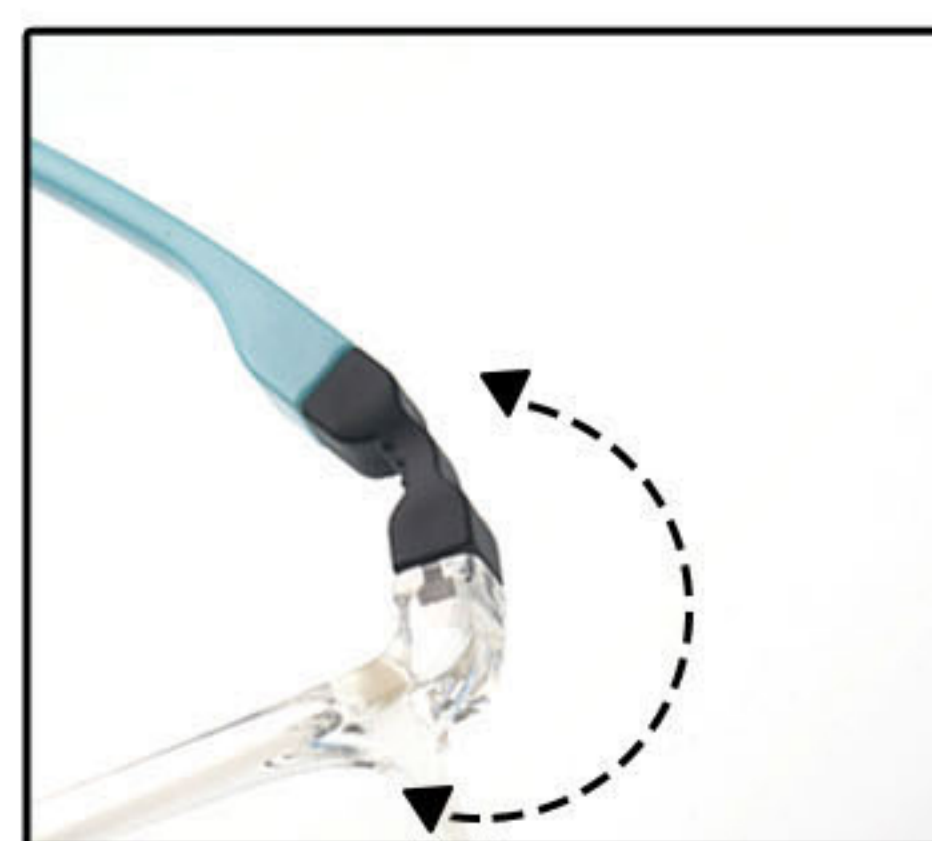

c8 purple

Elastic elbow does not pinch the face

Foot end is adjustable

Antiskid rope one with one or one with tow

PARAMETER SHOW

FASHION EYEWEAR

Model: L72010

Lens: TR

Weight: 14.5g

Frame: TR+silica gel

COLOR CHOICE

FASHION EYEWEAR

c1 all black

c2 black/blue

c3 orange/gray

c4 white/blue

c5 pink

c6 green/blue

c7 white/gray

c8 purple

Elastic elbow does not pinch the face

Foot end is adjustable

Antiskid rope one with one or one with tow

PARAMETER SHOW

FASHION EYEWEAR

Model: L72011

Lens: TR

Weight: 14.5g

Frame: TR+silica gel

COLOR CHOICE

FASHION EYEWEAR

c1 all black