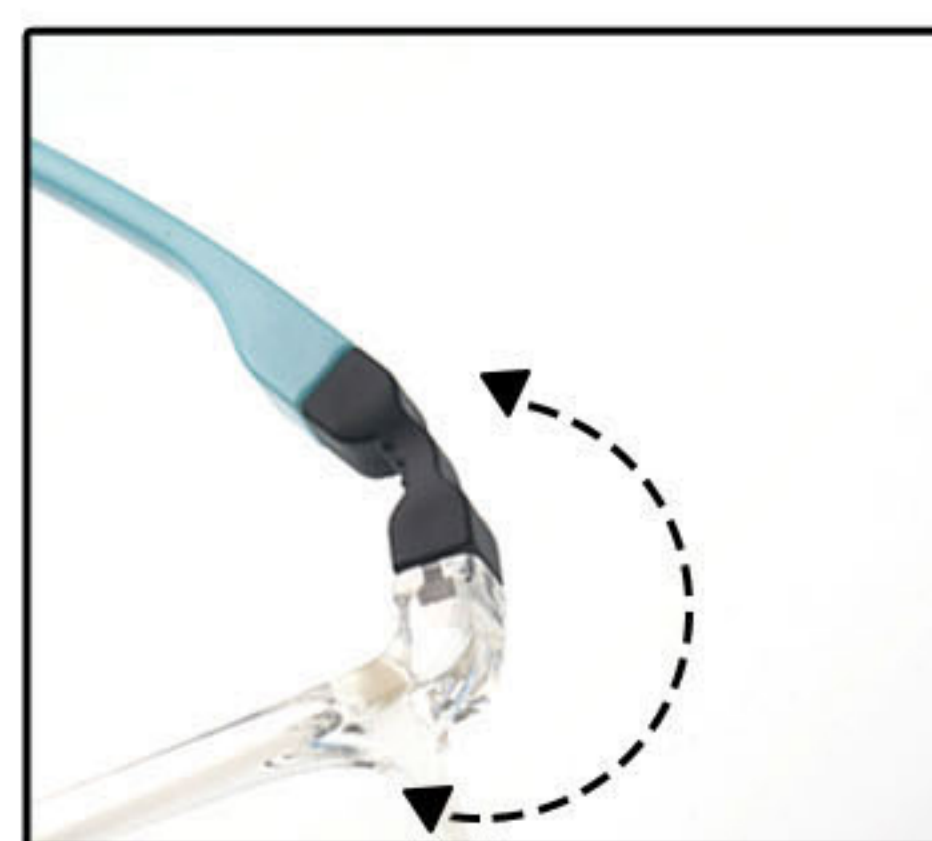

c4 wathet

c5 pink

c6 green/black

c7 white/green

c8 purple

Elastic elbow does not pinch the face

Foot end is adjustable

Antiskid rope one with one or one with tow

PARAMETER SHOW

FASHION EYEWEAR

Model: L72006

Lens: TR

Weight: 14.5g

Frame: TR+silica gel

COLOR CHOICE

FASHION EYEWEAR

Elastic elbow does not pinch the face

Foot end is adjustable

Antiskid rope one with one or one with tow

PARAMETER SHOW

FASHION EYEWEAR

Model: L72007

Lens: TR

Weight: 14.5g