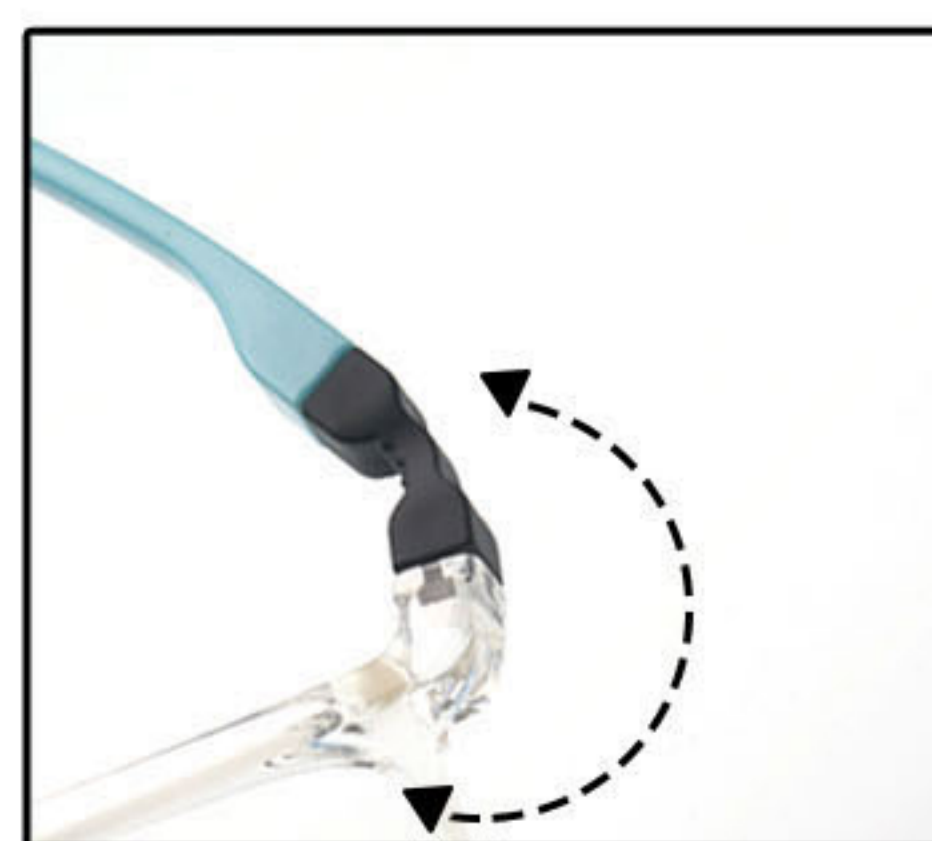

Antiskid rope one with one or one with tow

PARAMETER SHOW

FASHION EYEWEAR

Model: L72009

Lens: TR

Weight: 14.5g

Frame: TR+silica gel

COLOR CHOICE

FASHION EYEWEAR

c1 all black

c2 black/blue

c3 white/gray

c4 wathet

c5 pink

c6 green/blue

c7 orange/gray

c8 purple

Elastic elbow does not pinch the face

Foot end is adjustable

Antiskid rope one with one or one with tow

PARAMETER SHOW

FASHION EYEWEAR

Model: L72010

Lens: TR