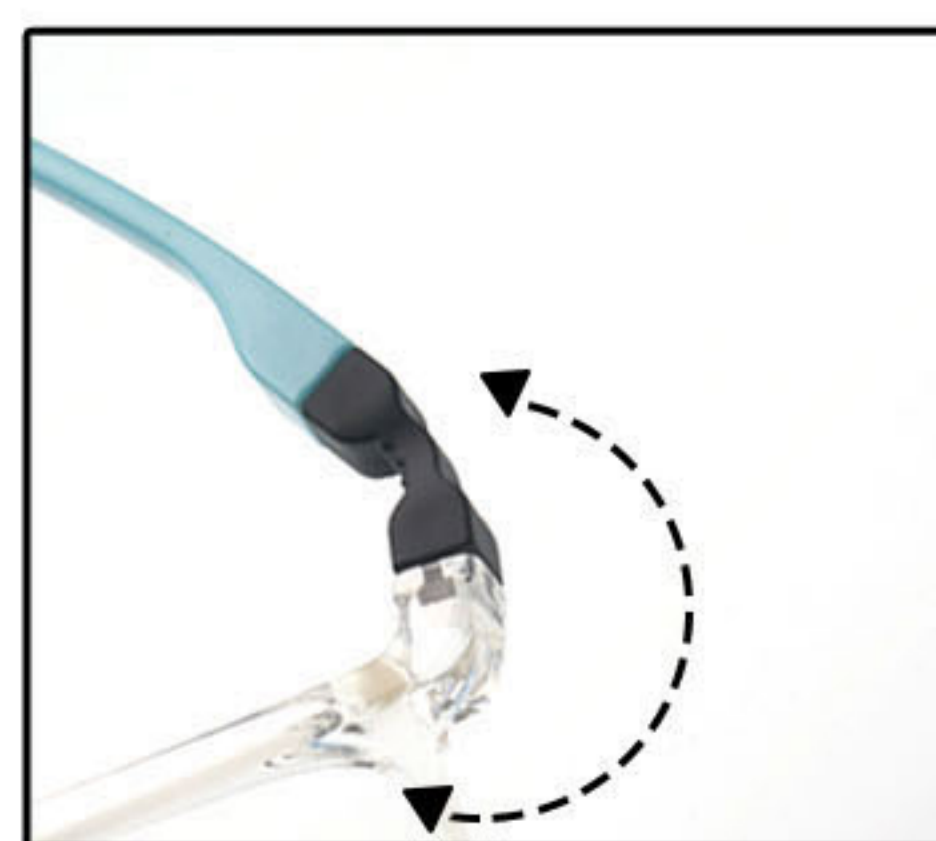

Elastic elbow does not pinch the face