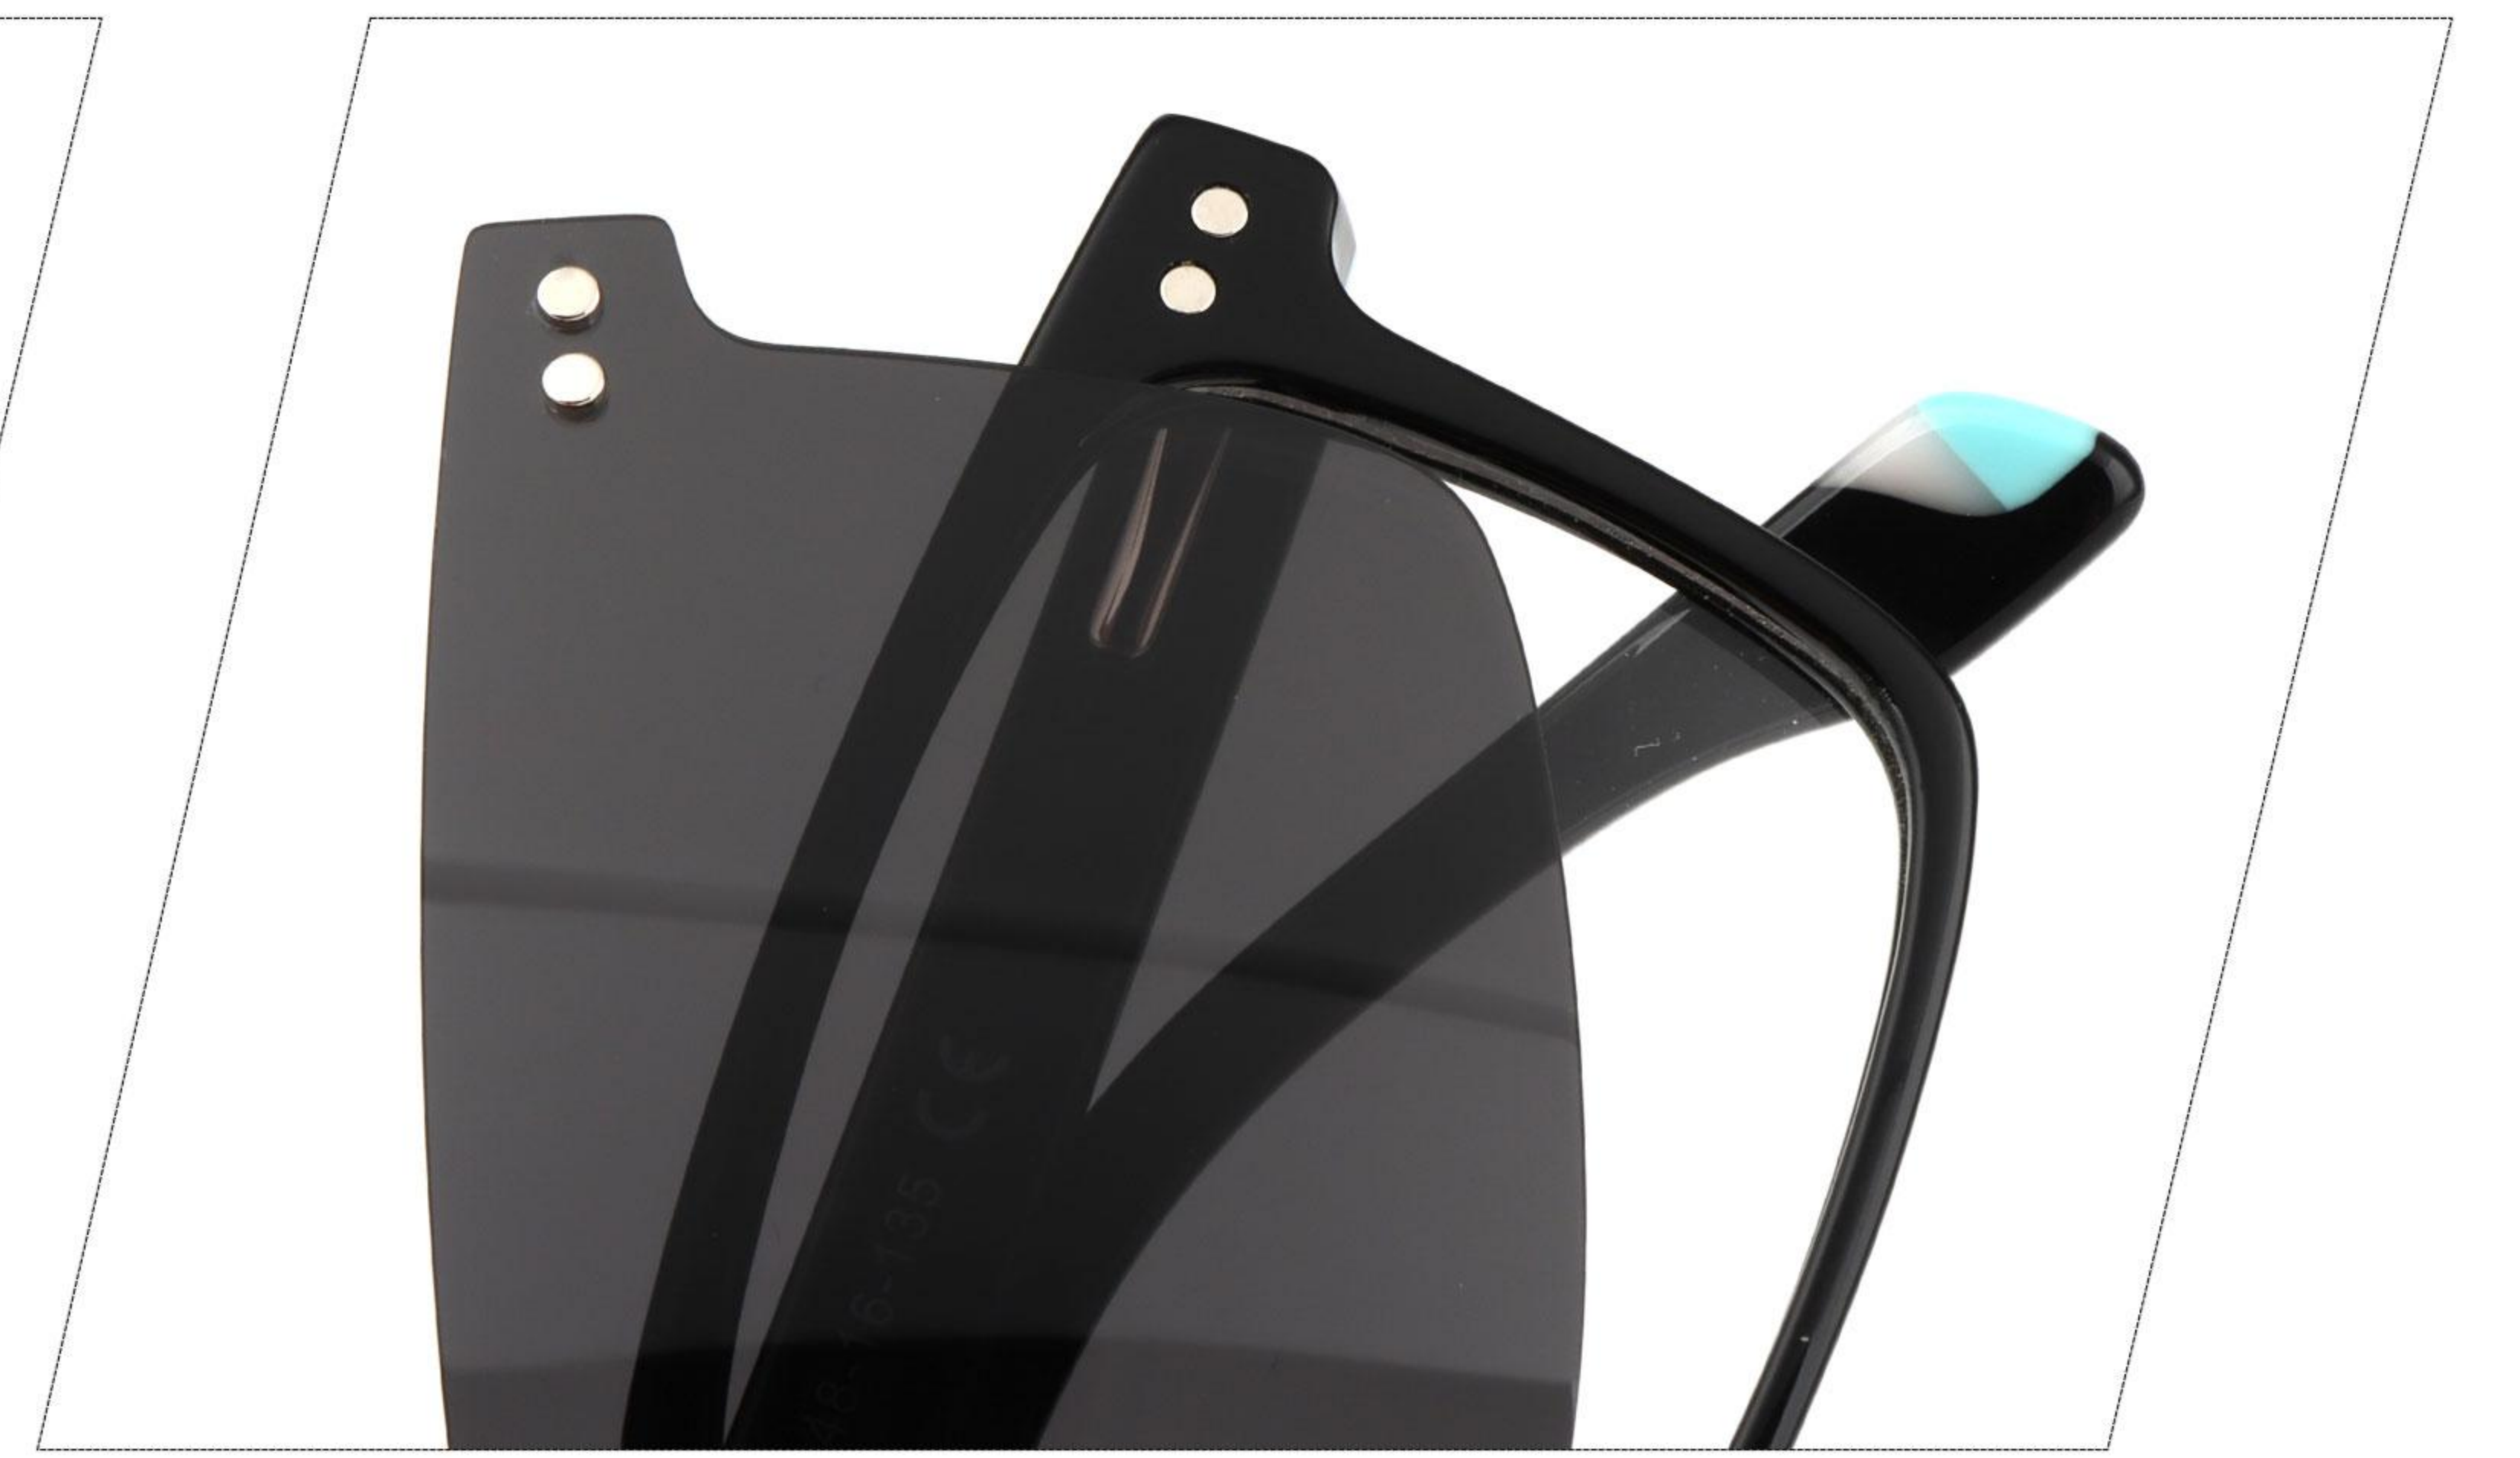

MODEL:G5615

48-16-135

ACETATE