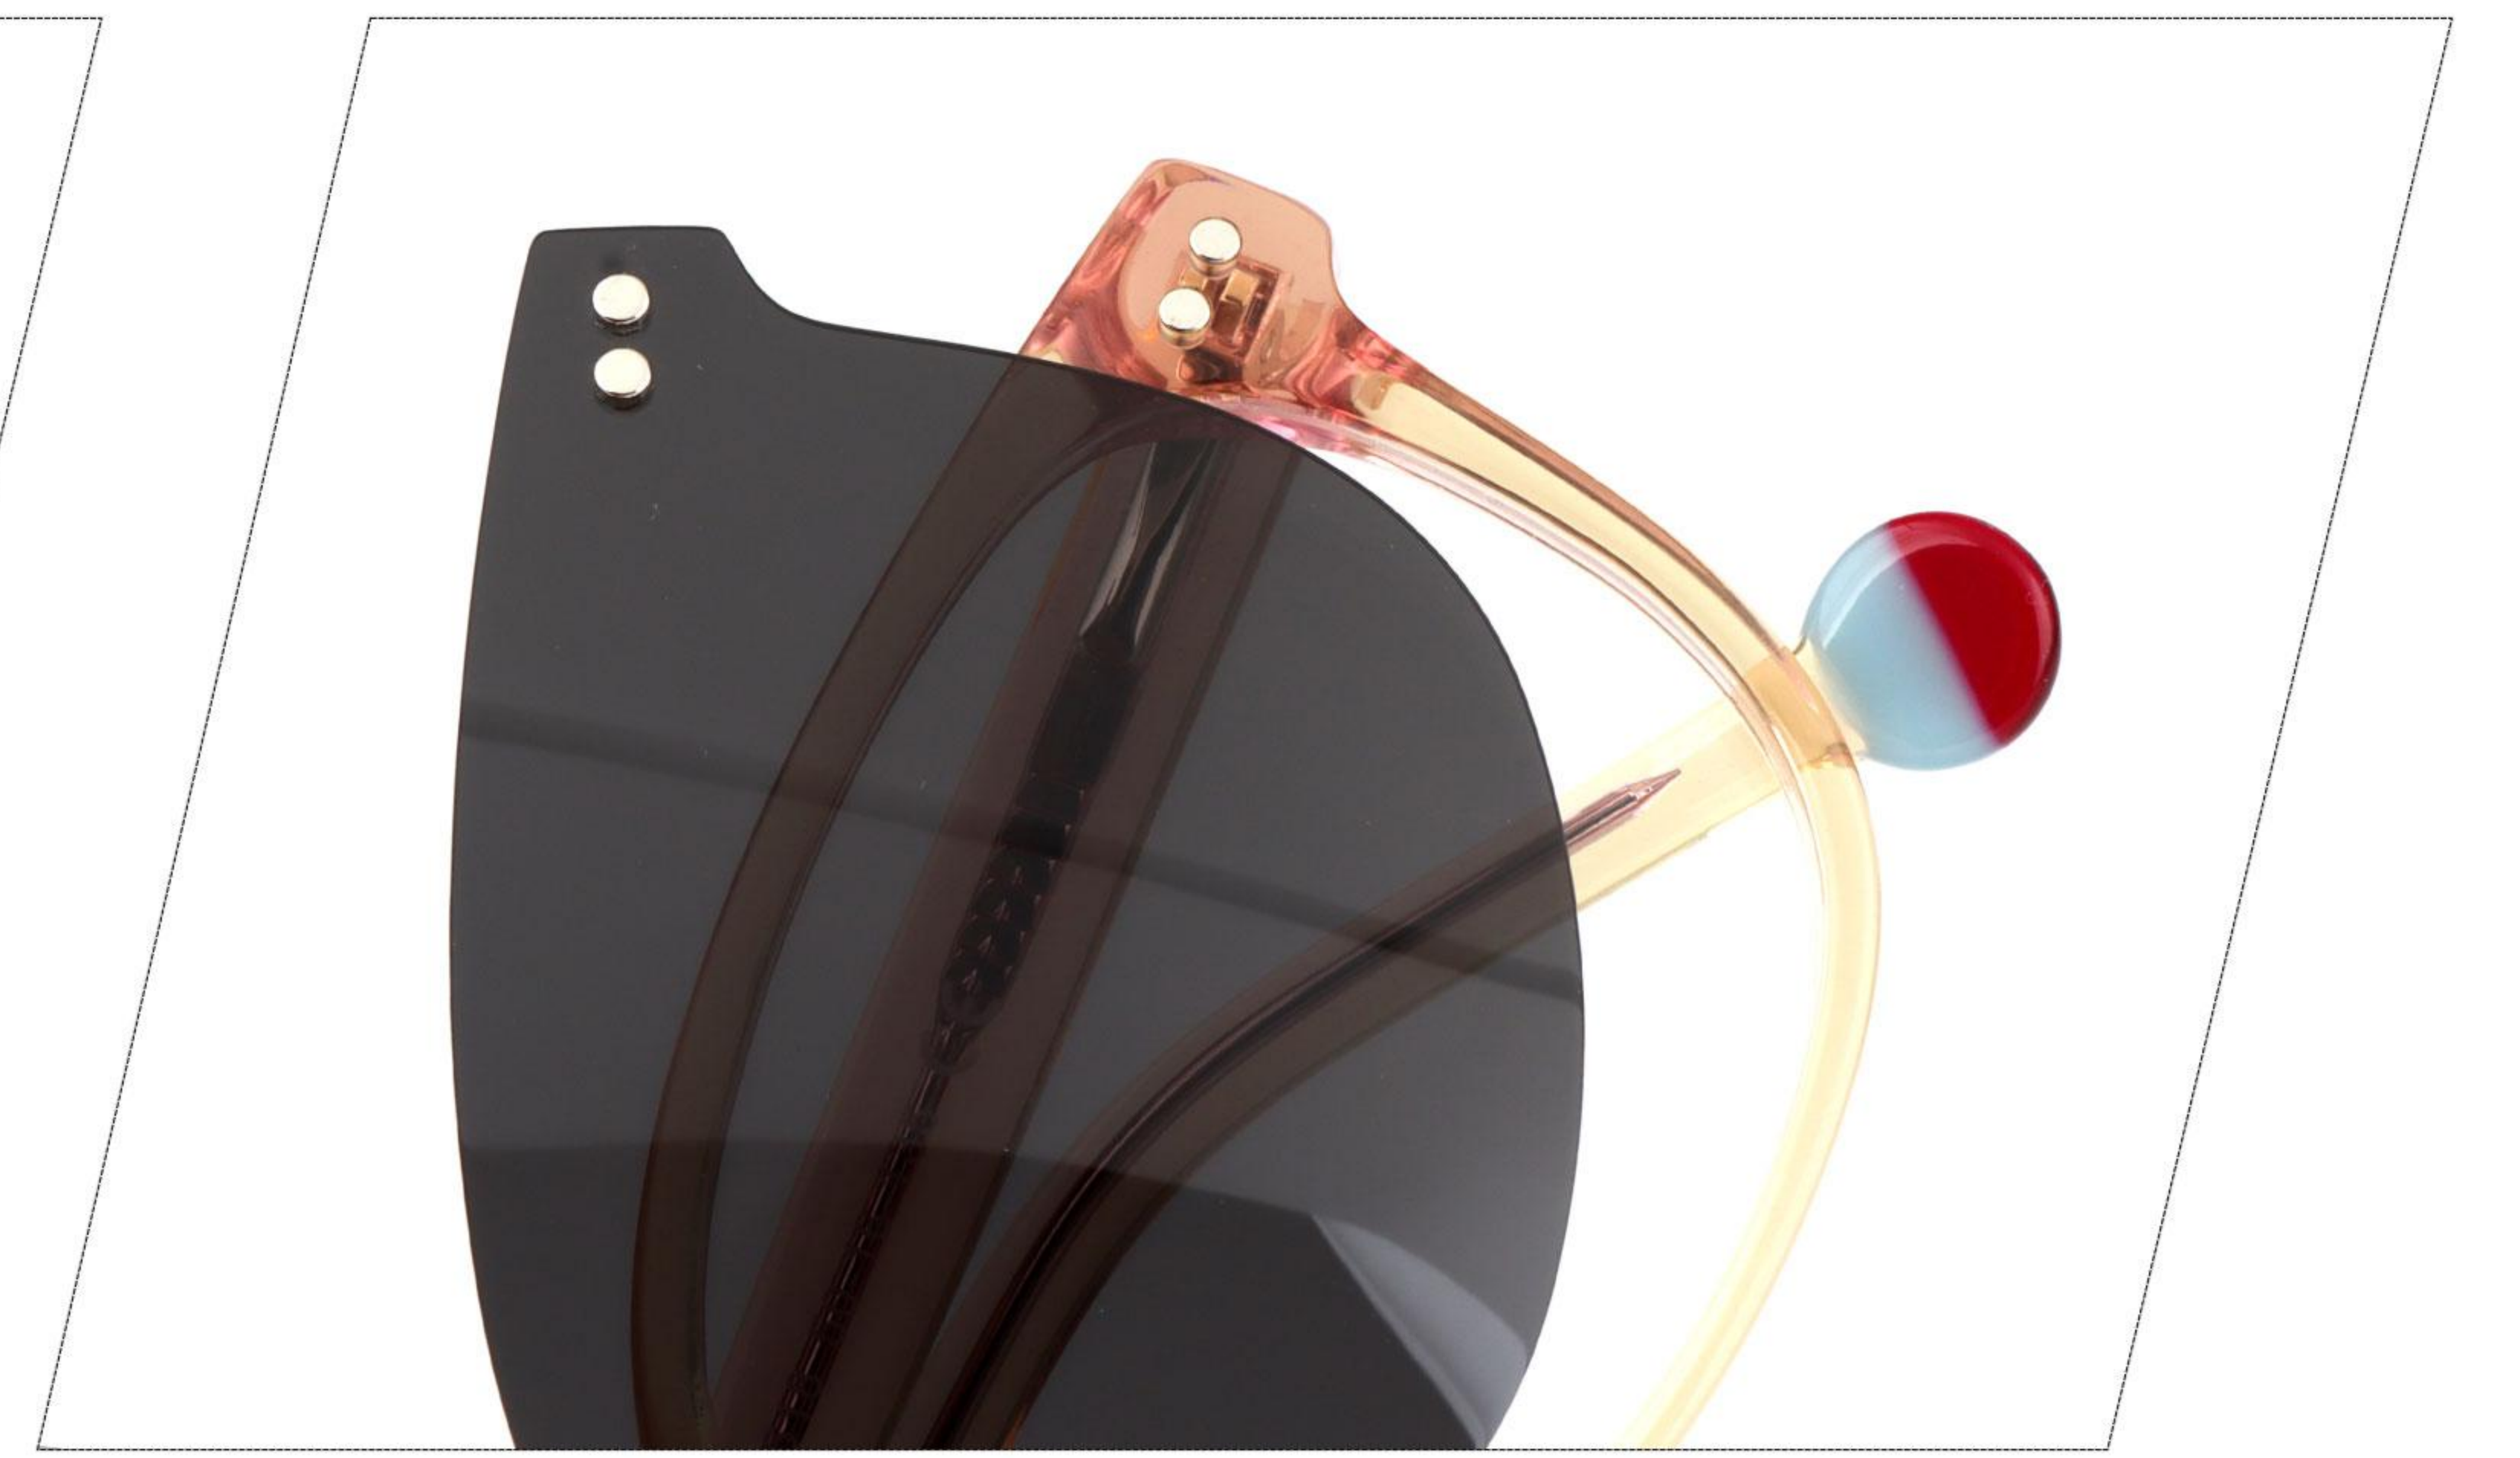

MODEL:G5618

50-16-135

ACETATE

C1.BLACK