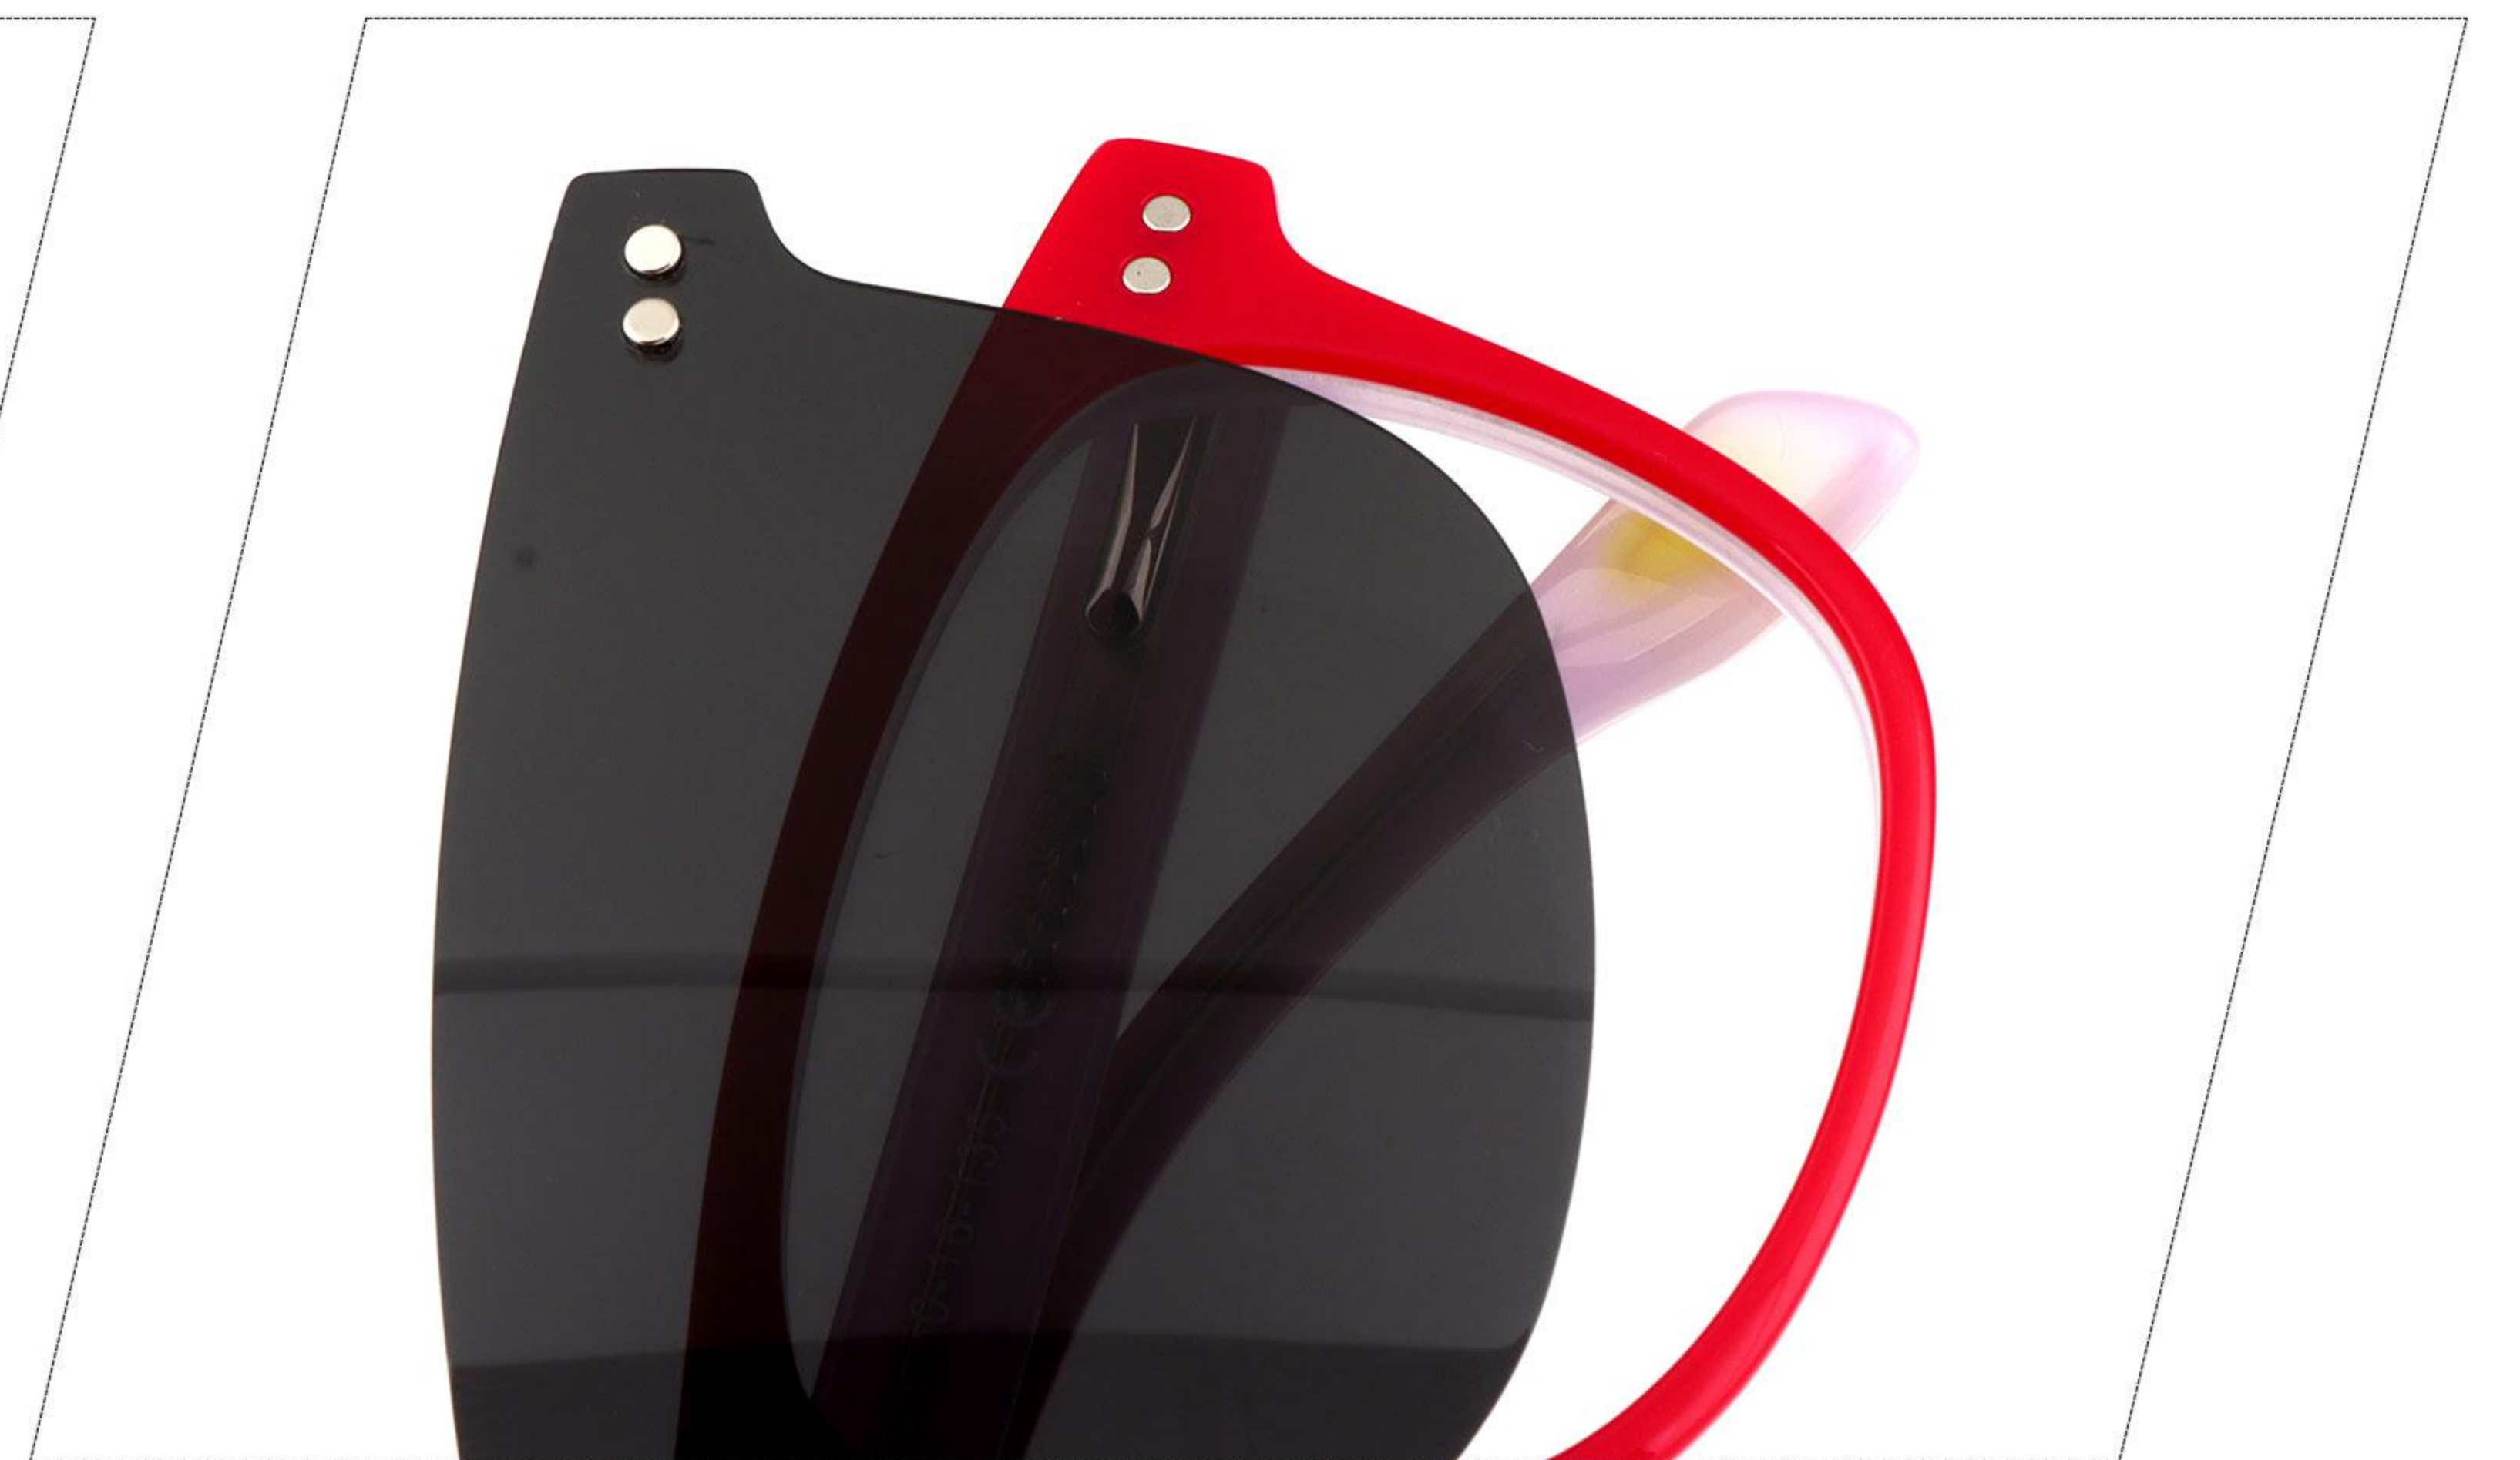

MODEL:G5609

 50-16-135

ACETATE

C1.BLACK

C2.NAVY

C3.PURPLE

C5.BROWN

C6.RED

MODEL:G5621

 50-15-135

ACETATE

C1.BLACK

C2.YLW

C3.BLUE

C5.BROWN

C6.COFFEE