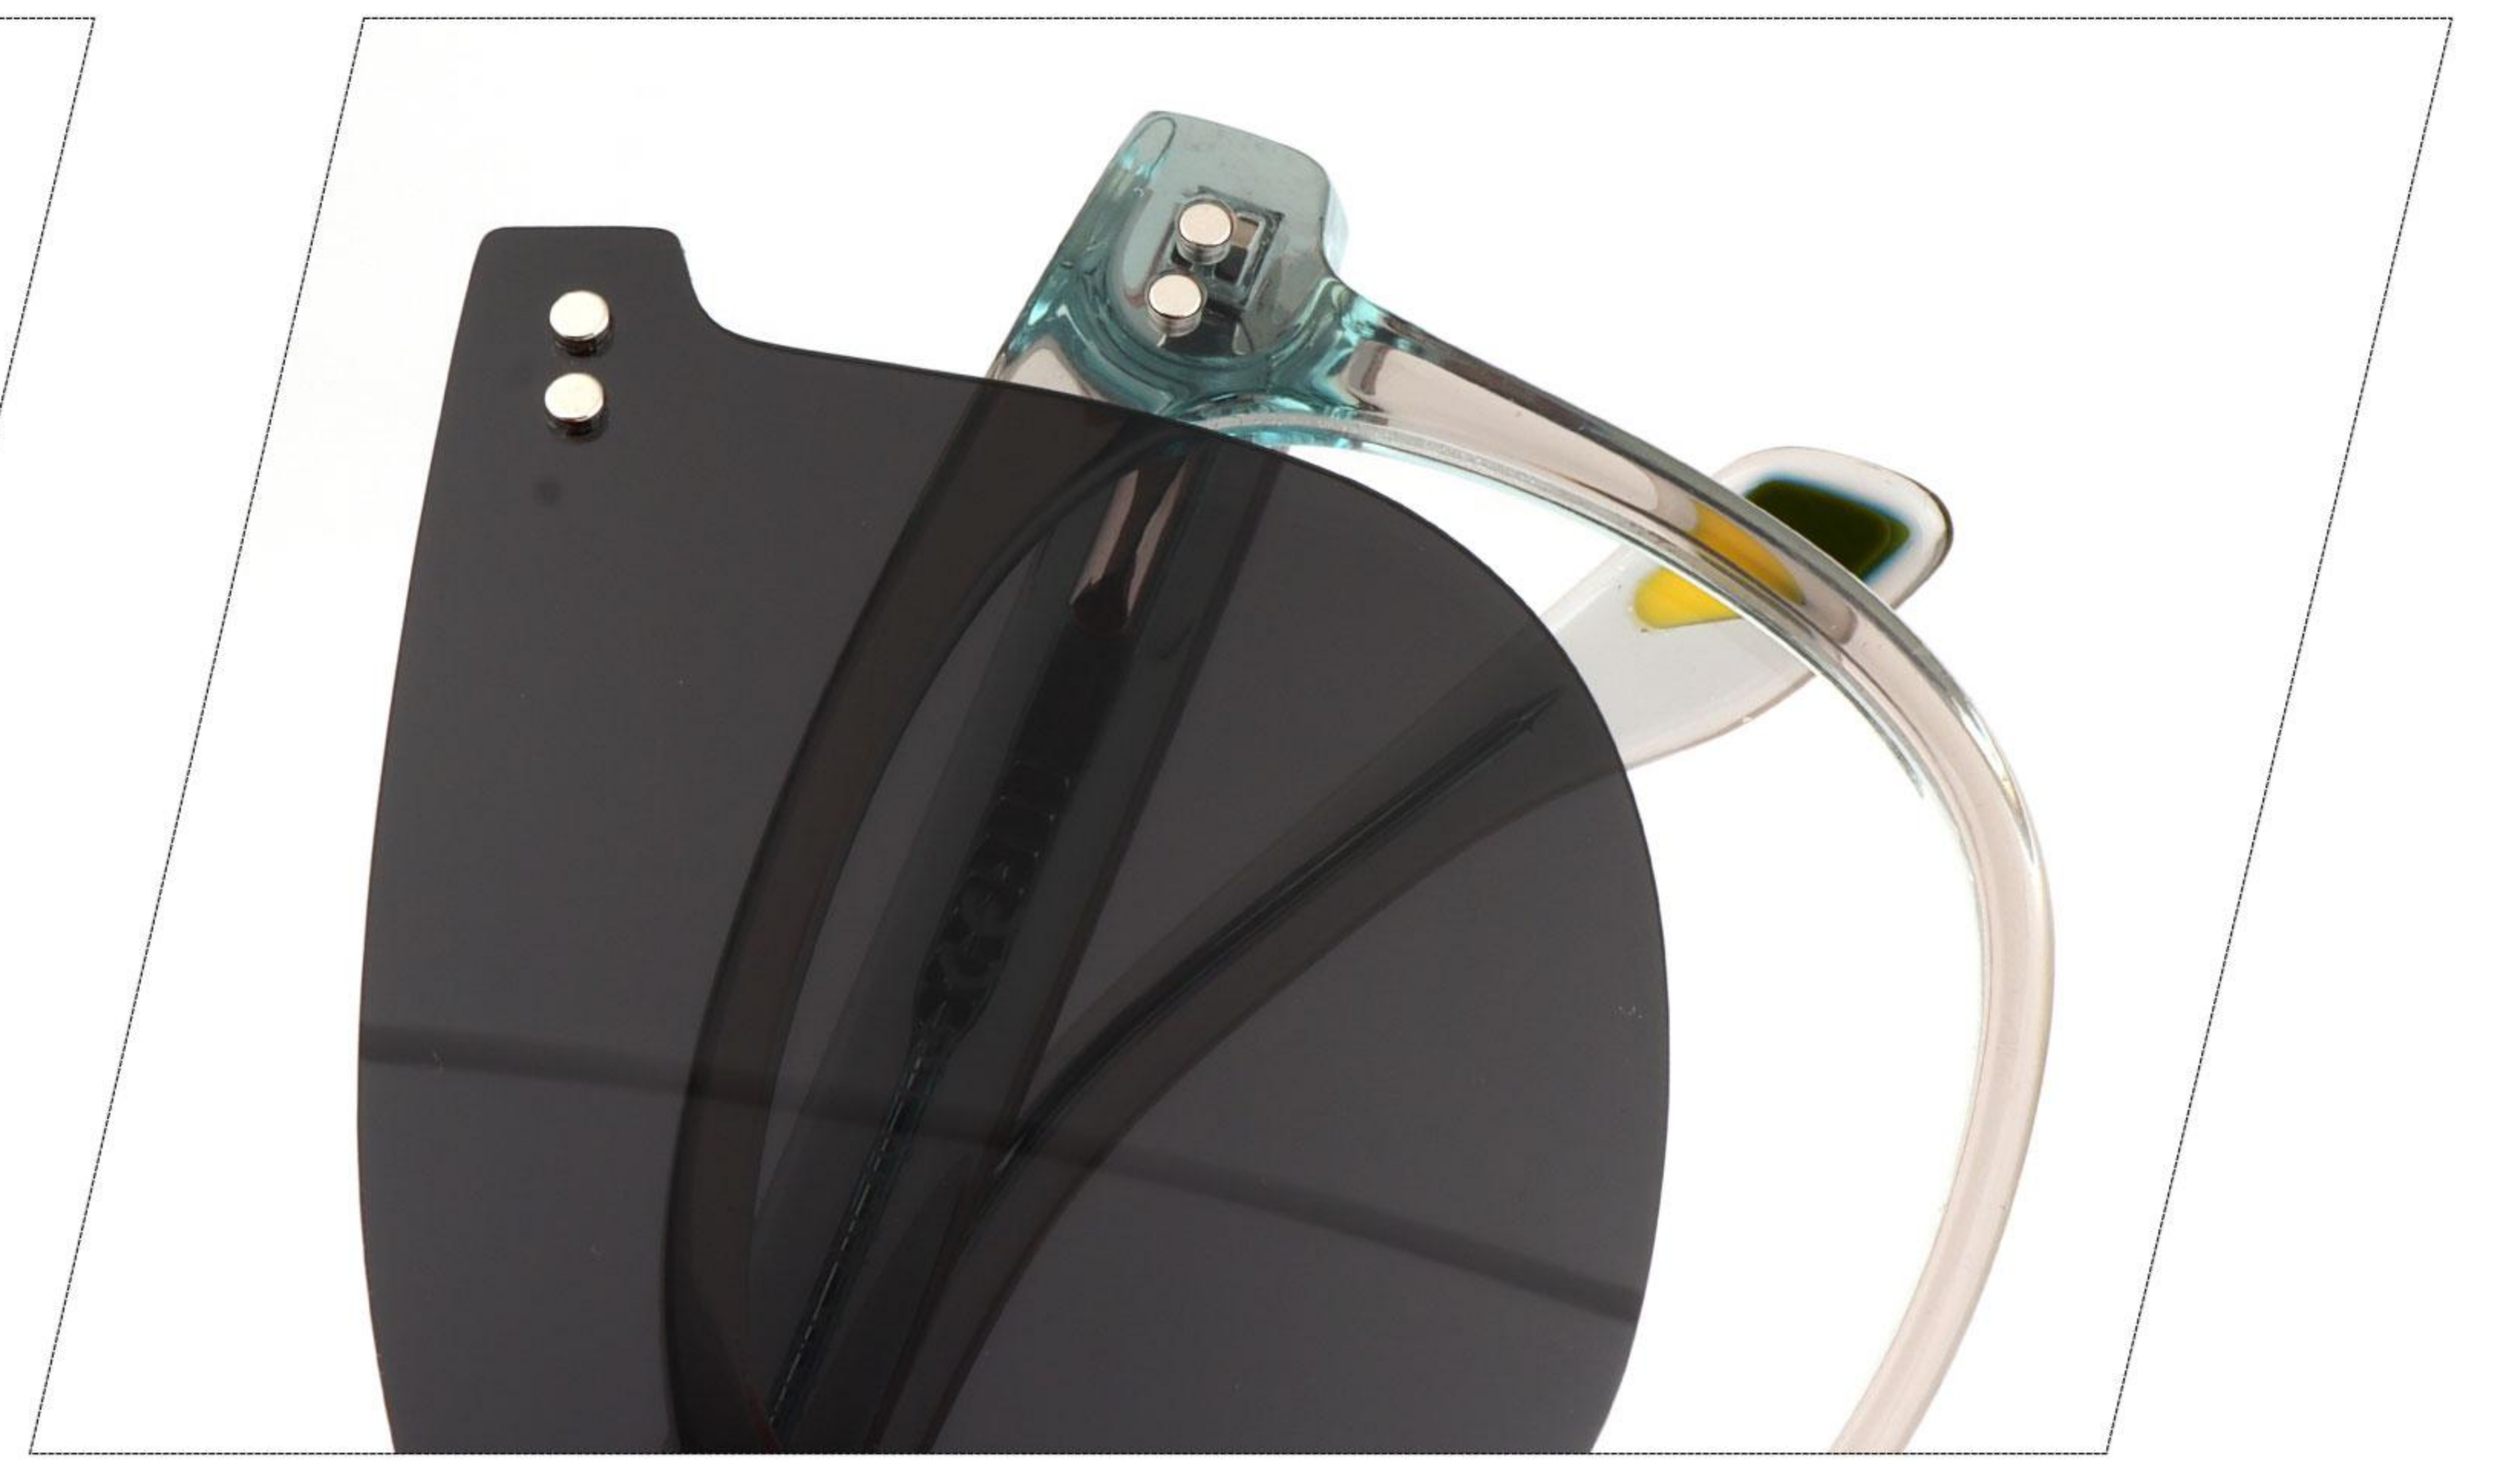

MODEL:G5616

48-19-135

ACETATE