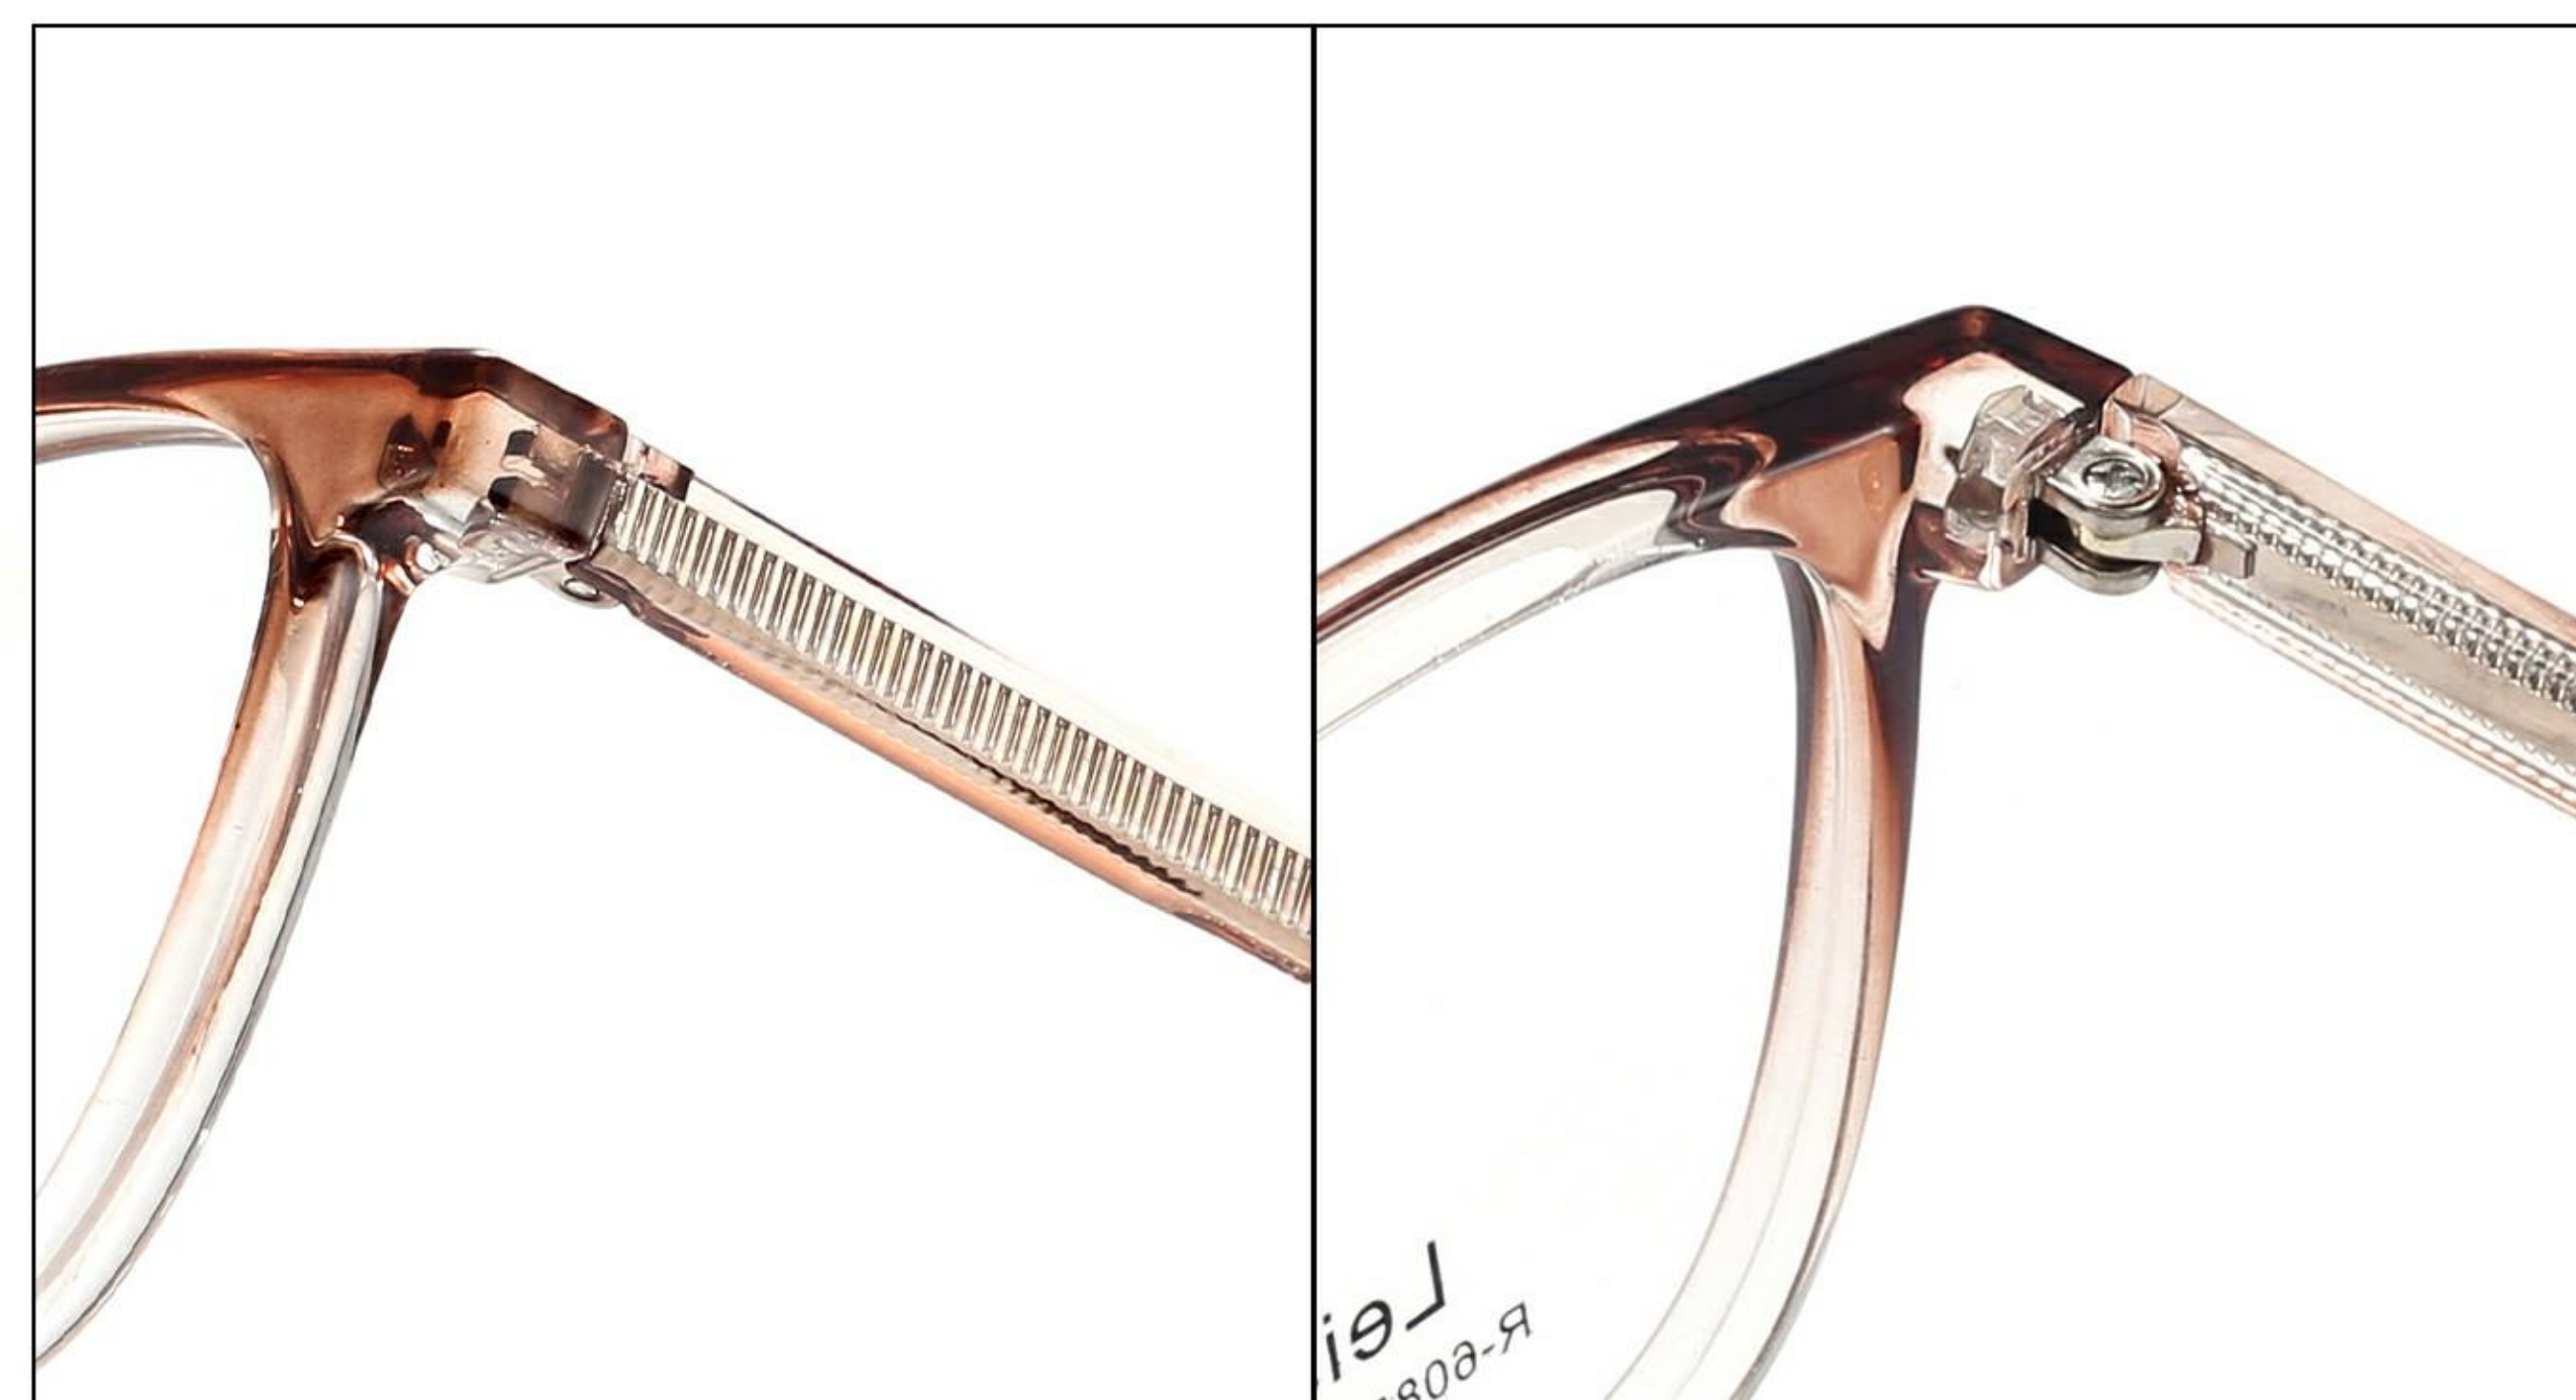

C3 Transparent gray

C4 Transparent pink

C5 Transparent brown

C6 Transparent light pink

C7 Transparent green

C8 Transparent blue

FASHION TR+ PLATES SERIES

网红时尚TR框+板材腿镜架