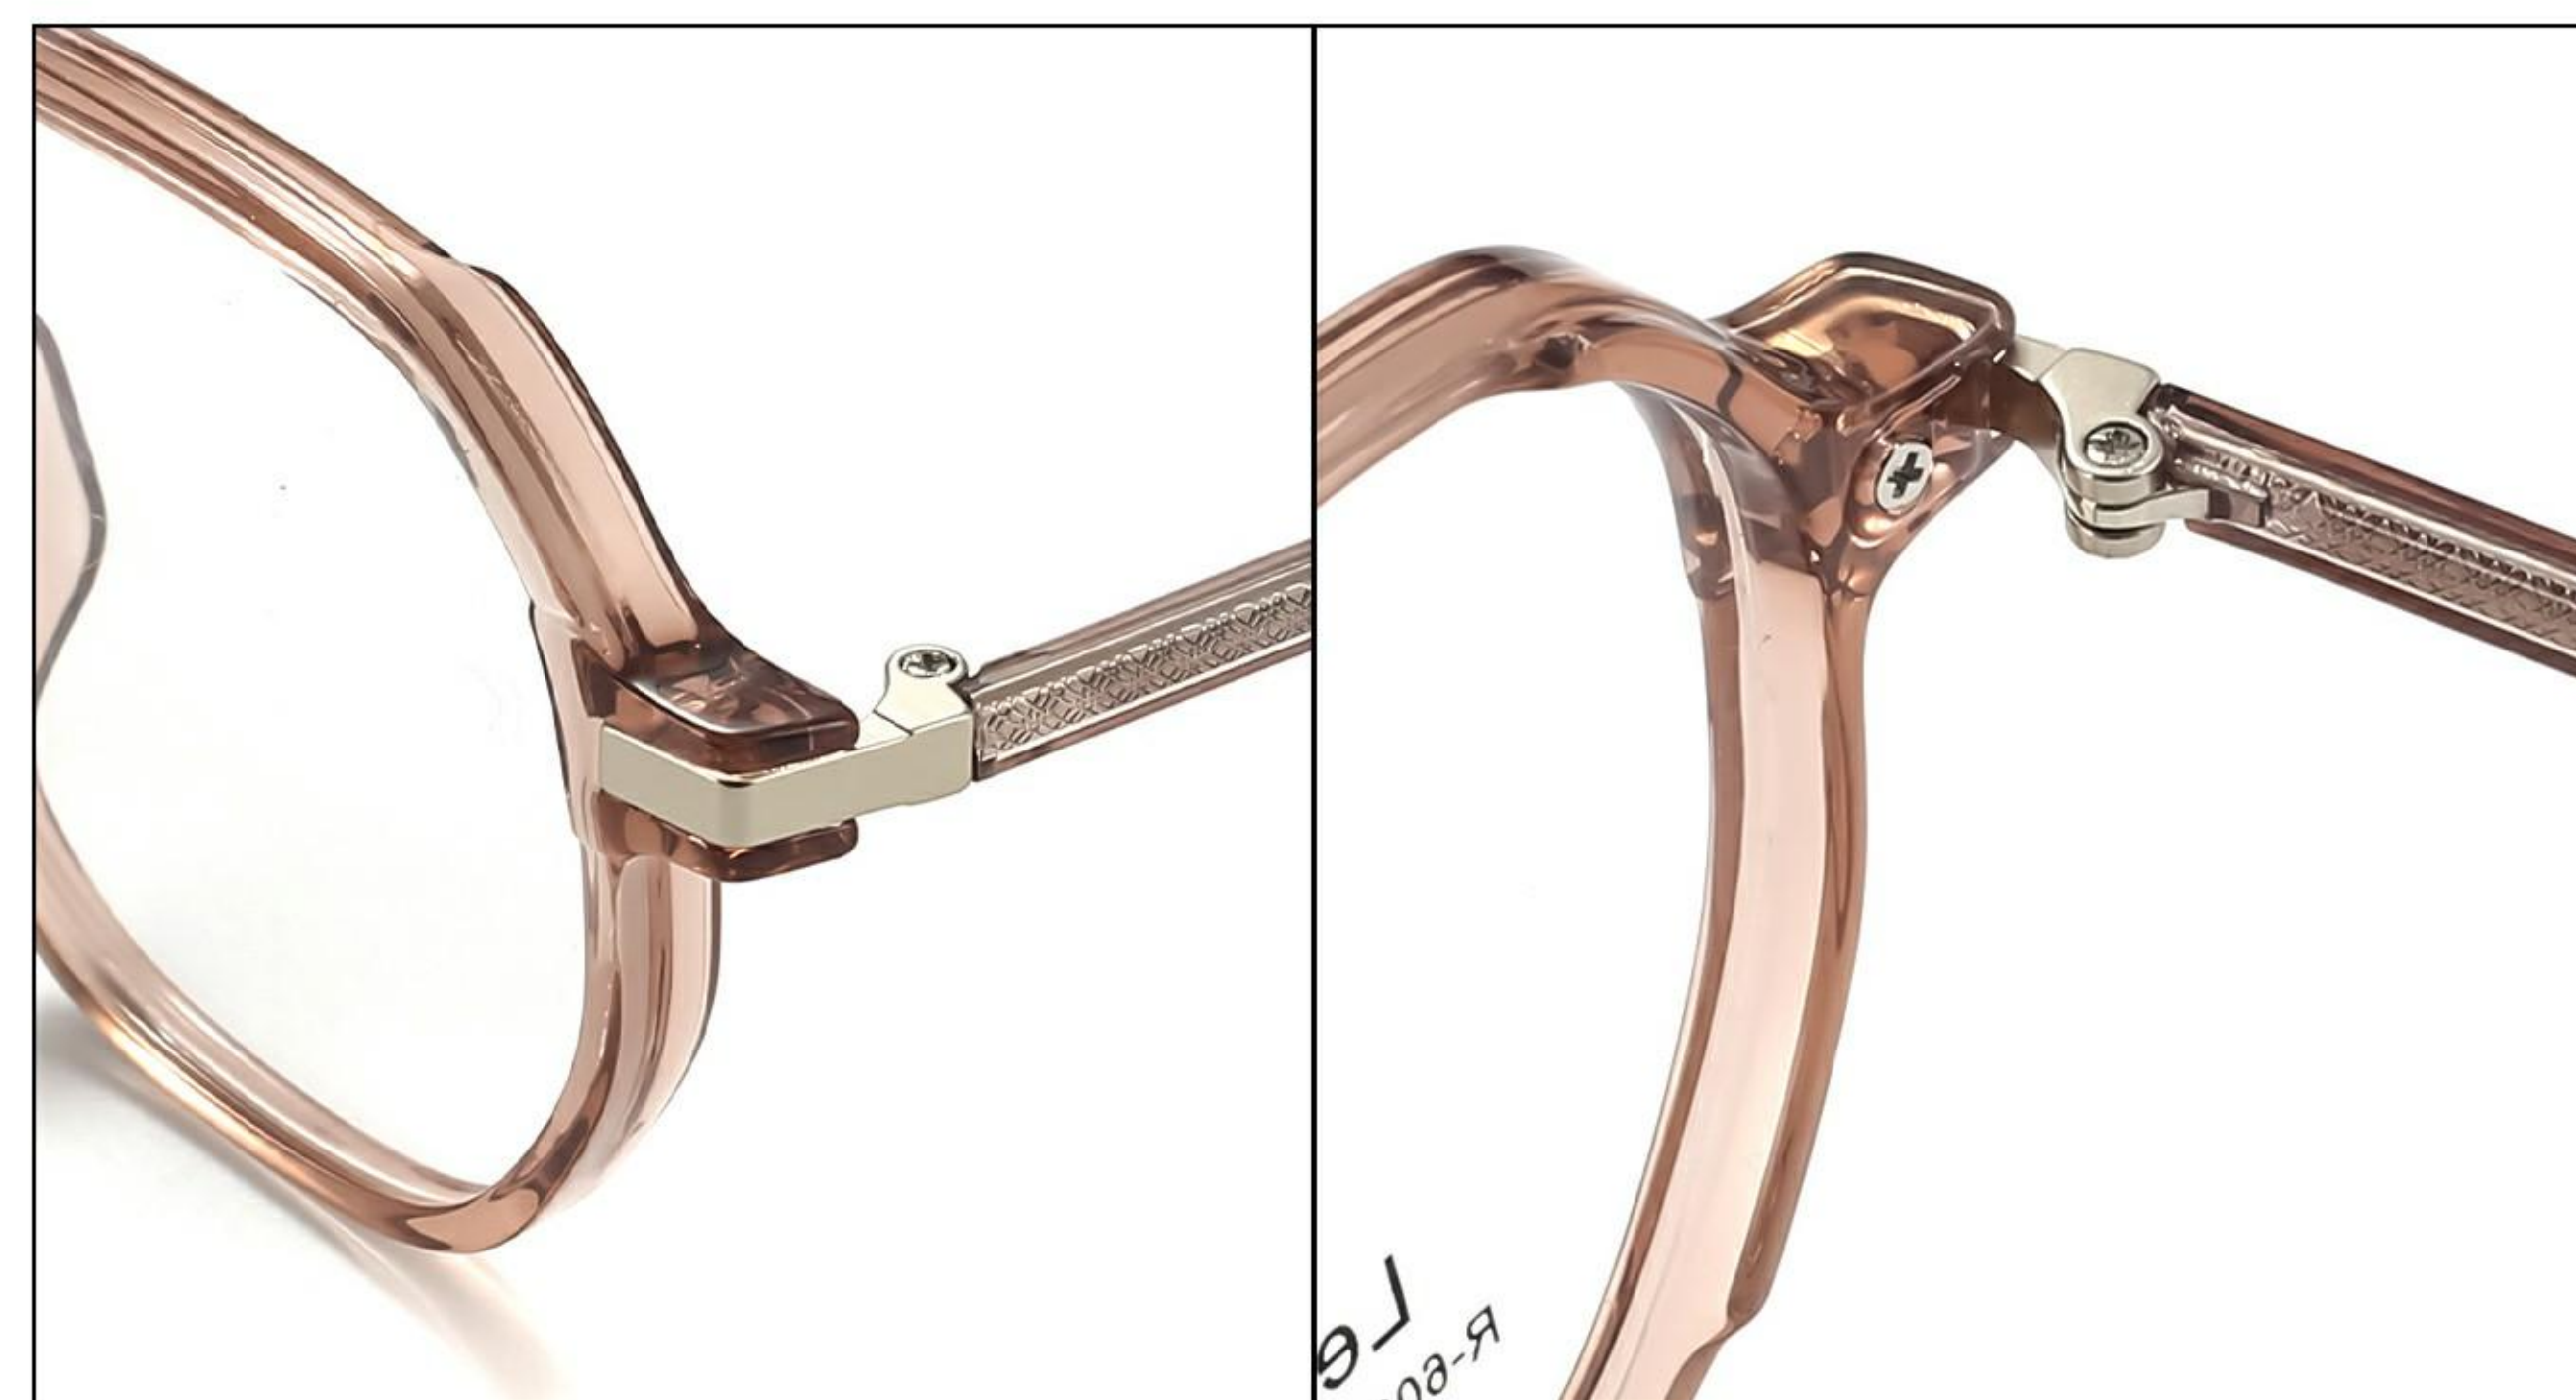

FASHION TR+ PLATES SERIES

网红时尚TR框+板材腿镜架