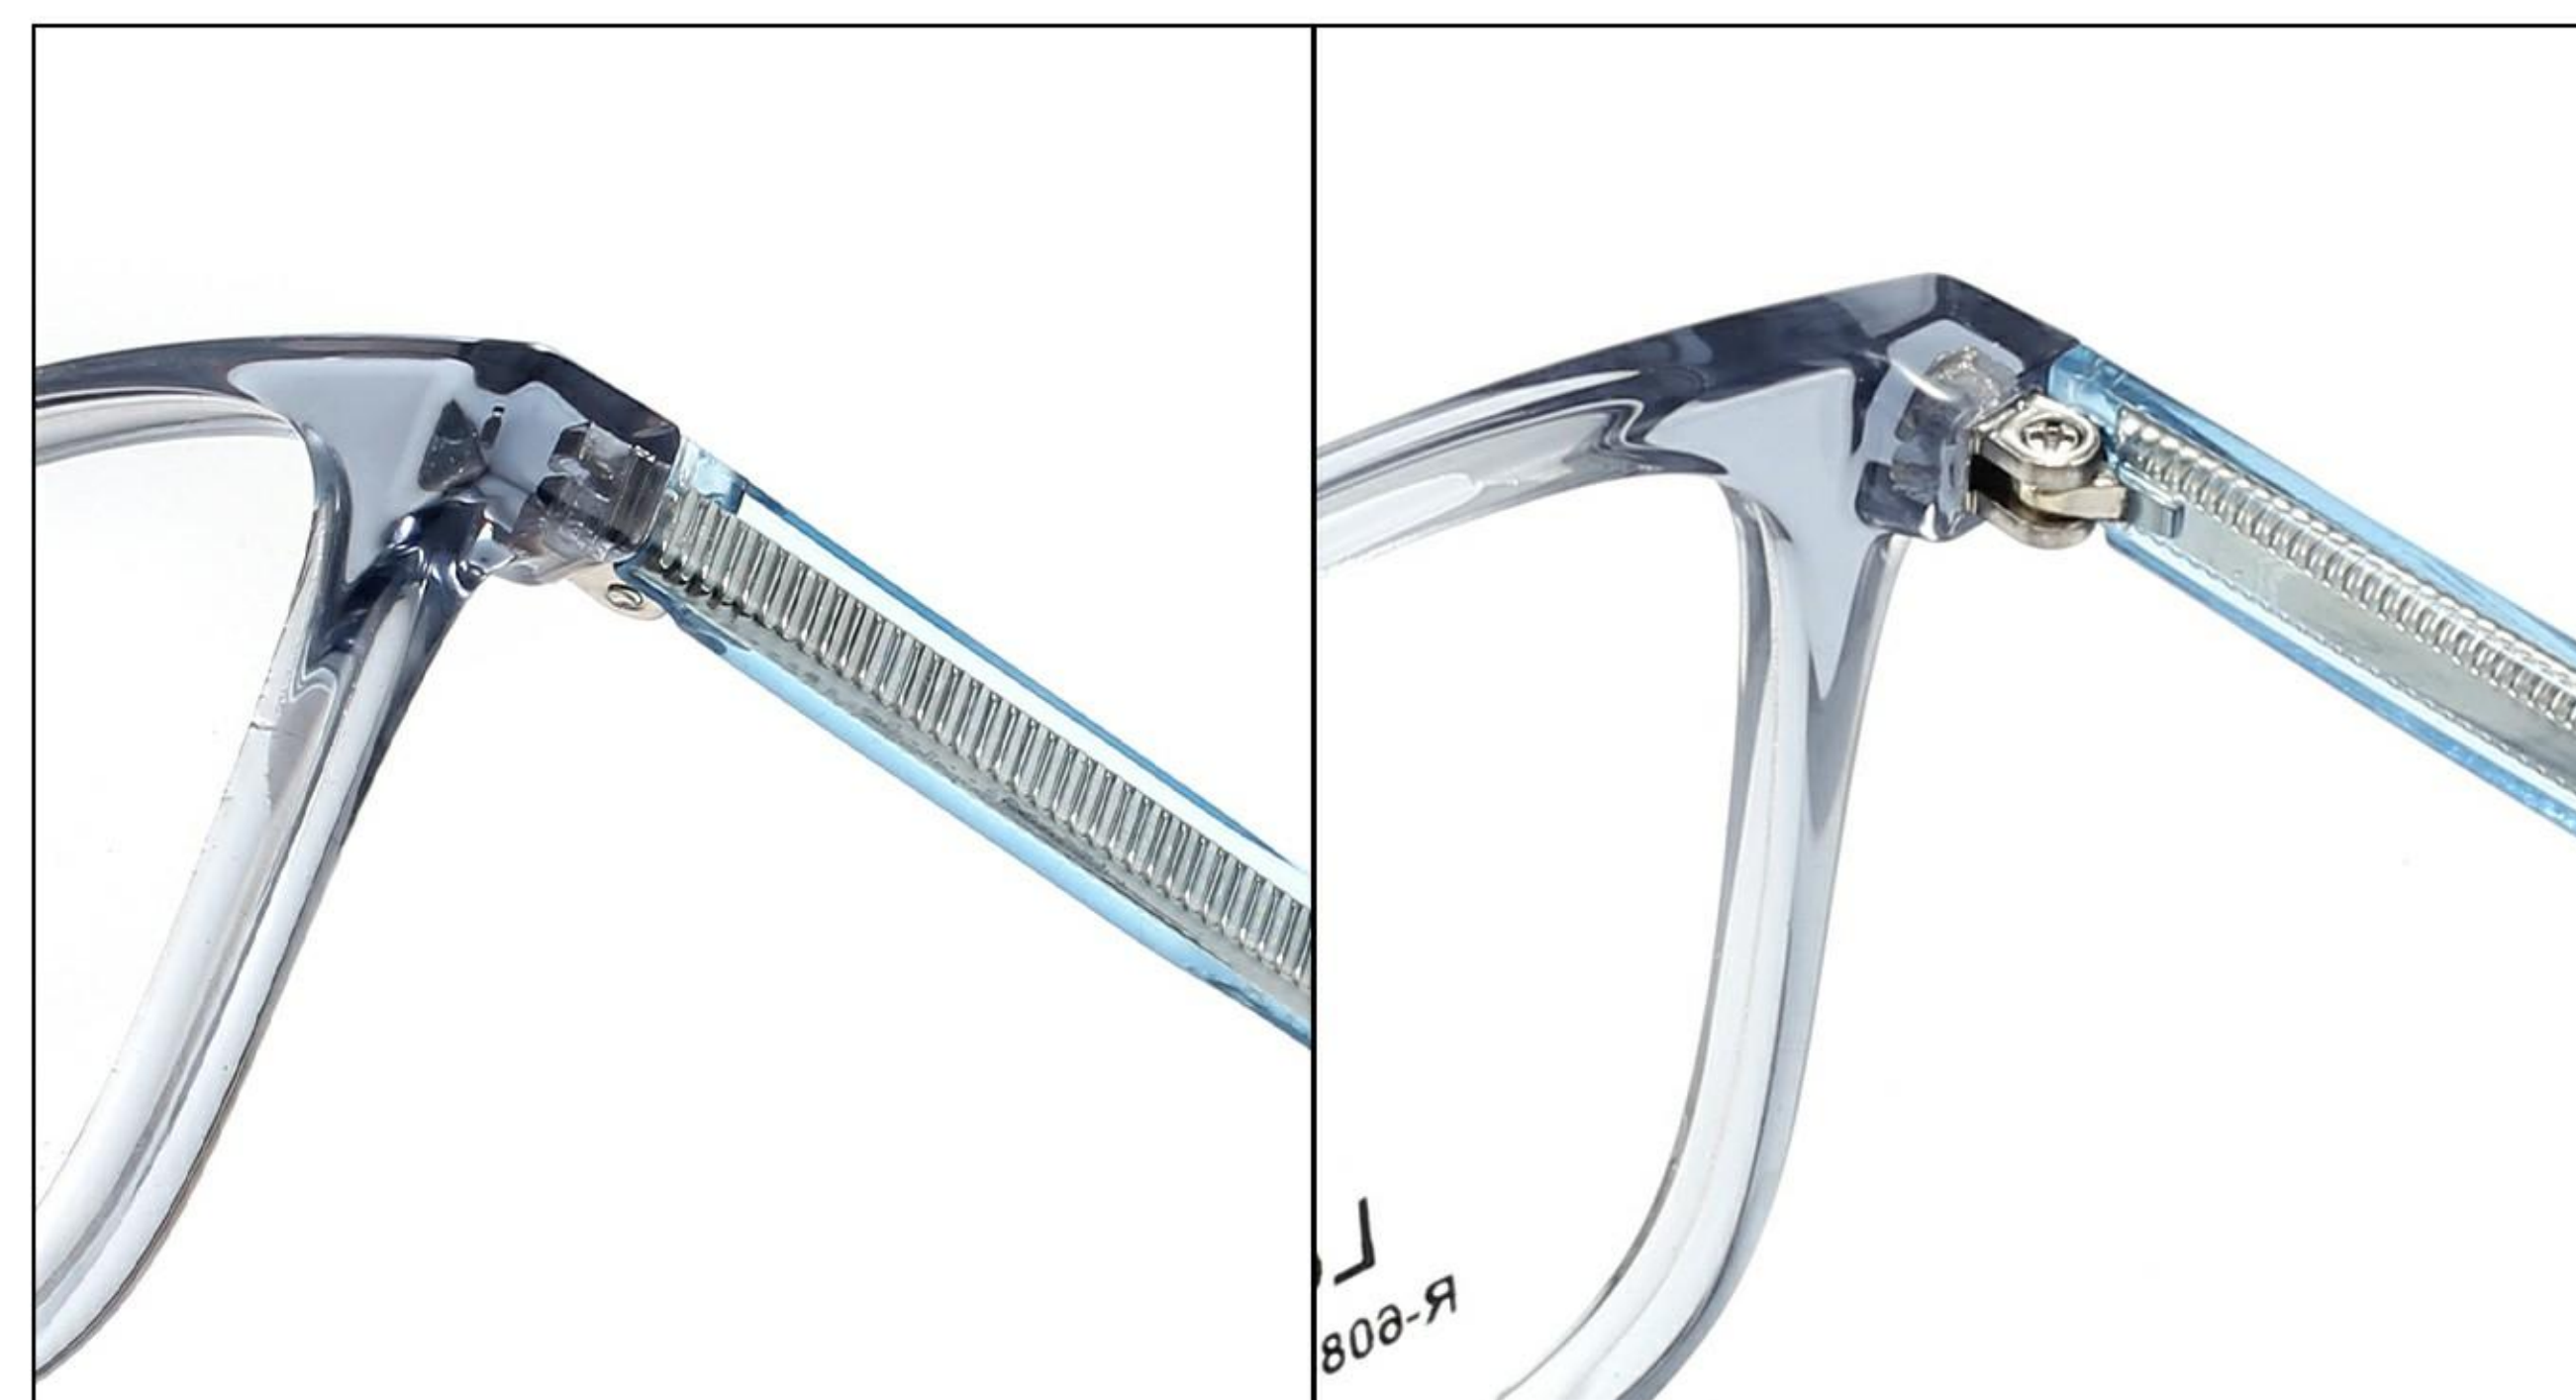

C3 Transparent gray

C4 Gradual black

C5 Gradual gray

C6 Transparent green

C7 Black+transparent

C8 Transparent light pink

FASHION TR+ PLATES SERIES

网红时尚TR框+板材腿镜架