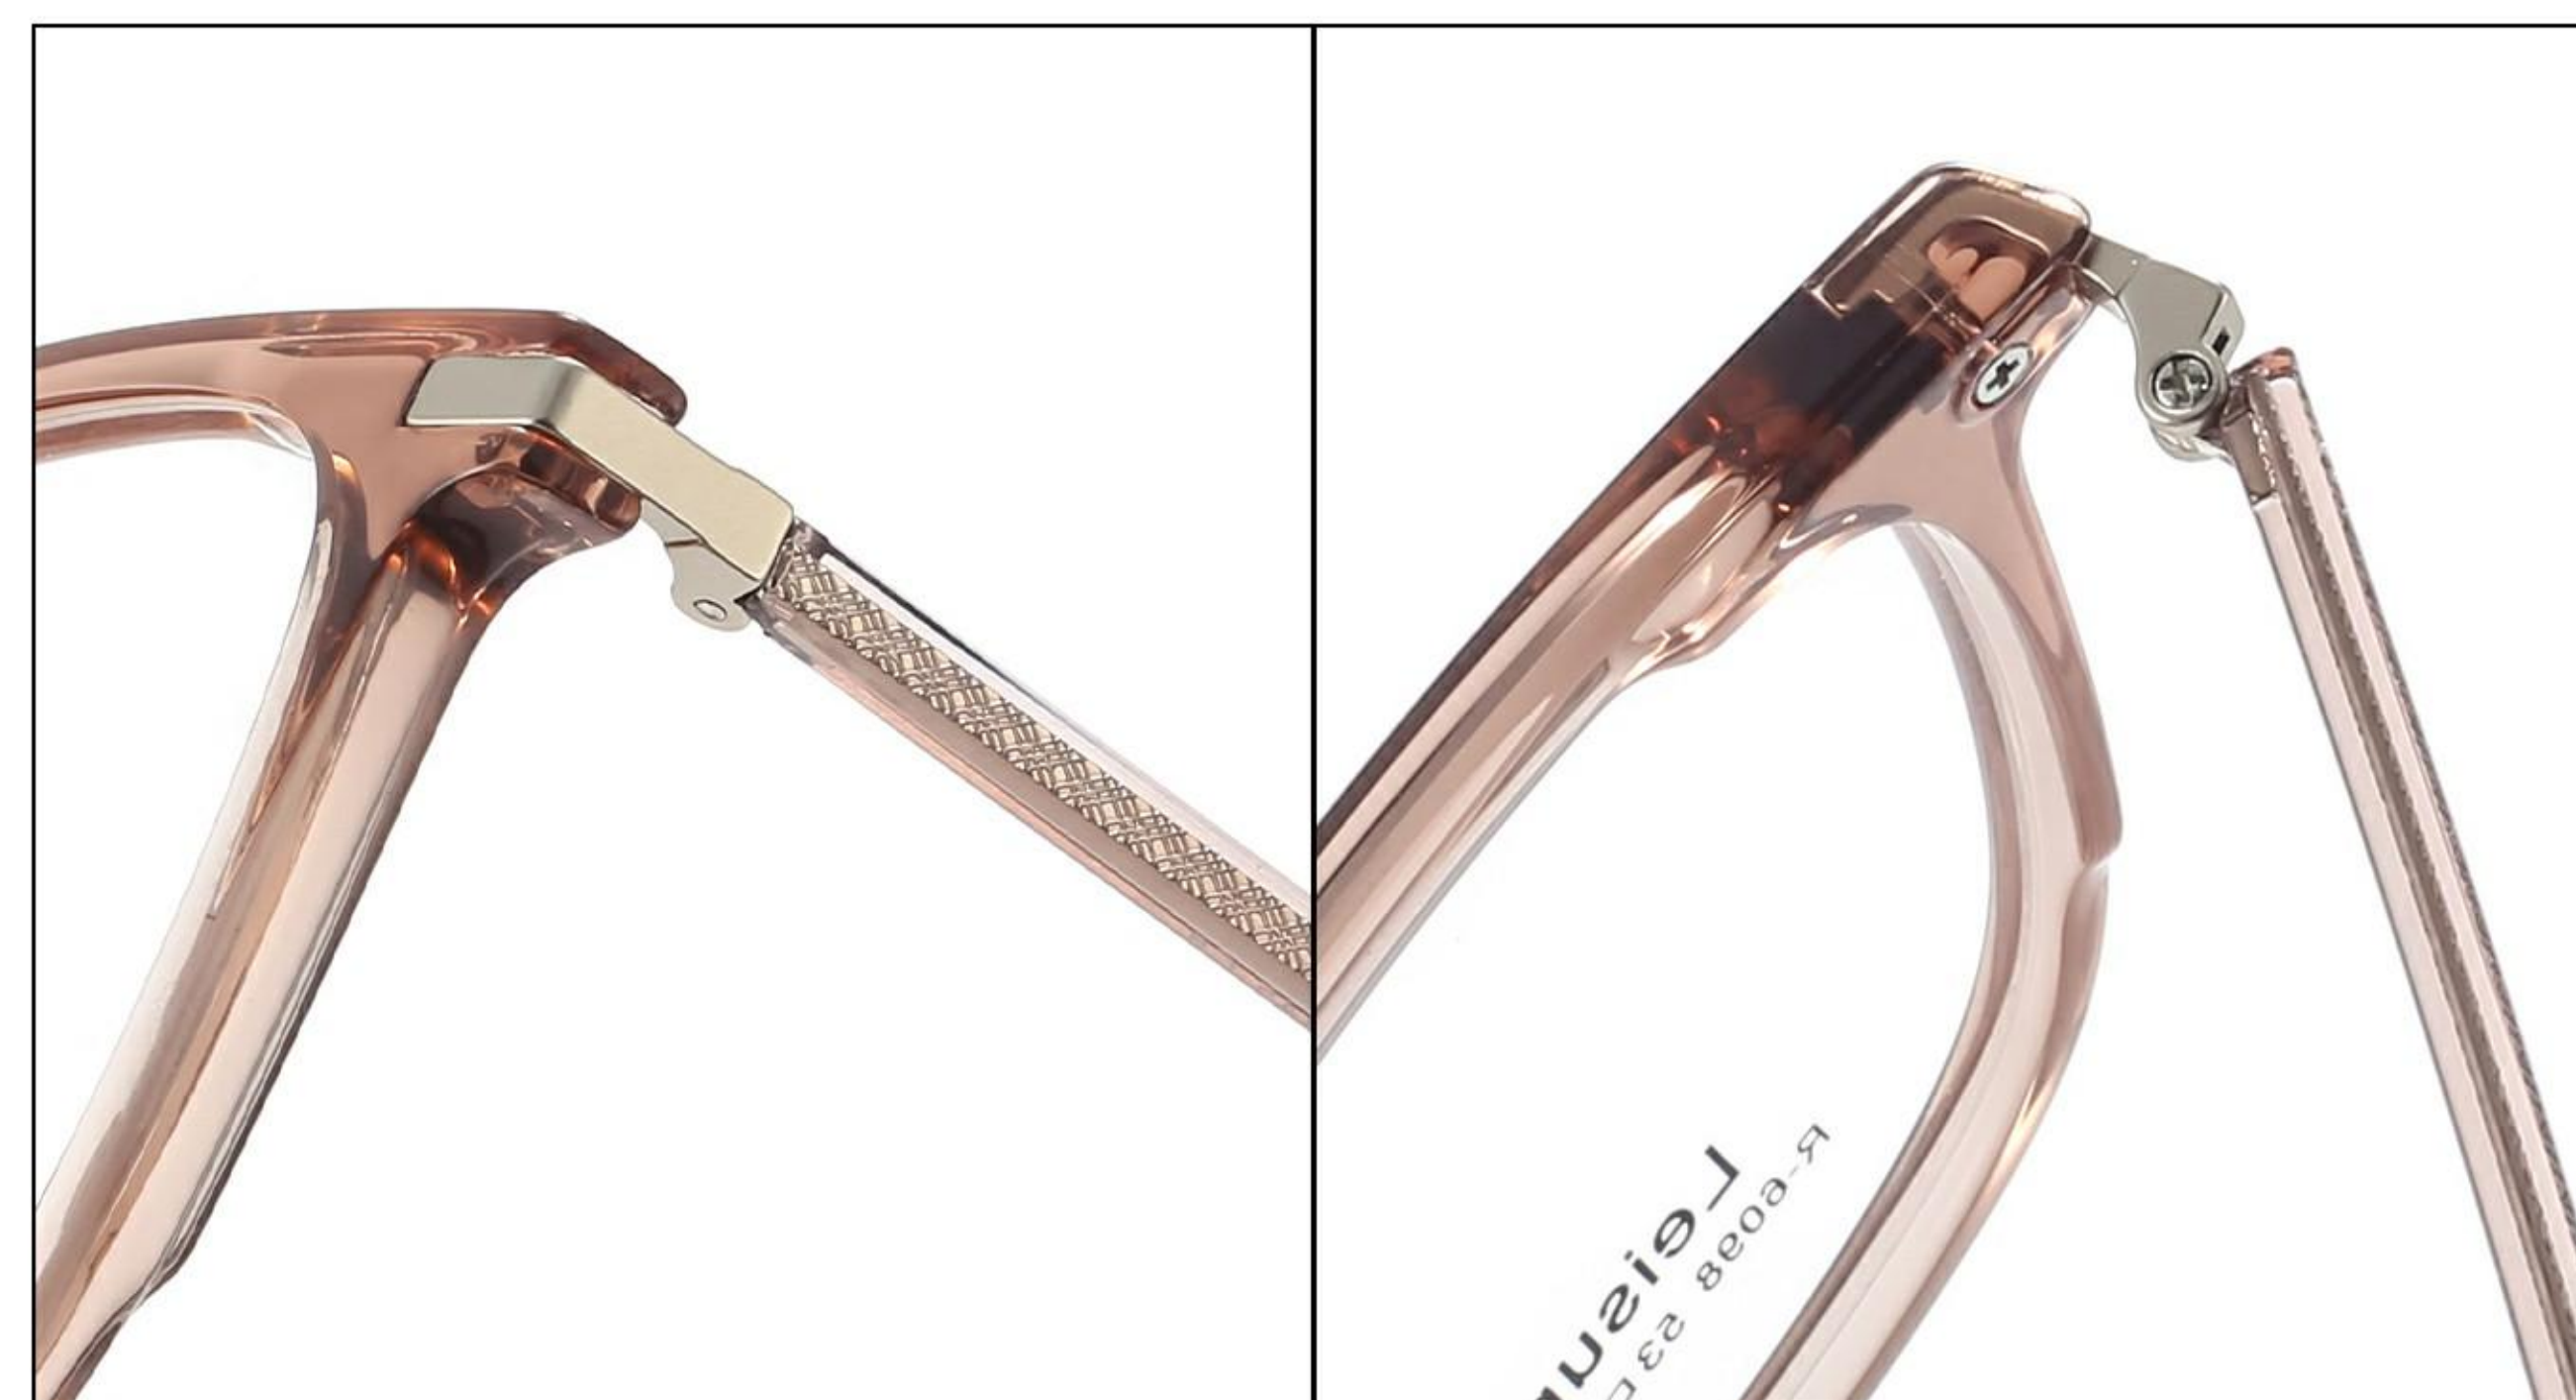

FASHION TR+ PLATES SERIES

网红时尚TR框+板材腿镜架