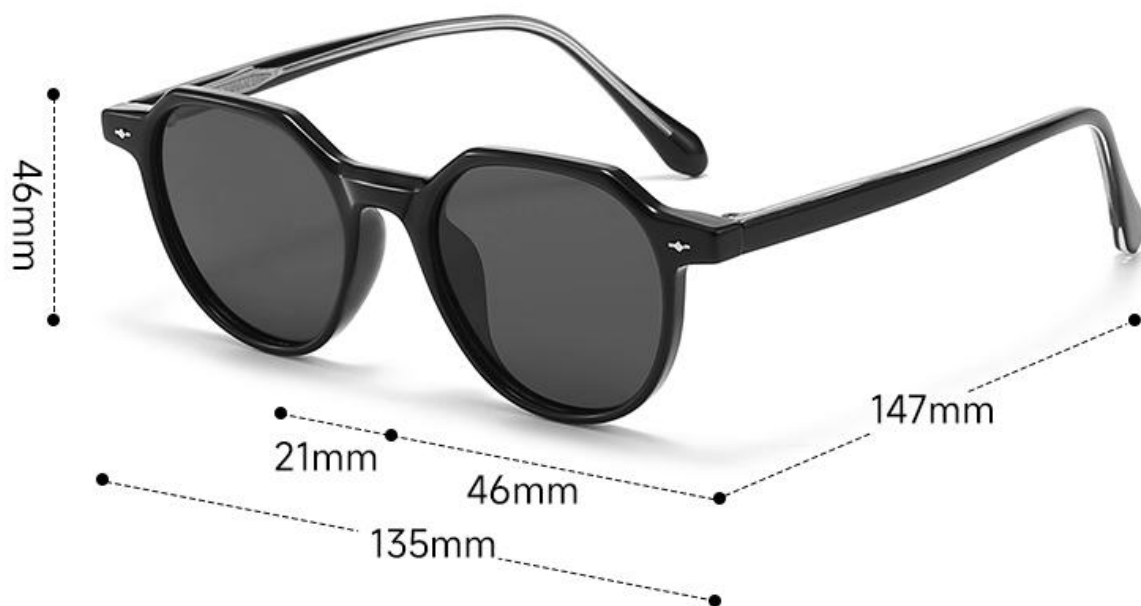

型号/MODEL: 8630

重量/WEIGHT: 20G

Color Display 颜色展示