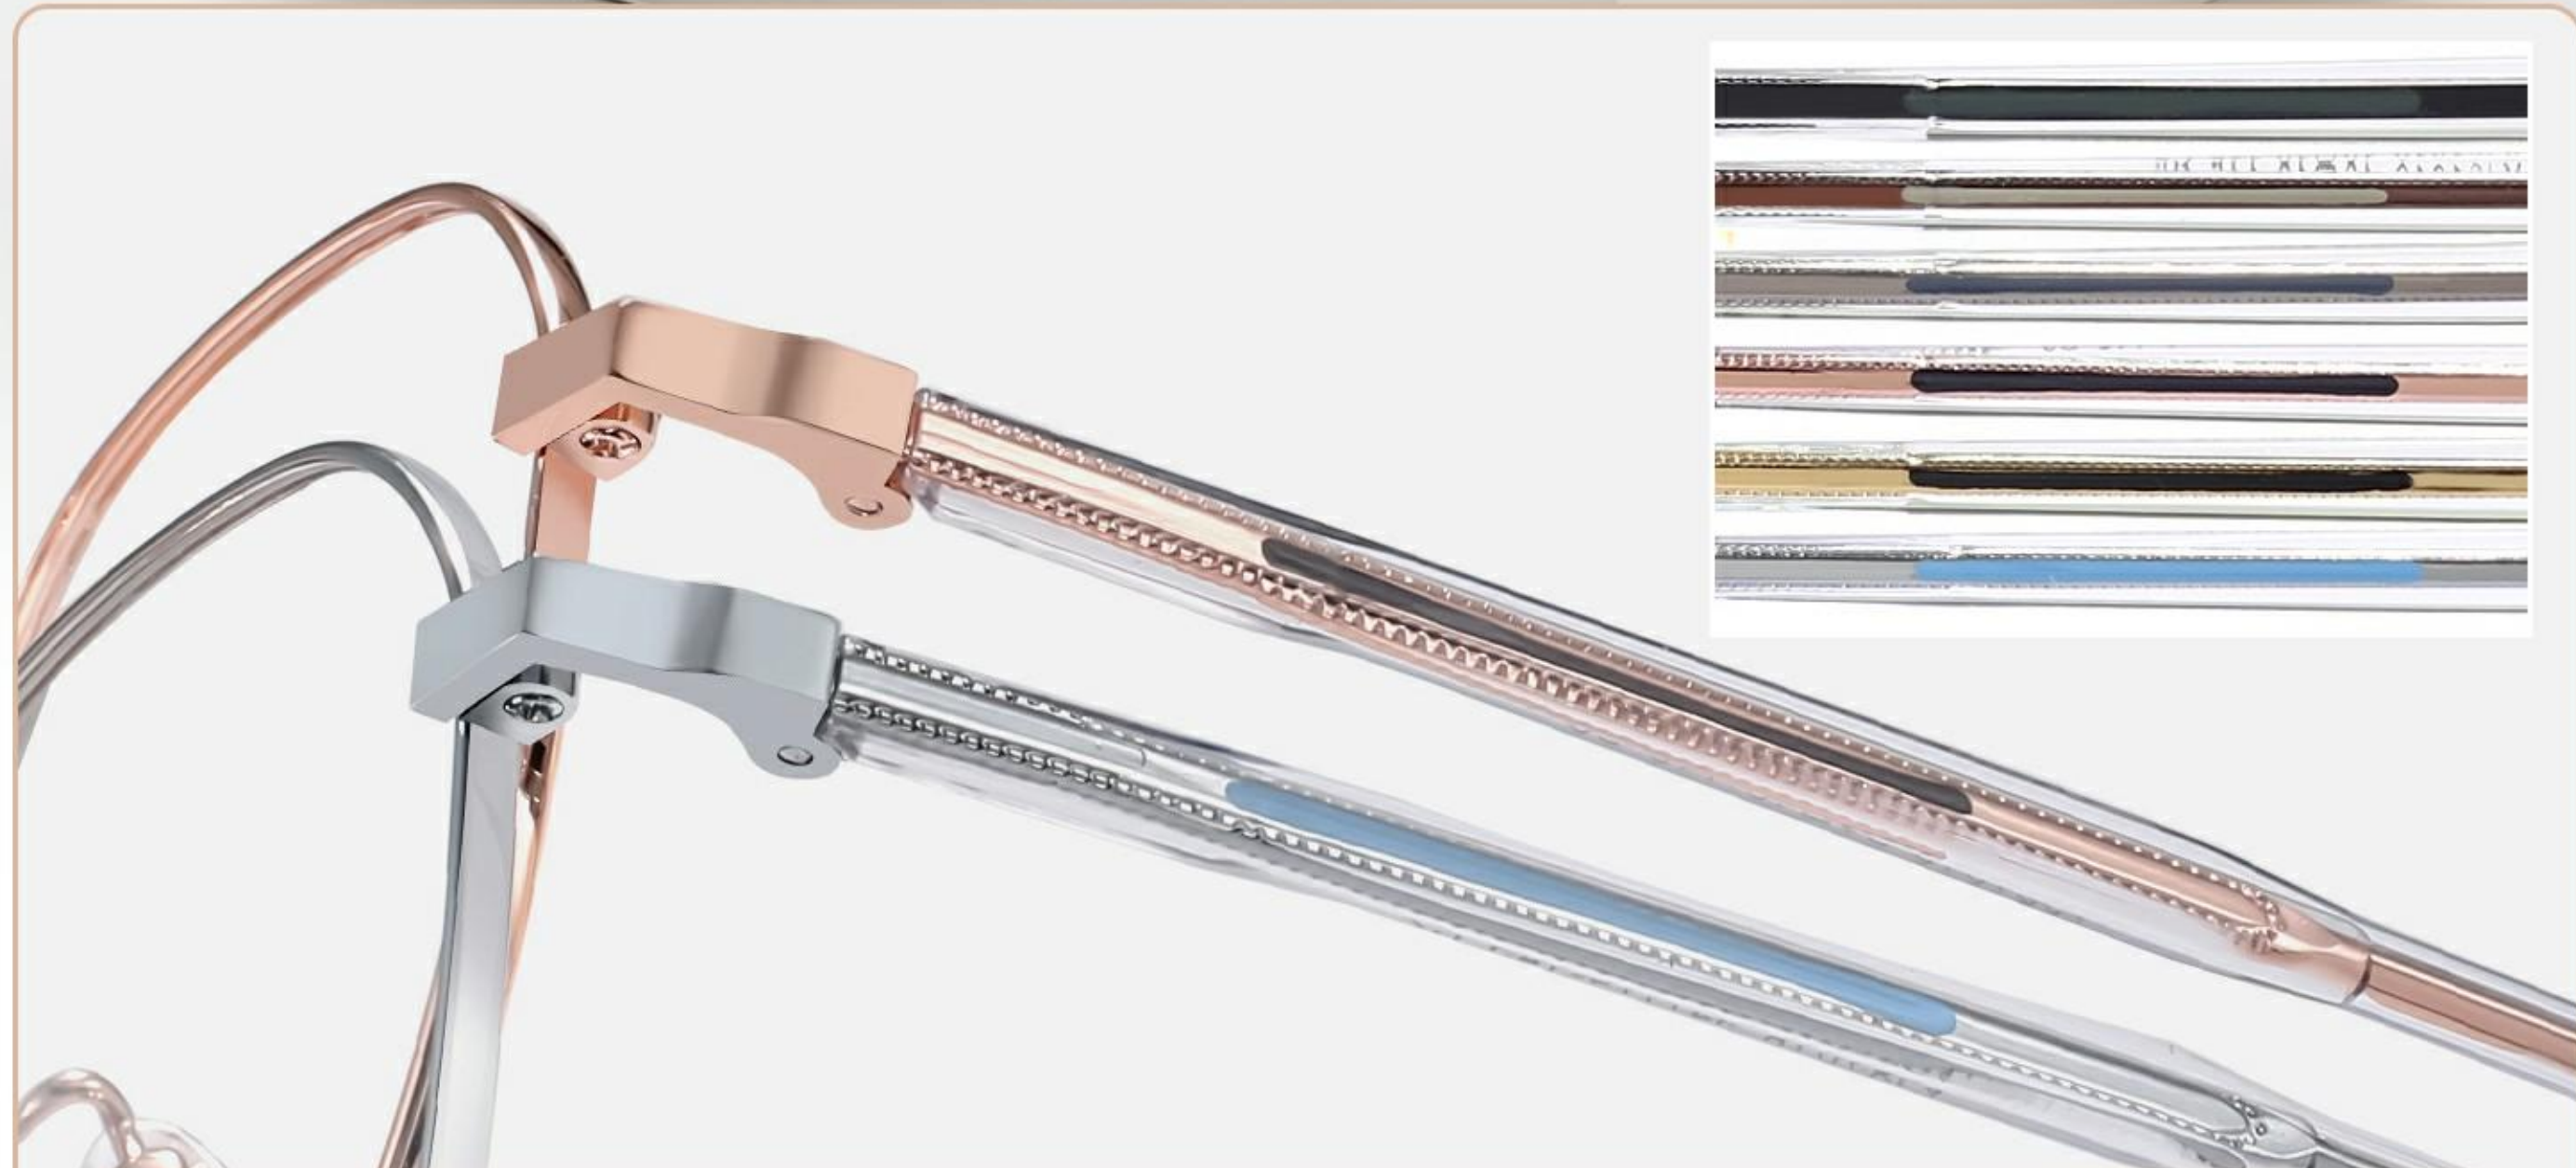

板材双色镜腿

TWO-COLOR PLATE

时尚配色 立体舒适

Stylish color scheme, three-dimensional and comfortable

透明渐进水晶镜脚

TRANSPARENT CRYSTAL FEET

时尚透色 彰显细节

Fashion transparent color highlights details