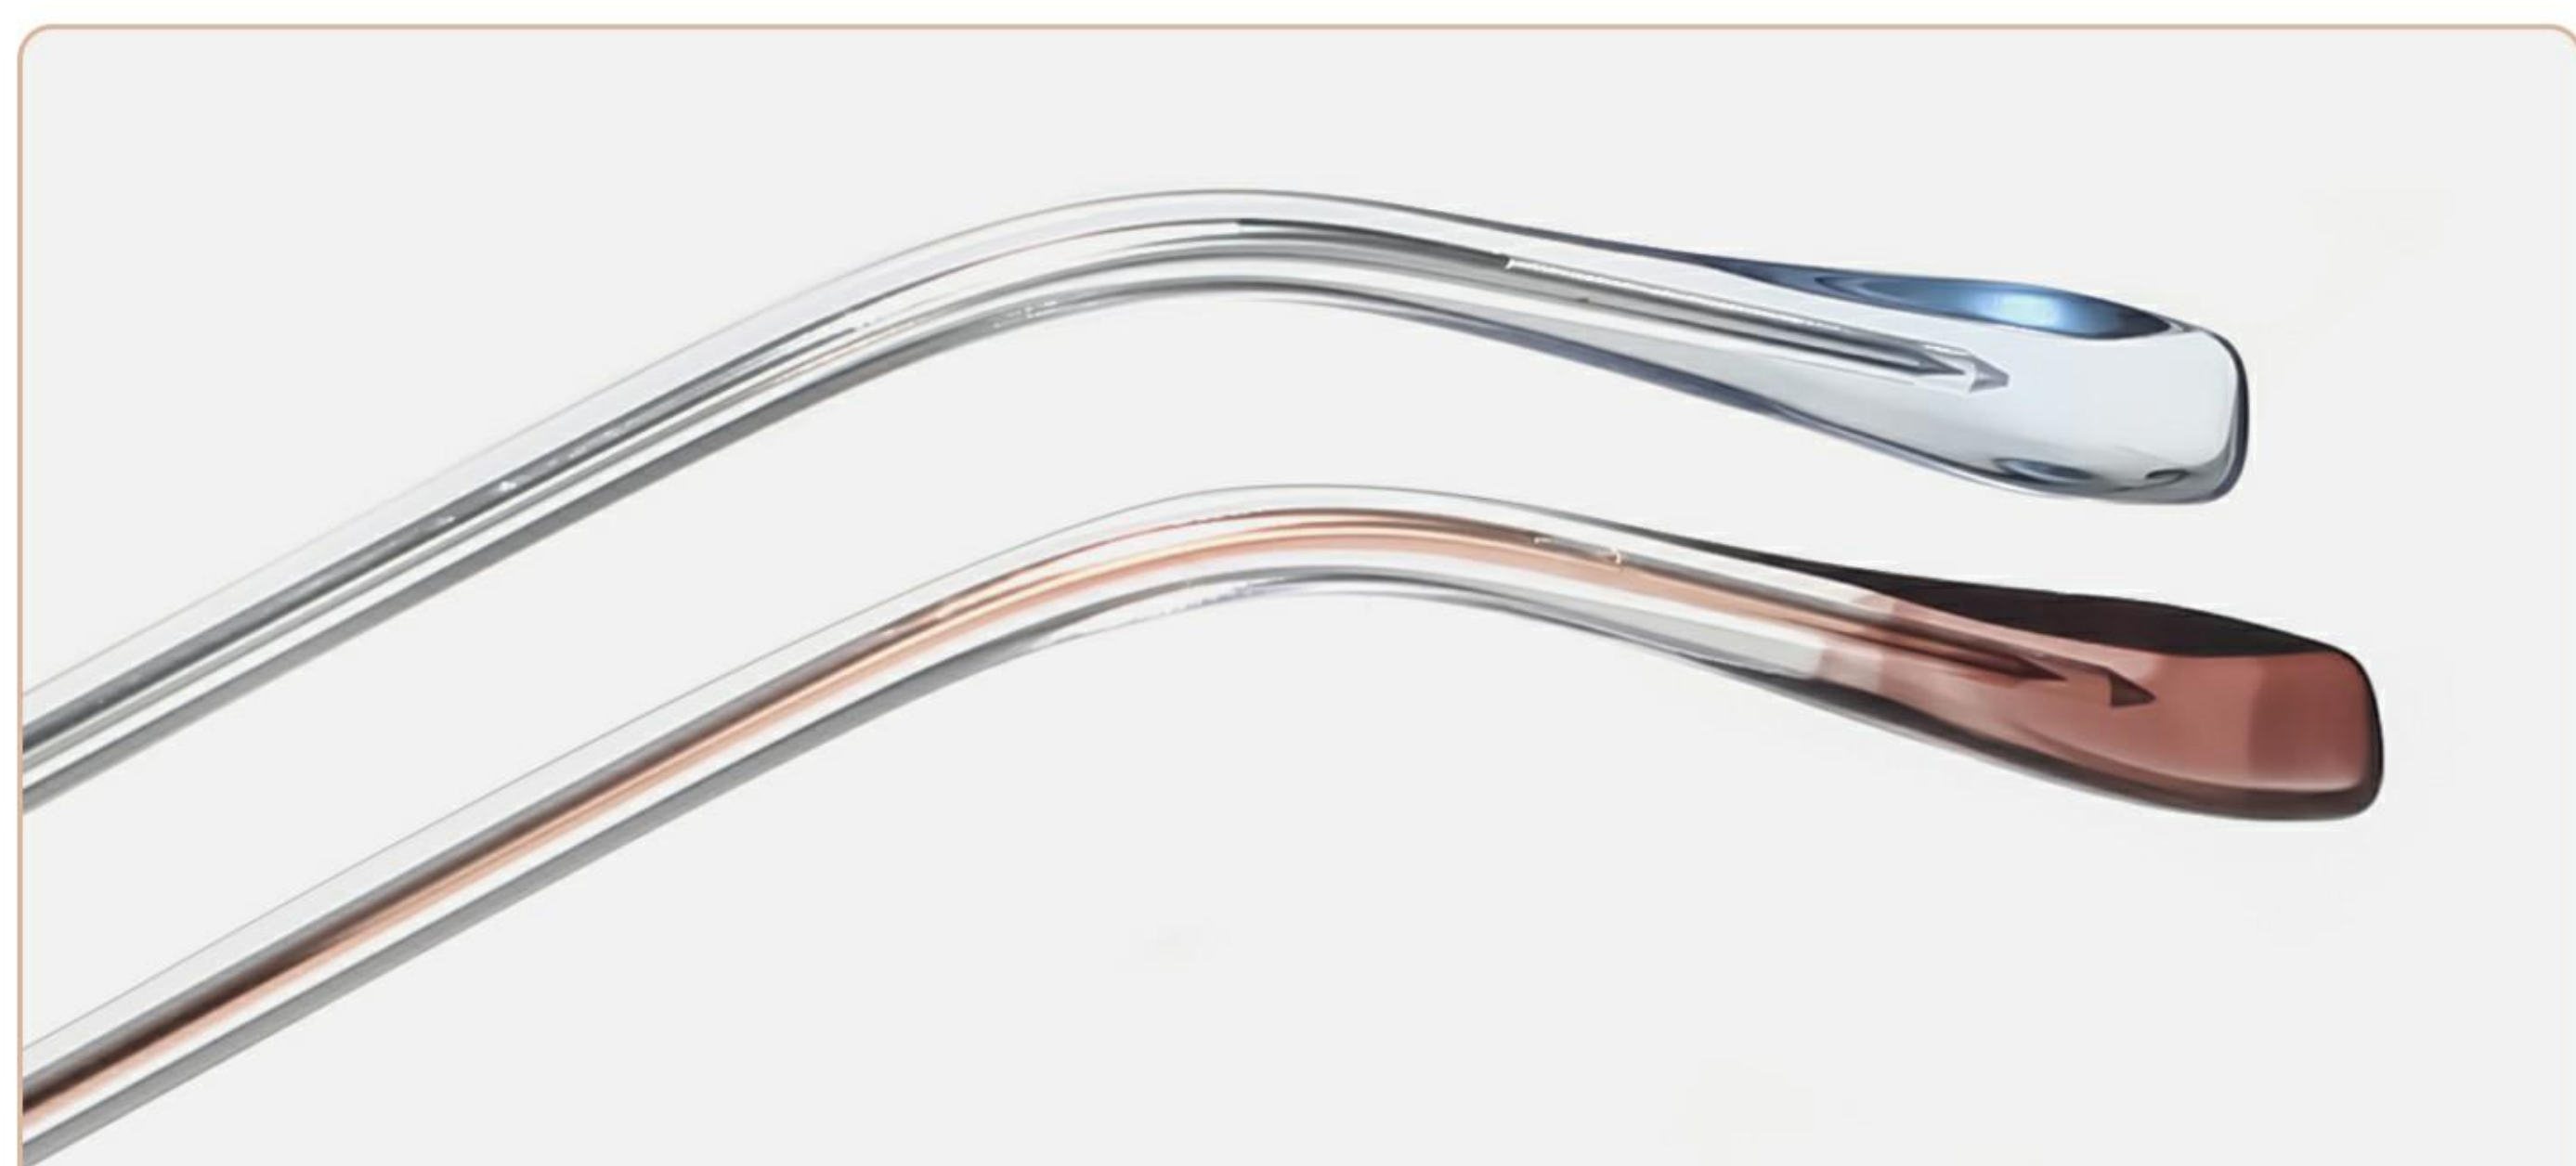

板材双色镜腿

TWO-COLOR PLATE

时尚配色 立体舒适

Stylish color scheme, three-dimensional and comfortable

透明渐进水晶镜脚

TRANSPARENT CRYSTAL FEET

时尚透色 彰显细节

Fashion transparent color highlights details