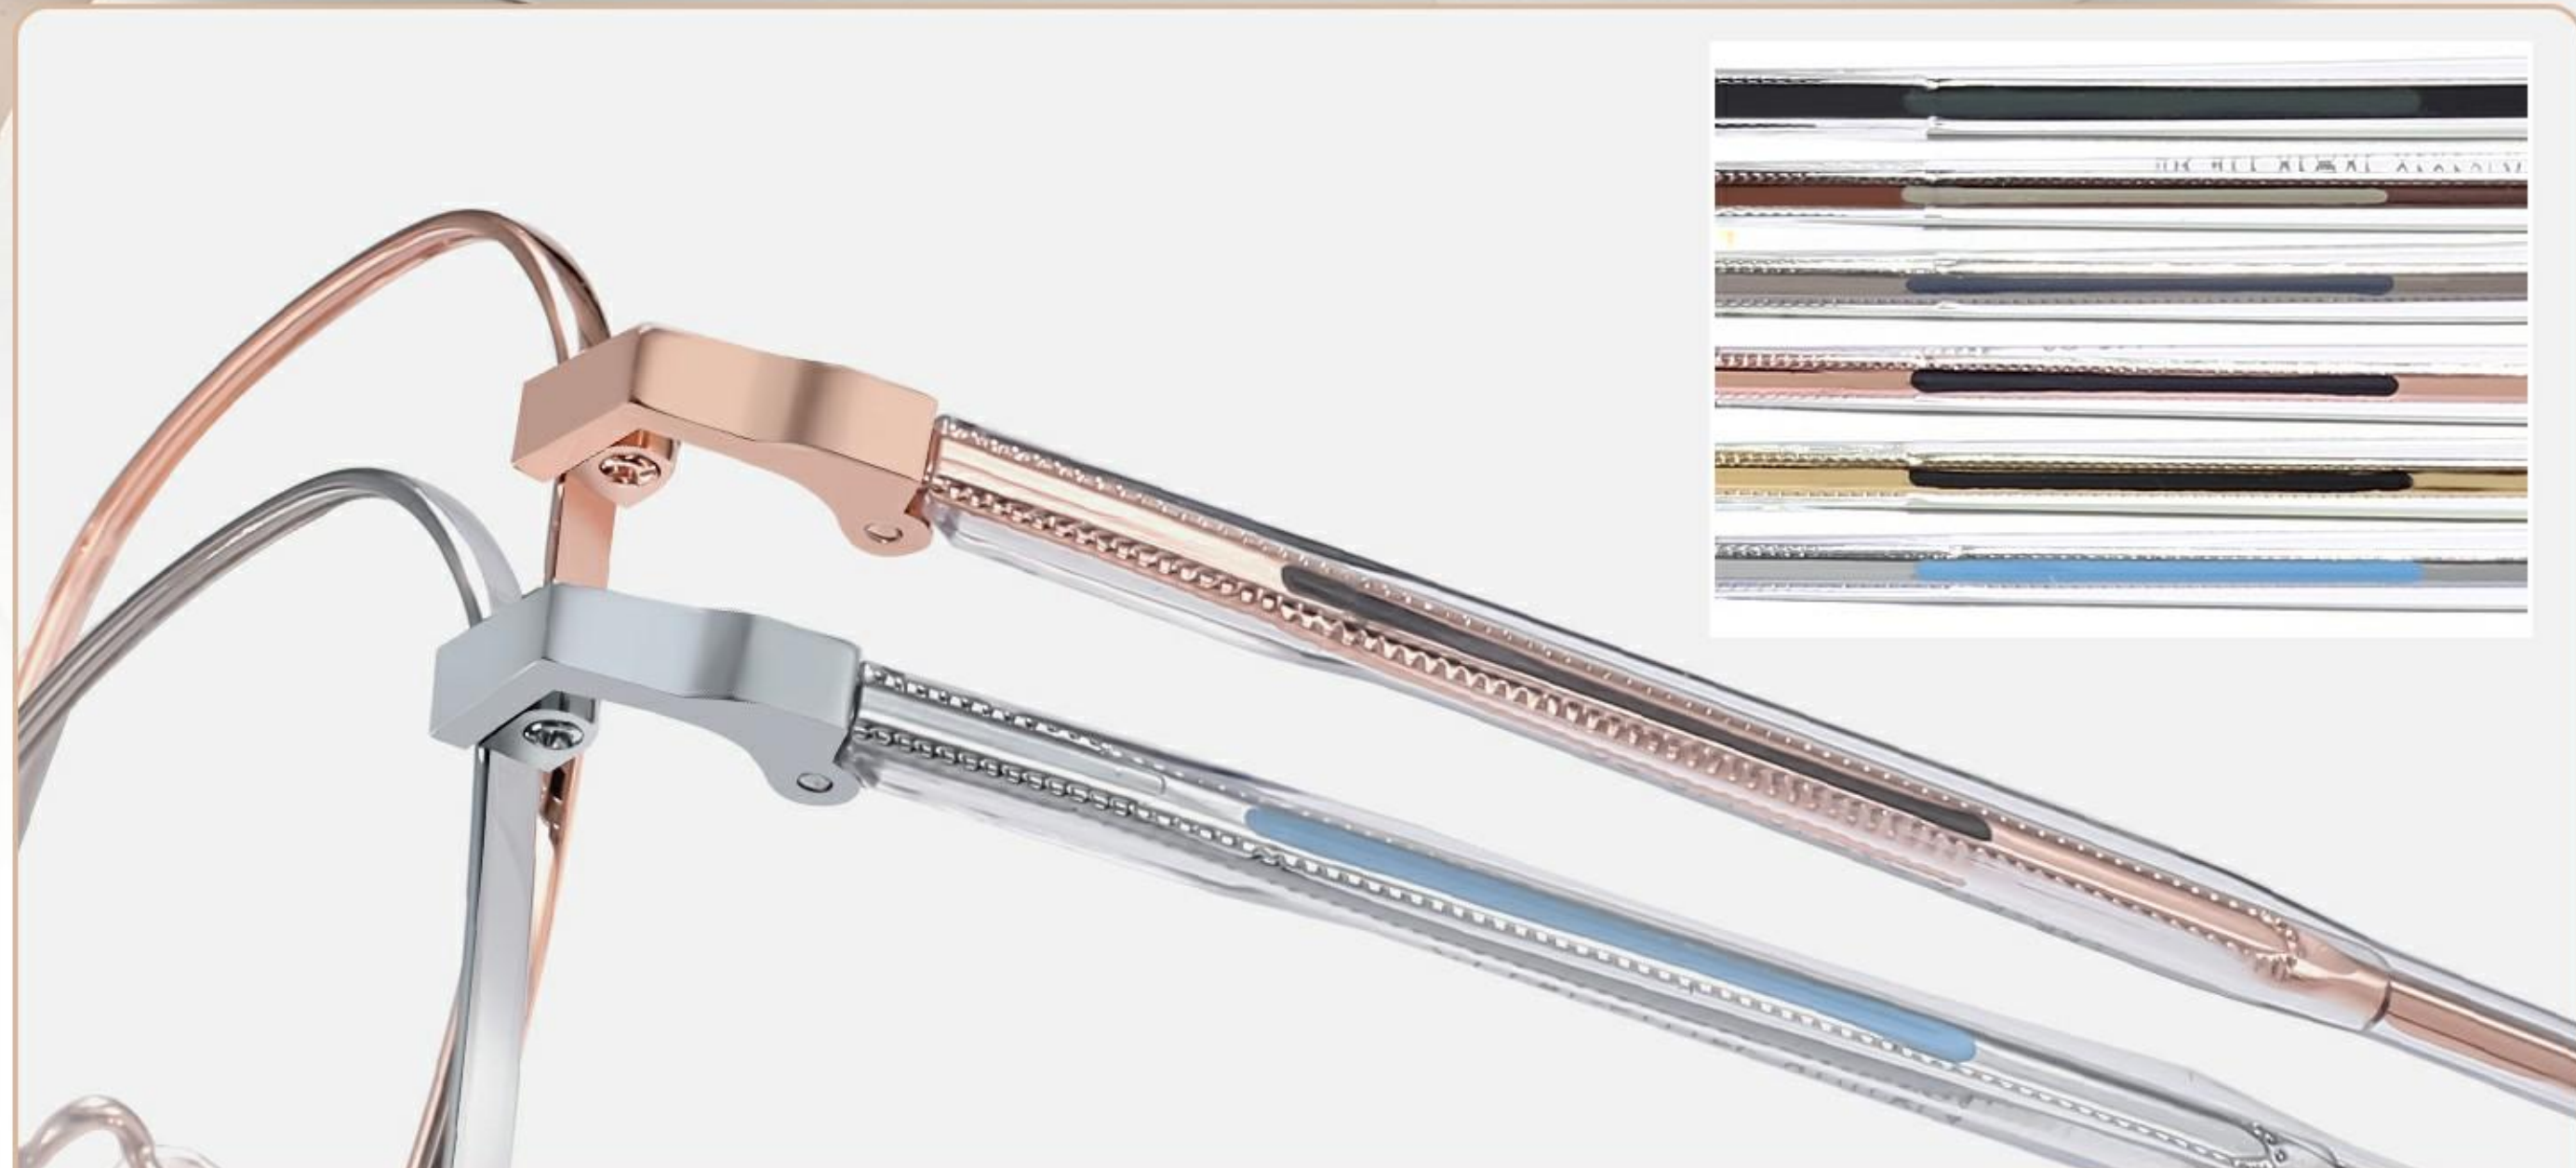

板材双色镜腿

TWO-COLOR PLATE

时尚配色 立体舒适

Stylish color scheme, three-dimensional and comfortable

透明渐进水晶镜脚

TRANSPARENT CRYSTAL FEET

时尚透色 彰显细节

Fashion transparent color highlights details