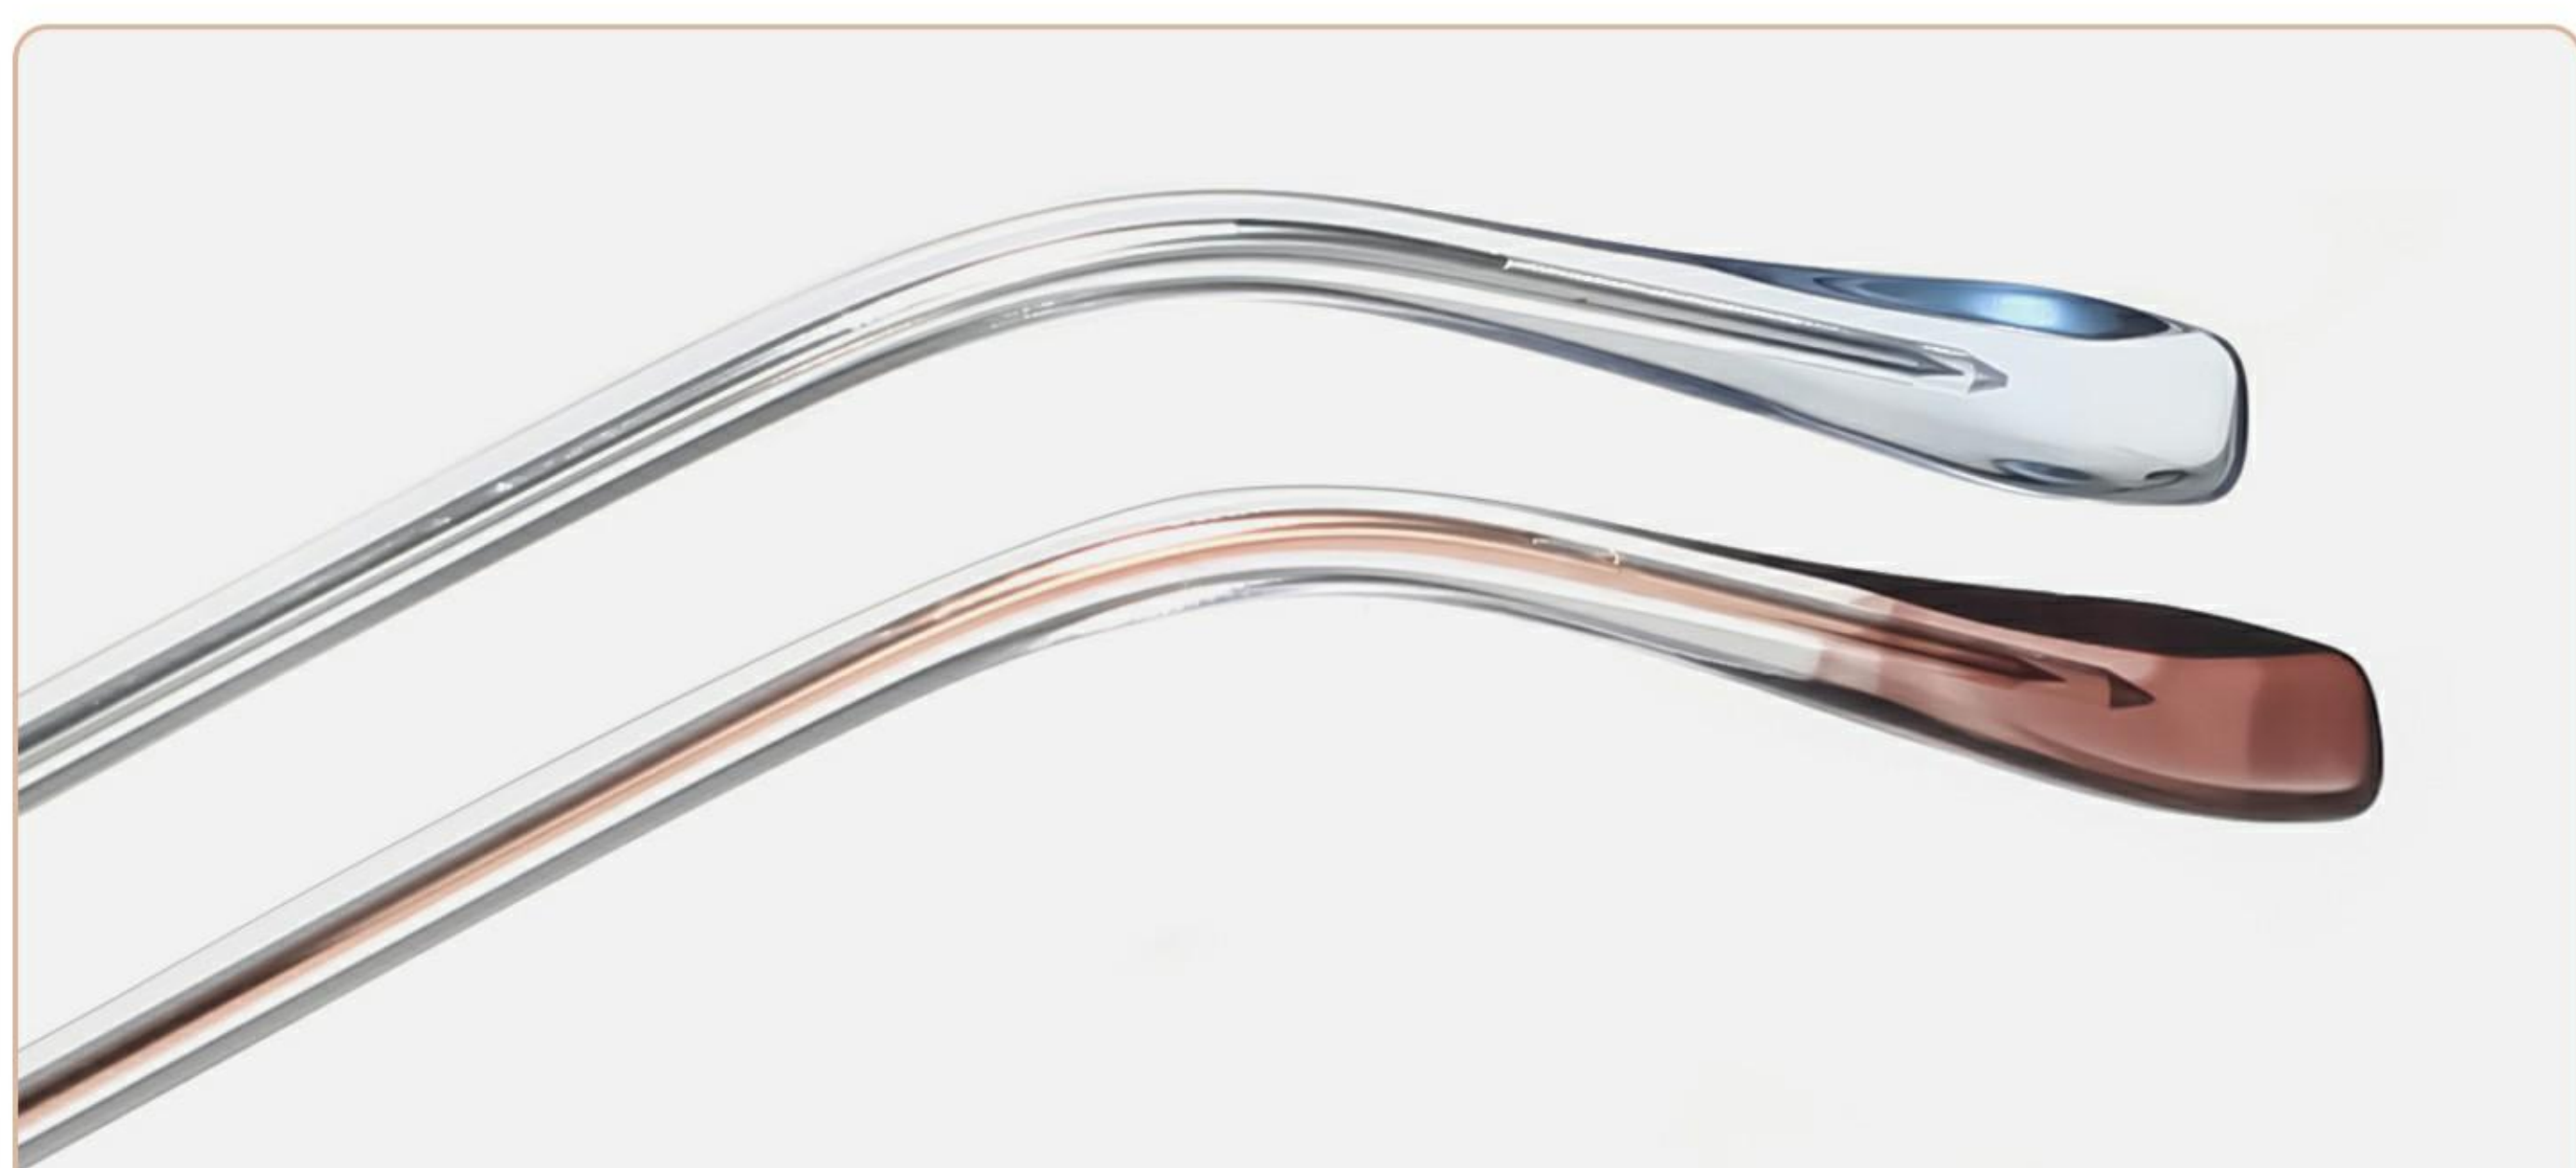

经典时尚 | 质感板材 | 素颜多边

YJ81012

板材双色镜腿

TWO-COLOR PLATE

时尚配色 立体舒适

Stylish color scheme, three-dimensional and comfortable

透明渐进水晶镜脚

TRANSPARENT CRYSTAL FEET