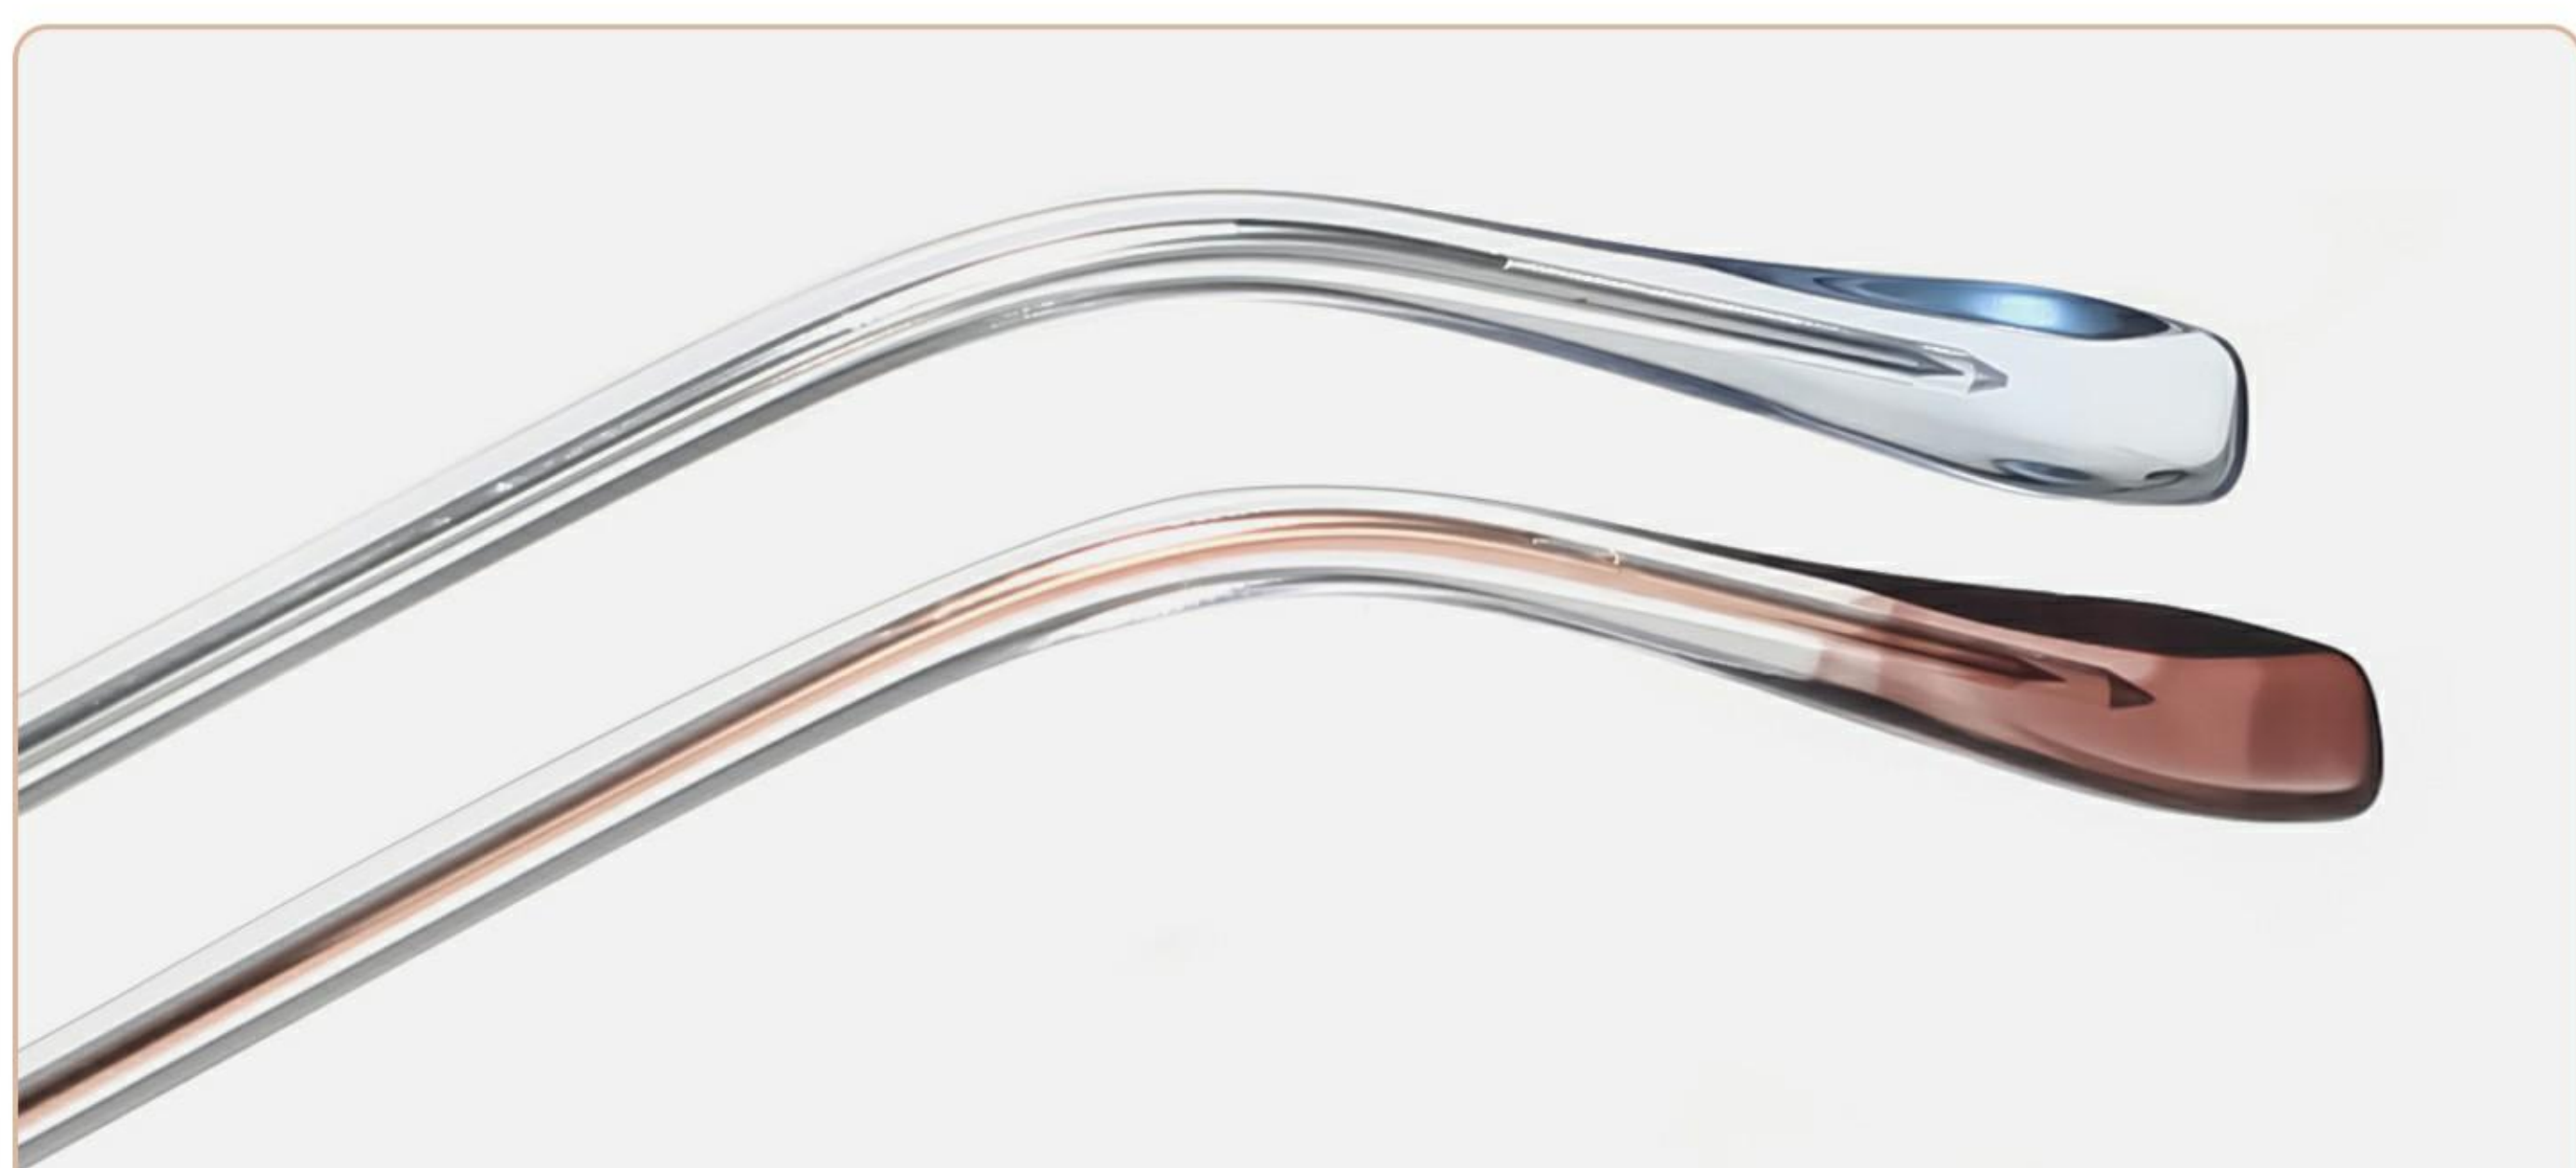

板材双色镜腿

TWO-COLOR PLATE

时尚配色 立体舒适

Stylish color scheme, three-dimensional and comfortable

透明渐进水晶镜脚

TRANSPARENT CRYSTAL FEET

时尚透色 彰显细节

Fashion transparent color highlights details