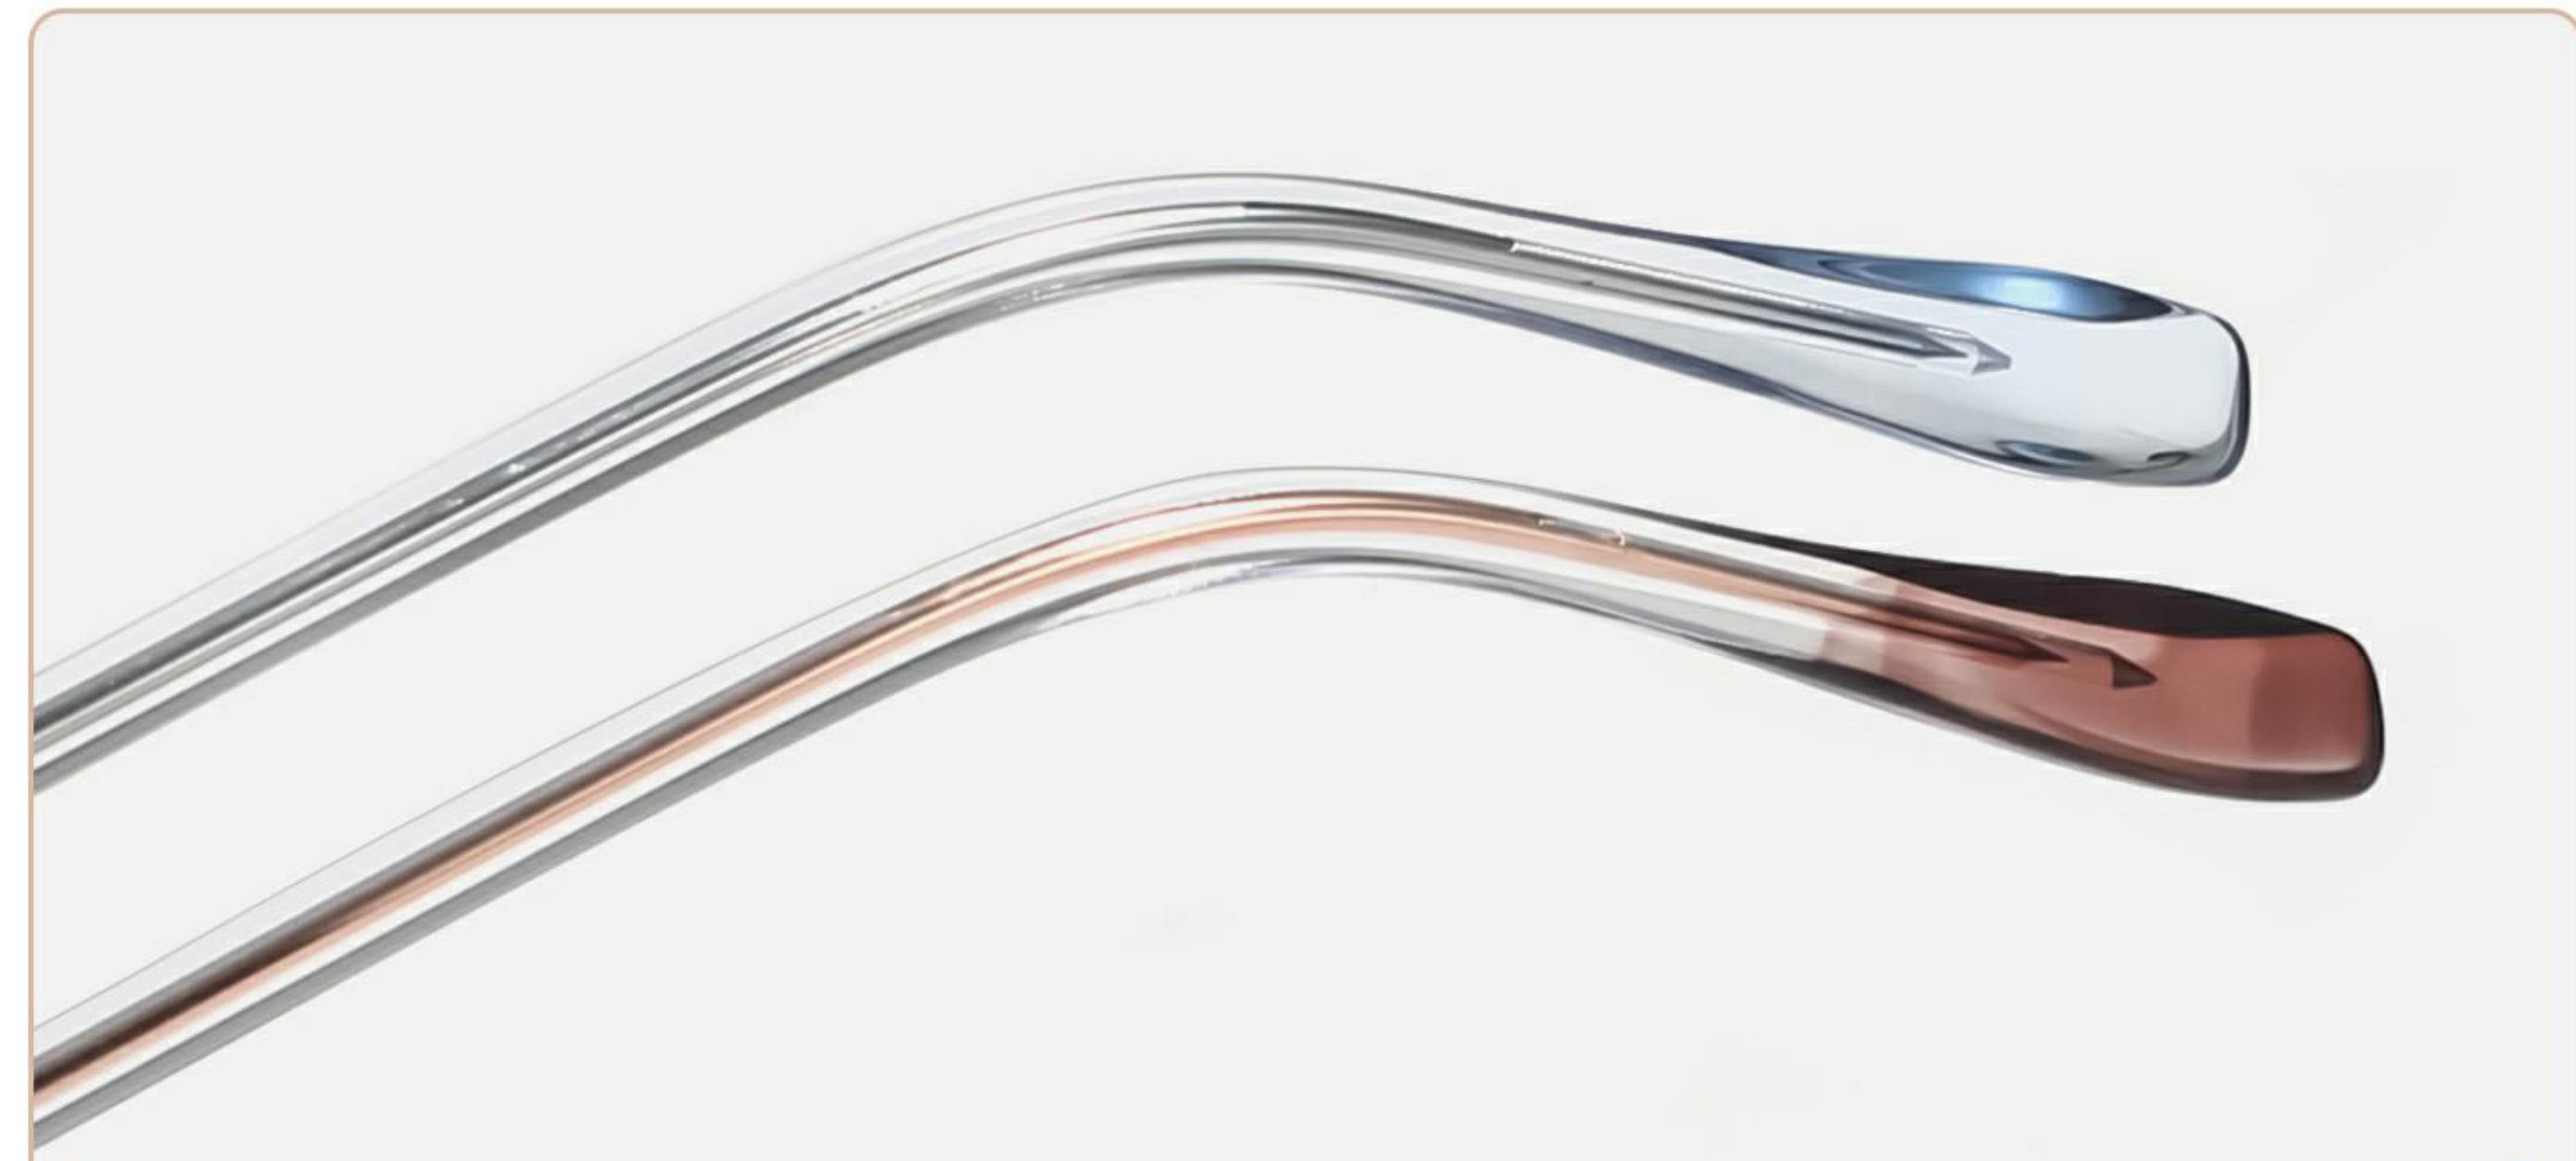

板材双色镜腿

TWO-COLOR PLATE

时尚配色 立体舒适

Stylish color scheme, three-dimensional and comfortable

透明渐进水晶镜脚

TRANSPARENT CRYSTAL FEET

时尚透色 彰显细节

Fashion transparent color highlights details