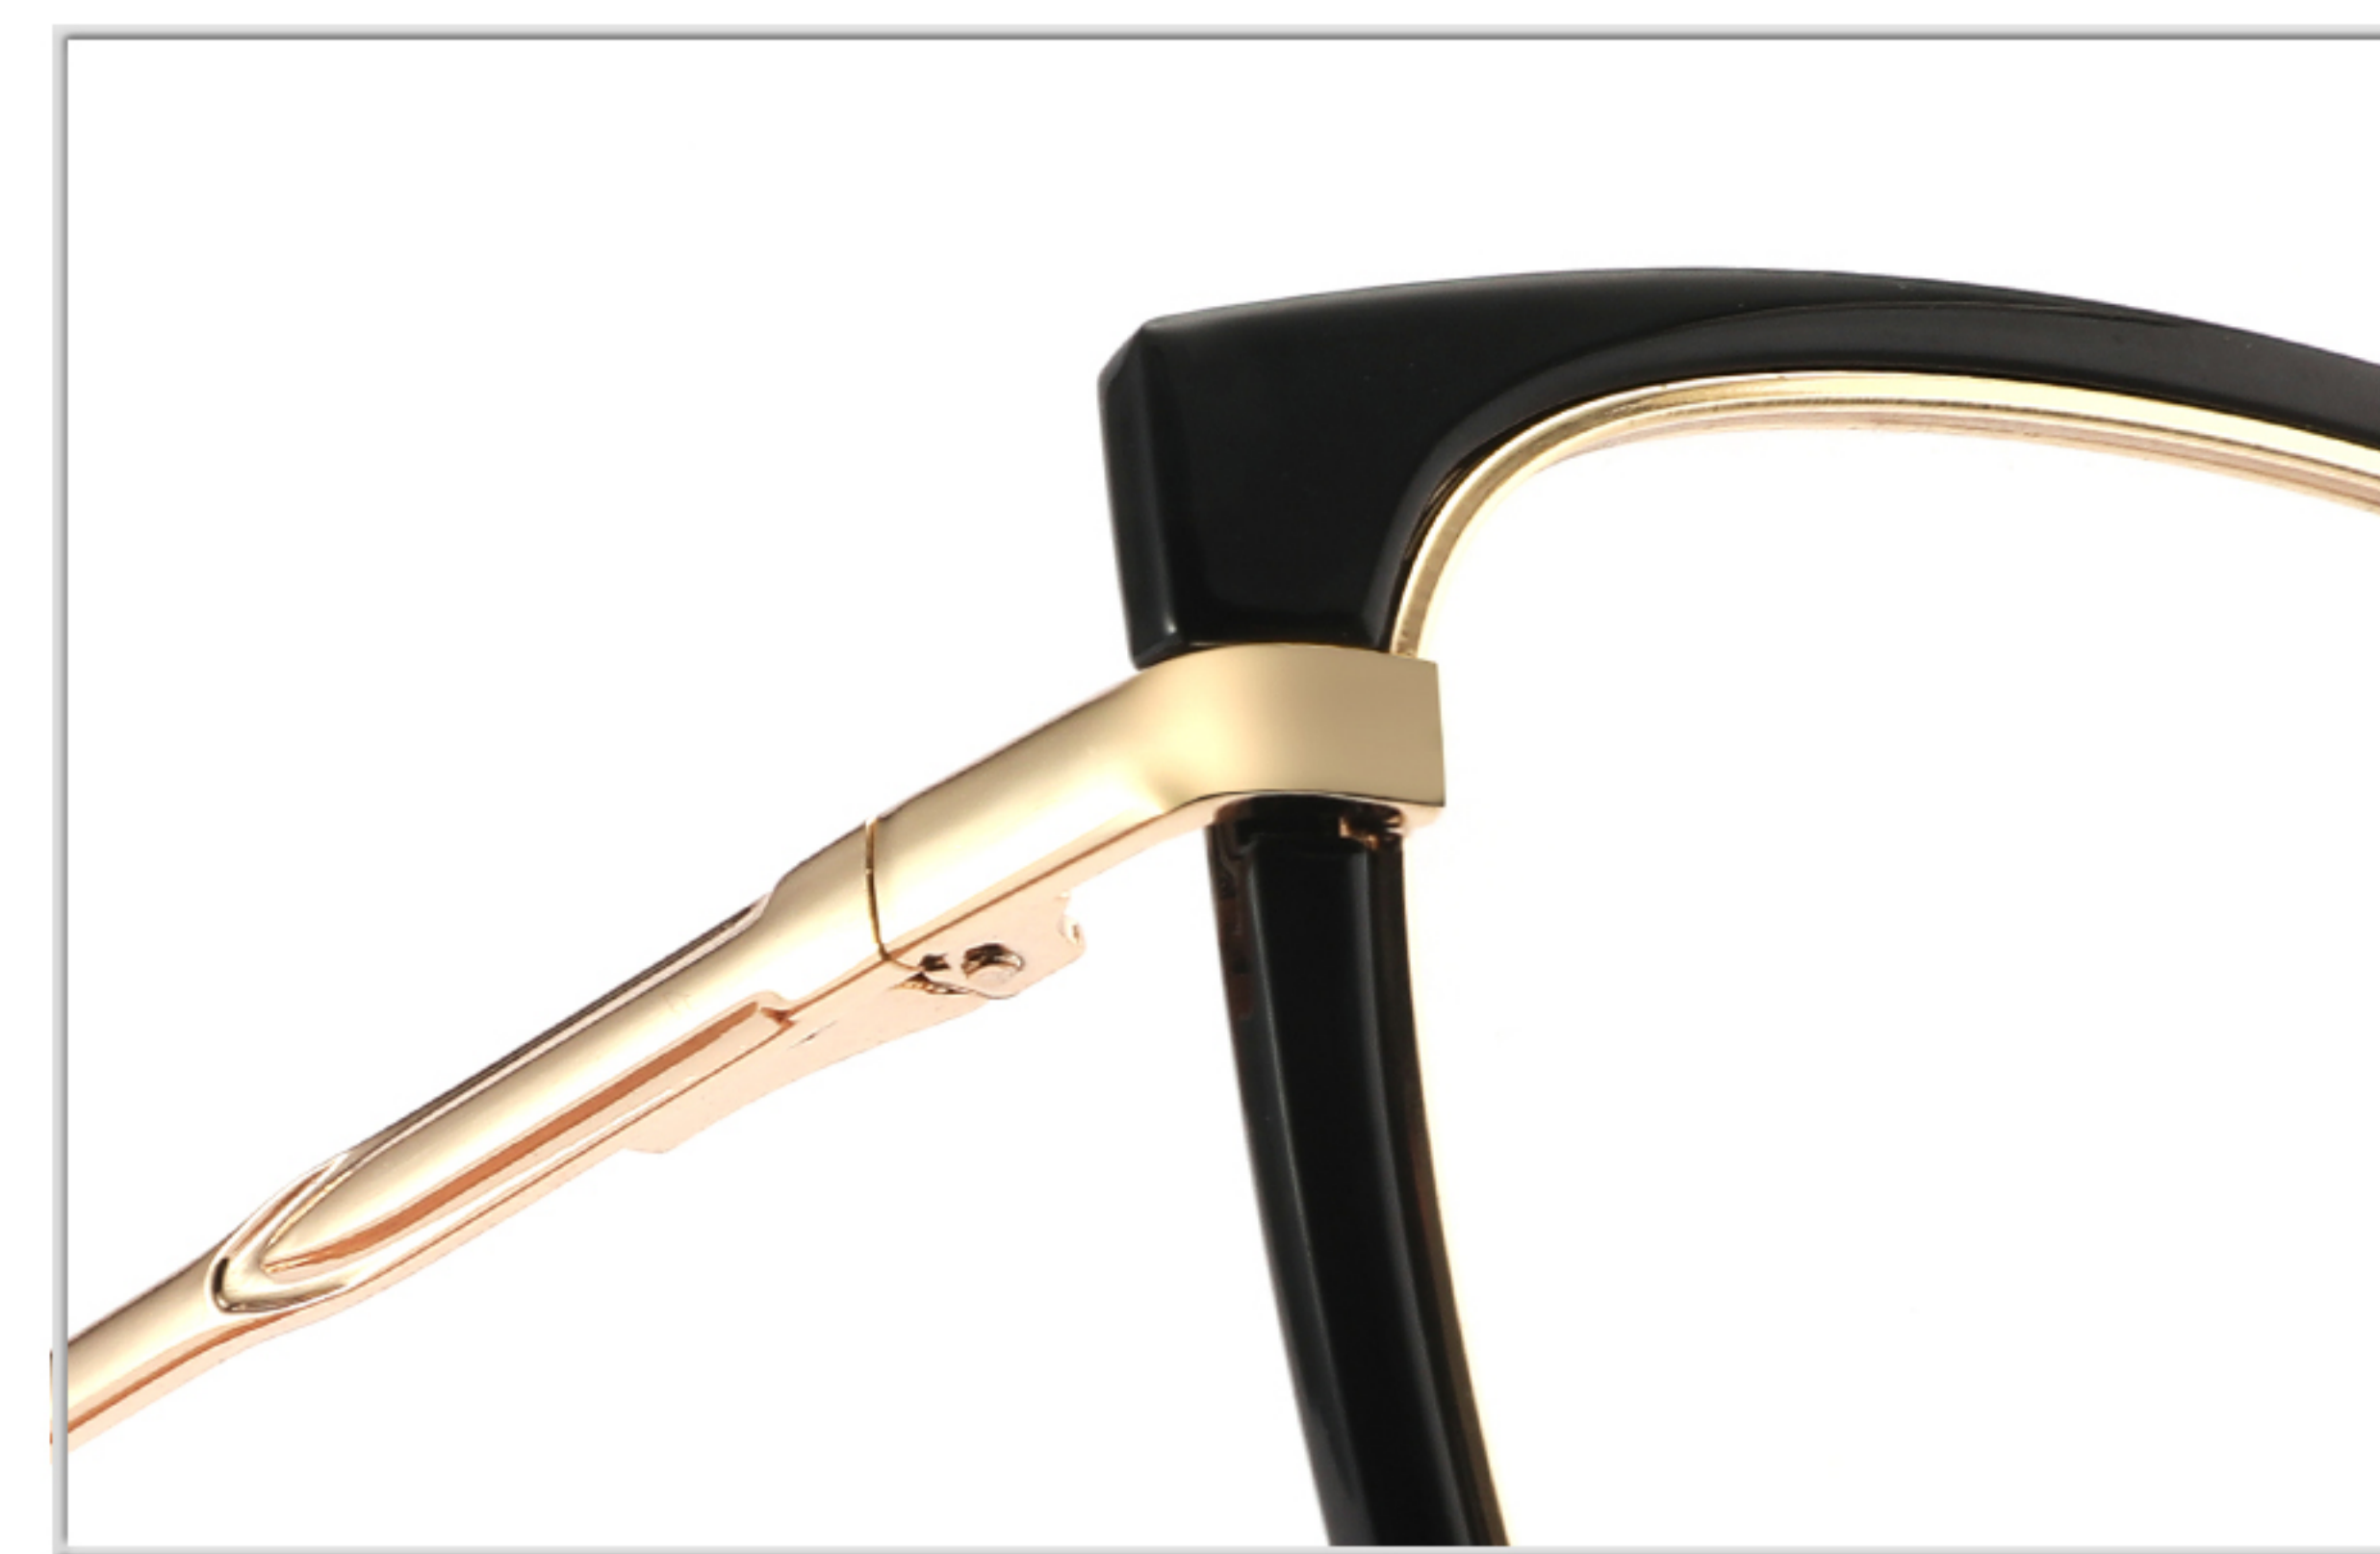

C4 TRANSPARENT SILVER

C5 TEA GOLD

C6 TRANSPARENT GOLD

MODEL:L6812

SIZE:52-19-145

DETAIL PRESENTATION

C1 BLACK SILVER

C2 BROWN GOLD

C3 BLACK GOLD

C4 TRANSPARENT SILVER GREY

C5 TEA GOLD

C6 TRANSPARENT SILVER

MODEL:L6813

SIZE:53-19-144

DETAIL PRESENTATION

C1 BLACK SILVER

C2 PINK GOLD

C3 BLACK GOLD

C4 TRANSPARENT SILVER GREY

C5 TEA GOLD

C6 TRANSPARENT SILVER BEIGE