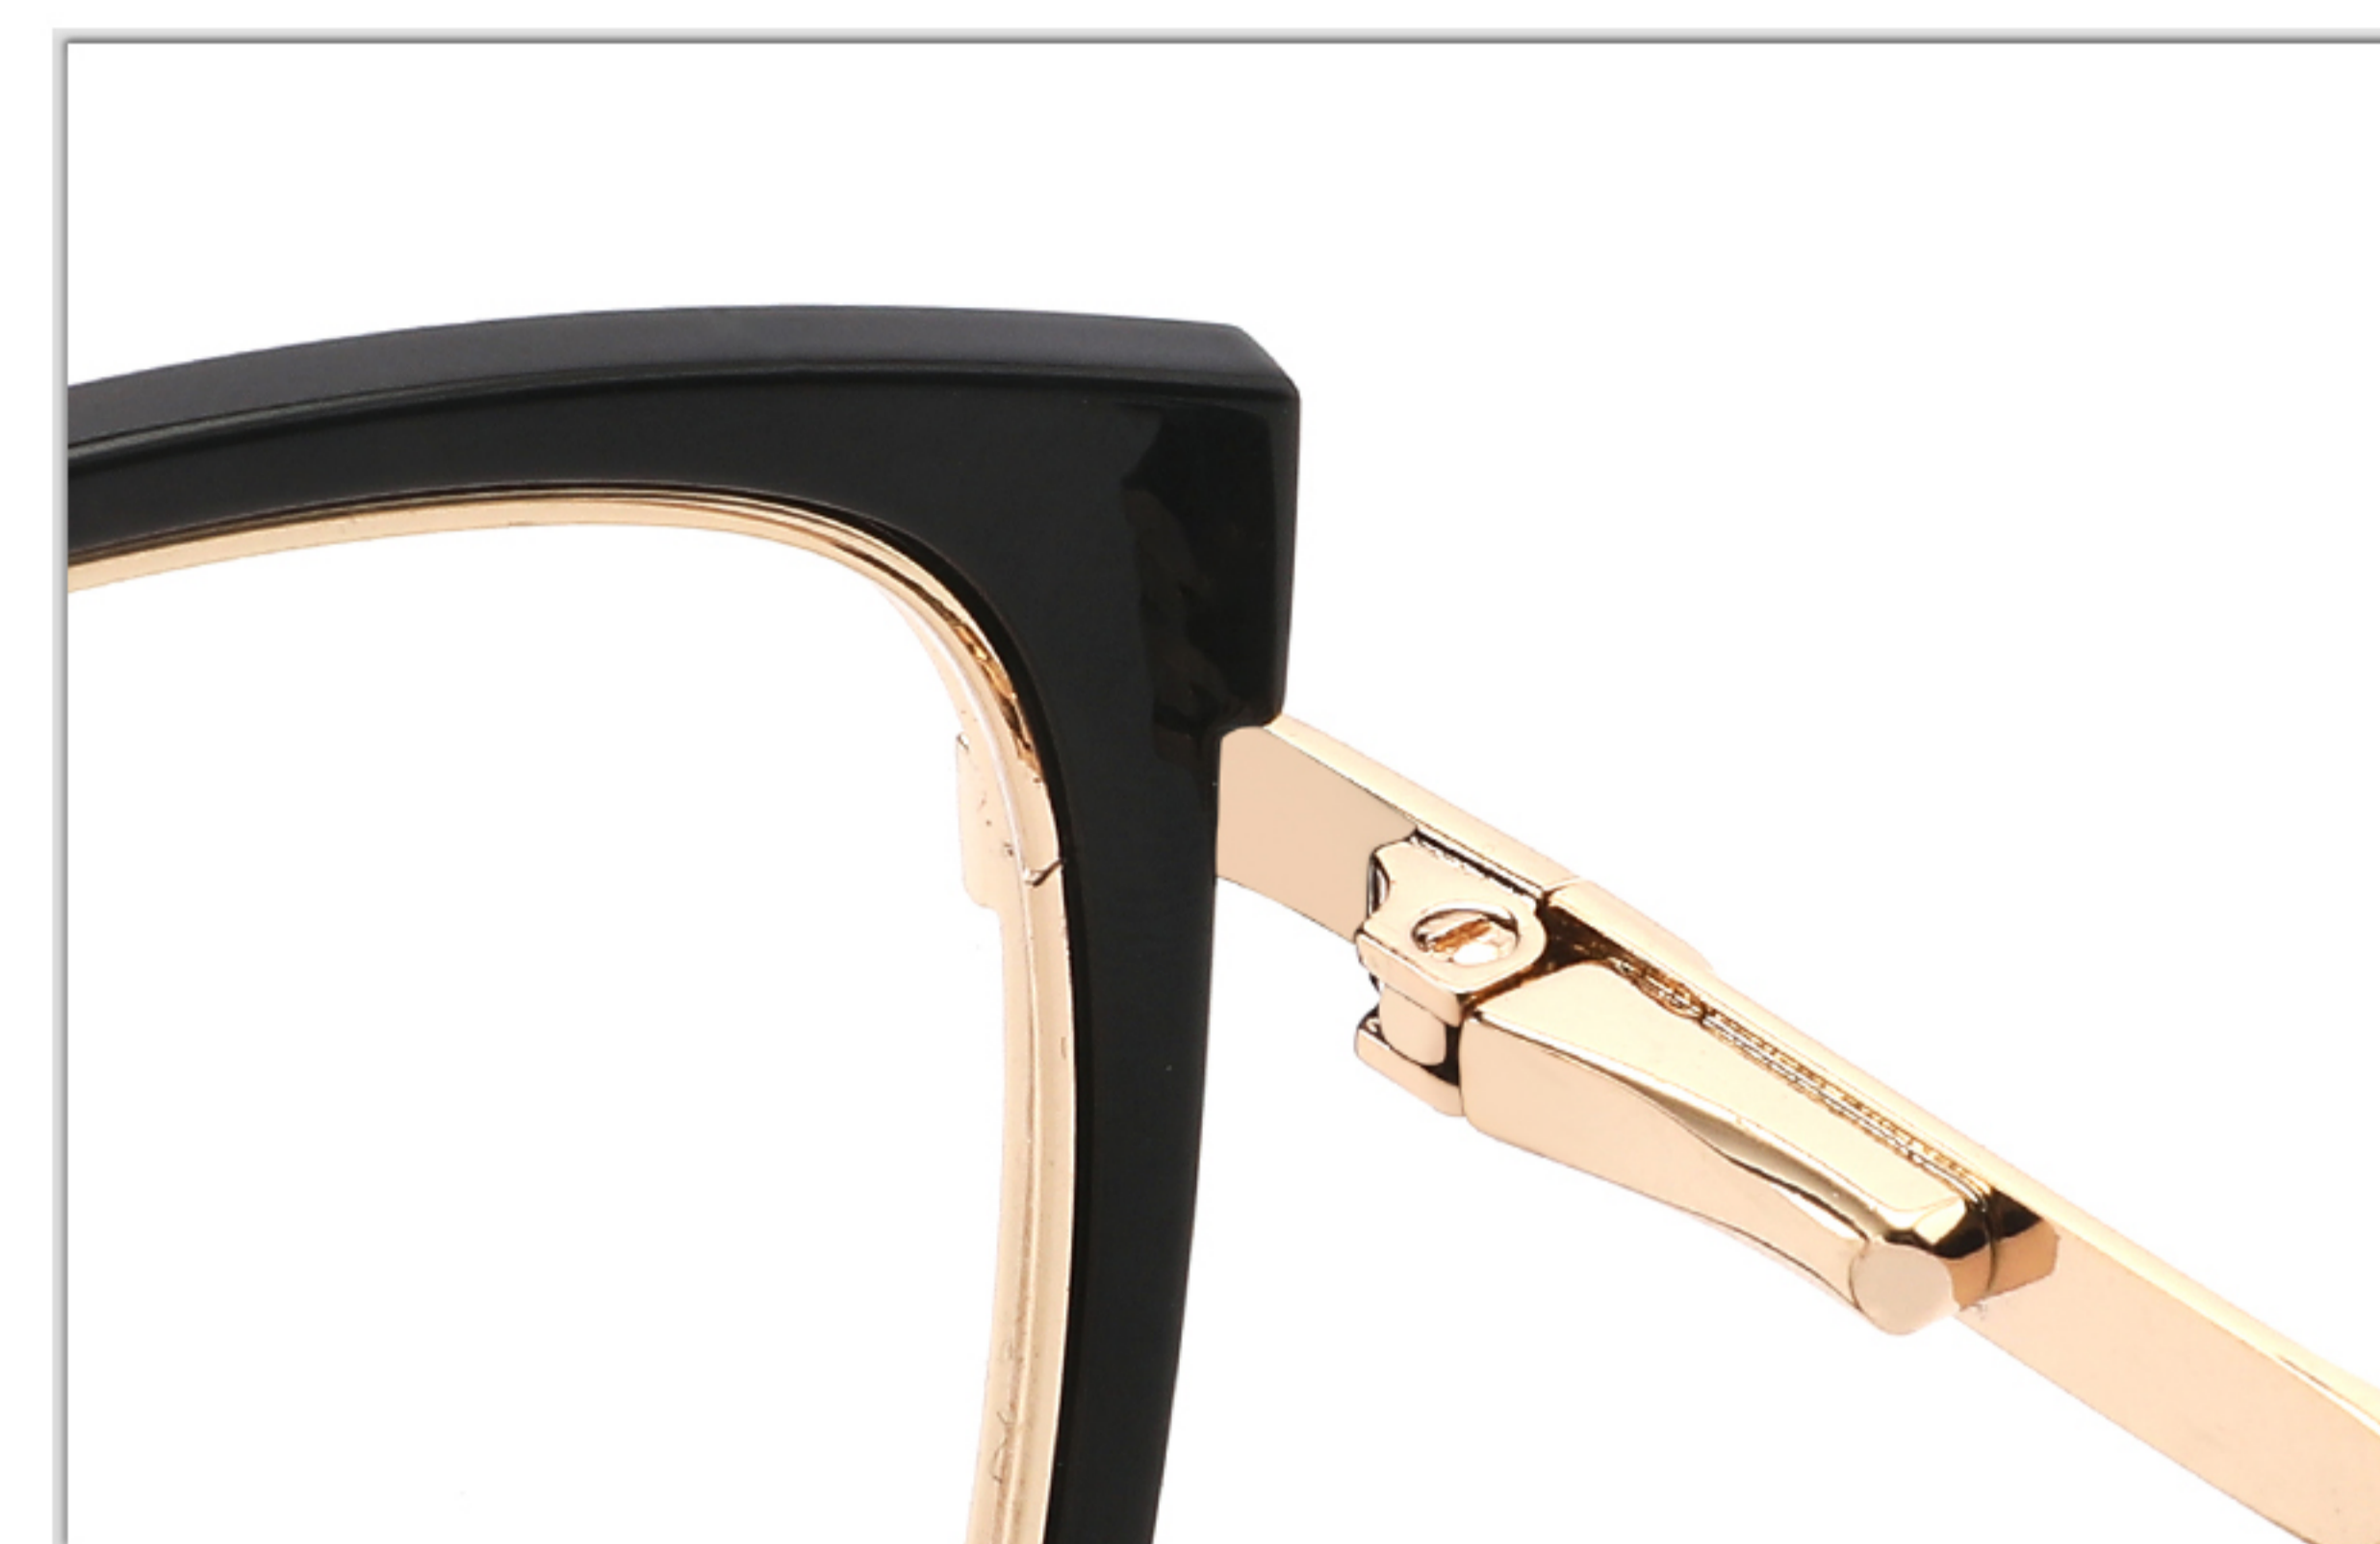

C4 TRANSPARENT SILVER

C5 TEA GOLD

C6 TRANSPARENT GOLD

MODEL:L6812

SIZE:52-19-145

DETAIL PRESENTATION

C1 BLACK SILVER

C2 BROWN GOLD

C3 BLACK GOLD

C4 TRANSPARENT SILVER GREY

C5 TEA GOLD

C6 TRANSPARENT SILVER

MODEL:L6813

SIZE:53-19-144

DETAIL PRESENTATION

C1 BLACK SILVER

C2 PINK GOLD

C3 BLACK GOLD

C4 TRANSPARENT SILVER GREY

C5 TEA GOLD

C6 TRANSPARENT SILVER BEIGE