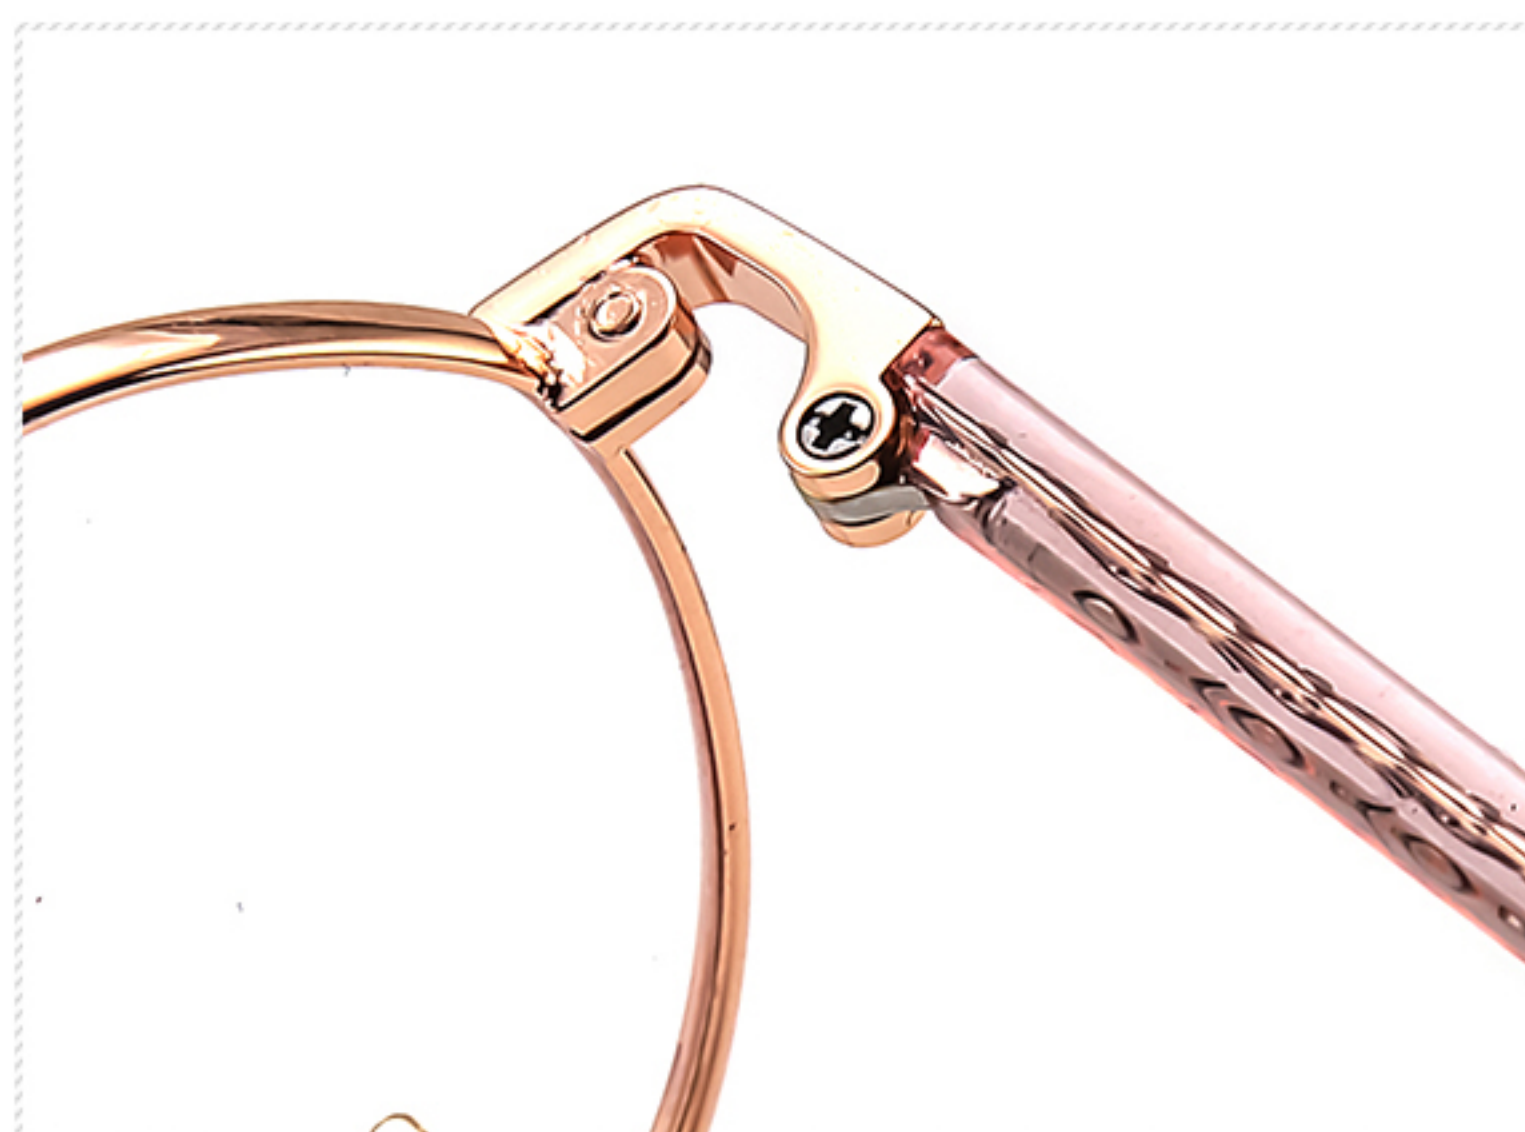

Model:T8852

Size:49□19-142

MATERIAL:β-Titauim IP

POSITIVE

COLOR DISPLAY

NEW