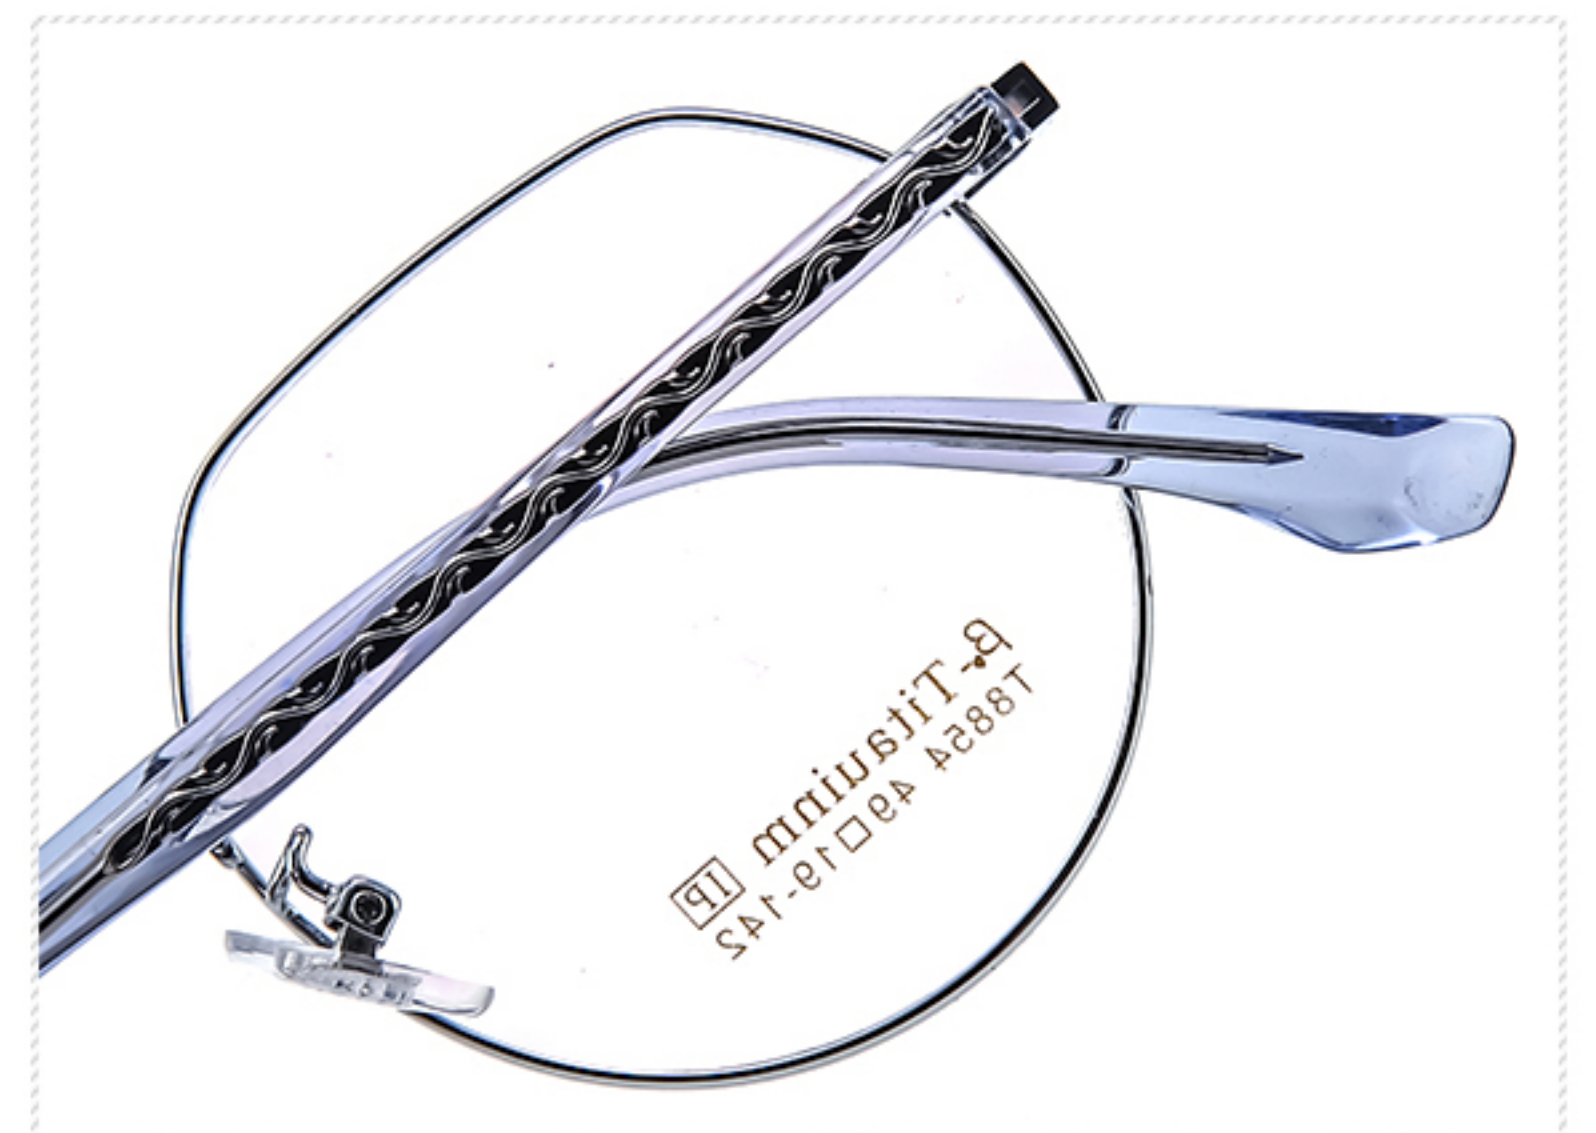

Model:T8854

Size:49□19-142

MATERIAL:β-Titauinm IP

POSITIVE

COLOR DISPLAY

NEW