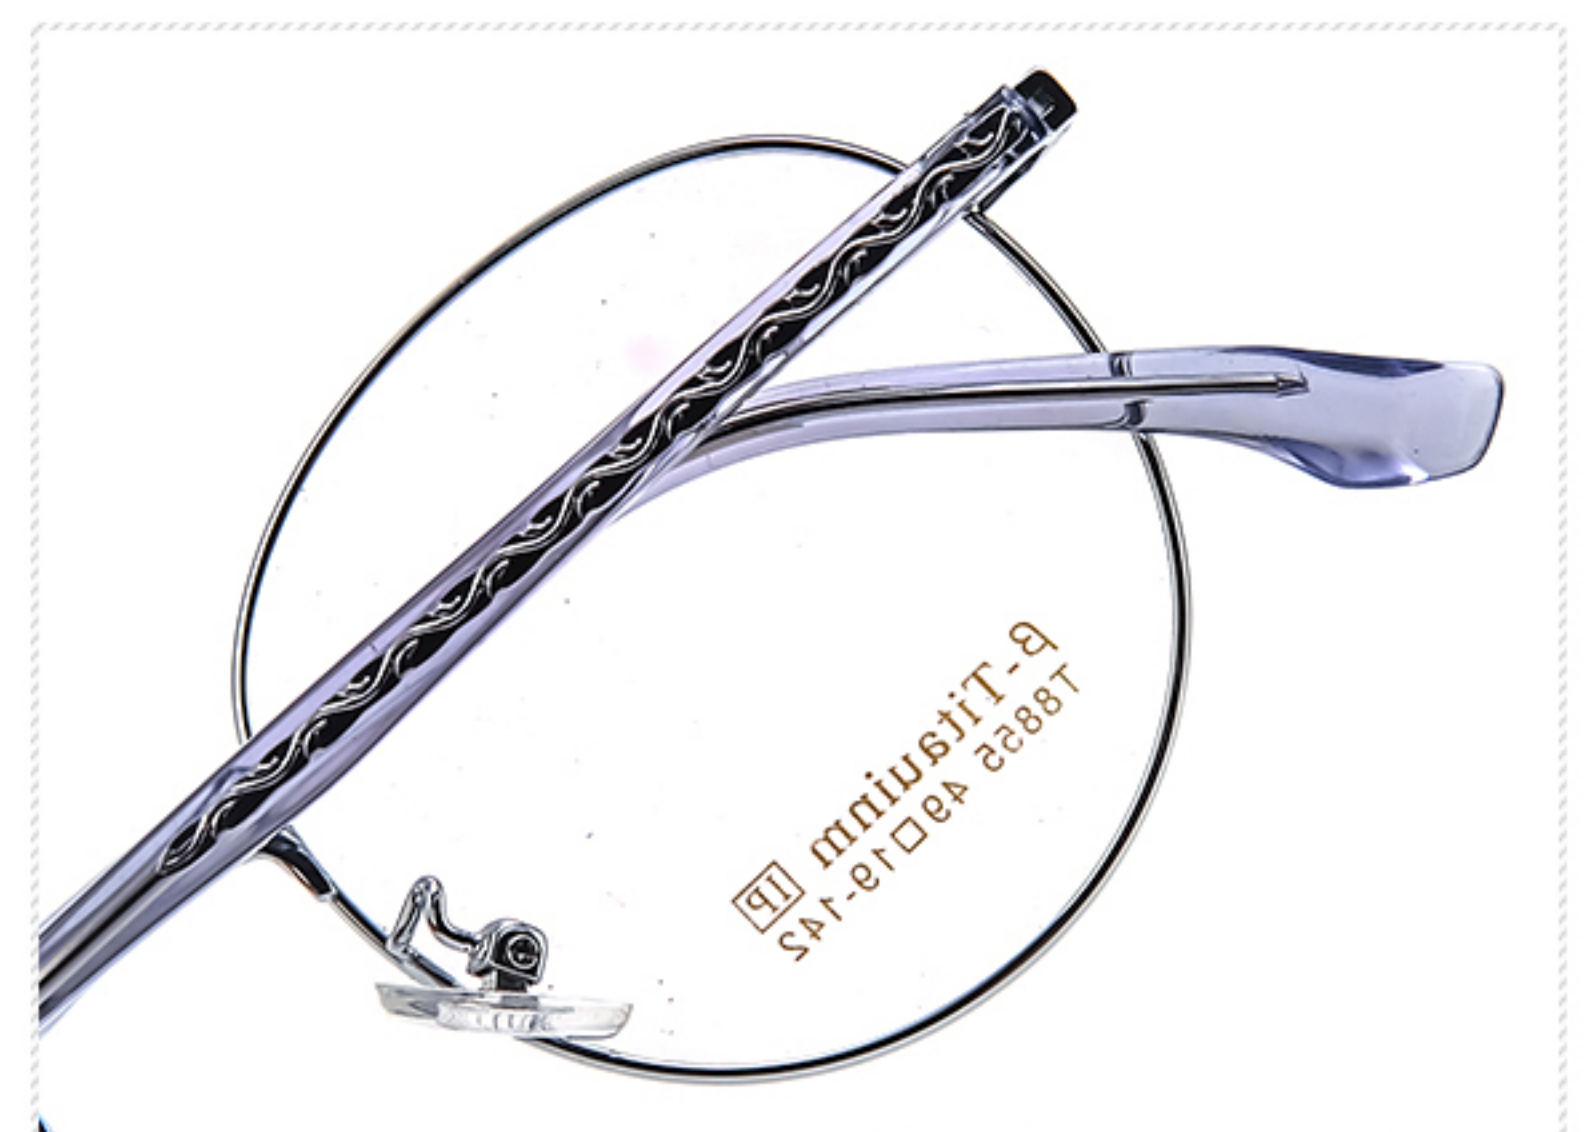

C3 Silver

C4 Black/Rose gold

C5 Black/Silver

NEW

**Model:T8856**

Size:50□19-142

MATERIAL:β-Titauinm IP

POSITIVE