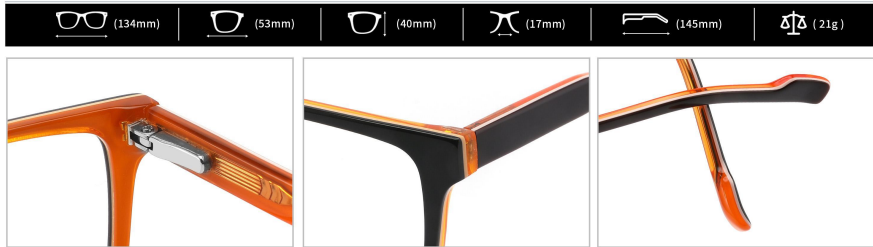

Sold Out
C7 Black Cyan

Sold Out
C8 Black Blue

Sold Out
C9 Black Brown

C10 Black Yellow

ACETATE

MODEL : CHA10289

SIZE : 52□17-145

COLOR DISPLAY